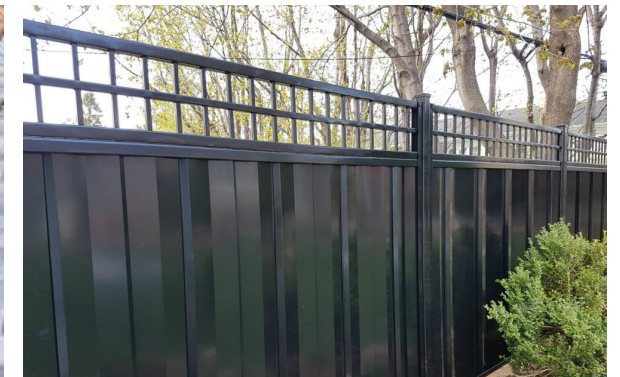

4 FURNITURE

4 Chairs Garden Swing on Wheels
Color: Black
From Rona

Bench (without back)

Bench (with back)

Opaque fence (ornamental)