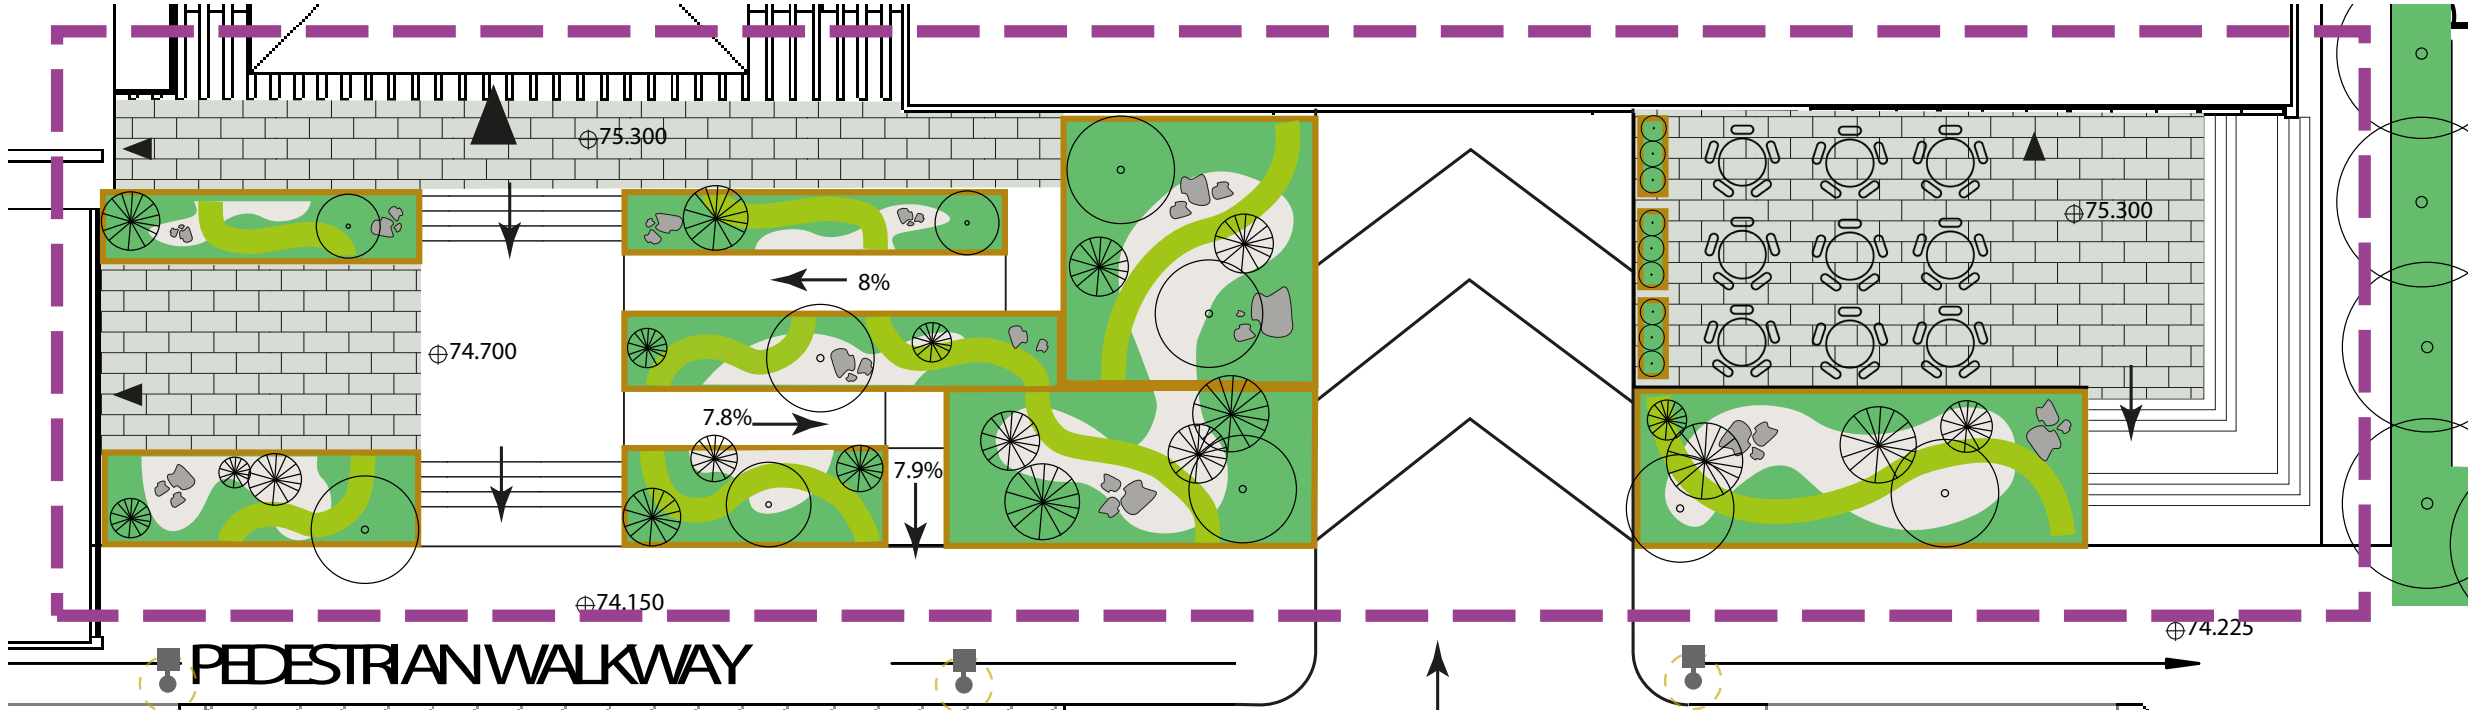

POINT OF VIEW

LANDMARKS

SINUOUS PATH

CONCEPTUAL SCHEMA

PRIVACY

- PUBLIC AREA 
- SEMI-SECLUDED AREA 
- SECLUDED AREA 
- VISUAL BARRIER 
- ASSEMBLY POINT 

CONCEPTUAL SCHEMA

ACCESS PERMEABILITY

CONCEPTUAL SCHEMA

ORIENTATION SYNTHESIS

- PUBLIC AREA
- SEMI-SECLUDED AREA
- SECLUDED AREA
- HEDGES
- PLANTED MOUND
- ENTRY POINTS
- POINT OF VIEW
- LANDMARKS
- SINUOUS PATH

LANDSCAPE DESIGN PLAN

ENTRANCE ZONE

JAPANESE GARDEN ZONE

GREENING PERCENTAGE FOR PHASE 2: 26%

JAPANESE GARDEN LAYOUT

INSPIRATION PROJECTS

Japanese garden

ENTRANCE LAYOUT

INSPIRATION PROJECTS

Communal areas