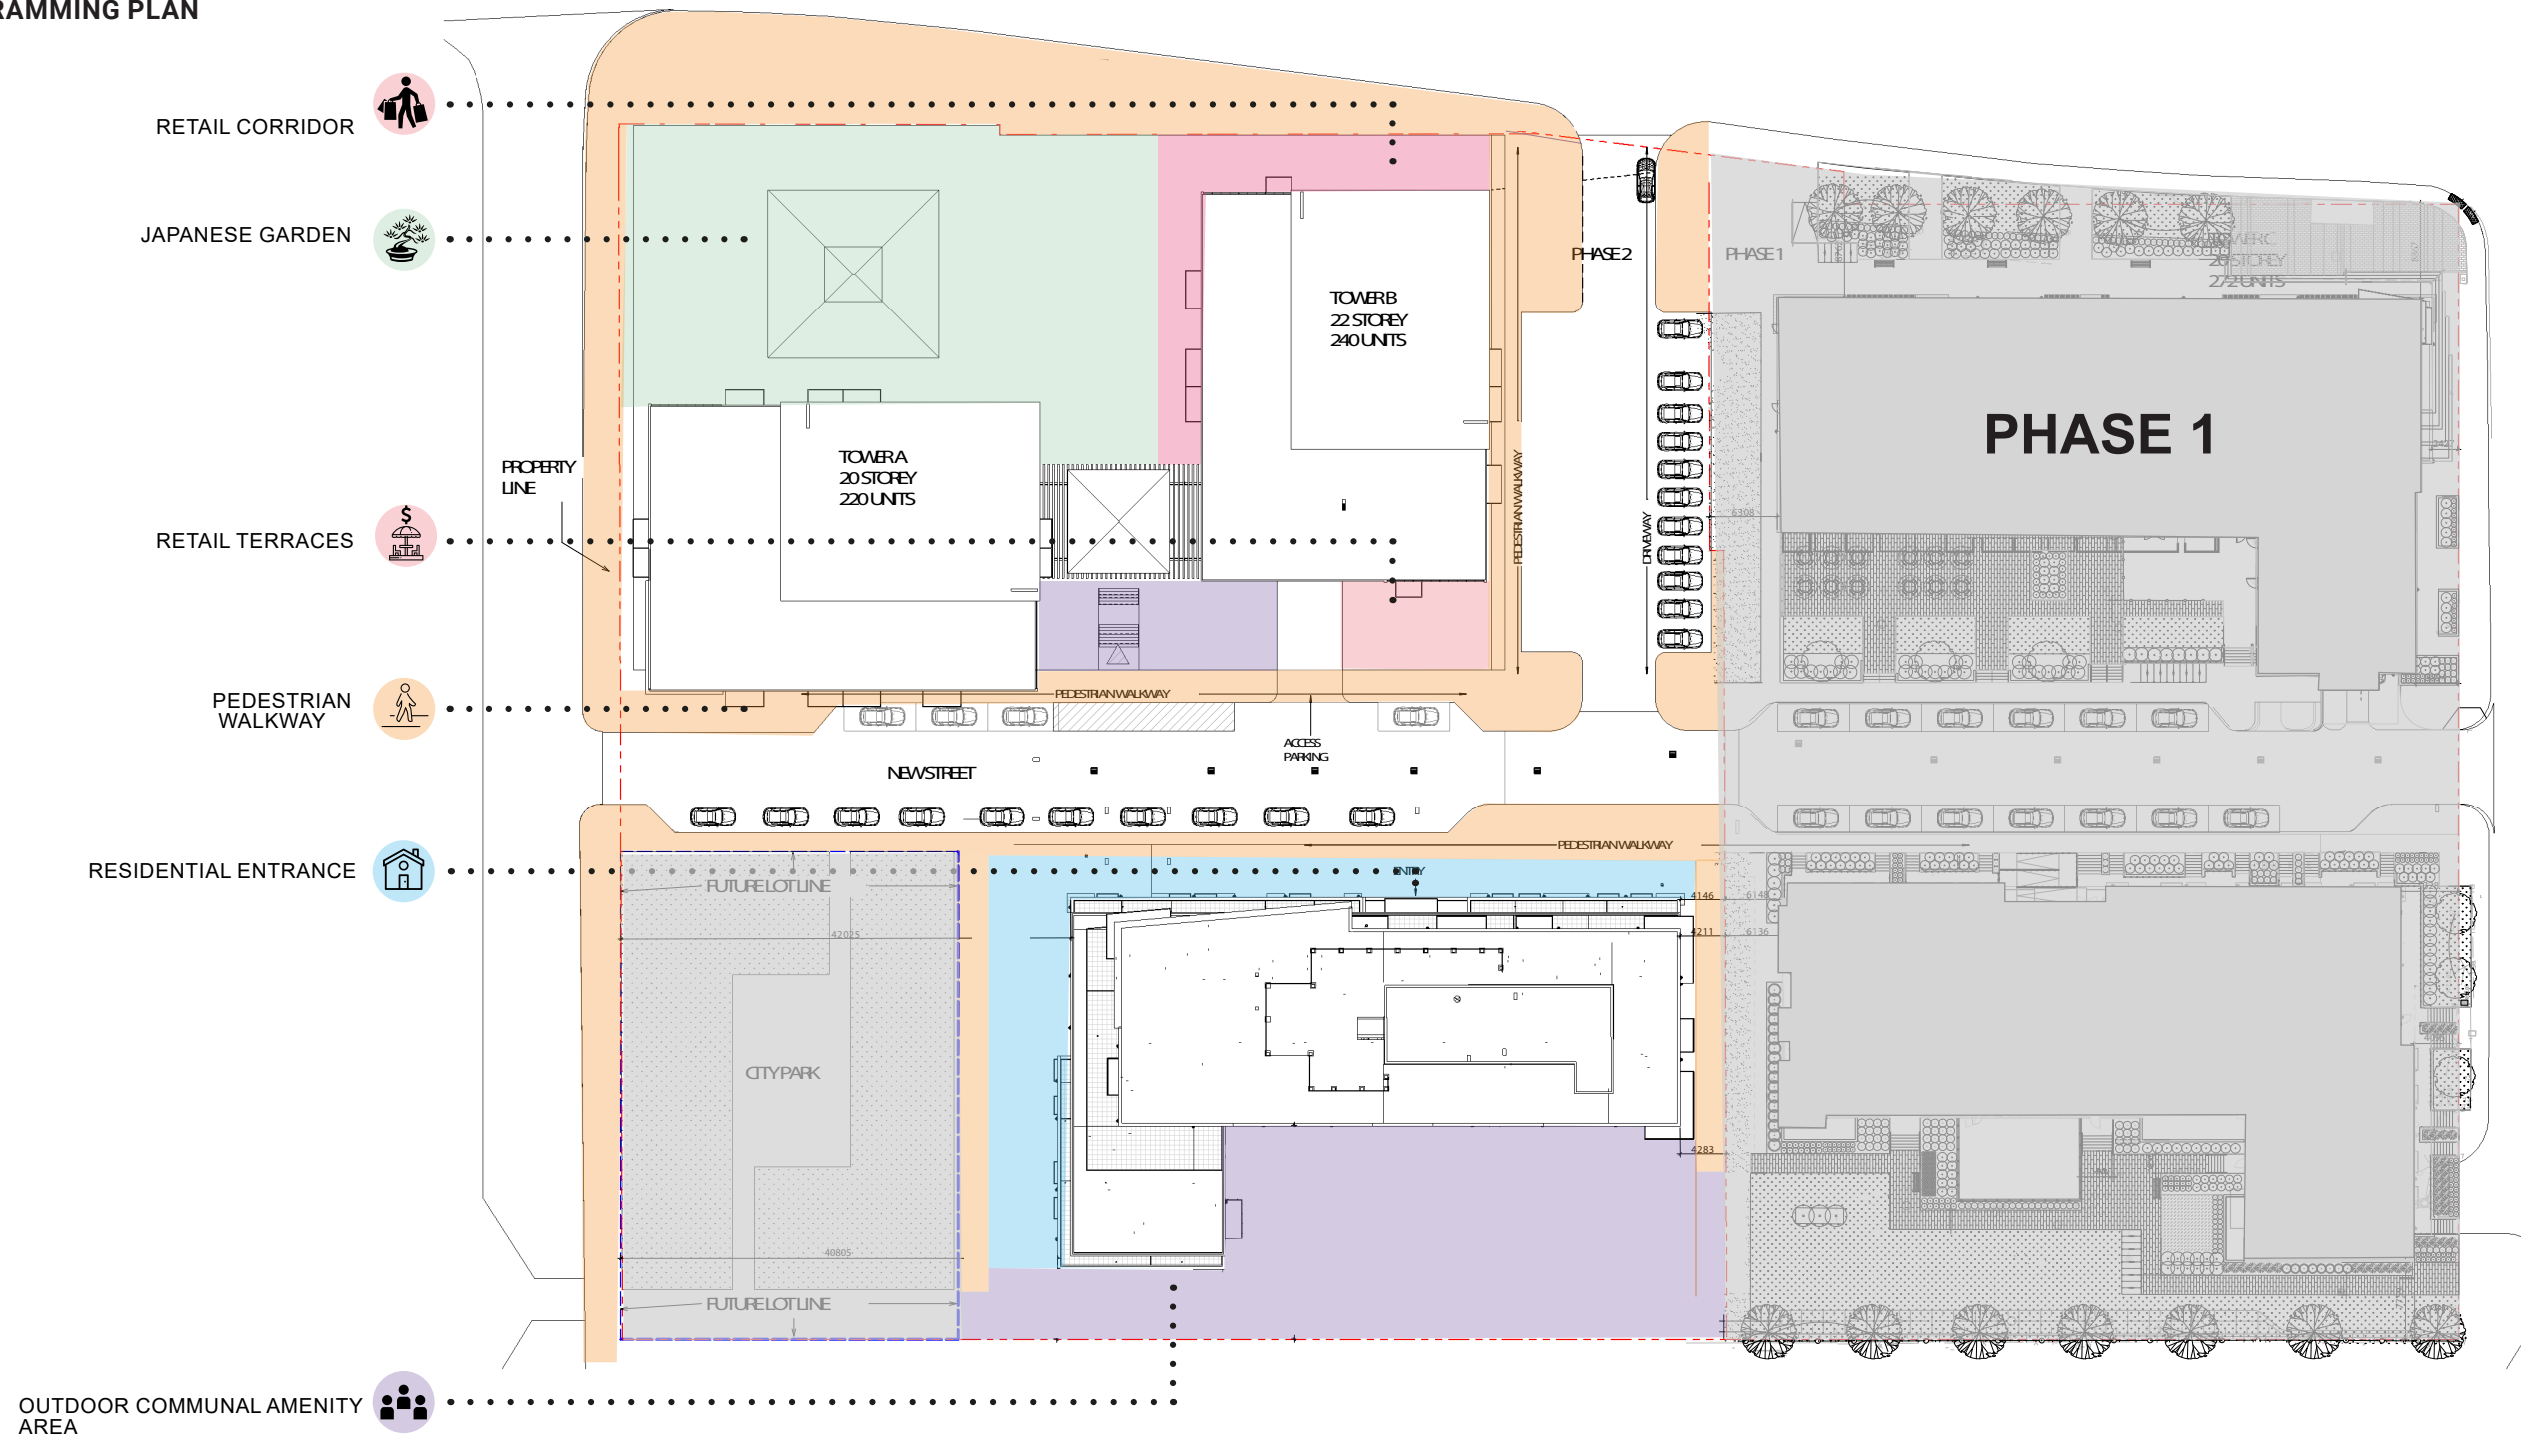

URBAN ANALYSIS - PHASE 2

PROGRAMMING PLAN