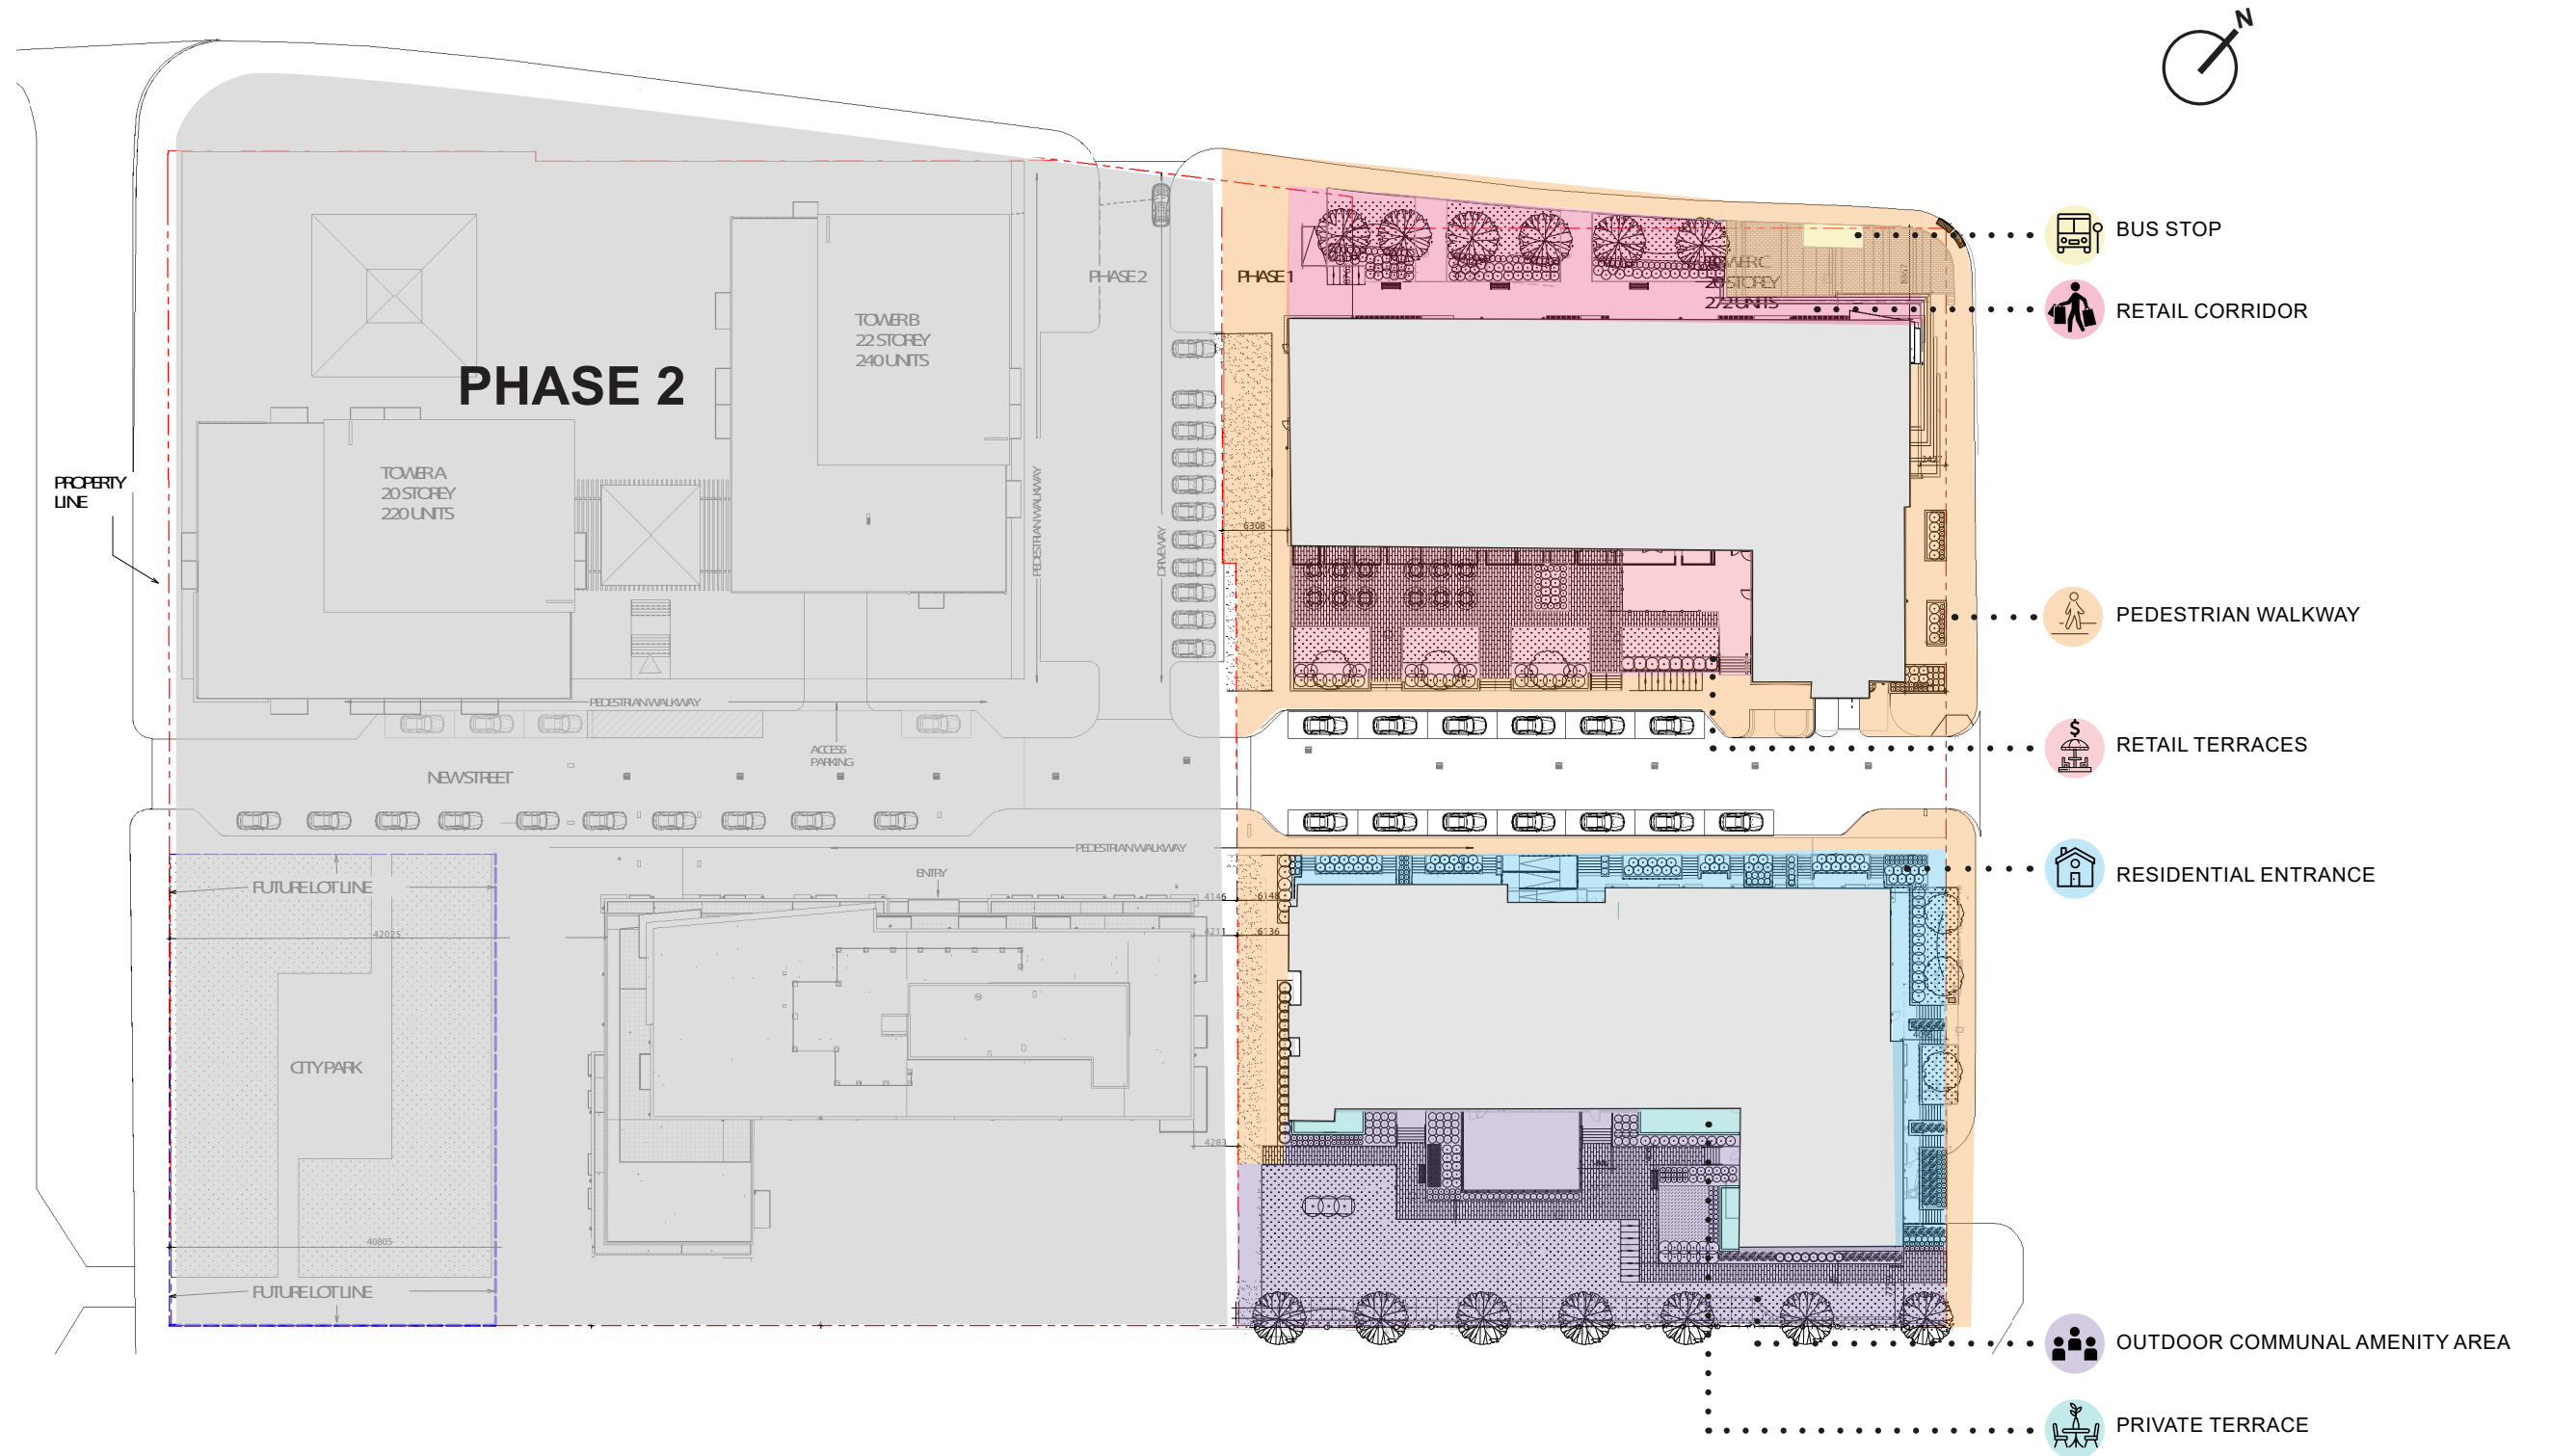

URBAN ANALYSIS - PHASE 1

PROGRAMMING PLAN