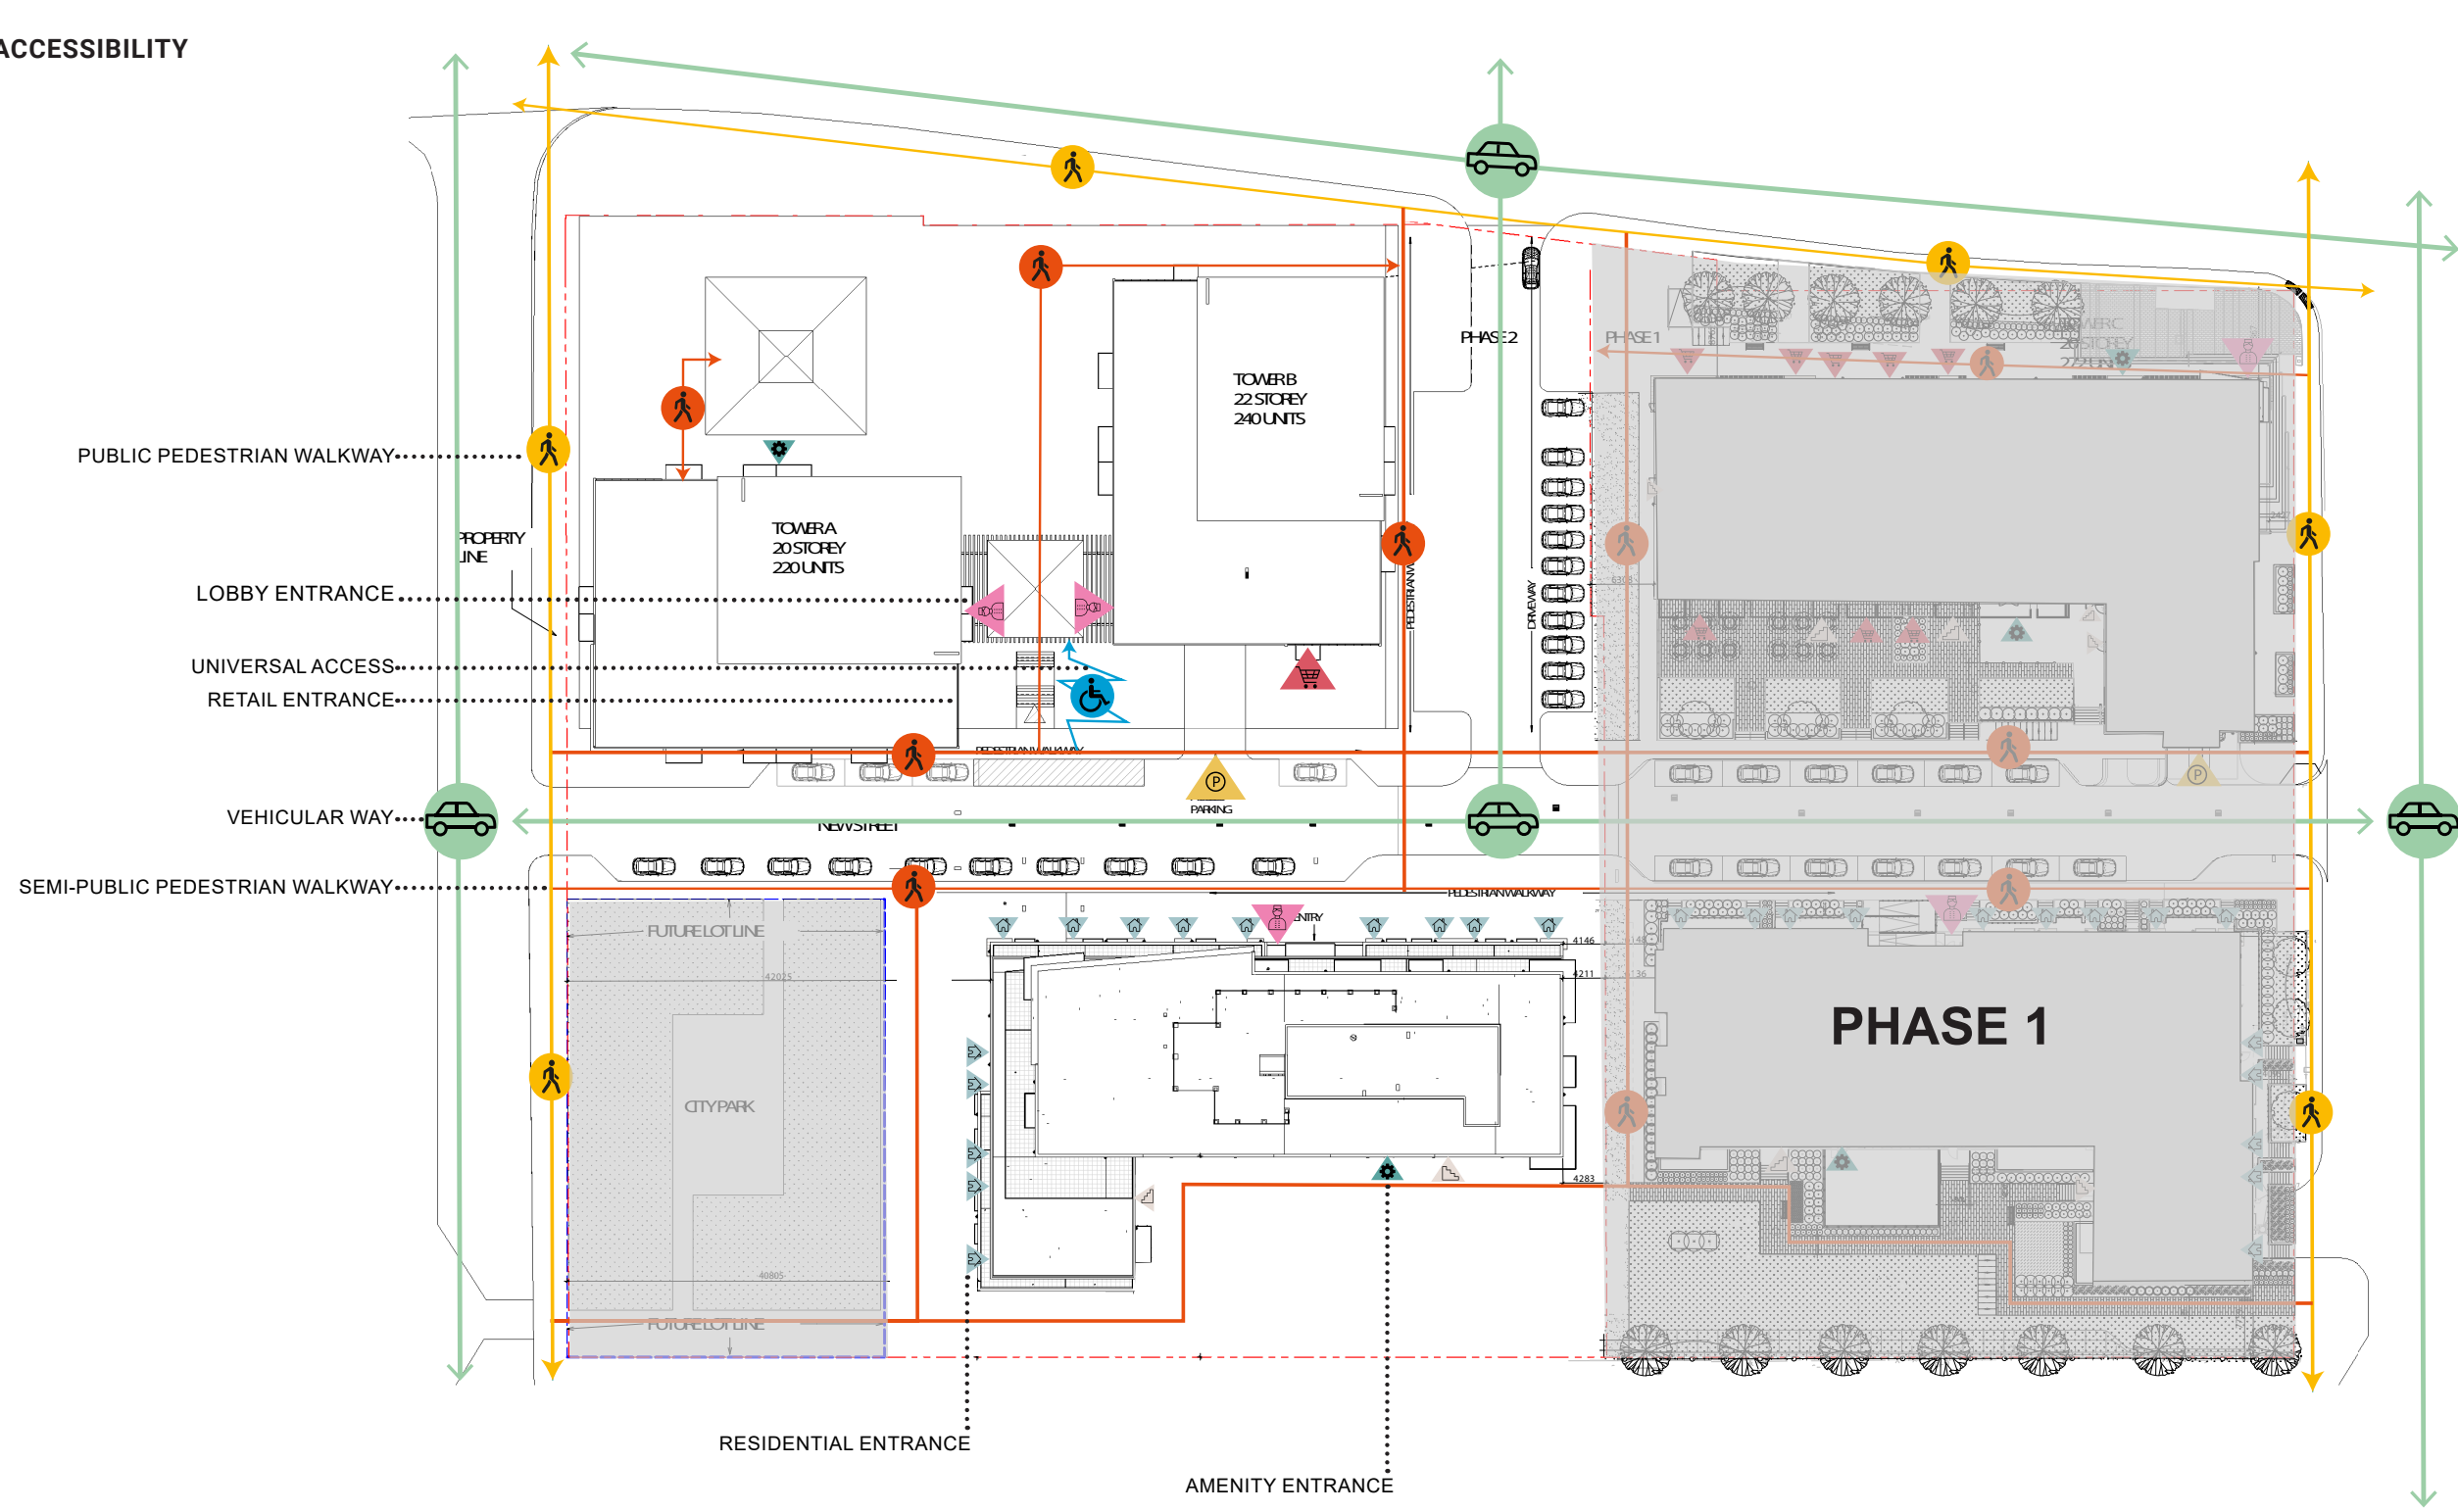

2. VIEW OVER THE EMBASSY WEST HOTEL

3. VIEW OVER RESIDENTIAL BUILDINGS

URBAN ANALYSIS - PHASE 1

ACCESSIBILITY

URBAN ANALYSIS - PHASE 2

ACCESSIBILITY

URBAN ANALYSIS - PHASE 1 AND 2

ACCESSIBILITY

POINT OF VIEW

LANDMARKS

SINUOUS PATH

CONCEPTUAL SCHEMA

PRIVACY

- PUBLIC AREA 
- SEMI-SECLUDED AREA 
- SECLUDED AREA 
- VISUAL BARRIER 
- ASSEMBLY POINT 

CONCEPTUAL SCHEMA

ACCESS PERMEABILITY

CONCEPTUAL SCHEMA

ORIENTATION SYNTHESIS

- PUBLIC AREA
- SEMI-SECLUDED AREA
- SECLUDED AREA
- HEDGES
- PLANTED MOUND
- ENTRY POINTS
- POINT OF VIEW
- LANDMARKS
- SINUOUS PATH

LANDSCAPE DESIGN PLAN

ENTRANCE ZONE