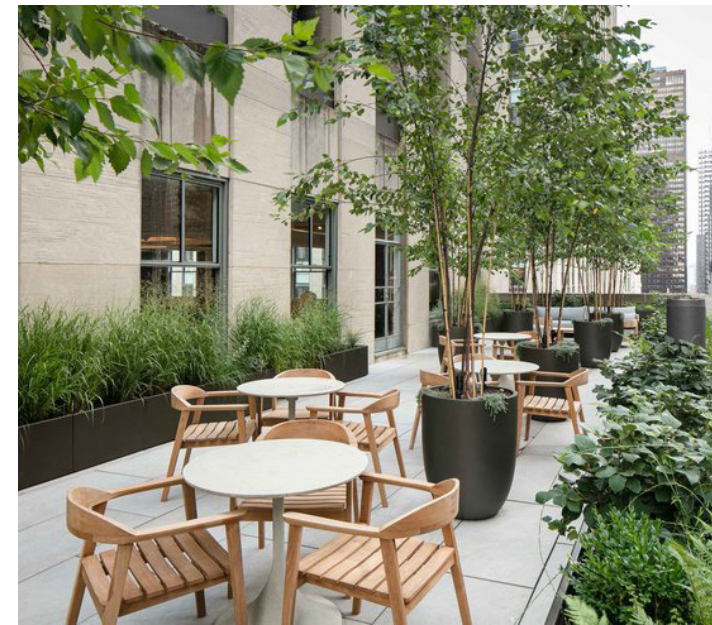

INSPIRATION PROJECTS

Retail terrace/ Corridor terrace