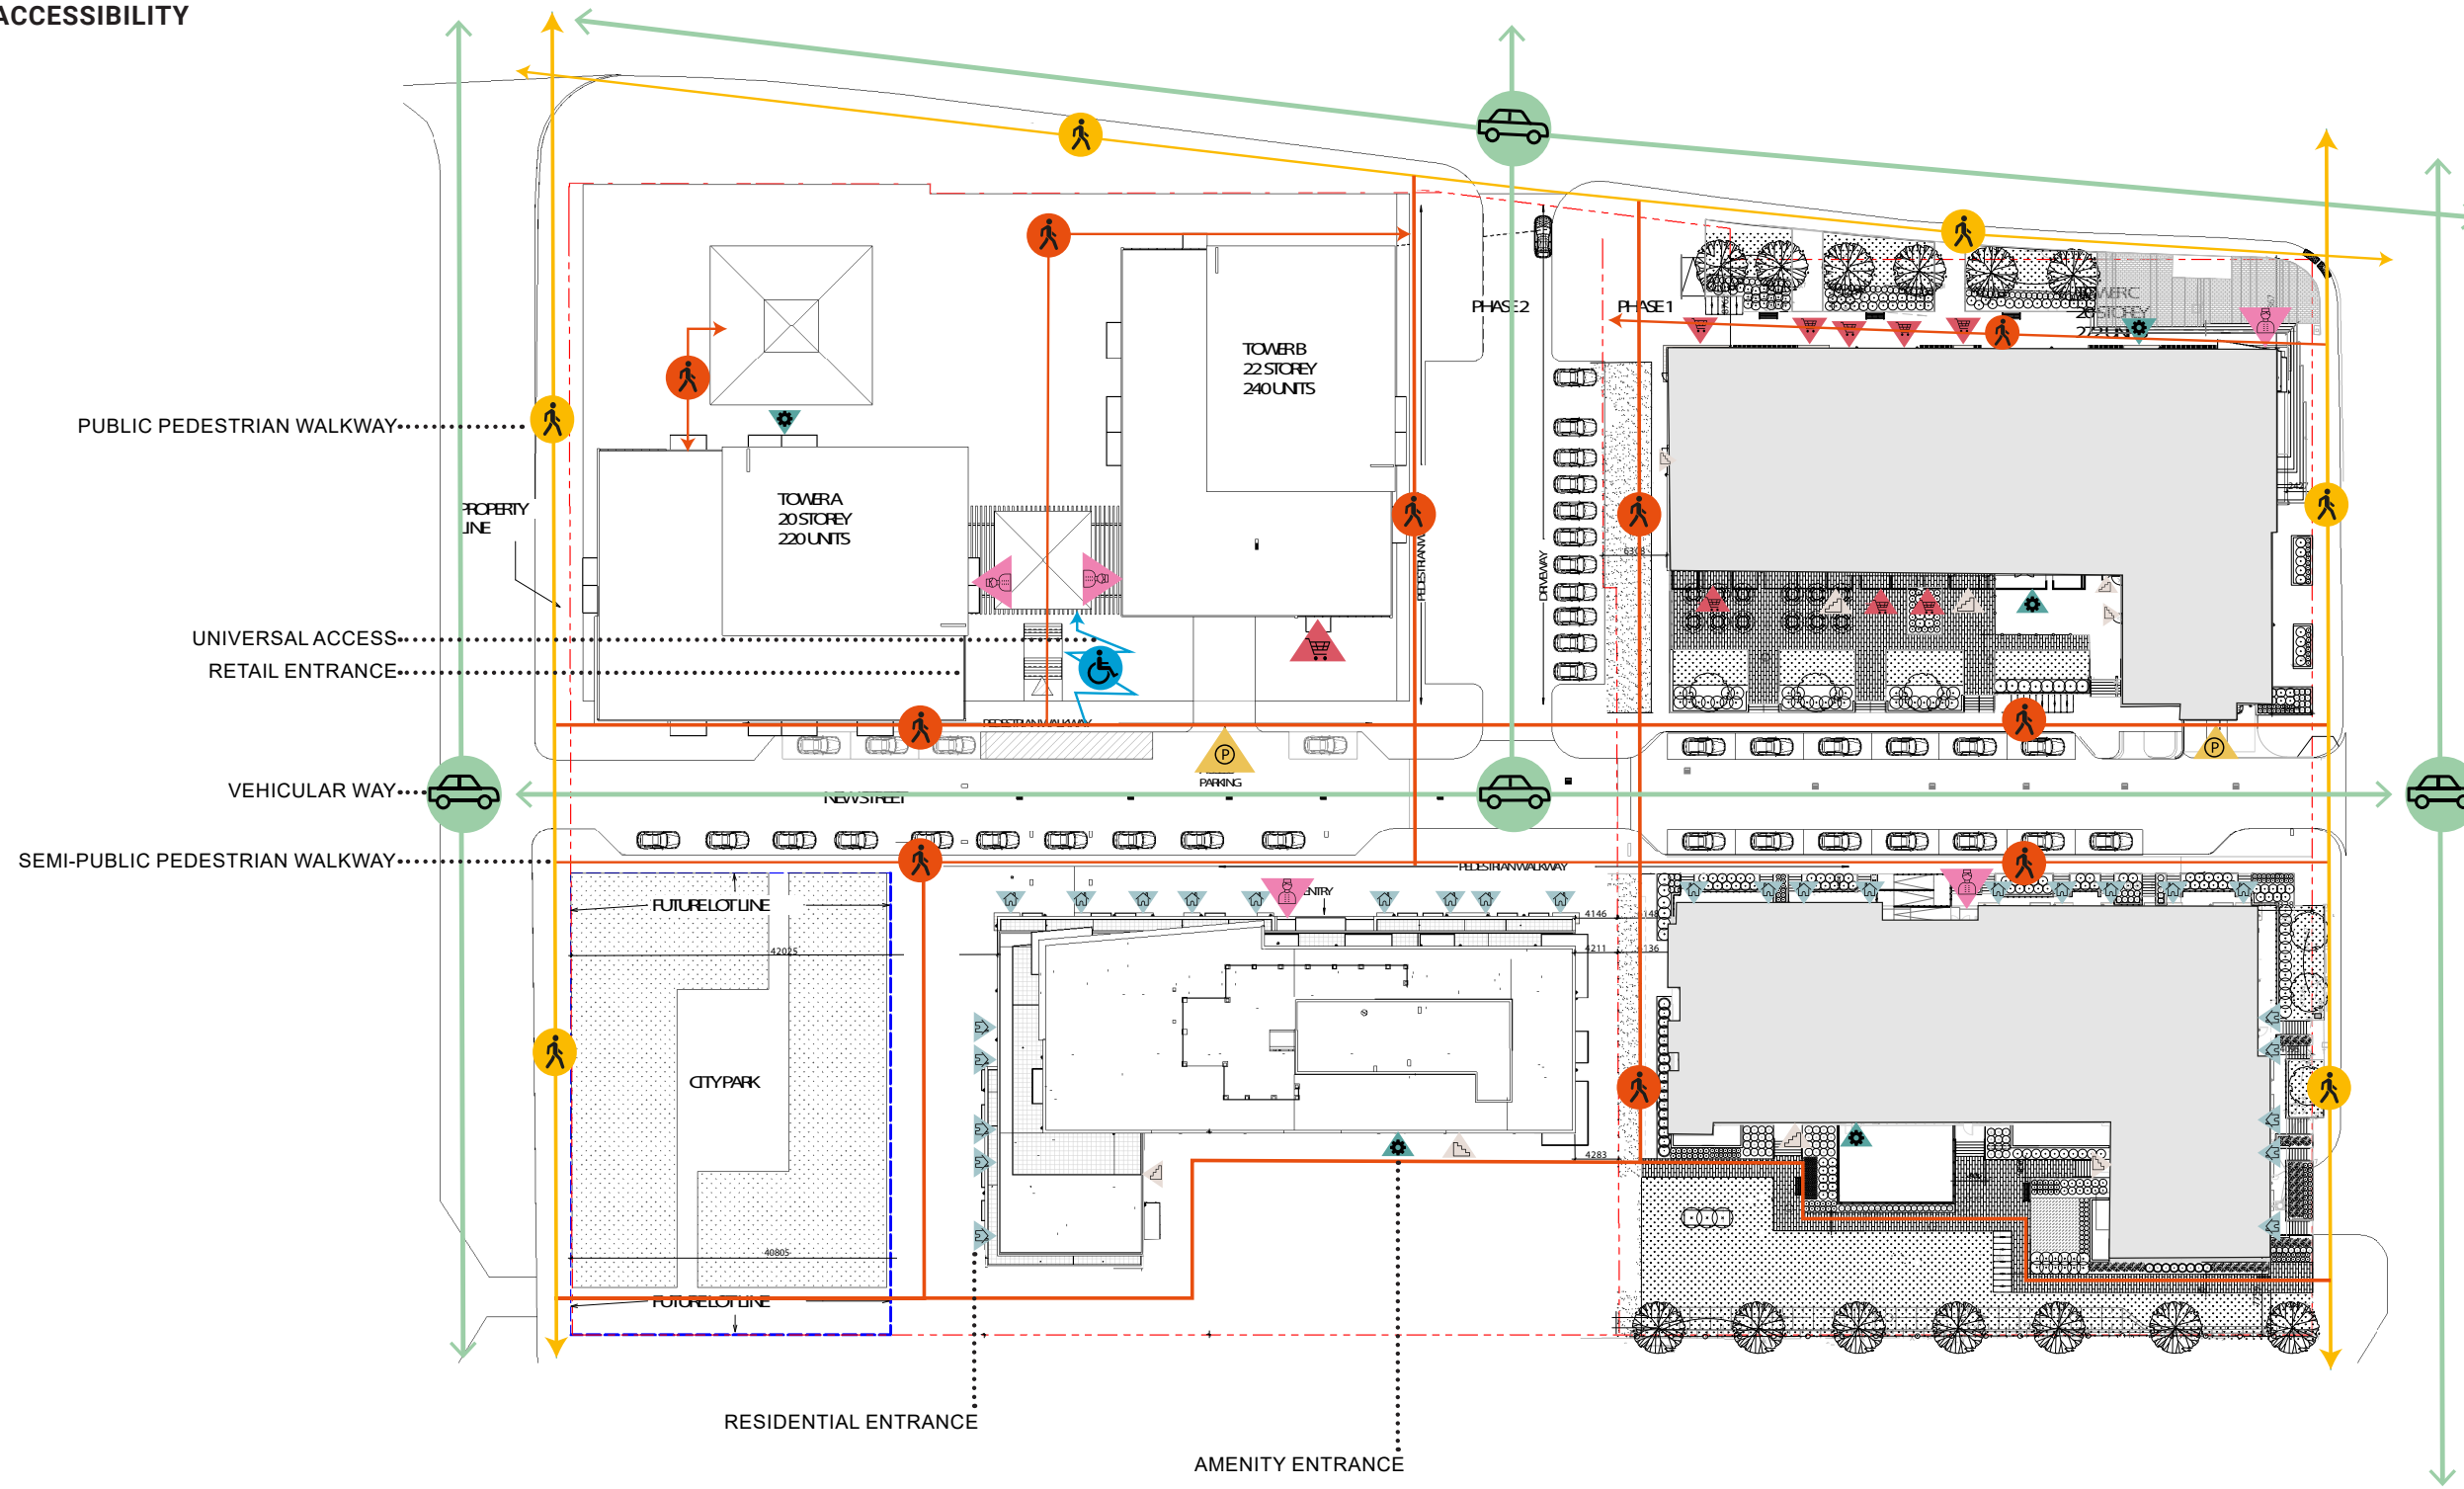

2. VIEW OVER THE EMBASSY WEST HOTEL

3. VIEW OVER RESIDENTIAL BUILDINGS

URBAN ANALYSIS - PHASE 1

ACCESSIBILITY

URBAN ANALYSIS - PHASE 2

ACCESSIBILITY

URBAN ANALYSIS - PHASE 1 AND 2

ACCESSIBILITY

POINT OF VIEW

LANDMARKS

SINUOUS PATH

CONCEPTUAL SCHEMA

PRIVACY

- PUBLIC AREA 
- SEMI-SECLUDED AREA 
- SECLUDED AREA 
- VISUAL BARRIER 
- ASSEMBLY POINT 

CONCEPTUAL SCHEMA

ACCESS PERMEABILITY

CONCEPTUAL SCHEMA

ORIENTATION SYNTHESIS

- PUBLIC AREA
- SEMI-SECLUDED AREA
- SECLUDED AREA
- HEDGES
- PLANTED MOUND
- ENTRY POINTS
- POINT OF VIEW
- LANDMARKS
- SINUOUS PATH

LANDSCAPE DESIGN PLAN

ENTRANCE ZONE