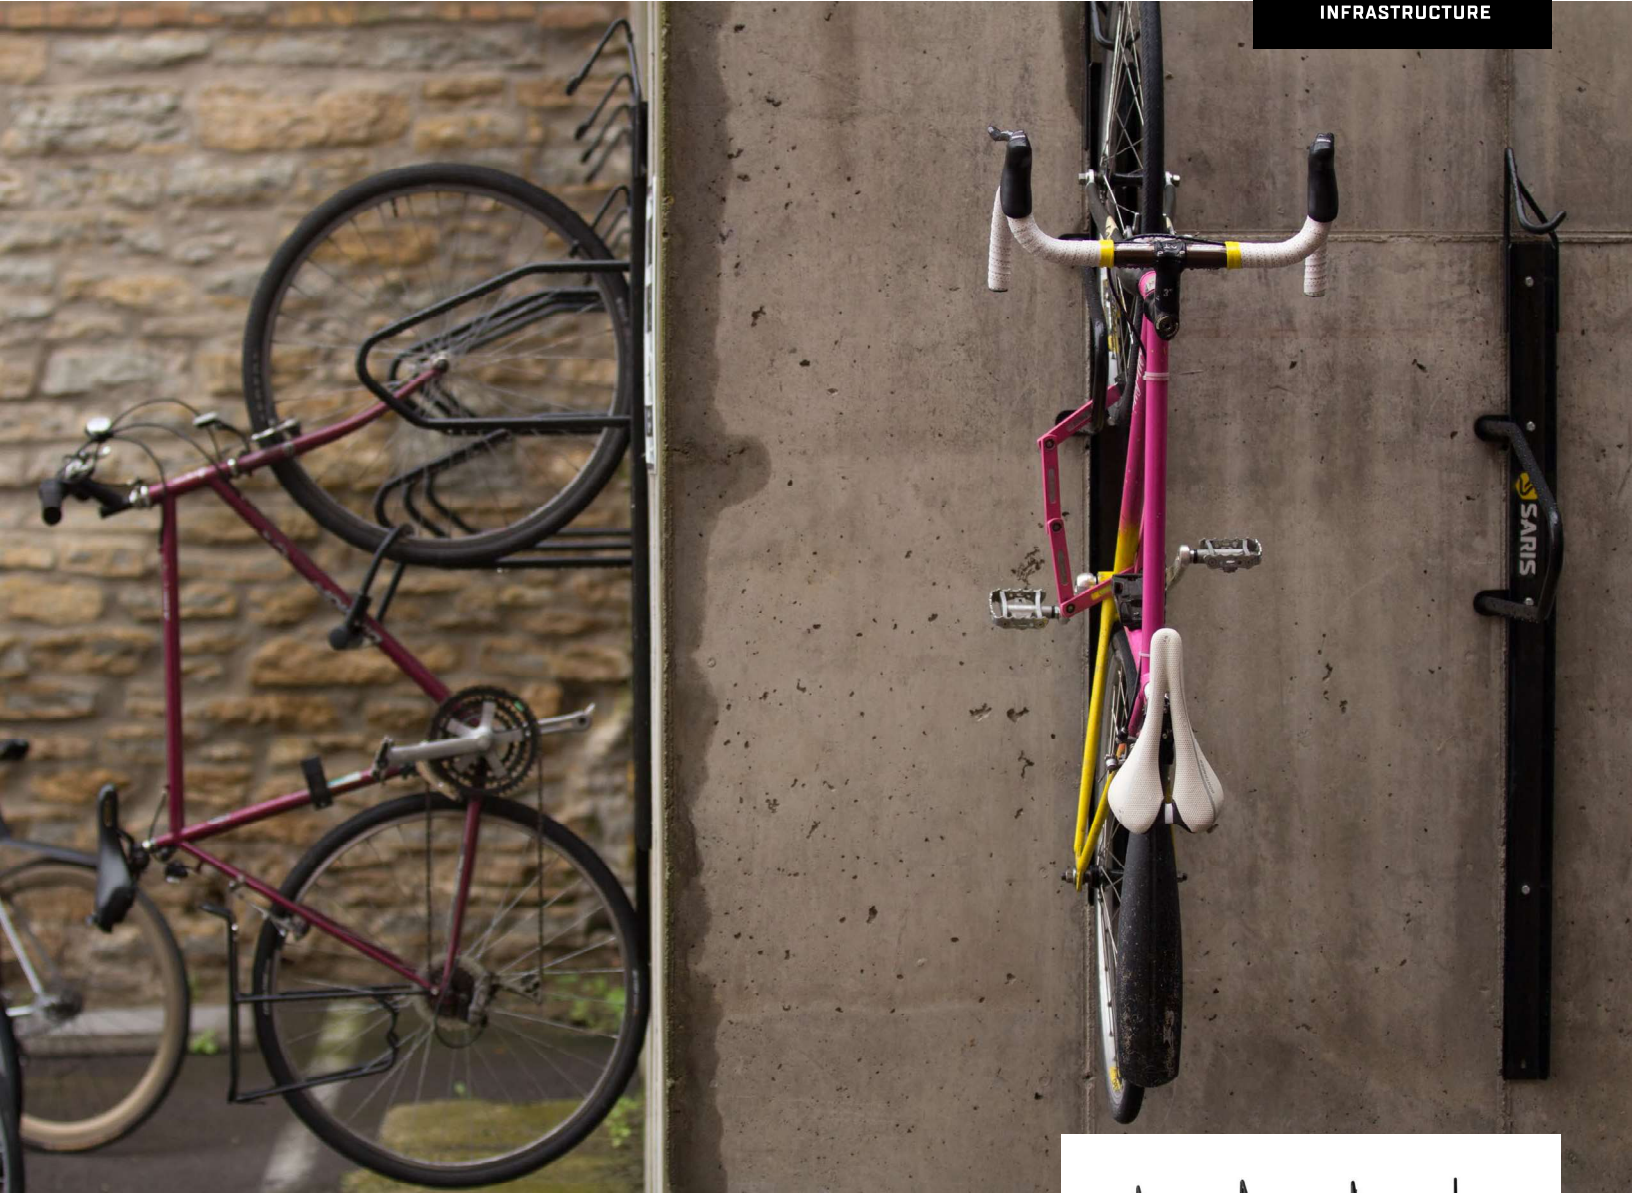

BIKE TRACS

The Bike Trac provides full bike coverage to protect the walls, while also providing freedom for capacity and mounting configuration. Available in lockable and non-lockable options.

Product Specifications

- Wide wheel track accepts all bikes
- Full length tray keeps bike in place and protects wall surface
- Two locking mechanism options available
- 1 bike per Trac
- Powder coat black only
- 84" minimum ceiling height