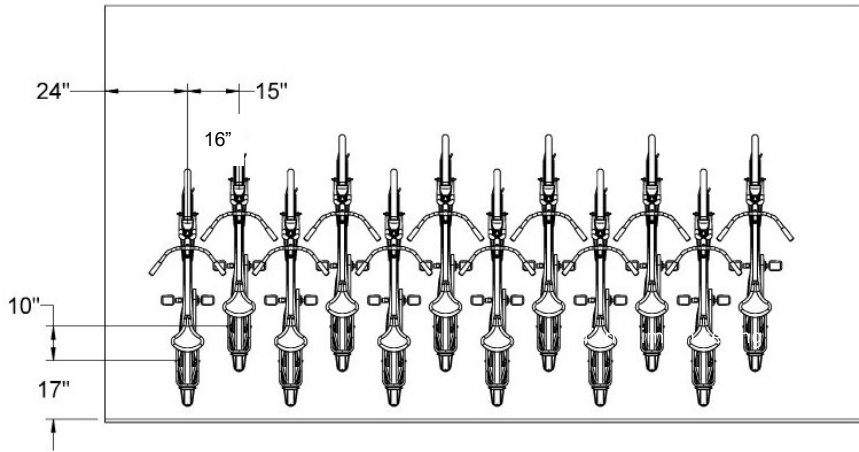

BIKE TRACS

The Bike Trac provides full bike coverage to protect the walls, while also providing freedom for capacity and mounting configuration. Available in lockable and non-lockable options.

Product Specifications

- Wide wheel track accepts all bikes
- Full length tray keeps bike in place and protects wall surface
- Two locking mechanism options available
- 1 bike per Trac
- Powder coat black only
- 84" minimum ceiling height

Bike Tracs

Recommended Setbacks

At 18" Spacing, stagger Tracs 10"
At 24" Spacing, Tracs can be installed at the same height.

84" minimum ceiling height

Powder Coat (black only)

2 year warranty

Made in the USA

Recommended anchor: #6264
For concrete walls
All other surfaces contact local hardware store

Product Dimensions

Dimensions					
Model #	Description	Weight	Length	Width	Space Requirement
6006	Lockable	16.7 lbs.	53.5"	4.9"	71"h x 45"w
6003C	Lockable	8 lbs.	53.5"	2.9"	71"h x 45"w
6003T	Non-Lockable	6 lbs.	53.4"	2.9"	71"h x 45"w
6003F	Non-Lockable	8 lbs.	59.6"	5.2"	71"h x 45"w
6003FC	Lockable	13 lbs.	59.6"	5.2"	71"h x 45"w