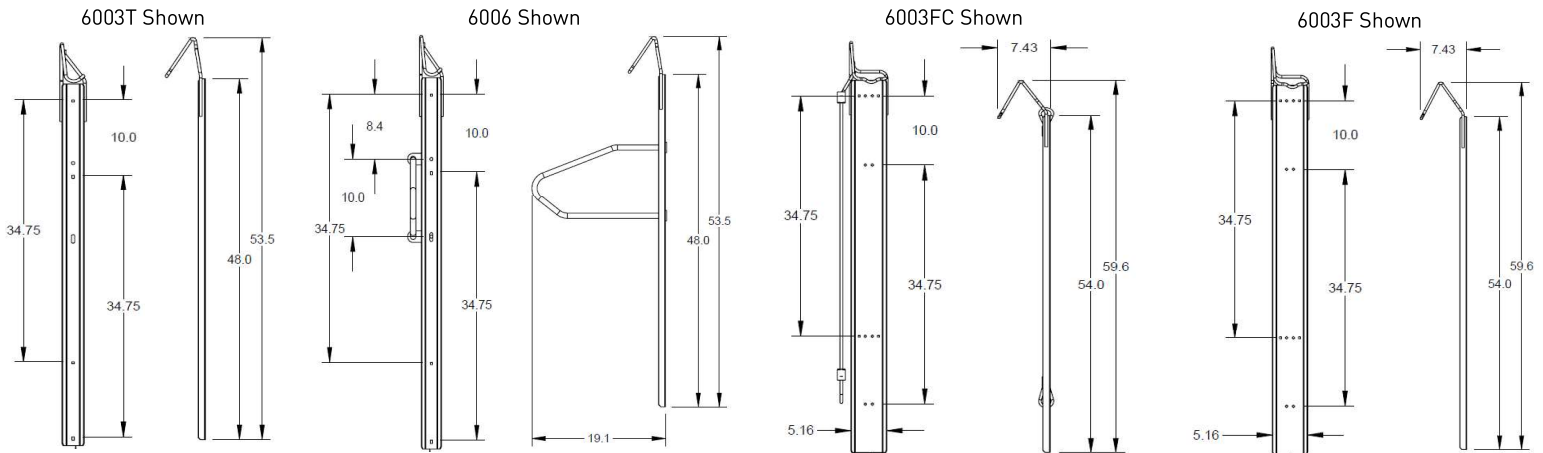

- Wide wheel track accepts all bikes
- Full length tray keeps bike in place and protects wall surface
- Two locking mechanism options available
- 1 bike per Trac
- Powder coat black only
- 84" minimum ceiling height

Bike Tracs

Recommended Setbacks

At 18" Spacing, stagger Tracs 10"
At 24" Spacing, Tracs can be installed at the same height.

84" minimum ceiling height

Powder Coat (black only)

2 year warranty

Made in the USA

Recommended anchor: #6264
For concrete walls
All other surfaces contact local hardware store

Product Dimensions

Dimensions					
Model #	Description	Weight	Length	Width	Space Requirement
6006	Lockable	16.7 lbs.	53.5"	4.9"	71"h x 45"w
6003C	Lockable	8 lbs.	53.5"	2.9"	71"h x 45"w
6003T	Non-Lockable	6 lbs.	53.4"	2.9"	71"h x 45"w
6003F	Non-Lockable	8 lbs.	59.6"	5.2"	71"h x 45"w
6003FC	Lockable	13 lbs.	59.6"	5.2"	71"h x 45"w