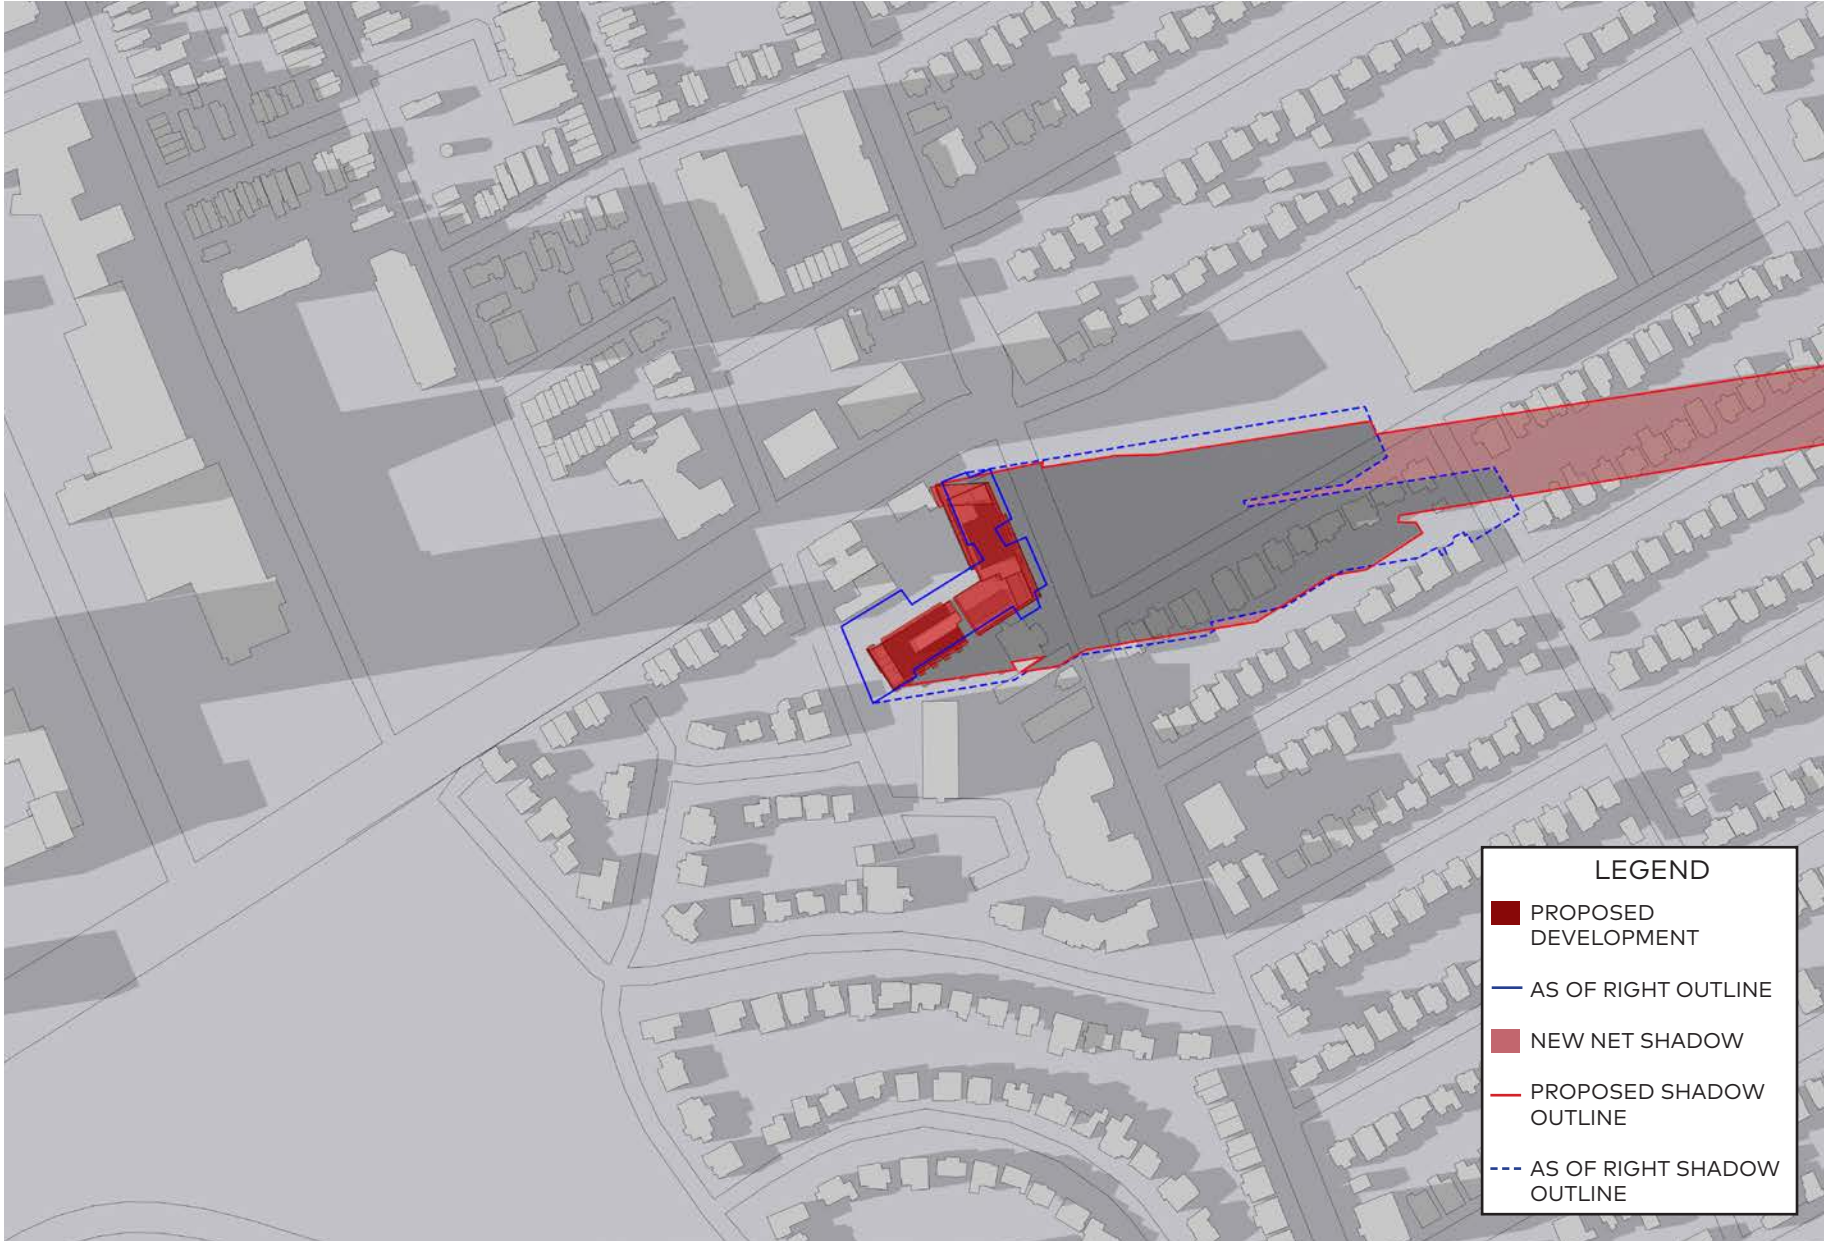

September 21, 8am

September 21, 10am

September 21, 11am

LEGEND

- PROPOSED DEVELOPMENT
- AS OF RIGHT OUTLINE
- NEW NET SHADOW
- PROPOSED SHADOW OUTLINE
- - - AS OF RIGHT SHADOW OUTLINE

September 21, 12pm

September 21, 1pm

September 21, 2pm

September 21, 3pm

September 21, 4pm

December 21, 8am

December 21, 9am

December 21, 10am

December 21, 11am

December 21, 12pm

December 21, 1pm

December 21, 2pm

December 21, 3pm

December 21, 4pm