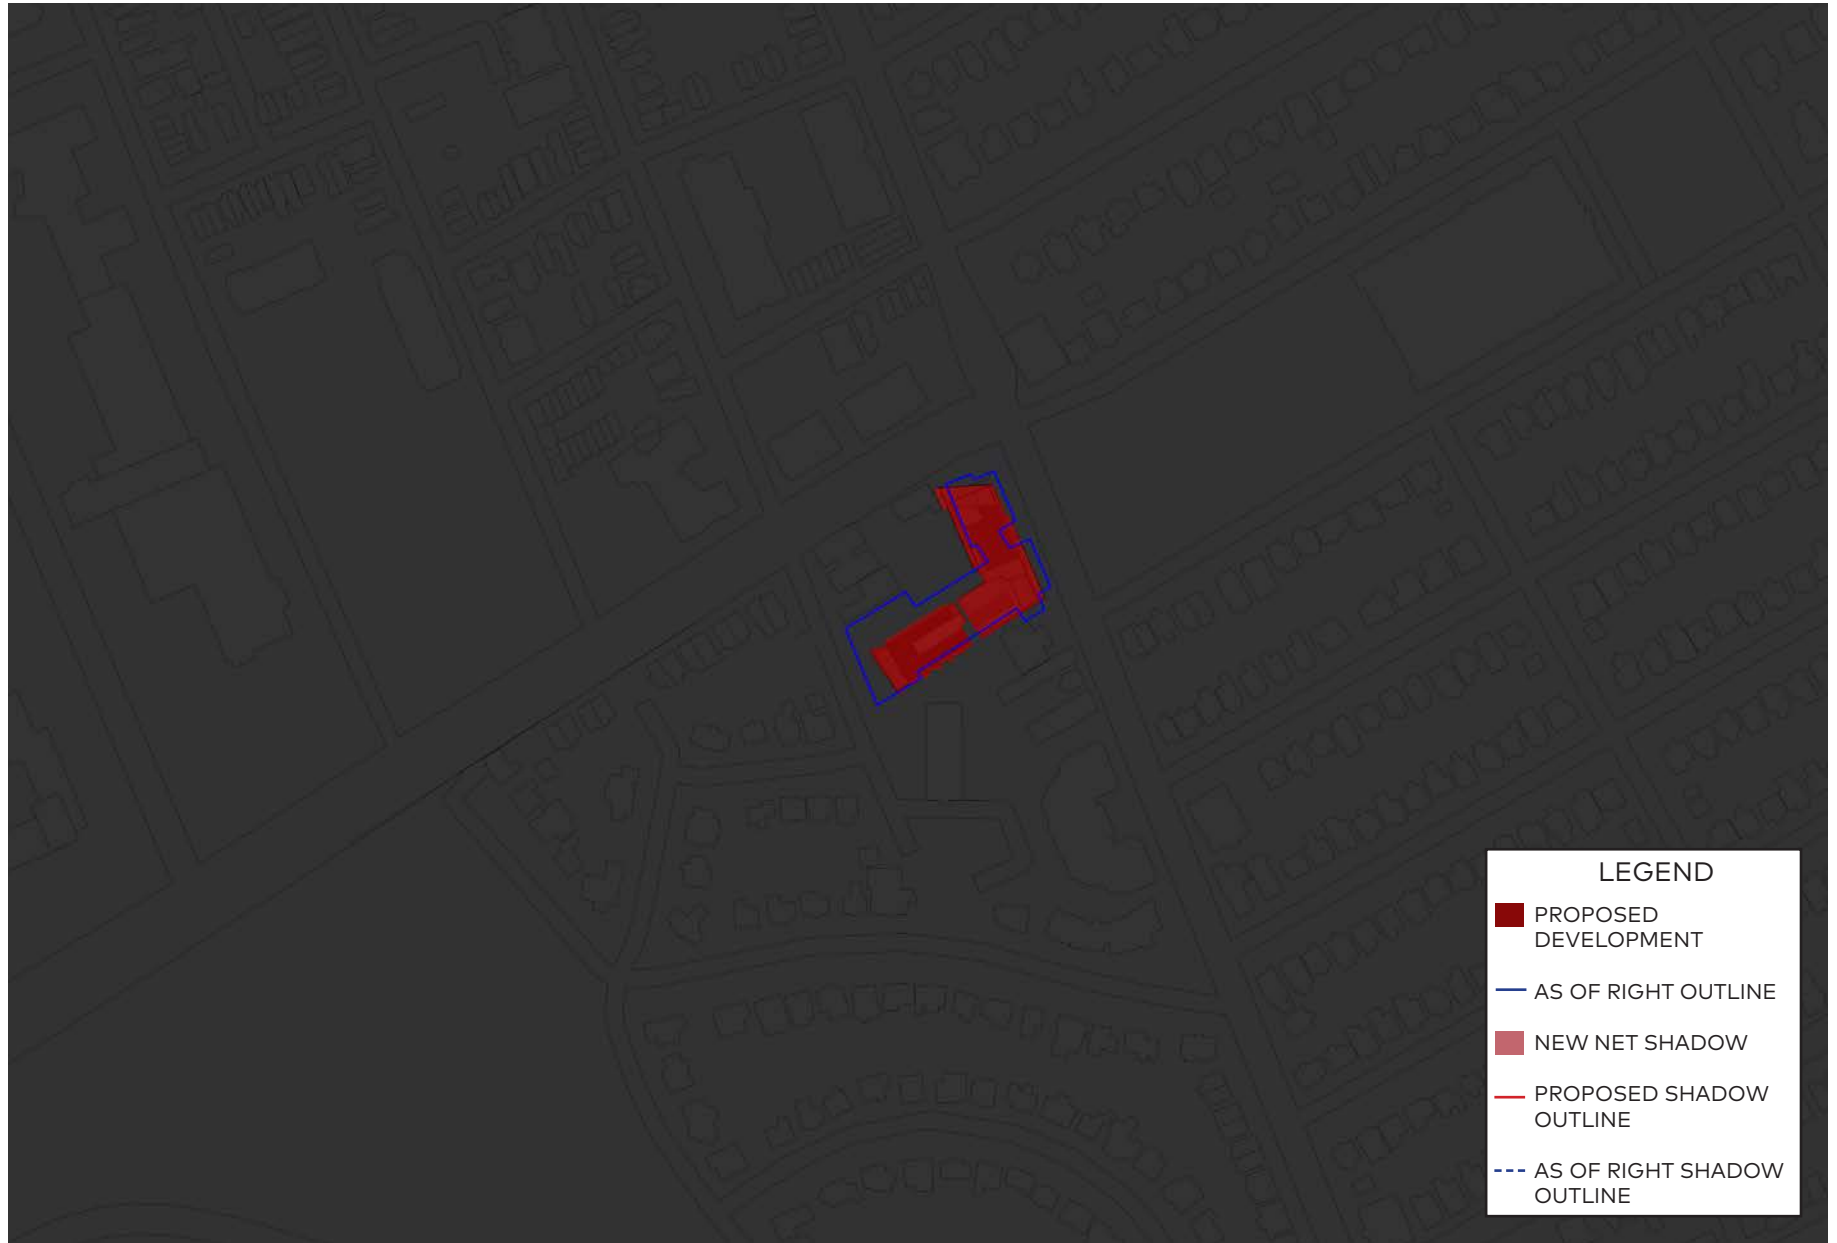

September 21, 8am

September 21, 10am

September 21, 11am

LEGEND

- PROPOSED DEVELOPMENT
- AS OF RIGHT OUTLINE
- NEW NET SHADOW
- PROPOSED SHADOW OUTLINE
- - - AS OF RIGHT SHADOW OUTLINE

September 21, 12pm

September 21, 1pm

September 21, 2pm

September 21, 3pm

September 21, 4pm

December 21, 8am

December 21, 9am

December 21, 10am

December 21, 11am

December 21, 12pm

December 21, 1pm

December 21, 2pm

December 21, 3pm

December 21, 4pm