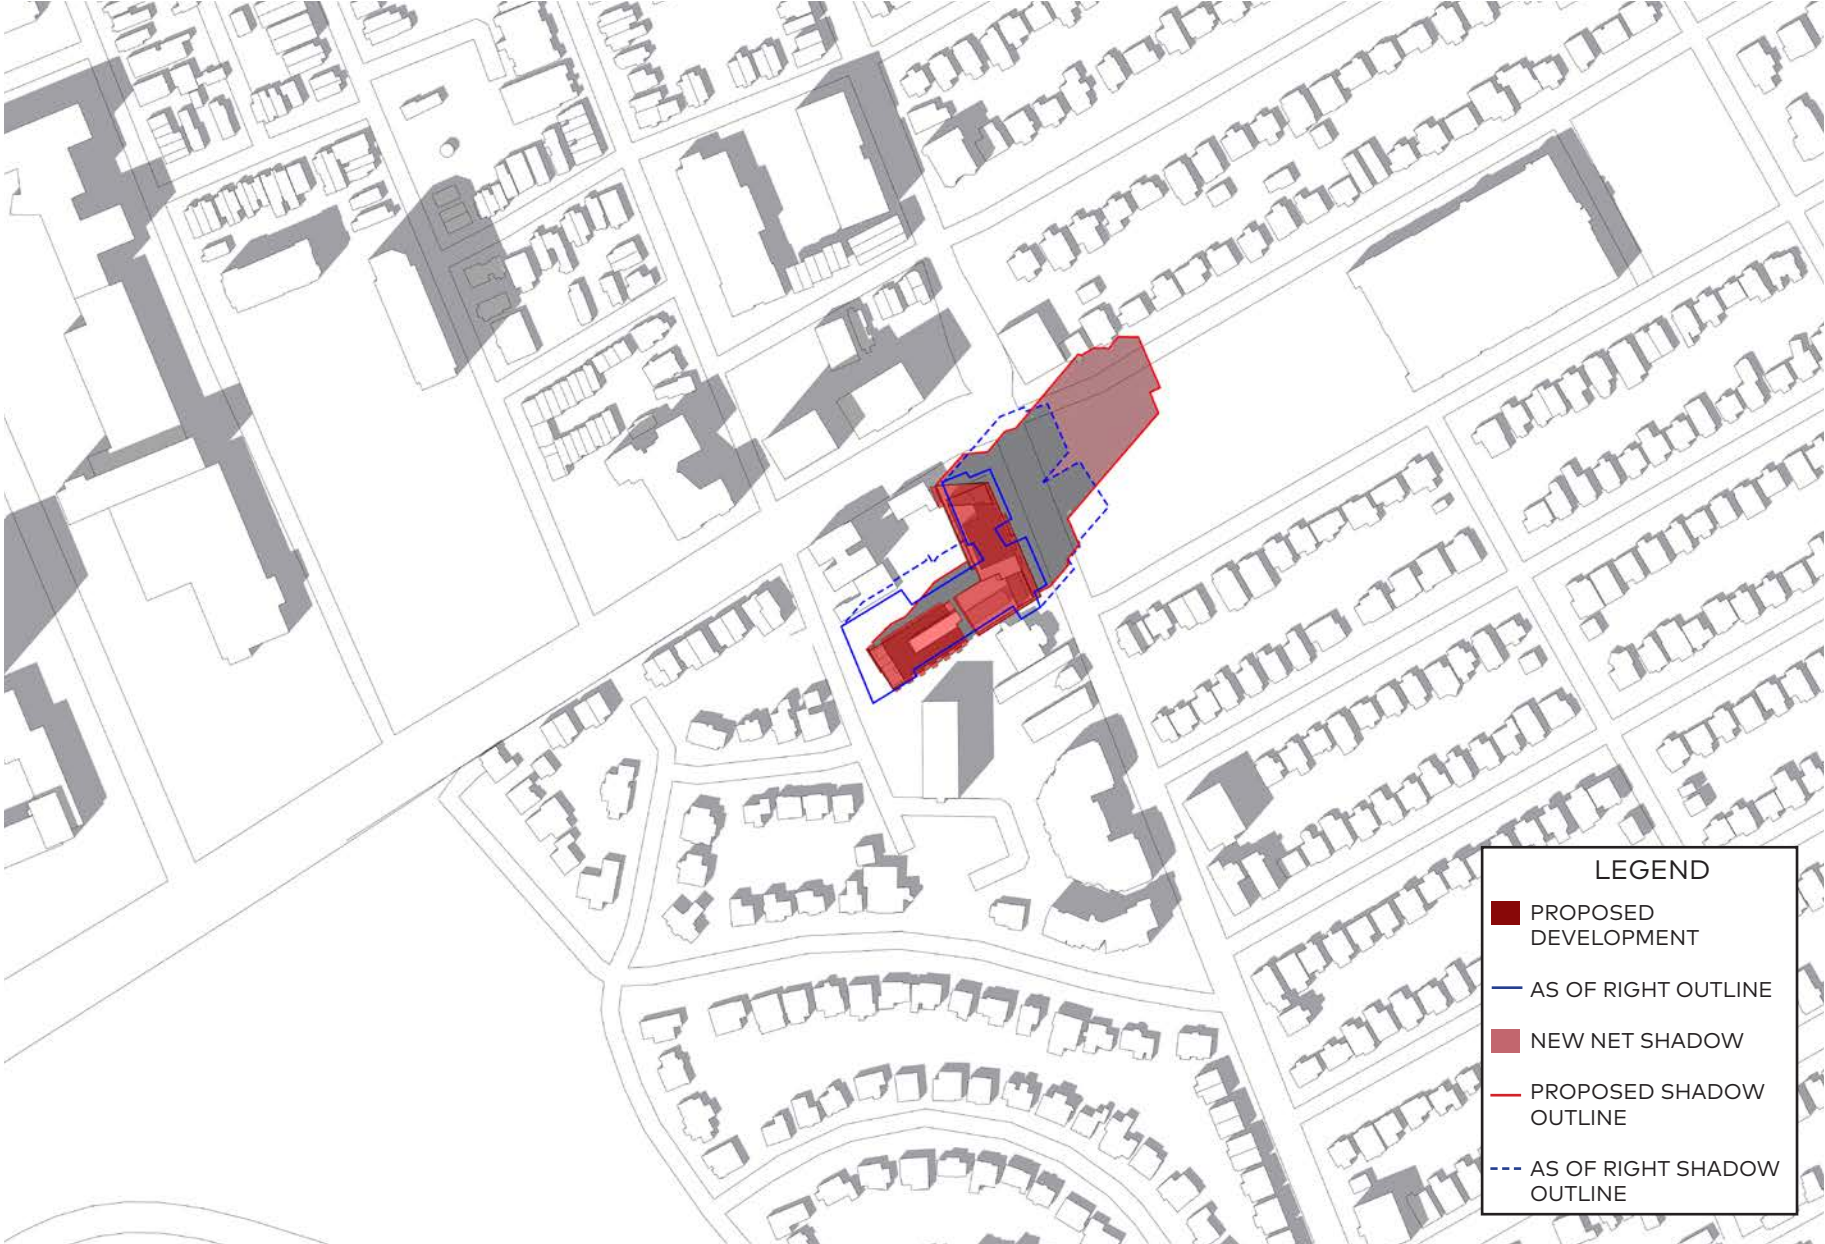

June 21, 6pm

LEGEND

- PROPOSED DEVELOPMENT
- AS OF RIGHT OUTLINE
- NEW NET SHADOW
- PROPOSED SHADOW OUTLINE
- - - AS OF RIGHT SHADOW OUTLINE

June 21, 7pm

June 21, 8pm

LEGEND

- PROPOSED DEVELOPMENT
- AS OF RIGHT OUTLINE
- NEW NET SHADOW
- PROPOSED SHADOW OUTLINE
- - - AS OF RIGHT SHADOW OUTLINE

September 21, 8am

September 21, 10am

September 21, 11am

LEGEND

- PROPOSED DEVELOPMENT
- AS OF RIGHT OUTLINE
- NEW NET SHADOW
- PROPOSED SHADOW OUTLINE
- - - AS OF RIGHT SHADOW OUTLINE

September 21, 12pm

September 21, 1pm

September 21, 2pm

September 21, 3pm

September 21, 4pm

December 21, 8am

December 21, 9am

December 21, 10am

December 21, 11am

December 21, 12pm

December 21, 1pm

December 21, 2pm

December 21, 3pm

December 21, 4pm