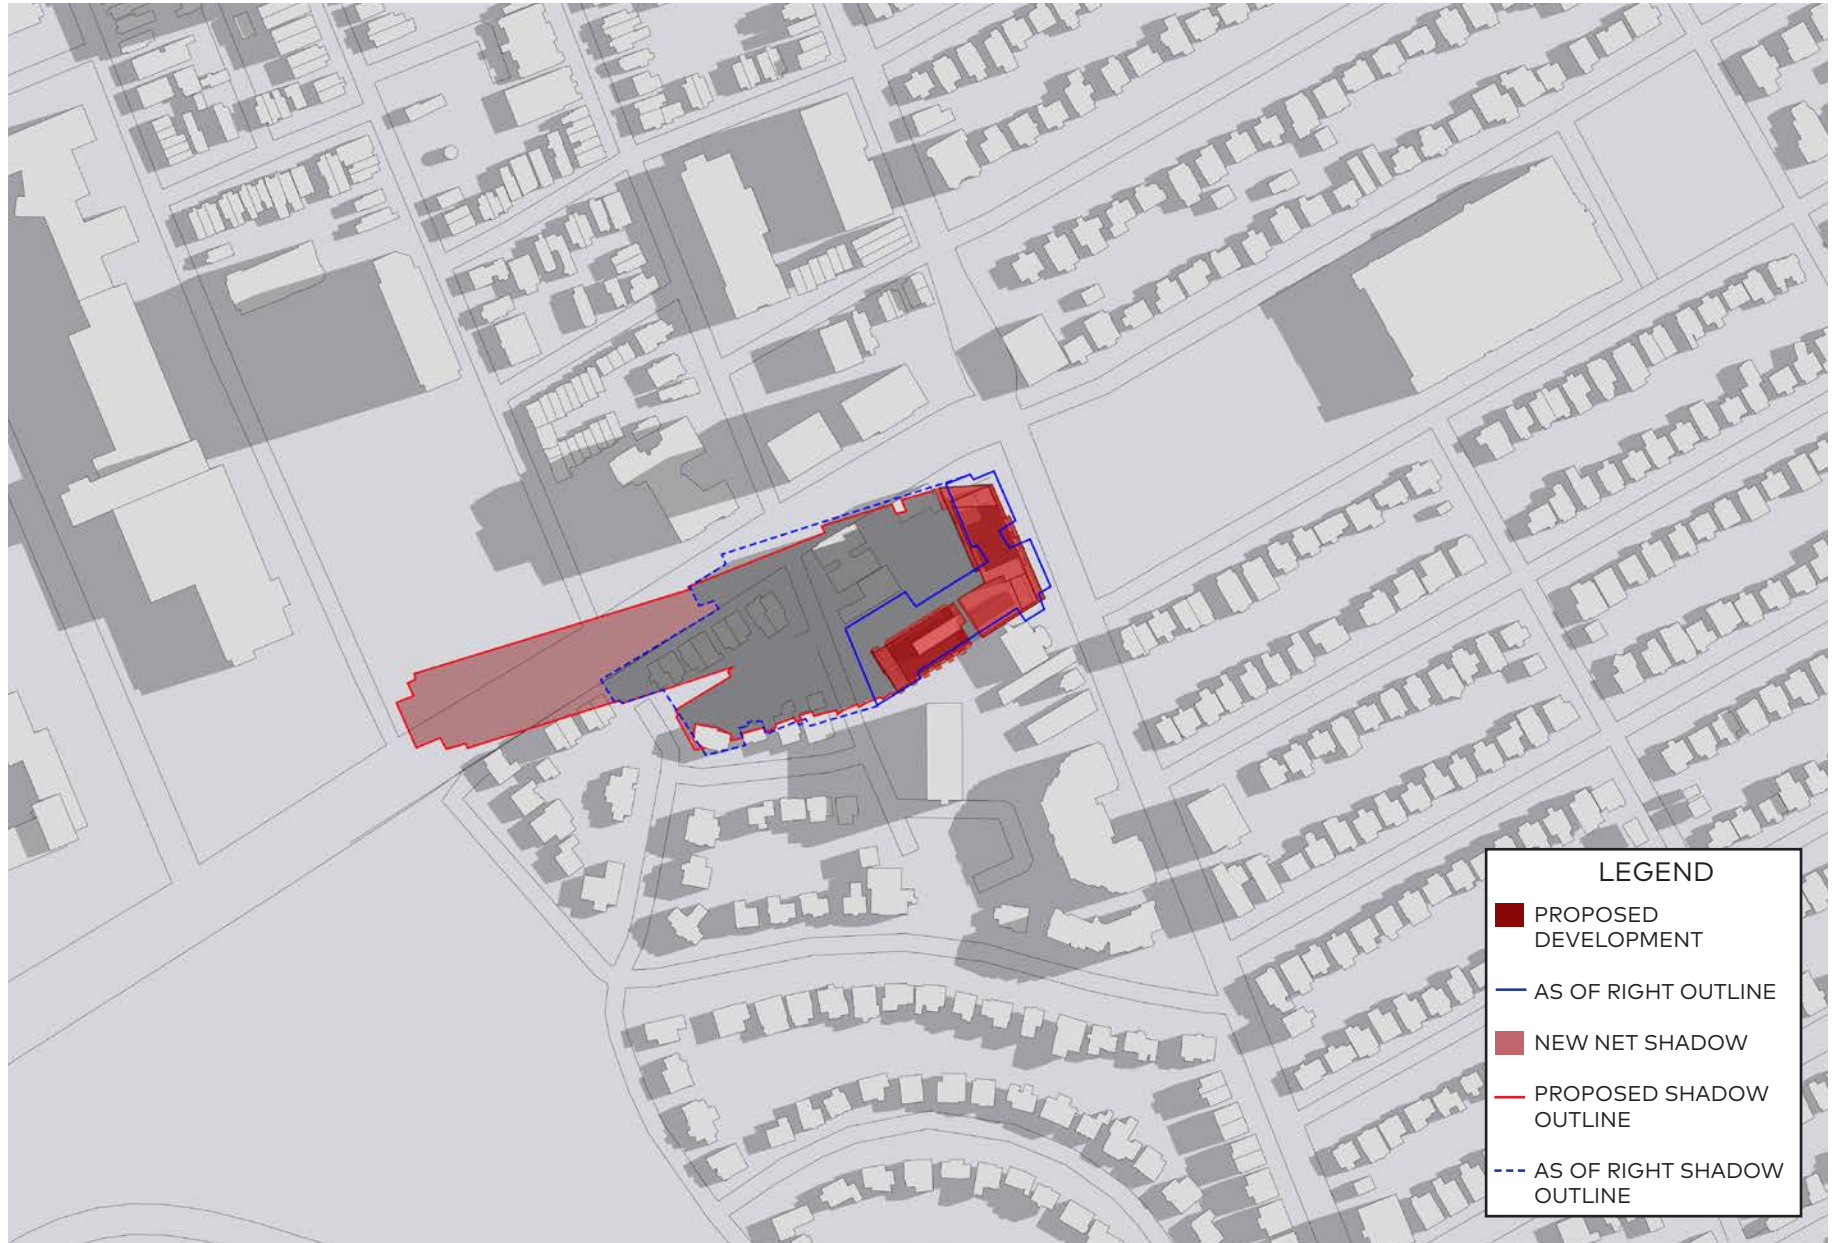

June 21, 6am

June 21, 8am

LEGEND

- PROPOSED DEVELOPMENT
- AS OF RIGHT OUTLINE
- NEW NET SHADOW
- PROPOSED SHADOW OUTLINE
- - - AS OF RIGHT SHADOW OUTLINE

June 21, 9am

LEGEND

- PROPOSED DEVELOPMENT
- AS OF RIGHT OUTLINE
- NEW NET SHADOW
- PROPOSED SHADOW OUTLINE
- - - AS OF RIGHT SHADOW OUTLINE

June 21, 10am

LEGEND

- PROPOSED DEVELOPMENT
- AS OF RIGHT OUTLINE
- NEW NET SHADOW
- - - PROPOSED SHADOW OUTLINE
- - - AS OF RIGHT SHADOW OUTLINE

June 21, 11am

LEGEND

- PROPOSED DEVELOPMENT
- AS OF RIGHT OUTLINE
- NEW NET SHADOW
- PROPOSED SHADOW OUTLINE
- AS OF RIGHT SHADOW OUTLINE

June 21, 12pm

June 21, 1pm

LEGEND

- PROPOSED DEVELOPMENT
- AS OF RIGHT OUTLINE
- NEW NET SHADOW
- PROPOSED SHADOW OUTLINE
- - - AS OF RIGHT SHADOW OUTLINE

June 21, 2pm

June 21, 3pm

June 21, 4pm

June 21, 5pm

September 21, 8am

September 21, 10am

September 21, 11am

LEGEND

- PROPOSED DEVELOPMENT
- AS OF RIGHT OUTLINE
- NEW NET SHADOW
- PROPOSED SHADOW OUTLINE
- - - AS OF RIGHT SHADOW OUTLINE

September 21, 12pm

September 21, 1pm