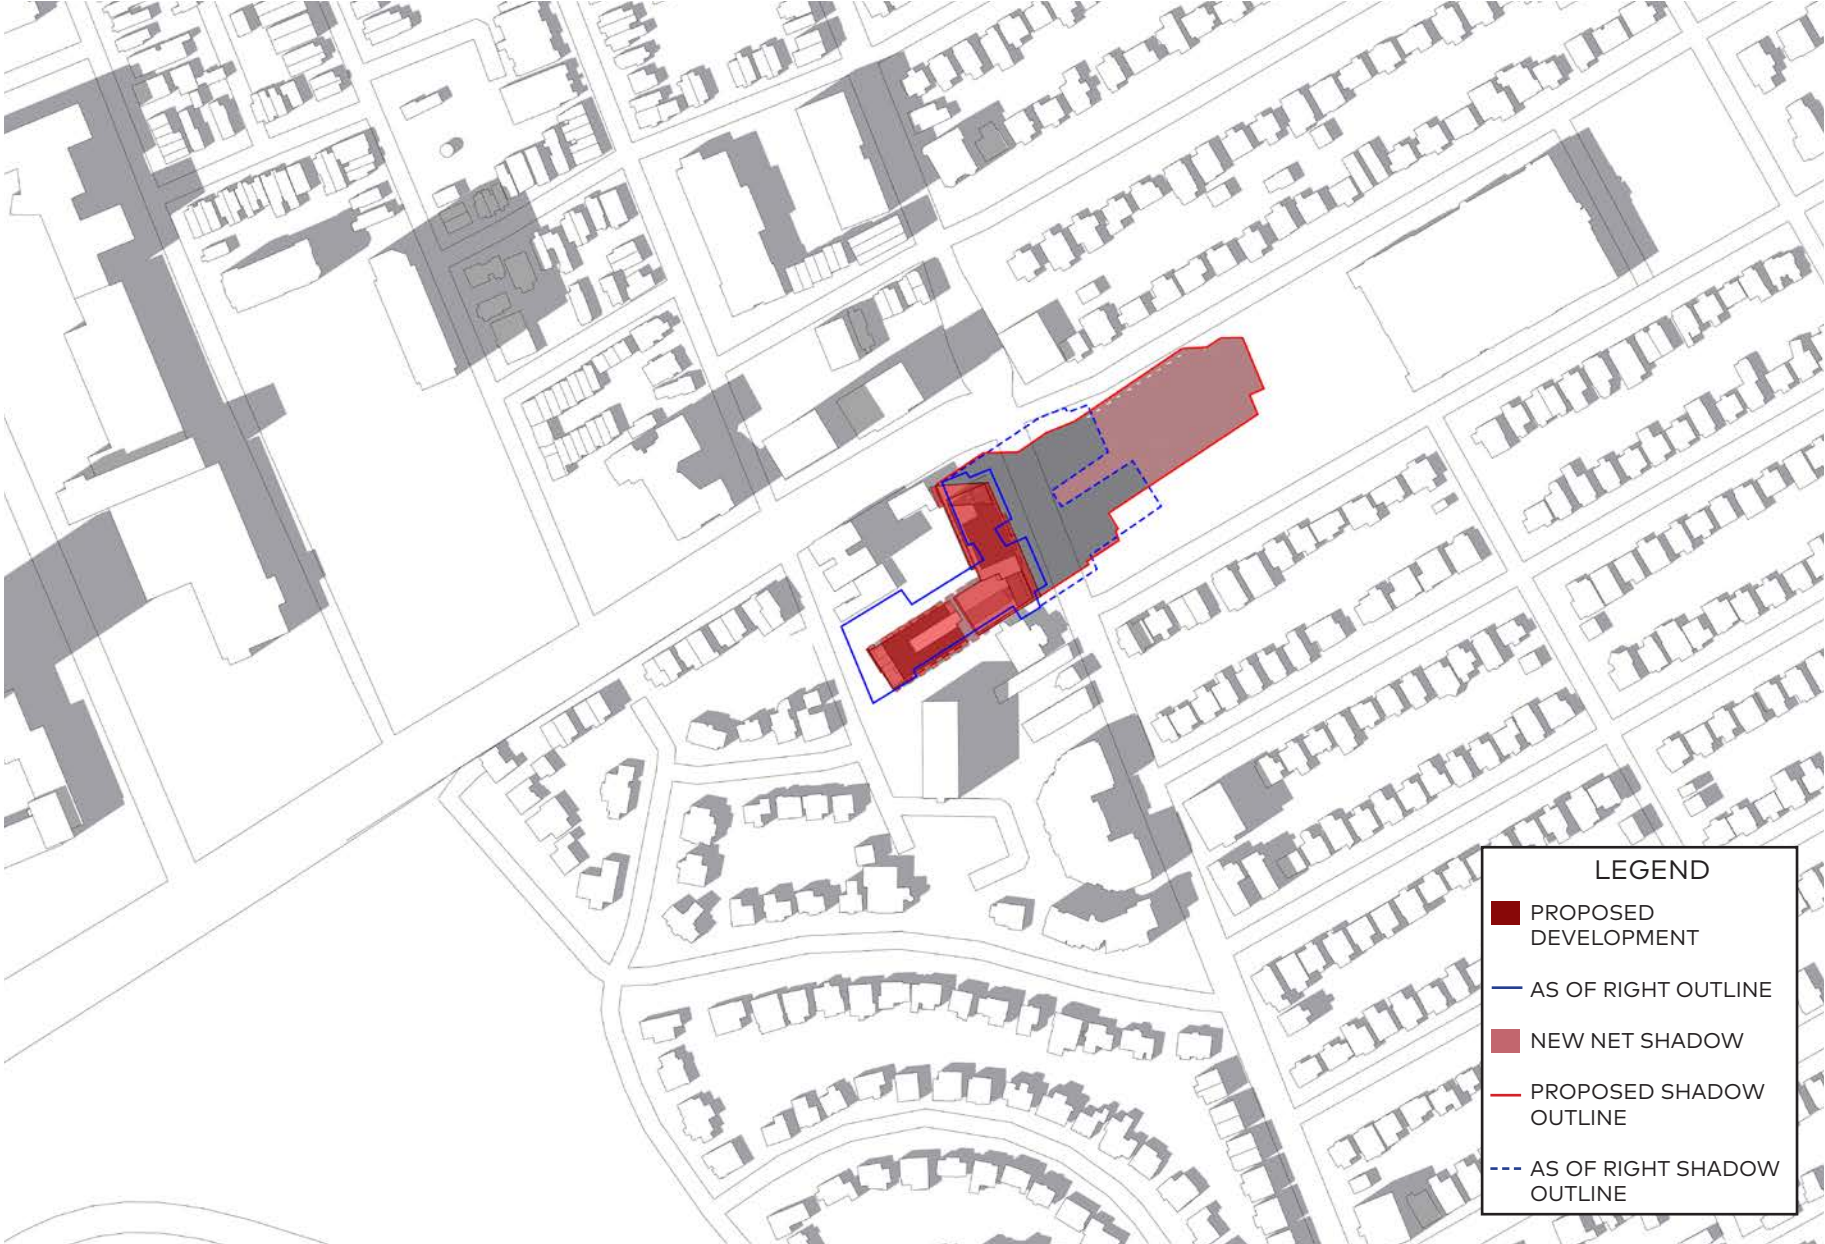

June 21, 6pm

LEGEND

- PROPOSED DEVELOPMENT
- AS OF RIGHT OUTLINE
- NEW NET SHADOW
- PROPOSED SHADOW OUTLINE
- - - AS OF RIGHT SHADOW OUTLINE

June 21, 7pm

June 21, 8pm

LEGEND

- PROPOSED DEVELOPMENT
- AS OF RIGHT OUTLINE
- NEW NET SHADOW
- PROPOSED SHADOW OUTLINE
- - - AS OF RIGHT SHADOW OUTLINE

September 21, 8am

September 21, 10am

September 21, 11am

LEGEND

- PROPOSED DEVELOPMENT
- AS OF RIGHT OUTLINE
- NEW NET SHADOW
- PROPOSED SHADOW OUTLINE
- - - AS OF RIGHT SHADOW OUTLINE

September 21, 12pm

September 21, 1pm

September 21, 2pm

September 21, 3pm

September 21, 4pm

December 21, 8am

December 21, 9am

December 21, 10am

December 21, 11am

December 21, 12pm

December 21, 1pm

December 21, 2pm

December 21, 3pm

December 21, 4pm