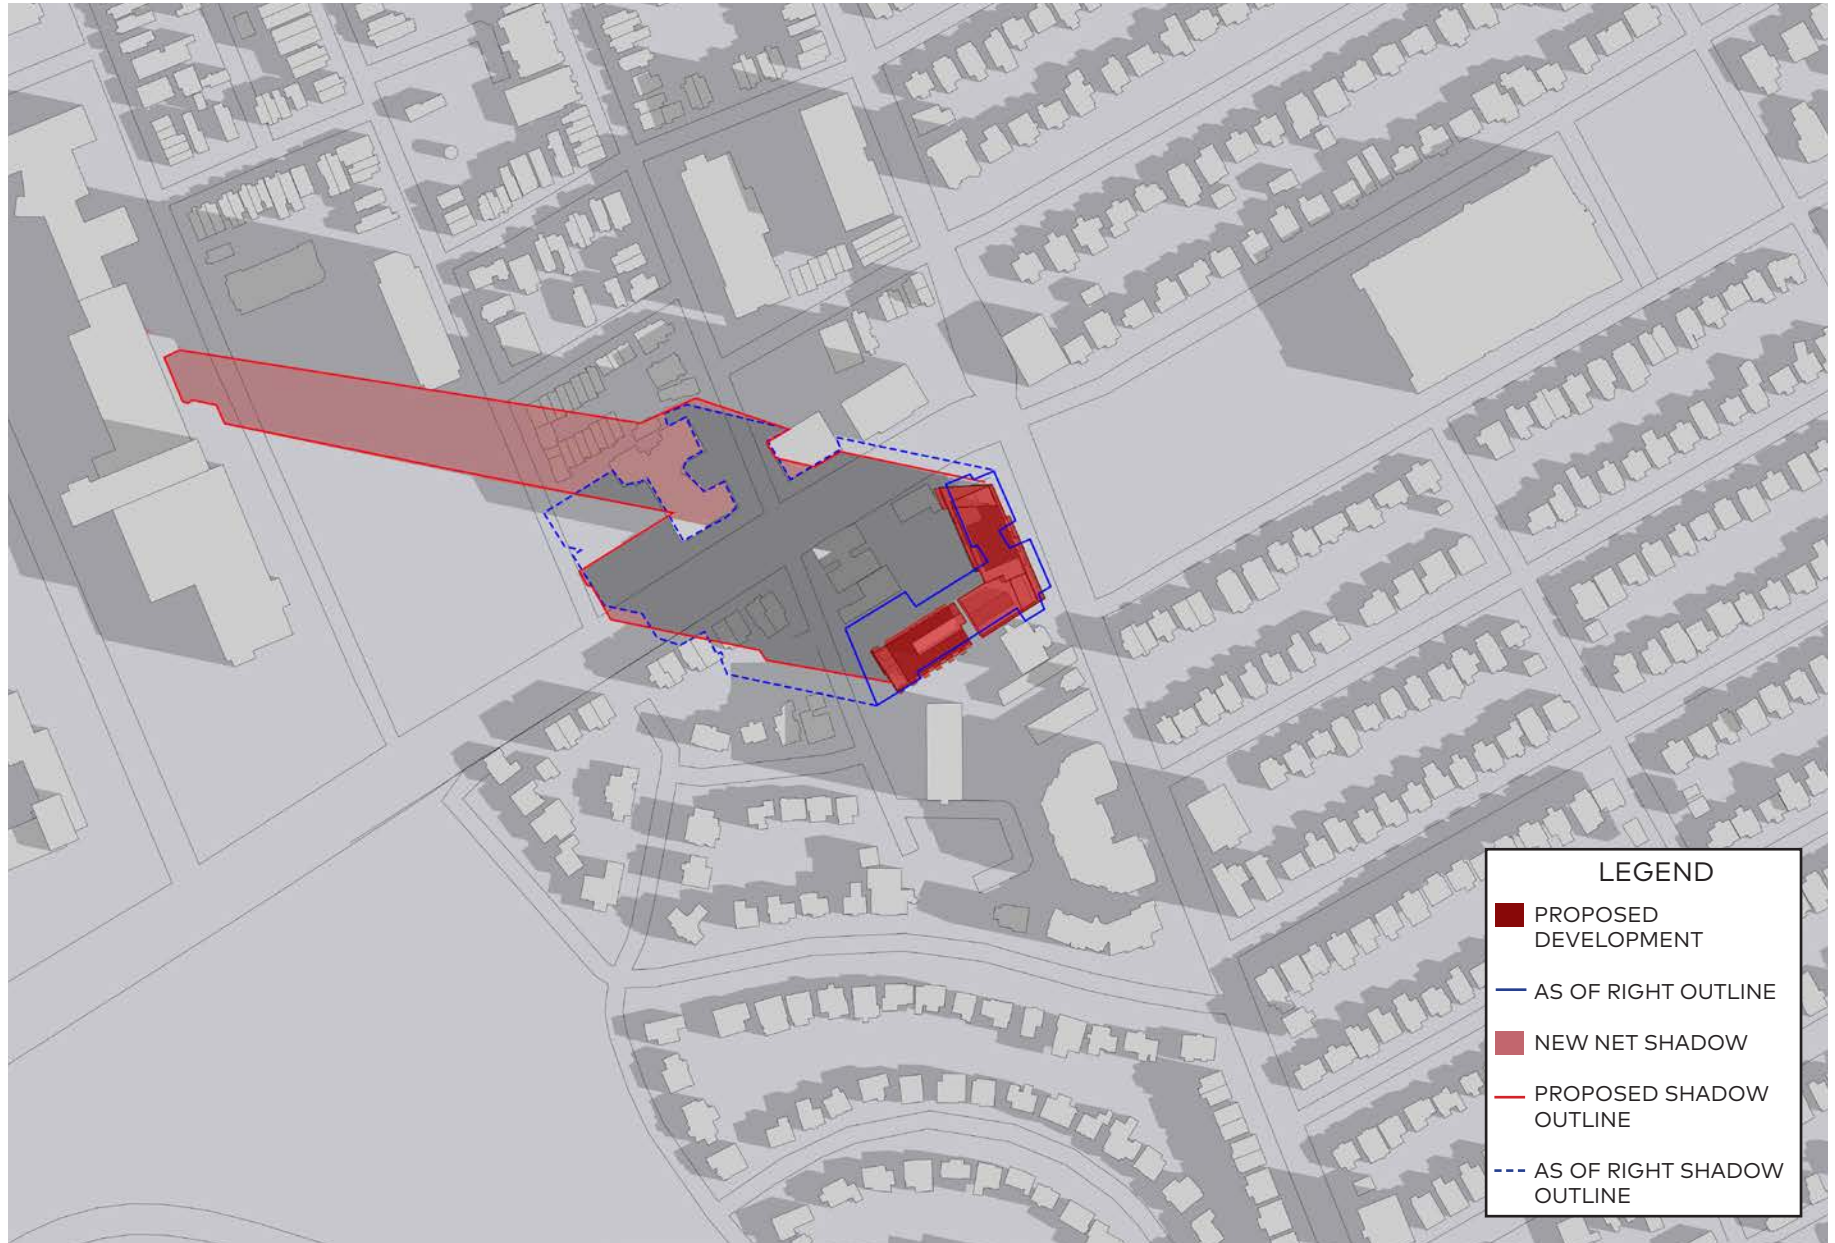

June 21, 6pm

LEGEND

- PROPOSED DEVELOPMENT
- AS OF RIGHT OUTLINE
- NEW NET SHADOW
- PROPOSED SHADOW OUTLINE
- - - AS OF RIGHT SHADOW OUTLINE

June 21, 7pm

June 21, 8pm

LEGEND

- PROPOSED DEVELOPMENT
- AS OF RIGHT OUTLINE
- NEW NET SHADOW
- PROPOSED SHADOW OUTLINE
- - - AS OF RIGHT SHADOW OUTLINE

September 21, 8am

September 21, 10am

September 21, 11am

LEGEND

- PROPOSED DEVELOPMENT
- AS OF RIGHT OUTLINE
- NEW NET SHADOW
- PROPOSED SHADOW OUTLINE
- - - AS OF RIGHT SHADOW OUTLINE

September 21, 12pm

September 21, 1pm

September 21, 2pm

September 21, 3pm

September 21, 4pm

December 21, 8am

December 21, 9am

December 21, 10am

December 21, 11am

December 21, 12pm

December 21, 1pm

December 21, 2pm

December 21, 3pm

December 21, 4pm