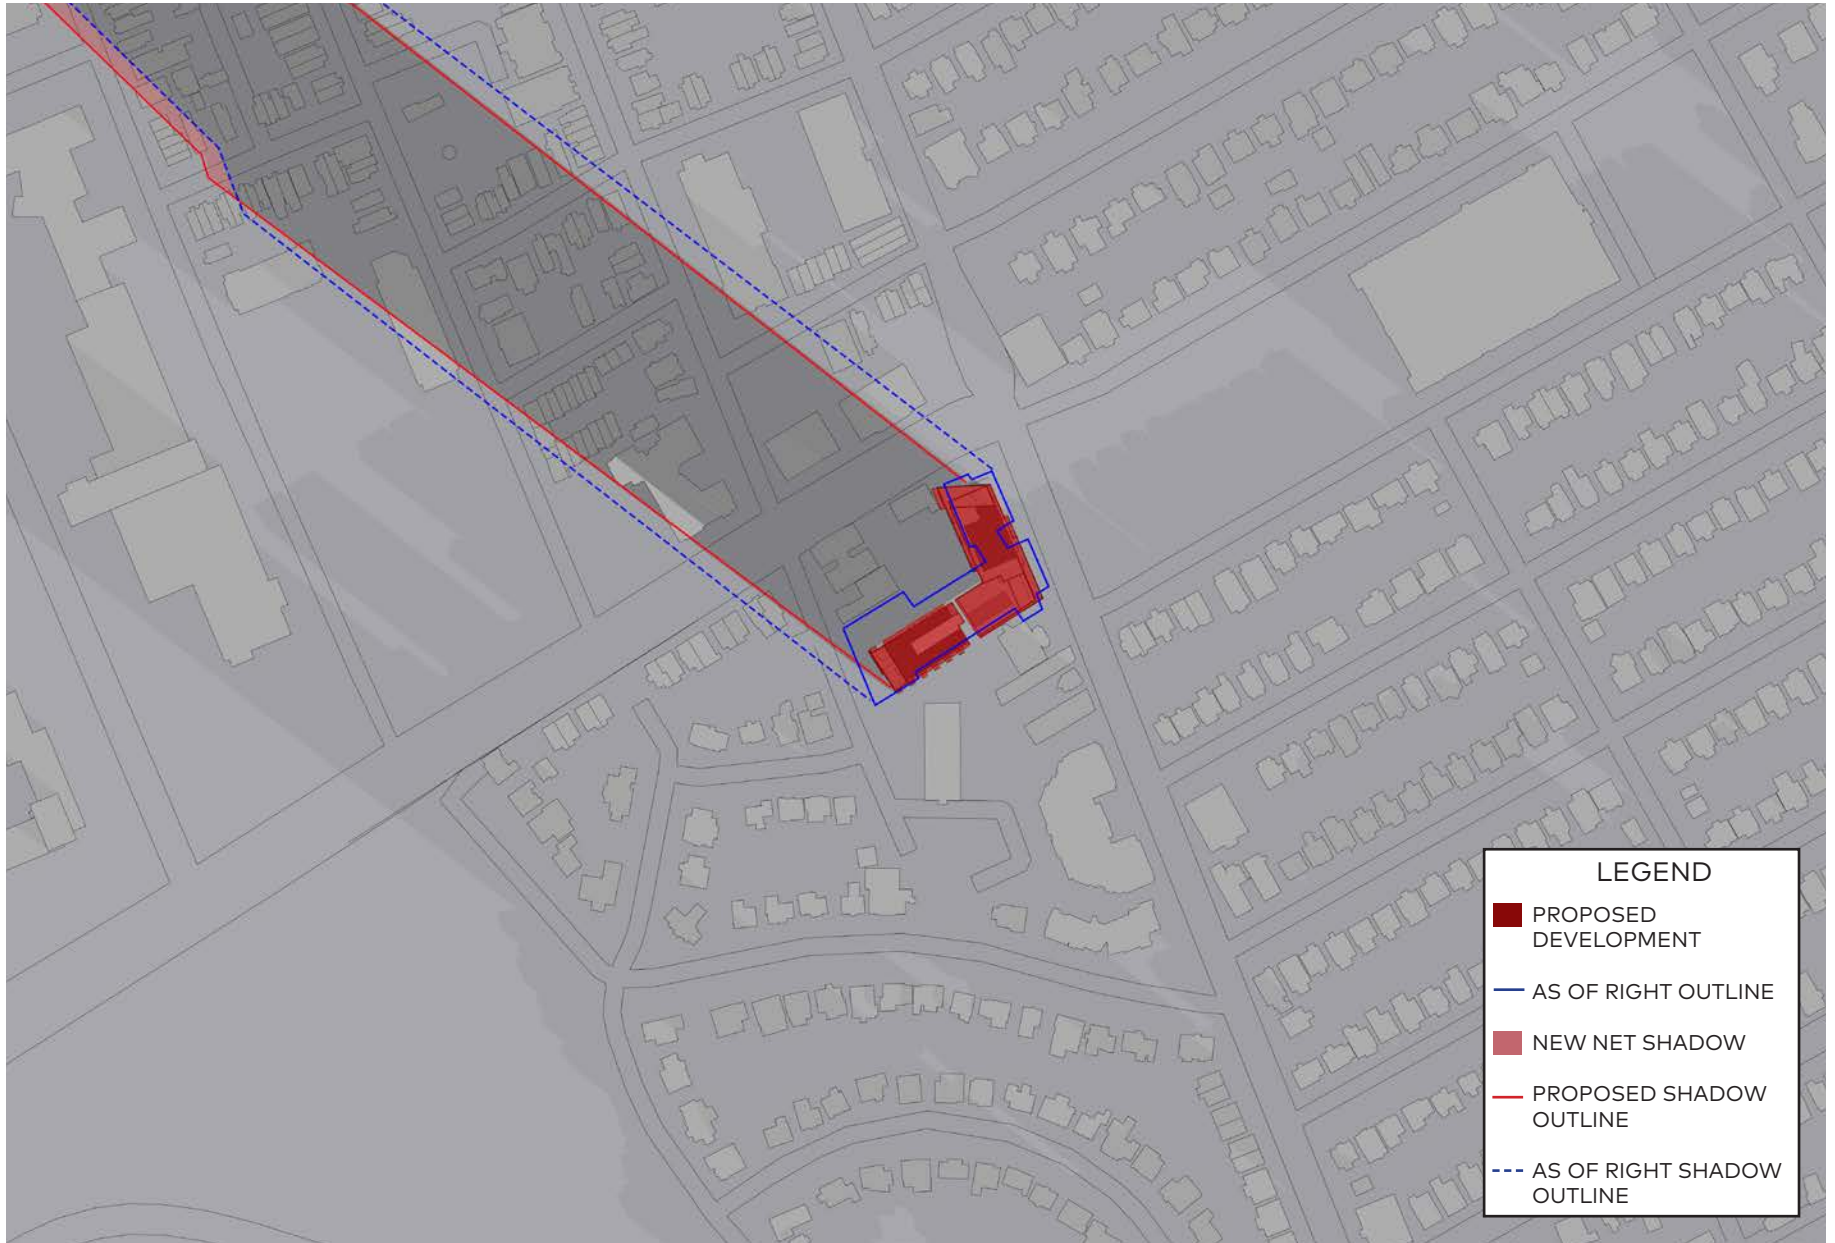

September 21, 8am

September 21, 10am

September 21, 11am

LEGEND

- PROPOSED DEVELOPMENT
- AS OF RIGHT OUTLINE
- NEW NET SHADOW
- PROPOSED SHADOW OUTLINE
- - - AS OF RIGHT SHADOW OUTLINE

September 21, 12pm

September 21, 1pm

September 21, 2pm

September 21, 3pm

September 21, 4pm

December 21, 8am

December 21, 9am

December 21, 10am

December 21, 11am

December 21, 12pm

December 21, 1pm

December 21, 2pm

December 21, 3pm

December 21, 4pm