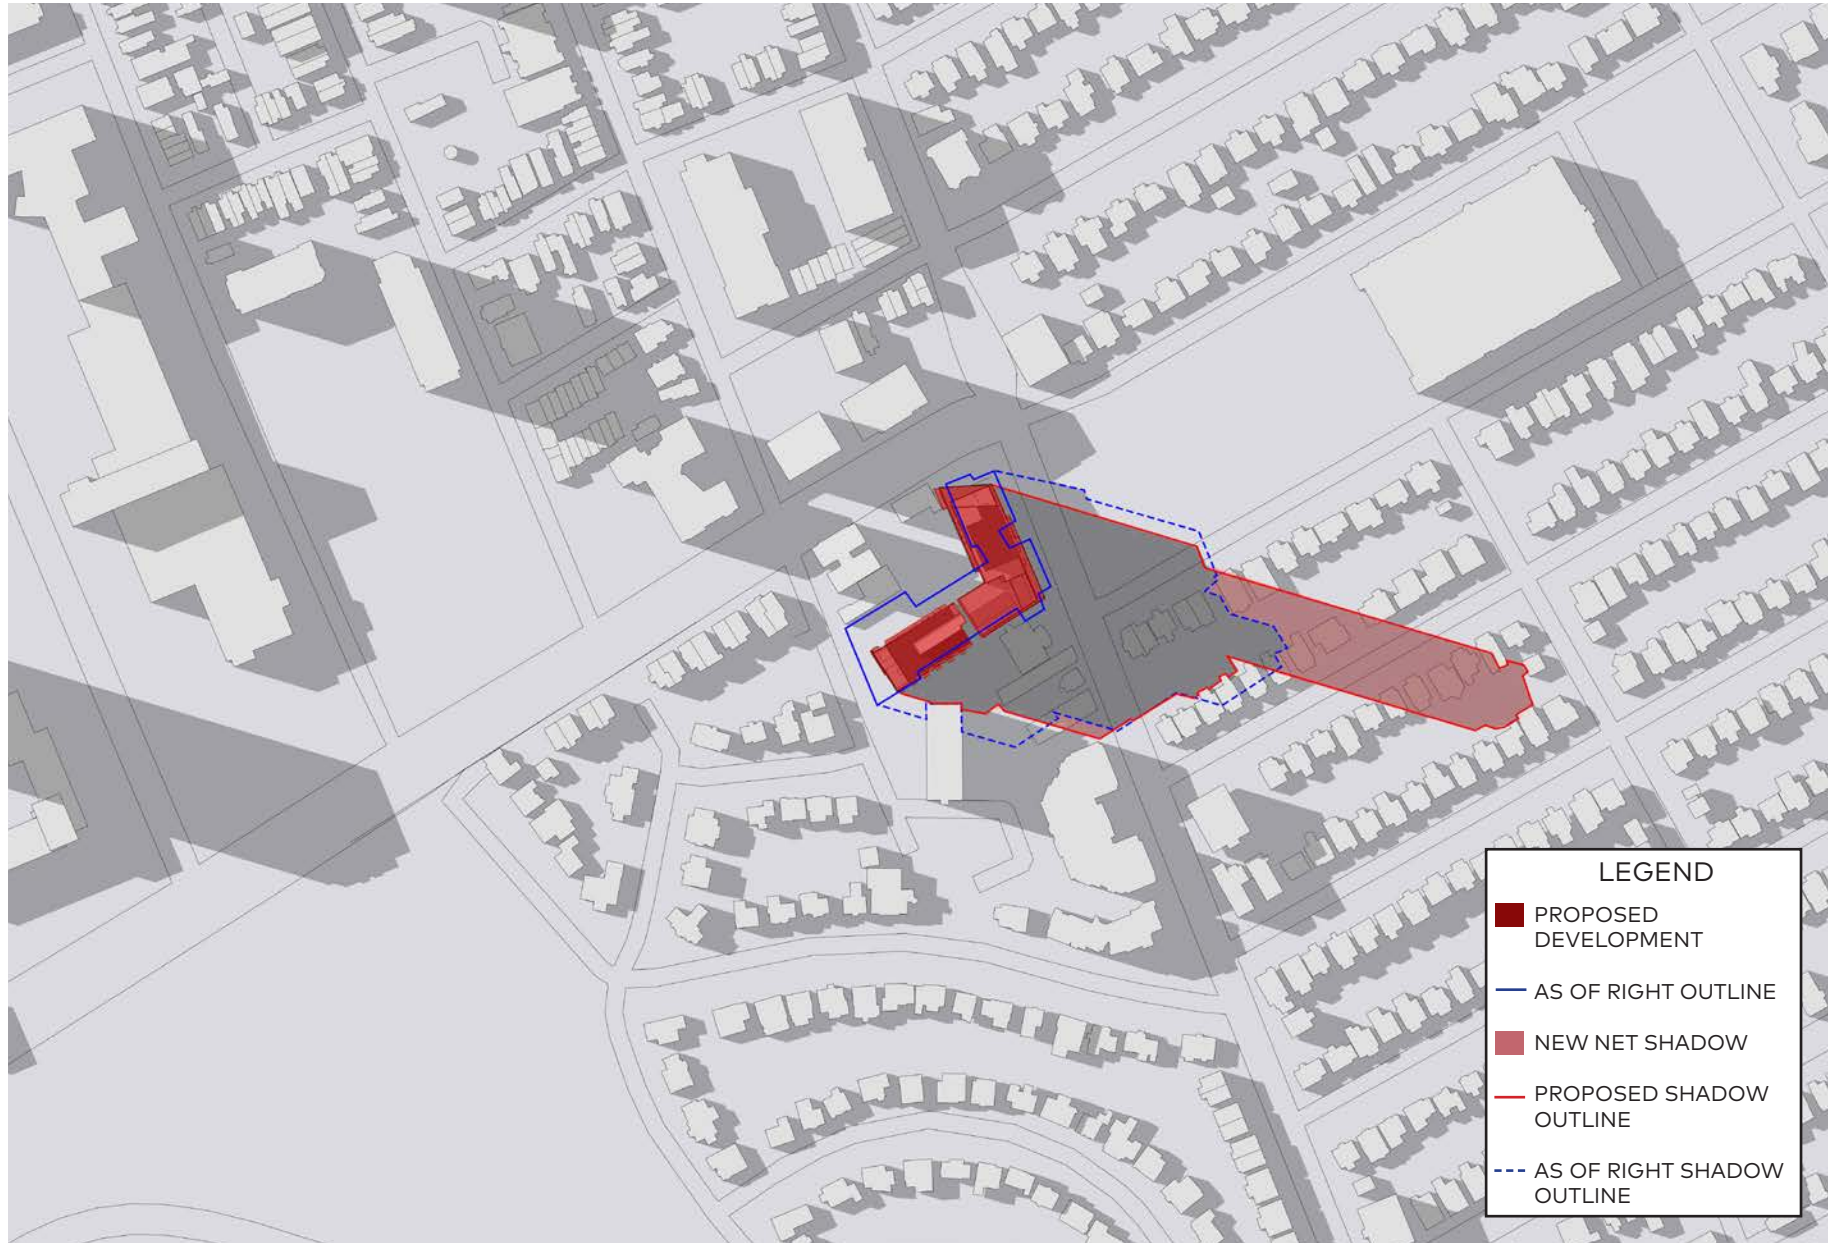

June 21, 6pm

LEGEND

- PROPOSED DEVELOPMENT
- AS OF RIGHT OUTLINE
- NEW NET SHADOW
- PROPOSED SHADOW OUTLINE
- - - AS OF RIGHT SHADOW OUTLINE

June 21, 7pm

June 21, 8pm

LEGEND

- PROPOSED DEVELOPMENT
- AS OF RIGHT OUTLINE
- NEW NET SHADOW
- PROPOSED SHADOW OUTLINE
- - - AS OF RIGHT SHADOW OUTLINE

September 21, 8am

September 21, 10am

September 21, 11am

LEGEND

- PROPOSED DEVELOPMENT
- AS OF RIGHT OUTLINE
- NEW NET SHADOW
- PROPOSED SHADOW OUTLINE
- - - AS OF RIGHT SHADOW OUTLINE

September 21, 12pm

September 21, 1pm

September 21, 2pm

September 21, 3pm

September 21, 4pm

December 21, 8am

December 21, 9am

December 21, 10am

December 21, 11am

December 21, 12pm

December 21, 1pm

December 21, 2pm

December 21, 3pm

December 21, 4pm