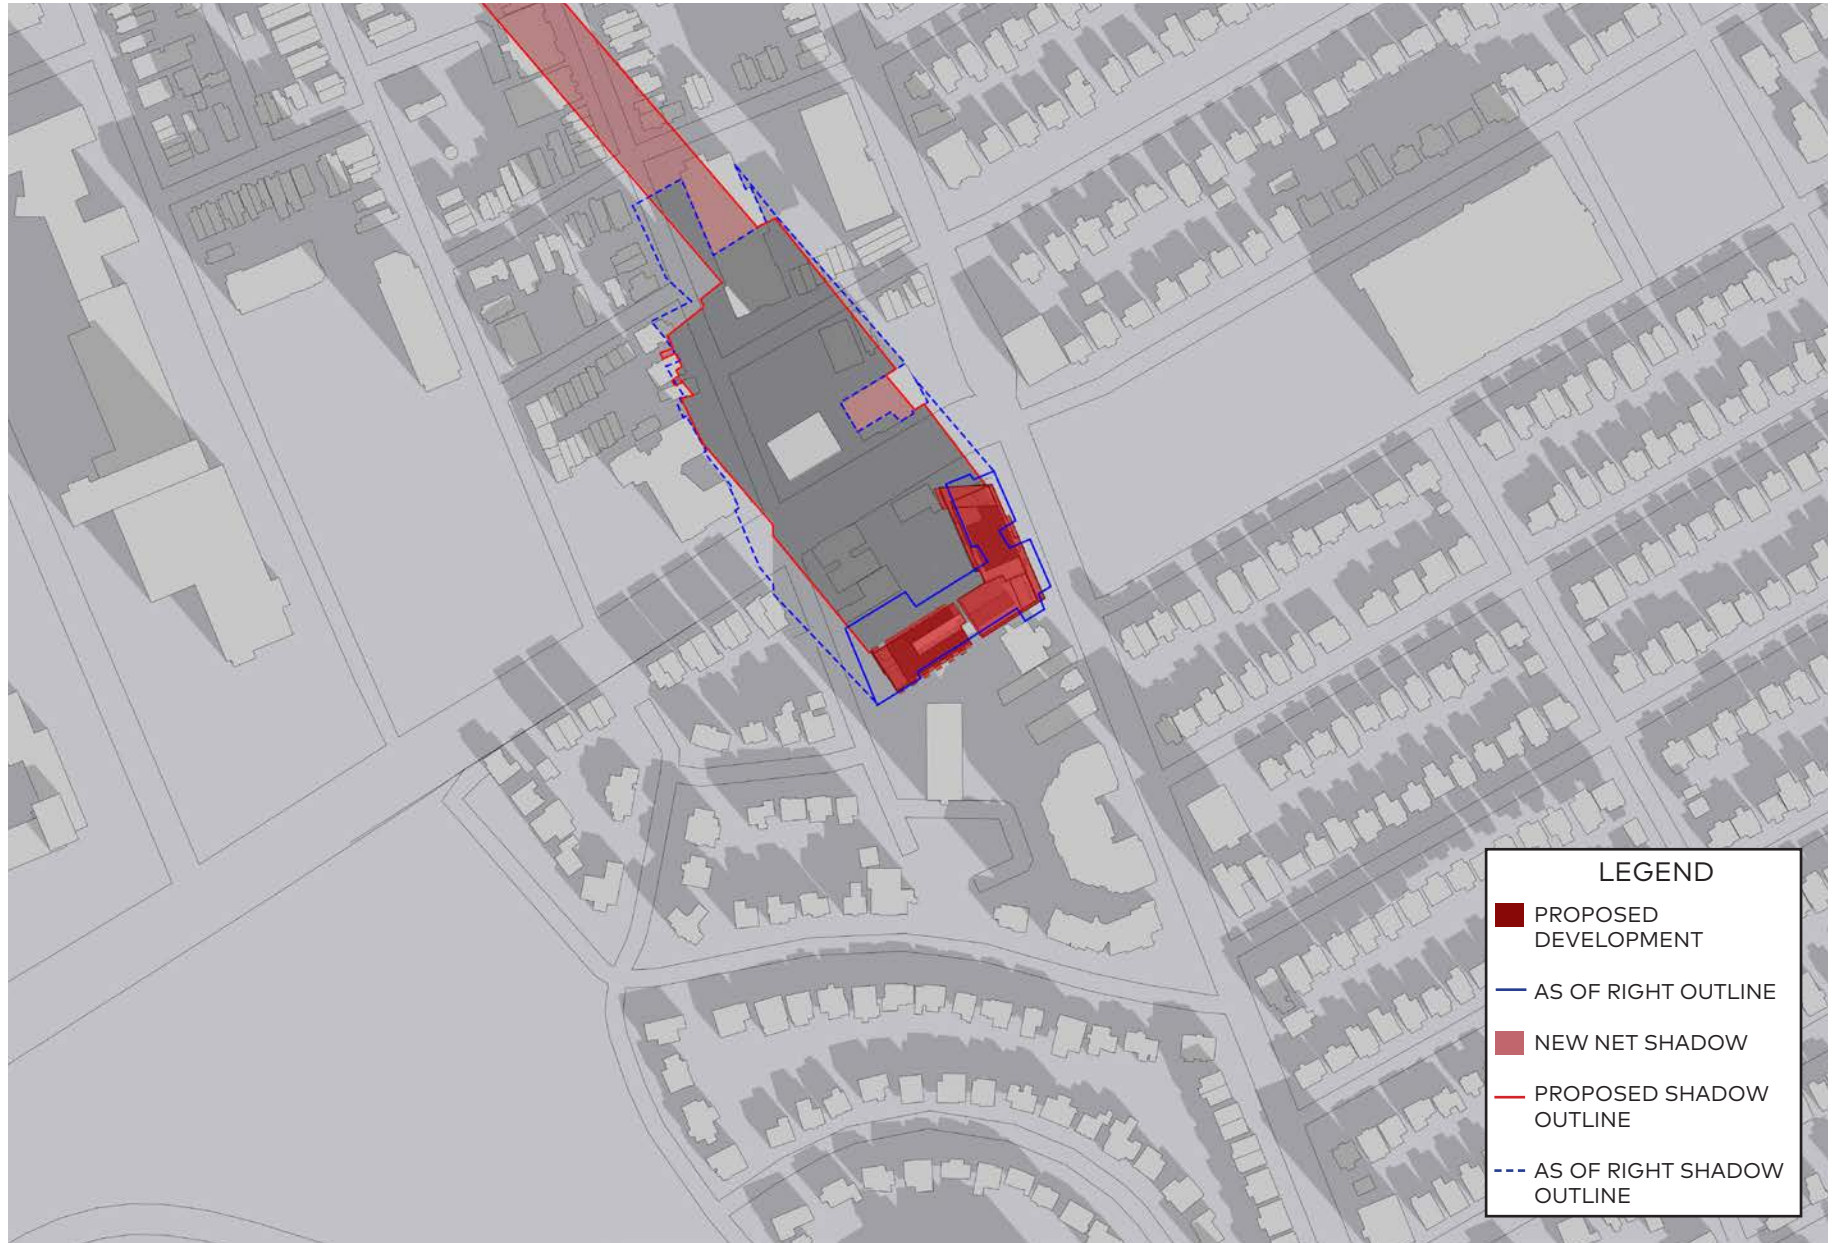

June 21, 6pm

LEGEND

- PROPOSED DEVELOPMENT
- AS OF RIGHT OUTLINE
- NEW NET SHADOW
- PROPOSED SHADOW OUTLINE
- - - AS OF RIGHT SHADOW OUTLINE

June 21, 7pm

June 21, 8pm

LEGEND

- PROPOSED DEVELOPMENT
- AS OF RIGHT OUTLINE
- NEW NET SHADOW
- PROPOSED SHADOW OUTLINE
- - - AS OF RIGHT SHADOW OUTLINE

September 21, 8am

September 21, 10am

September 21, 11am

LEGEND

- PROPOSED DEVELOPMENT
- AS OF RIGHT OUTLINE
- NEW NET SHADOW
- PROPOSED SHADOW OUTLINE
- - - AS OF RIGHT SHADOW OUTLINE

September 21, 12pm

September 21, 1pm

September 21, 2pm

September 21, 3pm

September 21, 4pm

December 21, 8am

December 21, 9am

December 21, 10am

December 21, 11am

December 21, 12pm

December 21, 1pm

December 21, 2pm

December 21, 3pm

December 21, 4pm