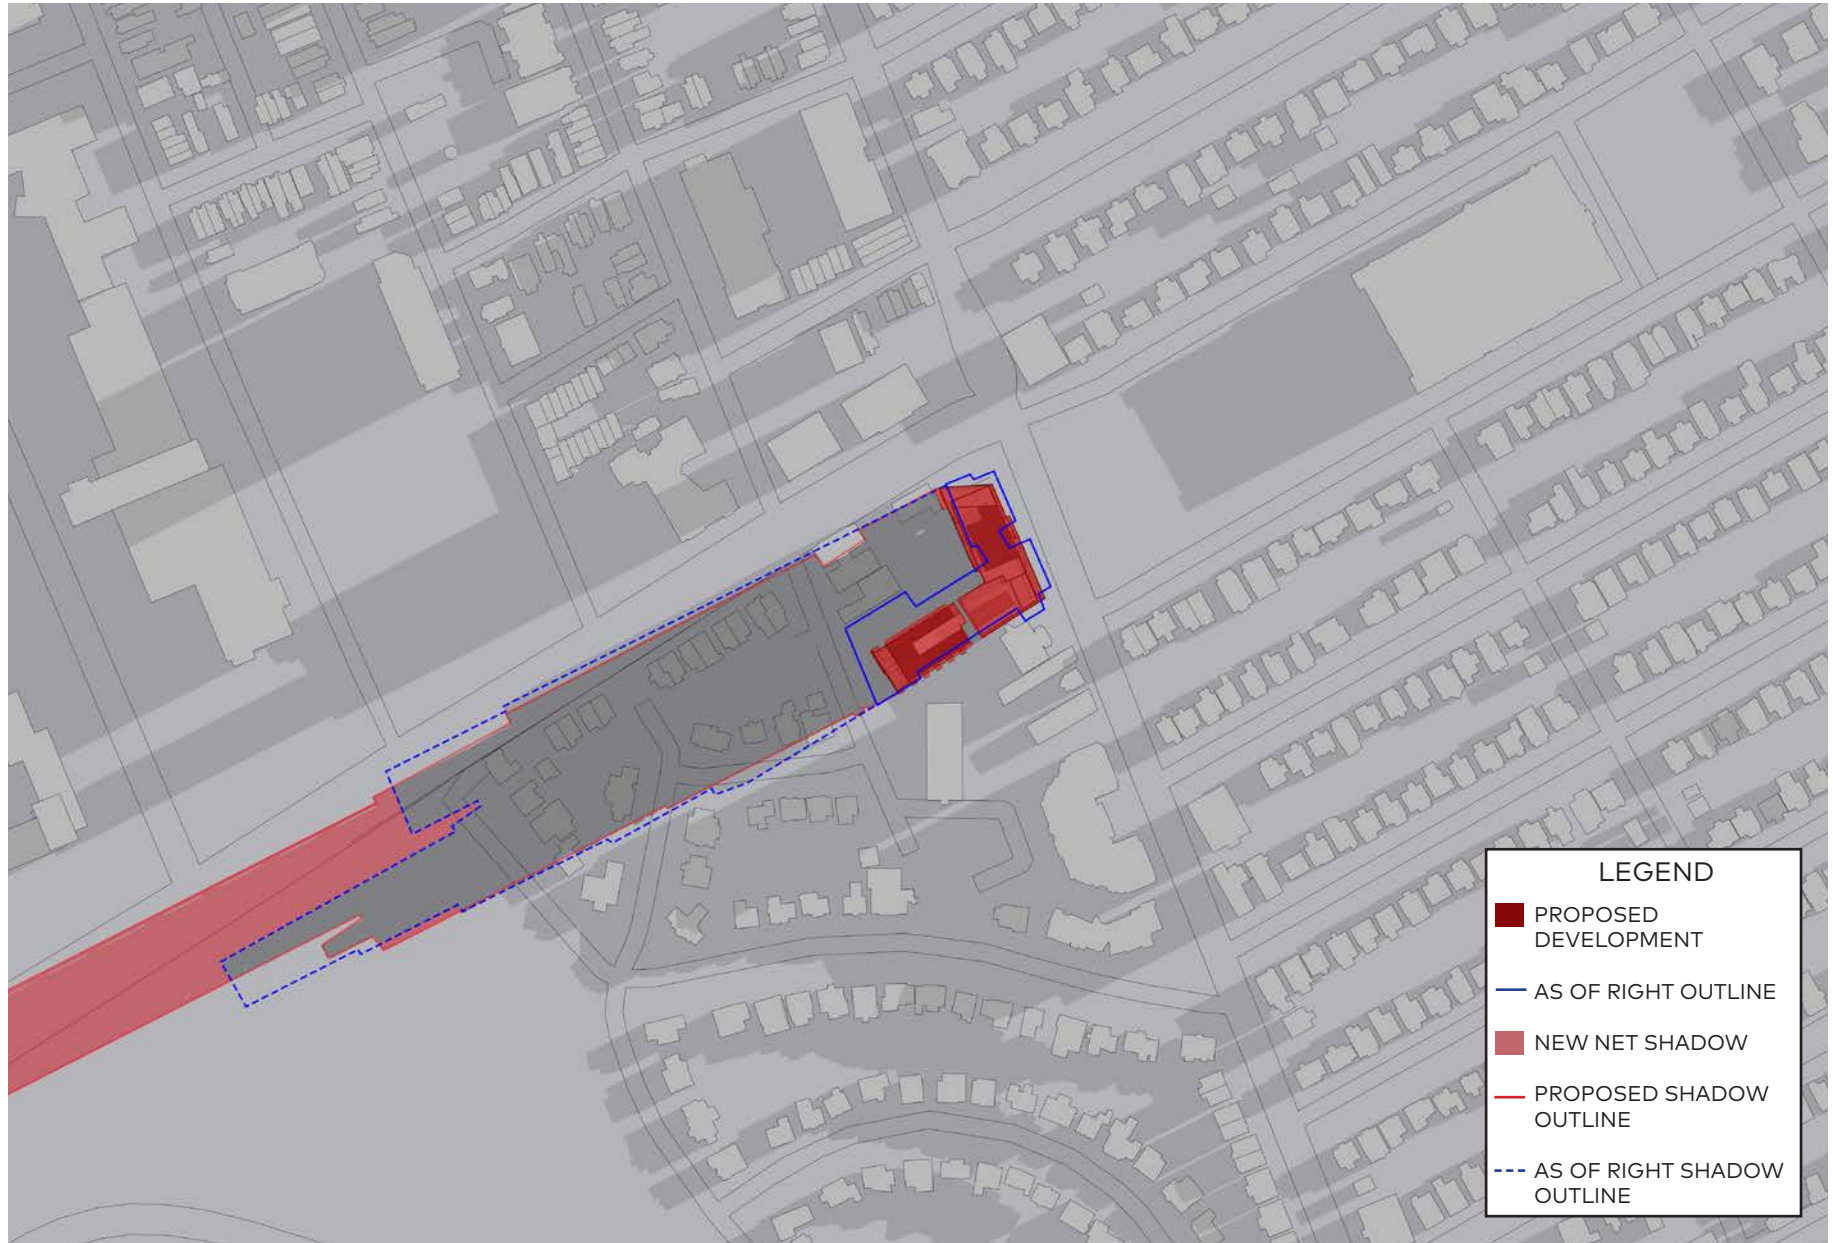

June 21, 6am

June 21, 8am

LEGEND

- PROPOSED DEVELOPMENT
- AS OF RIGHT OUTLINE
- NEW NET SHADOW
- PROPOSED SHADOW OUTLINE
- - - AS OF RIGHT SHADOW OUTLINE

June 21, 9am

LEGEND

- PROPOSED DEVELOPMENT
- AS OF RIGHT OUTLINE
- NEW NET SHADOW
- PROPOSED SHADOW OUTLINE
- - - AS OF RIGHT SHADOW OUTLINE

June 21, 10am

LEGEND

- PROPOSED DEVELOPMENT
- AS OF RIGHT OUTLINE
- NEW NET SHADOW
- - - PROPOSED SHADOW OUTLINE
- - - AS OF RIGHT SHADOW OUTLINE

June 21, 11am

LEGEND

- PROPOSED DEVELOPMENT
- AS OF RIGHT OUTLINE
- NEW NET SHADOW
- PROPOSED SHADOW OUTLINE
- AS OF RIGHT SHADOW OUTLINE

June 21, 12pm

June 21, 1pm

LEGEND

- PROPOSED DEVELOPMENT
- AS OF RIGHT OUTLINE
- NEW NET SHADOW
- PROPOSED SHADOW OUTLINE
- - - AS OF RIGHT SHADOW OUTLINE

June 21, 2pm

June 21, 3pm

June 21, 4pm

June 21, 5pm

September 21, 8am

September 21, 10am

September 21, 11am

LEGEND

- PROPOSED DEVELOPMENT
- AS OF RIGHT OUTLINE
- NEW NET SHADOW
- PROPOSED SHADOW OUTLINE
- - - AS OF RIGHT SHADOW OUTLINE

September 21, 12pm

September 21, 1pm