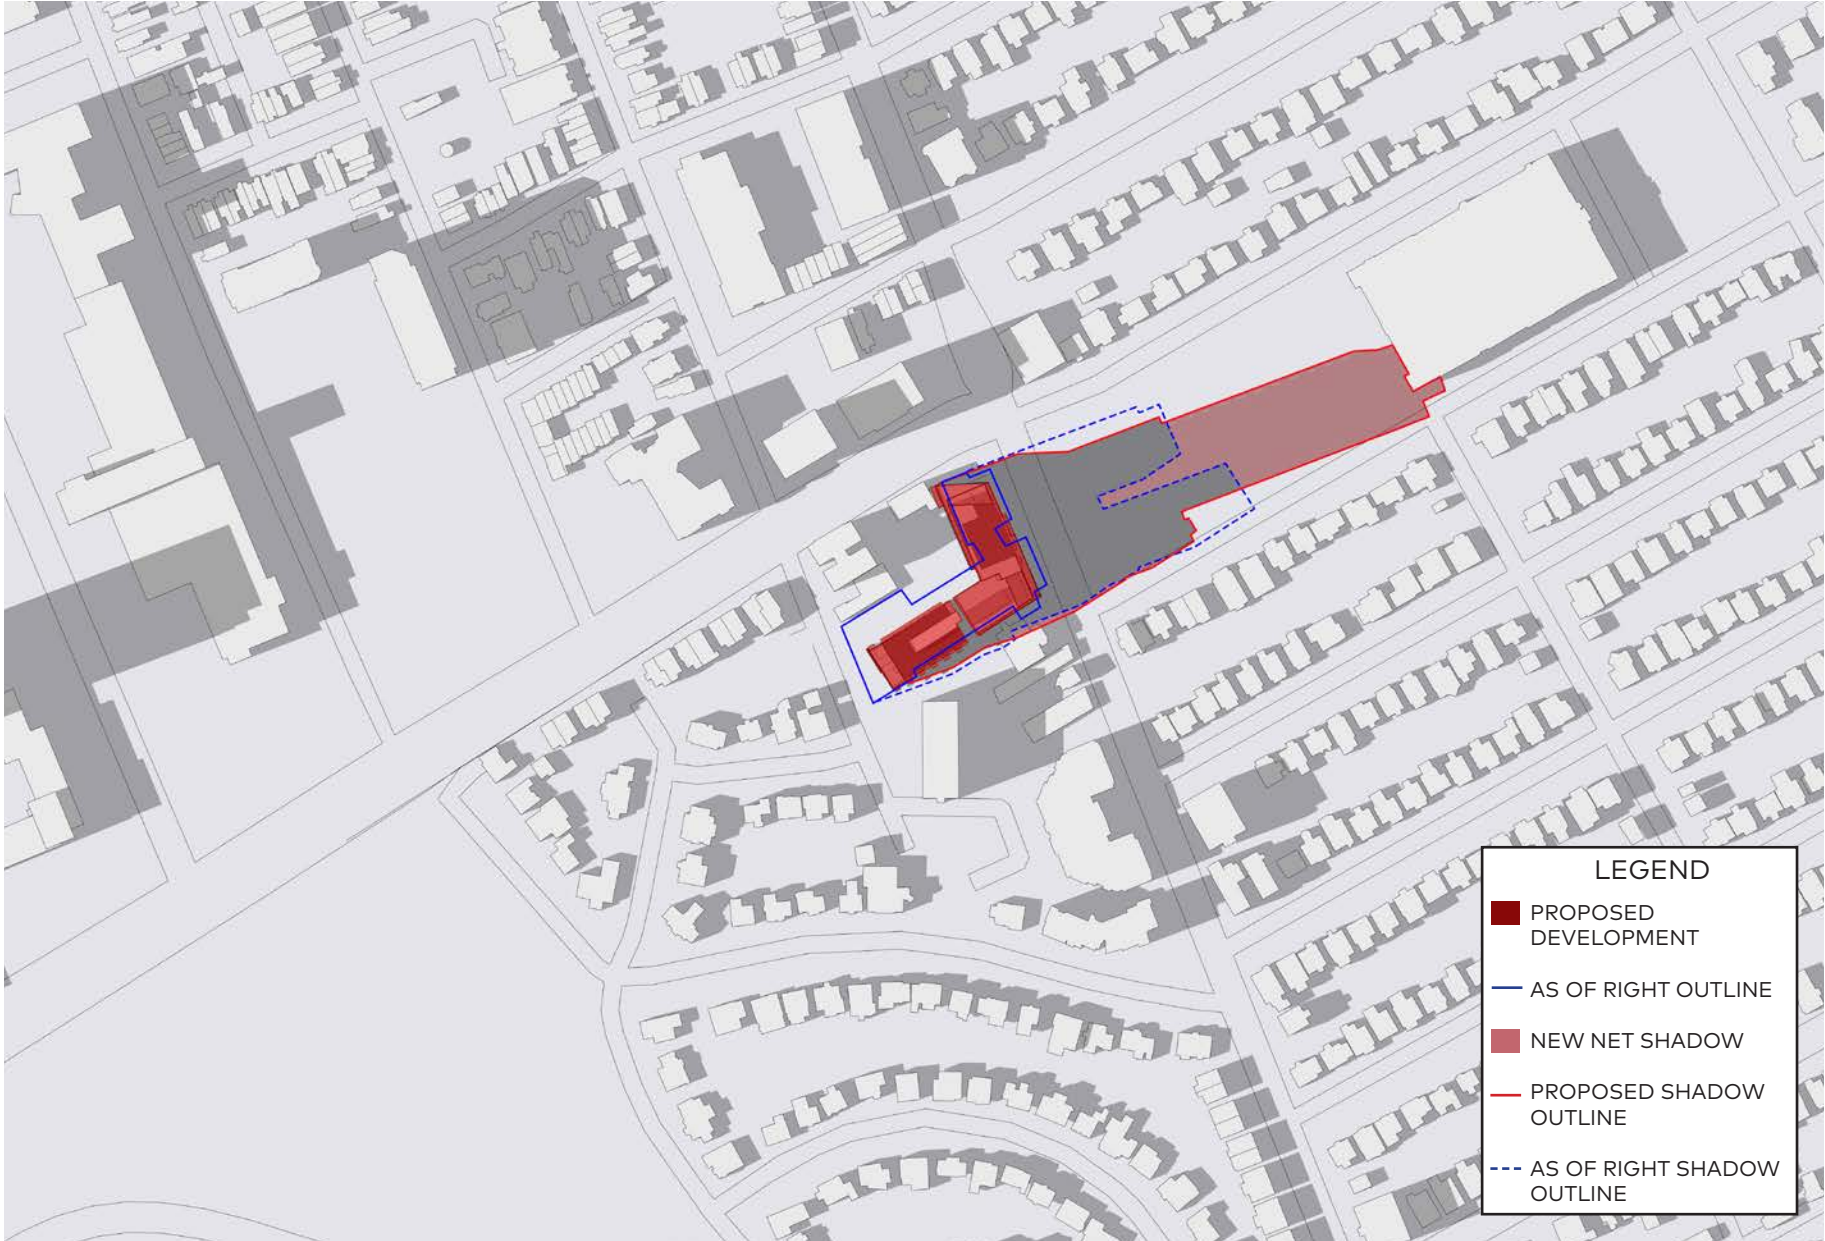

September 21, 8am

September 21, 10am

September 21, 11am

LEGEND

- PROPOSED DEVELOPMENT
- AS OF RIGHT OUTLINE
- NEW NET SHADOW
- PROPOSED SHADOW OUTLINE
- - - AS OF RIGHT SHADOW OUTLINE

September 21, 12pm

September 21, 1pm

September 21, 2pm

September 21, 3pm

September 21, 4pm

December 21, 8am

December 21, 9am

December 21, 10am

December 21, 11am

December 21, 12pm

December 21, 1pm

December 21, 2pm

December 21, 3pm

December 21, 4pm