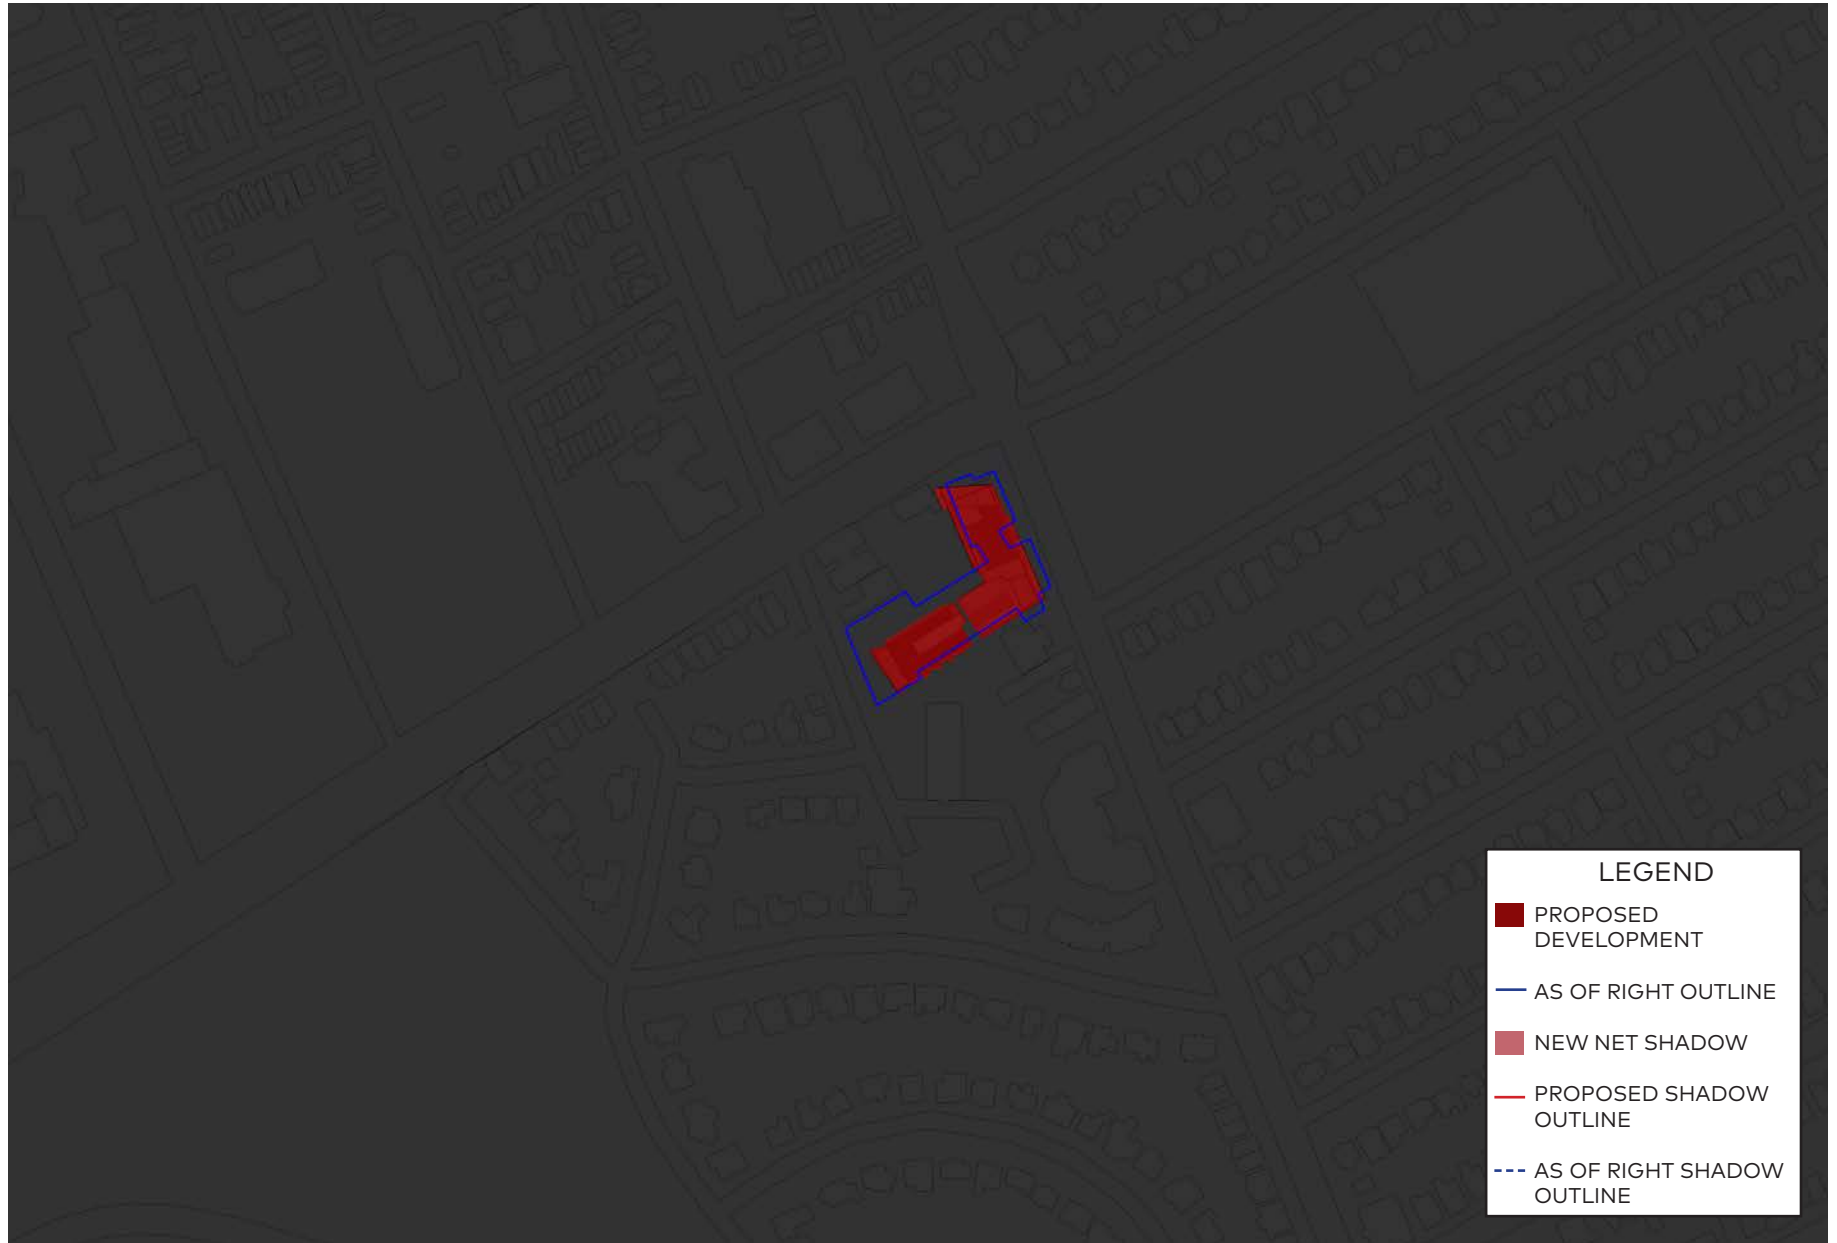

June 21, 6pm

LEGEND

- PROPOSED DEVELOPMENT
- AS OF RIGHT OUTLINE
- NEW NET SHADOW
- PROPOSED SHADOW OUTLINE
- - - AS OF RIGHT SHADOW OUTLINE

June 21, 7pm

June 21, 8pm

LEGEND

- PROPOSED DEVELOPMENT
- AS OF RIGHT OUTLINE
- NEW NET SHADOW
- PROPOSED SHADOW OUTLINE
- - - AS OF RIGHT SHADOW OUTLINE

September 21, 8am

September 21, 10am

September 21, 11am

LEGEND

- PROPOSED DEVELOPMENT
- AS OF RIGHT OUTLINE
- NEW NET SHADOW
- PROPOSED SHADOW OUTLINE
- - - AS OF RIGHT SHADOW OUTLINE

September 21, 12pm

September 21, 1pm

September 21, 2pm

September 21, 3pm

September 21, 4pm

December 21, 8am

December 21, 9am

December 21, 10am

December 21, 11am

December 21, 12pm

December 21, 1pm

December 21, 2pm

December 21, 3pm

December 21, 4pm