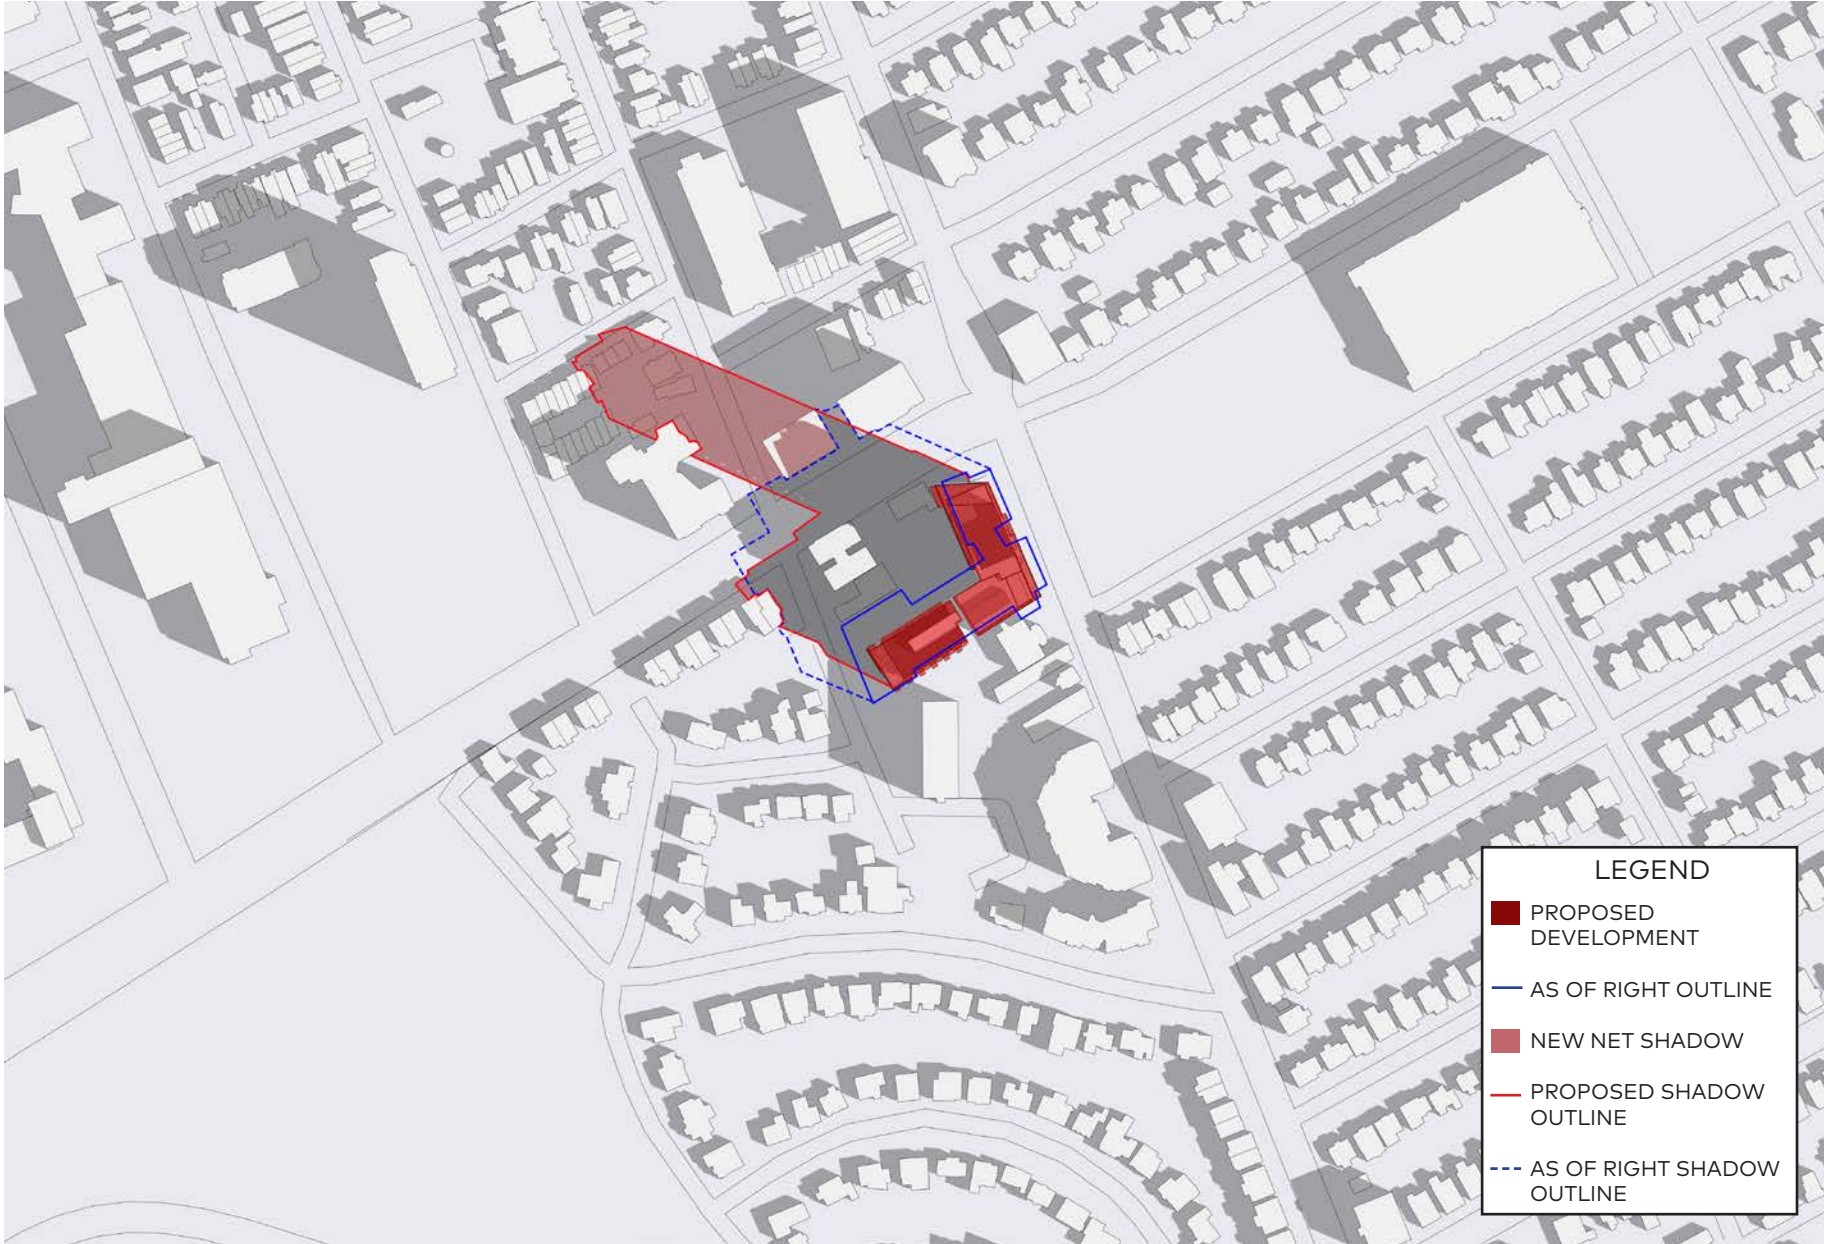

June 21, 6pm

LEGEND

- PROPOSED DEVELOPMENT
- AS OF RIGHT OUTLINE
- NEW NET SHADOW
- PROPOSED SHADOW OUTLINE
- - - AS OF RIGHT SHADOW OUTLINE

June 21, 7pm

June 21, 8pm

LEGEND

- PROPOSED DEVELOPMENT
- AS OF RIGHT OUTLINE
- NEW NET SHADOW
- PROPOSED SHADOW OUTLINE
- - - AS OF RIGHT SHADOW OUTLINE

September 21, 8am

September 21, 10am

September 21, 11am

LEGEND

- PROPOSED DEVELOPMENT
- AS OF RIGHT OUTLINE
- NEW NET SHADOW
- PROPOSED SHADOW OUTLINE
- - - AS OF RIGHT SHADOW OUTLINE

September 21, 12pm

September 21, 1pm

September 21, 2pm

September 21, 3pm

September 21, 4pm

December 21, 8am

December 21, 9am

December 21, 10am

December 21, 11am

December 21, 12pm

December 21, 1pm

December 21, 2pm

December 21, 3pm

December 21, 4pm