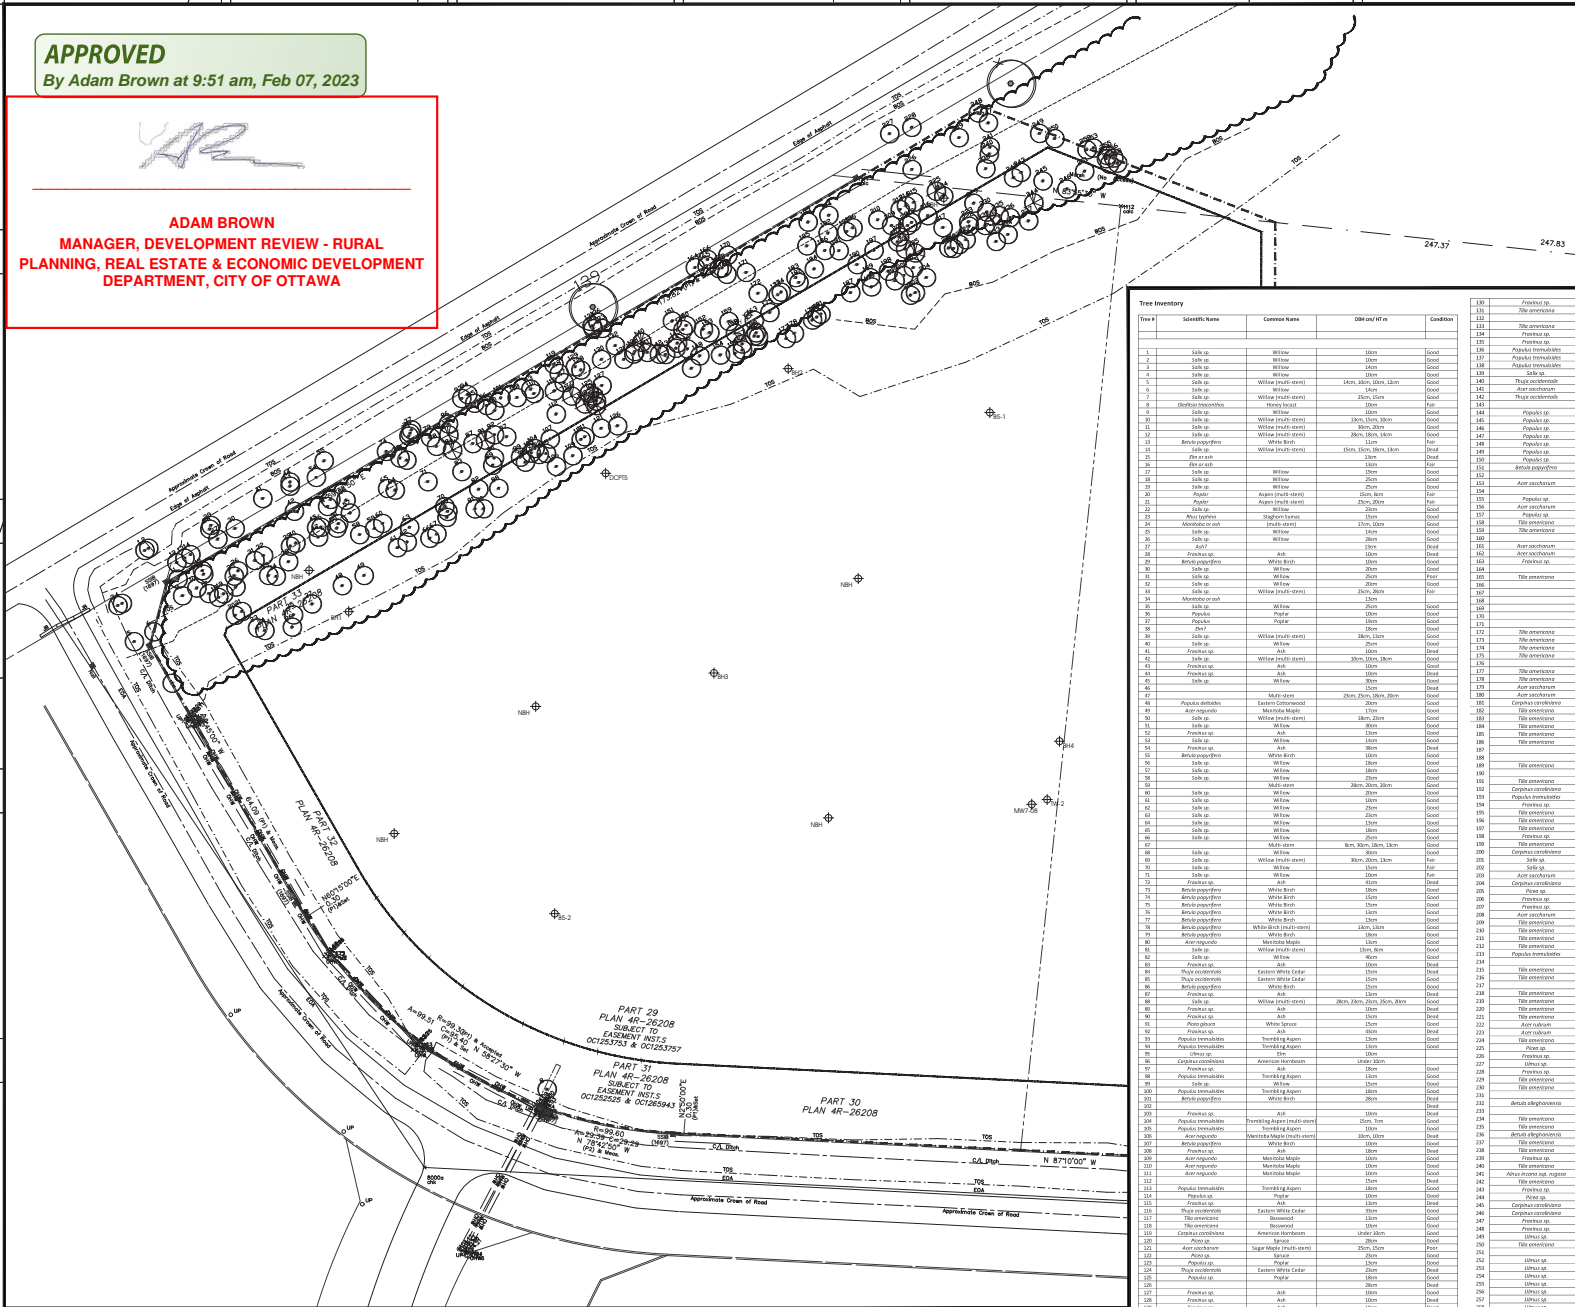

APPROVED
By Adam Brown at 9:51 am, Feb 07, 2023

AR

ADAM BROWN
MANAGER, DEVELOPMENT REVIEW - RURAL
PLANNING, REAL ESTATE & ECONOMIC DEVELOPMENT
DEPARTMENT, CITY OF OTTAWA

DRAWING LEGEND

- PROPERTY LINE
- SETBACK LINES
- WATERCOURSE SETBACK LINE
- TOP OF SLOPE (TOS)
- BOTTOM OF SLOPE (BOS)
- BOREHOLE
- GAS PIPELINE POLE
- LIGHT STANDARD
- UTILITY POLE
- TEST WELL LOCATIONS
- OVERHEAD WIRE
- CONCRETE JERSEY BARRIER
- EXISTING DECIDUOUS TREE
- EXISTING CONIFEROUS TREE

LEGEND SYMBOLS ARE TYPICAL AND MAY NOT ALL APPLY TO THIS SPECIFIC PROJECT.

PRELIMINARY
NOT FOR CONSTRUCTION

EXISTING CONDITIONS - TREE INVENTORY PLAN

ISSUED FOR SITE PLAN APPROVAL 2021-08-13

WAREHOUSE & CROSS-DOCK FACILITY

301A SCIMME ST. OTTAWA, ONTARIO

TREE CONSERVATION REPORT MAP #1: CURRENT VEGETATION

DATE: 2021-08-13
DRAWN BY: [Name]
CHECKED BY: [Name]
DATE: 2021-08-13

PROJECT # 2001

2001

DATE: 2021-08-13

DATE: 2021-08-13

DATE: 2021-08-13

DATE: 2021-08-13