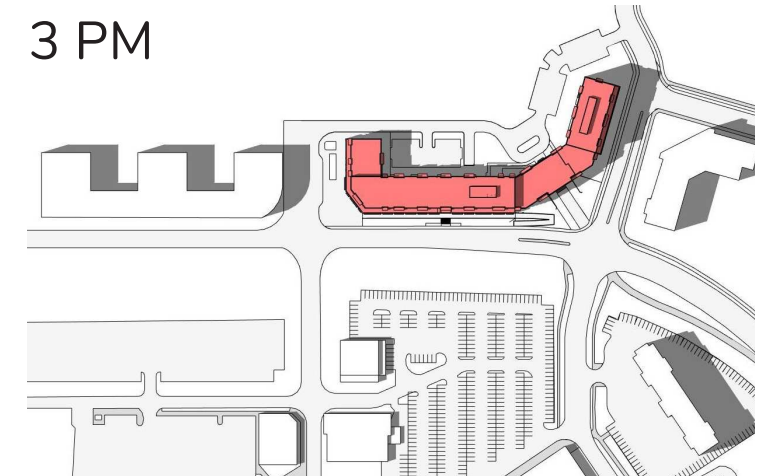

Summer Solstice - June 21st

8 AM

9 AM

10 AM

11 AM

Noon

1 PM

2 PM

3 PM