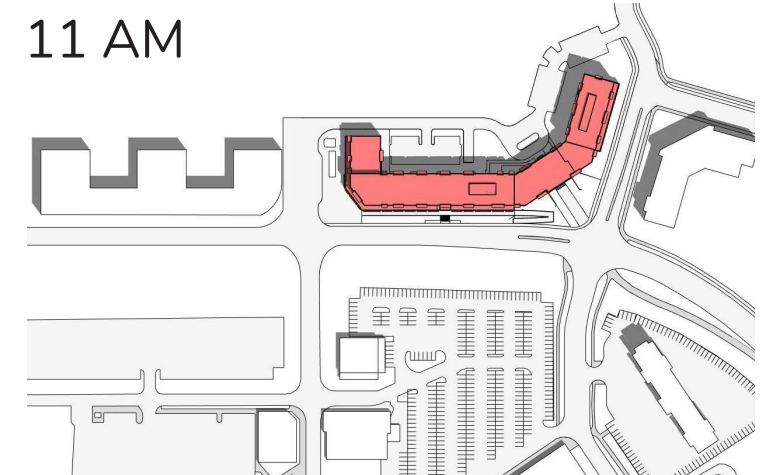

Summer Solstice - June 21st

8 AM

9 AM

10 AM

11 AM

Noon

1 PM

2 PM