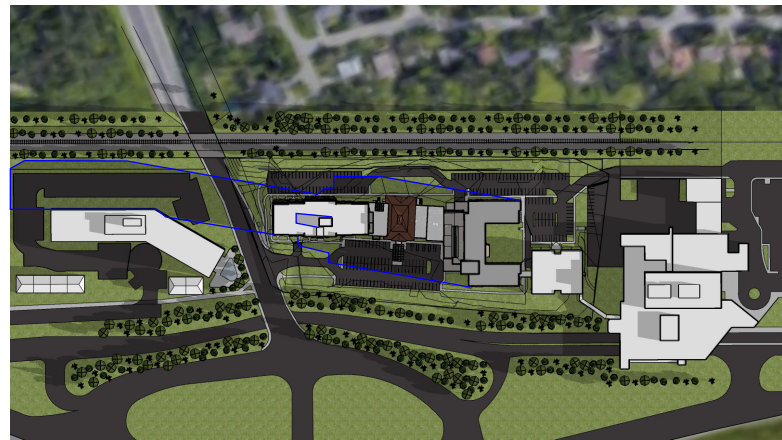

SHADOW STUDY
DECEMBER 21 WINTER SOLSTICE

2:00 PM