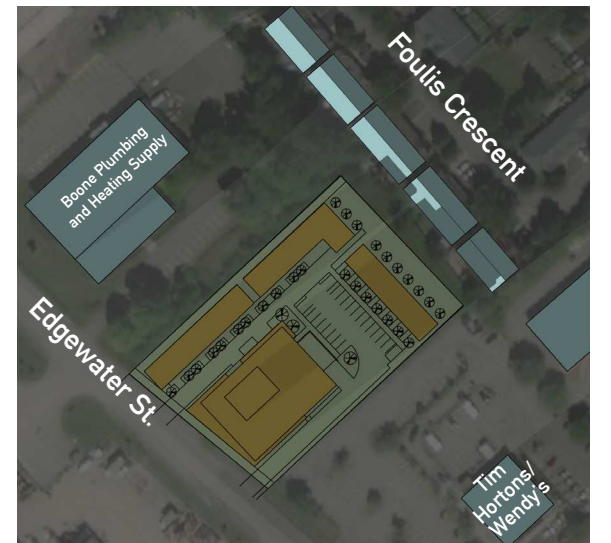

JUN. 21 SUMMER SOLSTICE

8:00 AM

10:00 AM

12:00 PM

2:00 PM

4:00 PM

SEP. 21 EQUINOX

DEC. 21 SUMMER SOLSTICE