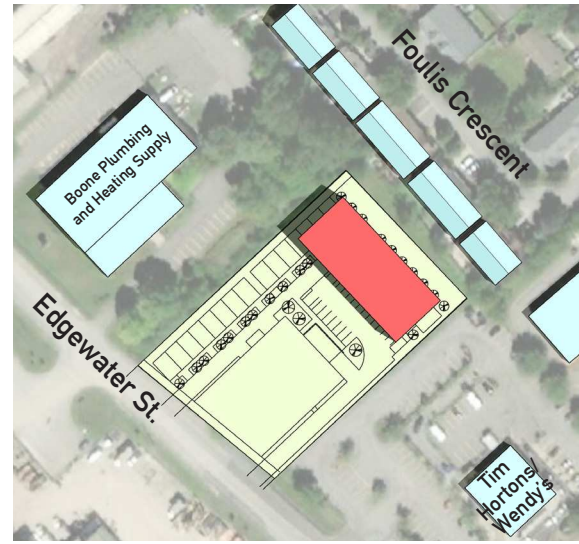

JUN. 21 SUMMER SOLSTICE

8:00 AM

10:00 AM

12:00 PM

2:00 PM

4:00 PM

SEP. 21 EQUINOX

DEC. 21 SUMMER SOLSTICE