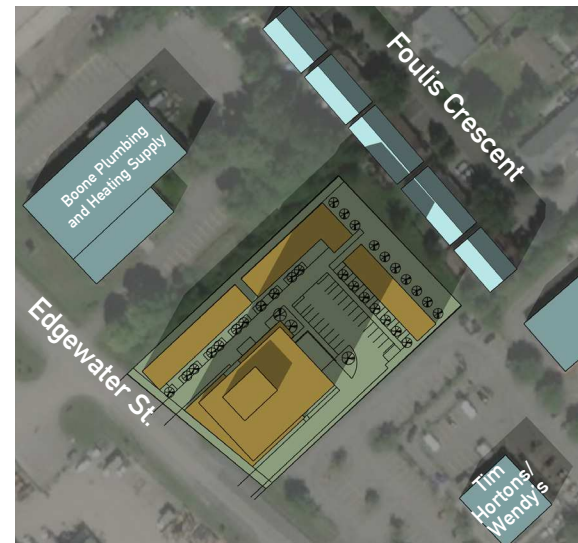

JUN. 21 SUMMER SOLSTICE

8:00 AM

10:00 AM

12:00 PM

2:00 PM

4:00 PM

SEP. 21 EQUINOX

DEC. 21 SUMMER SOLSTICE