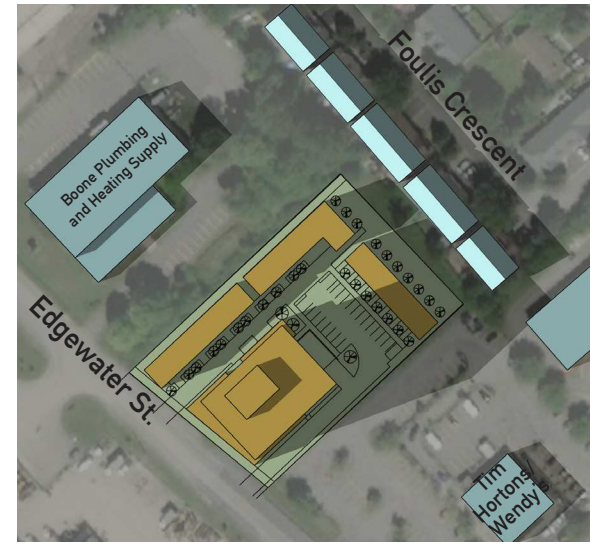

SEP. 21 EQUINOX