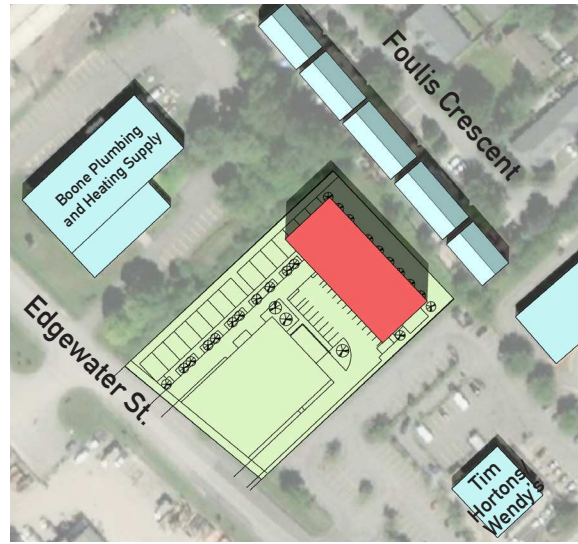

JUN. 21 SUMMER SOLSTICE

8:00 AM

10:00 AM

12:00 PM

2:00 PM

4:00 PM

SEP. 21 EQUINOX

DEC. 21 SUMMER SOLSTICE