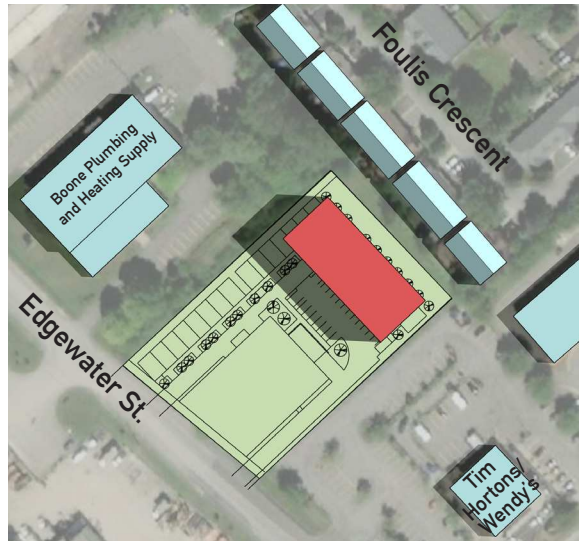

JUN. 21 SUMMER SOLSTICE

8:00 AM

10:00 AM

12:00 PM

2:00 PM

4:00 PM

SEP. 21 EQUINOX

DEC. 21 SUMMER SOLSTICE