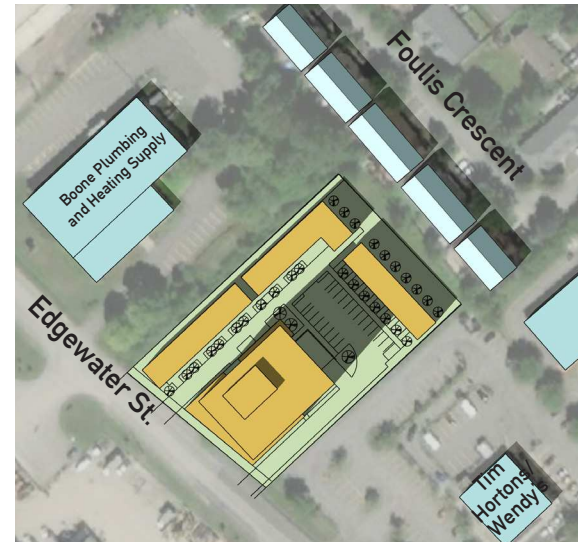

SEP. 21 EQUINOX