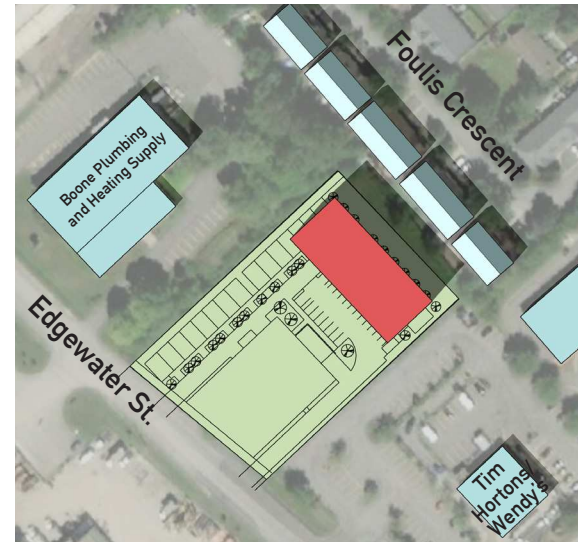

JUN. 21 SUMMER SOLSTICE

8:00 AM

10:00 AM

12:00 PM

2:00 PM

4:00 PM

SEP. 21 EQUINOX

DEC. 21 SUMMER SOLSTICE