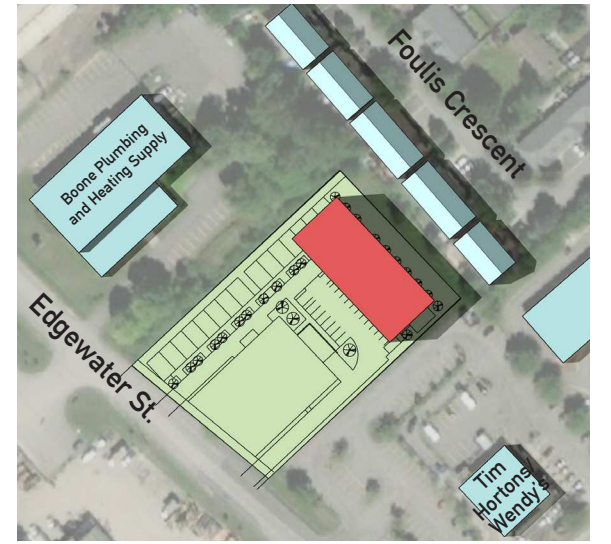

JUN. 21 SUMMER SOLSTICE

8:00 AM

10:00 AM

12:00 PM

2:00 PM

4:00 PM

SEP. 21 EQUINOX

DEC. 21 SUMMER SOLSTICE