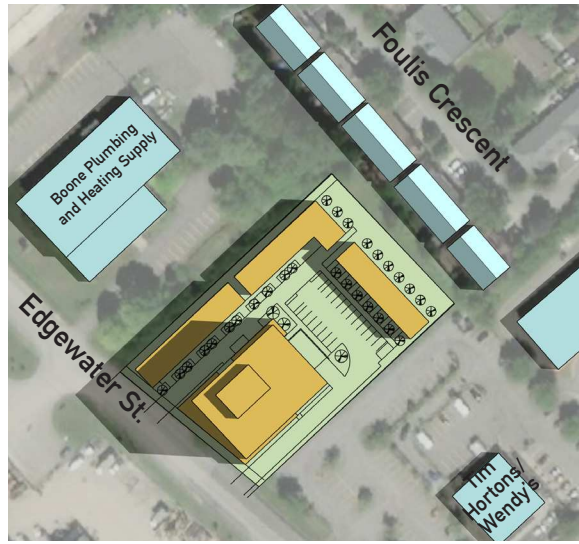

JUN. 21 SUMMER SOLSTICE

8:00 AM