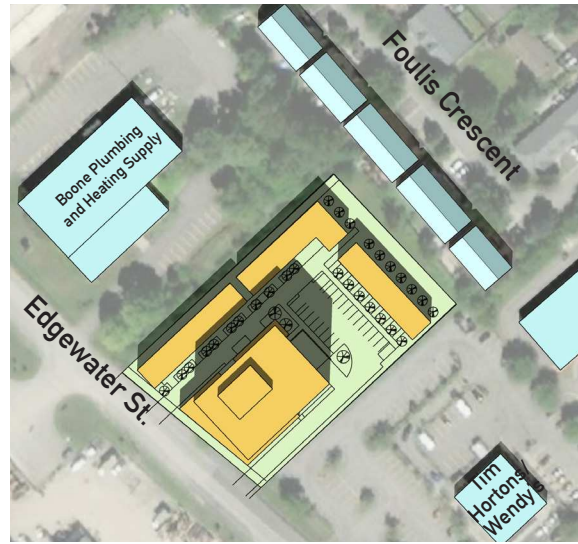

SEP. 21 EQUINOX