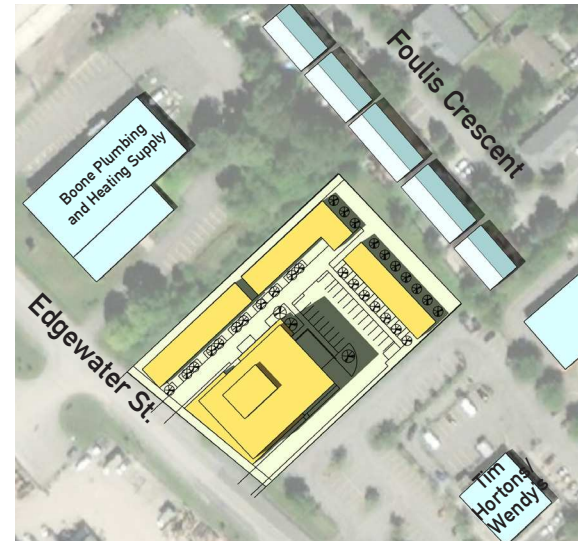

JUN. 21 SUMMER SOLSTICE

8:00 AM

10:00 AM

12:00 PM

2:00 PM

4:00 PM

SEP. 21 EQUINOX

DEC. 21 SUMMER SOLSTICE