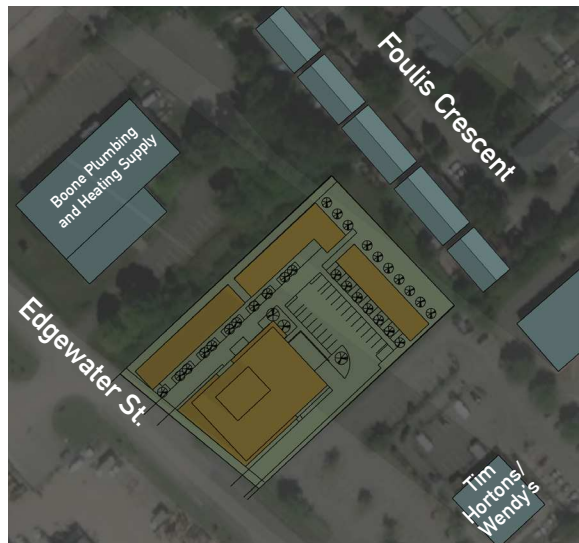

JUN. 21 SUMMER SOLSTICE

8:00 AM

10:00 AM

12:00 PM

2:00 PM

4:00 PM

SEP. 21 EQUINOX

DEC. 21 SUMMER SOLSTICE