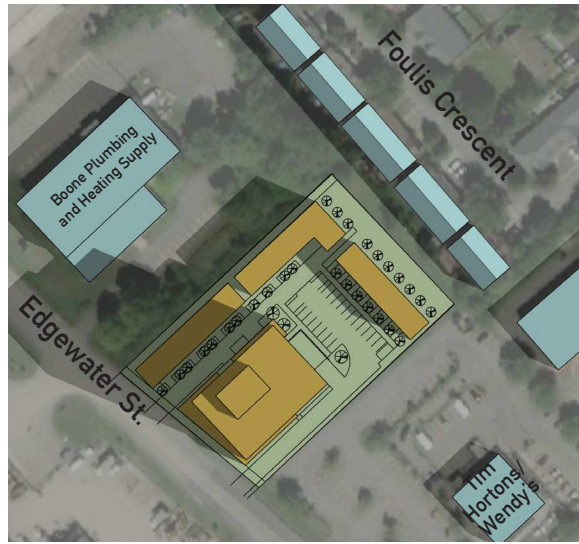

SEP. 21 EQUINOX