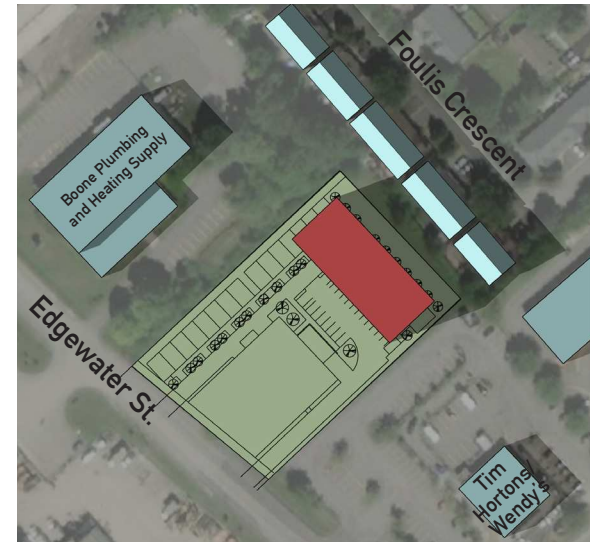

JUN. 21 SUMMER SOLSTICE

8:00 AM

10:00 AM

12:00 PM

2:00 PM

4:00 PM

SEP. 21 EQUINOX

DEC. 21 SUMMER SOLSTICE