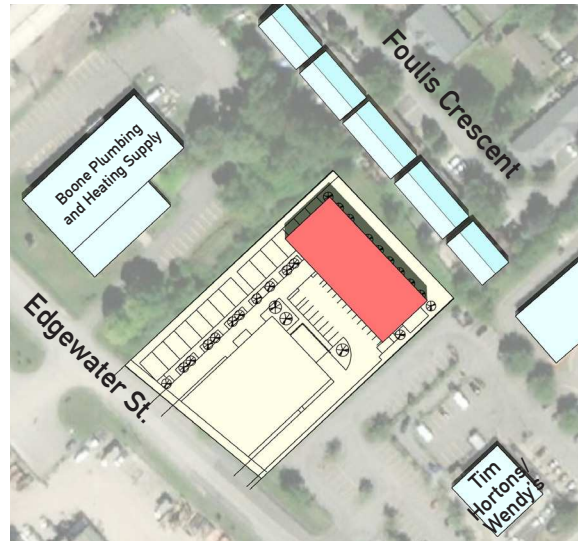

JUN. 21 SUMMER SOLSTICE

8:00 AM

10:00 AM

12:00 PM

2:00 PM

4:00 PM

SEP. 21 EQUINOX

DEC. 21 SUMMER SOLSTICE