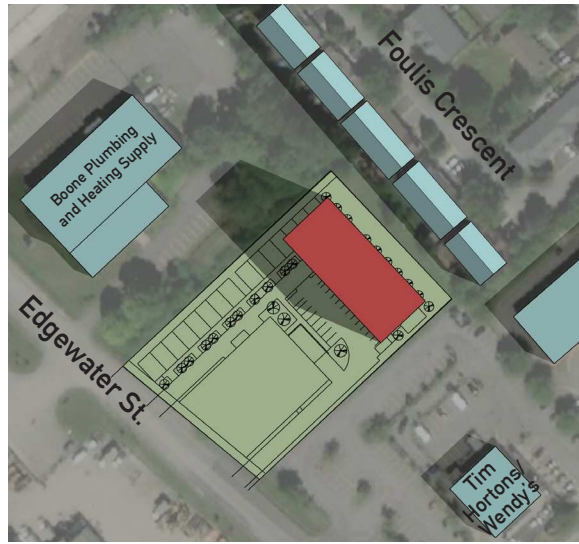

JUN. 21 SUMMER SOLSTICE

8:00 AM

10:00 AM

12:00 PM

2:00 PM

4:00 PM

SEP. 21 EQUINOX

DEC. 21 SUMMER SOLSTICE