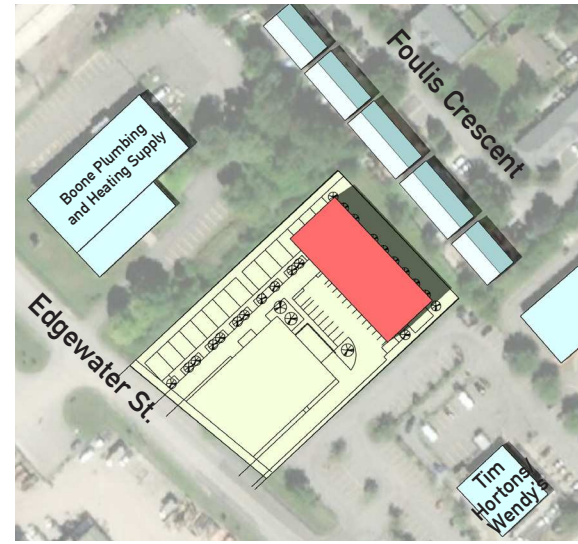

JUN. 21 SUMMER SOLSTICE

8:00 AM

10:00 AM

12:00 PM

2:00 PM

4:00 PM

SEP. 21 EQUINOX

DEC. 21 SUMMER SOLSTICE