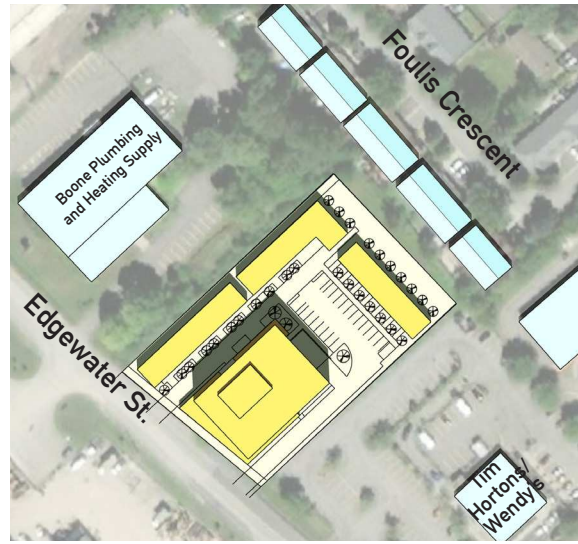

JUN. 21 SUMMER SOLSTICE

8:00 AM

10:00 AM

12:00 PM

2:00 PM

4:00 PM

SEP. 21 EQUINOX

DEC. 21 SUMMER SOLSTICE