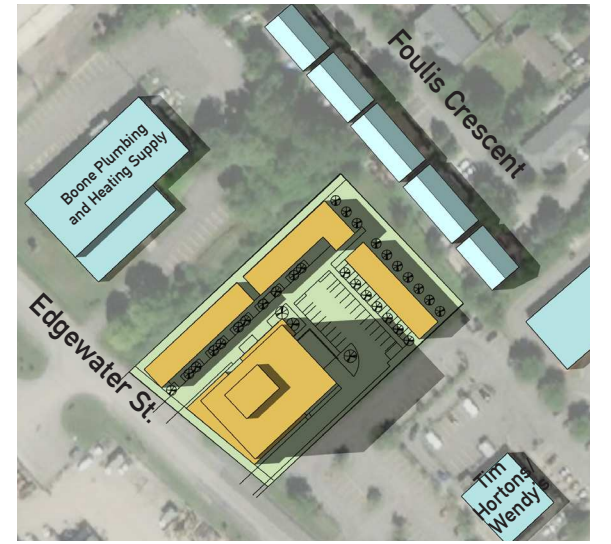

JUN. 21 SUMMER SOLSTICE

8:00 AM

10:00 AM

12:00 PM

2:00 PM

4:00 PM

SEP. 21 EQUINOX

DEC. 21 SUMMER SOLSTICE