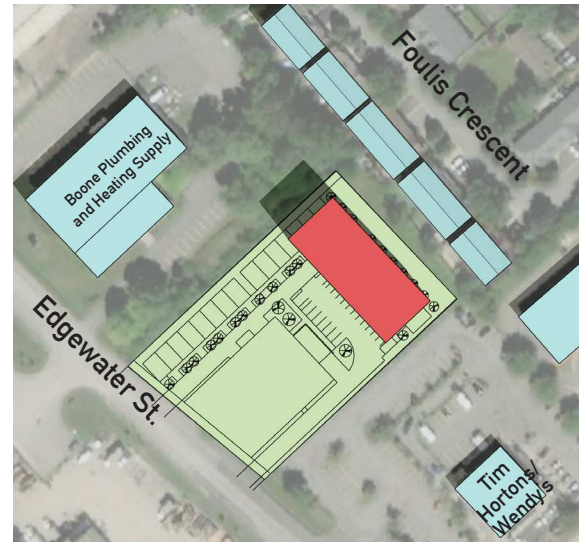

JUN. 21 SUMMER SOLSTICE

8:00 AM

10:00 AM

12:00 PM

2:00 PM

4:00 PM

SEP. 21 EQUINOX

DEC. 21 SUMMER SOLSTICE