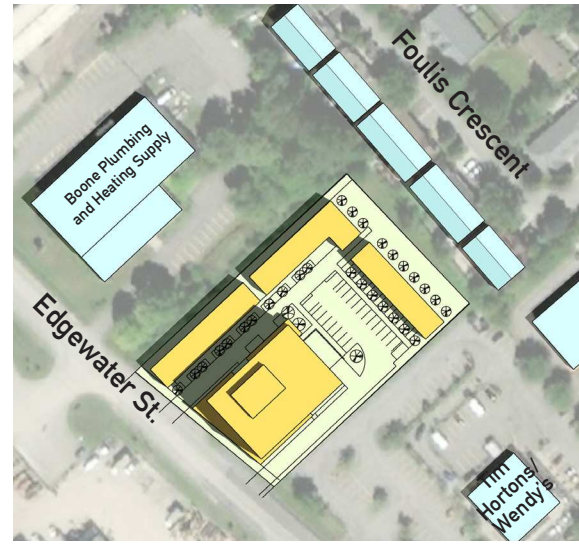

JUN. 21 SUMMER SOLSTICE

8:00 AM

10:00 AM

12:00 PM

2:00 PM

4:00 PM

SEP. 21 EQUINOX

DEC. 21 SUMMER SOLSTICE