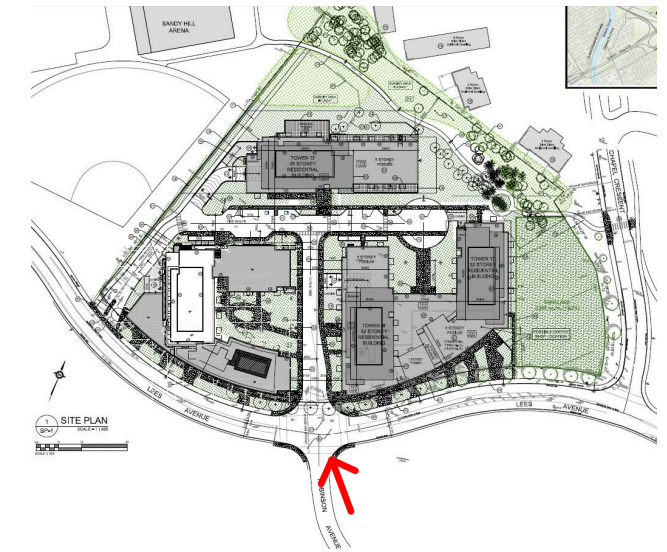

**2 ROBINSON AVE.**  
OTTAWA, ONTARIO

**MAIN ENTRANCE VIEW-TOWER A**  
SCALE: 1 : 4  
DATE: 2022-10-05

X01

PROJ. No. 20-027

2 ROBINSON AVE.  
OTTAWA, ONTARIO

WEST PERSPECTIVE  
SCALE: 1 : 4  
DATE: 2022-10-05

X02

PROJ. No. 20-027

2 ROBINSON AVE.  
OTTAWA, ONTARIO

NORTH VIEW (FROM ROBINSON)  
SCALE: 1 : 4  
DATE: 2022-10-05

X03

PROJ. No. 20-027

2 ROBINSON AVE.  
OTTAWA, ONTARIO

INTERIOR GARDEN VIEW-TOWER A  
SCALE: 1 : 4  
DATE: 2022-10-05