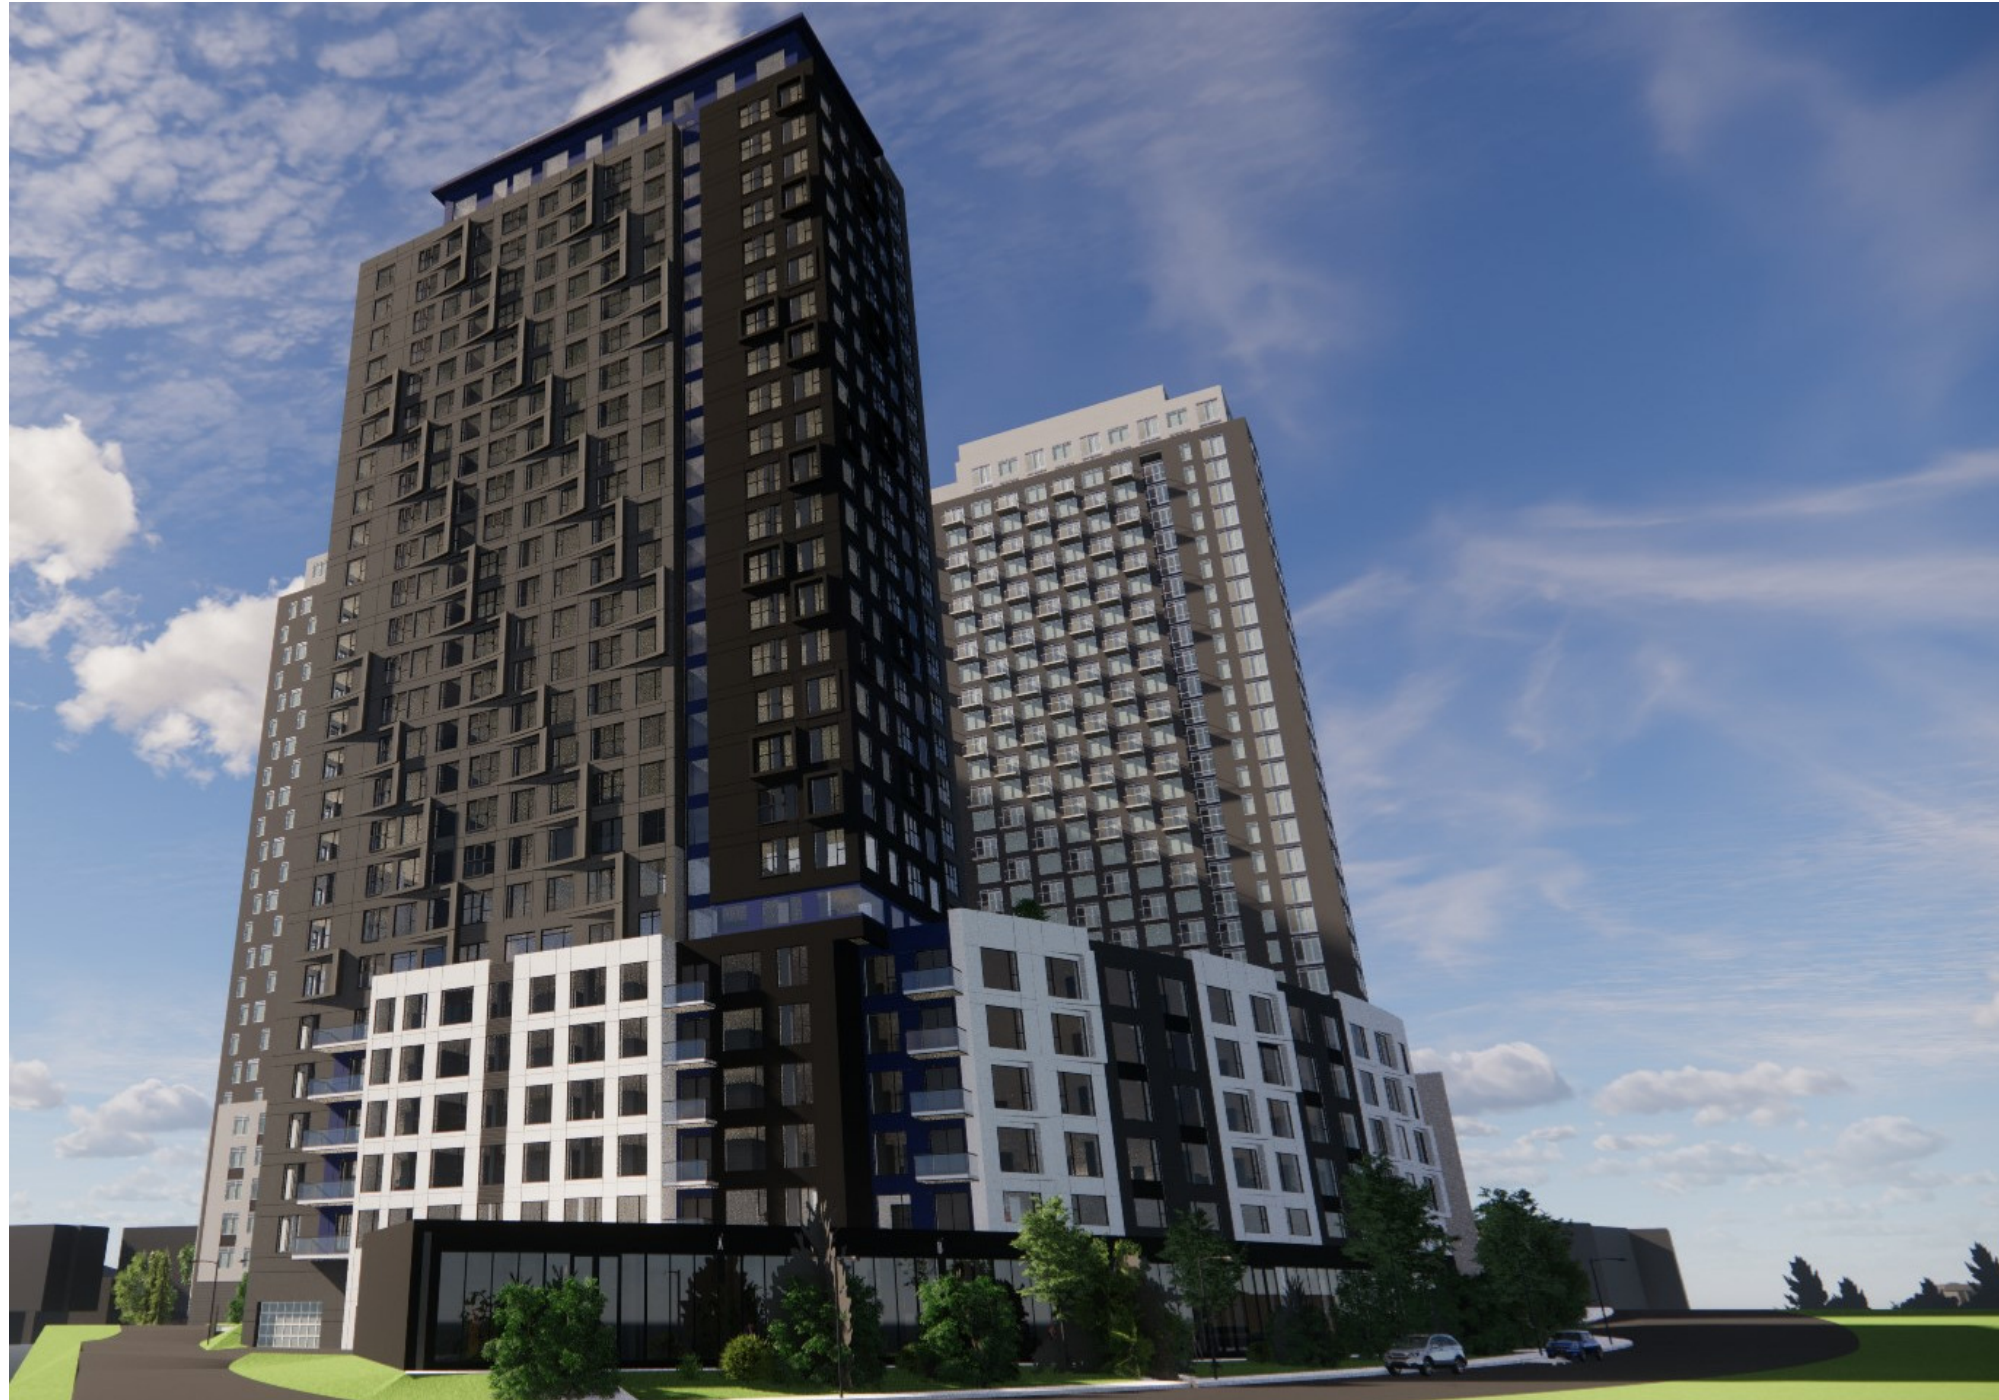

**2 ROBINSON AVE.**  
OTTAWA, ONTARIO

**MAIN ENTRANCE VIEW-TOWER A**  
SCALE: 1 : 4  
DATE: 2022-10-05

X01

PROJ. No. 20-027

2 ROBINSON AVE.  
OTTAWA, ONTARIO

WEST PERSPECTIVE  
SCALE: 1 : 4  
DATE: 2022-10-05

X02

PROJ. No. 20-027

2 ROBINSON AVE.  
OTTAWA, ONTARIO

NORTH VIEW (FROM ROBINSON)  
SCALE: 1 : 4  
DATE: 2022-10-05

X03

PROJ. No. 20-027

2 ROBINSON AVE.  
OTTAWA, ONTARIO

INTERIOR GARDEN VIEW-TOWER A  
SCALE: 1 : 4  
DATE: 2022-10-05