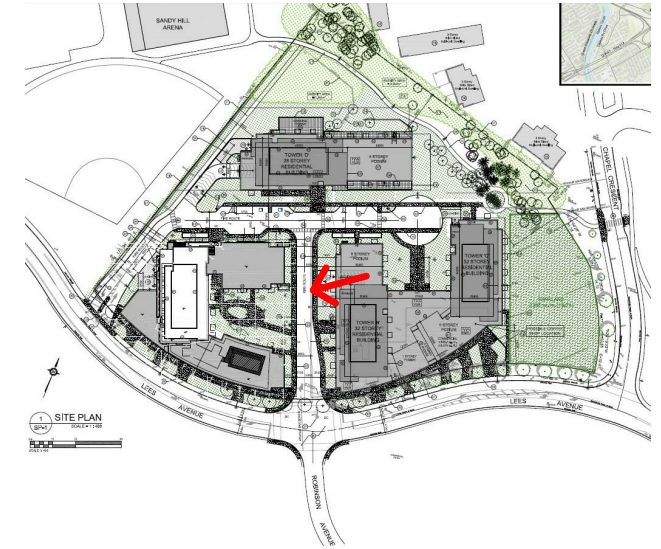

**2 ROBINSON AVE.**  
OTTAWA, ONTARIO

**MAIN ENTRANCE VIEW-TOWER A**  
SCALE: 1 : 4  
DATE: 2022-10-05

X01

PROJ. No. 20-027

2 ROBINSON AVE.  
OTTAWA, ONTARIO

WEST PERSPECTIVE  
SCALE: 1 : 4  
DATE: 2022-10-05

X02

PROJ. No. 20-027

2 ROBINSON AVE.  
OTTAWA, ONTARIO

NORTH VIEW (FROM ROBINSON)  
SCALE: 1 : 4  
DATE: 2022-10-05

X03

PROJ. No. 20-027

2 ROBINSON AVE.  
OTTAWA, ONTARIO

INTERIOR GARDEN VIEW-TOWER A  
SCALE: 1 : 4  
DATE: 2022-10-05