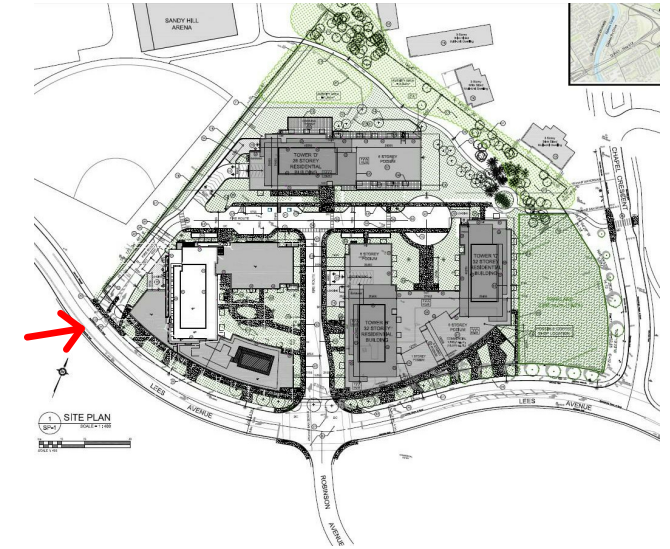

**2 ROBINSON AVE.**  
OTTAWA, ONTARIO

**MAIN ENTRANCE VIEW-TOWER A**  
SCALE: 1 : 4  
DATE: 2022-10-05

X01

PROJ. No. 20-027

2 ROBINSON AVE.  
OTTAWA, ONTARIO

WEST PERSPECTIVE  
SCALE: 1 : 4  
DATE: 2022-10-05

X02

PROJ. No. 20-027

2 ROBINSON AVE.  
OTTAWA, ONTARIO

NORTH VIEW (FROM ROBINSON)  
SCALE: 1 : 4  
DATE: 2022-10-05

X03

PROJ. No. 20-027

2 ROBINSON AVE.  
OTTAWA, ONTARIO

INTERIOR GARDEN VIEW-TOWER A  
SCALE: 1 : 4  
DATE: 2022-10-05