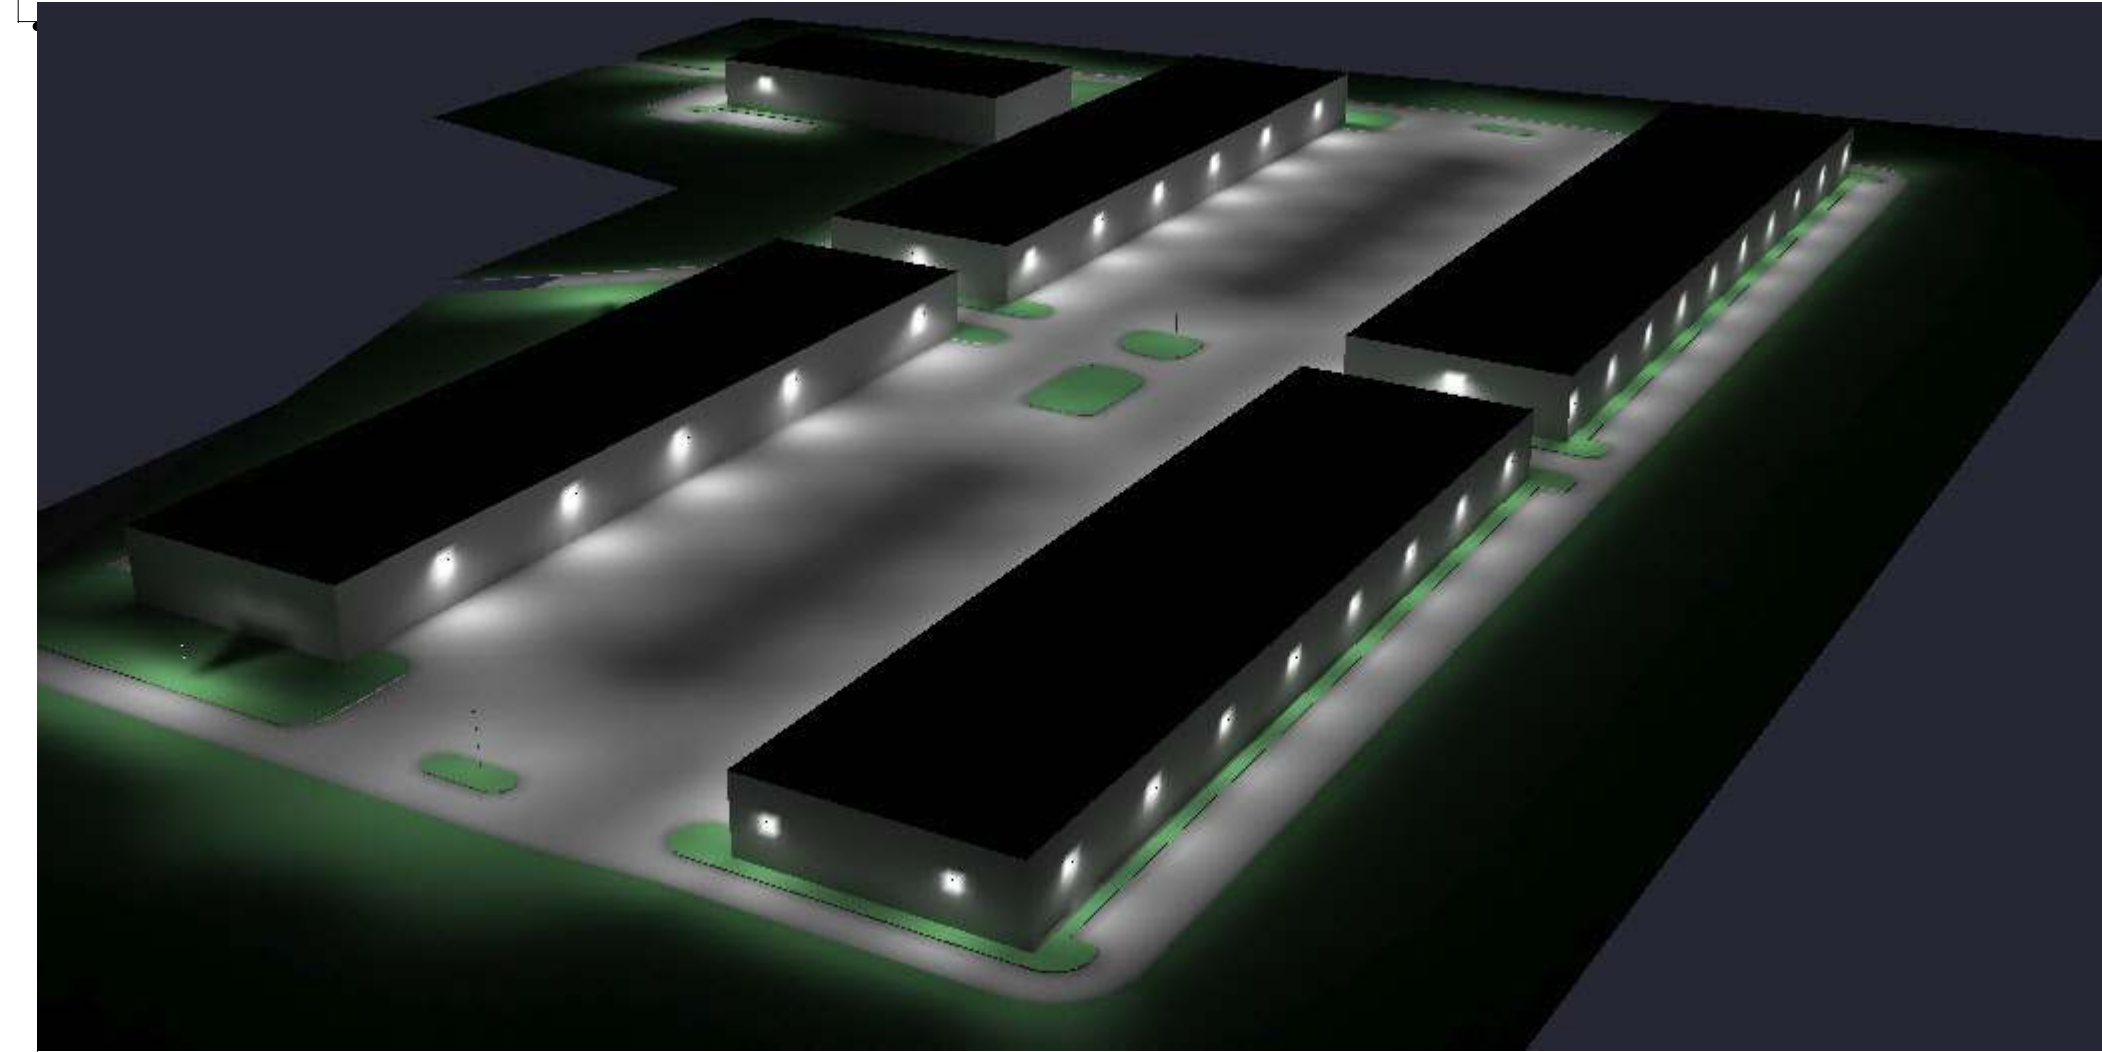

Symbol	Qty	Label	Arrangement	LF	Description	Lum. Watts	Lum. Lumens
18	18	161-101-800-NM-G2-4	SINGLE	0.900	161-101-800-NM-G2-4	240.2	25427
6	6	P1	SINGLE	0.900	GARDCO-107-L-96-L-24-NM-G2-SW	360	49407
3	3	P2	SINGLE	0.900	GARDCO-107-L-96-L-24-NM-G2-SW	228.8768	30999
24	24	W1	SINGLE	0.900	MEENE-LPH-12-10-NM-G2-3	89.3	9027
20	20	W2	SINGLE	0.900	GARDCO-161-101-800-NM-G2-3	242.9	26448

Label	Calc Type	Units	Avg	Max	Min	Avg Min	Max Min	Obs 2
PARKING LOT	Illuminance	Fc	1.59	5.7	0.1	15.90	37.00	N.A.
SPILLAGE	Illuminance	Fc	0.00	0.3	0.0	N.A.	N.A.	N.A.