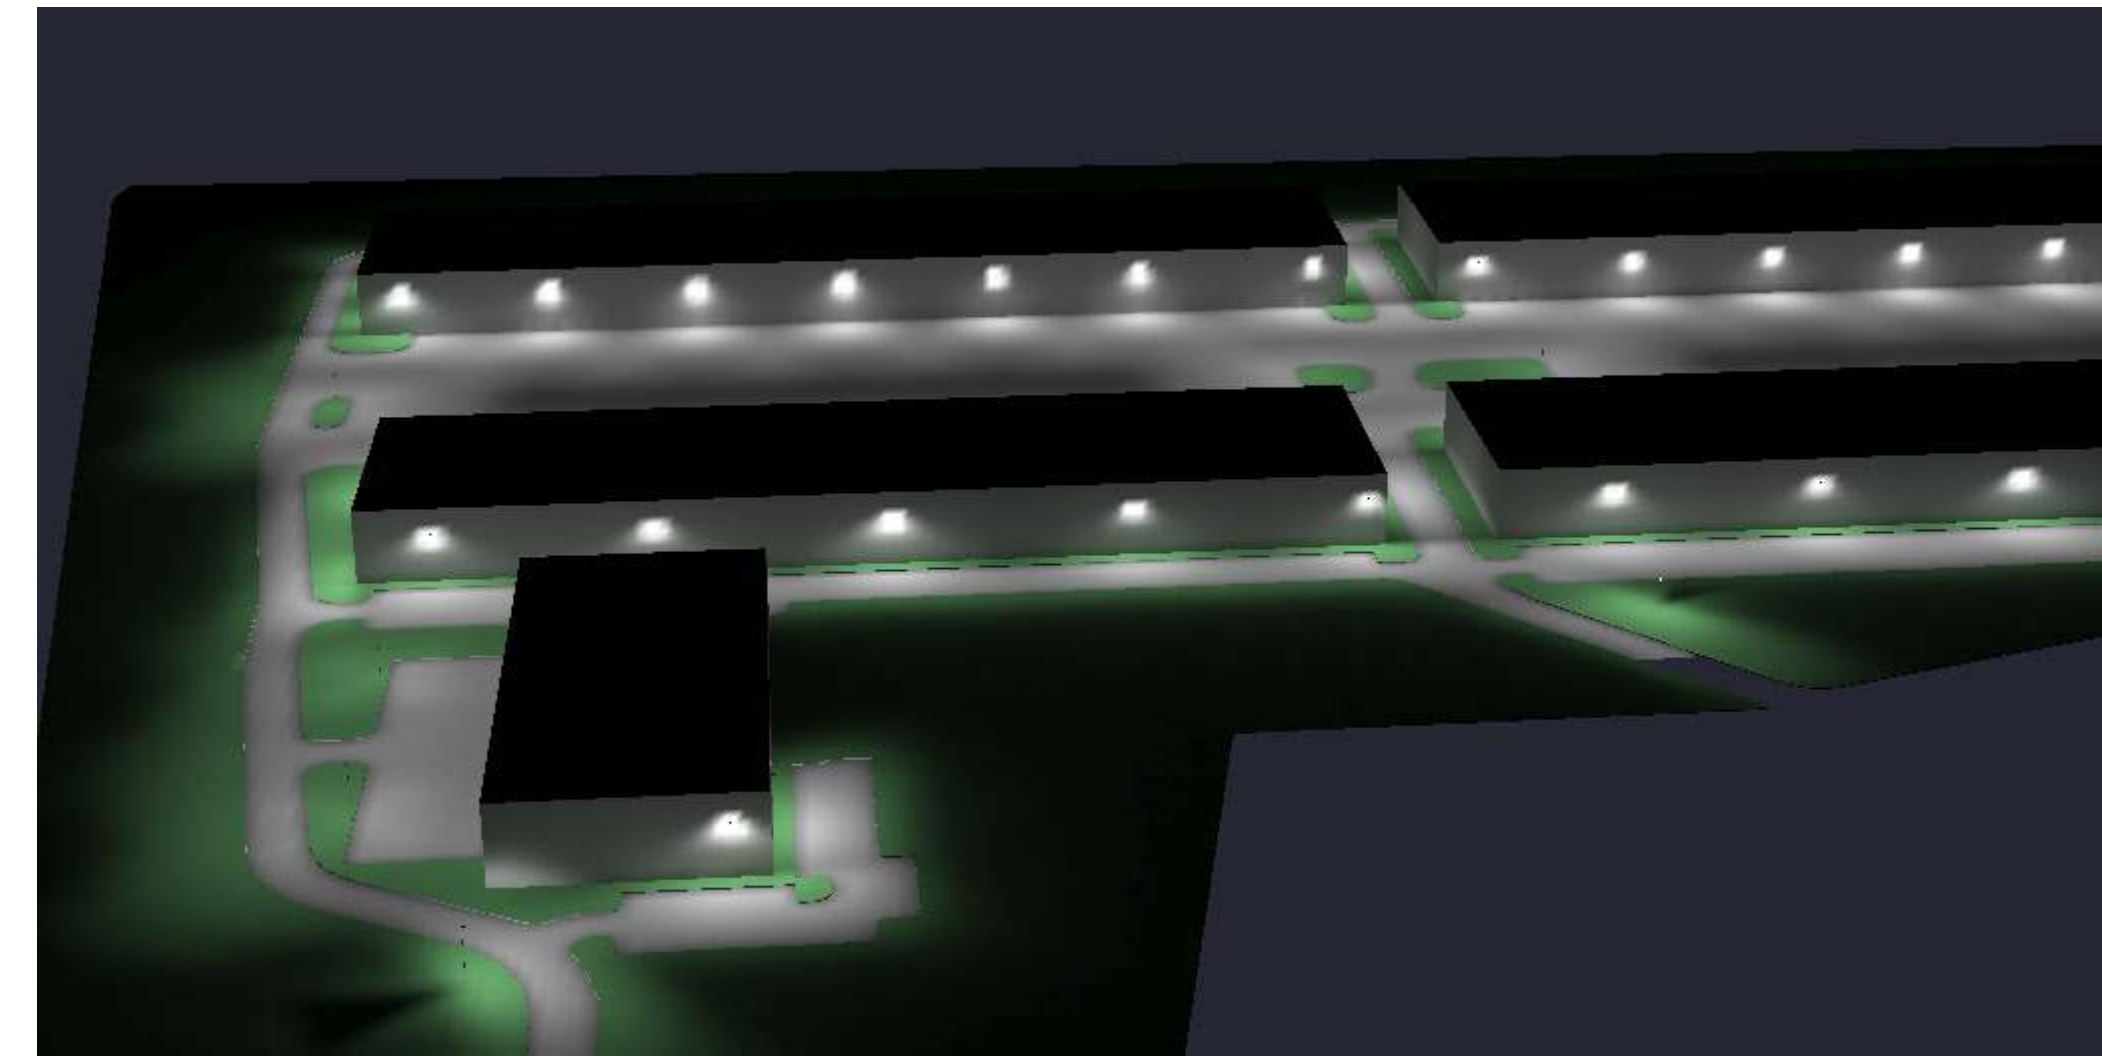

Symbol	Qty	Label	Arrangement	LF	Description	Lum. Watts	Lum. Lumens
18	18	161-101-800-NM-G2-4	SINGLE	0.900	161-101-800-NM-G2-4	240.2	25427
6	6	P1	SINGLE	0.900	GARDCO-107-L-96-L-24-NM-G2-SW	360	49407
3	3	P2	SINGLE	0.900	GARDCO-107-L-96-L-24-NM-G2-SW	228.8768	30999
24	24	W1	SINGLE	0.900	MEENE-LPH-12-10-NM-G2-3	89.3	9027
20	20	W2	SINGLE	0.900	GARDCO-161-101-800-NM-G2-3	242.9	26448

Label	Calc Type	Units	Avg	Max	Min	Avg Min	Max Min	Obs 2
PARKING LOT	Illuminance	Fc	1.59	5.7	0.1	15.90	37.00	N.A.
SPILLAGE	Illuminance	Fc	0.00	0.3	0.0	N.A.	N.A.	N.A.