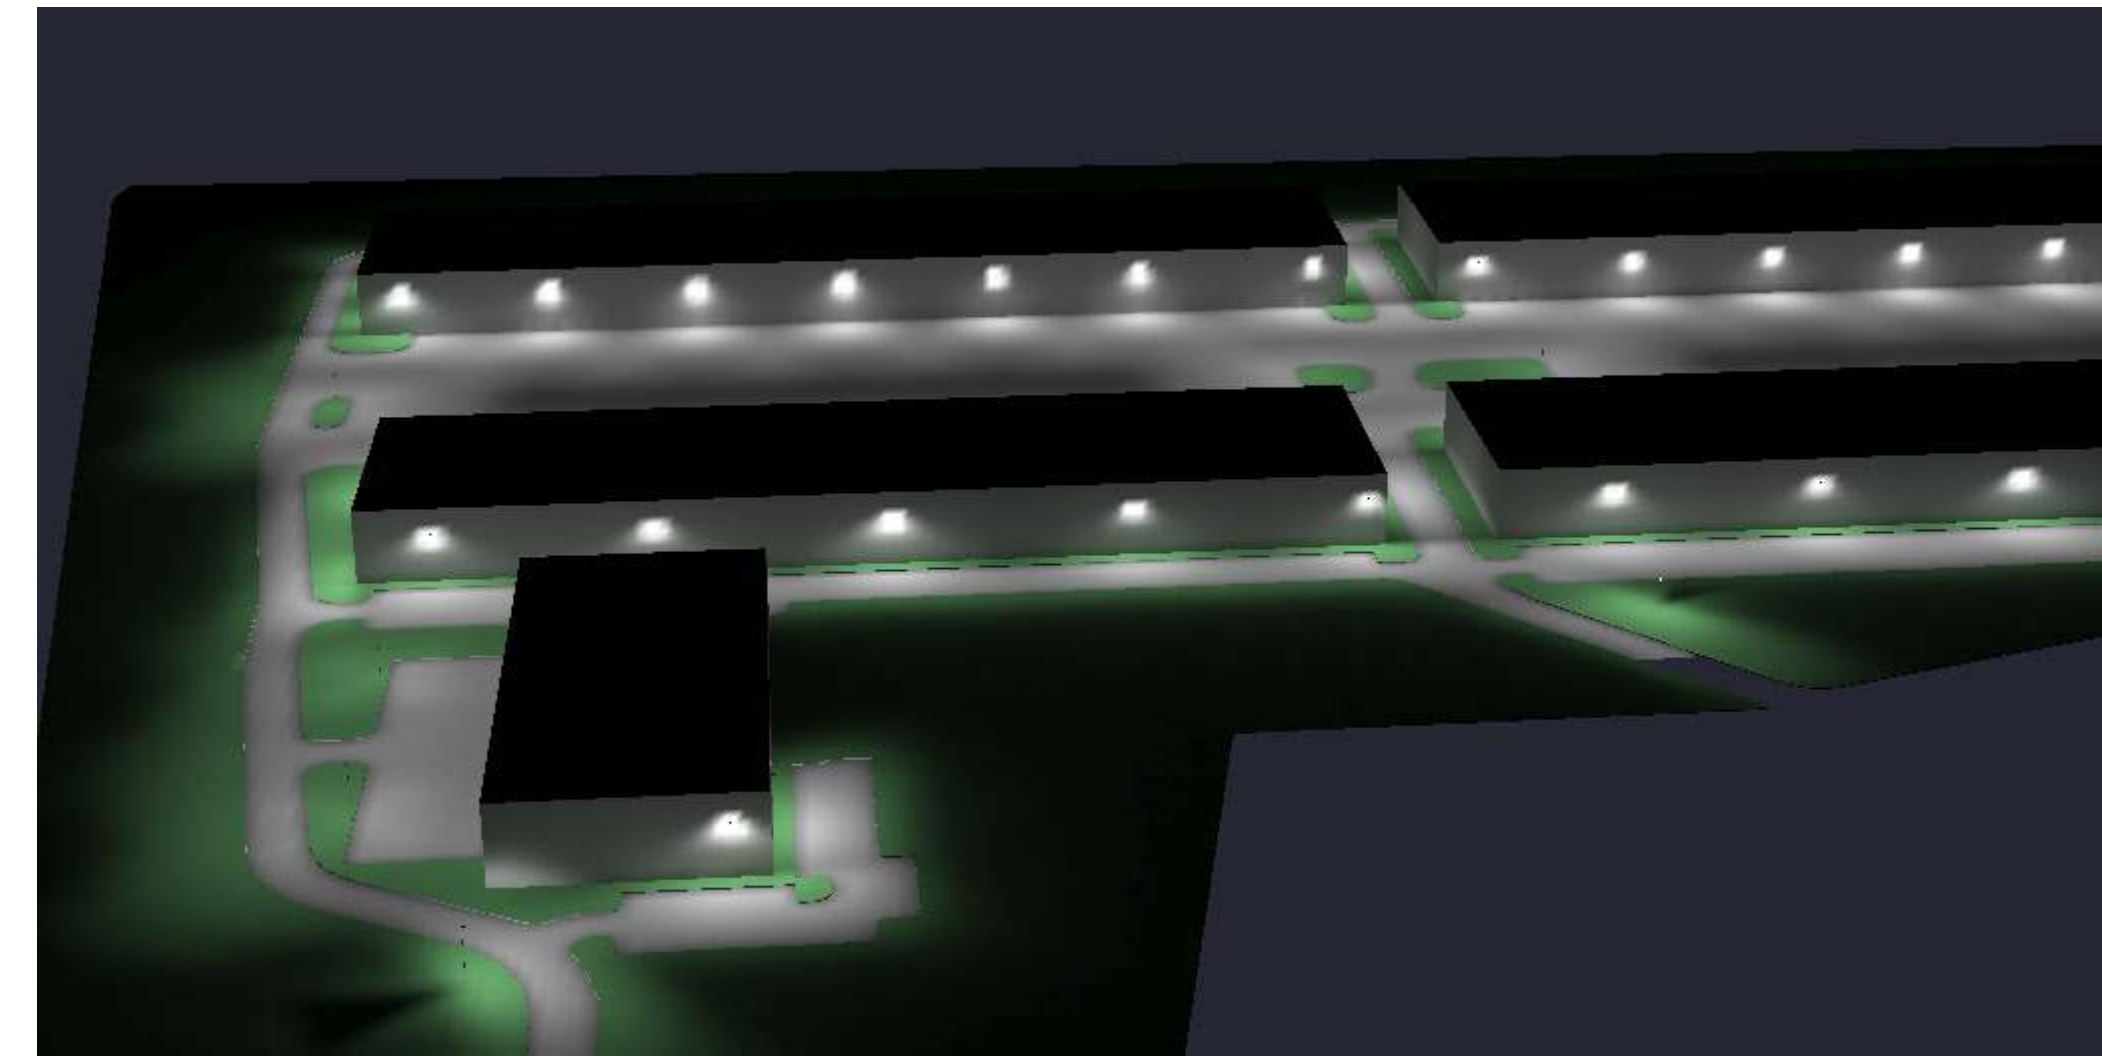

Symbol	Qty	Label	Arrangement	LF	Description	Lum. Watts	Lum. Lumens
18	18	161-101-800-NM-G2-4	SINGLE	0.900	161-101-800-NM-G2-4	240.2	25427
6	6	P1	SINGLE	0.900	GARDCO-107-L-96-L-24-NM-G2-SW	360	49407
3	3	P2	SINGLE	0.900	GARDCO-107-L-96-L-24-NM-G2-SW	228.8768	30999
24	24	W1	SINGLE	0.900	MEENE-LPH-12-10-NM-G2-3	89.3	9027
20	20	W2	SINGLE	0.900	GARDCO-161-101-800-NM-G2-3	242.9	26440

Label	Calc Type	Units	Avg	Max	Min	Avg Min	Max Min	Obs 2
PARKING LOT	Illuminance	Fc	1.59	5.7	0.1	15.90	37.00	N.A.
SPILLAGE	Illuminance	Fc	0.00	0.3	0.0	N.A.	N.A.	N.A.