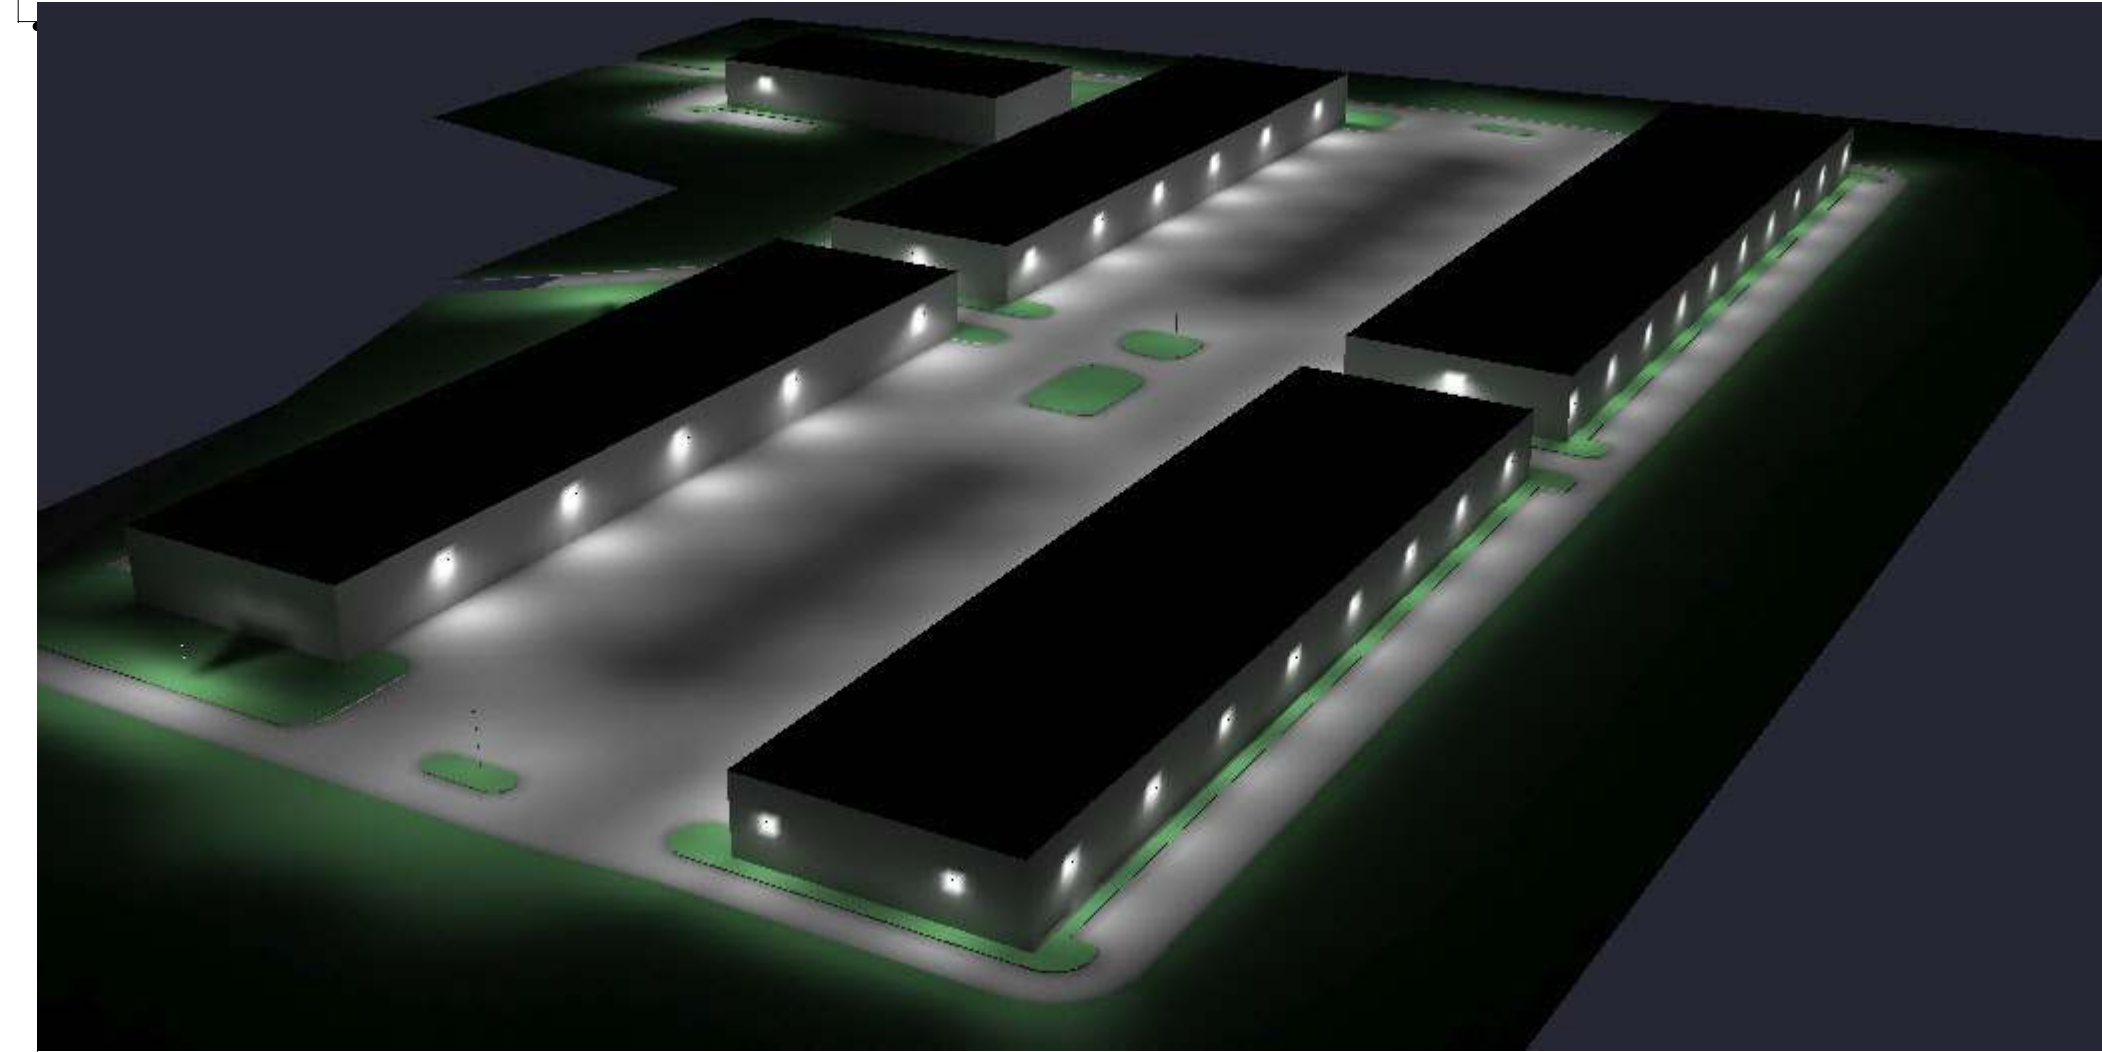

Symbol	Qty	Label	Arrangement	LF	Description	Lum. Watts	Lum. Lumens
18	18	161-101-800-NM-G2-4	SINGLE	0.900	161-101-800-NM-G2-4	240.2	25427
6	6	P1	SINGLE	0.900	GARDCO-107-L-96-L-24-NM-G2-SW	360	49407
3	3	P2	SINGLE	0.900	GARDCO-107-L-96-L-24-NM-G2-SW	228.8768	30999
24	24	W1	SINGLE	0.900	MEENE-LPH-12-10-NM-G2-3	89.3	9027
20	20	W2	SINGLE	0.900	GARDCO-161-101-800-NM-G2-3	242.9	26440

Label	Calc Type	Units	Avg	Max	Min	Avg Min	Max Min	Obs 2
PARKING LOT	Illuminance	Fc	1.59	5.7	0.1	15.90	37.00	N.A.
SPILLAGE	Illuminance	Fc	0.00	0.3	0.0	N.A.	N.A.	N.A.