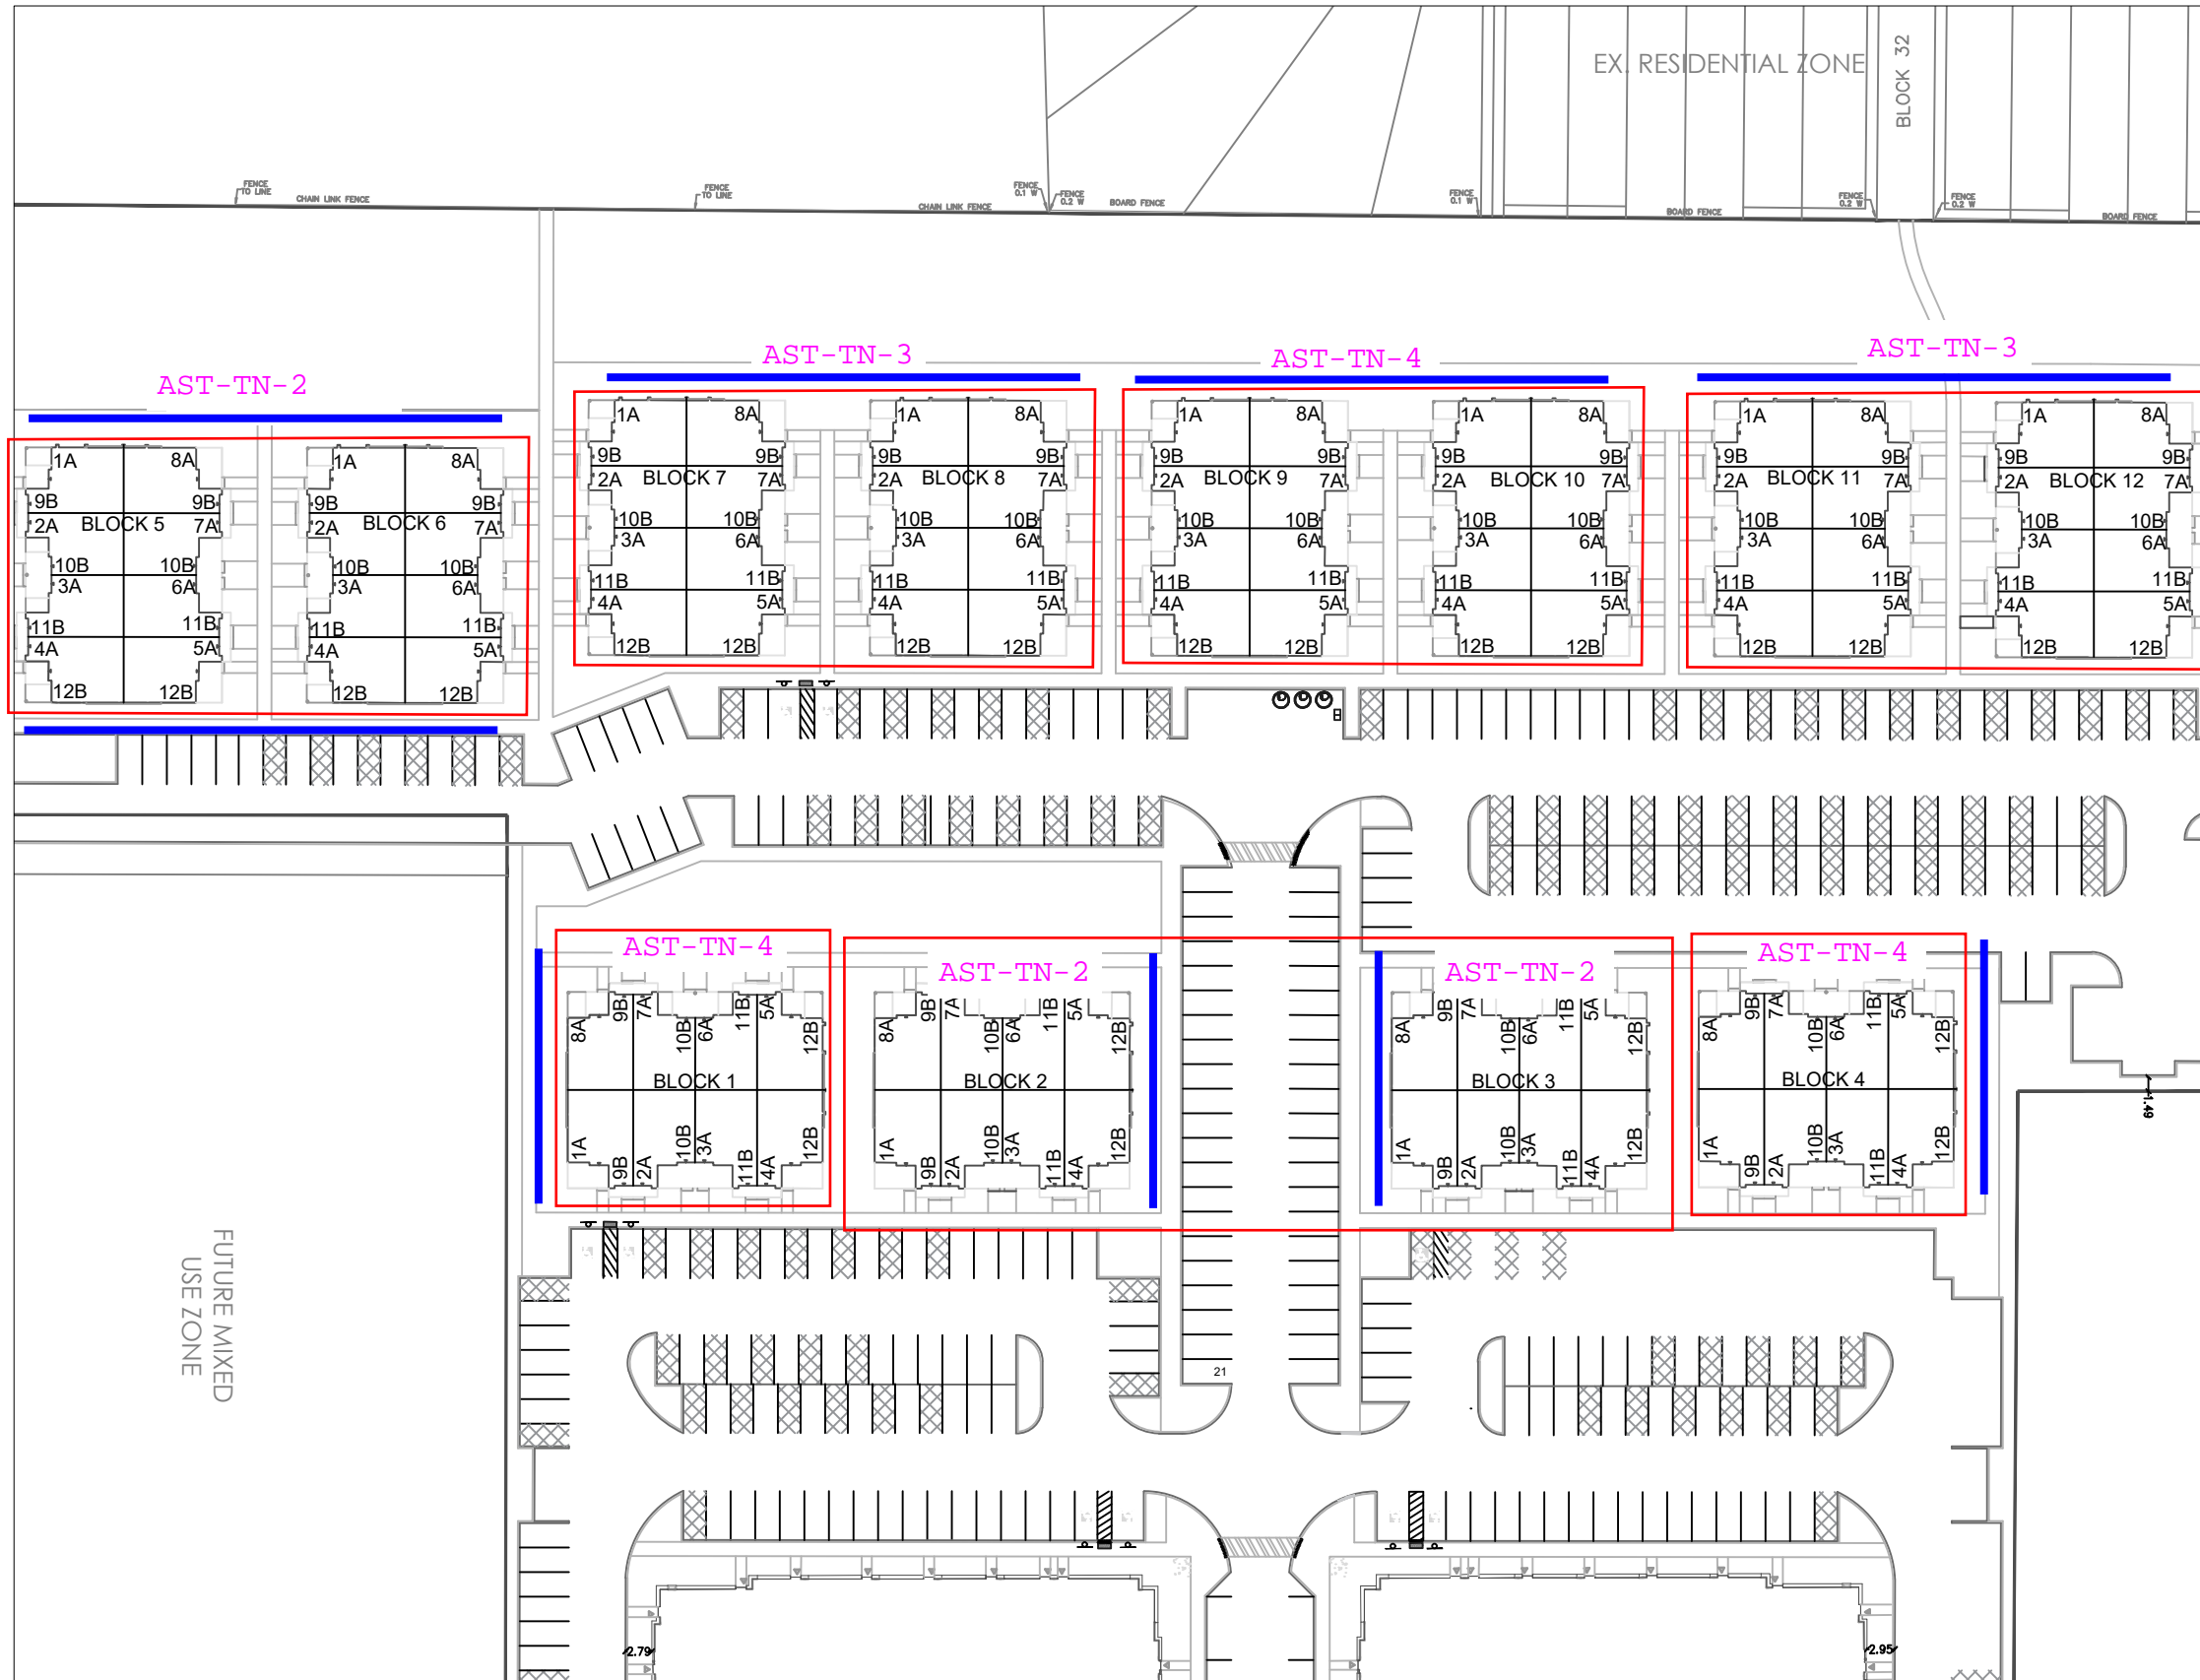

MATTAMY HOMES
Decoeur - Locale
Ottawa, ON.

BLOCKS
COLOUR DISTRIBUTION CHART FOR
Decoeur - Locale - AST

Mattamy Homes
50 Hines Rd. Unit 100
Kanata, ON. K2K 2M5

Issued on: 2022-08-18

Revised on:

Block	Elevation Style	Colour Package
1	TN	AST-TN-4
2	TN	AST-TN-2
3	TN	AST-TN-2
4	TN	AST-TN-4
5	TN	AST-TN-2
6	TN	AST-TN-2
7	TN	AST-TN-3
8	TN	AST-TN-3
9	TN	AST-TN-4
10	TN	AST-TN-4
11	TN	AST-TN-3
12	TN	AST-TN-3

Mattamy (Decoeur) Limited Deceour - Schedule B

Architectural Controls -
2022-08-10

This Schedule is solely intended indicate the location of the property within the Condominium Site Plan and not to accurately represent dimensions and scale.