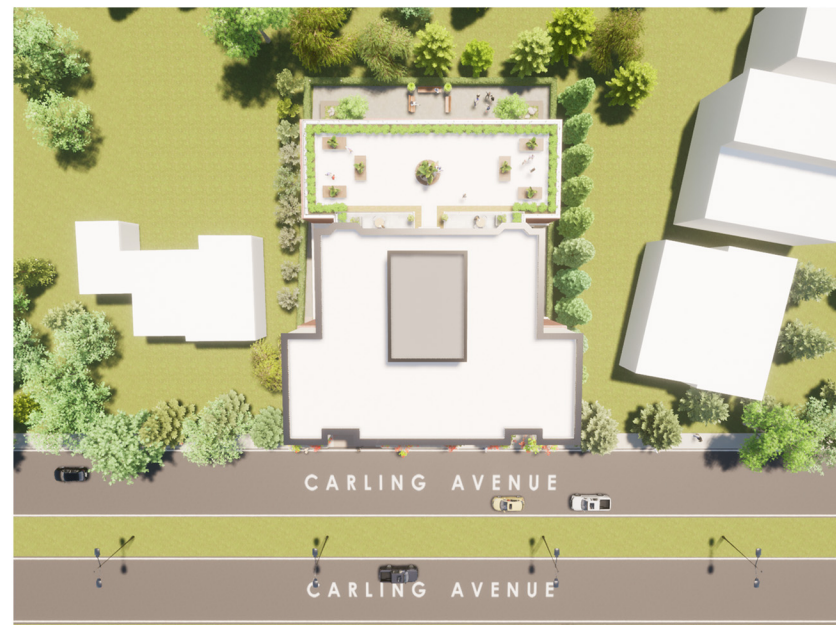

MARCH - 9:00 a.m.

JUNE - 9:00 a.m.

OCTOBER - 9:00

1940 CARLING AVENUE -
7 STOREY APARTMENT
BUILDING.

SHADOW STUDY

MARCH - 01:00 p.m.

JUNE - 01:00 p.m.

OCTOBER - 01:00