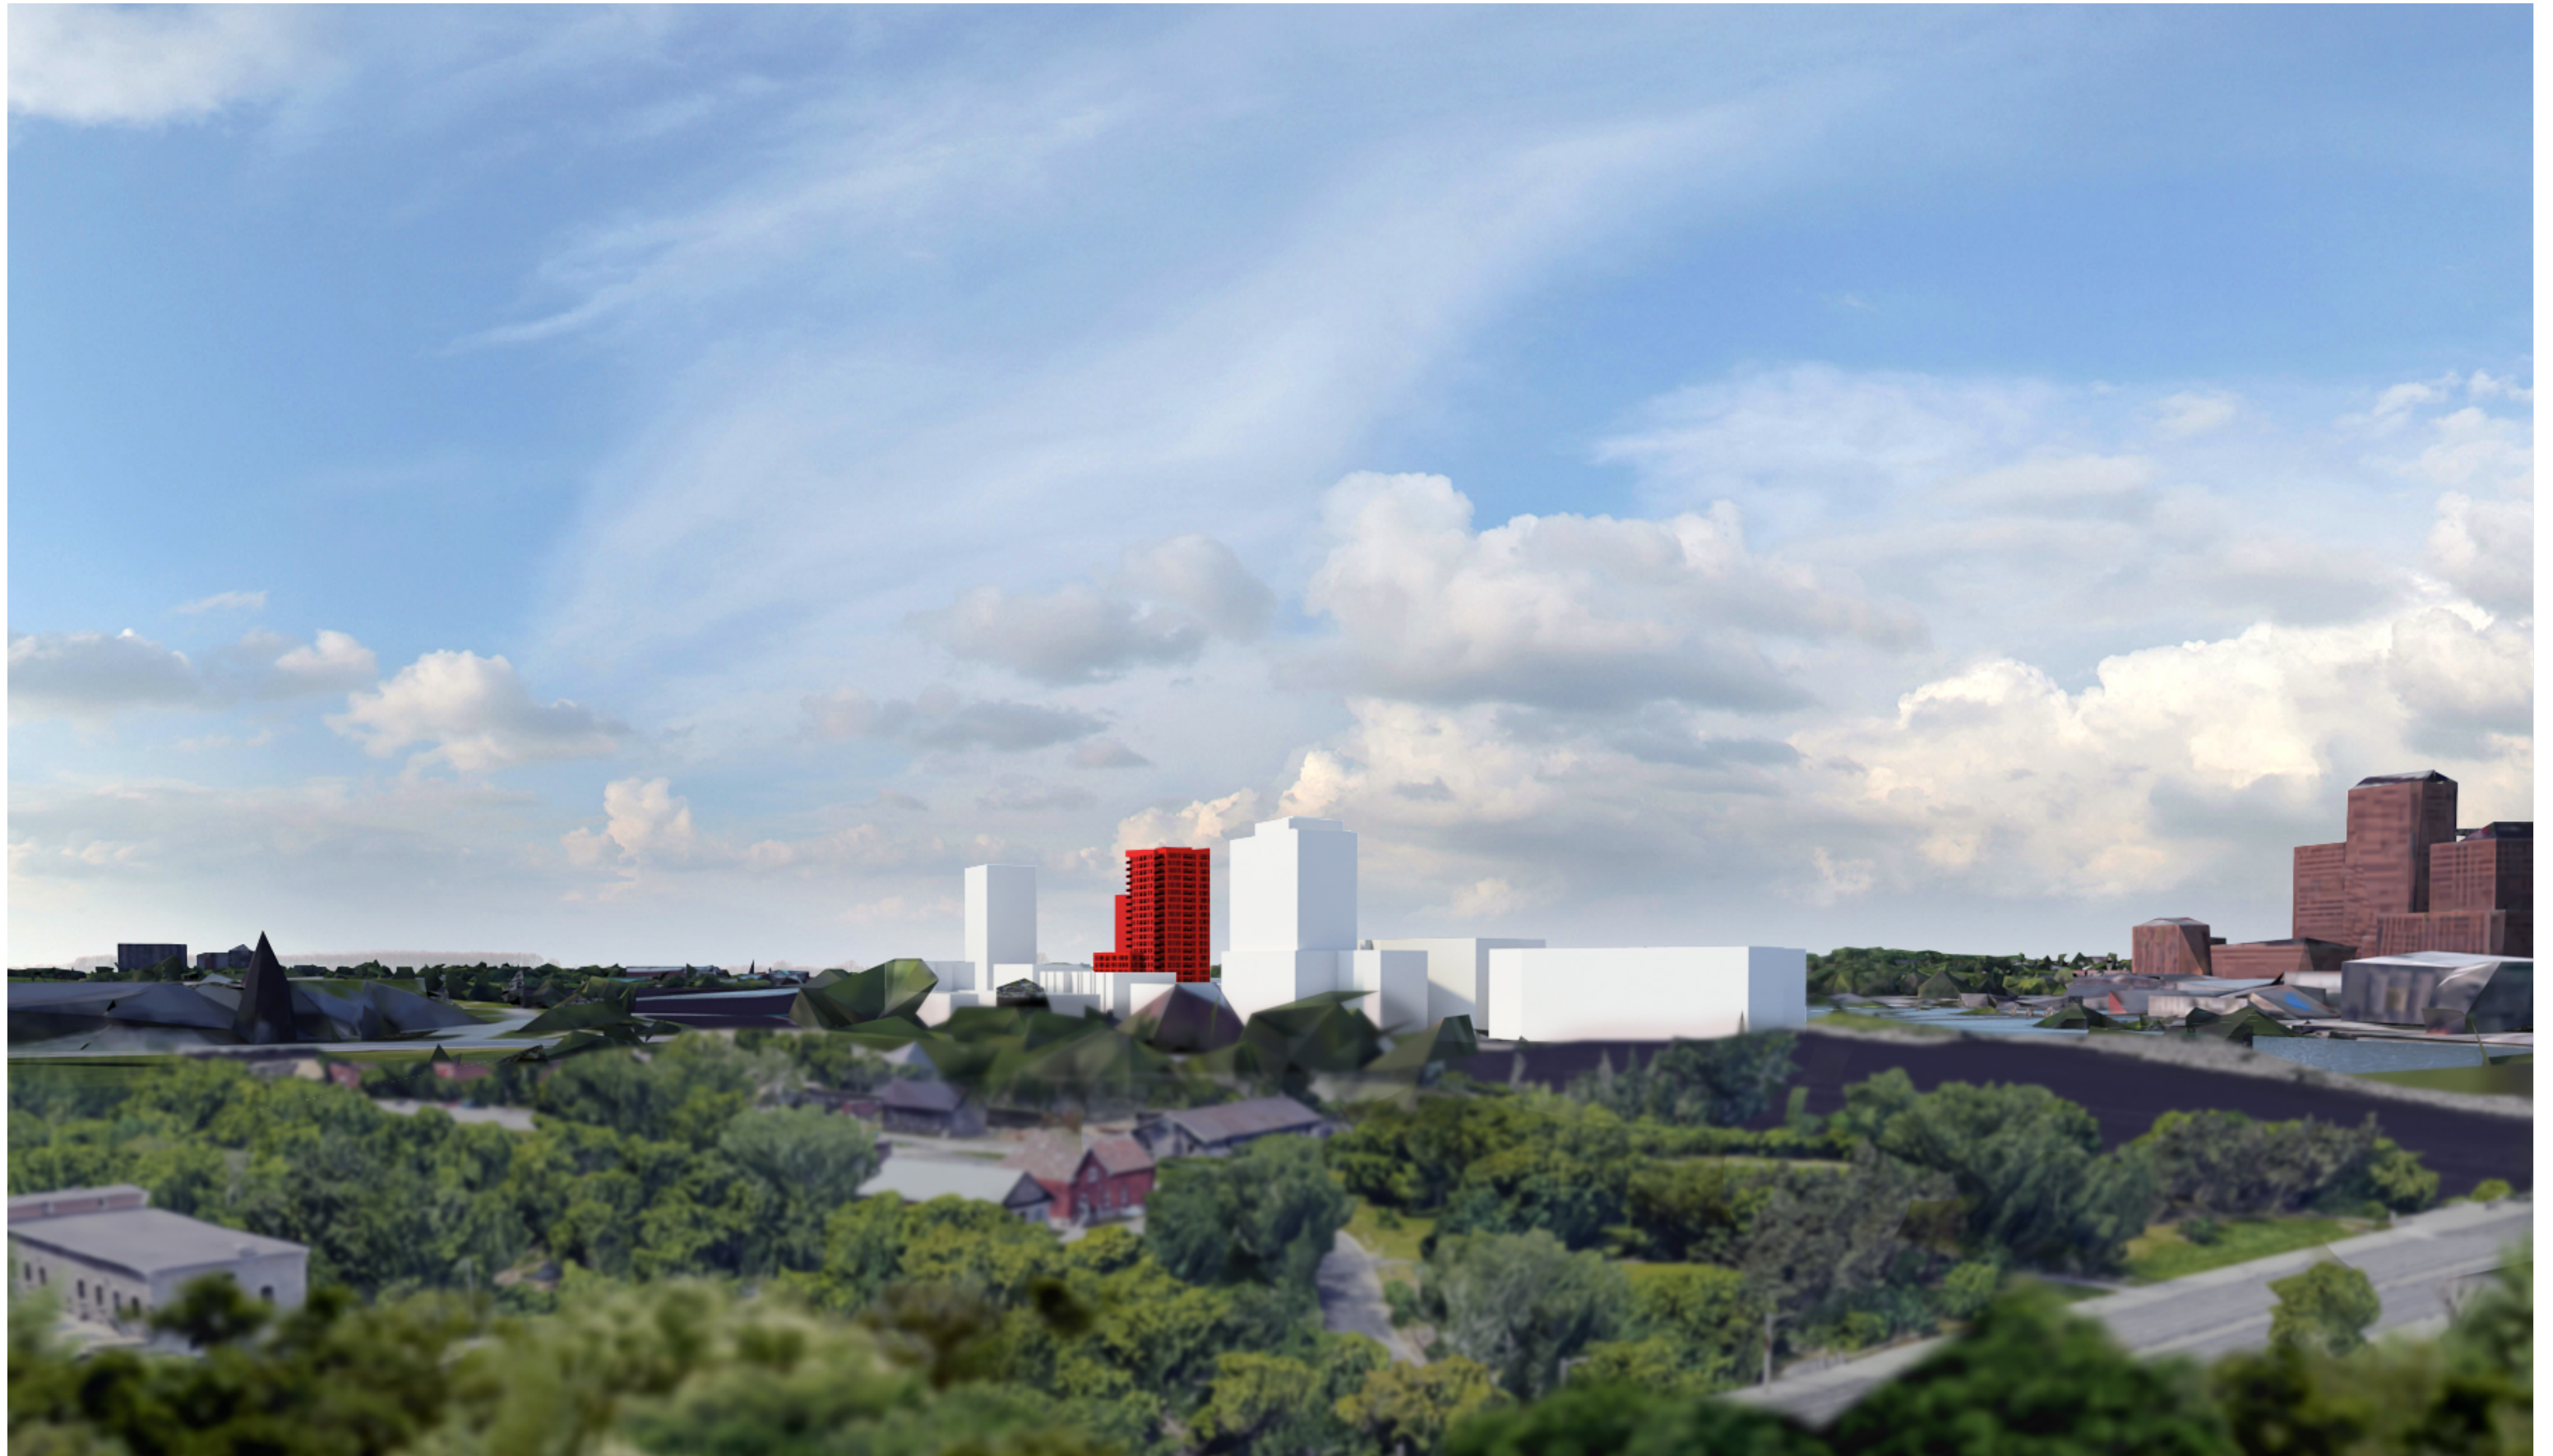

# NCC VIEWS | AERIAL PLAN

VIEW A - VIEW FROM SUMMER PAVILLION

VIEW A - VIEW FROM SUMMER PAVILLION (ZOOM)

VIEW B - VIEW FROM PORTAGE BRIDGE

VIEW C - AERIAL VIEW FROM NORTH

## VIEW D - VIEW FROM PARC DES PORTAGEURS

VIEW D - VIEW FROM PARC DES PORTAGEURS (ZOOM)

VIEW E - VIEW FROM CHAMPLAIN BRIDGE

VIEW E - VIEW FROM CHAMPLAIN BRIDGE (ZOOM)

PREPARED BY

**NEUF**   
ARCHITECT(E)S