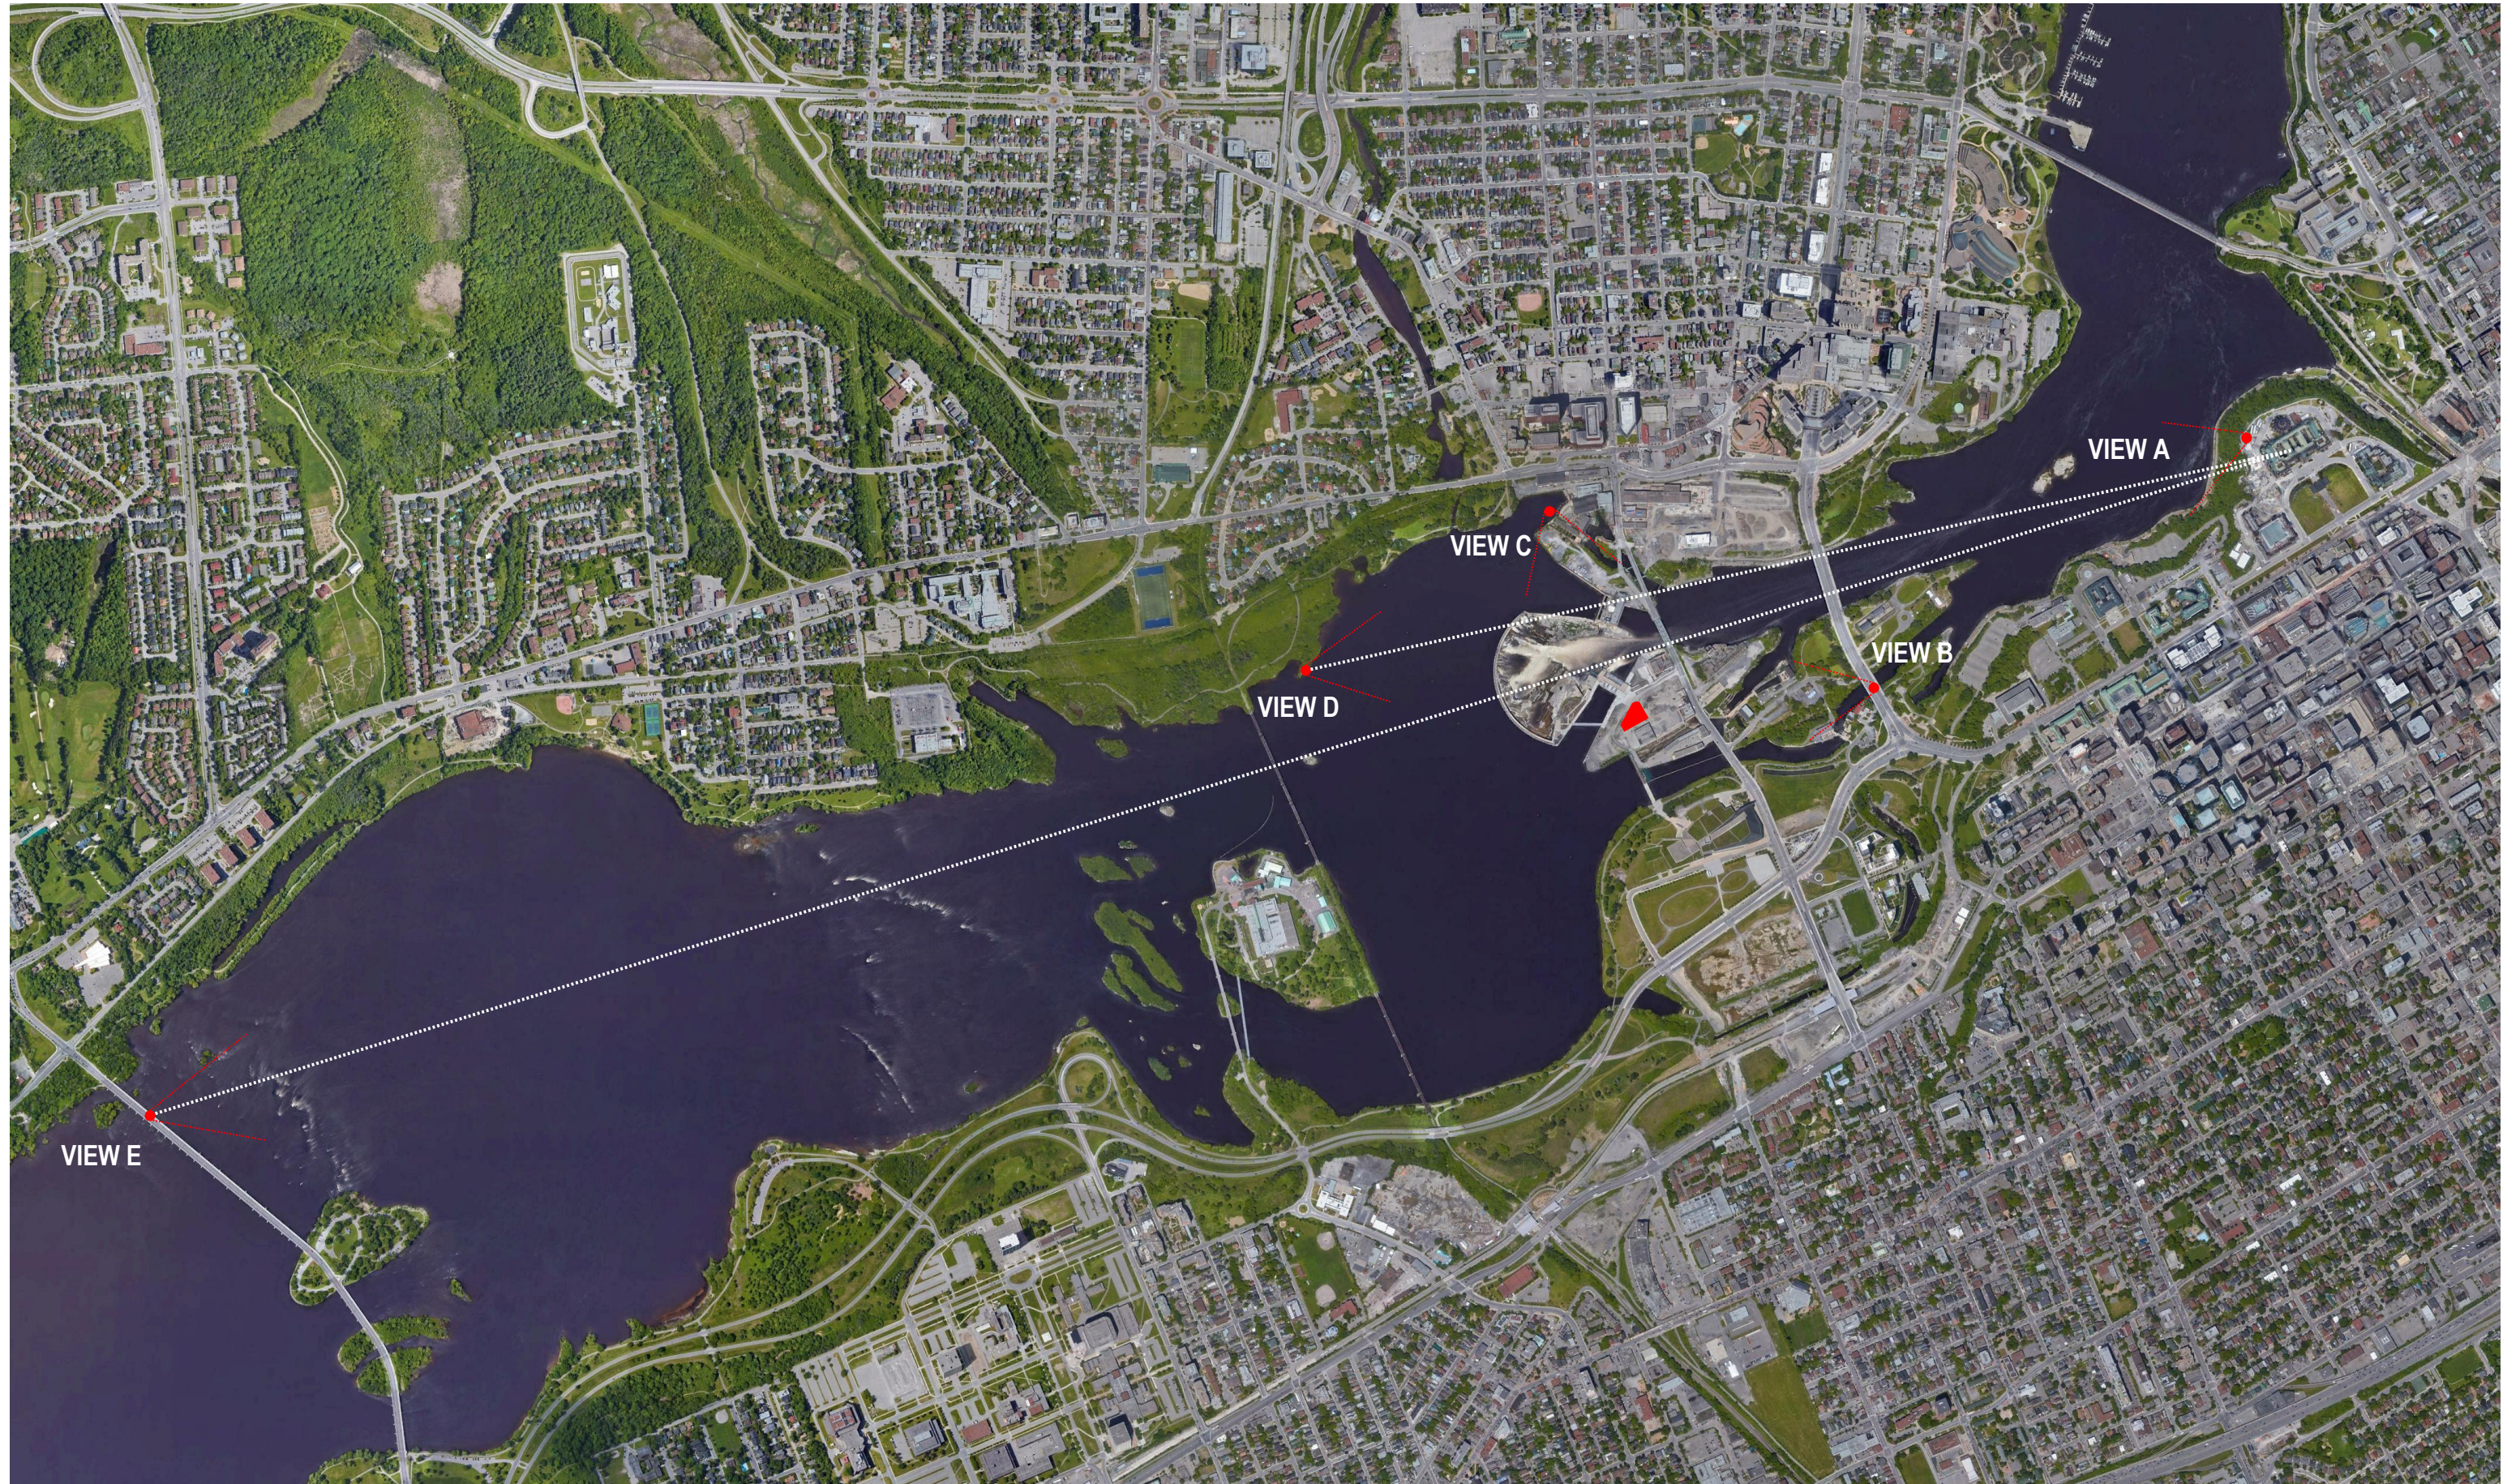

# NCC VIEWS | AERIAL PLAN

VIEW A - VIEW FROM SUMMER PAVILLION

VIEW A - VIEW FROM SUMMER PAVILLION (ZOOM)

VIEW B - VIEW FROM PORTAGE BRIDGE

VIEW C - AERIAL VIEW FROM NORTH

## VIEW D - VIEW FROM PARC DES PORTAGEURS

VIEW D - VIEW FROM PARC DES PORTAGEURS (ZOOM)

VIEW E - VIEW FROM CHAMPLAIN BRIDGE

VIEW E - VIEW FROM CHAMPLAIN BRIDGE (ZOOM)

PREPARED BY

**NEUF**   
ARCHITECT(E)S