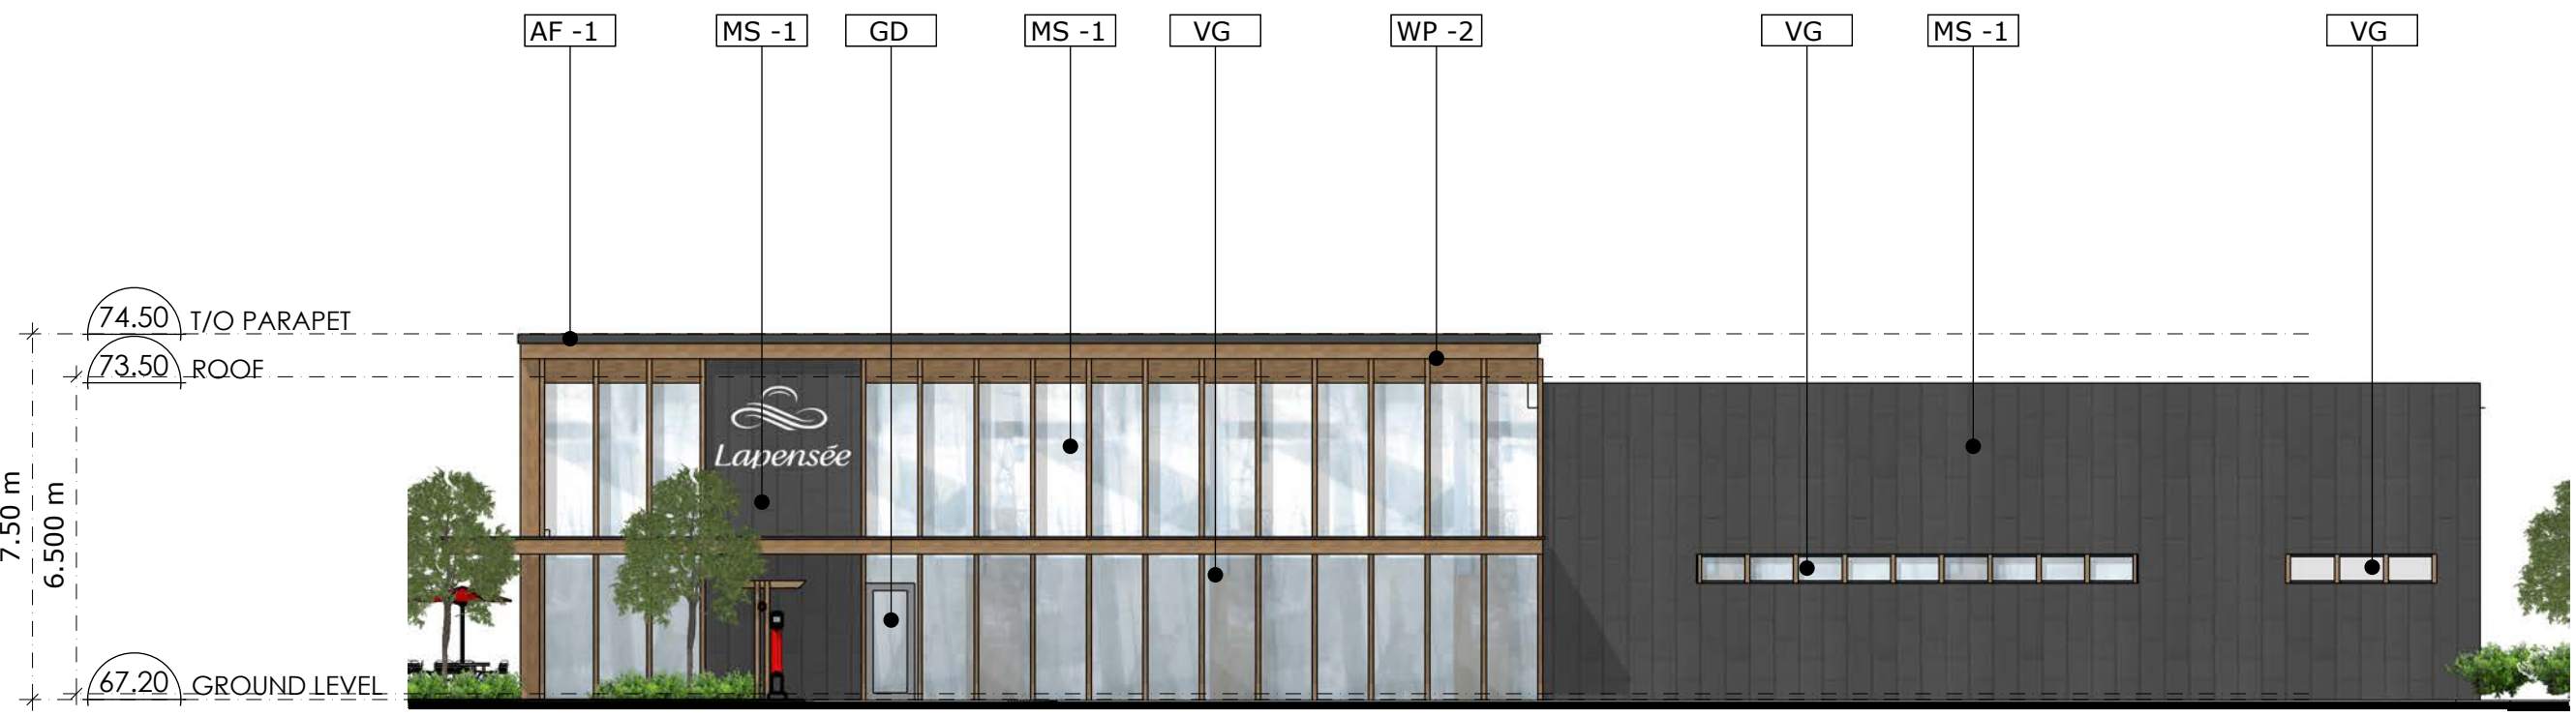

Lapensée Matress

RETAIL A & B - AERIAL SITE ACCESS

Lapensée Matress

RETAIL A & B - STREETVIEW

Lapensée Matress

RETAIL A - EAST ELEVATION

Lapensée Matress

RETAIL B - SOUTH ELEVATION

- AF -1 ALUMINUM FLASHING 1
- GD GLASS DOOR
- OHD OVERHEAD DOOR
- MD METAL DOOR
- MS -1 METAL SIDING 1
- VG VISION GLASS
- WP -1 WOOD PANEL 1
- WP -2 WOOD PANEL 2

Lapensée Matress

ELEVATIONS

SCALE 1:150
MAY 2022

- AF -1 ALUMINUM FLASHING 1
- GD GLASS DOOR
- OHD OVERHEAD DOOR
- MD METAL DOOR
- MS -1 METAL SIDING 1
- VG VISION GLASS
- WP -1 WOOD PANEL 1
- WP -2 WOOD PANEL 2

RETAIL A - EAST ELEVATION 1
A3.00

RETAIL A - WEST ELEVATION 2
A3.00

Lapensée Matress

ELEVATIONS

SCALE 1:150
MAY 2022

- AF -1 ALUMINUM FLASHING 1
- GD GLASS DOOR
- OHD OVERHEAD DOOR
- MD METAL DOOR
- MS -1 METAL SIDING 1
- VG VISION GLASS
- WP -1 WOOD PANEL 1
- WP -2 WOOD PANEL 2