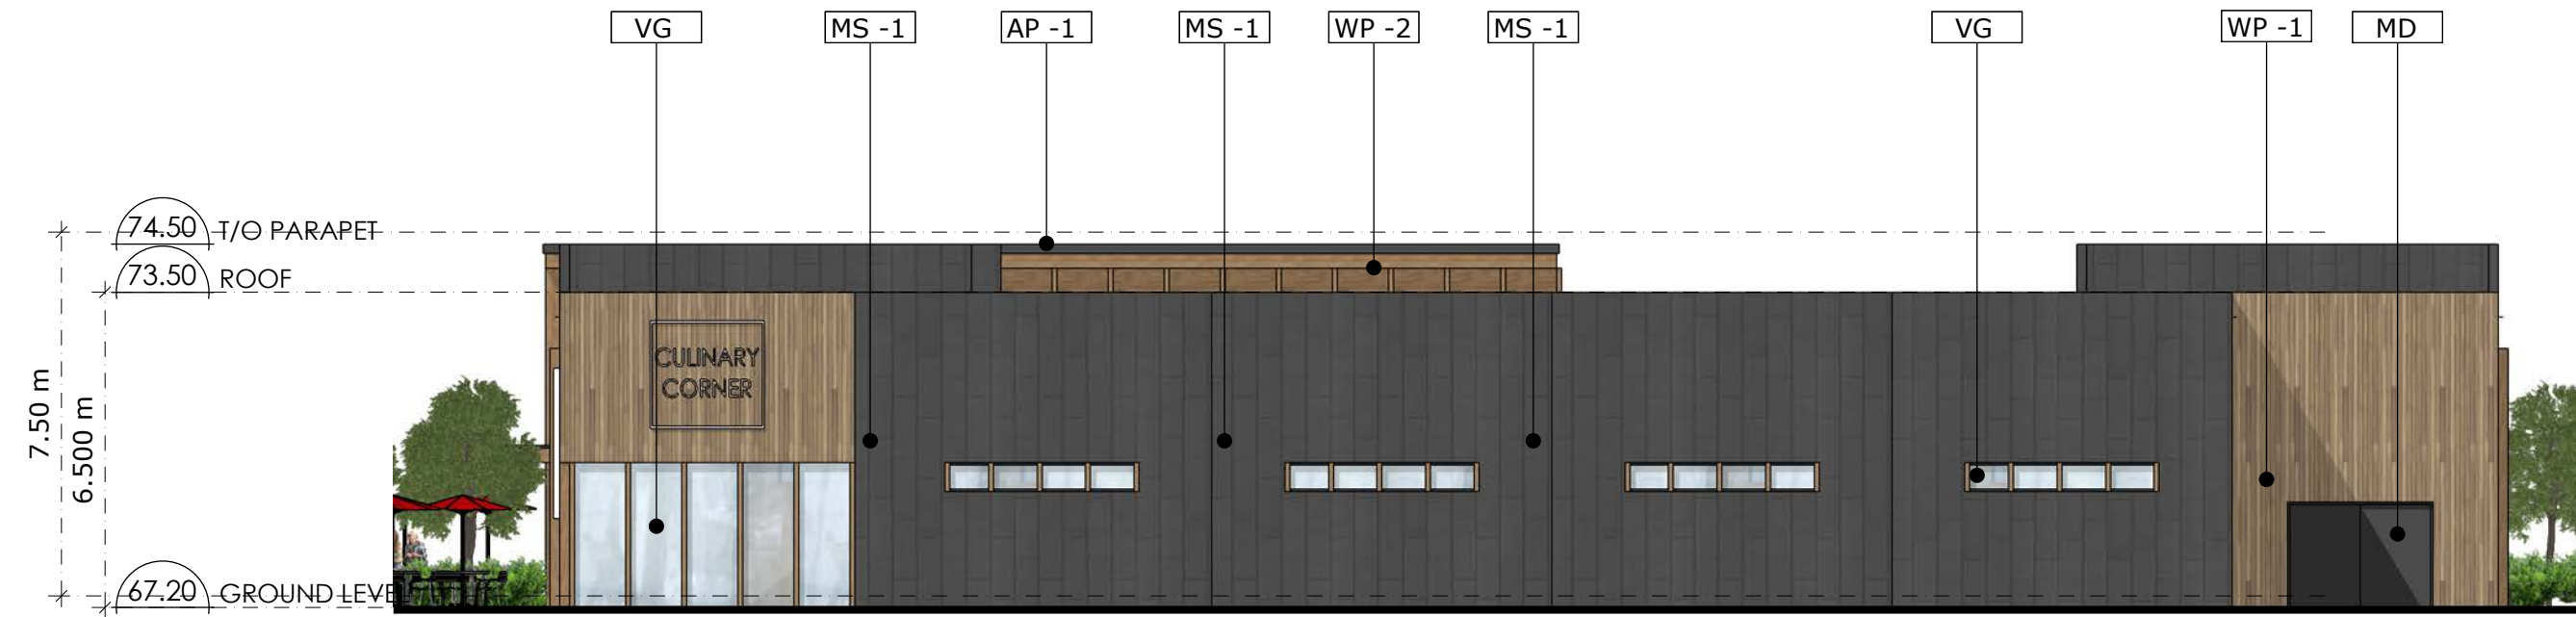

- AF -1 ALUMINUM FLASHING 1
- GD GLASS DOOR
- OHD OVERHEAD DOOR
- MD METAL DOOR
- MS -1 METAL SIDING 1
- VG VISION GLASS
- WP -1 WOOD PANEL 1
- WP -2 WOOD PANEL 2

RETAIL A - EAST ELEVATION 1
A3.00

RETAIL A - WEST ELEVATION 2
A3.00

RETAIL B - NORTH ELEVATION 1
A3.00

RETAIL B - SOUTH ELEVATION 2
A3.00

Lapensée Matress

ELEVATIONS

SCALE 1:150
MAY 2022

- AF -1 ALUMINUM FLASHING 1
- GD GLASS DOOR
- OHD OVERHEAD DOOR
- MD METAL DOOR
- MS -1 METAL SIDING 1
- VG VISION GLASS
- WP -1 WOOD PANEL 1
- WP -2 WOOD PANEL 2

RETAIL B - EAST ELEVATION 1
A3.00

RETAIL B - WEST ELEVATION 2
A3.00