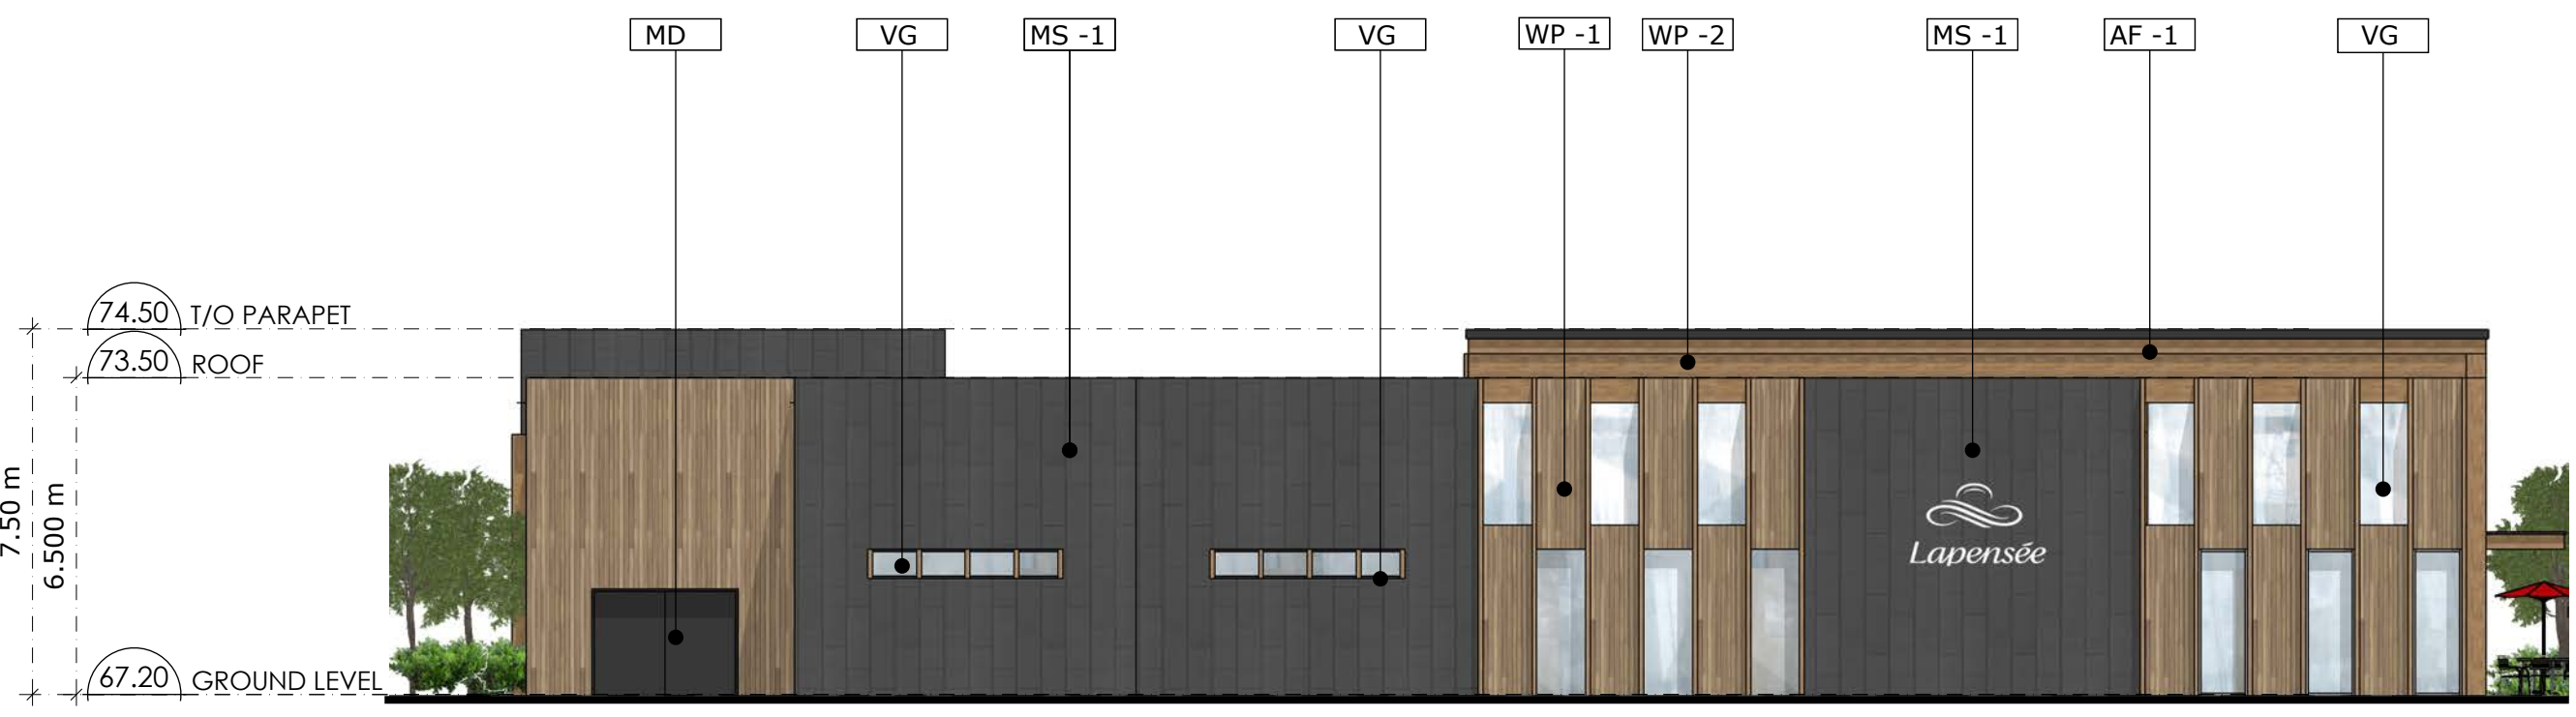

Lapensée Matress

RETAIL A & B - AERIAL SITE ACCESS

Lapensée Matress

RETAIL A & B - STREETVIEW

Lapensée Matress

RETAIL A - EAST ELEVATION

Lapensée Matress

RETAIL B - SOUTH ELEVATION

- AF -1 ALUMINUM FLASHING 1
- GD GLASS DOOR
- OHD OVERHEAD DOOR
- MD METAL DOOR
- MS -1 METAL SIDING 1
- VG VISION GLASS
- WP -1 WOOD PANEL 1
- WP -2 WOOD PANEL 2

Lapensée Matress

ELEVATIONS

SCALE 1:150
MAY 2022

- AF -1 ALUMINUM FLASHING 1
- GD GLASS DOOR
- OHD OVERHEAD DOOR
- MD METAL DOOR
- MS -1 METAL SIDING 1
- VG VISION GLASS
- WP -1 WOOD PANEL 1
- WP -2 WOOD PANEL 2

RETAIL A - EAST ELEVATION 1
A3.00

RETAIL A - WEST ELEVATION 2
A3.00

Lapensée Matress

ELEVATIONS

SCALE 1:150
MAY 2022

- AF -1 ALUMINUM FLASHING 1
- GD GLASS DOOR
- OHD OVERHEAD DOOR
- MD METAL DOOR
- MS -1 METAL SIDING 1
- VG VISION GLASS
- WP -1 WOOD PANEL 1
- WP -2 WOOD PANEL 2