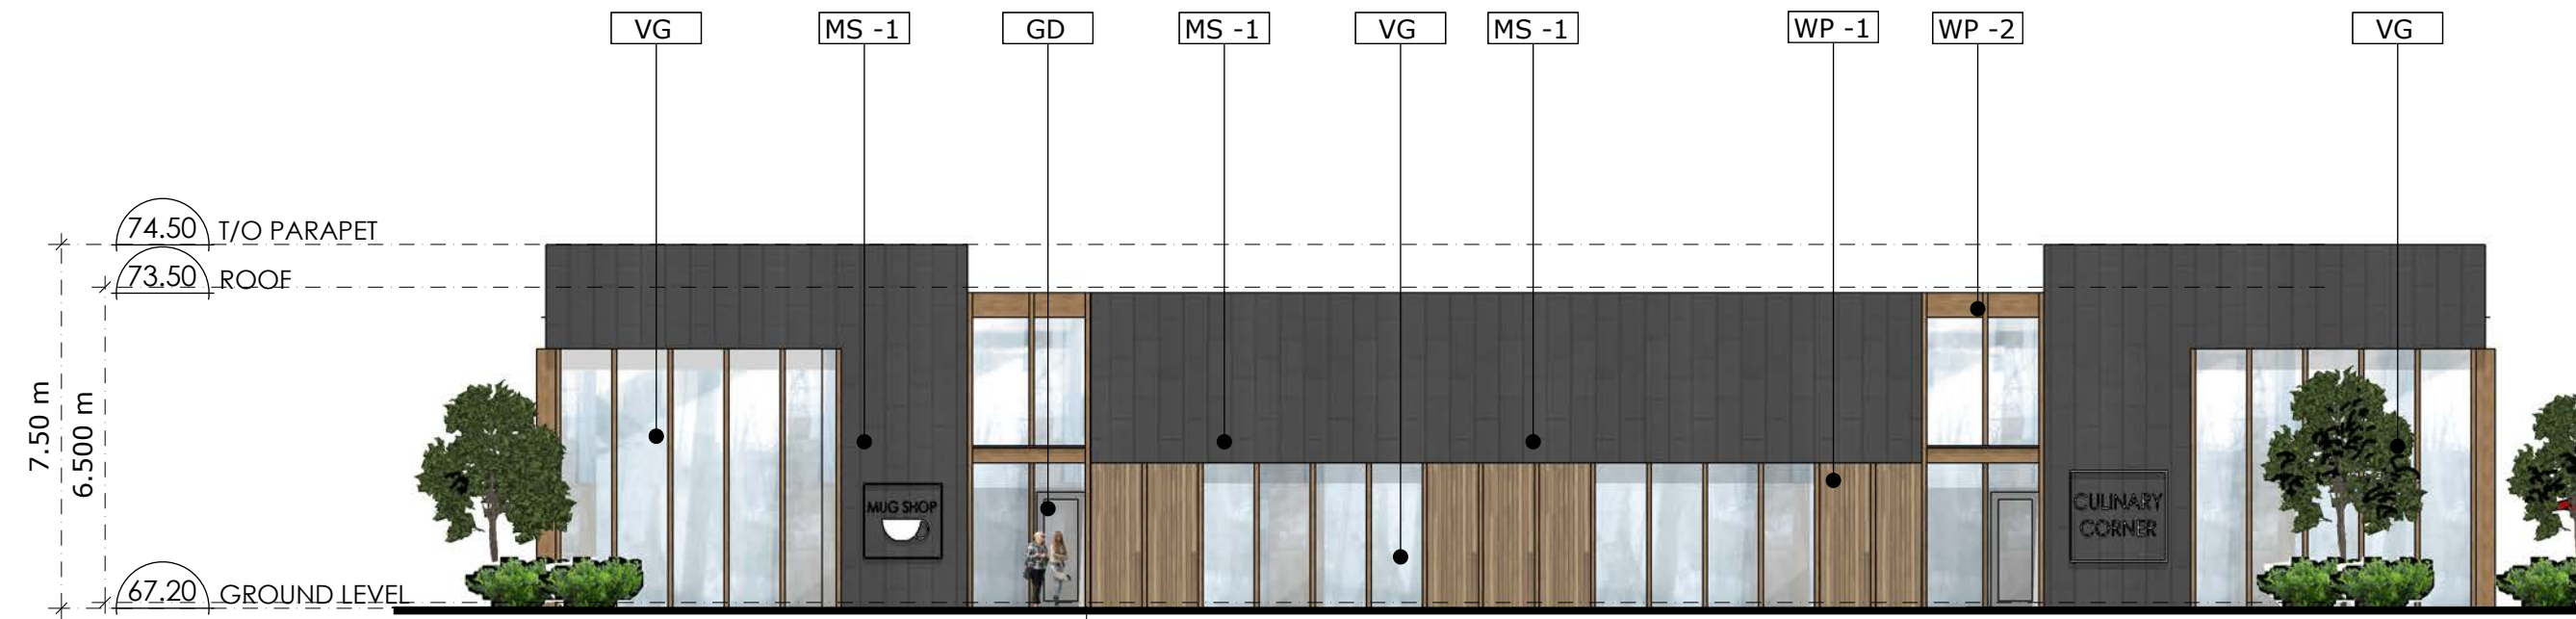

RETAIL B - NORTH ELEVATION 1
A3.00

RETAIL B - SOUTH ELEVATION 2
A3.00

Lapensée Matress

ELEVATIONS

SCALE 1:150
MAY 2022

- AF -1 ALUMINUM FLASHING 1
- GD GLASS DOOR
- OHD OVERHEAD DOOR
- MD METAL DOOR
- MS -1 METAL SIDING 1
- VG VISION GLASS
- WP -1 WOOD PANEL 1
- WP -2 WOOD PANEL 2

RETAIL B - EAST ELEVATION 1
A3.00

RETAIL B - WEST ELEVATION 2
A3.00