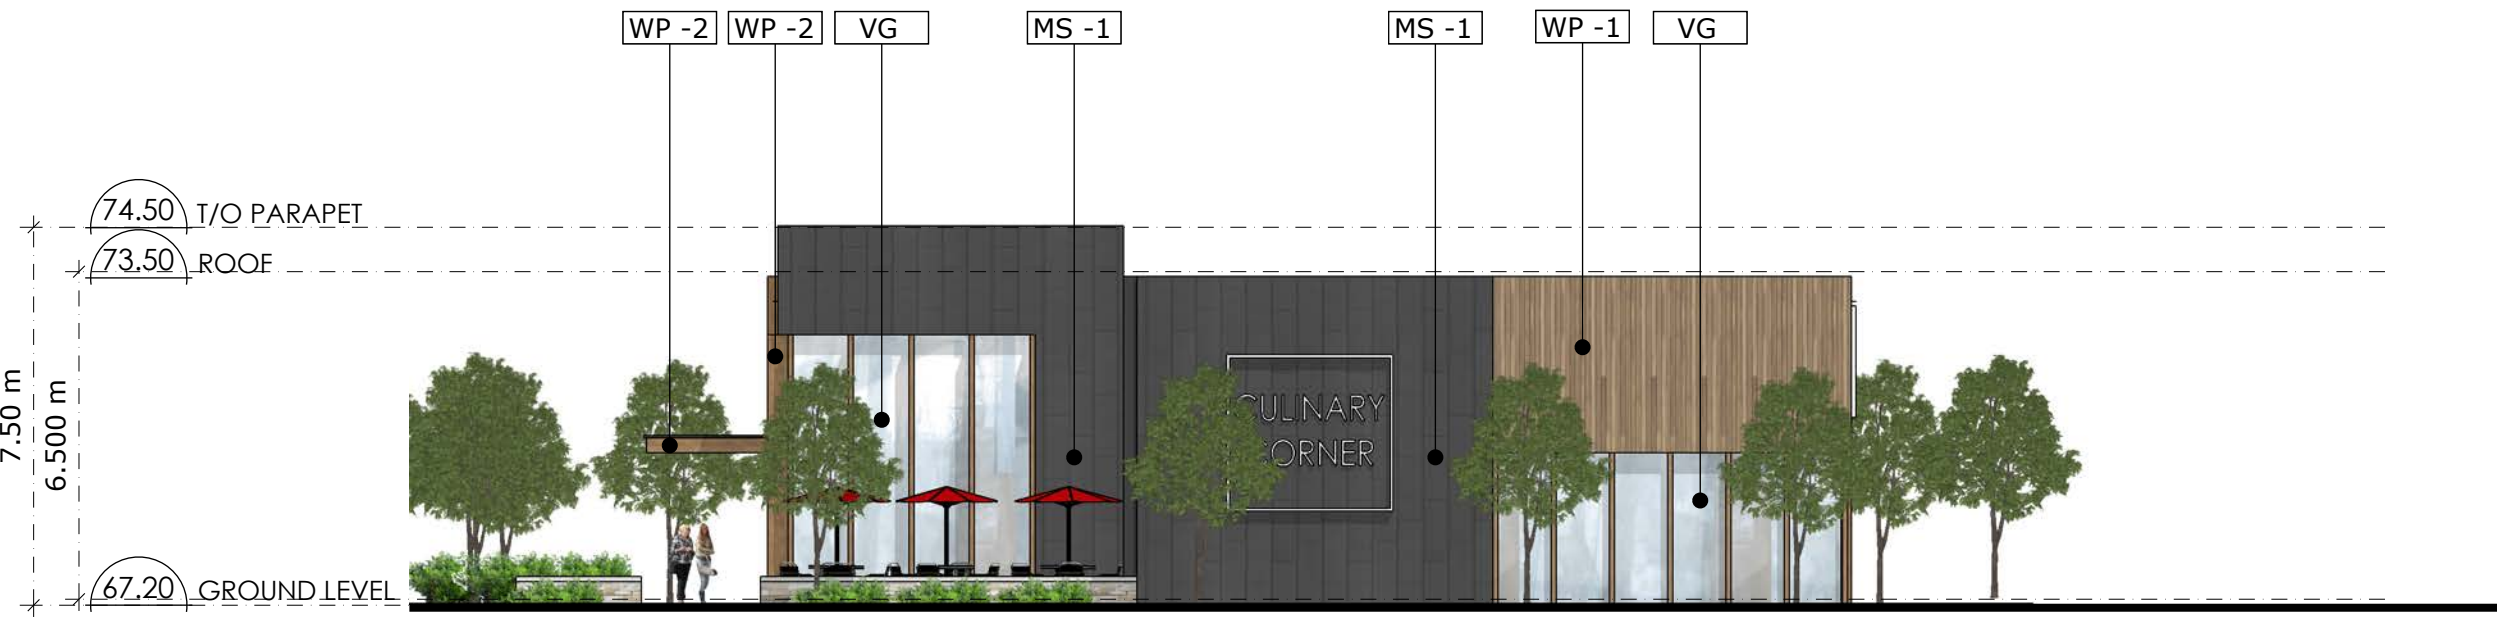

RETAIL B - NORTH ELEVATION 1
A3.00

RETAIL B - SOUTH ELEVATION 2
A3.00

Lapensée Matress

ELEVATIONS

SCALE 1:150
MAY 2022

- AF -1 ALUMINUM FLASHING 1
- GD GLASS DOOR
- OHD OVERHEAD DOOR
- MD METAL DOOR
- MS -1 METAL SIDING 1
- VG VISION GLASS
- WP -1 WOOD PANEL 1
- WP -2 WOOD PANEL 2