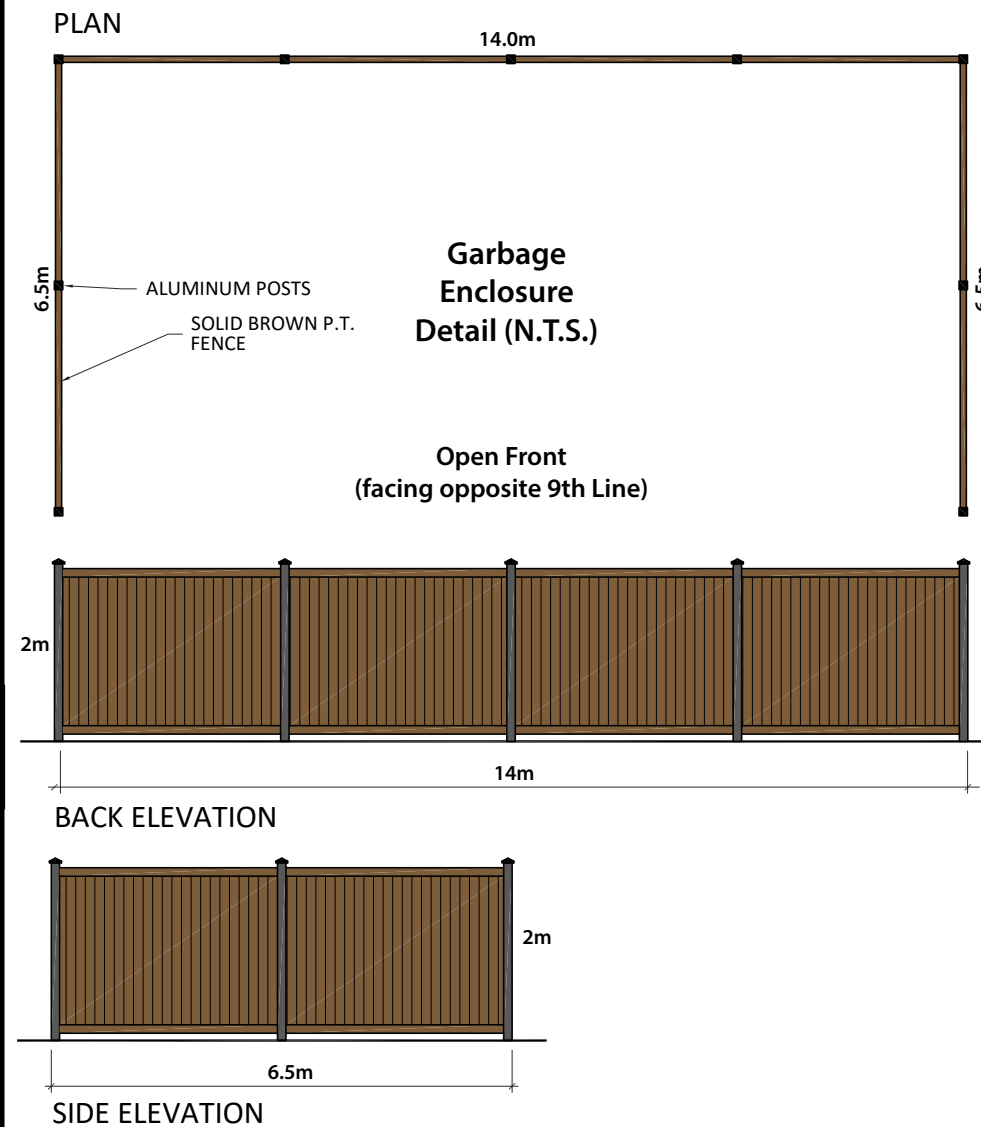

Garbage Enclosure Design Details

Planting List Table and Details

Planting List Table for 2545 9th Line Road				
Common Name	Botanical Name	Size	Number on Plan	Special Requirements
Bur Oak	Quercus macrocarpa	Up to 30m at Full Maturity	1-4, 10-12	- Remove tree from container at planting and dig hole twice the width of the root bulb - For burlapped trees, place the root ball in the hole and gently cut away burlap.
Eastern White Cedar	Thuja occidentalis	Up to 15m at Full Maturity	5-9	- Remove tree from container at planting and dig hole twice the width of the root bulb - Proposed locations will provide for at least 6 hours of sunlight
Planting Clusters at Front for Screening (see figure on plan)				
Common Name	Botanical Name	Size	Number on Plan	Special Requirements
Eastern White Cedar	Thuja occidentalis	Up to 15m at Full Maturity	A (10 Total)	- Remove tree from container at planting and dig hole twice the width of the root bulb - Proposed locations will provide for at least 6 hours of sunlight
White Spruce	Picea glauca	Up to 30m at Full Maturity	B (5 Total)	- Remove tree from container at planting and dig hole twice the width of the root bulb - Proposed locations will provide for at least 6 hours of sunlight
Freeman Maple	Acer freemanii	Up to 15-20m at Full Maturity	C (5 Total)	- Remove tree from container at planting and dig hole twice the width of the root bulb - For burlapped trees, place the root ball in the hole and gently cut away burlap.