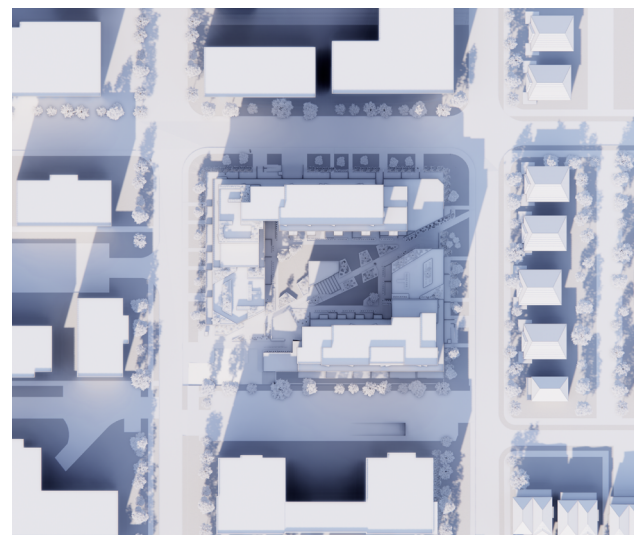

SUMMER SOLSTICE- 12:00 PM UTC -4

SUMMER SOLSTICE- 3:00 PM UTC -4

SUMMER SOLSTICE- 6:00 PM UTC -4

WINTER SOLSTICE- 10:00 AM UTC -5

WINTER SOLSTICE- 12:00 PM UTC -5

WINTER SOLSTICE- 3:00 PM UTC -5

WINTER SOLSTICE- 5:00 PM UTC -5