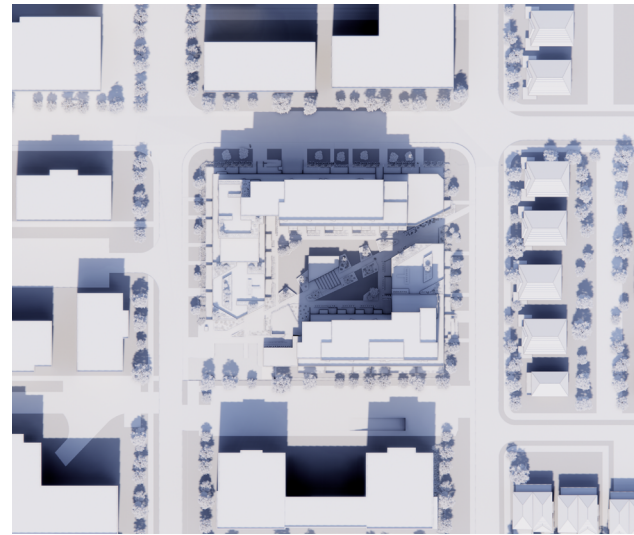

WEST URBAN WATERIDGE
SHADOW STUDY

2023.07.11

FAAS

EQUINOX - 9:30 AM UTC -4

EQUINOX - 12:00 PM UTC -4

EQUINOX - 3:00 PM UTC -4

EQUINOX - 6:00 PM UTC -4

SUMMER SOLSTICE- 9:00 AM UTC -4