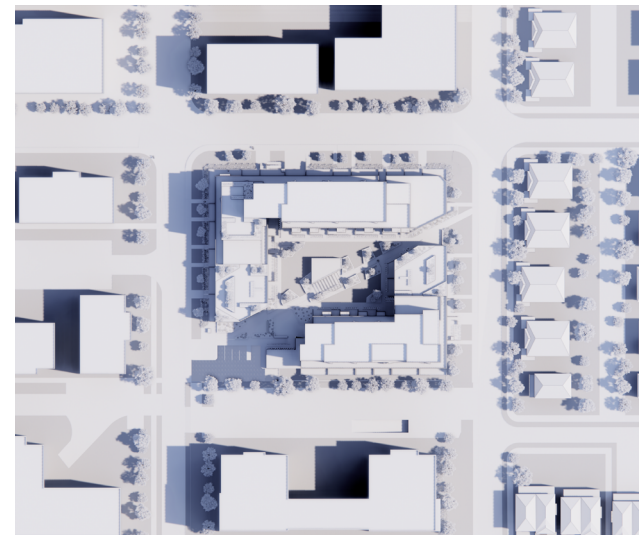

WEST URBAN WATERIDGE
SHADOW STUDY

2023.07.11

FAAS

EQUINOX - 9:30 AM UTC -4

EQUINOX - 12:00 PM UTC -4

EQUINOX - 3:00 PM UTC -4

EQUINOX - 6:00 PM UTC -4

SUMMER SOLSTICE- 9:00 AM UTC -4