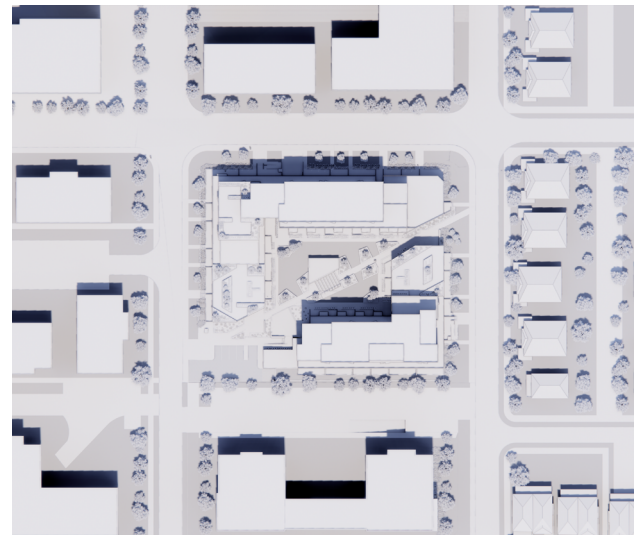

SUMMER SOLSTICE- 3:00 PM UTC -4