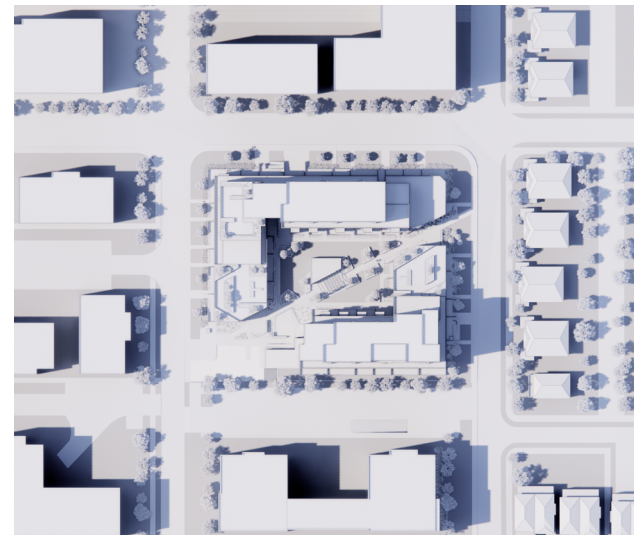

SUMMER SOLSTICE- 6:00 PM UTC -4