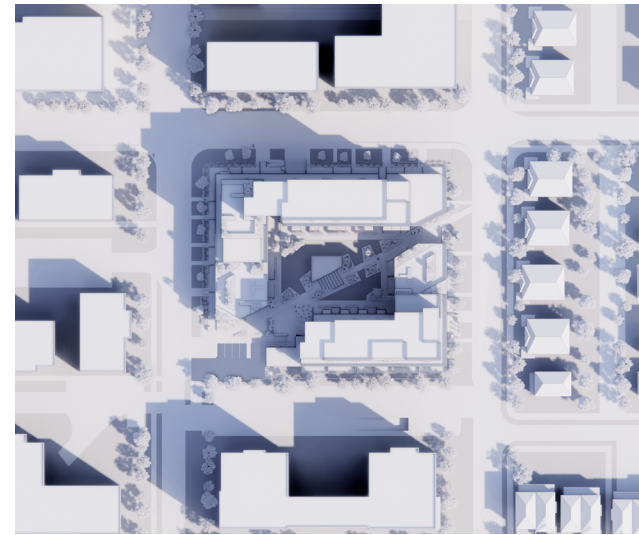

WEST URBAN WATERIDGE
SHADOW STUDY

2023.07.11

FAAS

EQUINOX - 9:30 AM UTC -4

EQUINOX - 12:00 PM UTC -4

EQUINOX - 3:00 PM UTC -4

EQUINOX - 6:00 PM UTC -4

SUMMER SOLSTICE- 9:00 AM UTC -4