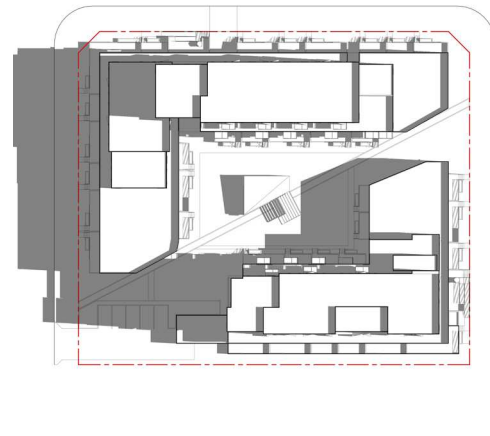

WATERIDGE - SUMMER SOLSTICE 9:00AM