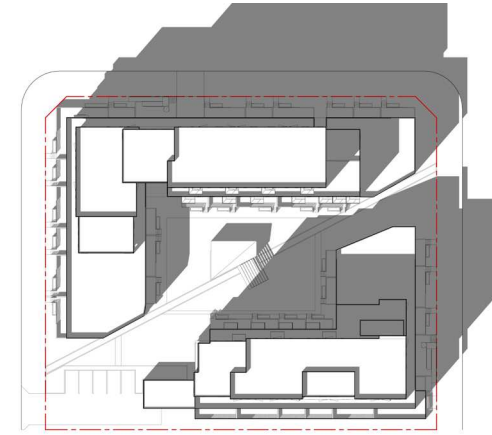

WESTURBAN

WATERIDGE

SHADOW STUDIES

2022.10.31

FAAS

WATERIDGE - EQUINOX 7:15AM

WATERIDGE - EQUINOX 9:00AM

WATERIDGE - EQUINOX 12:00PM