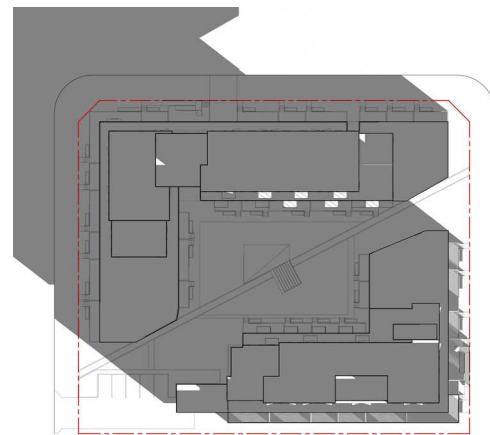

WATERIDGE - EQUINOX 3:00PM

WATERIDGE - EQUINOX 6:00PM

WATERIDGE - SUMMER SOLSTICE 6:00AM

WATERIDGE - SUMMER SOLSTICE 9:00AM

WATERIDGE - SUMMER SOLSTICE 12:00PM

WATERIDGE - SUMMER SOLSTICE 3:00PM

WATERIDGE - SUMMER SOLSTICE 6:00PM