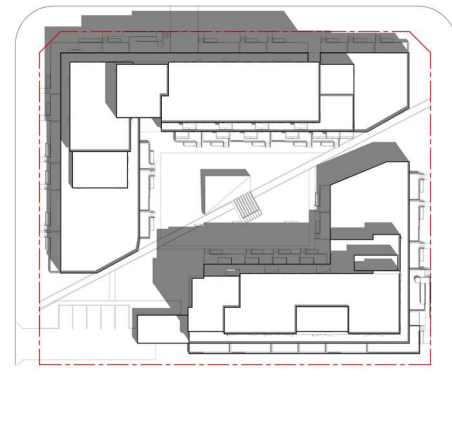

WATERIDGE - EQUINOX 3:00PM

WATERIDGE - EQUINOX 6:00PM

WATERIDGE - SUMMER SOLSTICE 6:00AM

WATERIDGE - SUMMER SOLSTICE 9:00AM

WATERIDGE - SUMMER SOLSTICE 12:00PM

WATERIDGE - SUMMER SOLSTICE 3:00PM

WATERIDGE - SUMMER SOLSTICE 6:00PM