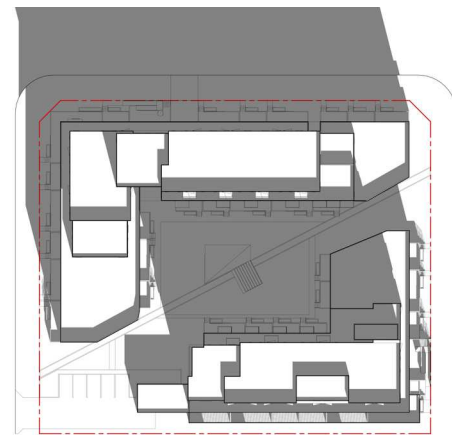

WATERIDGE - WINTER SOLSTICE 12:00PM