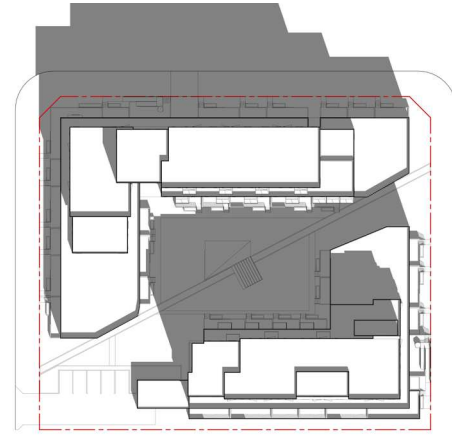

WESTURBAN

WATERIDGE

SHADOW STUDIES

2022.10.31

FAAS

WATERIDGE - EQUINOX 7:15AM

WATERIDGE - EQUINOX 9:00AM

WATERIDGE - EQUINOX 12:00PM