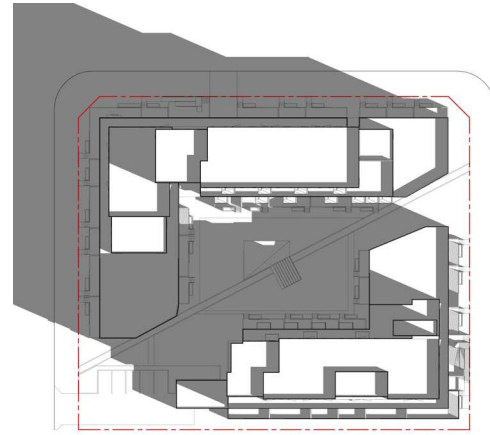

WESTURBAN

WATERIDGE

SHADOW STUDIES

2022.10.31

FAAS

WATERIDGE - EQUINOX 7:15AM

WATERIDGE - EQUINOX 9:00AM

WATERIDGE - EQUINOX 12:00PM