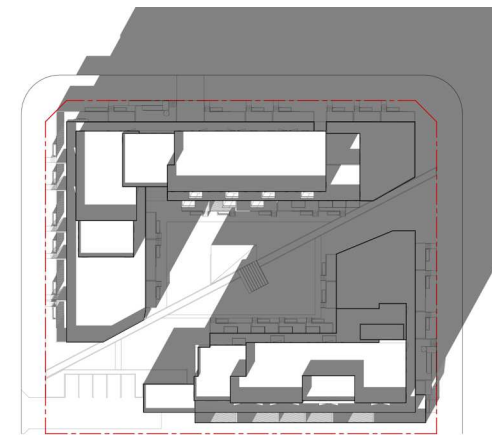

WATERIDGE - WINTER SOLSTICE 3:00PM