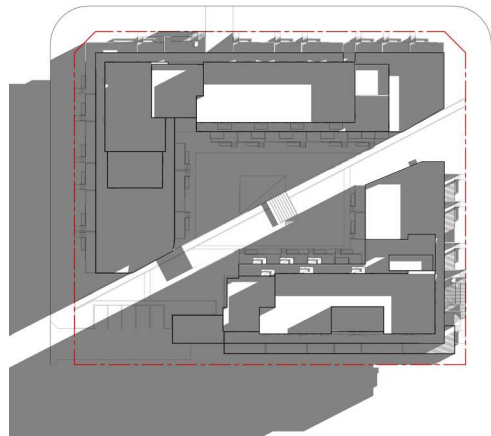

WATERIDGE - SUMMER SOLSTICE 6:00AM