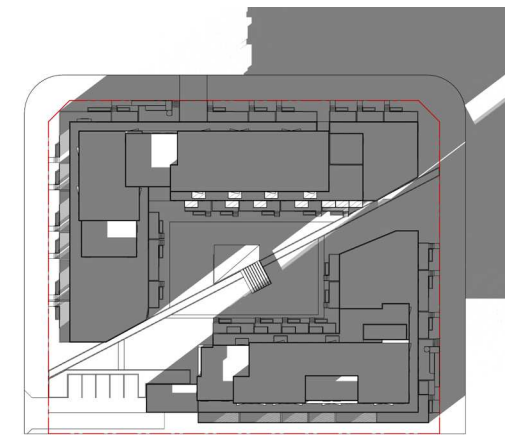

WATERIDGE - WINTER SOLSTICE 5:00PM

2022.10.31

WESTURBAN
WATERIDGE
SHADOW STUDIES

FAAS