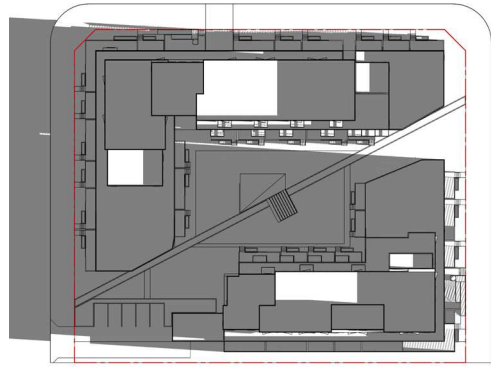

WESTURBAN

WATERIDGE

SHADOW STUDIES

2022.10.31

FAAS

WATERIDGE - EQUINOX 7:15AM

WATERIDGE - EQUINOX 9:00AM

WATERIDGE - EQUINOX 12:00PM