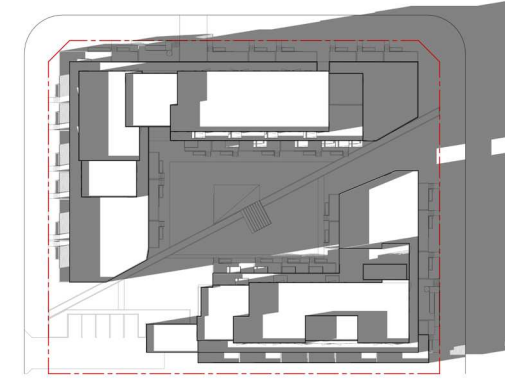

WATERIDGE - EQUINOX 6:00PM