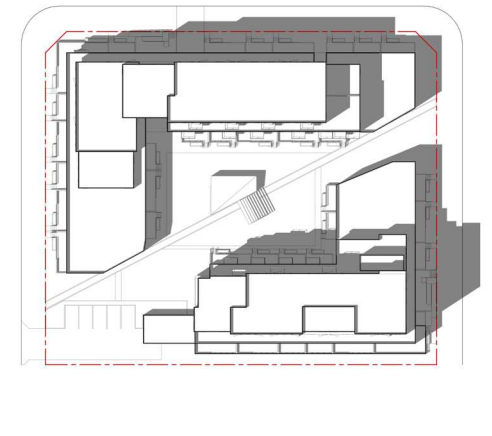

WATERIDGE - EQUINOX 3:00PM

WATERIDGE - EQUINOX 6:00PM

WATERIDGE - SUMMER SOLSTICE 6:00AM

WATERIDGE - SUMMER SOLSTICE 9:00AM

WATERIDGE - SUMMER SOLSTICE 12:00PM

WATERIDGE - SUMMER SOLSTICE 3:00PM

WATERIDGE - SUMMER SOLSTICE 6:00PM