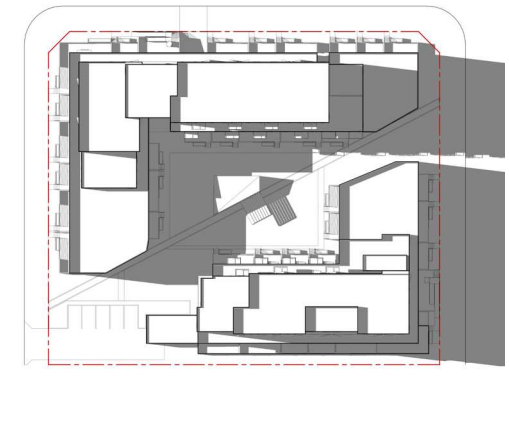

WATERIDGE - EQUINOX 3:00PM

WATERIDGE - EQUINOX 6:00PM

WATERIDGE - SUMMER SOLSTICE 6:00AM

WATERIDGE - SUMMER SOLSTICE 9:00AM

WATERIDGE - SUMMER SOLSTICE 12:00PM

WATERIDGE - SUMMER SOLSTICE 3:00PM

WATERIDGE - SUMMER SOLSTICE 6:00PM