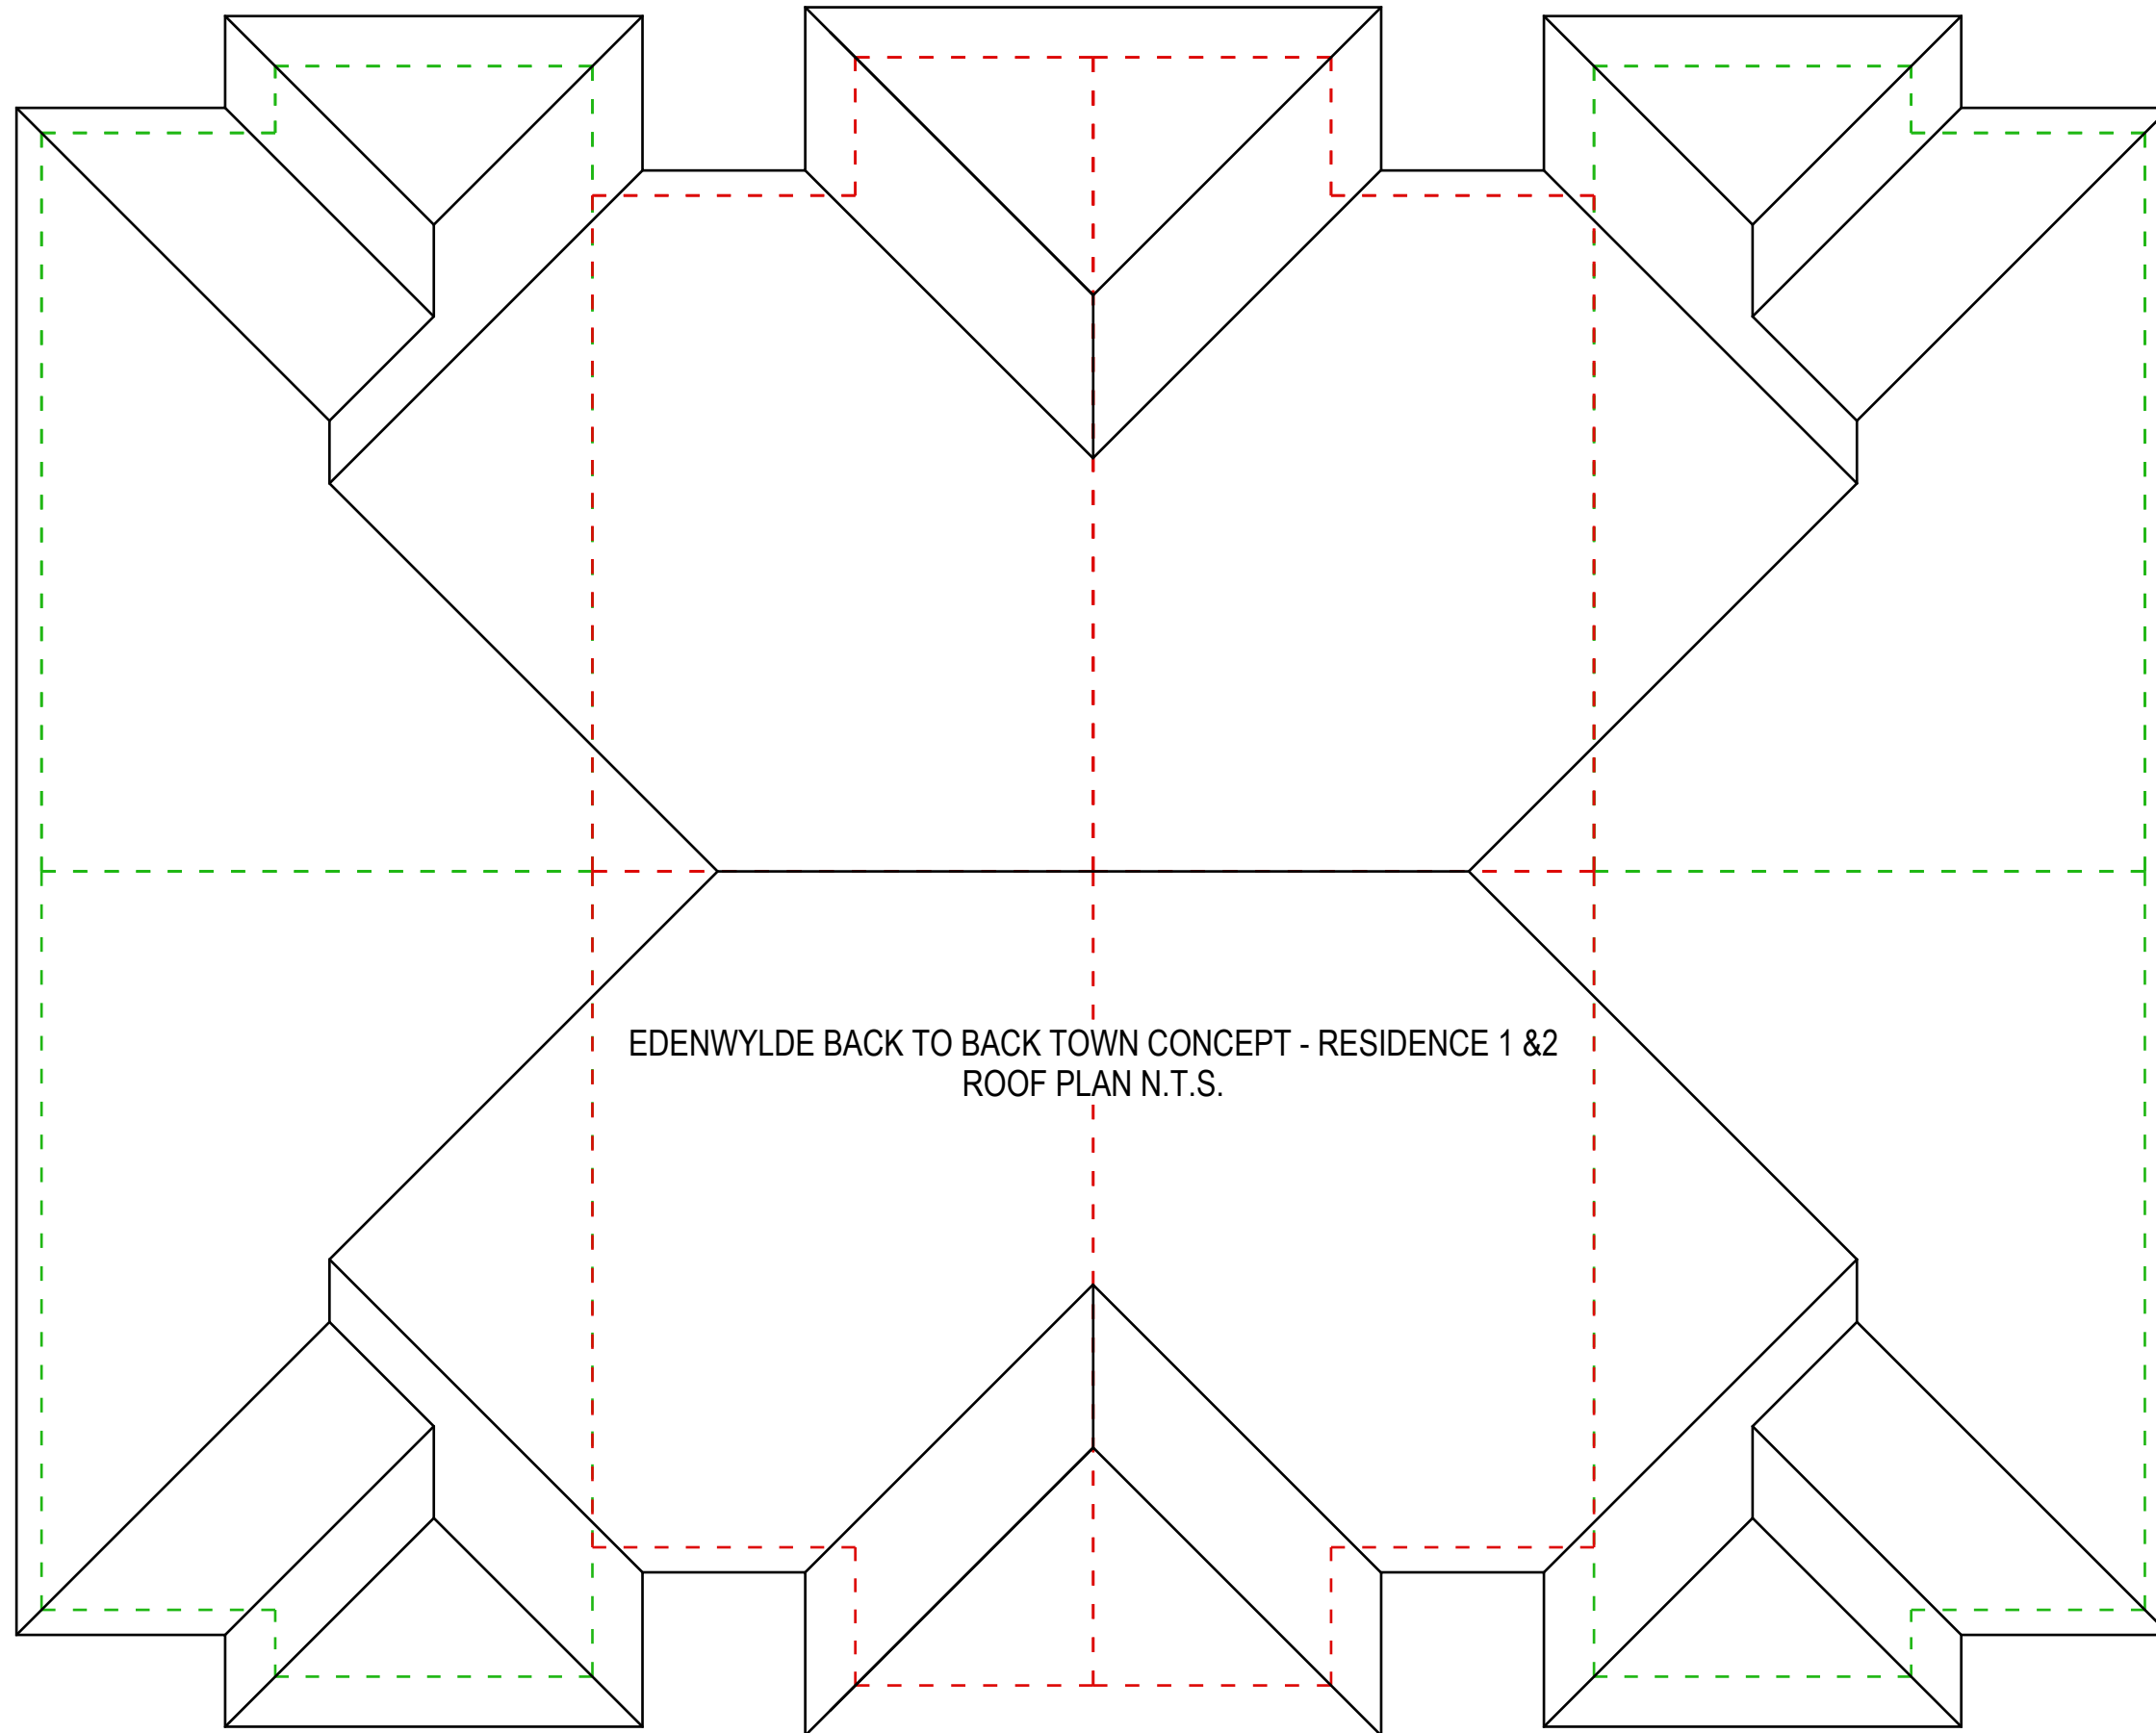

EDENWYLDE BACK TO BACK TOWN CONCEPT - RESIDENCE 1 & 2
FRONT AND REAR ELEVATION

CARDEL
HOMES

Concept by R. Bukarewicz
November 24-2021

EDENWYLDE BACK TO BACK TOWN CONCEPT - RESIDENCE 1 & 2
STREET SIDE ELEVATION

EDENWYLDE BACK TO BACK TOWN CONCEPT - RESIDENCE 1 & 2
ROOF PLAN N.T.S.