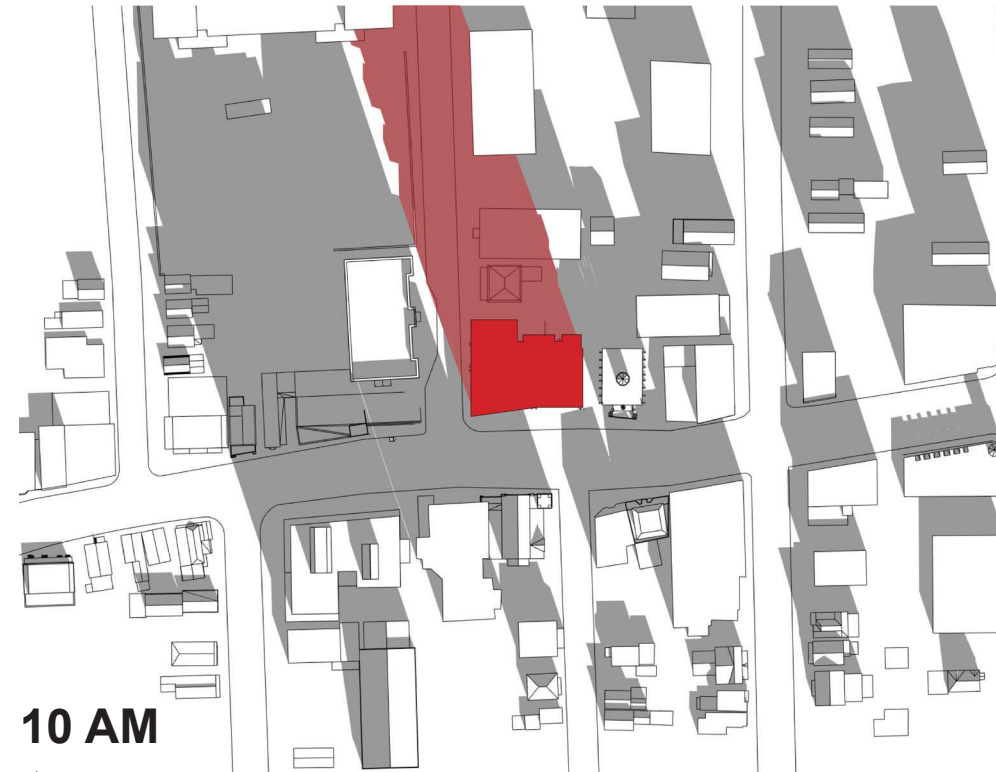

8 PM

SHADOW ANALYSIS

Equinoxe - September 21st 8am-6pm

SHADOW ANALYSIS

Equinoxe - September 21st 8am-6pm

SHADOW ANALYSIS

Winter Solstice - December 21st 9am-3pm

SHADOW ANALYSIS

Winter Solstice - December 21st 9am-3pm