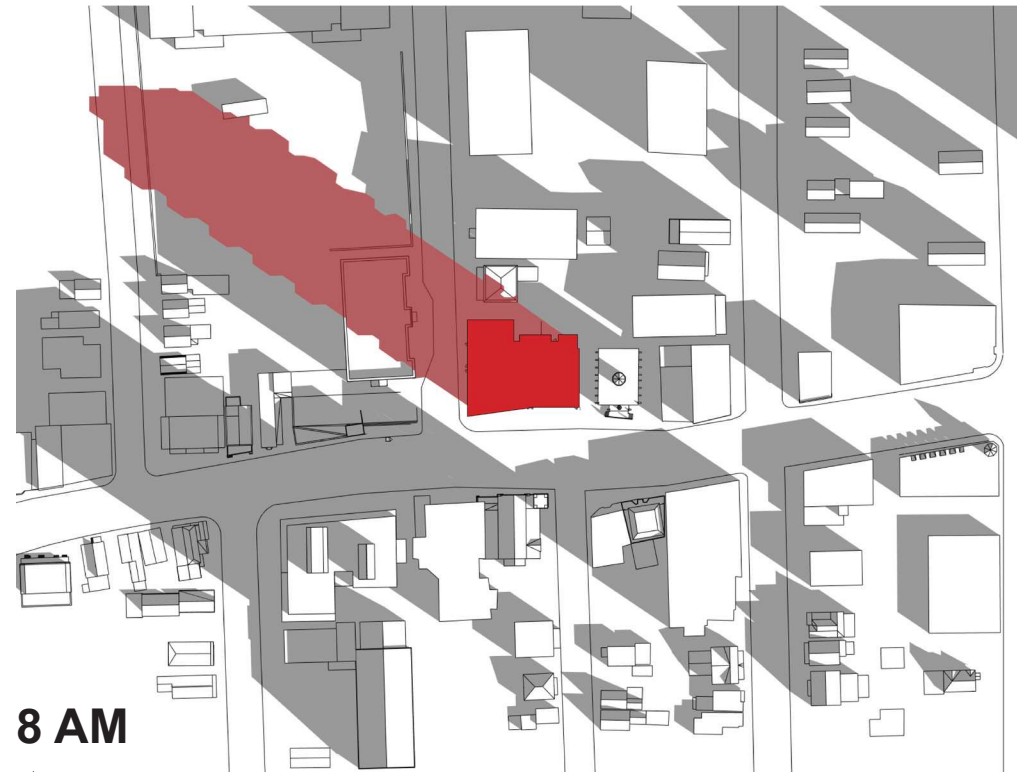

SHADOW ANALYSIS

Summer Solstice - June 21st 8am-8pm

SHADOW ANALYSIS

Summer Solstice - June 21st 8am-8pm

SHADOW ANALYSIS

Summer Solstice - June 21st 8am-8pm

6 PM

7 PM

8 PM

SHADOW ANALYSIS

Equinoxe - September 21st 8am-6pm

SHADOW ANALYSIS

Equinoxe - September 21st 8am-6pm

SHADOW ANALYSIS

Winter Solstice - December 21st 9am-3pm

SHADOW ANALYSIS

Winter Solstice - December 21st 9am-3pm