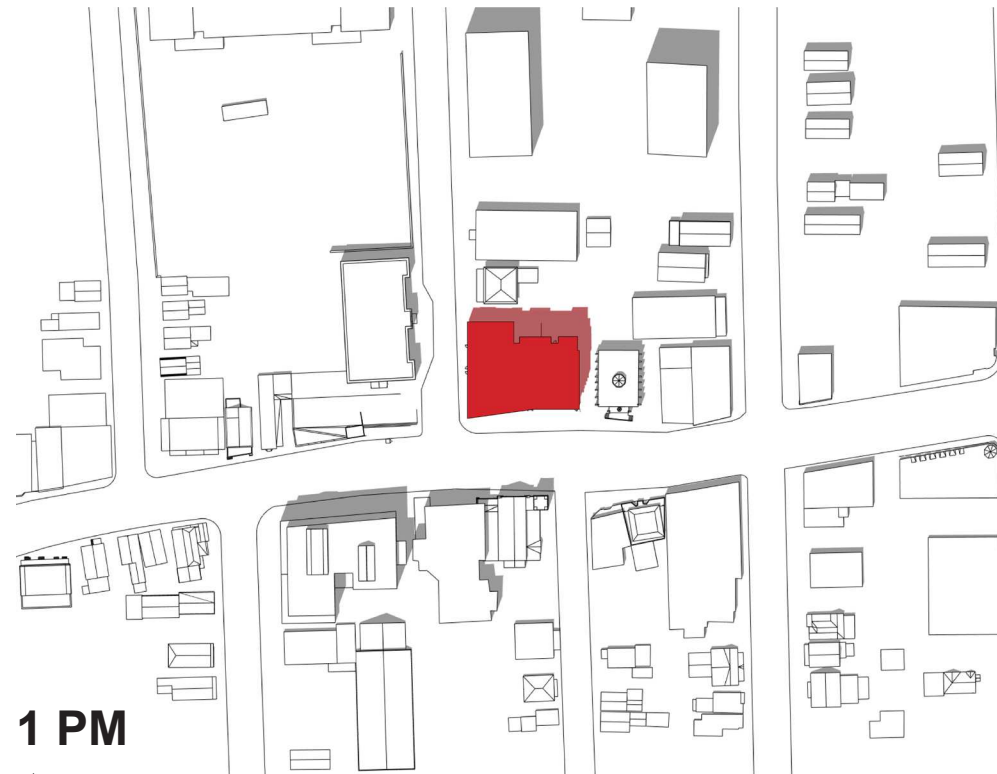

SHADOW ANALYSIS

Summer Solstice - June 21st 8am-8pm