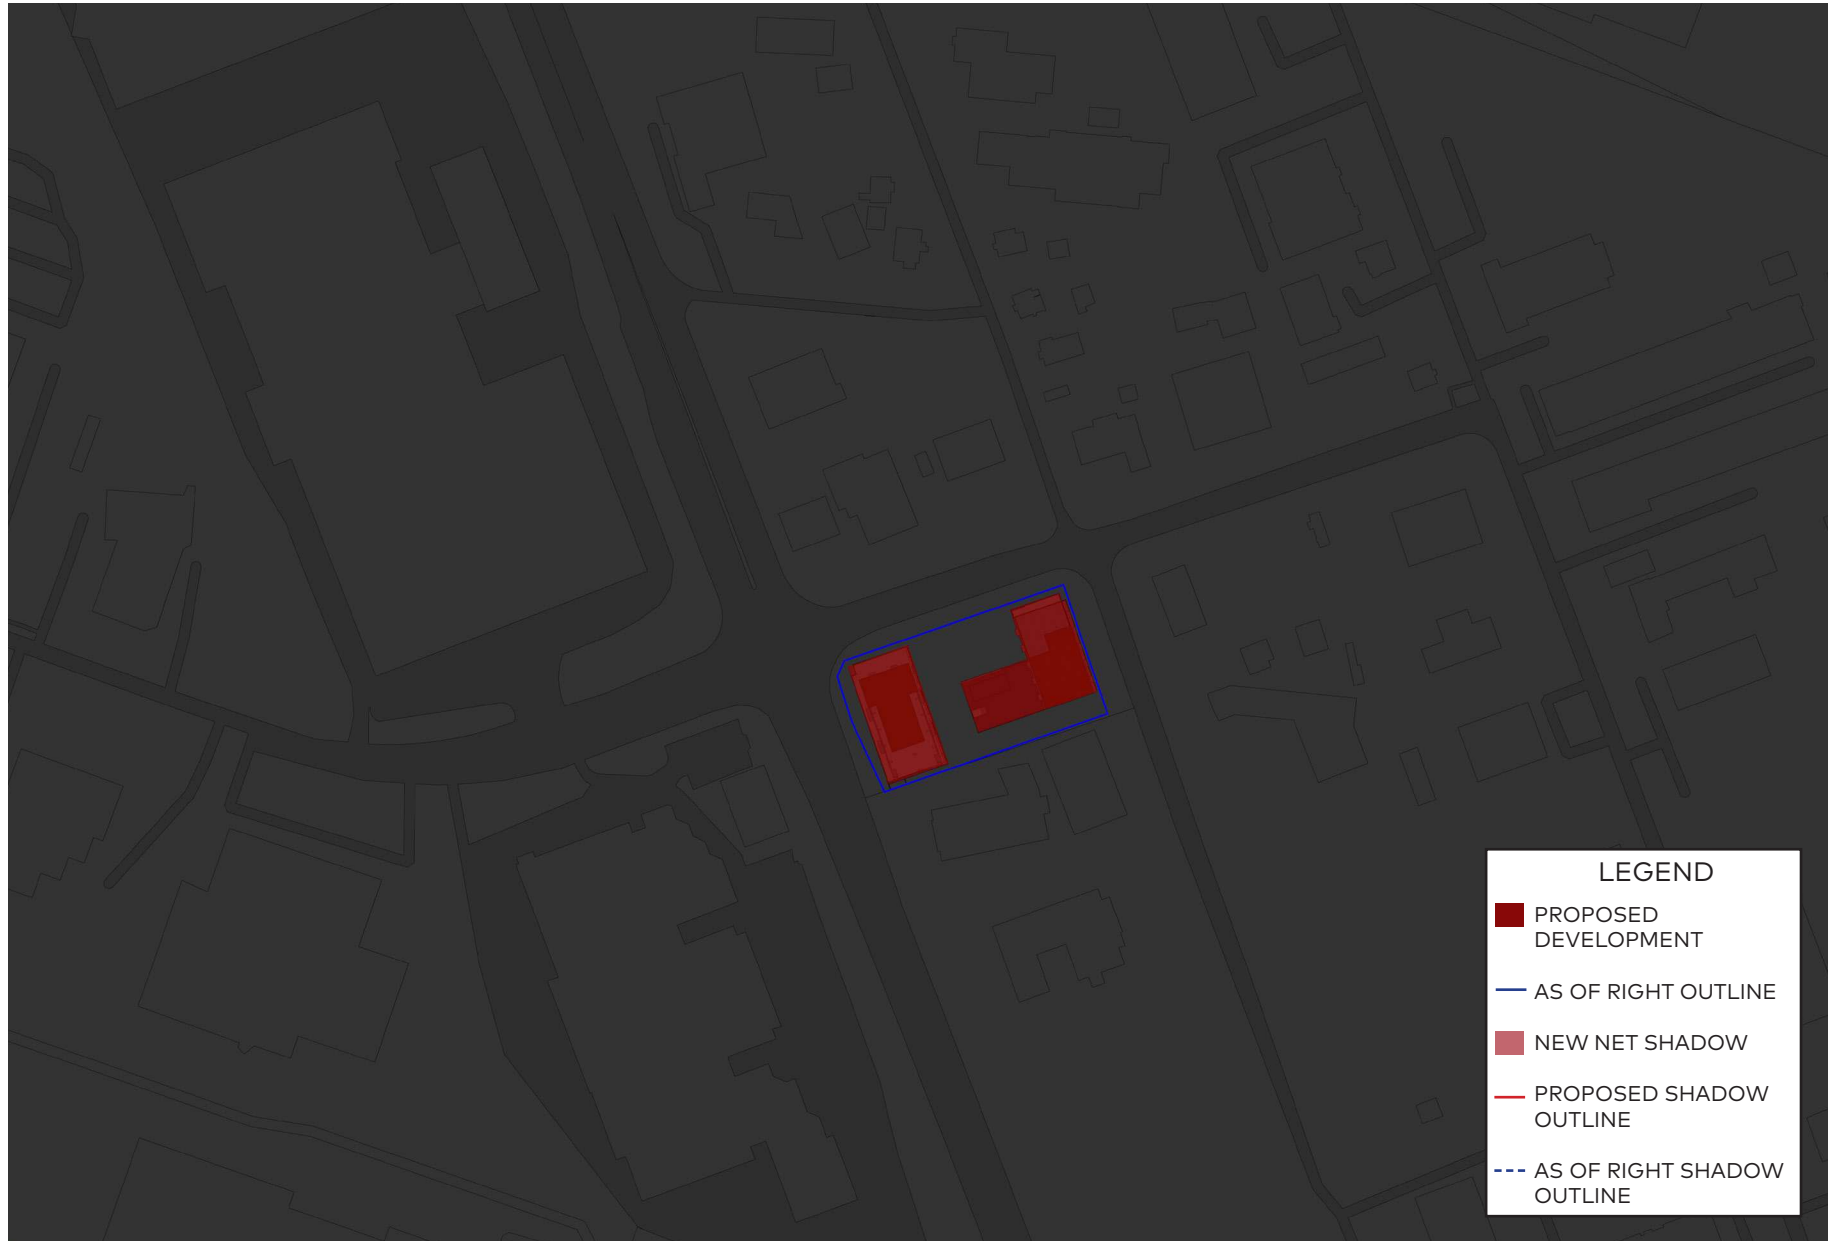

June 21, 5pm

LEGEND

- PROPOSED DEVELOPMENT
- AS OF RIGHT OUTLINE
- NEW NET SHADOW
- PROPOSED SHADOW OUTLINE
- - - AS OF RIGHT SHADOW OUTLINE

June 21, 6pm

June 21, 7pm

June 21, 8pm

June 21, 8:55pm

LEGEND

- PROPOSED DEVELOPMENT
- AS OF RIGHT OUTLINE
- NEW NET SHADOW
- - - PROPOSED SHADOW OUTLINE
- - - AS OF RIGHT SHADOW OUTLINE

September 21, 6:49am

September 21, 8am

LEGEND	
	PROPOSED DEVELOPMENT
	AS OF RIGHT OUTLINE
	NEW NET SHADOW
	PROPOSED SHADOW OUTLINE
	AS OF RIGHT SHADOW OUTLINE

September 21, 10am

LEGEND

- PROPOSED DEVELOPMENT
- AS OF RIGHT OUTLINE
- NEW NET SHADOW
- PROPOSED SHADOW OUTLINE
- - - AS OF RIGHT SHADOW OUTLINE

September 21, 11am

LEGEND

- PROPOSED DEVELOPMENT
- AS OF RIGHT OUTLINE
- NEW NET SHADOW
- PROPOSED SHADOW OUTLINE
- - - AS OF RIGHT SHADOW OUTLINE

December 21, 8am

December 21, 9am

December 21, 10am

December 21, 11am

December 21, 12pm

December 21, 1pm

December 21, 3pm

December 21, 4pm