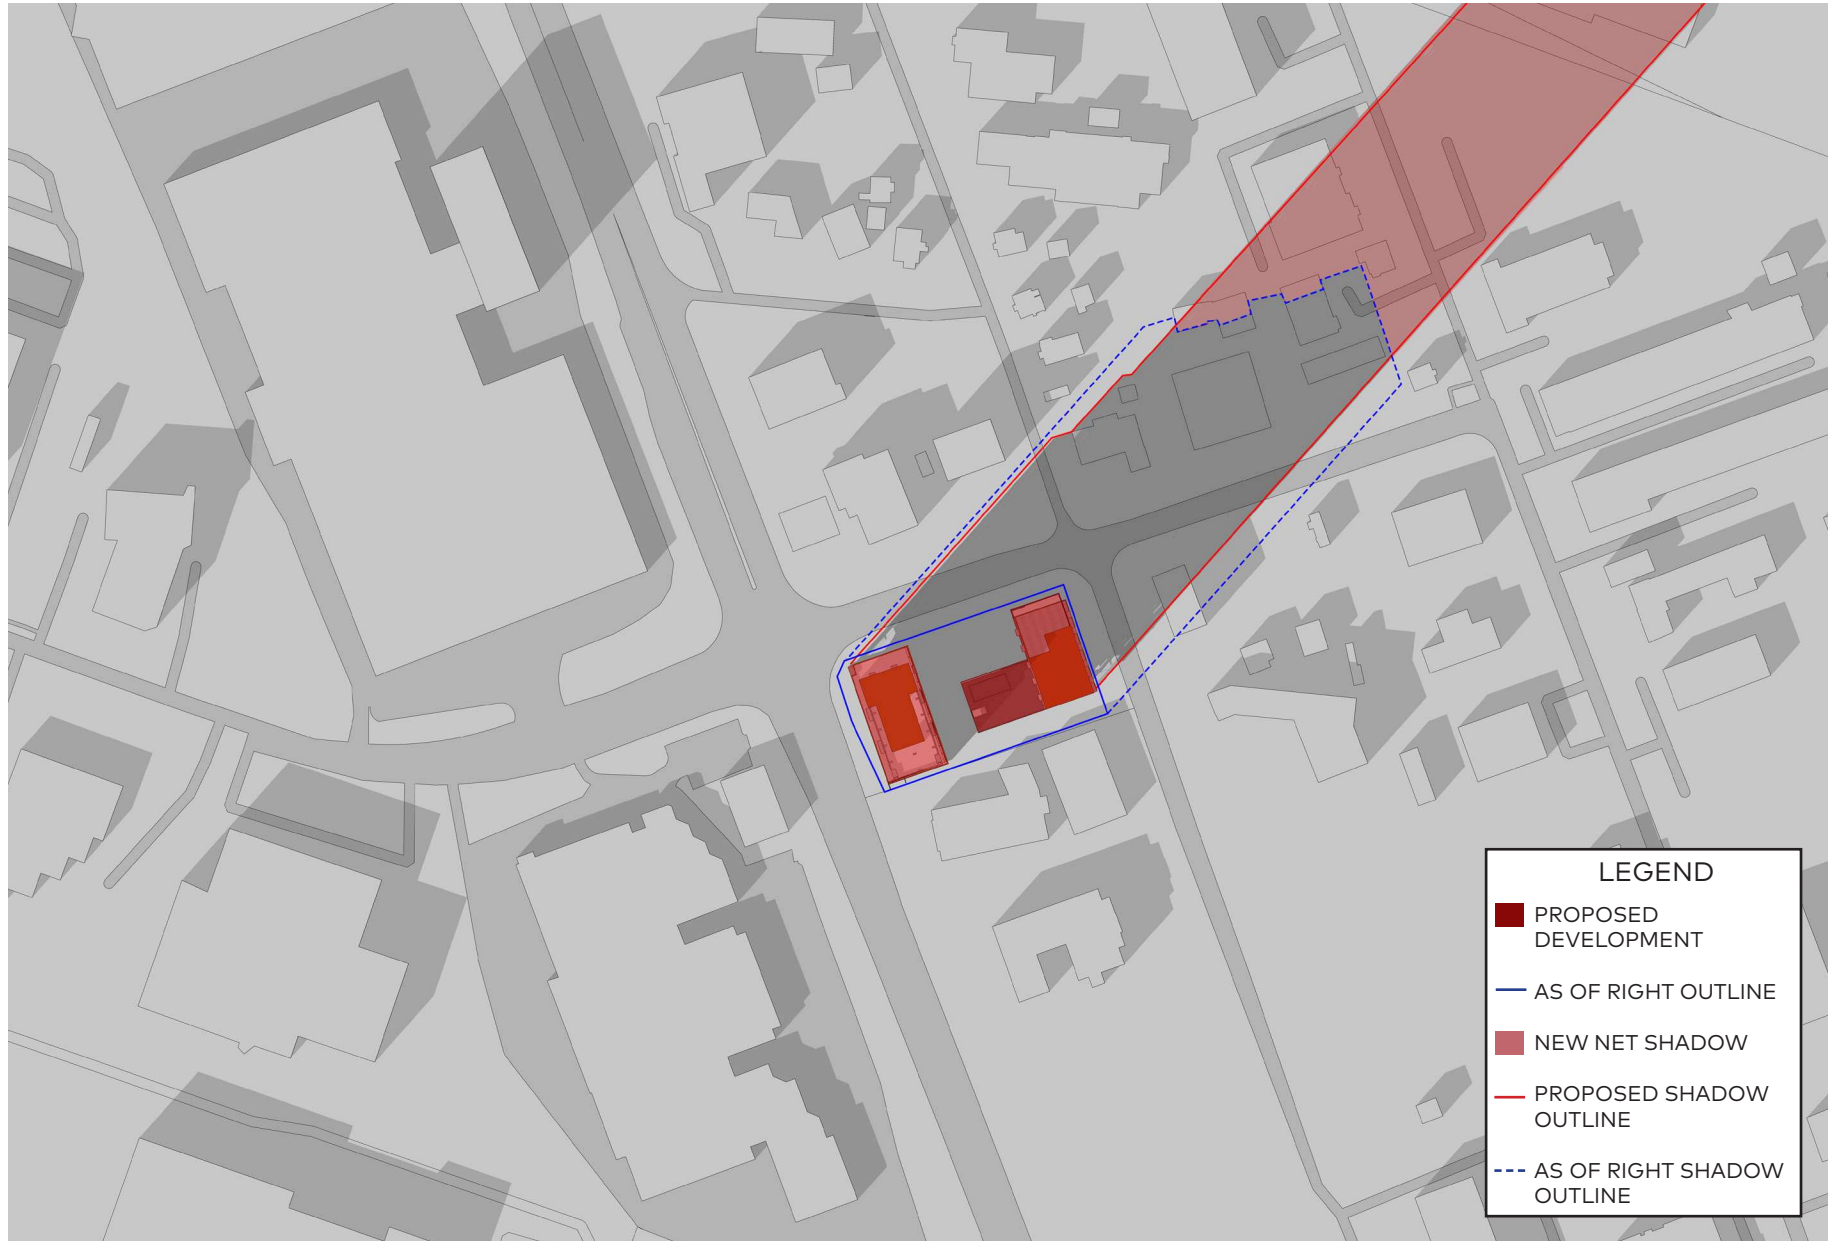

September 21, 12pm

LEGEND

- PROPOSED DEVELOPMENT
- AS OF RIGHT OUTLINE
- NEW NET SHADOW
- PROPOSED SHADOW OUTLINE
- - - AS OF RIGHT SHADOW OUTLINE

September 21, 1pm

September 21, 2pm

LEGEND

- PROPOSED DEVELOPMENT
- AS OF RIGHT OUTLINE
- NEW NET SHADOW
- PROPOSED SHADOW OUTLINE
- AS OF RIGHT SHADOW OUTLINE

September 21, 3pm

September 21, 4pm

LEGEND

- PROPOSED DEVELOPMENT
- AS OF RIGHT OUTLINE
- NEW NET SHADOW
- PROPOSED SHADOW OUTLINE
- AS OF RIGHT SHADOW OUTLINE

September 21, 5pm

September 21, 7:01pm

December 21, 7:39am

December 21, 8am

December 21, 9am

December 21, 10am

December 21, 11am

December 21, 12pm

December 21, 1pm

December 21, 3pm

December 21, 4pm