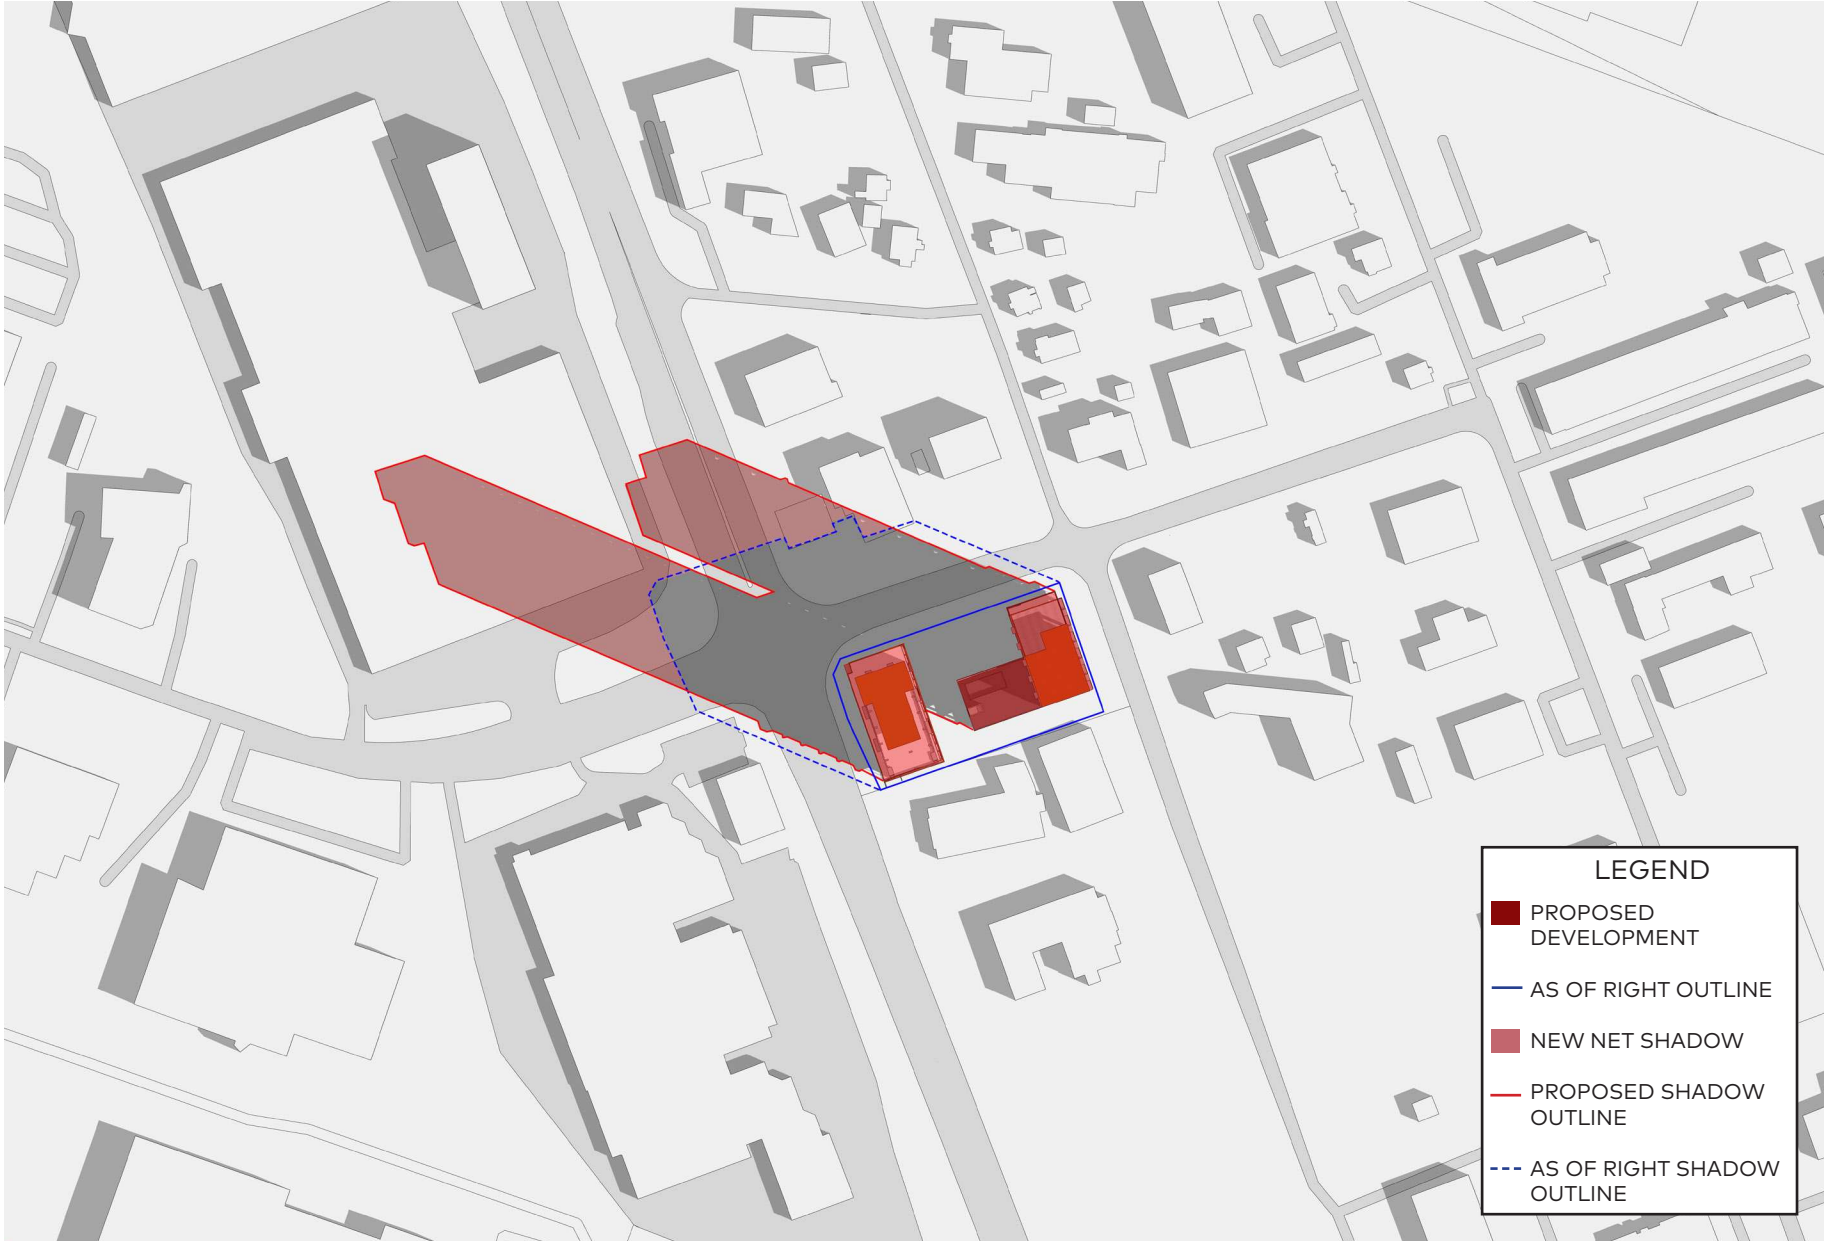

- PROPOSED DEVELOPMENT
- AS OF RIGHT OUTLINE
- NEW NET SHADOW
- - - PROPOSED SHADOW OUTLINE
- - - AS OF RIGHT SHADOW OUTLINE

September 21, 6:49am

September 21, 8am

LEGEND	
	PROPOSED DEVELOPMENT
	AS OF RIGHT OUTLINE
	NEW NET SHADOW
	PROPOSED SHADOW OUTLINE
	AS OF RIGHT SHADOW OUTLINE

September 21, 10am

LEGEND

- PROPOSED DEVELOPMENT
- AS OF RIGHT OUTLINE
- NEW NET SHADOW
- PROPOSED SHADOW OUTLINE
- - - AS OF RIGHT SHADOW OUTLINE

September 21, 11am

LEGEND

- PROPOSED DEVELOPMENT
- AS OF RIGHT OUTLINE
- NEW NET SHADOW
- PROPOSED SHADOW OUTLINE
- - - AS OF RIGHT SHADOW OUTLINE

September 21, 12pm

LEGEND

- PROPOSED DEVELOPMENT
- AS OF RIGHT OUTLINE
- NEW NET SHADOW
- PROPOSED SHADOW OUTLINE
- - - AS OF RIGHT SHADOW OUTLINE

September 21, 1pm

September 21, 2pm

LEGEND

- PROPOSED DEVELOPMENT
- AS OF RIGHT OUTLINE
- NEW NET SHADOW
- PROPOSED SHADOW OUTLINE
- AS OF RIGHT SHADOW OUTLINE

September 21, 3pm

September 21, 4pm

LEGEND

- PROPOSED DEVELOPMENT
- AS OF RIGHT OUTLINE
- NEW NET SHADOW
- PROPOSED SHADOW OUTLINE
- AS OF RIGHT SHADOW OUTLINE

September 21, 5pm

September 21, 7:01pm

December 21, 7:39am