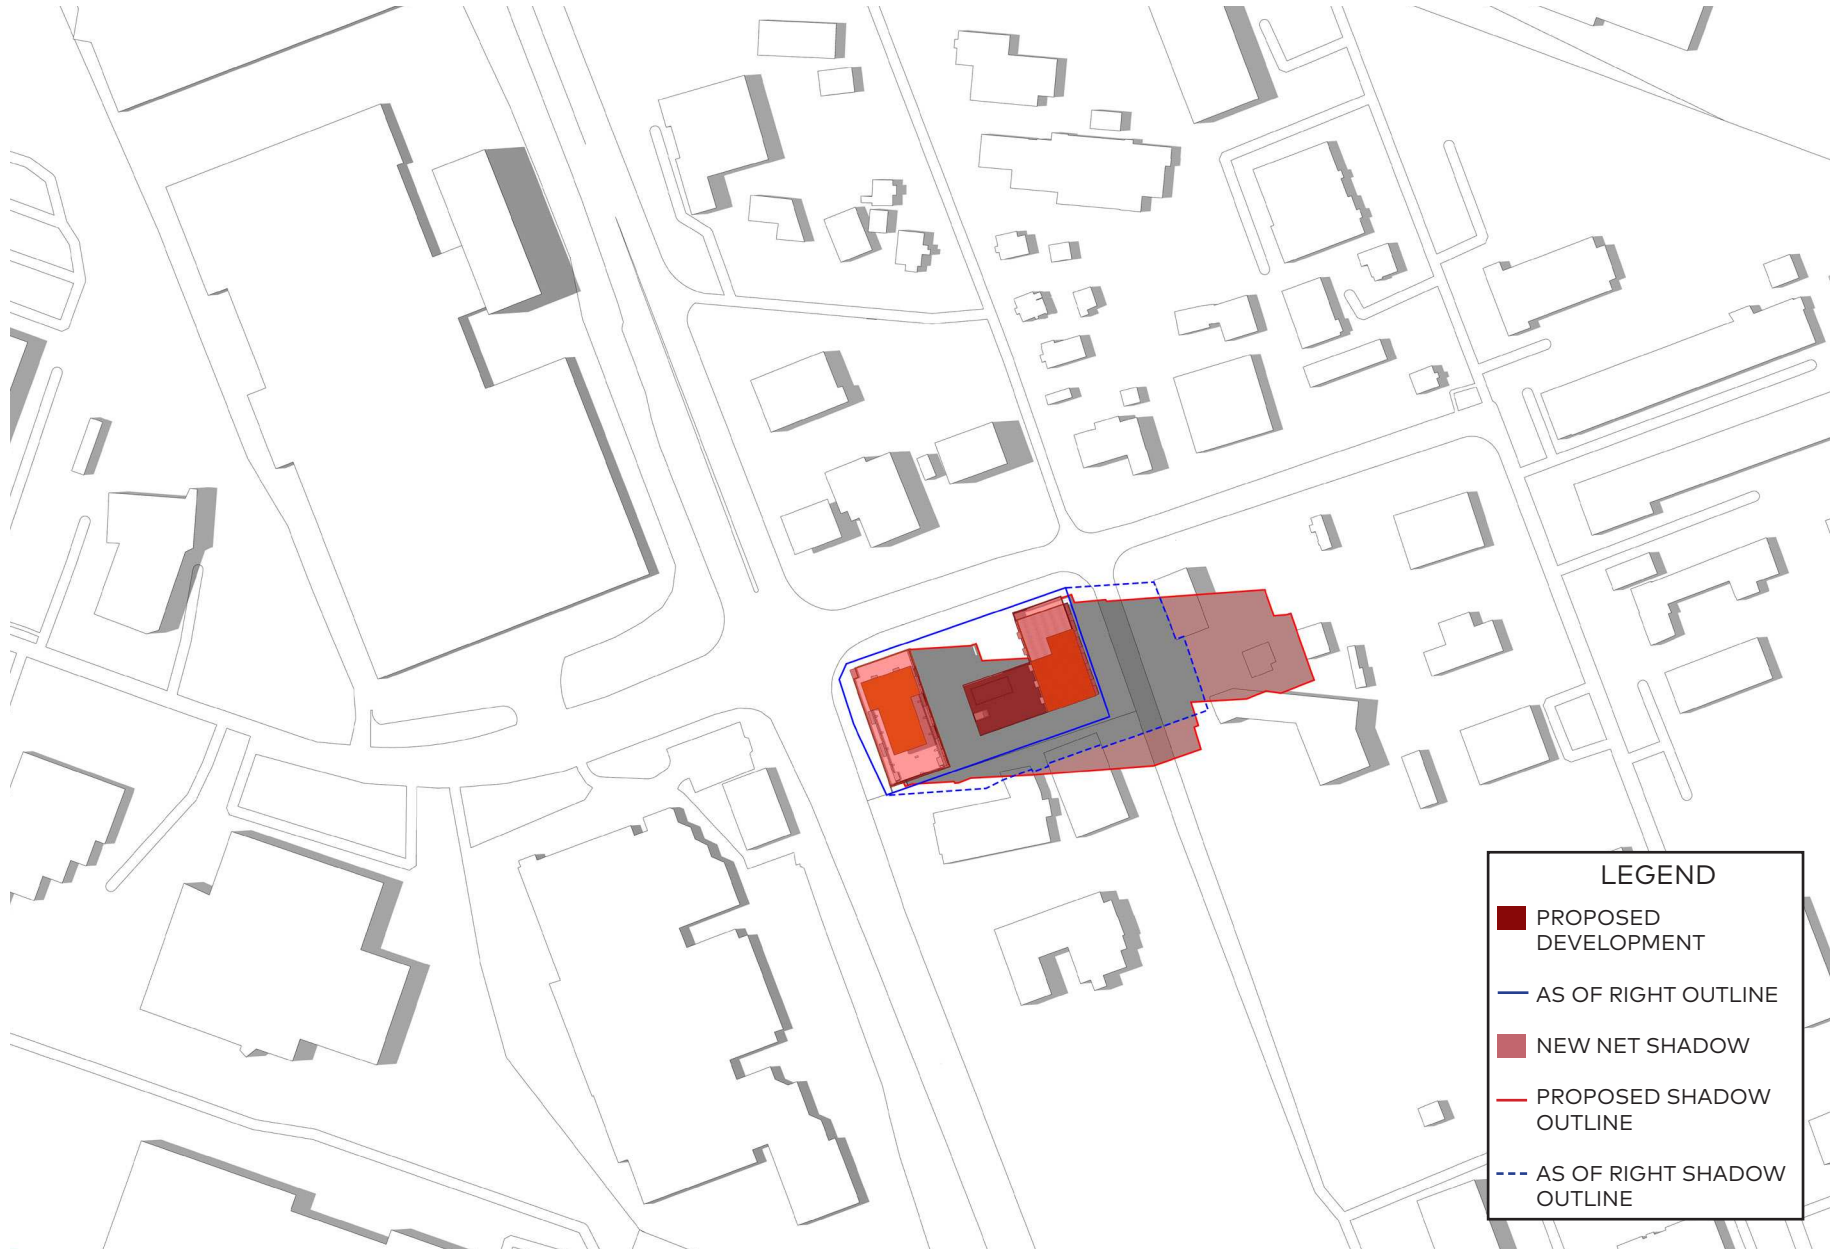

June 21, 3pm

LEGEND

- PROPOSED DEVELOPMENT
- AS OF RIGHT OUTLINE
- NEW NET SHADOW
- PROPOSED SHADOW OUTLINE
- - - AS OF RIGHT SHADOW OUTLINE

June 21, 4pm

LEGEND

- PROPOSED DEVELOPMENT
- AS OF RIGHT OUTLINE
- NEW NET SHADOW
- PROPOSED SHADOW OUTLINE
- - - AS OF RIGHT SHADOW OUTLINE

June 21, 5pm

LEGEND

- PROPOSED DEVELOPMENT
- AS OF RIGHT OUTLINE
- NEW NET SHADOW
- PROPOSED SHADOW OUTLINE
- - - AS OF RIGHT SHADOW OUTLINE

June 21, 6pm

June 21, 7pm

June 21, 8pm

June 21, 8:55pm

LEGEND

- PROPOSED DEVELOPMENT
- AS OF RIGHT OUTLINE
- NEW NET SHADOW
- - - PROPOSED SHADOW OUTLINE
- - - AS OF RIGHT SHADOW OUTLINE

September 21, 6:49am

September 21, 8am

LEGEND	
	PROPOSED DEVELOPMENT
	AS OF RIGHT OUTLINE
	NEW NET SHADOW
	PROPOSED SHADOW OUTLINE
	AS OF RIGHT SHADOW OUTLINE

September 21, 3pm

September 21, 4pm

LEGEND

- PROPOSED DEVELOPMENT
- AS OF RIGHT OUTLINE
- NEW NET SHADOW
- PROPOSED SHADOW OUTLINE
- AS OF RIGHT SHADOW OUTLINE

September 21, 5pm

September 21, 7:01pm

December 21, 7:39am