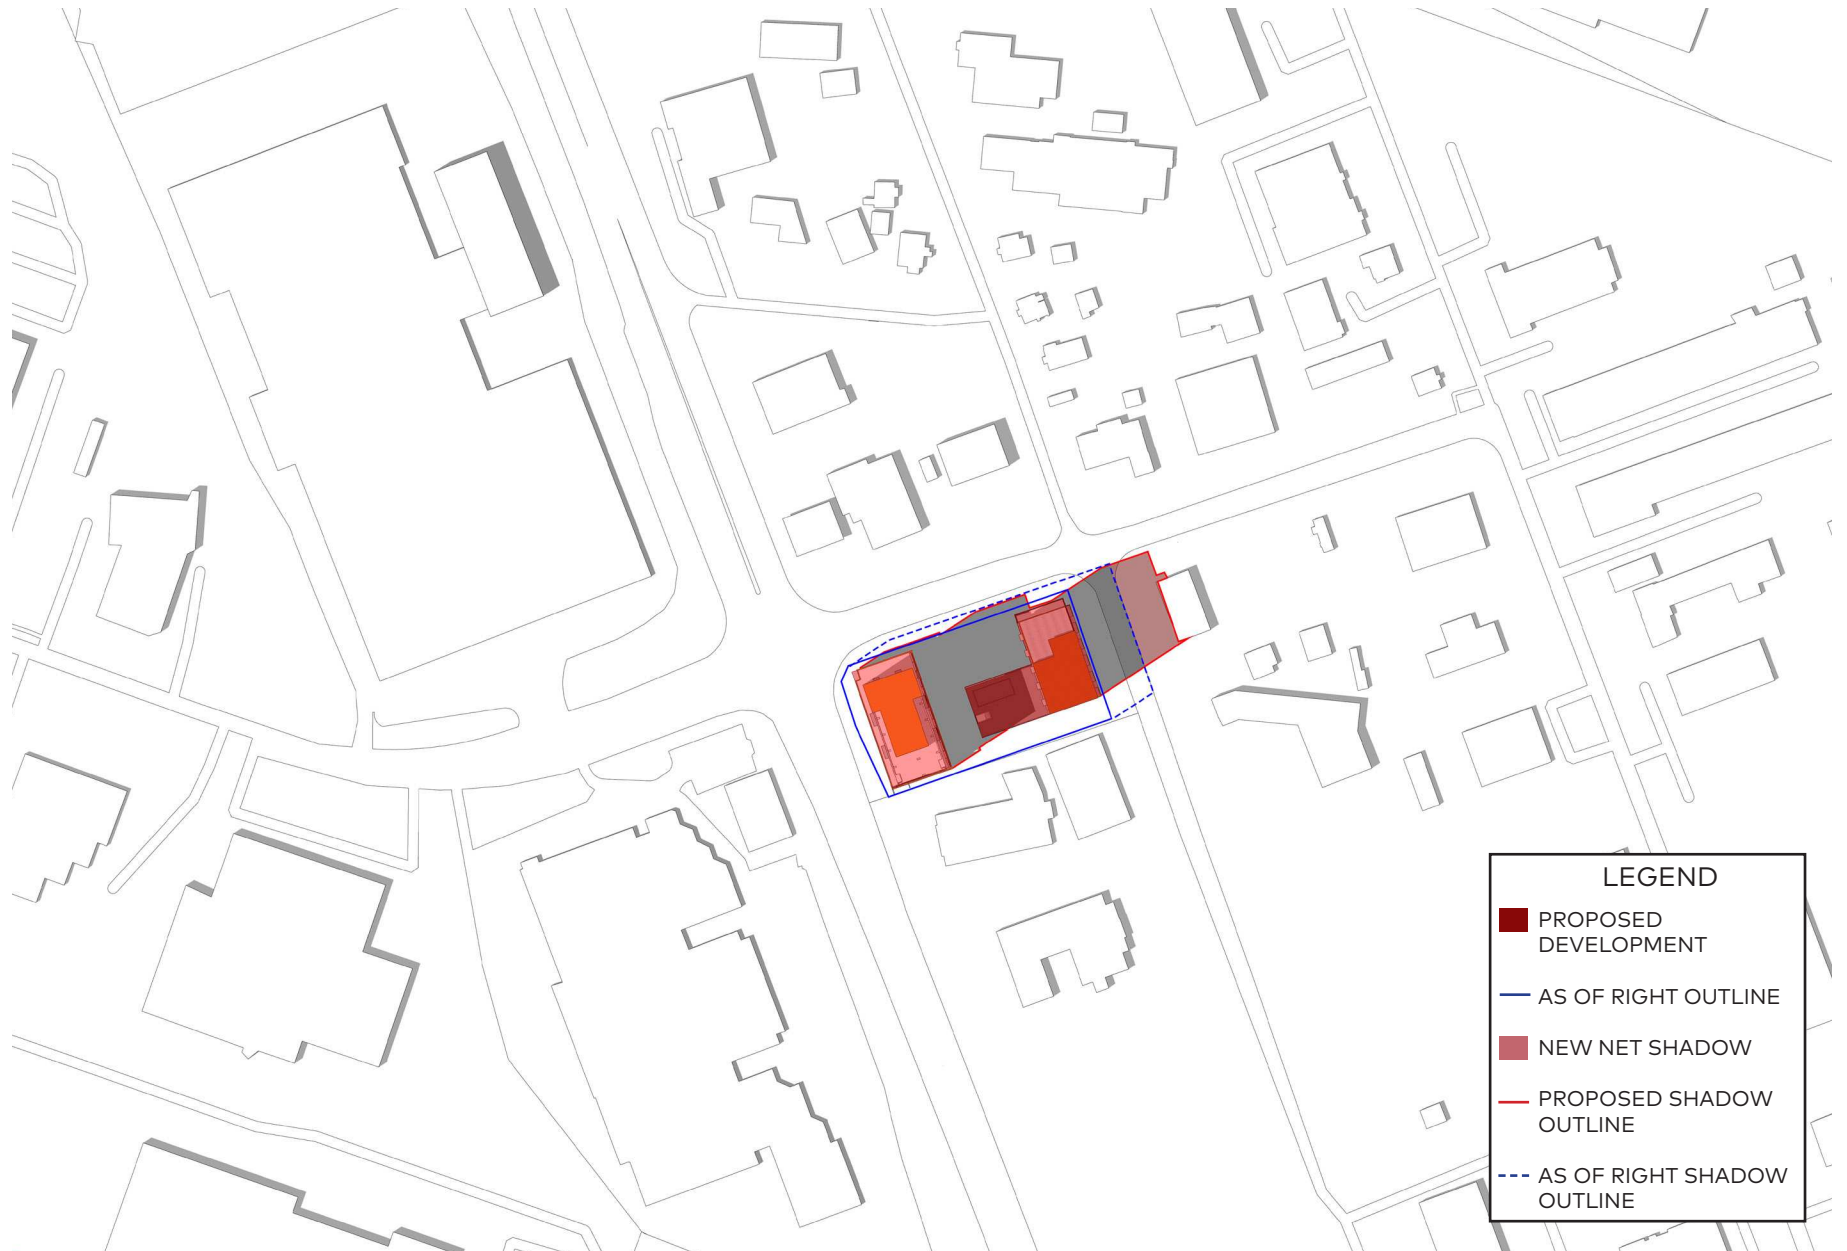

June 21, 1pm

LEGEND

- PROPOSED DEVELOPMENT
- AS OF RIGHT OUTLINE
- NEW NET SHADOW
- PROPOSED SHADOW OUTLINE
- - - AS OF RIGHT SHADOW OUTLINE

June 21, 2pm

LEGEND

- PROPOSED DEVELOPMENT
- AS OF RIGHT OUTLINE
- NEW NET SHADOW
- PROPOSED SHADOW OUTLINE
- - - AS OF RIGHT SHADOW OUTLINE

June 21, 3pm

LEGEND

- PROPOSED DEVELOPMENT
- AS OF RIGHT OUTLINE
- NEW NET SHADOW
- PROPOSED SHADOW OUTLINE
- - - AS OF RIGHT SHADOW OUTLINE

June 21, 4pm

LEGEND

- PROPOSED DEVELOPMENT
- AS OF RIGHT OUTLINE
- NEW NET SHADOW
- PROPOSED SHADOW OUTLINE
- - - AS OF RIGHT SHADOW OUTLINE

June 21, 5pm

LEGEND

- PROPOSED DEVELOPMENT
- AS OF RIGHT OUTLINE
- NEW NET SHADOW
- PROPOSED SHADOW OUTLINE
- - - AS OF RIGHT SHADOW OUTLINE

June 21, 6pm

June 21, 7pm

June 21, 8pm

June 21, 8:55pm

LEGEND

September 21, 3pm

September 21, 4pm

LEGEND

- PROPOSED DEVELOPMENT
- AS OF RIGHT OUTLINE
- NEW NET SHADOW
- PROPOSED SHADOW OUTLINE
- AS OF RIGHT SHADOW OUTLINE

September 21, 5pm

September 21, 7:01pm

December 21, 7:39am