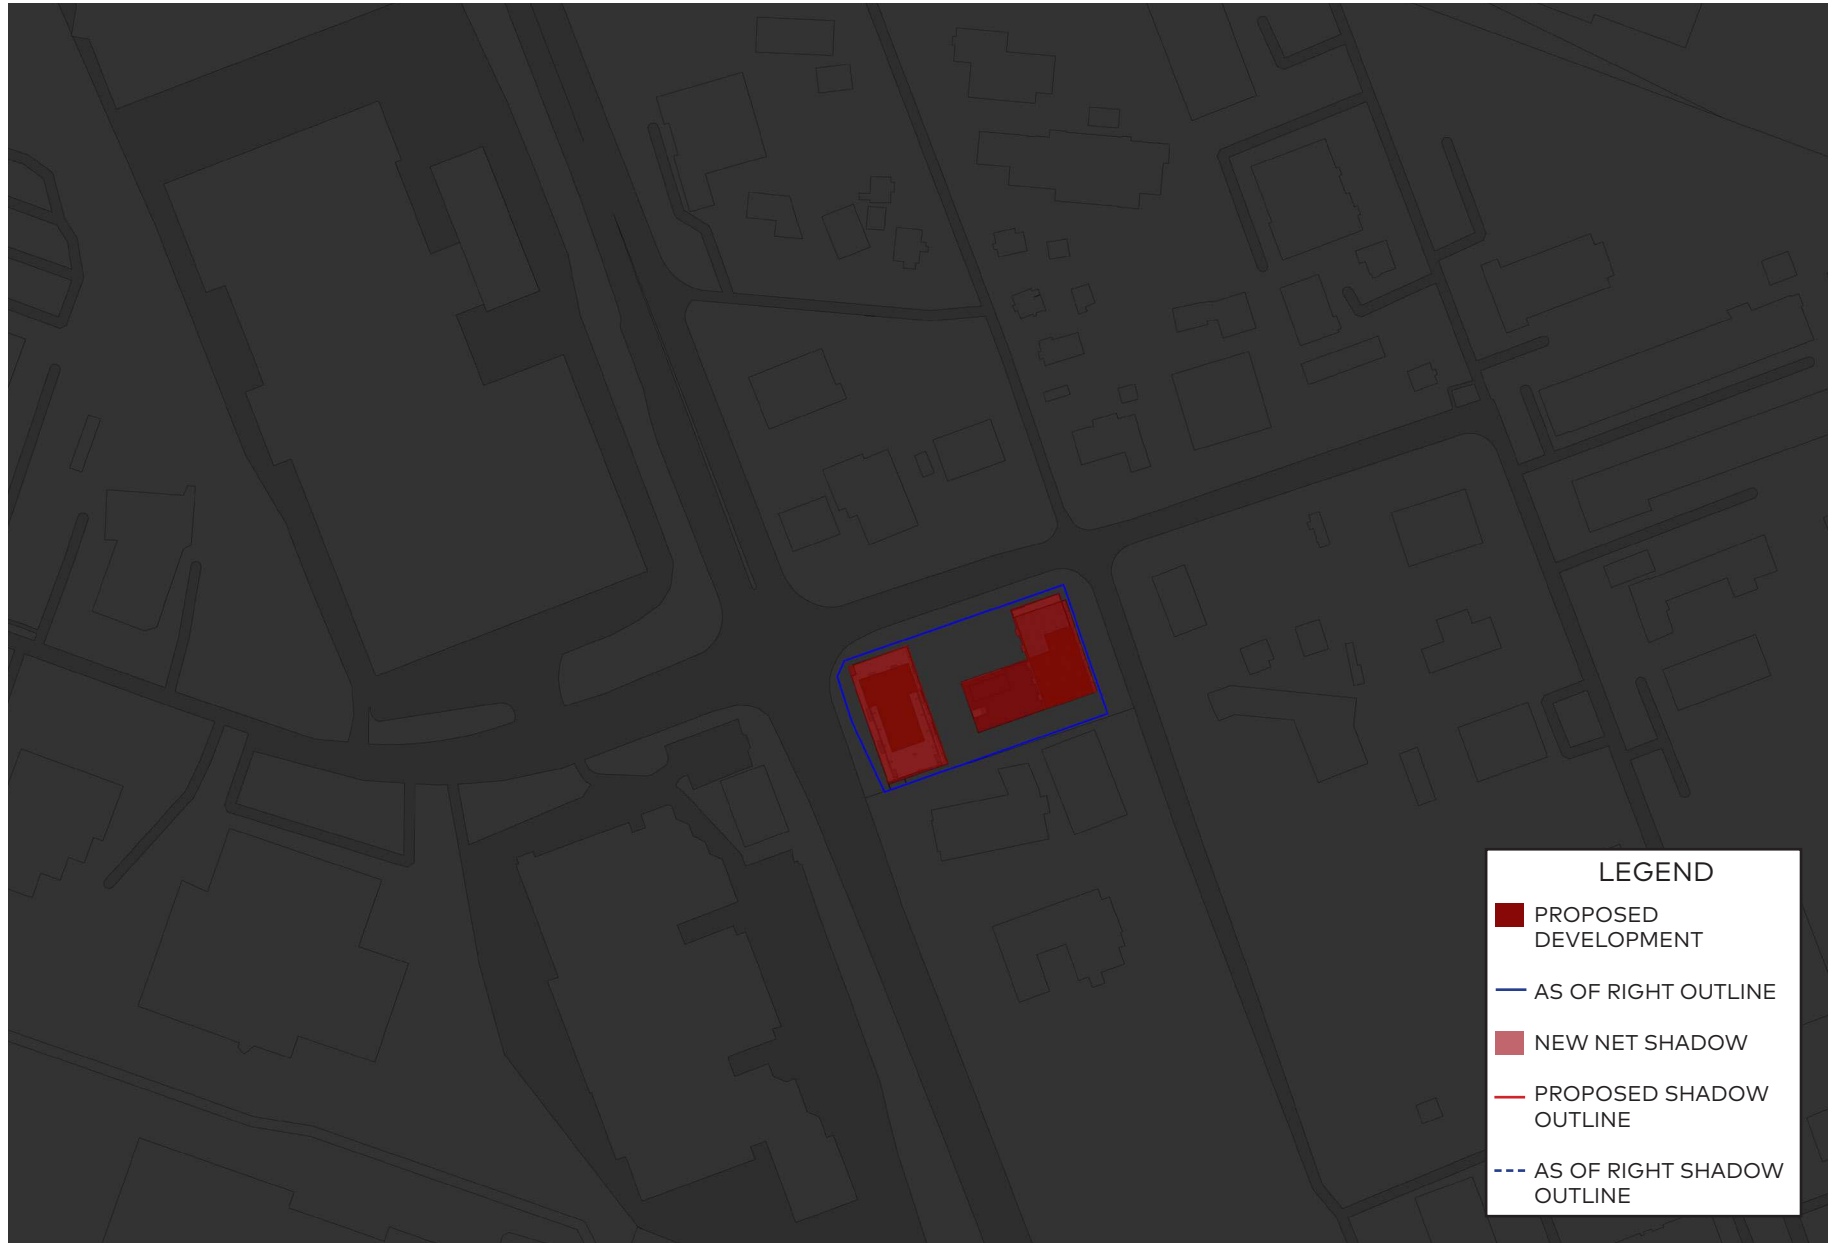

June 21, 5:15am

June 21, 6am

June 21, 7am

June 21, 8am

LEGEND

- PROPOSED DEVELOPMENT
- AS OF RIGHT OUTLINE
- NEW NET SHADOW
- PROPOSED SHADOW OUTLINE
- - - AS OF RIGHT SHADOW OUTLINE

June 21, 9am

LEGEND

- PROPOSED DEVELOPMENT
- AS OF RIGHT OUTLINE
- NEW NET SHADOW
- PROPOSED SHADOW OUTLINE
- - - AS OF RIGHT SHADOW OUTLINE

June 21, 10am

LEGEND

- PROPOSED DEVELOPMENT
- AS OF RIGHT OUTLINE
- NEW NET SHADOW
- PROPOSED SHADOW OUTLINE
- - - AS OF RIGHT SHADOW OUTLINE

June 21, 11am

LEGEND

- PROPOSED DEVELOPMENT
- AS OF RIGHT OUTLINE
- NEW NET SHADOW
- PROPOSED SHADOW OUTLINE
- - - AS OF RIGHT SHADOW OUTLINE

June 21, 12pm

LEGEND

- PROPOSED DEVELOPMENT
- AS OF RIGHT OUTLINE
- NEW NET SHADOW
- PROPOSED SHADOW OUTLINE
- - - AS OF RIGHT SHADOW OUTLINE

September 21, 3pm

September 21, 4pm

LEGEND

- PROPOSED DEVELOPMENT
- AS OF RIGHT OUTLINE
- NEW NET SHADOW
- PROPOSED SHADOW OUTLINE
- AS OF RIGHT SHADOW OUTLINE

September 21, 5pm

September 21, 7:01pm

December 21, 7:39am