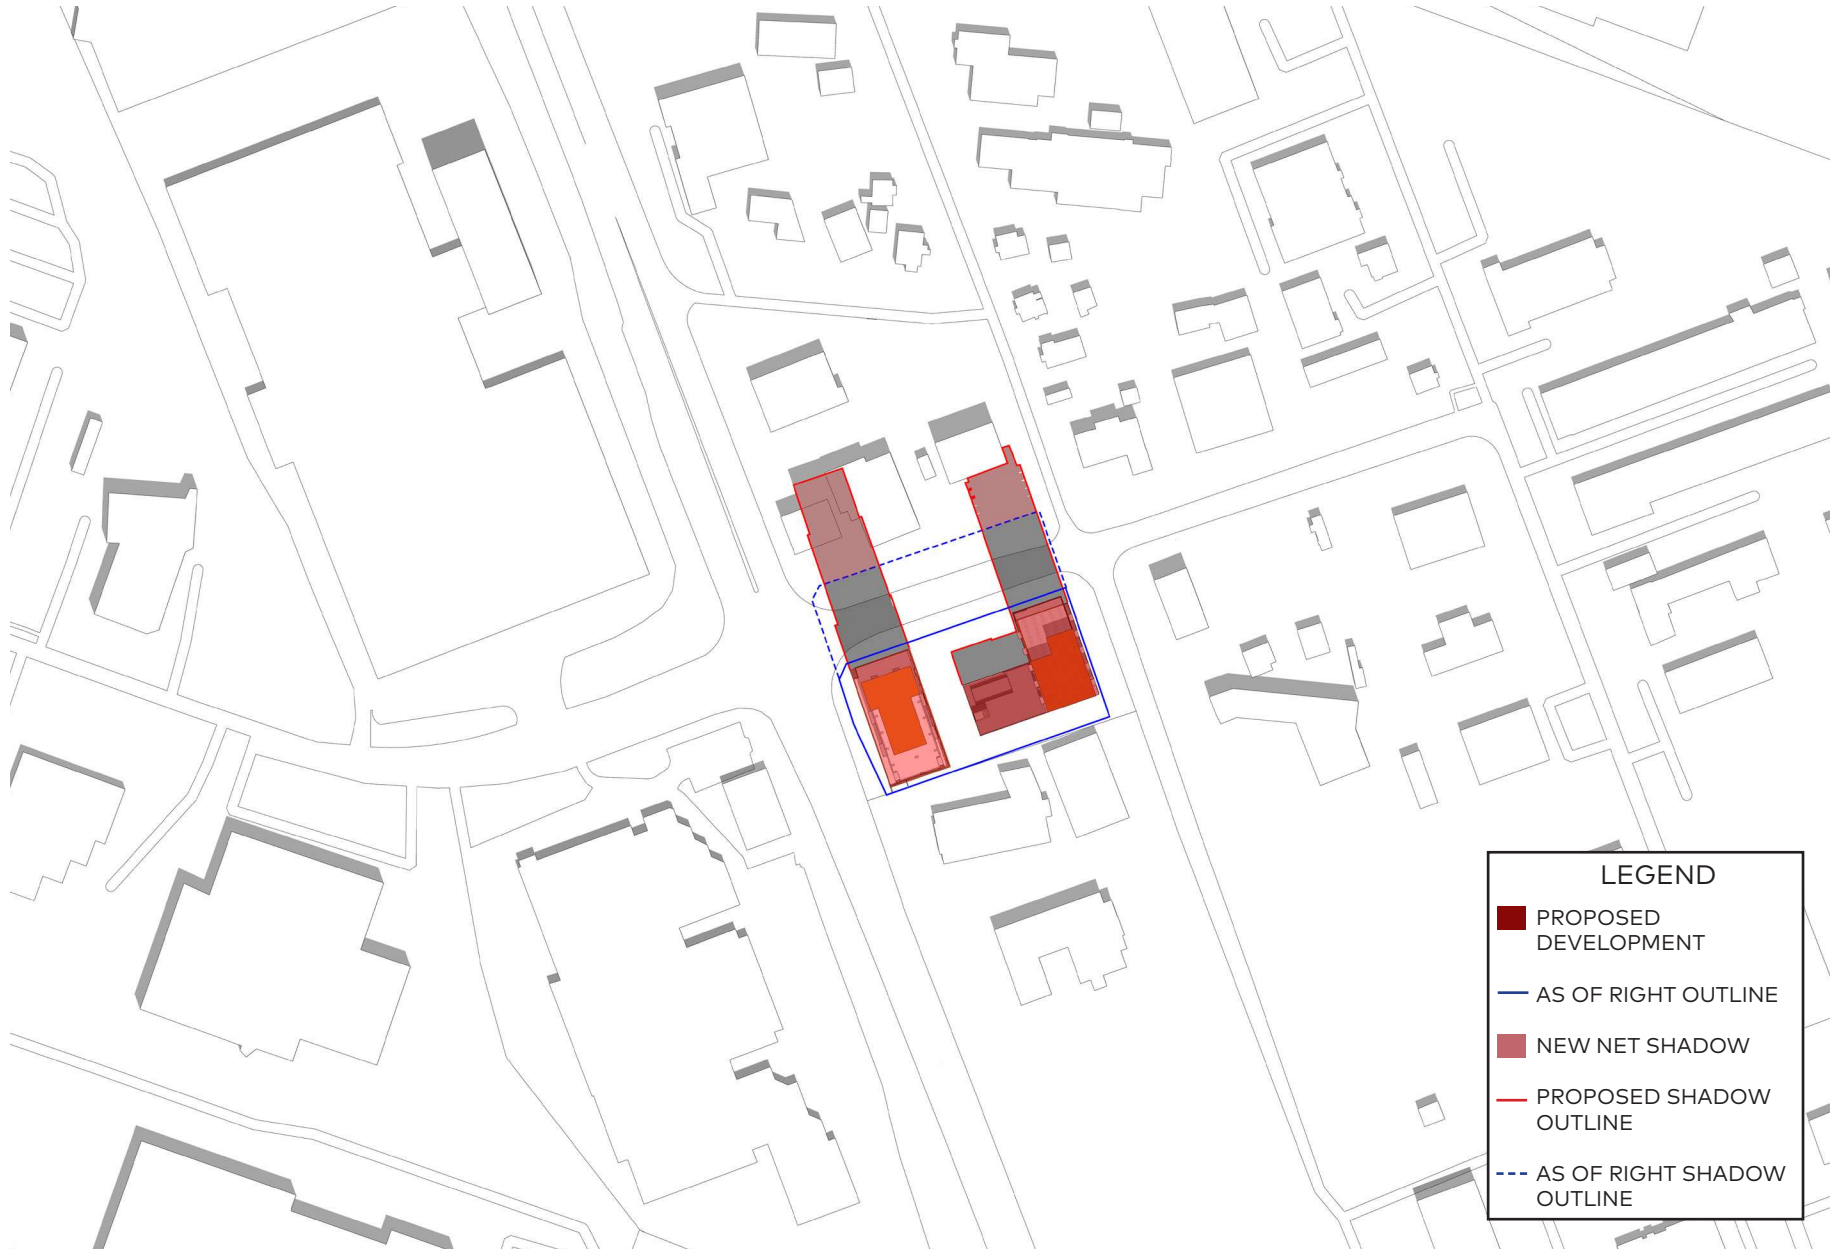

September 21, 10am

LEGEND

- PROPOSED DEVELOPMENT
- AS OF RIGHT OUTLINE
- NEW NET SHADOW
- PROPOSED SHADOW OUTLINE
- - - AS OF RIGHT SHADOW OUTLINE

September 21, 11am

LEGEND

- PROPOSED DEVELOPMENT
- AS OF RIGHT OUTLINE
- NEW NET SHADOW
- PROPOSED SHADOW OUTLINE
- - - AS OF RIGHT SHADOW OUTLINE

September 21, 12pm

LEGEND

- PROPOSED DEVELOPMENT
- AS OF RIGHT OUTLINE
- NEW NET SHADOW
- PROPOSED SHADOW OUTLINE
- - - AS OF RIGHT SHADOW OUTLINE

September 21, 1pm

September 21, 2pm

LEGEND

- PROPOSED DEVELOPMENT
- AS OF RIGHT OUTLINE
- NEW NET SHADOW
- PROPOSED SHADOW OUTLINE
- AS OF RIGHT SHADOW OUTLINE

September 21, 3pm

September 21, 4pm

LEGEND

- PROPOSED DEVELOPMENT
- AS OF RIGHT OUTLINE
- NEW NET SHADOW
- PROPOSED SHADOW OUTLINE
- AS OF RIGHT SHADOW OUTLINE

September 21, 5pm

September 21, 7:01pm

December 21, 7:39am

December 21, 8am

December 21, 9am

December 21, 10am

December 21, 11am

December 21, 12pm

December 21, 1pm

December 21, 3pm

December 21, 4pm