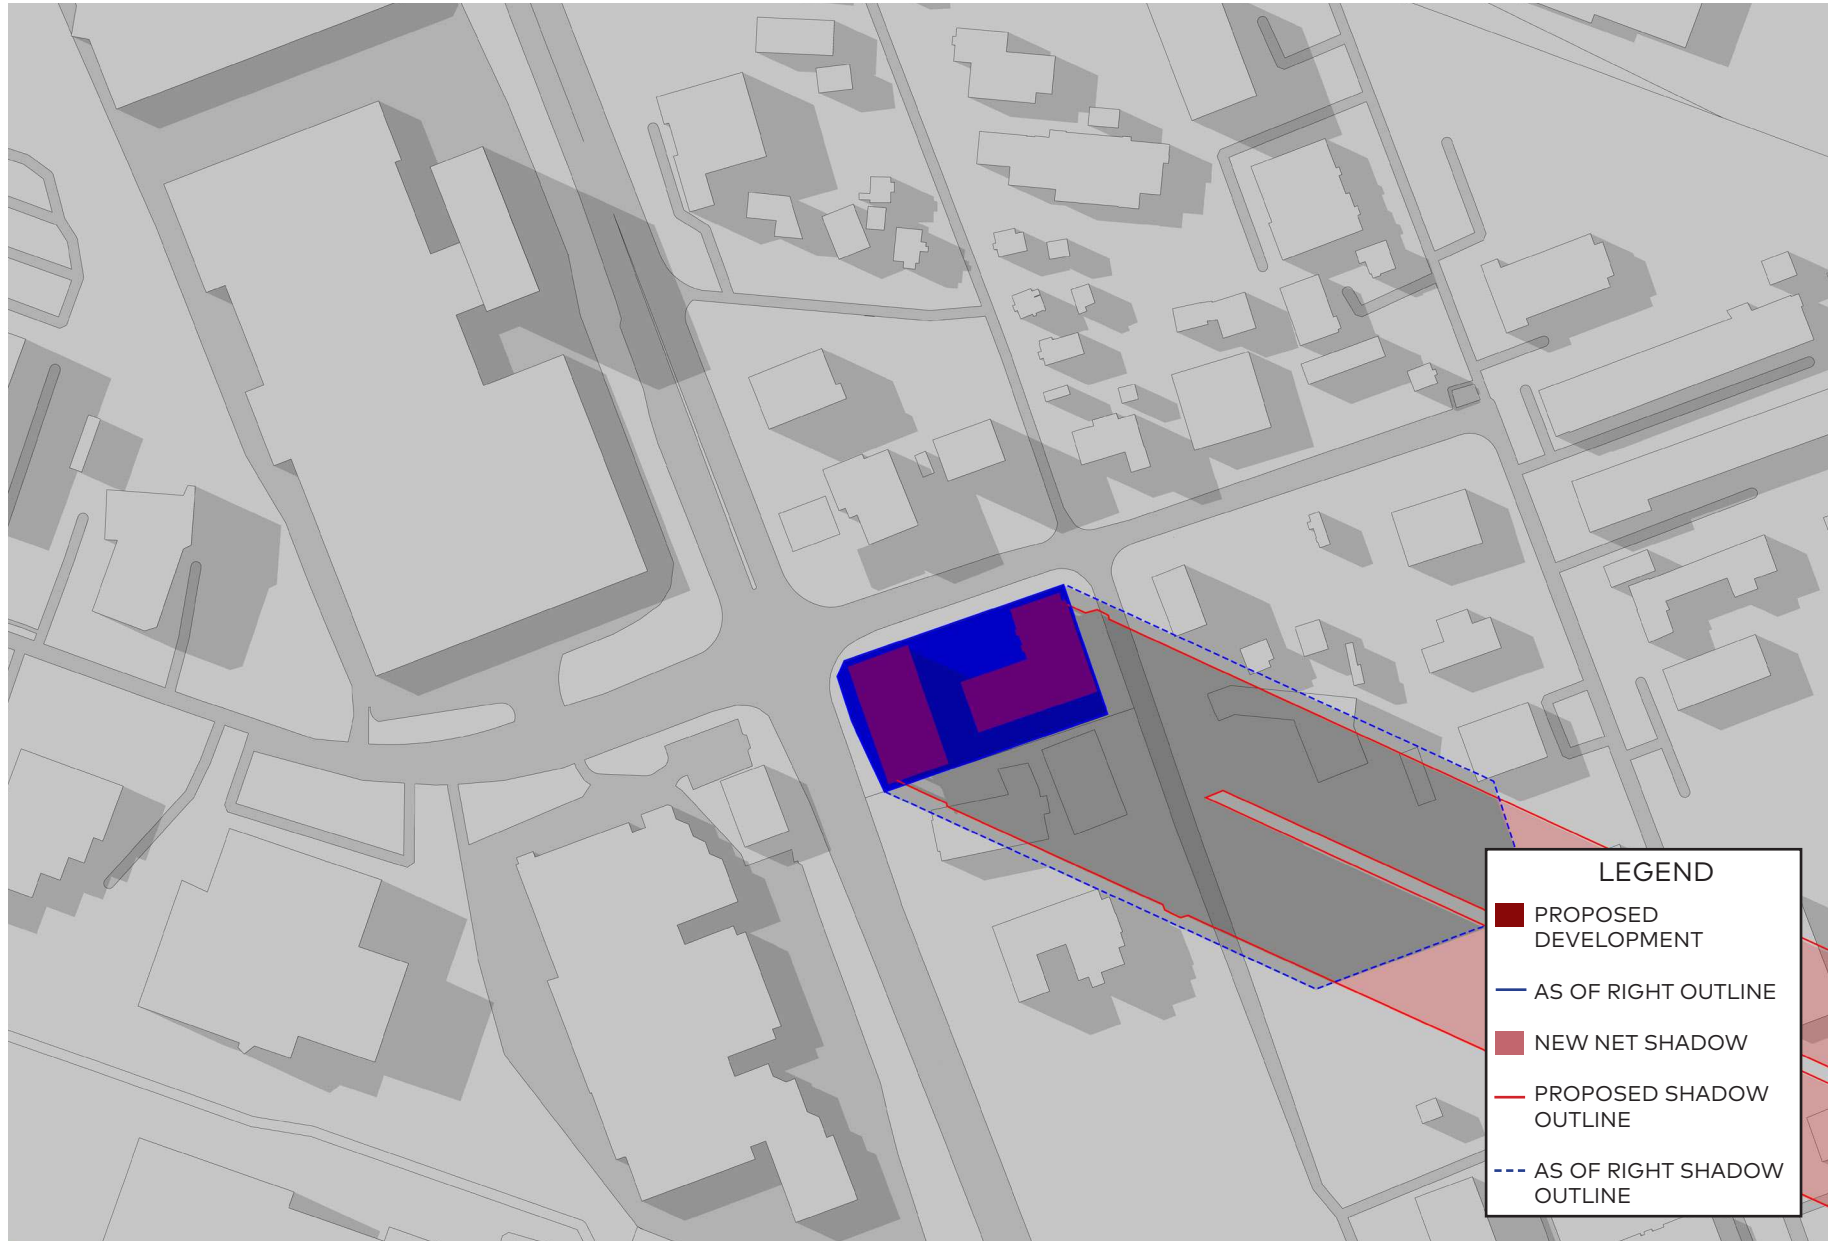

June 21, 5pm

LEGEND

- PROPOSED DEVELOPMENT
- AS OF RIGHT OUTLINE
- NEW NET SHADOW
- PROPOSED SHADOW OUTLINE
- - - AS OF RIGHT SHADOW OUTLINE

June 21, 6pm

June 21, 7pm

June 21, 8pm

June 21, 8:55pm

LEGEND

- PROPOSED DEVELOPMENT
- AS OF RIGHT OUTLINE
- NEW NET SHADOW
- - - PROPOSED SHADOW OUTLINE
- - - AS OF RIGHT SHADOW OUTLINE

September 21, 6:49am

September 21, 8am

LEGEND	
	PROPOSED DEVELOPMENT
	AS OF RIGHT OUTLINE
	NEW NET SHADOW
	PROPOSED SHADOW OUTLINE
	AS OF RIGHT SHADOW OUTLINE

September 21, 10am

LEGEND

- PROPOSED DEVELOPMENT
- AS OF RIGHT OUTLINE
- NEW NET SHADOW
- PROPOSED SHADOW OUTLINE
- - - AS OF RIGHT SHADOW OUTLINE

September 21, 11am

LEGEND

- PROPOSED DEVELOPMENT
- AS OF RIGHT OUTLINE
- NEW NET SHADOW
- PROPOSED SHADOW OUTLINE
- - - AS OF RIGHT SHADOW OUTLINE

September 21, 3pm

September 21, 4pm

LEGEND

- PROPOSED DEVELOPMENT
- AS OF RIGHT OUTLINE
- NEW NET SHADOW
- PROPOSED SHADOW OUTLINE
- AS OF RIGHT SHADOW OUTLINE

September 21, 5pm

September 21, 7:01pm

December 21, 7:39am