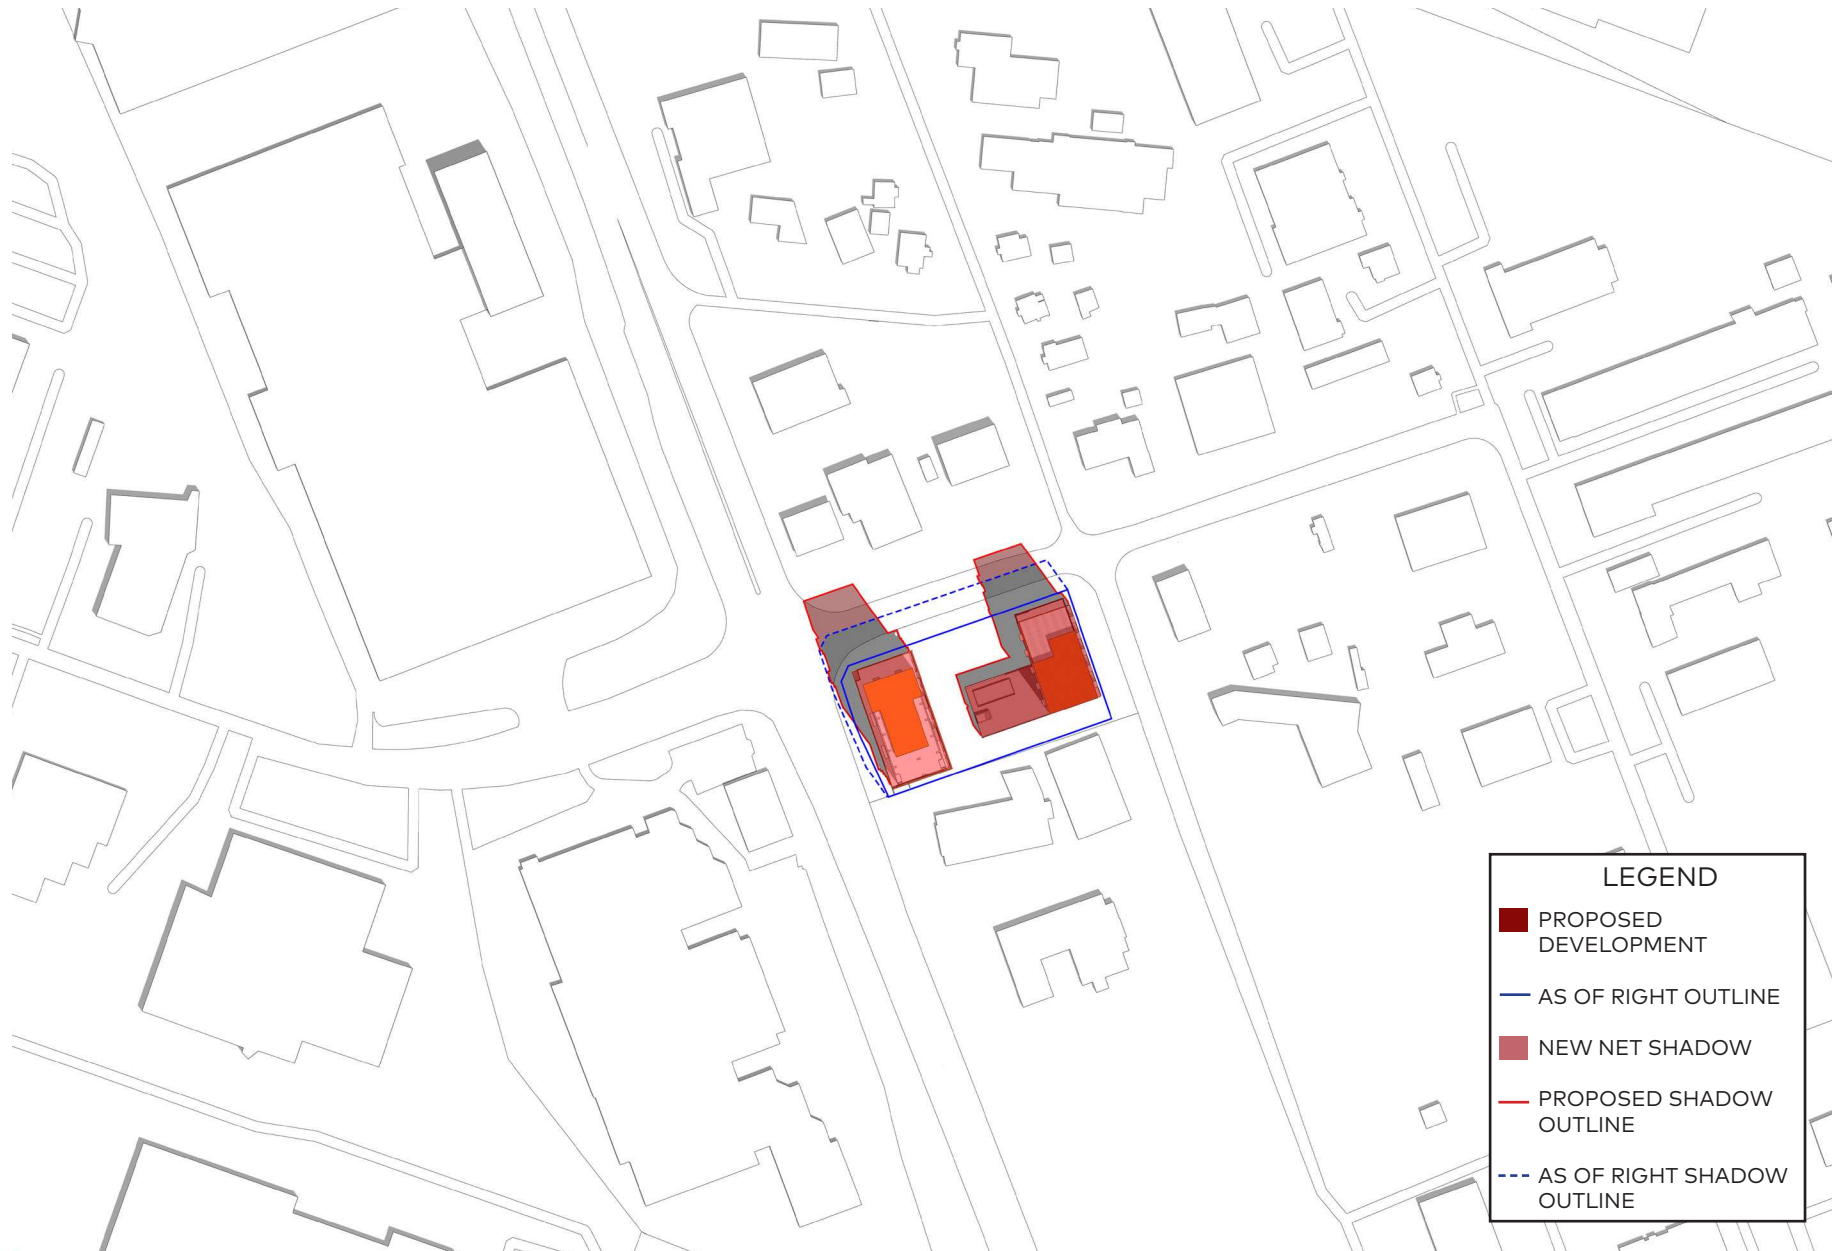

June 21, 12pm

LEGEND

- PROPOSED DEVELOPMENT
- AS OF RIGHT OUTLINE
- NEW NET SHADOW
- PROPOSED SHADOW OUTLINE
- - - AS OF RIGHT SHADOW OUTLINE