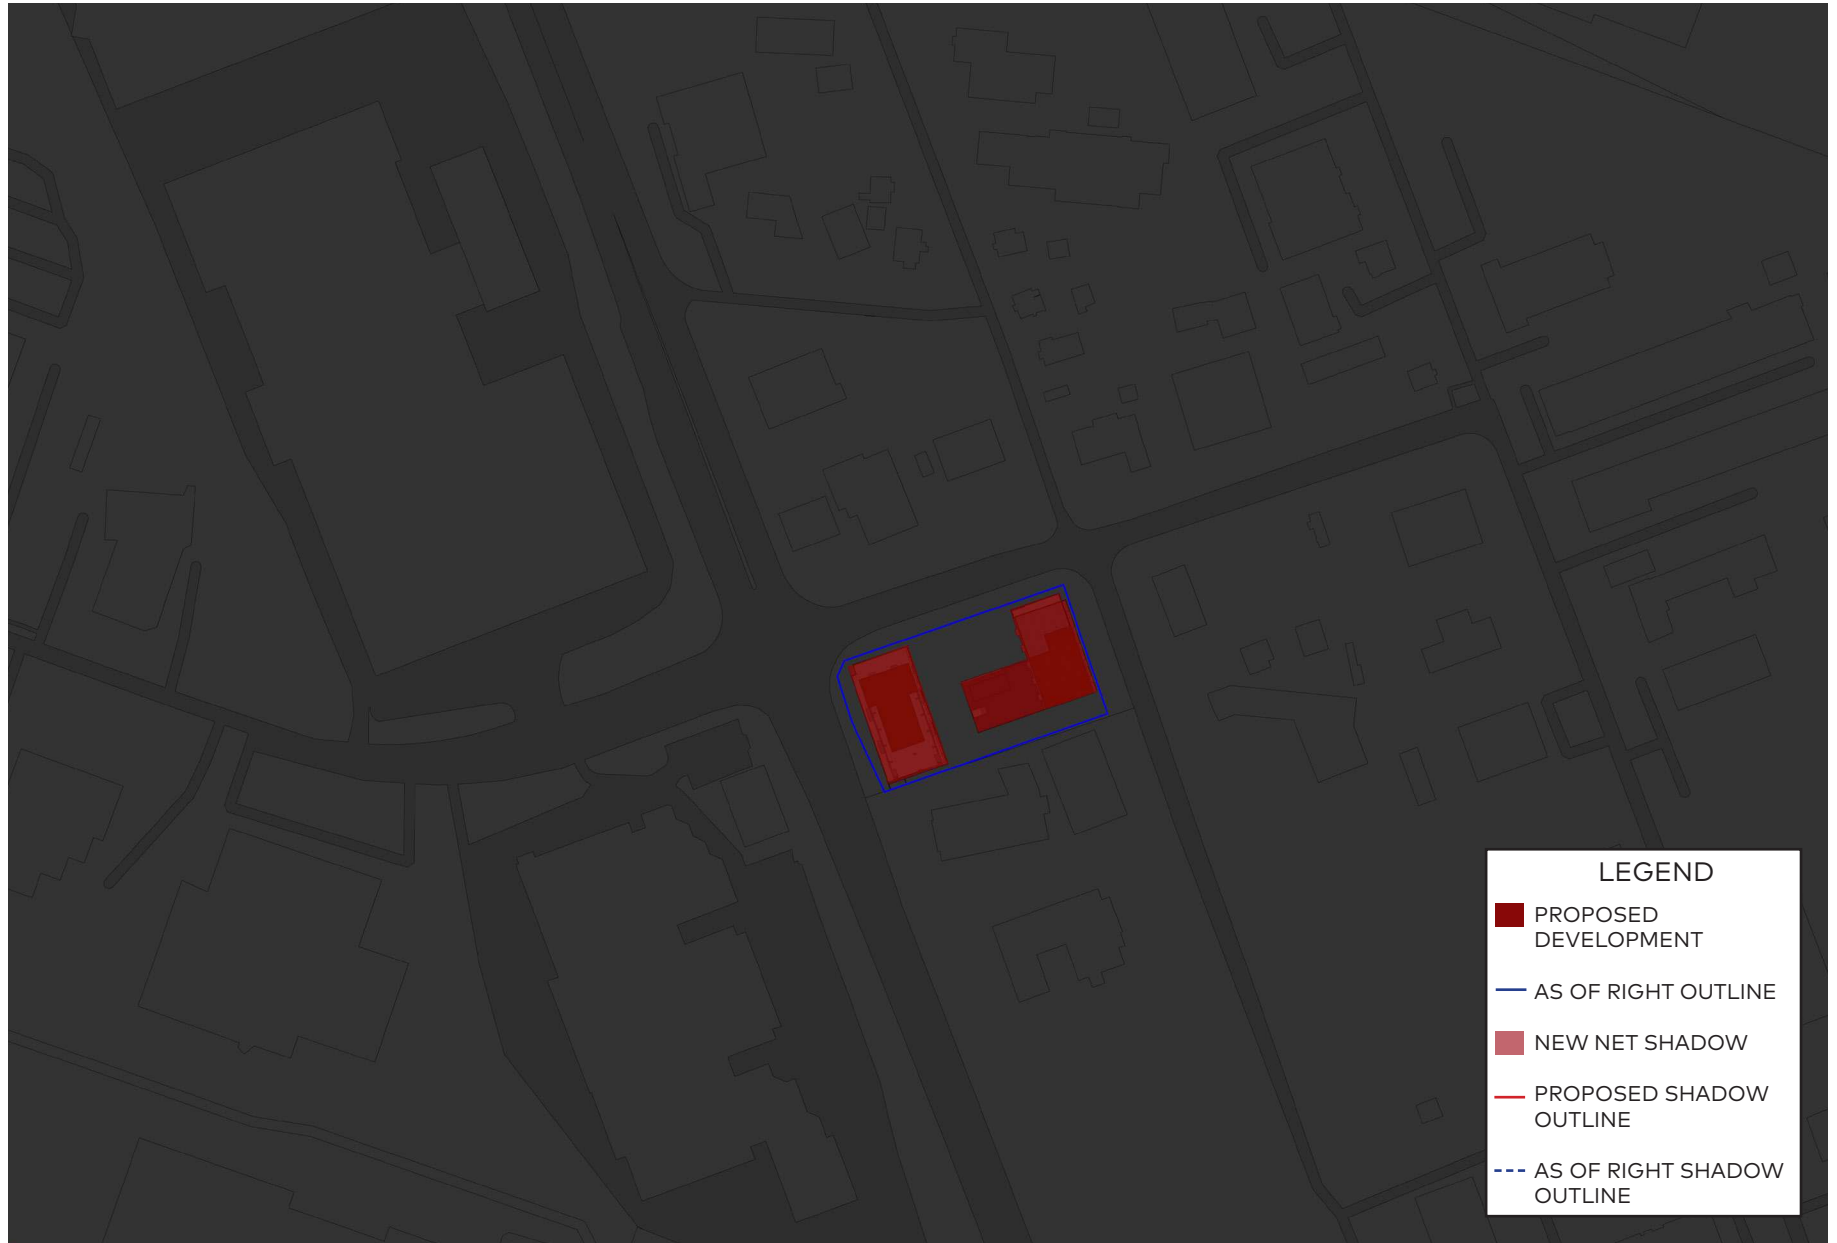

June 21, 5pm

LEGEND

- PROPOSED DEVELOPMENT
- AS OF RIGHT OUTLINE
- NEW NET SHADOW
- PROPOSED SHADOW OUTLINE
- - - AS OF RIGHT SHADOW OUTLINE

June 21, 6pm

June 21, 7pm

June 21, 8pm

June 21, 8:55pm

LEGEND

- PROPOSED DEVELOPMENT
- AS OF RIGHT OUTLINE
- NEW NET SHADOW
- - - PROPOSED SHADOW OUTLINE
- - - AS OF RIGHT SHADOW OUTLINE

September 21, 6:49am

September 21, 8am

LEGEND	
	PROPOSED DEVELOPMENT
	AS OF RIGHT OUTLINE
	NEW NET SHADOW
	PROPOSED SHADOW OUTLINE
	AS OF RIGHT SHADOW OUTLINE

September 21, 10am

LEGEND

- PROPOSED DEVELOPMENT
- AS OF RIGHT OUTLINE
- NEW NET SHADOW
- PROPOSED SHADOW OUTLINE
- - - AS OF RIGHT SHADOW OUTLINE

September 21, 11am

LEGEND

- PROPOSED DEVELOPMENT
- AS OF RIGHT OUTLINE
- NEW NET SHADOW
- PROPOSED SHADOW OUTLINE
- - - AS OF RIGHT SHADOW OUTLINE

December 21, 8am

December 21, 9am

December 21, 10am

December 21, 11am

December 21, 12pm

December 21, 1pm

December 21, 3pm

December 21, 4pm