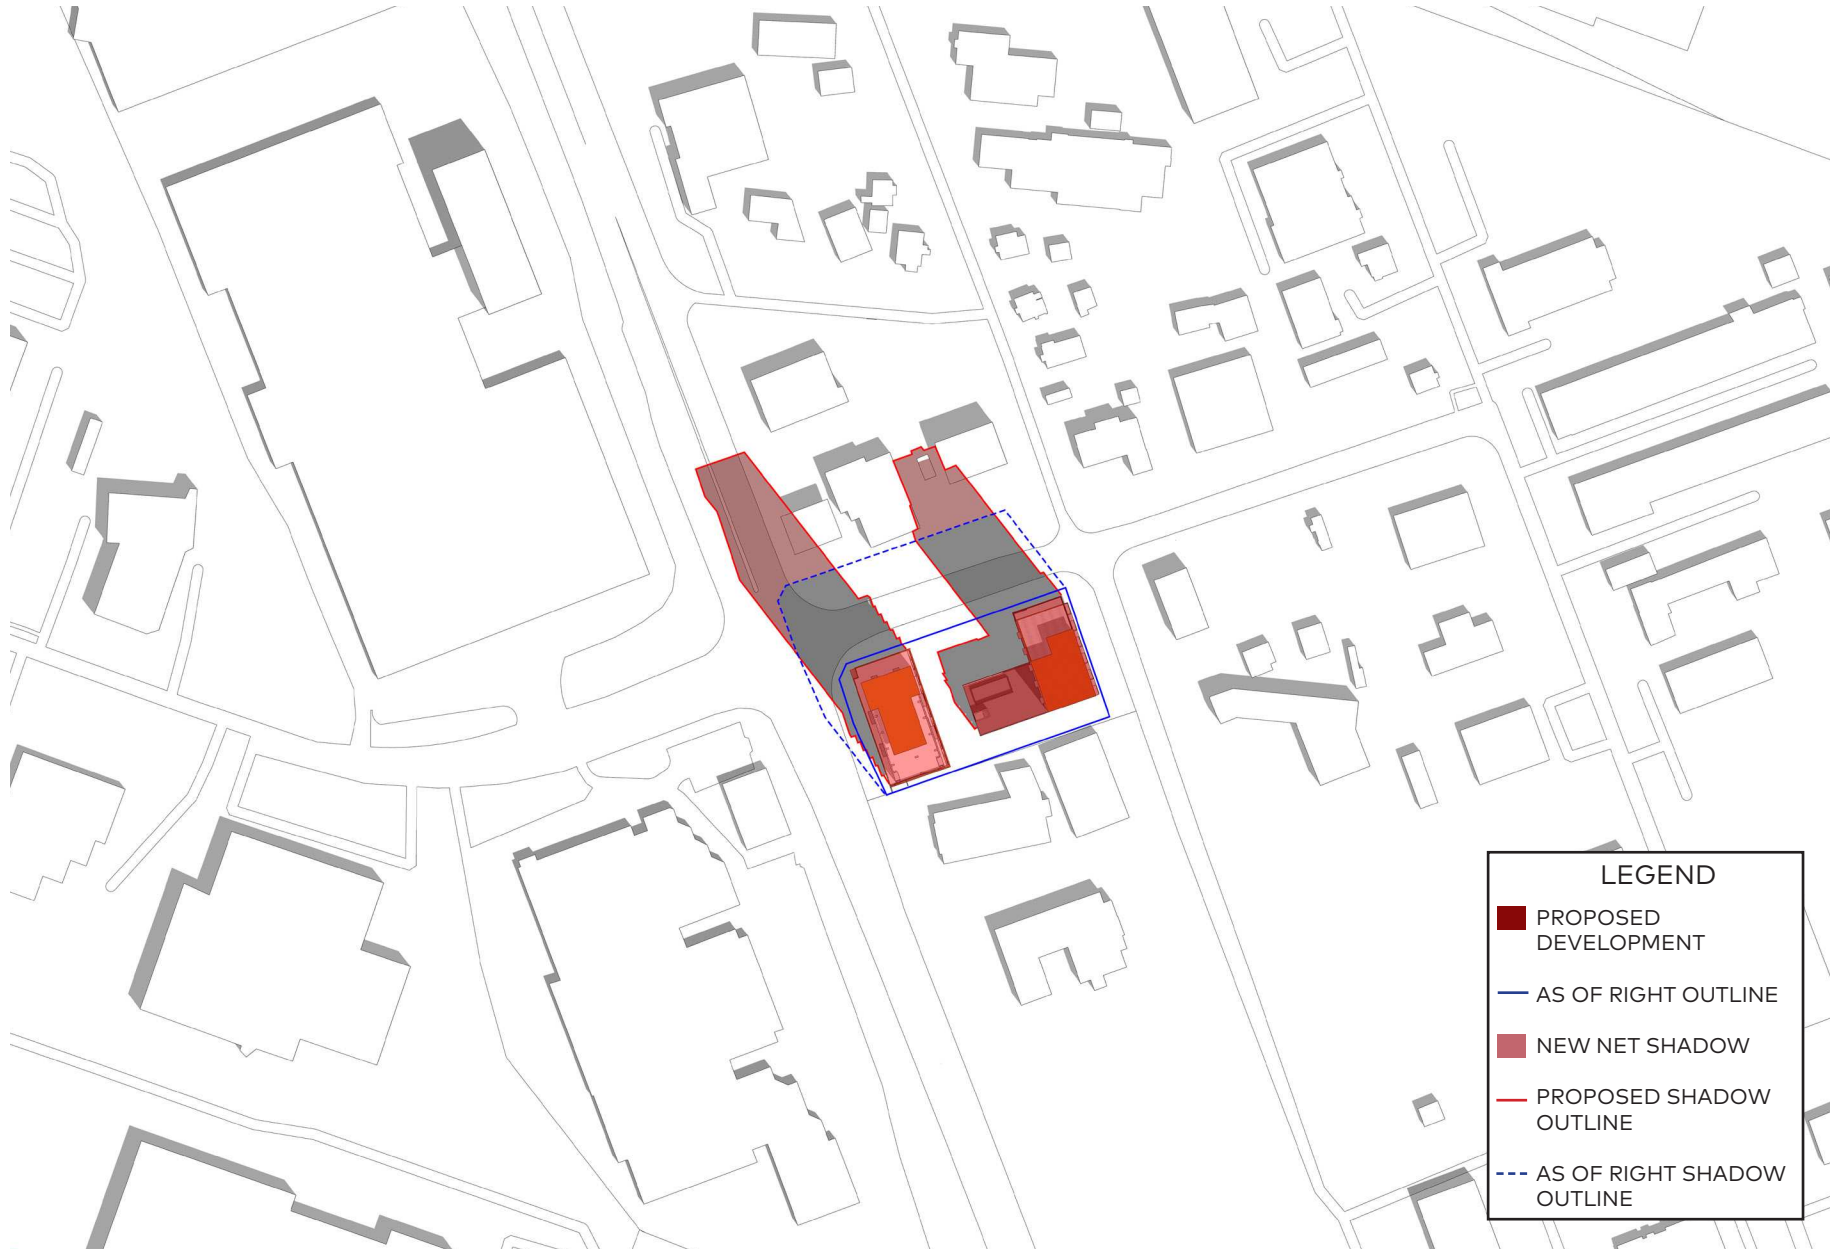

September 21, 10am

LEGEND

- PROPOSED DEVELOPMENT
- AS OF RIGHT OUTLINE
- NEW NET SHADOW
- PROPOSED SHADOW OUTLINE
- - - AS OF RIGHT SHADOW OUTLINE

September 21, 11am

LEGEND

- PROPOSED DEVELOPMENT
- AS OF RIGHT OUTLINE
- NEW NET SHADOW
- PROPOSED SHADOW OUTLINE
- - - AS OF RIGHT SHADOW OUTLINE

September 21, 12pm

LEGEND

- PROPOSED DEVELOPMENT
- AS OF RIGHT OUTLINE
- NEW NET SHADOW
- PROPOSED SHADOW OUTLINE
- - - AS OF RIGHT SHADOW OUTLINE

September 21, 1pm

September 21, 2pm

LEGEND

- PROPOSED DEVELOPMENT
- AS OF RIGHT OUTLINE
- NEW NET SHADOW
- PROPOSED SHADOW OUTLINE
- AS OF RIGHT SHADOW OUTLINE

September 21, 3pm

September 21, 4pm

LEGEND

- PROPOSED DEVELOPMENT
- AS OF RIGHT OUTLINE
- NEW NET SHADOW
- PROPOSED SHADOW OUTLINE
- AS OF RIGHT SHADOW OUTLINE

September 21, 5pm

September 21, 7:01pm

December 21, 7:39am

December 21, 8am

December 21, 9am

December 21, 10am

December 21, 11am

December 21, 12pm

December 21, 1pm

December 21, 3pm

December 21, 4pm