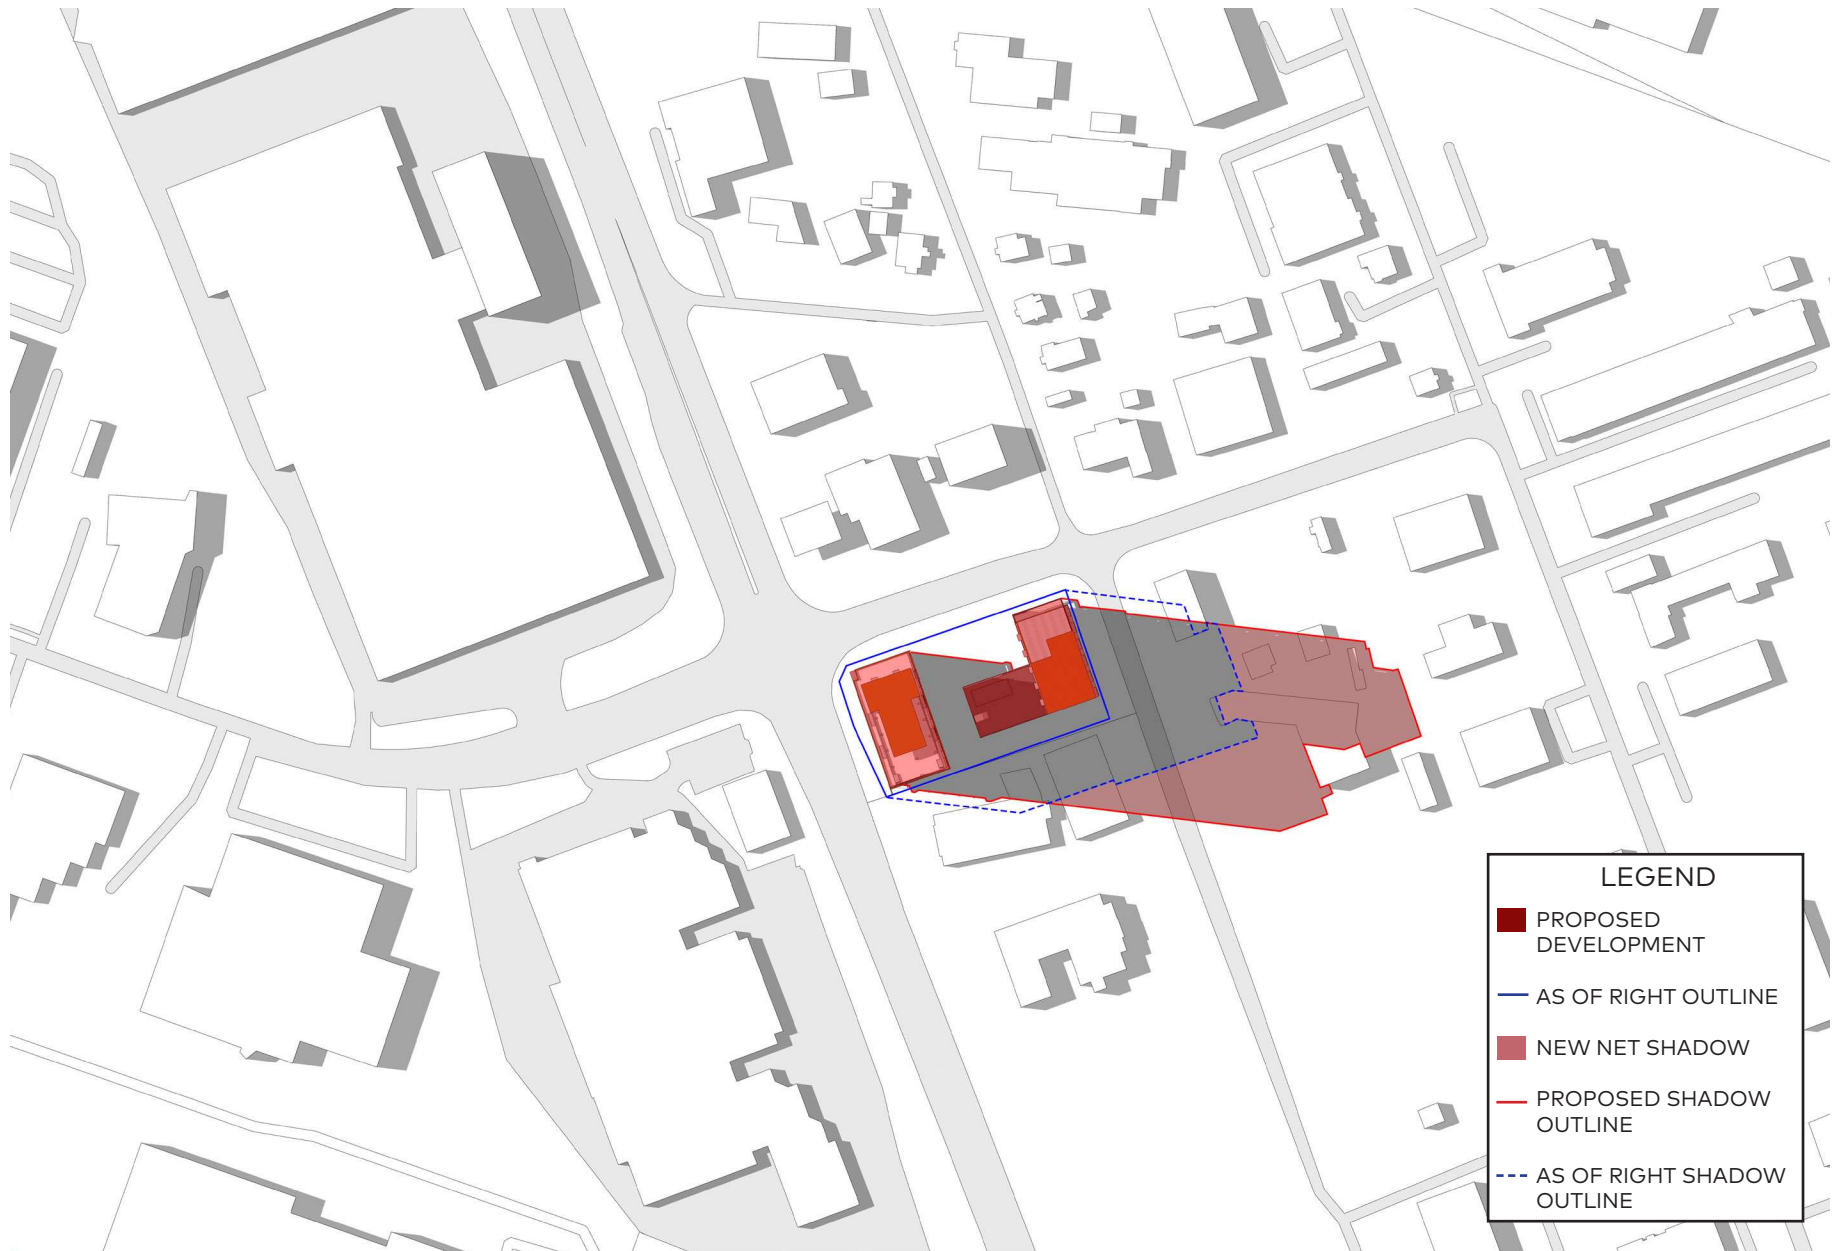

June 21, 5pm

LEGEND

- PROPOSED DEVELOPMENT
- AS OF RIGHT OUTLINE
- NEW NET SHADOW
- PROPOSED SHADOW OUTLINE
- - - AS OF RIGHT SHADOW OUTLINE

June 21, 6pm

June 21, 7pm

June 21, 8pm

June 21, 8:55pm

LEGEND

- PROPOSED DEVELOPMENT
- AS OF RIGHT OUTLINE
- NEW NET SHADOW
- - - PROPOSED SHADOW OUTLINE
- - - AS OF RIGHT SHADOW OUTLINE

September 21, 6:49am

September 21, 8am

LEGEND	
	PROPOSED DEVELOPMENT
	AS OF RIGHT OUTLINE
	NEW NET SHADOW
	PROPOSED SHADOW OUTLINE
	AS OF RIGHT SHADOW OUTLINE

September 21, 10am

LEGEND

- PROPOSED DEVELOPMENT
- AS OF RIGHT OUTLINE
- NEW NET SHADOW
- PROPOSED SHADOW OUTLINE
- - - AS OF RIGHT SHADOW OUTLINE

September 21, 11am

LEGEND

- PROPOSED DEVELOPMENT
- AS OF RIGHT OUTLINE
- NEW NET SHADOW
- PROPOSED SHADOW OUTLINE
- - - AS OF RIGHT SHADOW OUTLINE

September 21, 3pm

September 21, 4pm

LEGEND

- PROPOSED DEVELOPMENT
- AS OF RIGHT OUTLINE
- NEW NET SHADOW
- PROPOSED SHADOW OUTLINE
- AS OF RIGHT SHADOW OUTLINE

September 21, 5pm

September 21, 7:01pm

December 21, 7:39am