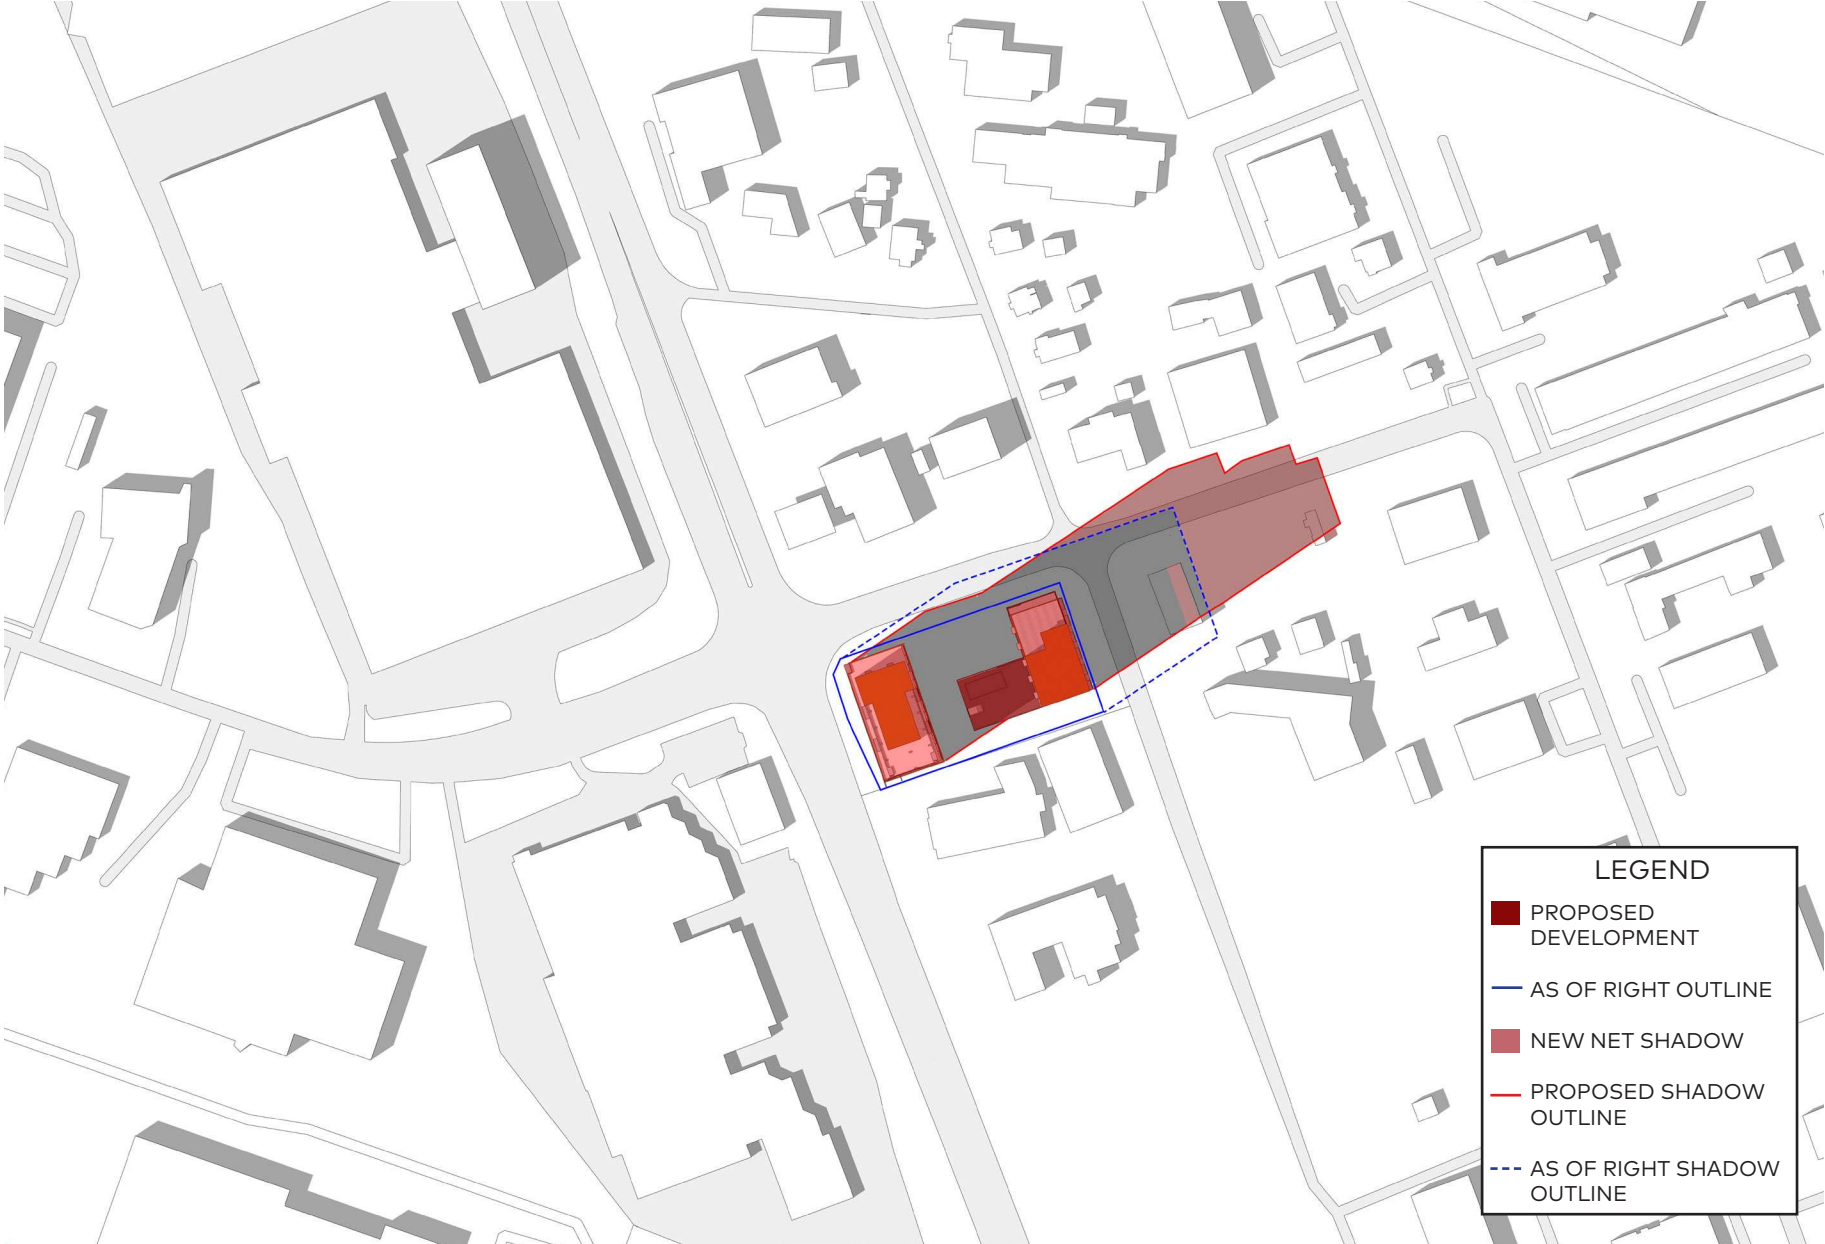

September 21, 10am

LEGEND

- PROPOSED DEVELOPMENT
- AS OF RIGHT OUTLINE
- NEW NET SHADOW
- PROPOSED SHADOW OUTLINE
- - - AS OF RIGHT SHADOW OUTLINE

September 21, 11am

LEGEND

- PROPOSED DEVELOPMENT
- AS OF RIGHT OUTLINE
- NEW NET SHADOW
- PROPOSED SHADOW OUTLINE
- - - AS OF RIGHT SHADOW OUTLINE

September 21, 12pm

LEGEND

- PROPOSED DEVELOPMENT
- AS OF RIGHT OUTLINE
- NEW NET SHADOW
- PROPOSED SHADOW OUTLINE
- - - AS OF RIGHT SHADOW OUTLINE

September 21, 1pm

September 21, 2pm

LEGEND

- PROPOSED DEVELOPMENT
- AS OF RIGHT OUTLINE
- NEW NET SHADOW
- PROPOSED SHADOW OUTLINE
- AS OF RIGHT SHADOW OUTLINE

September 21, 3pm

September 21, 4pm

LEGEND

- PROPOSED DEVELOPMENT
- AS OF RIGHT OUTLINE
- NEW NET SHADOW
- PROPOSED SHADOW OUTLINE
- AS OF RIGHT SHADOW OUTLINE

September 21, 5pm

September 21, 7:01pm

December 21, 7:39am

December 21, 8am

December 21, 9am

December 21, 10am

December 21, 11am

December 21, 12pm

December 21, 1pm

December 21, 3pm

December 21, 4pm