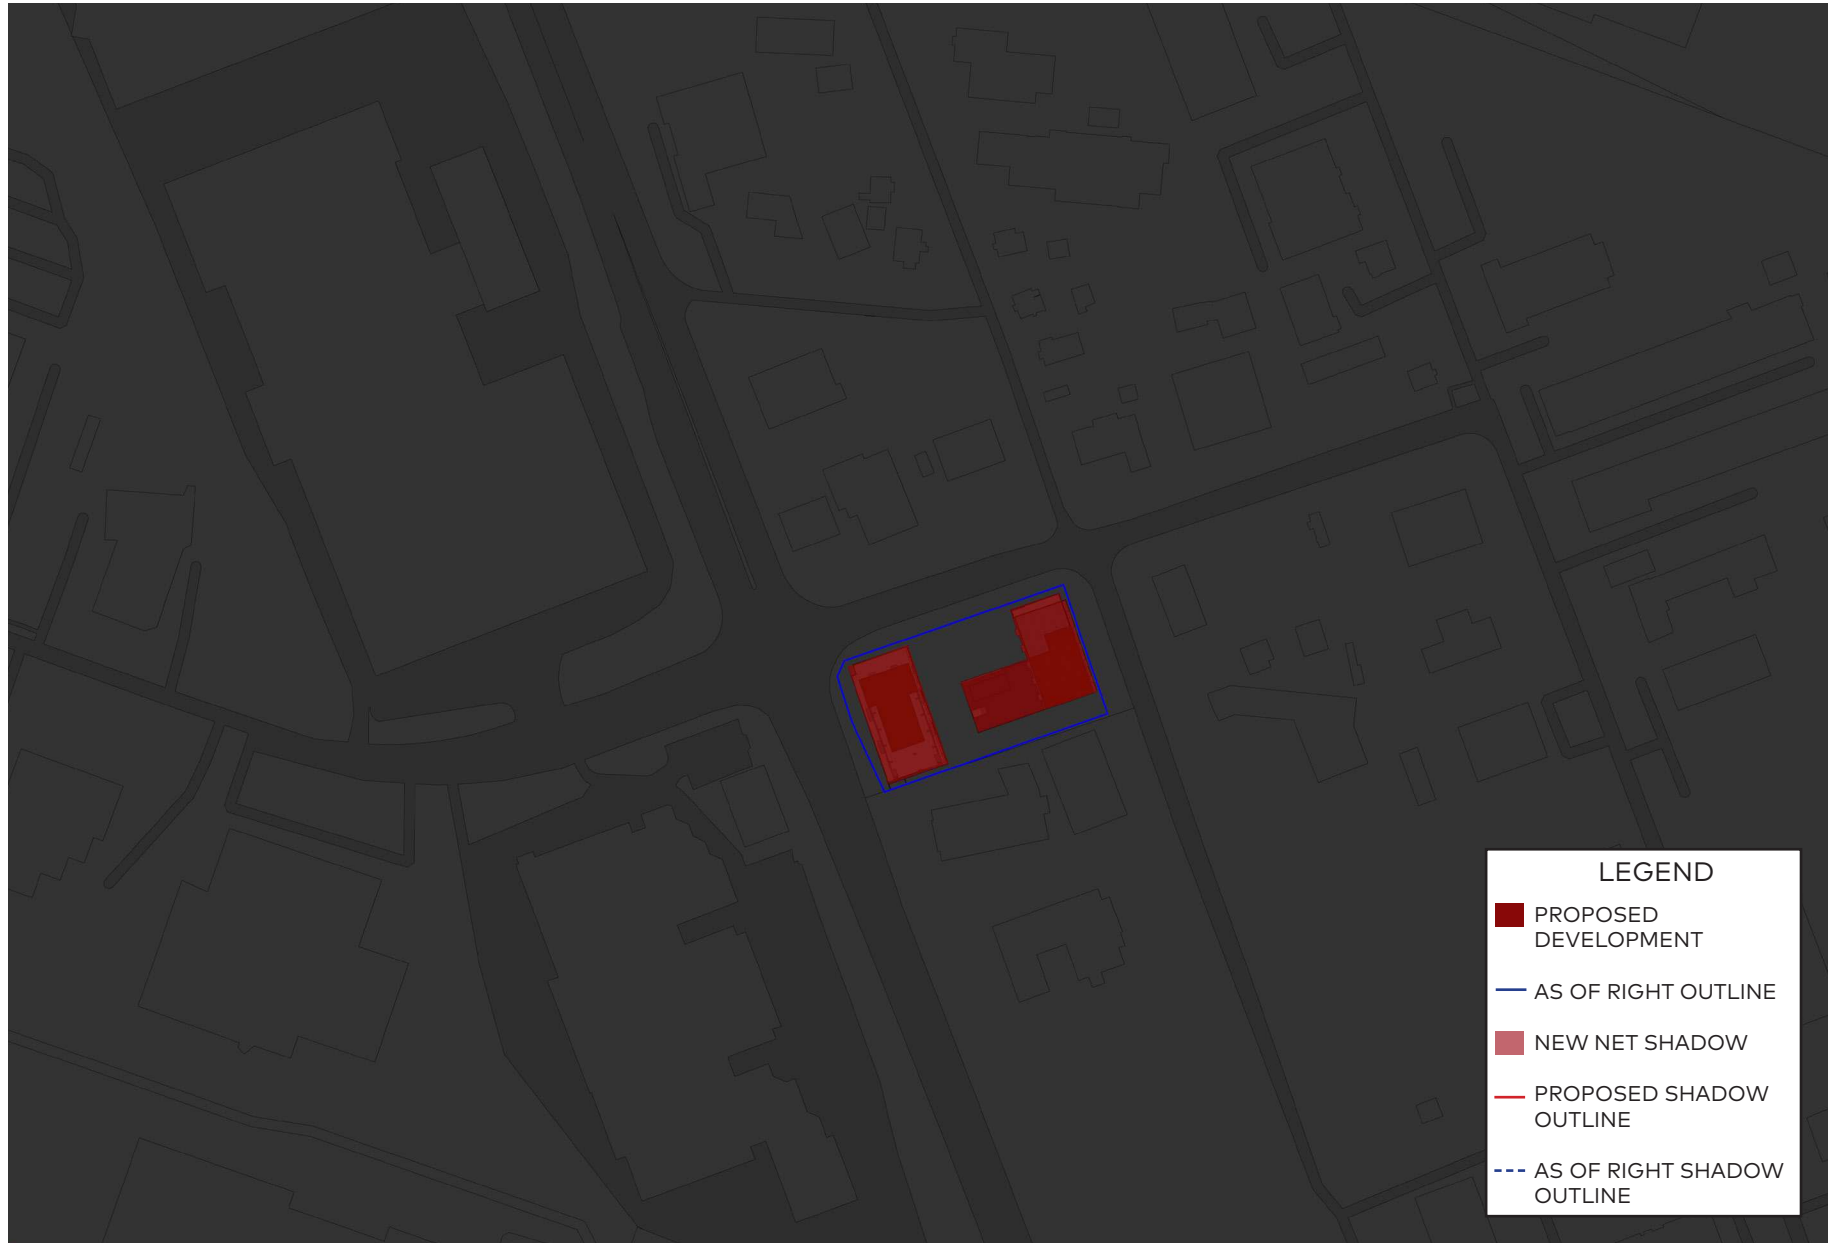

September 21, 12pm

LEGEND

- PROPOSED DEVELOPMENT
- AS OF RIGHT OUTLINE
- NEW NET SHADOW
- PROPOSED SHADOW OUTLINE
- - - AS OF RIGHT SHADOW OUTLINE

September 21, 1pm

September 21, 2pm

LEGEND

- PROPOSED DEVELOPMENT
- AS OF RIGHT OUTLINE
- NEW NET SHADOW
- PROPOSED SHADOW OUTLINE
- AS OF RIGHT SHADOW OUTLINE

September 21, 3pm

September 21, 4pm

LEGEND

- PROPOSED DEVELOPMENT
- AS OF RIGHT OUTLINE
- NEW NET SHADOW
- PROPOSED SHADOW OUTLINE
- AS OF RIGHT SHADOW OUTLINE

September 21, 5pm

September 21, 7:01pm

December 21, 7:39am

December 21, 8am

December 21, 9am

December 21, 10am

December 21, 11am

December 21, 12pm

December 21, 1pm

December 21, 3pm

December 21, 4pm