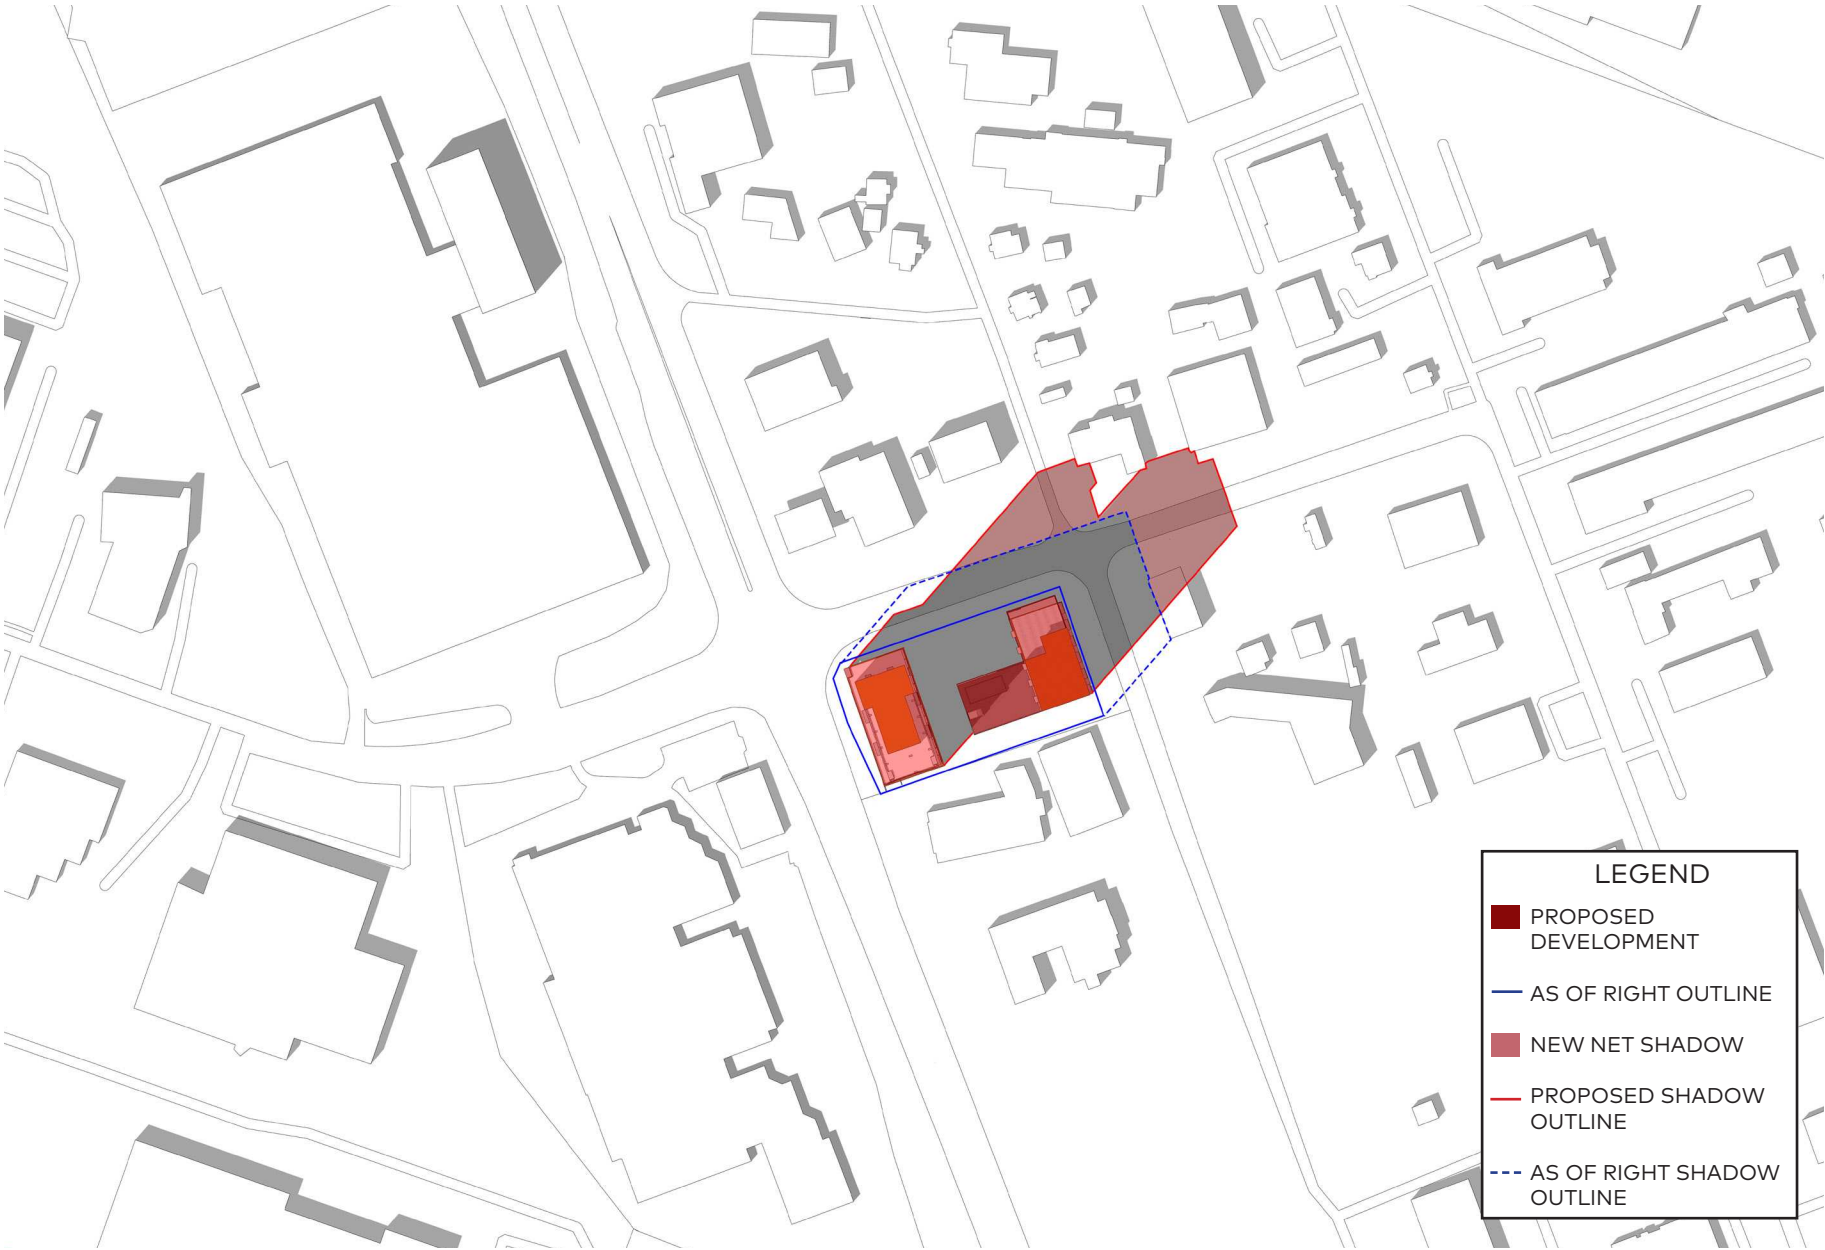

September 21, 10am

LEGEND

- PROPOSED DEVELOPMENT
- AS OF RIGHT OUTLINE
- NEW NET SHADOW
- PROPOSED SHADOW OUTLINE
- - - AS OF RIGHT SHADOW OUTLINE

September 21, 11am

LEGEND

- PROPOSED DEVELOPMENT
- AS OF RIGHT OUTLINE
- NEW NET SHADOW
- PROPOSED SHADOW OUTLINE
- - - AS OF RIGHT SHADOW OUTLINE

September 21, 12pm

LEGEND

- PROPOSED DEVELOPMENT
- AS OF RIGHT OUTLINE
- NEW NET SHADOW
- PROPOSED SHADOW OUTLINE
- - - AS OF RIGHT SHADOW OUTLINE

September 21, 1pm

September 21, 2pm

LEGEND

- PROPOSED DEVELOPMENT
- AS OF RIGHT OUTLINE
- NEW NET SHADOW
- PROPOSED SHADOW OUTLINE
- AS OF RIGHT SHADOW OUTLINE

September 21, 3pm

September 21, 4pm

LEGEND

- PROPOSED DEVELOPMENT
- AS OF RIGHT OUTLINE
- NEW NET SHADOW
- PROPOSED SHADOW OUTLINE
- AS OF RIGHT SHADOW OUTLINE

September 21, 5pm

September 21, 7:01pm

December 21, 7:39am

December 21, 8am

December 21, 9am

December 21, 10am

December 21, 11am

December 21, 12pm

December 21, 1pm

December 21, 3pm

December 21, 4pm