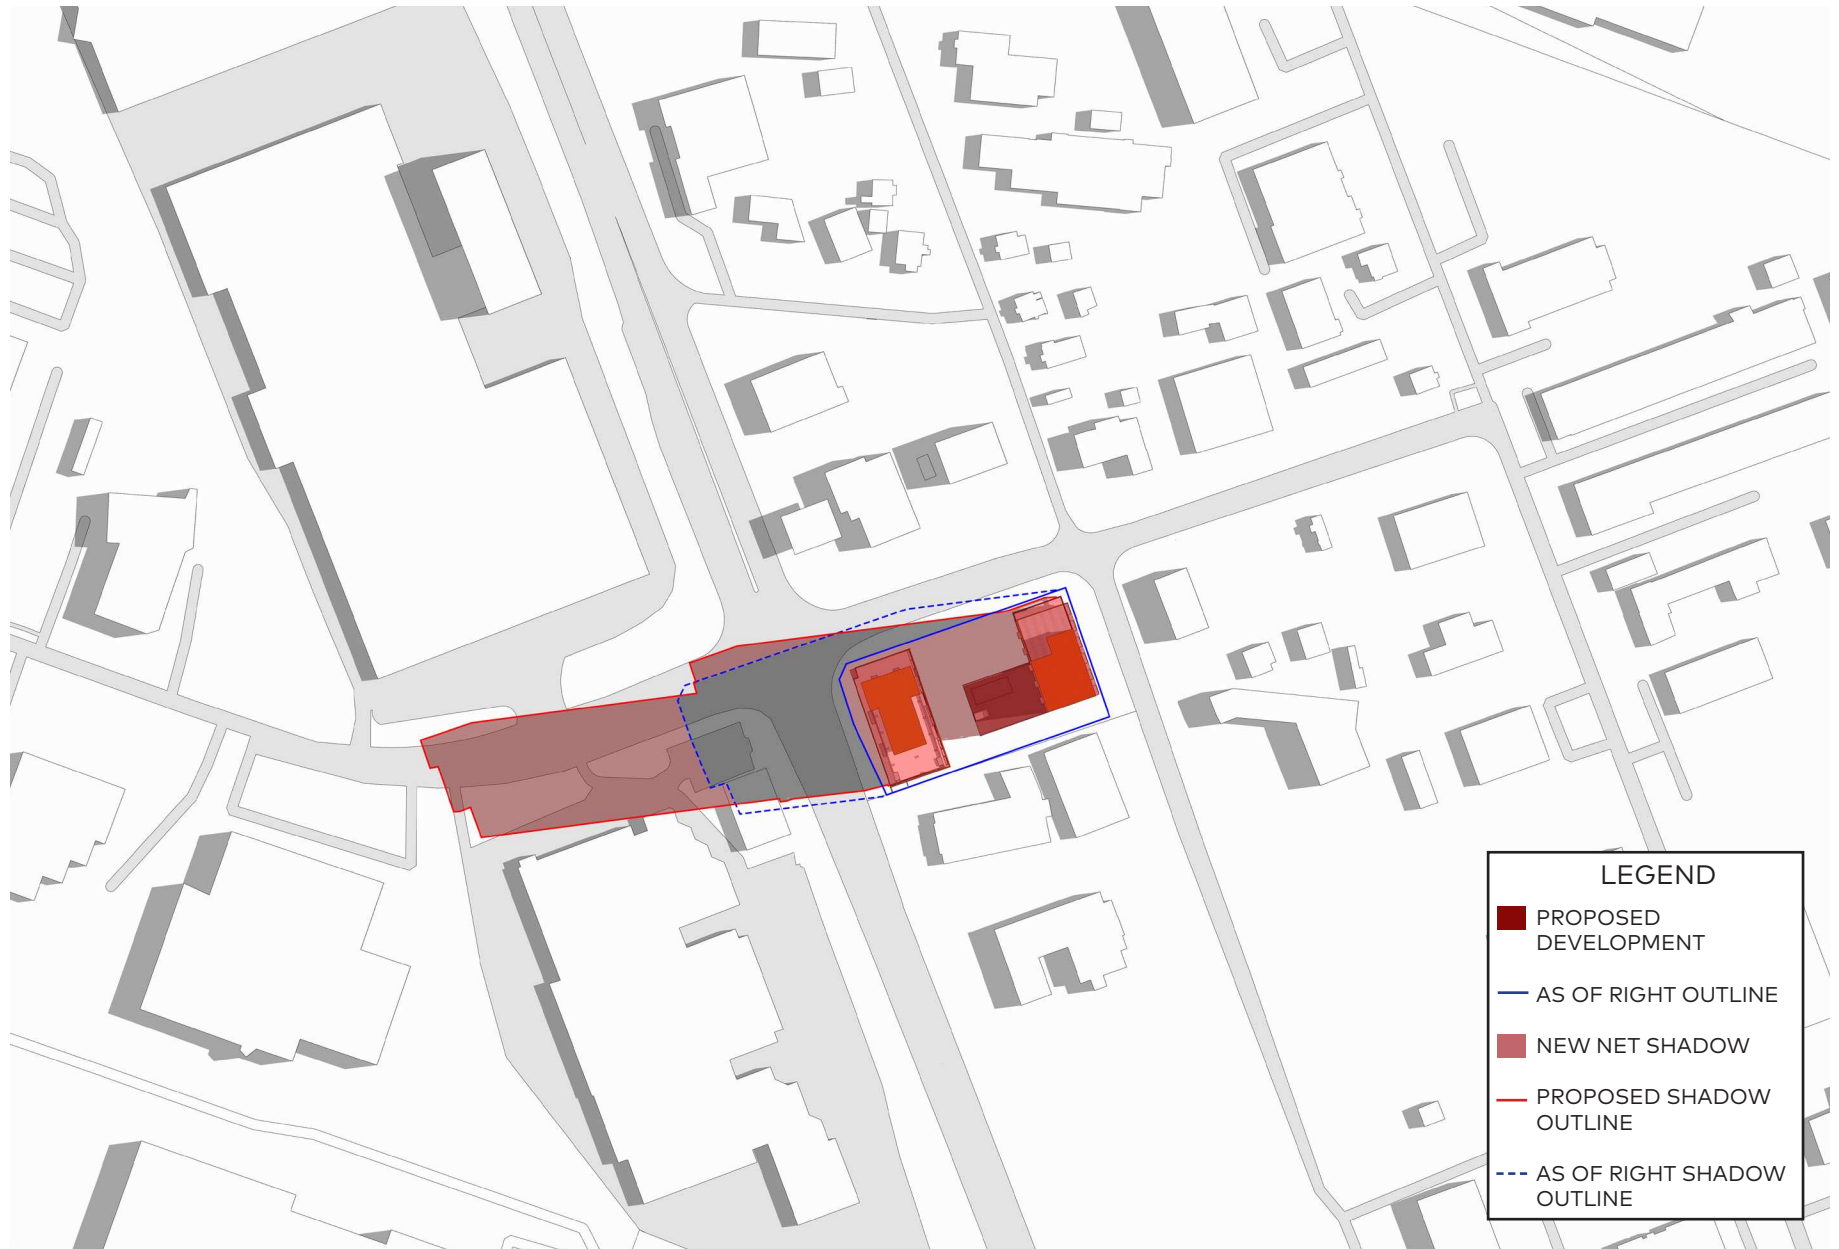

June 21, 5:15am

June 21, 6am

June 21, 7am

June 21, 8am

LEGEND

- PROPOSED DEVELOPMENT
- AS OF RIGHT OUTLINE
- NEW NET SHADOW
- PROPOSED SHADOW OUTLINE
- - - AS OF RIGHT SHADOW OUTLINE

June 21, 9am

LEGEND

- PROPOSED DEVELOPMENT
- AS OF RIGHT OUTLINE
- NEW NET SHADOW
- PROPOSED SHADOW OUTLINE
- - - AS OF RIGHT SHADOW OUTLINE

June 21, 10am

LEGEND

- PROPOSED DEVELOPMENT
- AS OF RIGHT OUTLINE
- NEW NET SHADOW
- PROPOSED SHADOW OUTLINE
- - - AS OF RIGHT SHADOW OUTLINE

June 21, 11am

LEGEND

- PROPOSED DEVELOPMENT
- AS OF RIGHT OUTLINE
- NEW NET SHADOW
- PROPOSED SHADOW OUTLINE
- - - AS OF RIGHT SHADOW OUTLINE

June 21, 12pm

LEGEND

- PROPOSED DEVELOPMENT
- AS OF RIGHT OUTLINE
- NEW NET SHADOW
- PROPOSED SHADOW OUTLINE
- - - AS OF RIGHT SHADOW OUTLINE

June 21, 1pm

LEGEND

- PROPOSED DEVELOPMENT
- AS OF RIGHT OUTLINE
- NEW NET SHADOW
- PROPOSED SHADOW OUTLINE
- - - AS OF RIGHT SHADOW OUTLINE

June 21, 2pm

LEGEND

- PROPOSED DEVELOPMENT
- AS OF RIGHT OUTLINE
- NEW NET SHADOW
- PROPOSED SHADOW OUTLINE
- - - AS OF RIGHT SHADOW OUTLINE