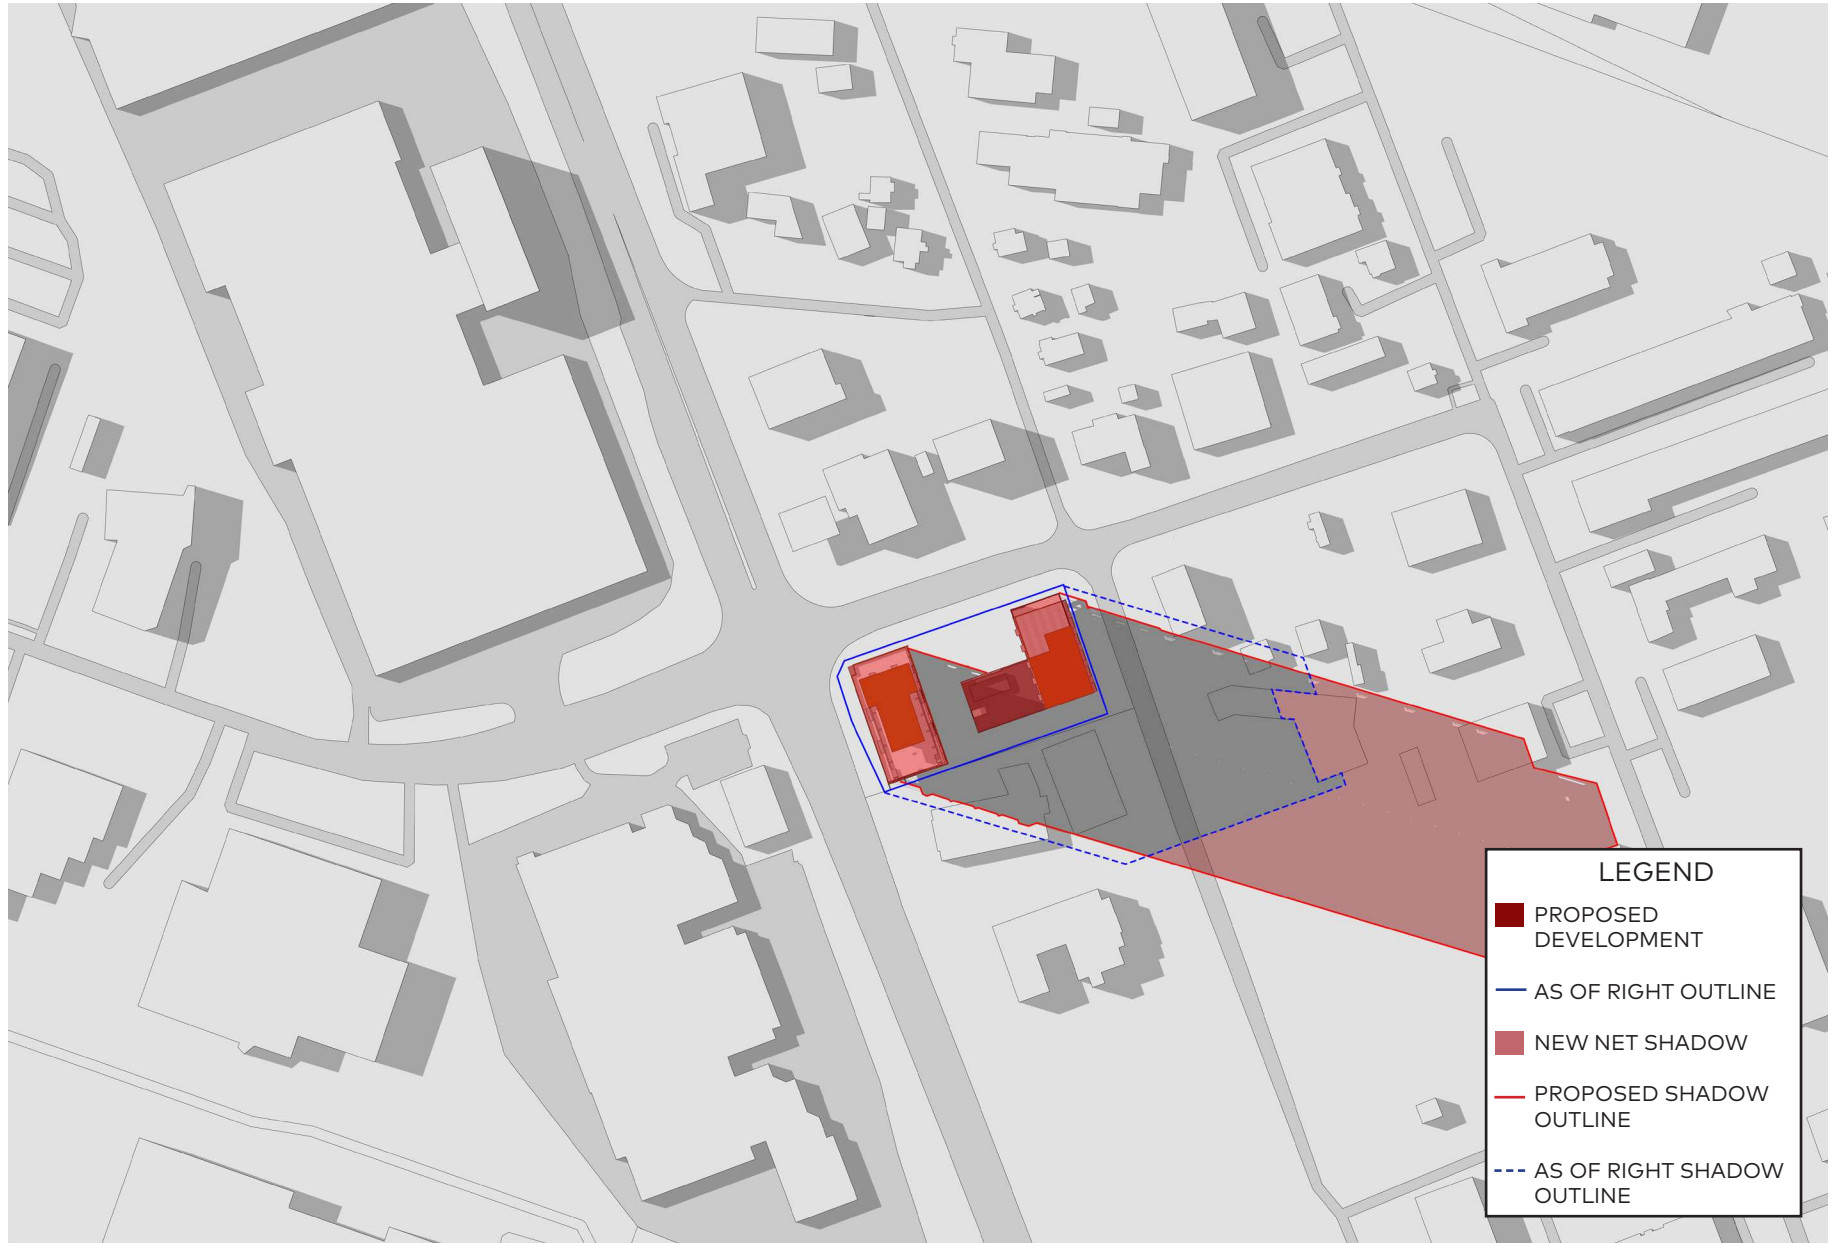

June 21, 5pm

LEGEND

- PROPOSED DEVELOPMENT
- AS OF RIGHT OUTLINE
- NEW NET SHADOW
- PROPOSED SHADOW OUTLINE
- - - AS OF RIGHT SHADOW OUTLINE

June 21, 6pm

June 21, 7pm

June 21, 8pm

June 21, 8:55pm

LEGEND

- PROPOSED DEVELOPMENT
- AS OF RIGHT OUTLINE
- NEW NET SHADOW
- - - PROPOSED SHADOW OUTLINE
- - - AS OF RIGHT SHADOW OUTLINE

September 21, 6:49am

September 21, 8am

LEGEND	
	PROPOSED DEVELOPMENT
	AS OF RIGHT OUTLINE
	NEW NET SHADOW
	PROPOSED SHADOW OUTLINE
	AS OF RIGHT SHADOW OUTLINE

September 21, 10am

LEGEND

- PROPOSED DEVELOPMENT
- AS OF RIGHT OUTLINE
- NEW NET SHADOW
- PROPOSED SHADOW OUTLINE
- - - AS OF RIGHT SHADOW OUTLINE

September 21, 11am

LEGEND

- PROPOSED DEVELOPMENT
- AS OF RIGHT OUTLINE
- NEW NET SHADOW
- PROPOSED SHADOW OUTLINE
- - - AS OF RIGHT SHADOW OUTLINE

September 21, 3pm

September 21, 4pm

LEGEND

- PROPOSED DEVELOPMENT
- AS OF RIGHT OUTLINE
- NEW NET SHADOW
- PROPOSED SHADOW OUTLINE
- AS OF RIGHT SHADOW OUTLINE

September 21, 5pm

September 21, 7:01pm

December 21, 7:39am