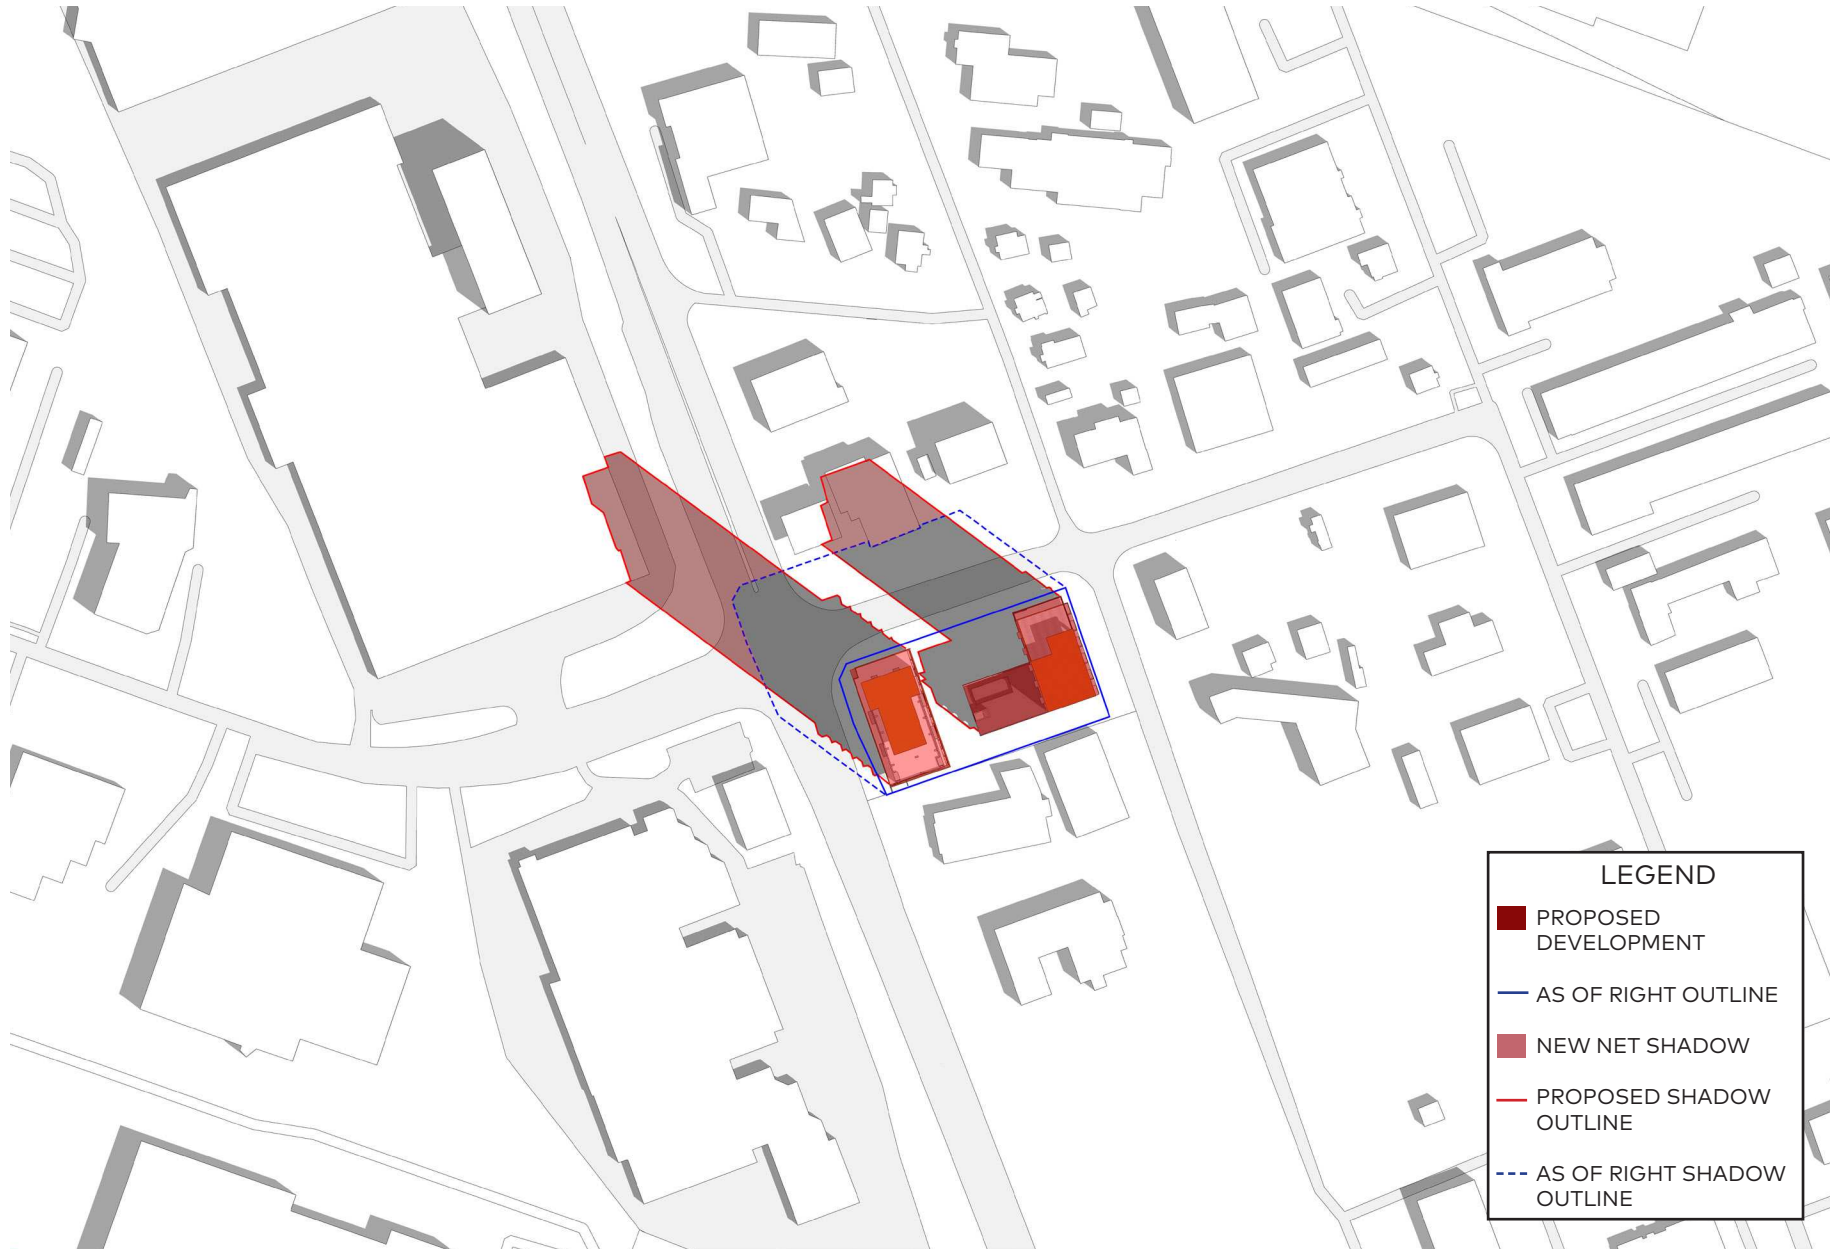

- PROPOSED DEVELOPMENT
- AS OF RIGHT OUTLINE
- NEW NET SHADOW
- - - PROPOSED SHADOW OUTLINE
- - - AS OF RIGHT SHADOW OUTLINE

September 21, 6:49am

September 21, 8am

LEGEND	
	PROPOSED DEVELOPMENT
	AS OF RIGHT OUTLINE
	NEW NET SHADOW
	PROPOSED SHADOW OUTLINE
	AS OF RIGHT SHADOW OUTLINE

September 21, 10am

LEGEND

- PROPOSED DEVELOPMENT
- AS OF RIGHT OUTLINE
- NEW NET SHADOW
- PROPOSED SHADOW OUTLINE
- - - AS OF RIGHT SHADOW OUTLINE

September 21, 11am

LEGEND

- PROPOSED DEVELOPMENT
- AS OF RIGHT OUTLINE
- NEW NET SHADOW
- PROPOSED SHADOW OUTLINE
- - - AS OF RIGHT SHADOW OUTLINE

September 21, 12pm

LEGEND

- PROPOSED DEVELOPMENT
- AS OF RIGHT OUTLINE
- NEW NET SHADOW
- PROPOSED SHADOW OUTLINE
- - - AS OF RIGHT SHADOW OUTLINE

September 21, 1pm

September 21, 2pm

LEGEND

- PROPOSED DEVELOPMENT
- AS OF RIGHT OUTLINE
- NEW NET SHADOW
- PROPOSED SHADOW OUTLINE
- AS OF RIGHT SHADOW OUTLINE

September 21, 3pm

September 21, 4pm

LEGEND

- PROPOSED DEVELOPMENT
- AS OF RIGHT OUTLINE
- NEW NET SHADOW
- PROPOSED SHADOW OUTLINE
- AS OF RIGHT SHADOW OUTLINE

September 21, 5pm

September 21, 7:01pm

December 21, 7:39am