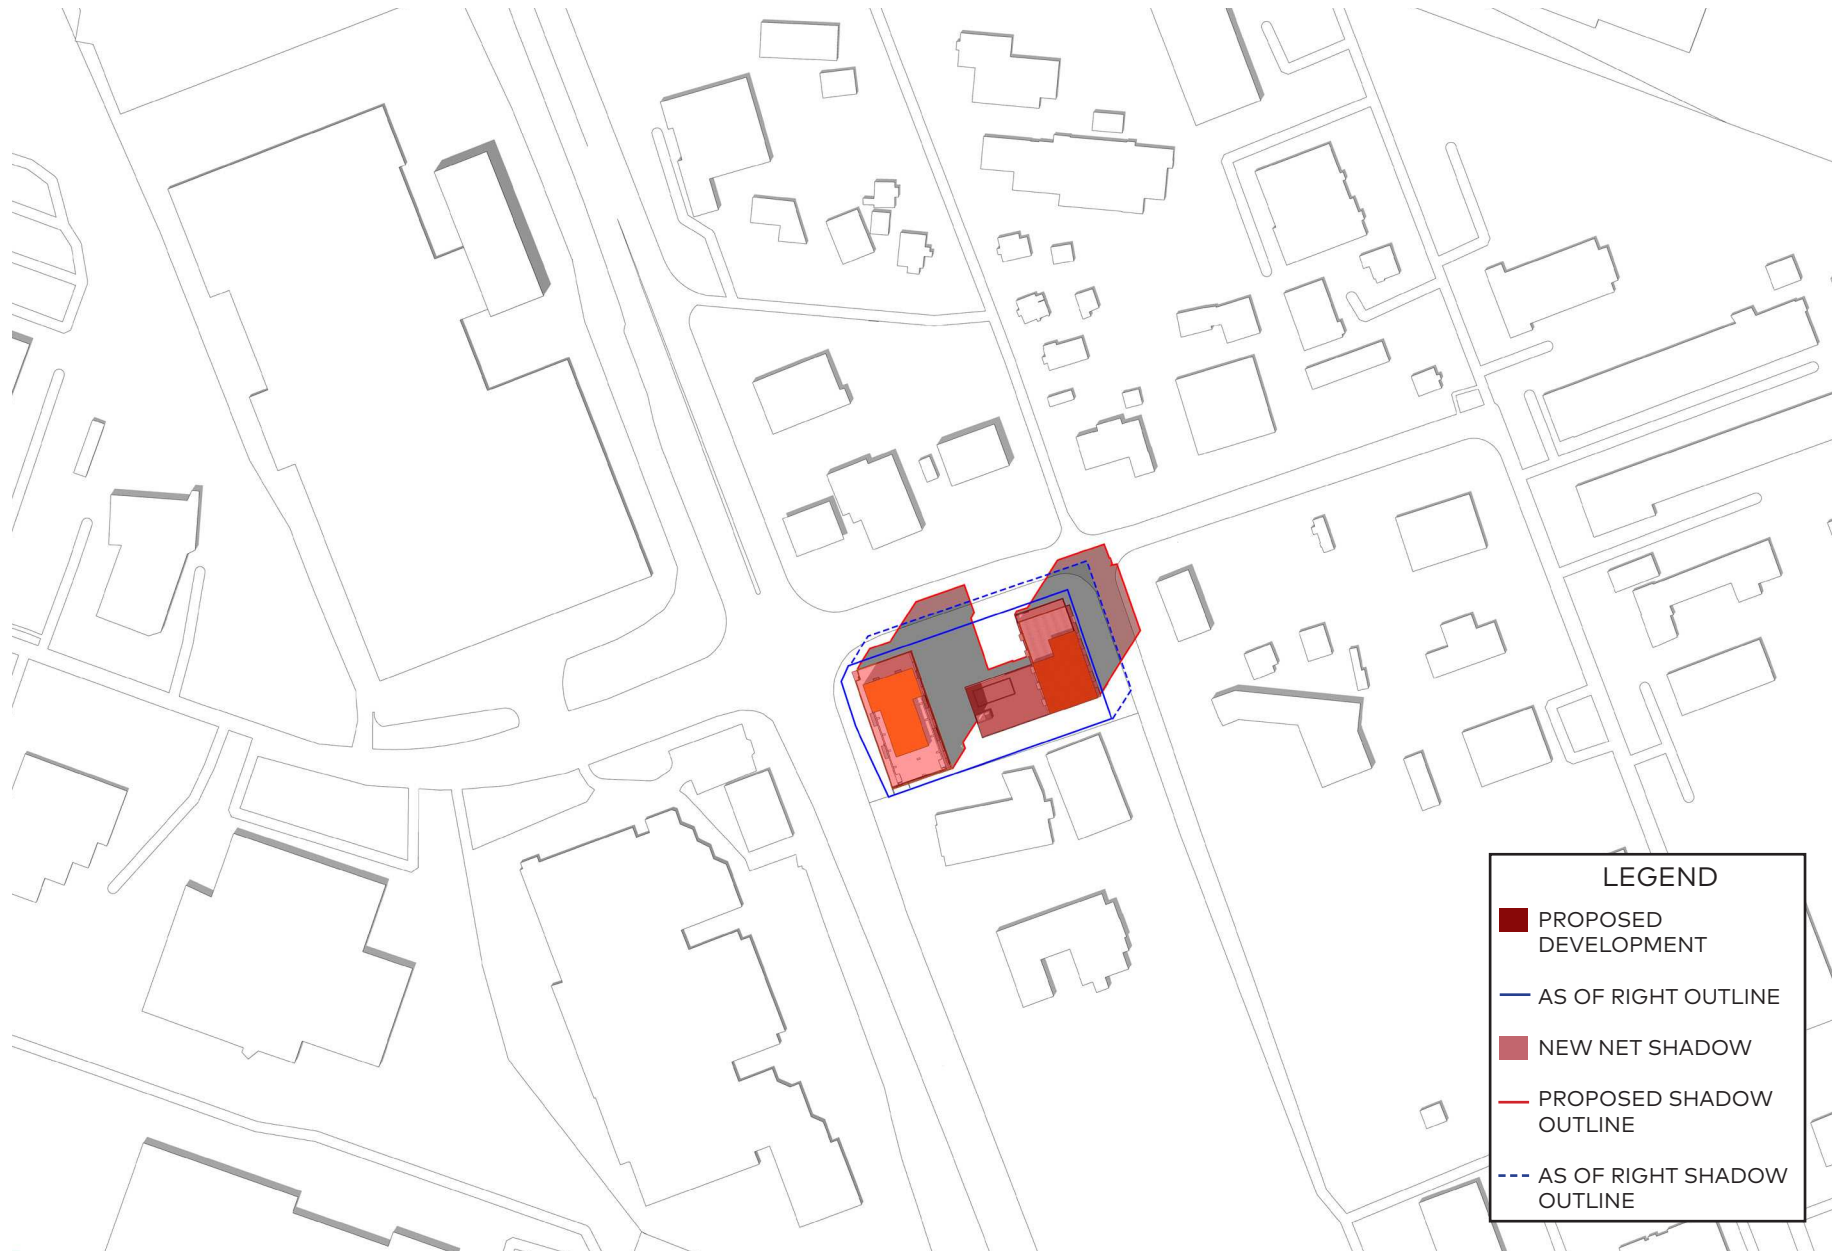

June 21, 1pm

LEGEND

- PROPOSED DEVELOPMENT
- AS OF RIGHT OUTLINE
- NEW NET SHADOW
- PROPOSED SHADOW OUTLINE
- - - AS OF RIGHT SHADOW OUTLINE

June 21, 2pm

LEGEND

- PROPOSED DEVELOPMENT
- AS OF RIGHT OUTLINE
- NEW NET SHADOW
- PROPOSED SHADOW OUTLINE
- - - AS OF RIGHT SHADOW OUTLINE

June 21, 3pm

LEGEND

- PROPOSED DEVELOPMENT
- AS OF RIGHT OUTLINE
- NEW NET SHADOW
- PROPOSED SHADOW OUTLINE
- - - AS OF RIGHT SHADOW OUTLINE

June 21, 4pm

LEGEND

- PROPOSED DEVELOPMENT
- AS OF RIGHT OUTLINE
- NEW NET SHADOW
- PROPOSED SHADOW OUTLINE
- - - AS OF RIGHT SHADOW OUTLINE

June 21, 5pm

LEGEND

- PROPOSED DEVELOPMENT
- AS OF RIGHT OUTLINE
- NEW NET SHADOW
- PROPOSED SHADOW OUTLINE
- - - AS OF RIGHT SHADOW OUTLINE

June 21, 6pm

June 21, 7pm

June 21, 8pm

June 21, 8:55pm

LEGEND

- PROPOSED DEVELOPMENT
- AS OF RIGHT OUTLINE
- NEW NET SHADOW
- - - PROPOSED SHADOW OUTLINE
- - - AS OF RIGHT SHADOW OUTLINE

September 21, 6:49am

September 21, 8am

LEGEND	
	PROPOSED DEVELOPMENT
	AS OF RIGHT OUTLINE
	NEW NET SHADOW
	PROPOSED SHADOW OUTLINE
	AS OF RIGHT SHADOW OUTLINE