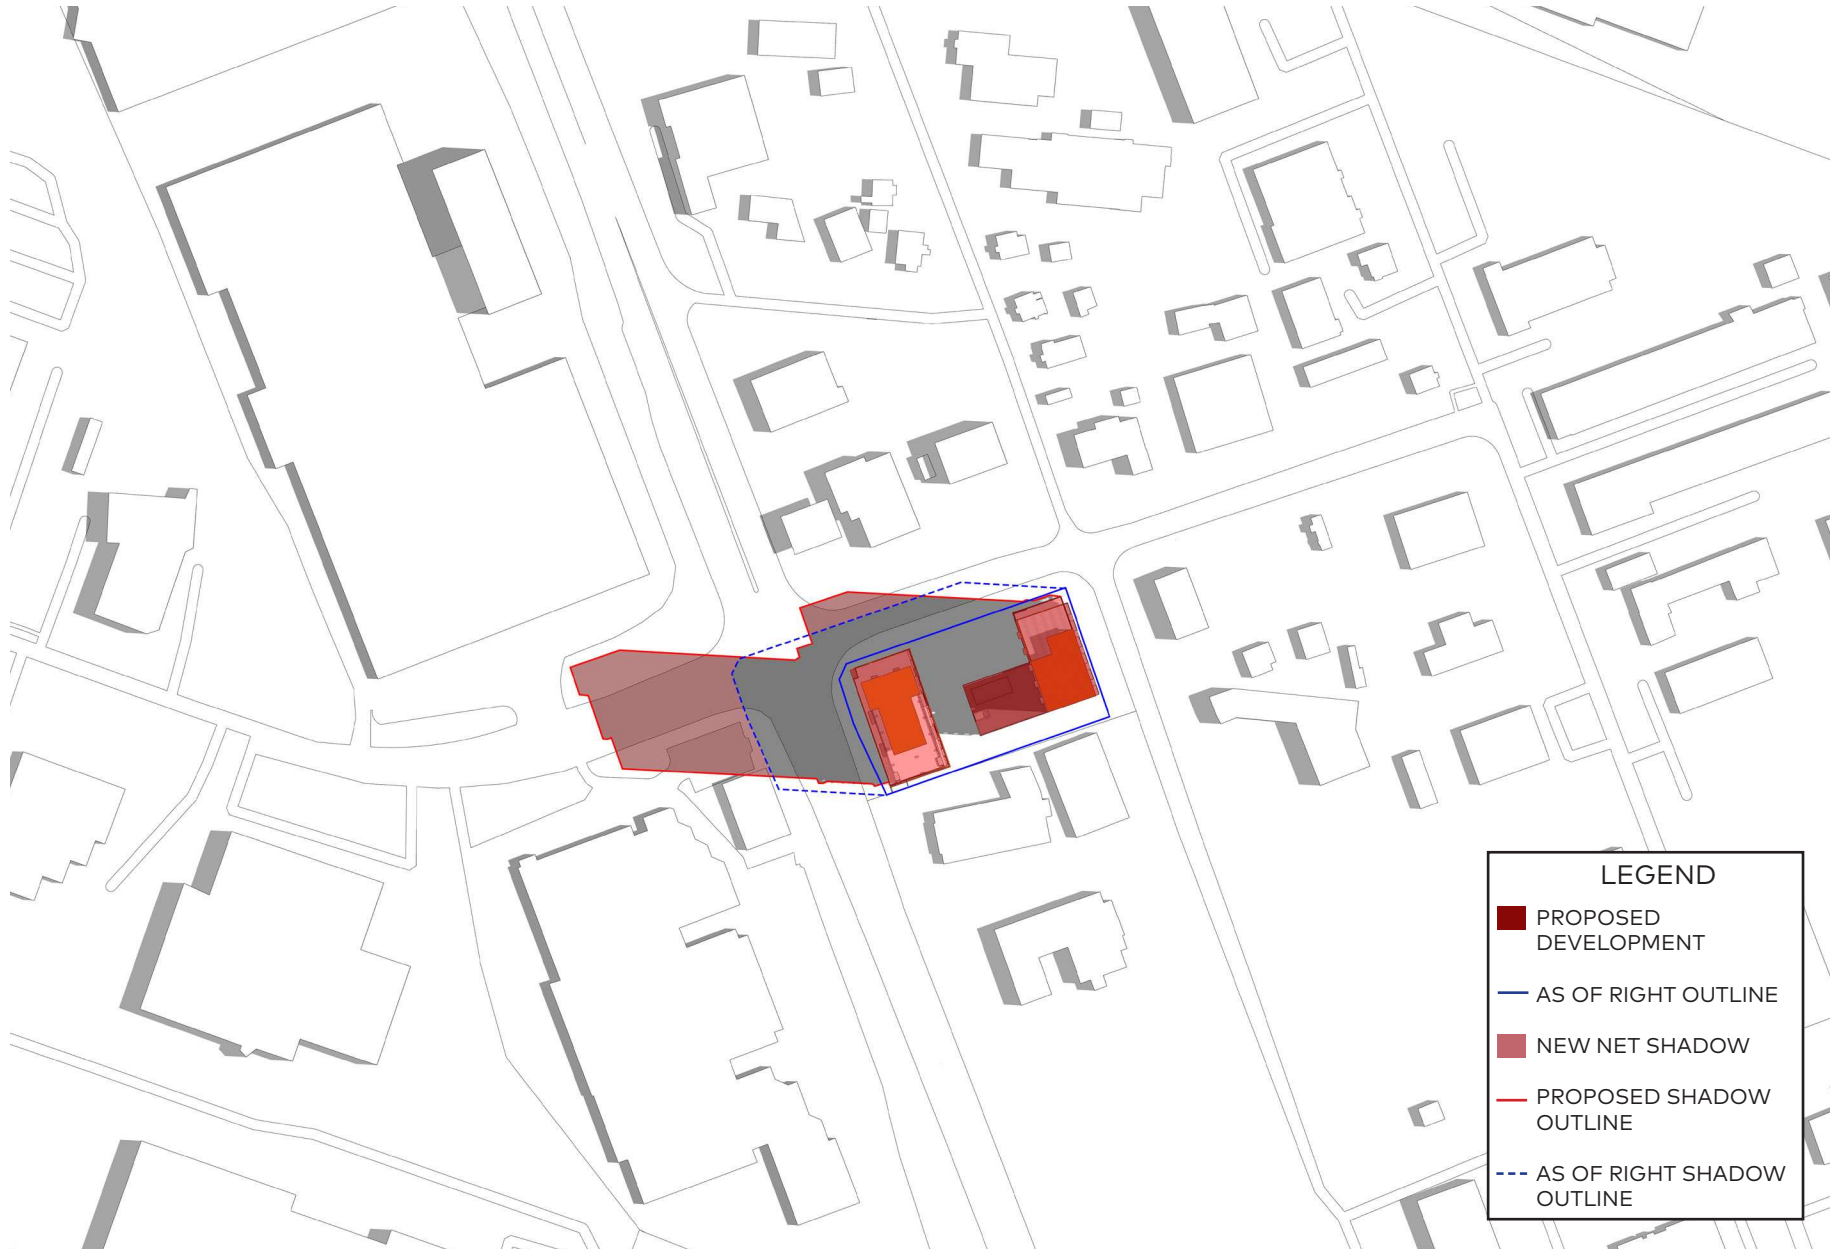

June 21, 5:15am

June 21, 6am

June 21, 7am

June 21, 8am

LEGEND

- PROPOSED DEVELOPMENT
- AS OF RIGHT OUTLINE
- NEW NET SHADOW
- PROPOSED SHADOW OUTLINE
- - - AS OF RIGHT SHADOW OUTLINE

June 21, 9am

LEGEND

- PROPOSED DEVELOPMENT
- AS OF RIGHT OUTLINE
- NEW NET SHADOW
- PROPOSED SHADOW OUTLINE
- - - AS OF RIGHT SHADOW OUTLINE

June 21, 10am

LEGEND

- PROPOSED DEVELOPMENT
- AS OF RIGHT OUTLINE
- NEW NET SHADOW
- PROPOSED SHADOW OUTLINE
- - - AS OF RIGHT SHADOW OUTLINE

June 21, 11am

LEGEND

- PROPOSED DEVELOPMENT
- AS OF RIGHT OUTLINE
- NEW NET SHADOW
- PROPOSED SHADOW OUTLINE
- - - AS OF RIGHT SHADOW OUTLINE

June 21, 12pm

LEGEND

- PROPOSED DEVELOPMENT
- AS OF RIGHT OUTLINE
- NEW NET SHADOW
- PROPOSED SHADOW OUTLINE
- - - AS OF RIGHT SHADOW OUTLINE

June 21, 1pm

LEGEND

- PROPOSED DEVELOPMENT
- AS OF RIGHT OUTLINE
- NEW NET SHADOW
- PROPOSED SHADOW OUTLINE
- - - AS OF RIGHT SHADOW OUTLINE

June 21, 2pm

LEGEND

- PROPOSED DEVELOPMENT
- AS OF RIGHT OUTLINE
- NEW NET SHADOW
- PROPOSED SHADOW OUTLINE
- - - AS OF RIGHT SHADOW OUTLINE