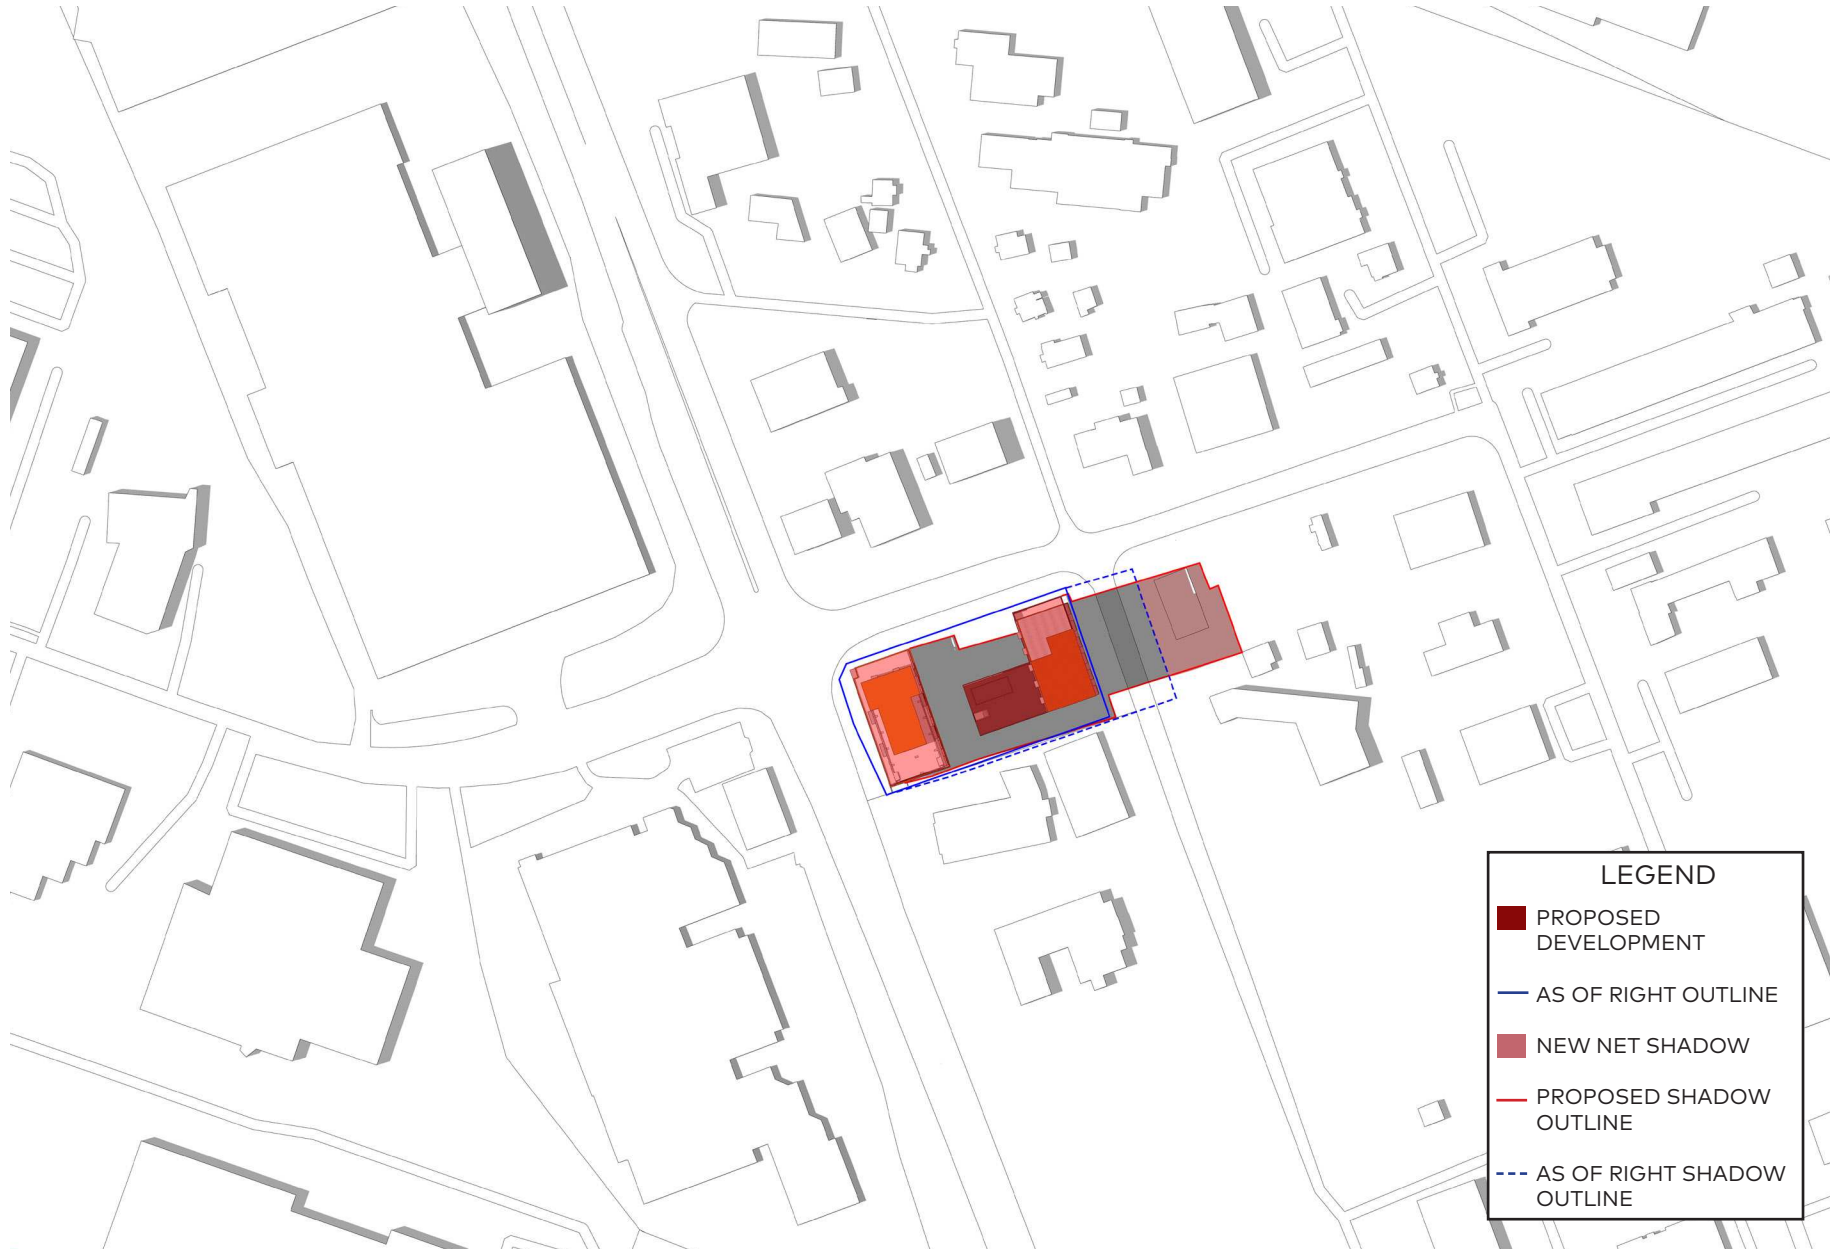

June 21, 3pm

LEGEND

- PROPOSED DEVELOPMENT
- AS OF RIGHT OUTLINE
- NEW NET SHADOW
- PROPOSED SHADOW OUTLINE
- - - AS OF RIGHT SHADOW OUTLINE

June 21, 4pm

LEGEND

- PROPOSED DEVELOPMENT
- AS OF RIGHT OUTLINE
- NEW NET SHADOW
- PROPOSED SHADOW OUTLINE
- - - AS OF RIGHT SHADOW OUTLINE

June 21, 5pm

LEGEND

- PROPOSED DEVELOPMENT
- AS OF RIGHT OUTLINE
- NEW NET SHADOW
- PROPOSED SHADOW OUTLINE
- - - AS OF RIGHT SHADOW OUTLINE

June 21, 6pm

June 21, 7pm

June 21, 8pm

June 21, 8:55pm

LEGEND

- PROPOSED DEVELOPMENT
- AS OF RIGHT OUTLINE
- NEW NET SHADOW
- - - PROPOSED SHADOW OUTLINE
- - - AS OF RIGHT SHADOW OUTLINE

September 21, 6:49am

September 21, 8am

LEGEND	
	PROPOSED DEVELOPMENT
	AS OF RIGHT OUTLINE
	NEW NET SHADOW
	PROPOSED SHADOW OUTLINE
	AS OF RIGHT SHADOW OUTLINE

September 21, 3pm

September 21, 4pm

LEGEND

- PROPOSED DEVELOPMENT
- AS OF RIGHT OUTLINE
- NEW NET SHADOW
- PROPOSED SHADOW OUTLINE
- AS OF RIGHT SHADOW OUTLINE

September 21, 5pm

September 21, 7:01pm

December 21, 7:39am