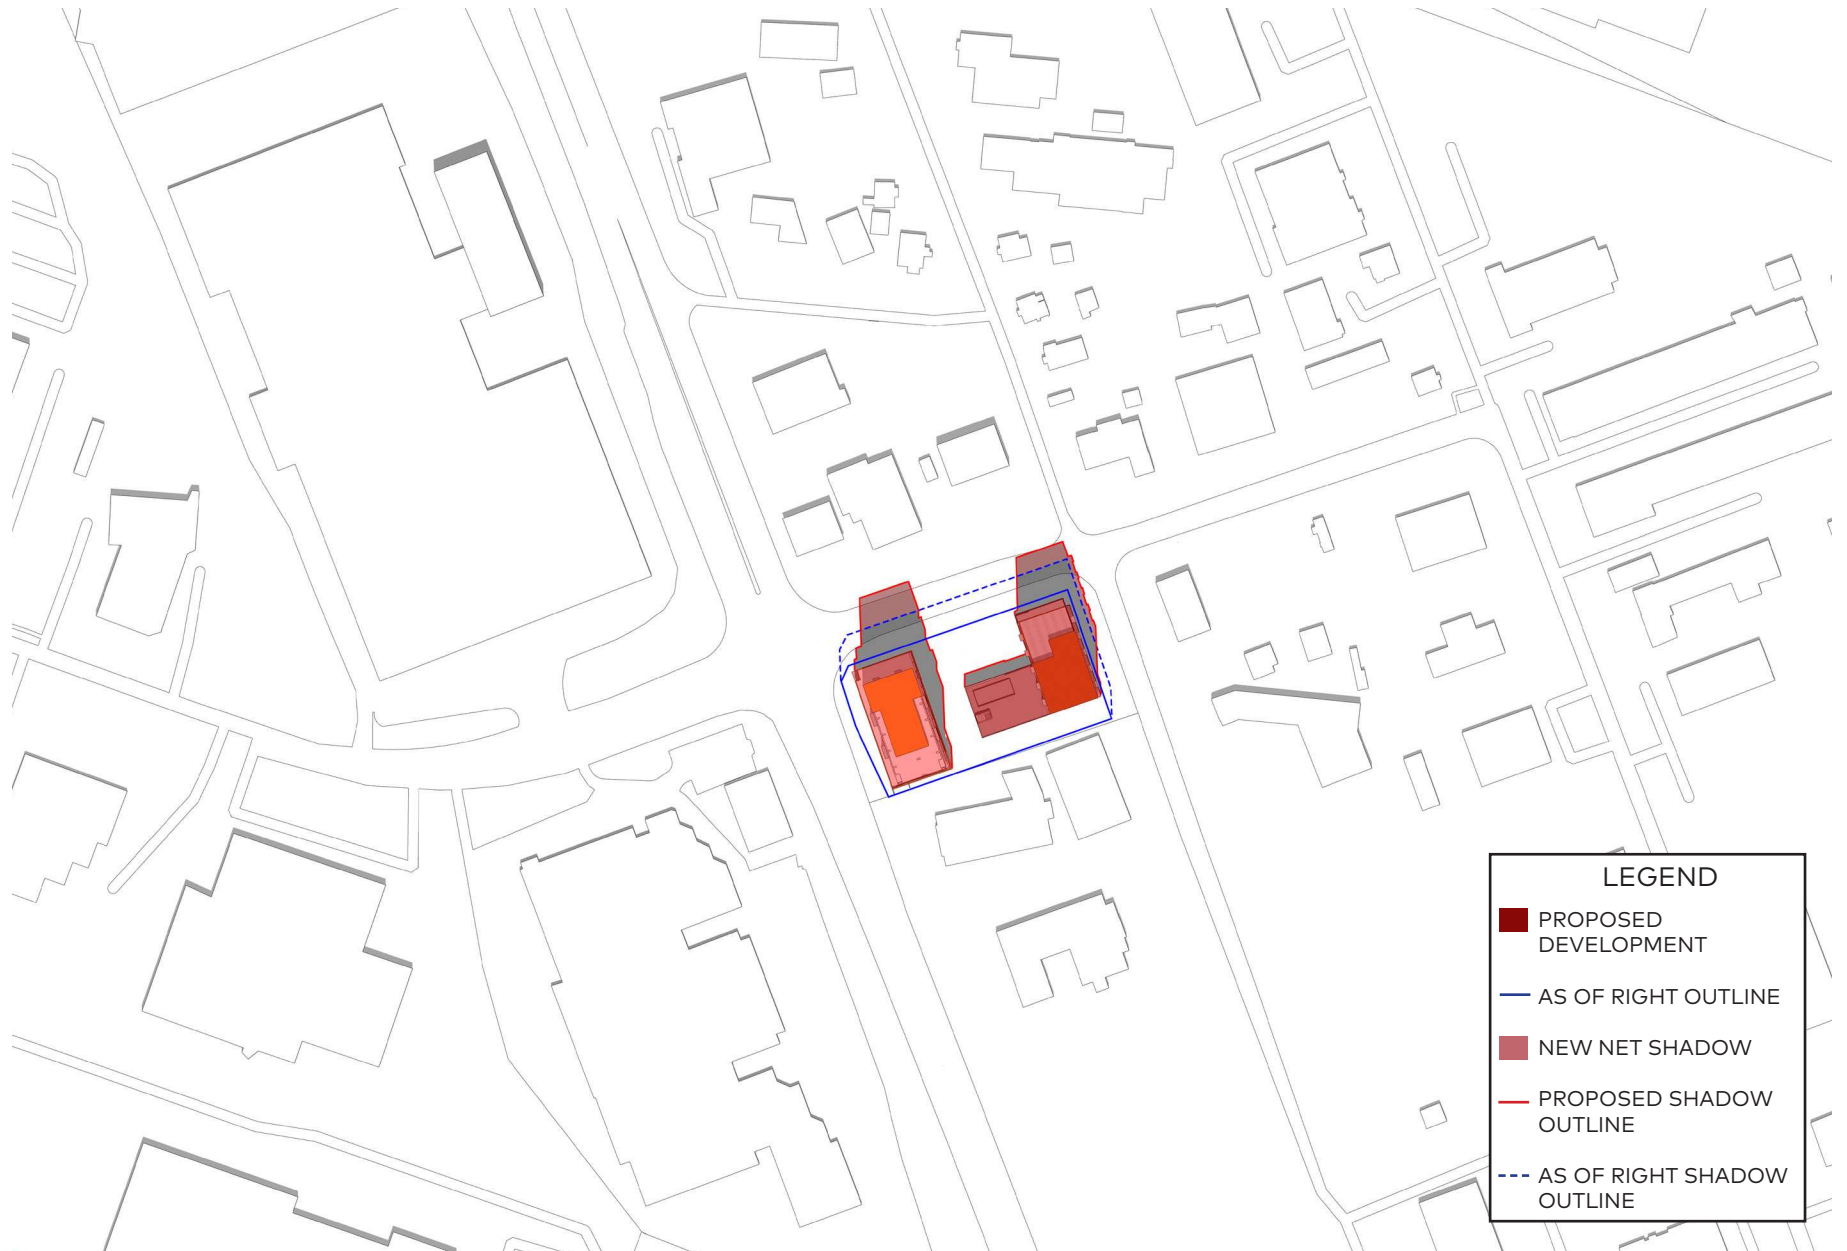

June 21, 1pm

LEGEND

- PROPOSED DEVELOPMENT
- AS OF RIGHT OUTLINE
- NEW NET SHADOW
- PROPOSED SHADOW OUTLINE
- - - AS OF RIGHT SHADOW OUTLINE