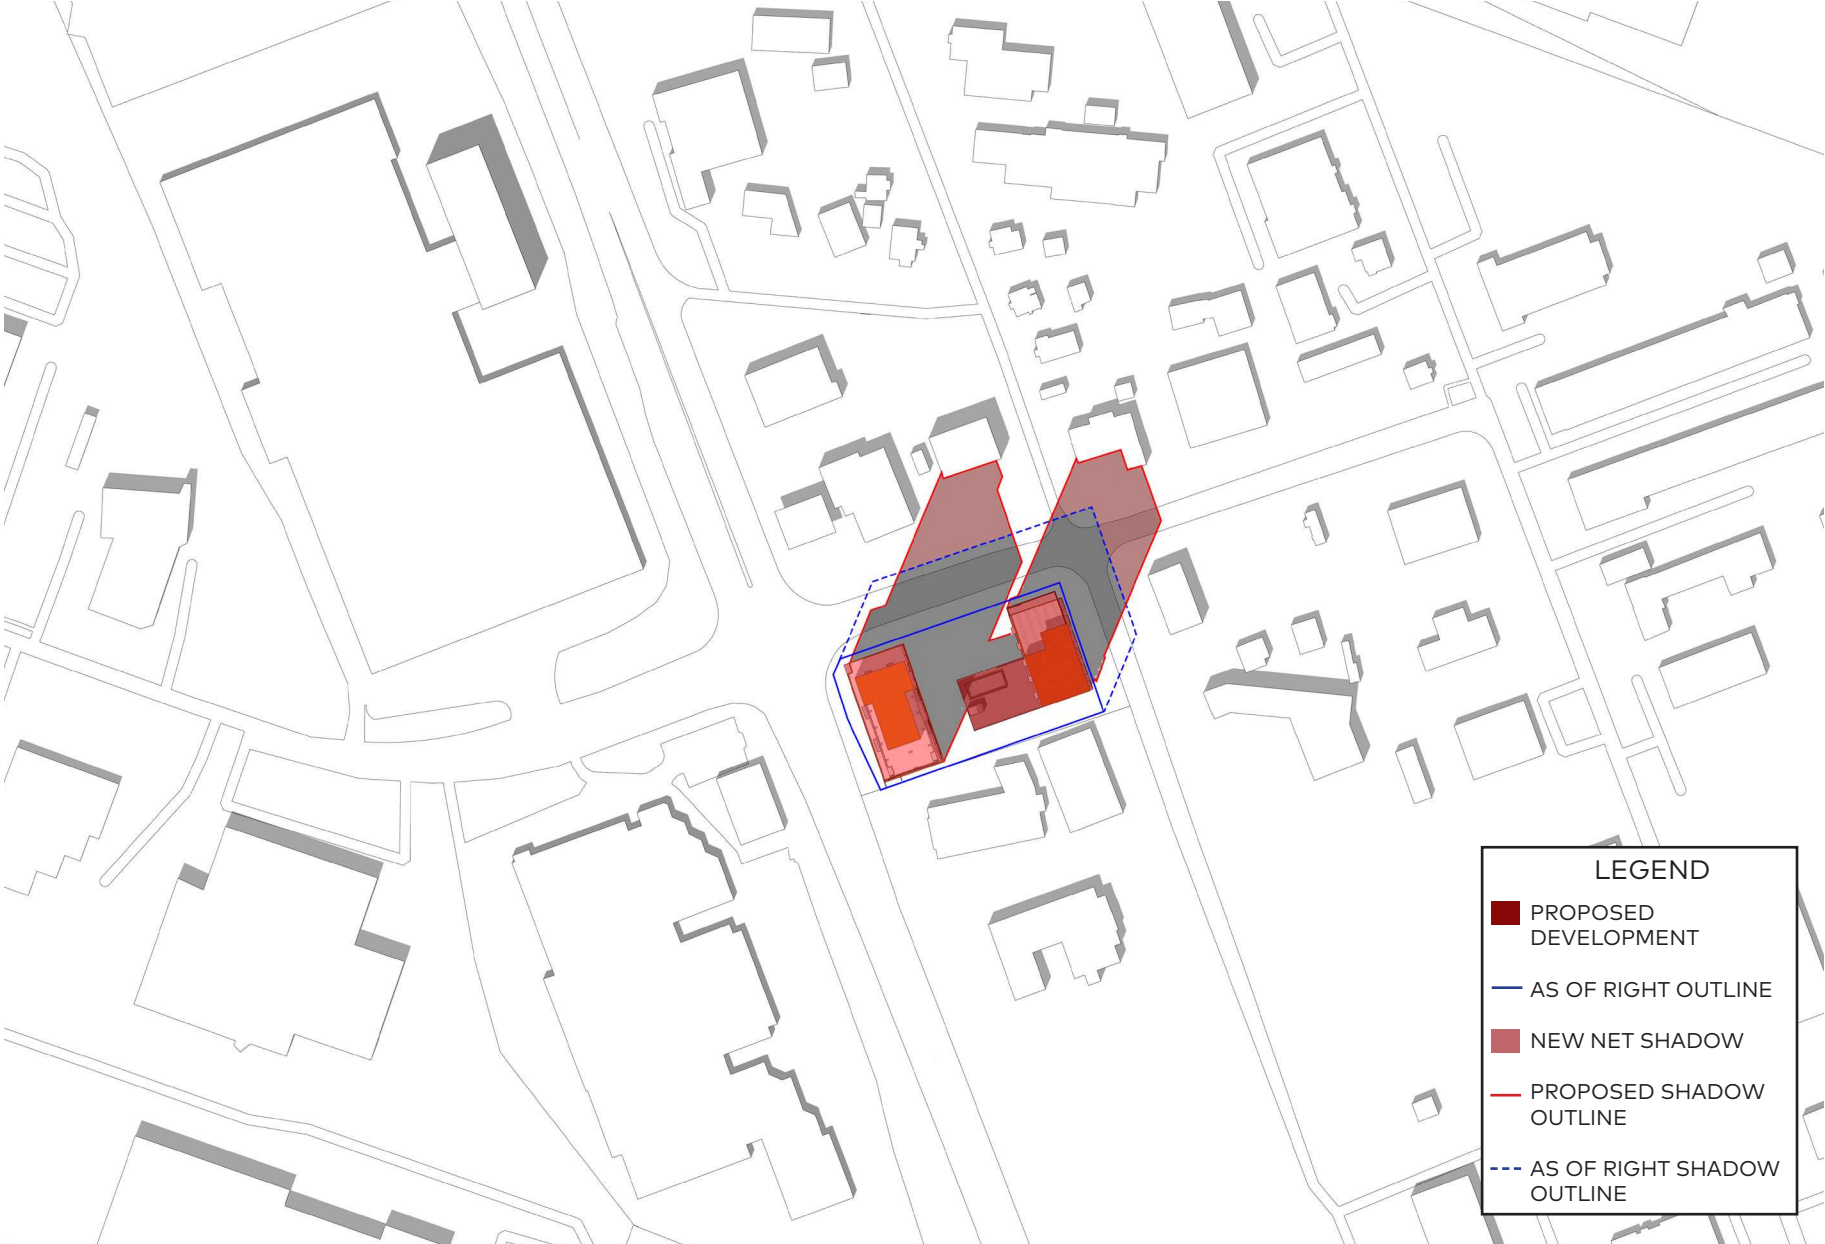

September 21, 10am

LEGEND

- PROPOSED DEVELOPMENT
- AS OF RIGHT OUTLINE
- NEW NET SHADOW
- PROPOSED SHADOW OUTLINE
- - - AS OF RIGHT SHADOW OUTLINE

September 21, 11am

LEGEND

- PROPOSED DEVELOPMENT
- AS OF RIGHT OUTLINE
- NEW NET SHADOW
- PROPOSED SHADOW OUTLINE
- - - AS OF RIGHT SHADOW OUTLINE

September 21, 12pm

LEGEND

- PROPOSED DEVELOPMENT
- AS OF RIGHT OUTLINE
- NEW NET SHADOW
- PROPOSED SHADOW OUTLINE
- - - AS OF RIGHT SHADOW OUTLINE

September 21, 1pm

September 21, 2pm

LEGEND

- PROPOSED DEVELOPMENT
- AS OF RIGHT OUTLINE
- NEW NET SHADOW
- PROPOSED SHADOW OUTLINE
- AS OF RIGHT SHADOW OUTLINE

September 21, 3pm

September 21, 4pm

LEGEND

- PROPOSED DEVELOPMENT
- AS OF RIGHT OUTLINE
- NEW NET SHADOW
- PROPOSED SHADOW OUTLINE
- AS OF RIGHT SHADOW OUTLINE

September 21, 5pm

September 21, 7:01pm

December 21, 7:39am

December 21, 8am

December 21, 9am

December 21, 10am

December 21, 11am

December 21, 12pm

December 21, 1pm

December 21, 3pm

December 21, 4pm