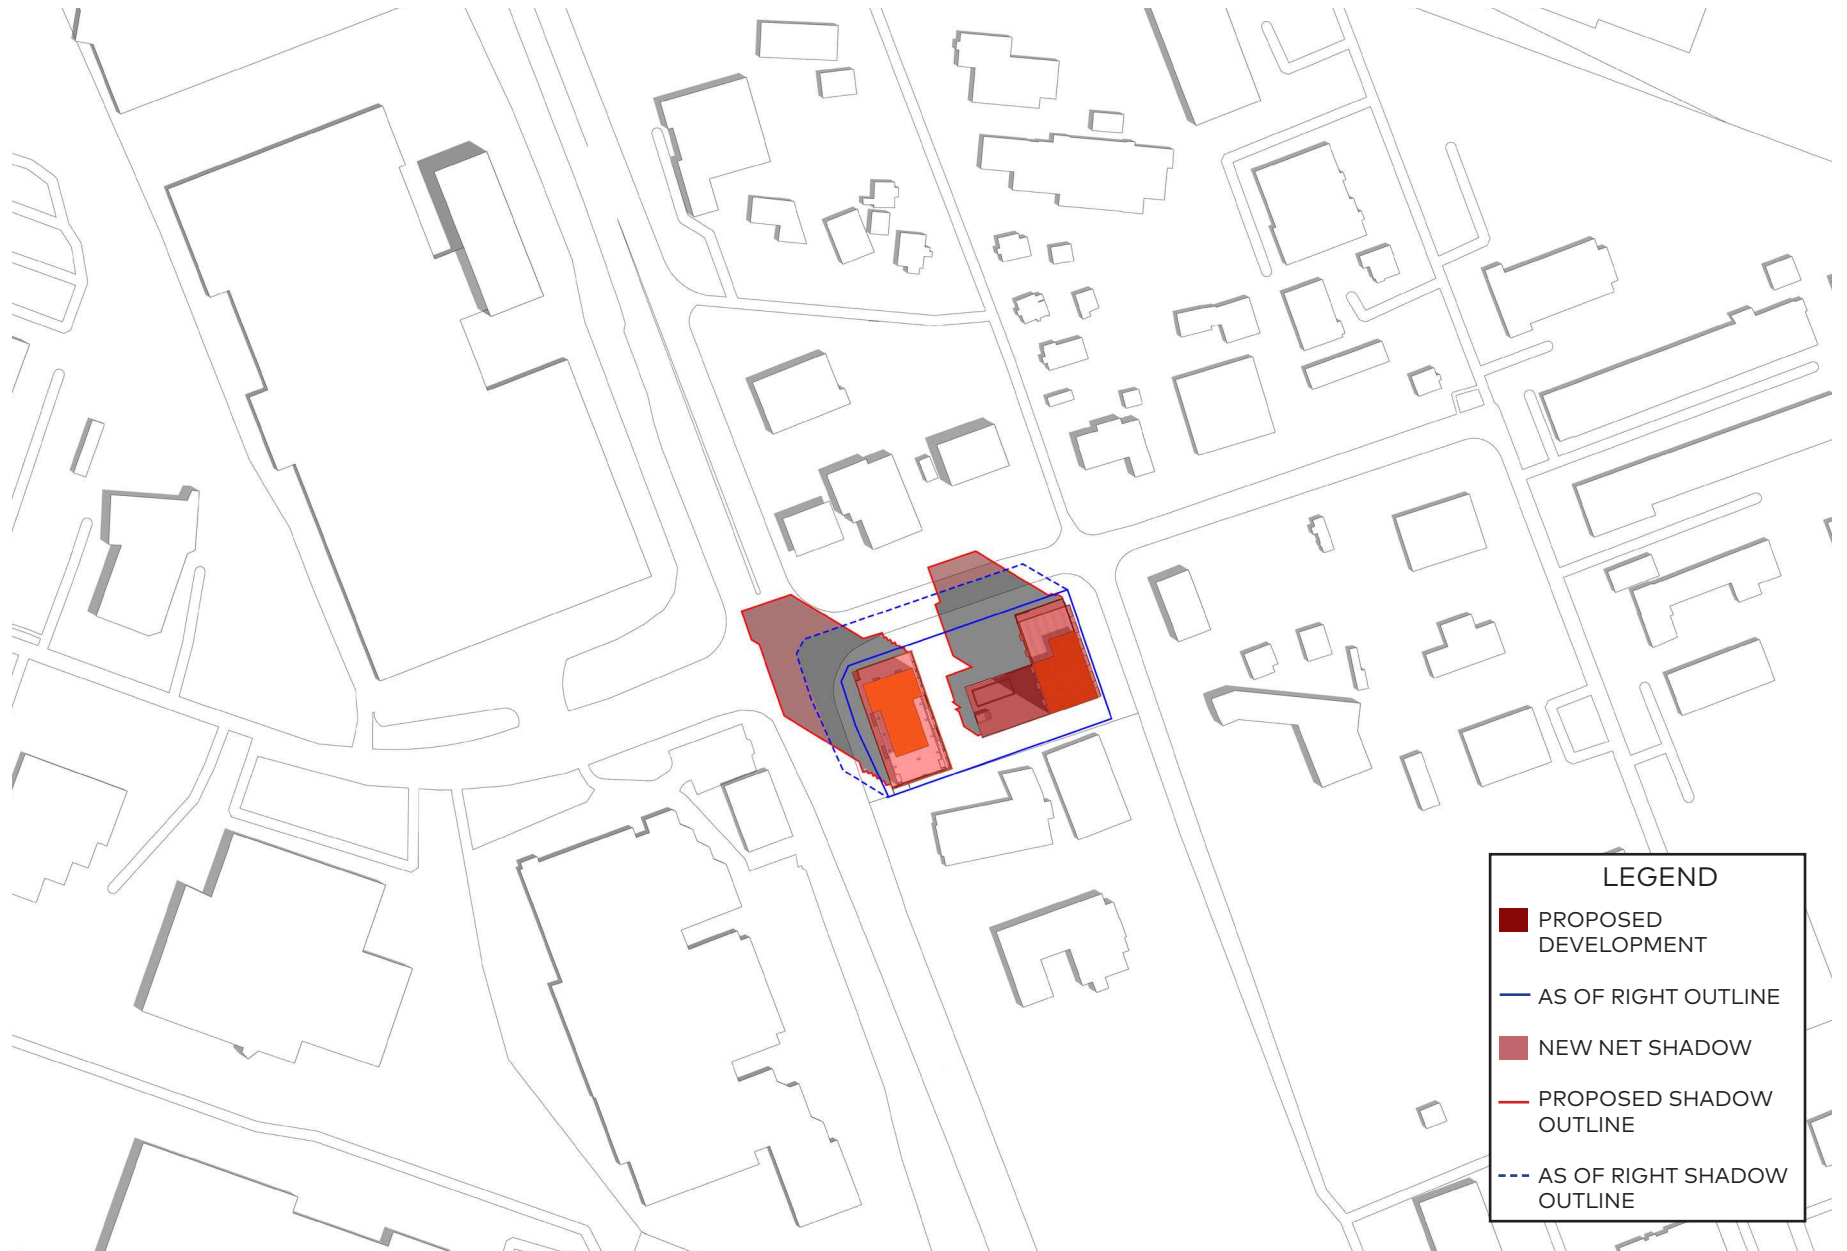

June 21, 11am

LEGEND

- PROPOSED DEVELOPMENT
- AS OF RIGHT OUTLINE
- NEW NET SHADOW
- PROPOSED SHADOW OUTLINE
- - - AS OF RIGHT SHADOW OUTLINE