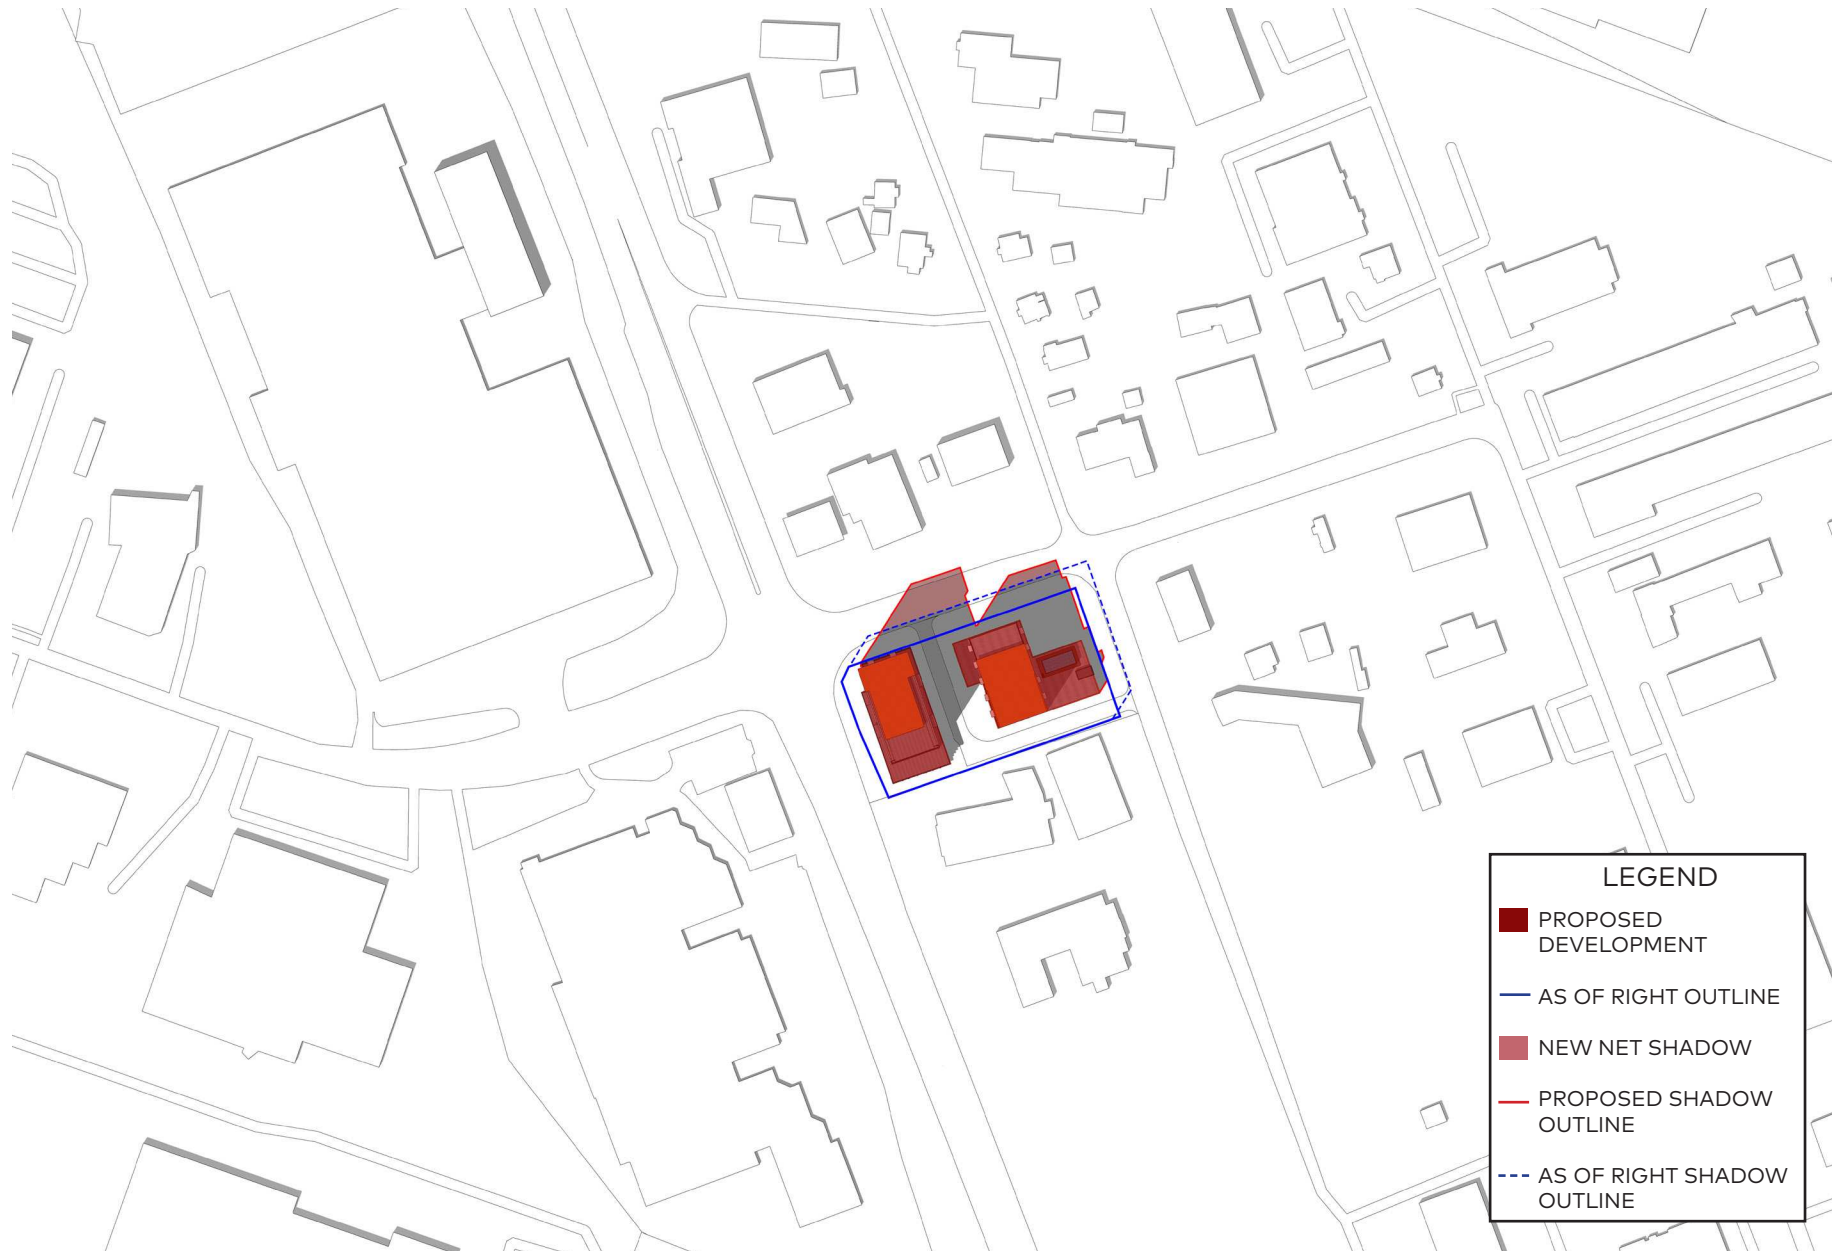

June 21, 1pm

LEGEND

- PROPOSED DEVELOPMENT
- AS OF RIGHT OUTLINE
- NEW NET SHADOW
- PROPOSED SHADOW OUTLINE
- - - AS OF RIGHT SHADOW OUTLINE

June 21, 2pm

LEGEND

- PROPOSED DEVELOPMENT
- AS OF RIGHT OUTLINE
- NEW NET SHADOW
- PROPOSED SHADOW OUTLINE
- - - AS OF RIGHT SHADOW OUTLINE

June 21, 3pm

LEGEND

- PROPOSED DEVELOPMENT
- AS OF RIGHT OUTLINE
- NEW NET SHADOW
- PROPOSED SHADOW OUTLINE
- - - AS OF RIGHT SHADOW OUTLINE

June 21, 4pm

LEGEND

- PROPOSED DEVELOPMENT
- AS OF RIGHT OUTLINE
- NEW NET SHADOW
- PROPOSED SHADOW OUTLINE
- - - AS OF RIGHT SHADOW OUTLINE

June 21, 5pm

LEGEND

- PROPOSED DEVELOPMENT
- AS OF RIGHT OUTLINE
- NEW NET SHADOW
- PROPOSED SHADOW OUTLINE
- - - AS OF RIGHT SHADOW OUTLINE

June 21, 6pm

LEGEND

- PROPOSED DEVELOPMENT
- AS OF RIGHT OUTLINE
- NEW NET SHADOW
- PROPOSED SHADOW OUTLINE
- - - AS OF RIGHT SHADOW OUTLINE

June 21, 7pm

June 21, 8pm

June 21, 8:55pm

September 21, 6:49am

September 21, 8am

LEGEND

- PROPOSED DEVELOPMENT
- AS OF RIGHT OUTLINE
- NEW NET SHADOW
- PROPOSED SHADOW OUTLINE
- AS OF RIGHT SHADOW OUTLINE

September 21, 10am