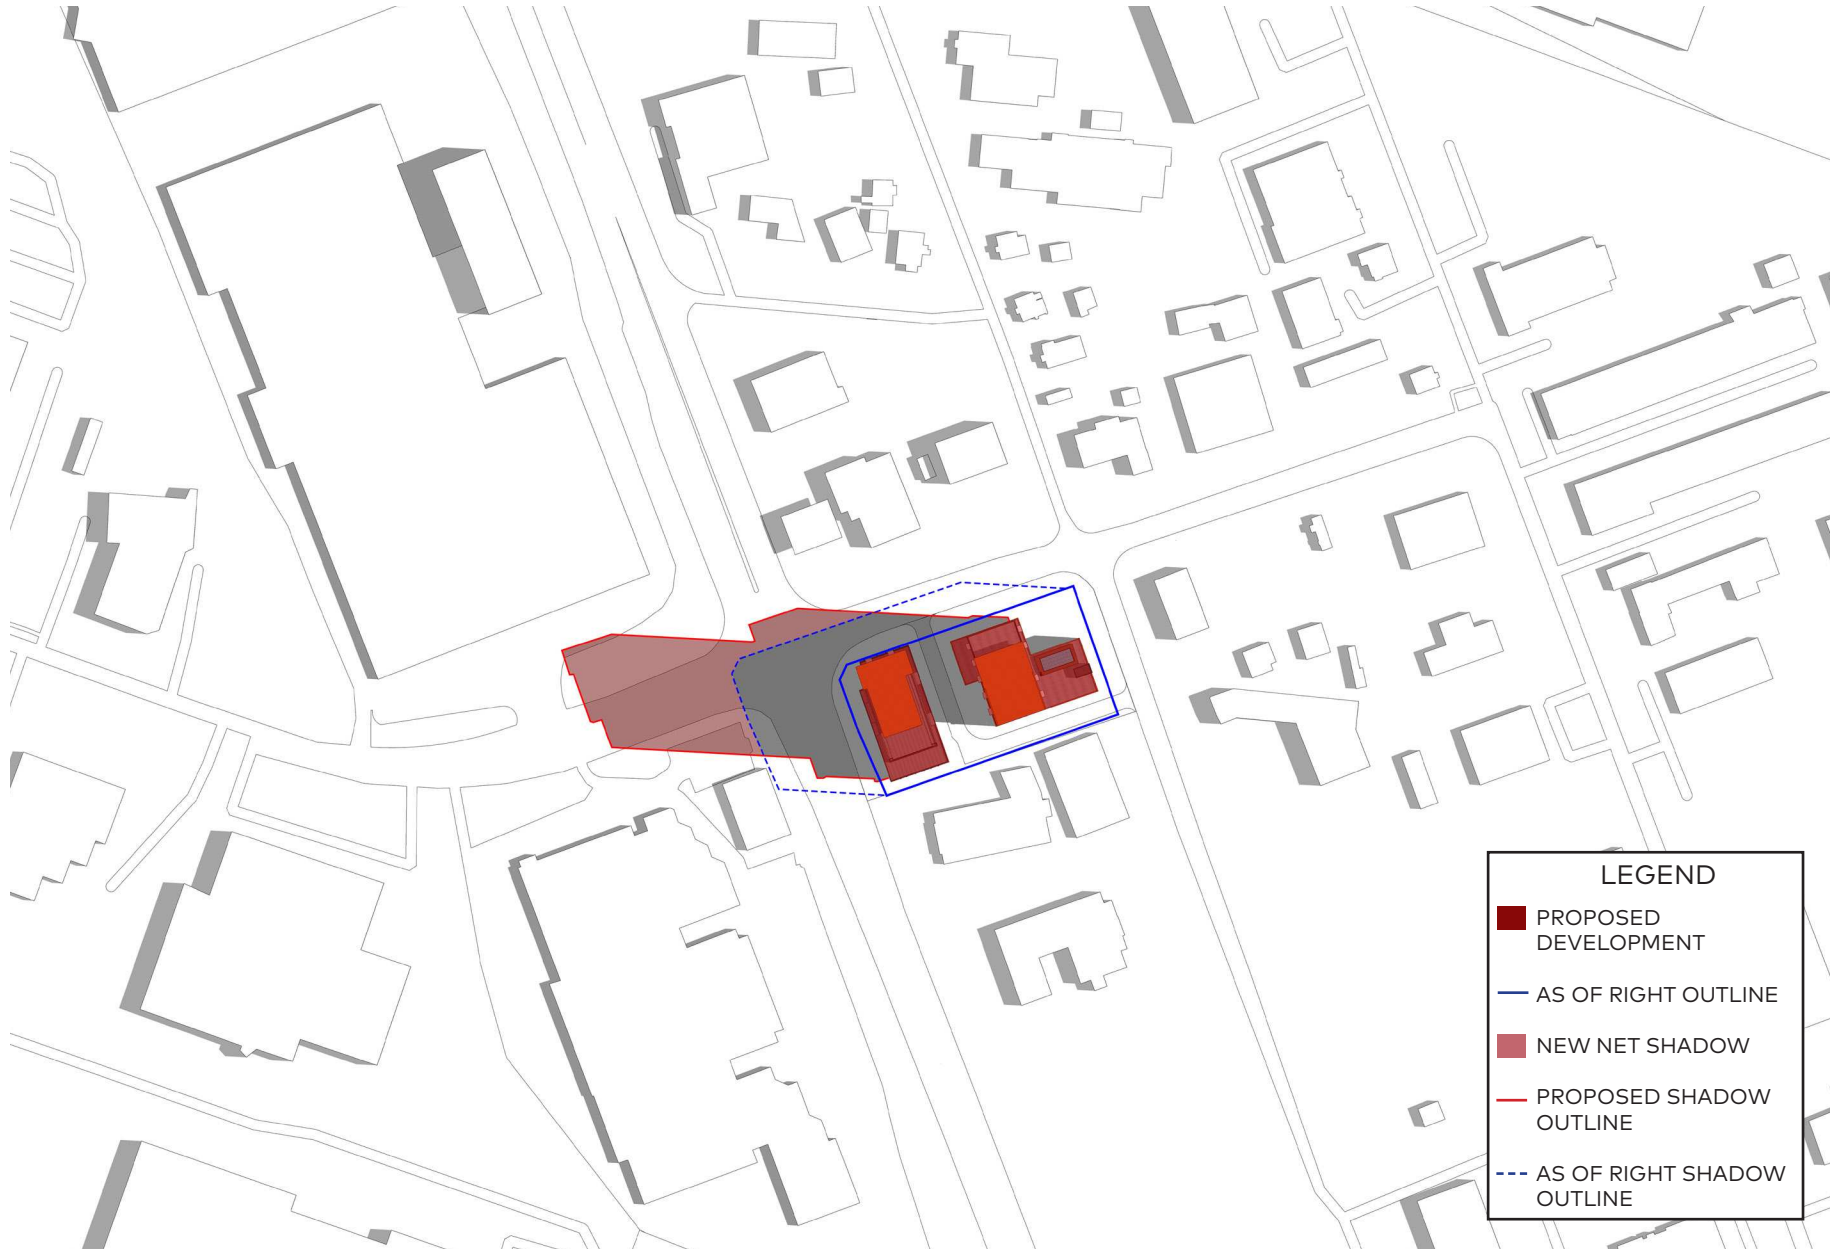

June 21, 5:15am

June 21, 6am

June 21, 7am

June 21, 8am

June 21, 9am

LEGEND

- PROPOSED DEVELOPMENT
- AS OF RIGHT OUTLINE
- NEW NET SHADOW
- PROPOSED SHADOW OUTLINE
- - - AS OF RIGHT SHADOW OUTLINE

June 21, 10am

LEGEND

- PROPOSED DEVELOPMENT
- AS OF RIGHT OUTLINE
- NEW NET SHADOW
- PROPOSED SHADOW OUTLINE
- - - AS OF RIGHT SHADOW OUTLINE

June 21, 11am

June 21, 12pm

LEGEND

- PROPOSED DEVELOPMENT
- AS OF RIGHT OUTLINE
- NEW NET SHADOW
- PROPOSED SHADOW OUTLINE
- - - AS OF RIGHT SHADOW OUTLINE

June 21, 1pm

LEGEND

- PROPOSED DEVELOPMENT
- AS OF RIGHT OUTLINE
- NEW NET SHADOW
- PROPOSED SHADOW OUTLINE
- - - AS OF RIGHT SHADOW OUTLINE

June 21, 2pm

LEGEND

- PROPOSED DEVELOPMENT
- AS OF RIGHT OUTLINE
- NEW NET SHADOW
- PROPOSED SHADOW OUTLINE
- - - AS OF RIGHT SHADOW OUTLINE

June 21, 3pm

LEGEND

- PROPOSED DEVELOPMENT
- AS OF RIGHT OUTLINE
- NEW NET SHADOW
- PROPOSED SHADOW OUTLINE
- - - AS OF RIGHT SHADOW OUTLINE

June 21, 4pm

LEGEND

- PROPOSED DEVELOPMENT
- AS OF RIGHT OUTLINE
- NEW NET SHADOW
- PROPOSED SHADOW OUTLINE
- - - AS OF RIGHT SHADOW OUTLINE