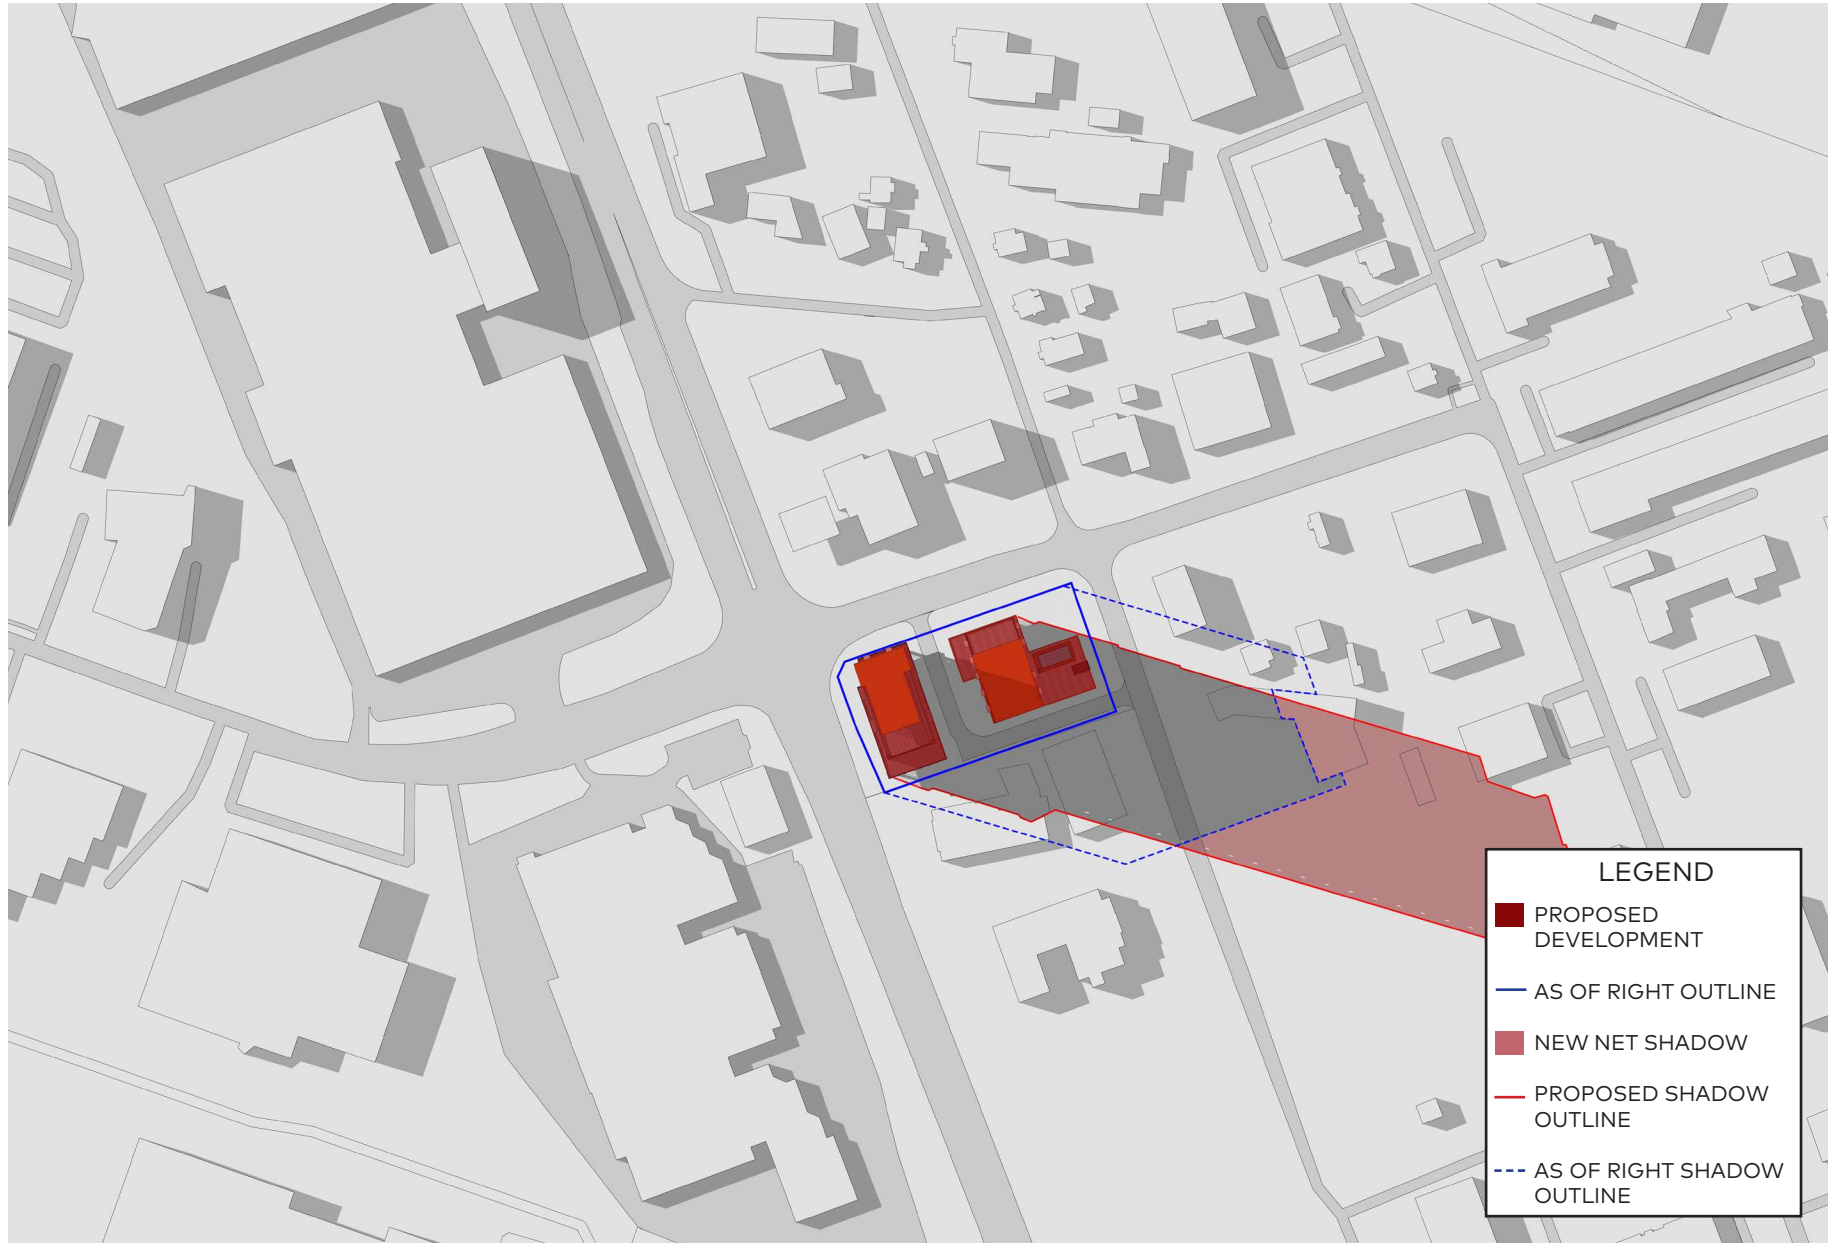

June 21, 5pm

LEGEND

- PROPOSED DEVELOPMENT
- AS OF RIGHT OUTLINE
- NEW NET SHADOW
- PROPOSED SHADOW OUTLINE
- - - AS OF RIGHT SHADOW OUTLINE

June 21, 6pm

LEGEND

- PROPOSED DEVELOPMENT
- AS OF RIGHT OUTLINE
- NEW NET SHADOW
- PROPOSED SHADOW OUTLINE
- - - AS OF RIGHT SHADOW OUTLINE

June 21, 7pm

June 21, 8pm

June 21, 8:55pm

September 21, 6:49am

September 21, 8am

LEGEND

- PROPOSED DEVELOPMENT
- AS OF RIGHT OUTLINE
- NEW NET SHADOW
- PROPOSED SHADOW OUTLINE
- AS OF RIGHT SHADOW OUTLINE

September 21, 10am

LEGEND

- PROPOSED DEVELOPMENT
- AS OF RIGHT OUTLINE
- NEW NET SHADOW
- PROPOSED SHADOW OUTLINE
- - - AS OF RIGHT SHADOW OUTLINE

September 21, 11am

LEGEND

- PROPOSED DEVELOPMENT
- AS OF RIGHT OUTLINE
- NEW NET SHADOW
- PROPOSED SHADOW OUTLINE
- - - AS OF RIGHT SHADOW OUTLINE