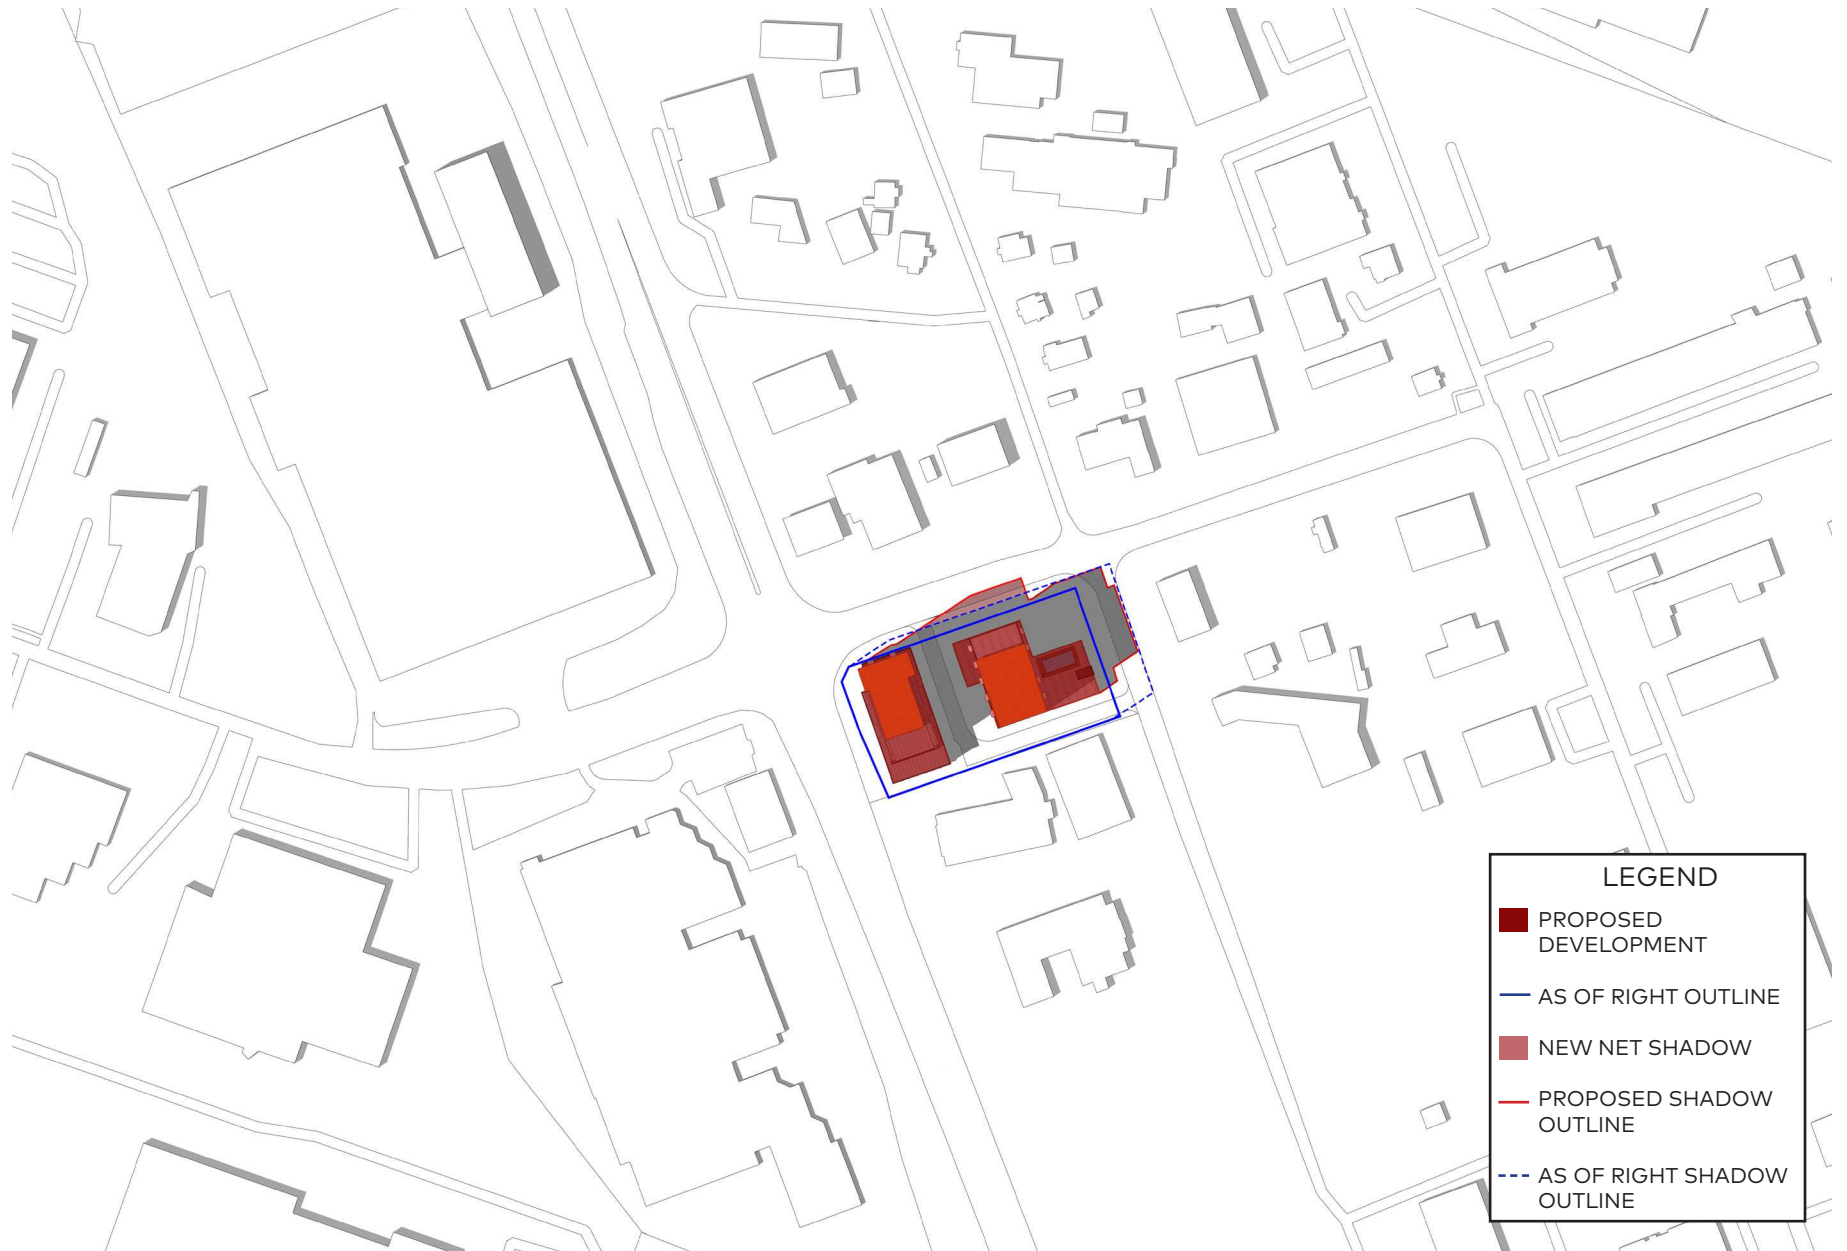

June 21, 1pm

LEGEND

- PROPOSED DEVELOPMENT
- AS OF RIGHT OUTLINE
- NEW NET SHADOW
- PROPOSED SHADOW OUTLINE
- - - AS OF RIGHT SHADOW OUTLINE

June 21, 2pm

LEGEND

- PROPOSED DEVELOPMENT
- AS OF RIGHT OUTLINE
- NEW NET SHADOW
- PROPOSED SHADOW OUTLINE
- - - AS OF RIGHT SHADOW OUTLINE

June 21, 3pm

LEGEND

- PROPOSED DEVELOPMENT
- AS OF RIGHT OUTLINE
- NEW NET SHADOW
- PROPOSED SHADOW OUTLINE
- - - AS OF RIGHT SHADOW OUTLINE

June 21, 4pm

LEGEND

- PROPOSED DEVELOPMENT
- AS OF RIGHT OUTLINE
- NEW NET SHADOW
- PROPOSED SHADOW OUTLINE
- - - AS OF RIGHT SHADOW OUTLINE

June 21, 5pm

LEGEND

- PROPOSED DEVELOPMENT
- AS OF RIGHT OUTLINE
- NEW NET SHADOW
- PROPOSED SHADOW OUTLINE
- - - AS OF RIGHT SHADOW OUTLINE

June 21, 6pm

LEGEND

- PROPOSED DEVELOPMENT
- AS OF RIGHT OUTLINE
- NEW NET SHADOW
- PROPOSED SHADOW OUTLINE
- - - AS OF RIGHT SHADOW OUTLINE

June 21, 7pm

June 21, 8pm

June 21, 8:55pm

September 21, 6:49am

September 21, 8am

LEGEND

- PROPOSED DEVELOPMENT
- AS OF RIGHT OUTLINE
- NEW NET SHADOW
- PROPOSED SHADOW OUTLINE
- AS OF RIGHT SHADOW OUTLINE

September 21, 10am