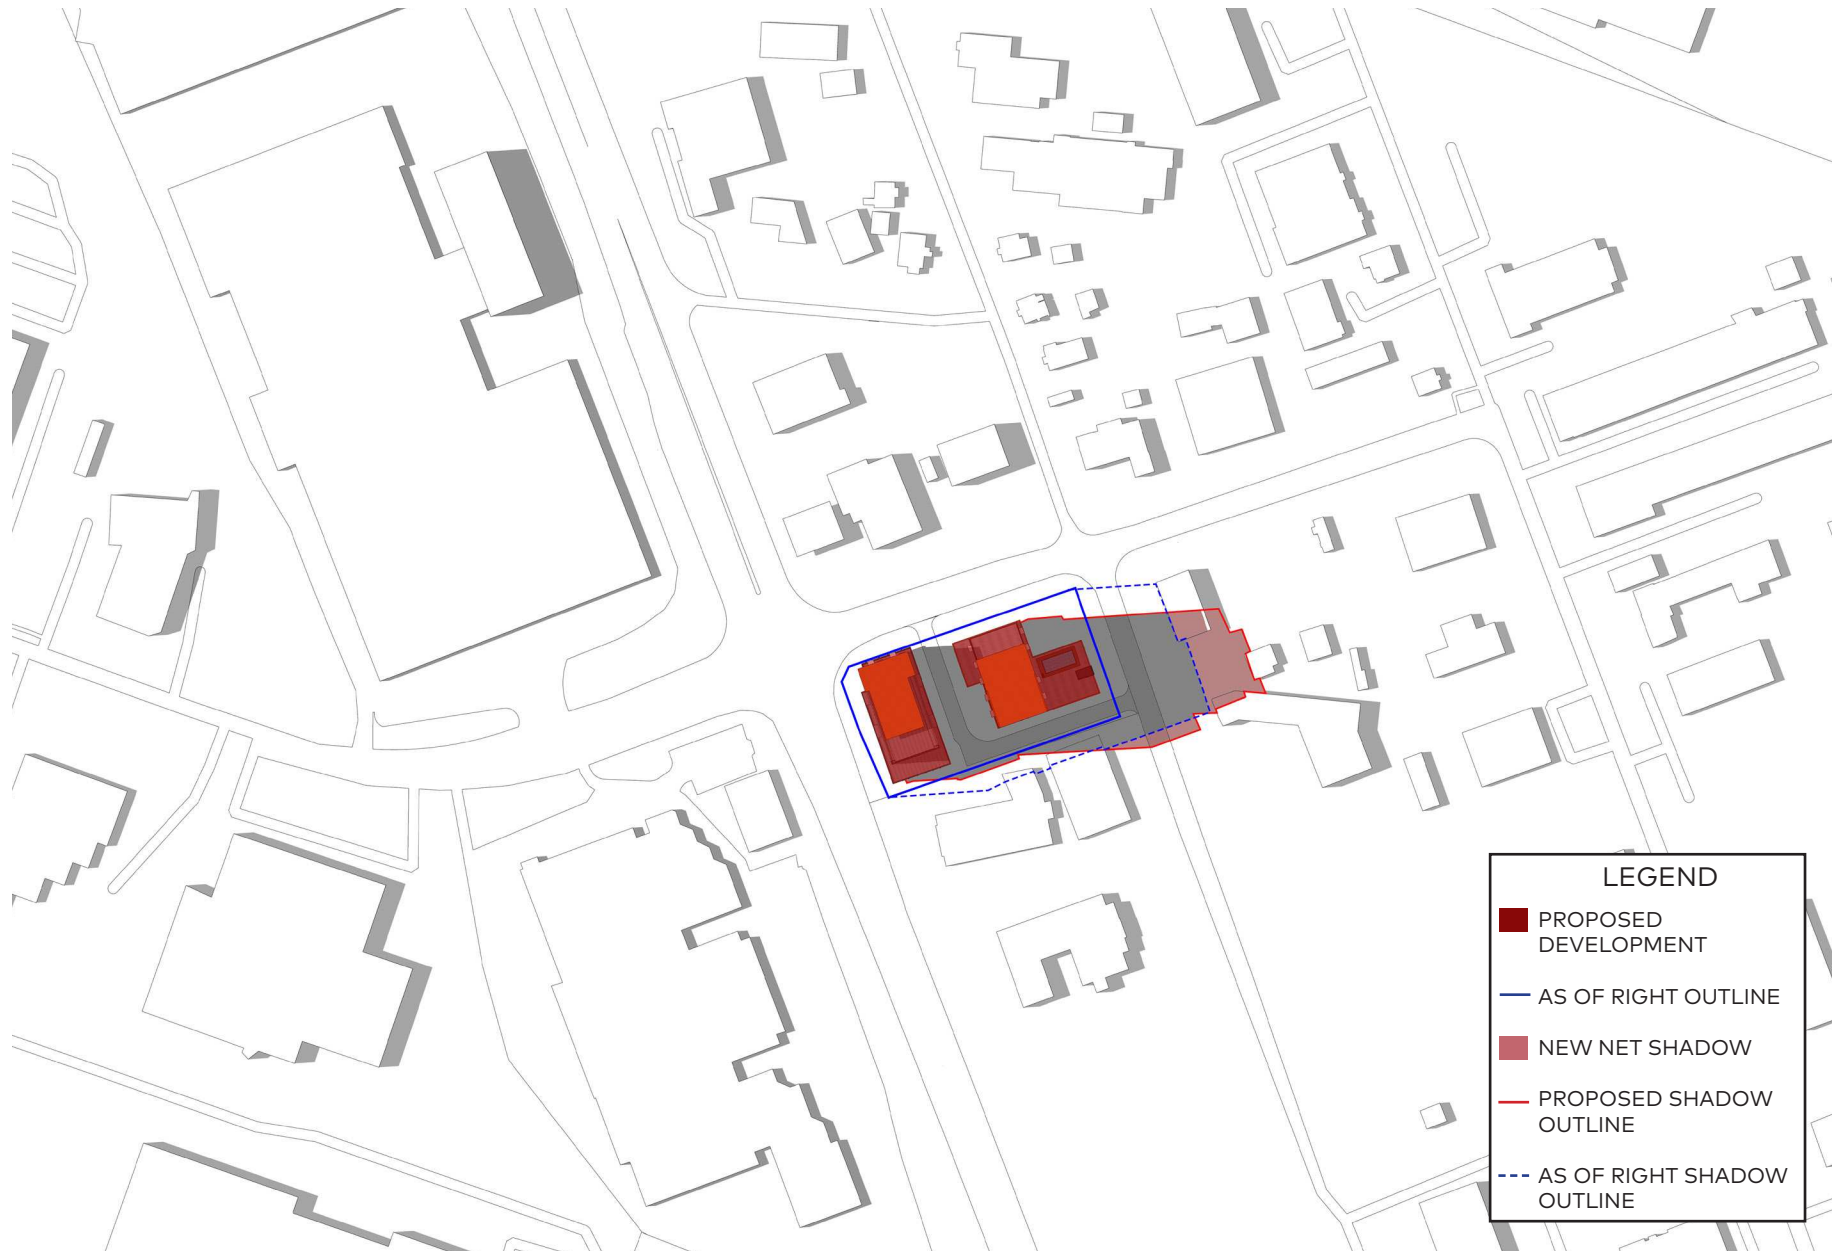

June 21, 3pm

LEGEND

- PROPOSED DEVELOPMENT
- AS OF RIGHT OUTLINE
- NEW NET SHADOW
- PROPOSED SHADOW OUTLINE
- - - AS OF RIGHT SHADOW OUTLINE

June 21, 4pm

LEGEND

- PROPOSED DEVELOPMENT
- AS OF RIGHT OUTLINE
- NEW NET SHADOW
- PROPOSED SHADOW OUTLINE
- - - AS OF RIGHT SHADOW OUTLINE

June 21, 5pm

LEGEND

- PROPOSED DEVELOPMENT
- AS OF RIGHT OUTLINE
- NEW NET SHADOW
- PROPOSED SHADOW OUTLINE
- - - AS OF RIGHT SHADOW OUTLINE

June 21, 6pm

LEGEND

- PROPOSED DEVELOPMENT
- AS OF RIGHT OUTLINE
- NEW NET SHADOW
- PROPOSED SHADOW OUTLINE
- - - AS OF RIGHT SHADOW OUTLINE

June 21, 7pm

June 21, 8pm

June 21, 8:55pm

September 21, 6:49am

September 21, 8am

LEGEND

- PROPOSED DEVELOPMENT
- AS OF RIGHT OUTLINE
- NEW NET SHADOW
- PROPOSED SHADOW OUTLINE
- AS OF RIGHT SHADOW OUTLINE

September 21, 10am

December 21, 8am

December 21, 9am

December 21, 10am

December 21, 11am

December 21, 12pm

December 21, 1pm

December 21, 3pm

December 21, 4pm