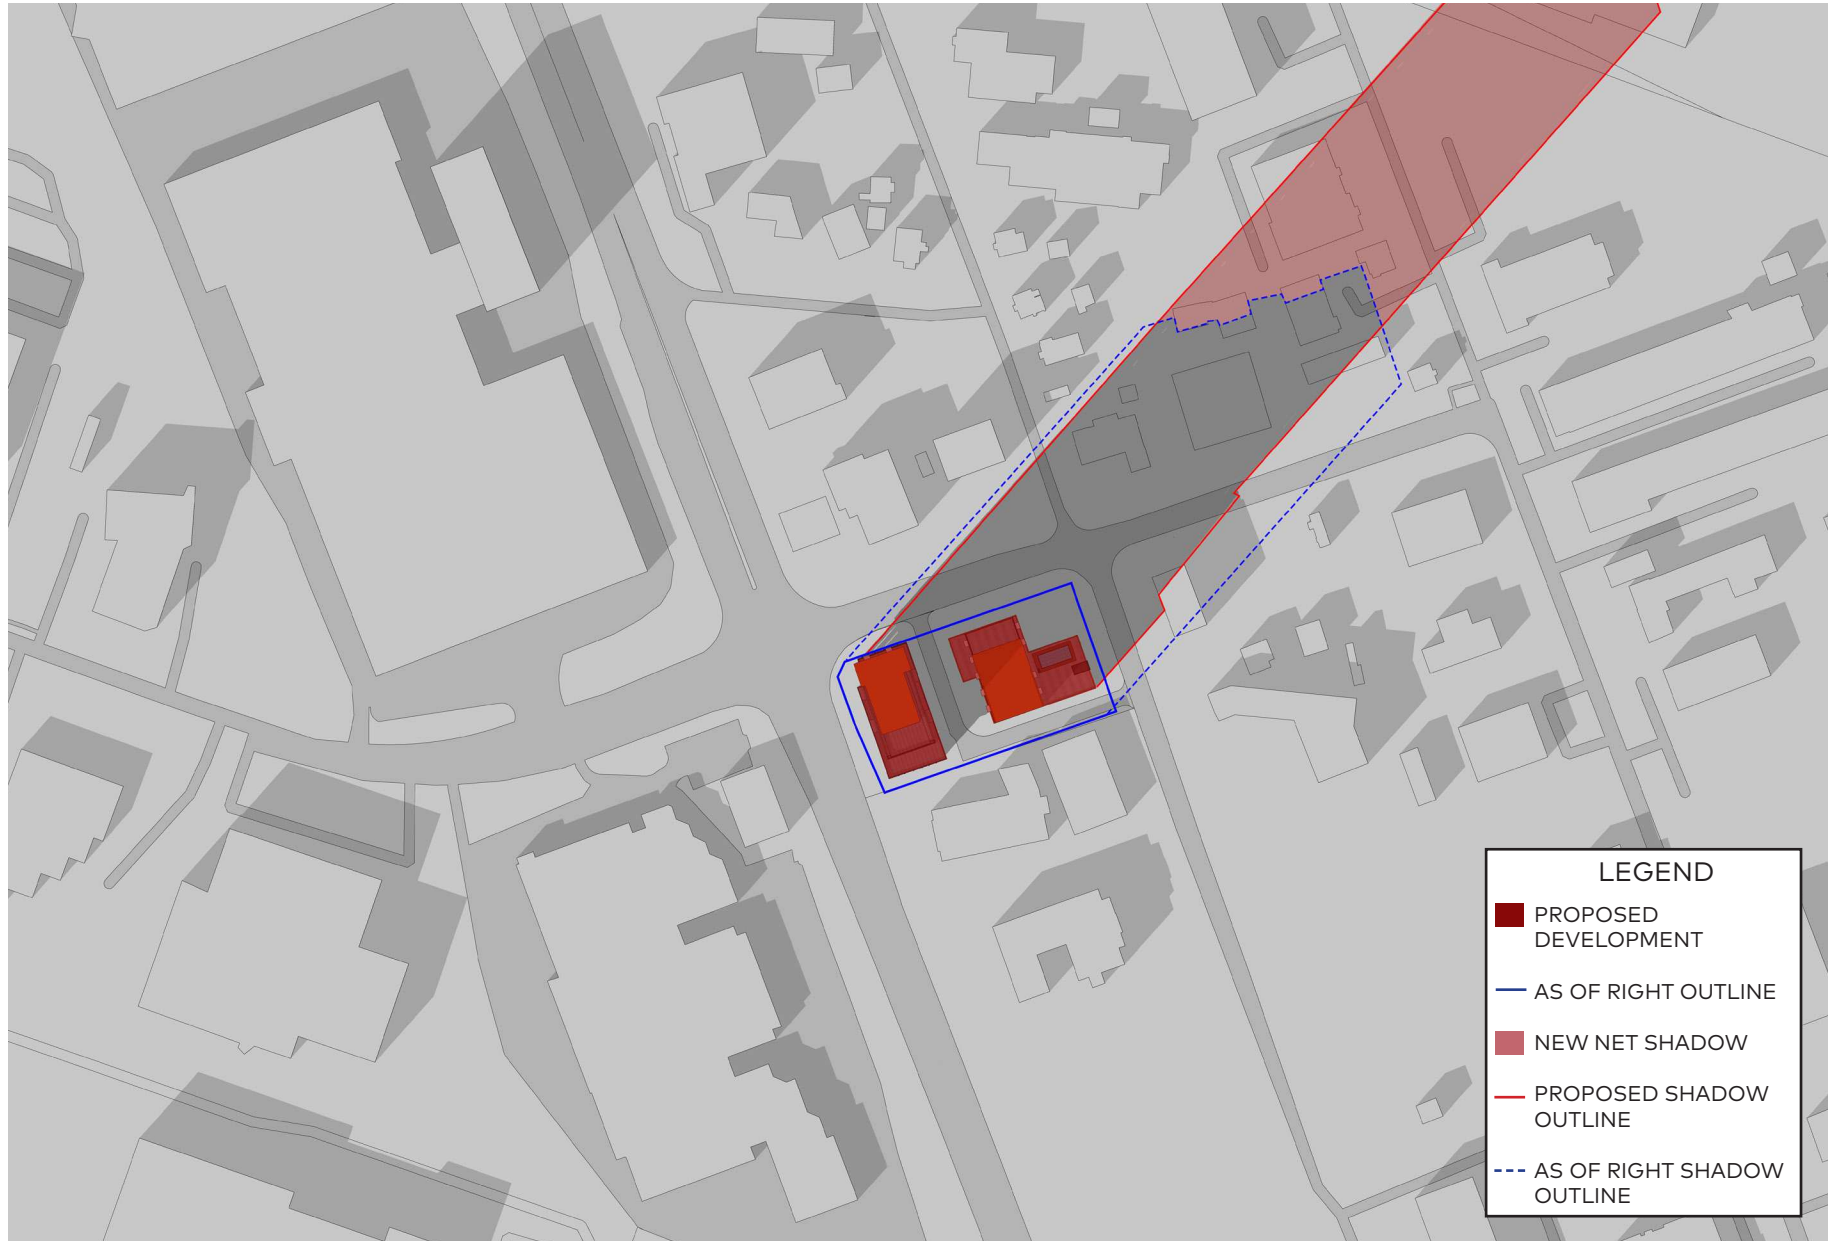

September 21, 2pm

September 21, 3pm

LEGEND

- PROPOSED DEVELOPMENT
- AS OF RIGHT OUTLINE
- NEW NET SHADOW
- PROPOSED SHADOW OUTLINE
- AS OF RIGHT SHADOW OUTLINE

September 21, 4pm

LEGEND

- PROPOSED DEVELOPMENT
- AS OF RIGHT OUTLINE
- NEW NET SHADOW
- PROPOSED SHADOW OUTLINE
- AS OF RIGHT SHADOW OUTLINE

September 21, 5pm

LEGEND

- PROPOSED DEVELOPMENT
- AS OF RIGHT OUTLINE
- NEW NET SHADOW
- PROPOSED SHADOW OUTLINE
- AS OF RIGHT SHADOW OUTLINE

September 21, 7:01pm

LEGEND

- PROPOSED DEVELOPMENT
- AS OF RIGHT OUTLINE
- NEW NET SHADOW
- PROPOSED SHADOW OUTLINE
- - - AS OF RIGHT SHADOW OUTLINE

December 21, 8am

December 21, 9am

December 21, 10am

December 21, 11am

December 21, 12pm

December 21, 1pm

December 21, 3pm

December 21, 4pm