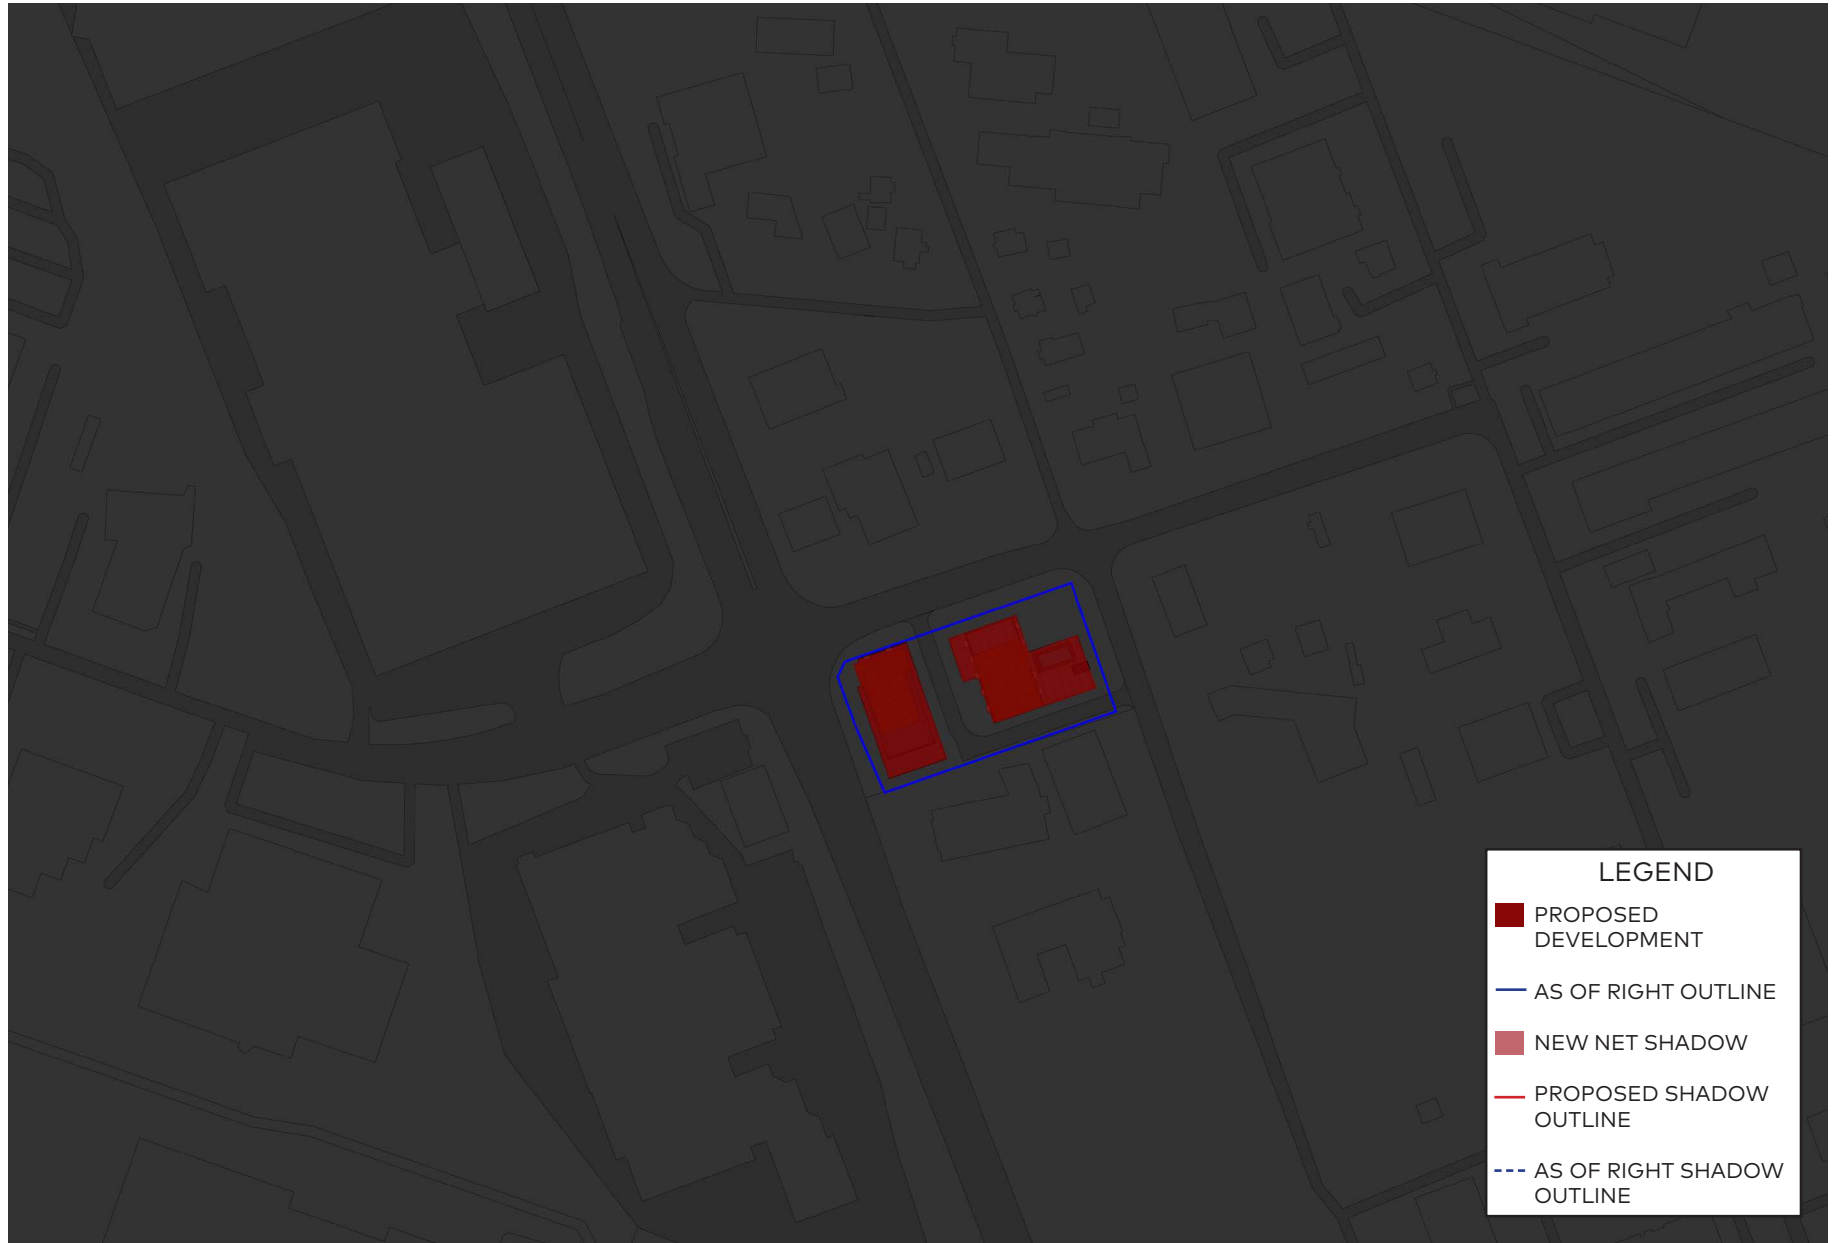

June 21, 7pm

June 21, 8pm

June 21, 8:55pm

September 21, 6:49am

September 21, 8am

LEGEND

- PROPOSED DEVELOPMENT
- AS OF RIGHT OUTLINE
- NEW NET SHADOW
- PROPOSED SHADOW OUTLINE
- AS OF RIGHT SHADOW OUTLINE

September 21, 10am

LEGEND

- PROPOSED DEVELOPMENT
- AS OF RIGHT OUTLINE
- NEW NET SHADOW
- PROPOSED SHADOW OUTLINE
- - - AS OF RIGHT SHADOW OUTLINE

September 21, 11am

LEGEND

- PROPOSED DEVELOPMENT
- AS OF RIGHT OUTLINE
- NEW NET SHADOW
- PROPOSED SHADOW OUTLINE
- - - AS OF RIGHT SHADOW OUTLINE

September 21, 12pm

LEGEND

- PROPOSED DEVELOPMENT
- AS OF RIGHT OUTLINE
- NEW NET SHADOW
- PROPOSED SHADOW OUTLINE
- - - AS OF RIGHT SHADOW OUTLINE

September 21, 1pm

LEGEND

- PROPOSED DEVELOPMENT
- AS OF RIGHT OUTLINE
- NEW NET SHADOW
- PROPOSED SHADOW OUTLINE
- - - AS OF RIGHT SHADOW OUTLINE

December 21, 8am

December 21, 9am

December 21, 10am

December 21, 11am

December 21, 12pm

December 21, 1pm

December 21, 3pm

December 21, 4pm