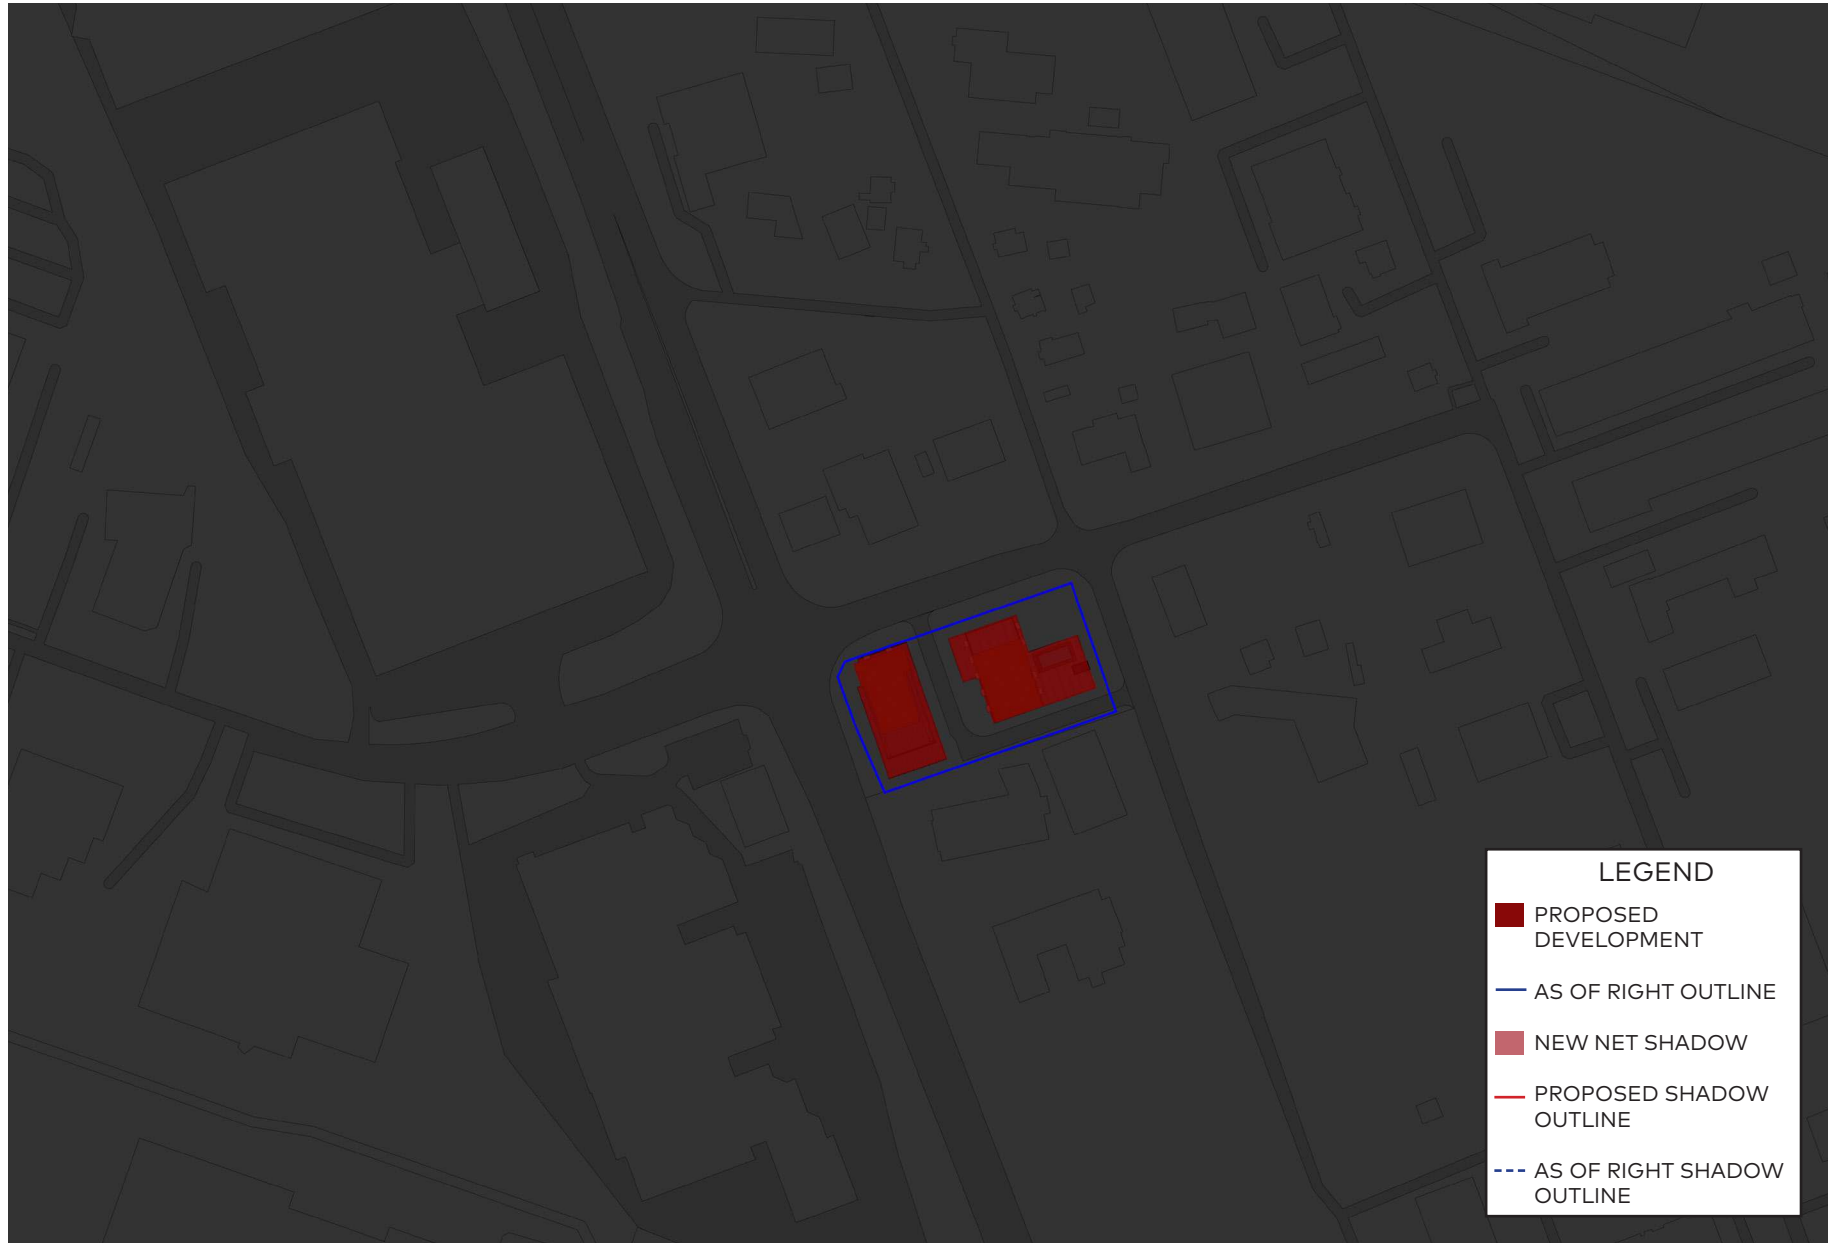

June 21, 5:15am

June 21, 6am

June 21, 7am

June 21, 8am

June 21, 9am

LEGEND

- PROPOSED DEVELOPMENT
- AS OF RIGHT OUTLINE
- NEW NET SHADOW
- PROPOSED SHADOW OUTLINE
- - - AS OF RIGHT SHADOW OUTLINE

June 21, 10am

LEGEND

- PROPOSED DEVELOPMENT
- AS OF RIGHT OUTLINE
- NEW NET SHADOW
- PROPOSED SHADOW OUTLINE
- - - AS OF RIGHT SHADOW OUTLINE

June 21, 11am

June 21, 12pm

LEGEND

- PROPOSED DEVELOPMENT
- AS OF RIGHT OUTLINE
- NEW NET SHADOW
- PROPOSED SHADOW OUTLINE
- - - AS OF RIGHT SHADOW OUTLINE

June 21, 1pm

LEGEND

- PROPOSED DEVELOPMENT
- AS OF RIGHT OUTLINE
- NEW NET SHADOW
- PROPOSED SHADOW OUTLINE
- - - AS OF RIGHT SHADOW OUTLINE

June 21, 2pm

LEGEND

- PROPOSED DEVELOPMENT
- AS OF RIGHT OUTLINE
- NEW NET SHADOW
- PROPOSED SHADOW OUTLINE
- - - AS OF RIGHT SHADOW OUTLINE

June 21, 7pm

June 21, 8pm

June 21, 8:55pm

September 21, 6:49am

September 21, 8am

LEGEND

- PROPOSED DEVELOPMENT
- AS OF RIGHT OUTLINE
- NEW NET SHADOW
- PROPOSED SHADOW OUTLINE
- AS OF RIGHT SHADOW OUTLINE

September 21, 10am