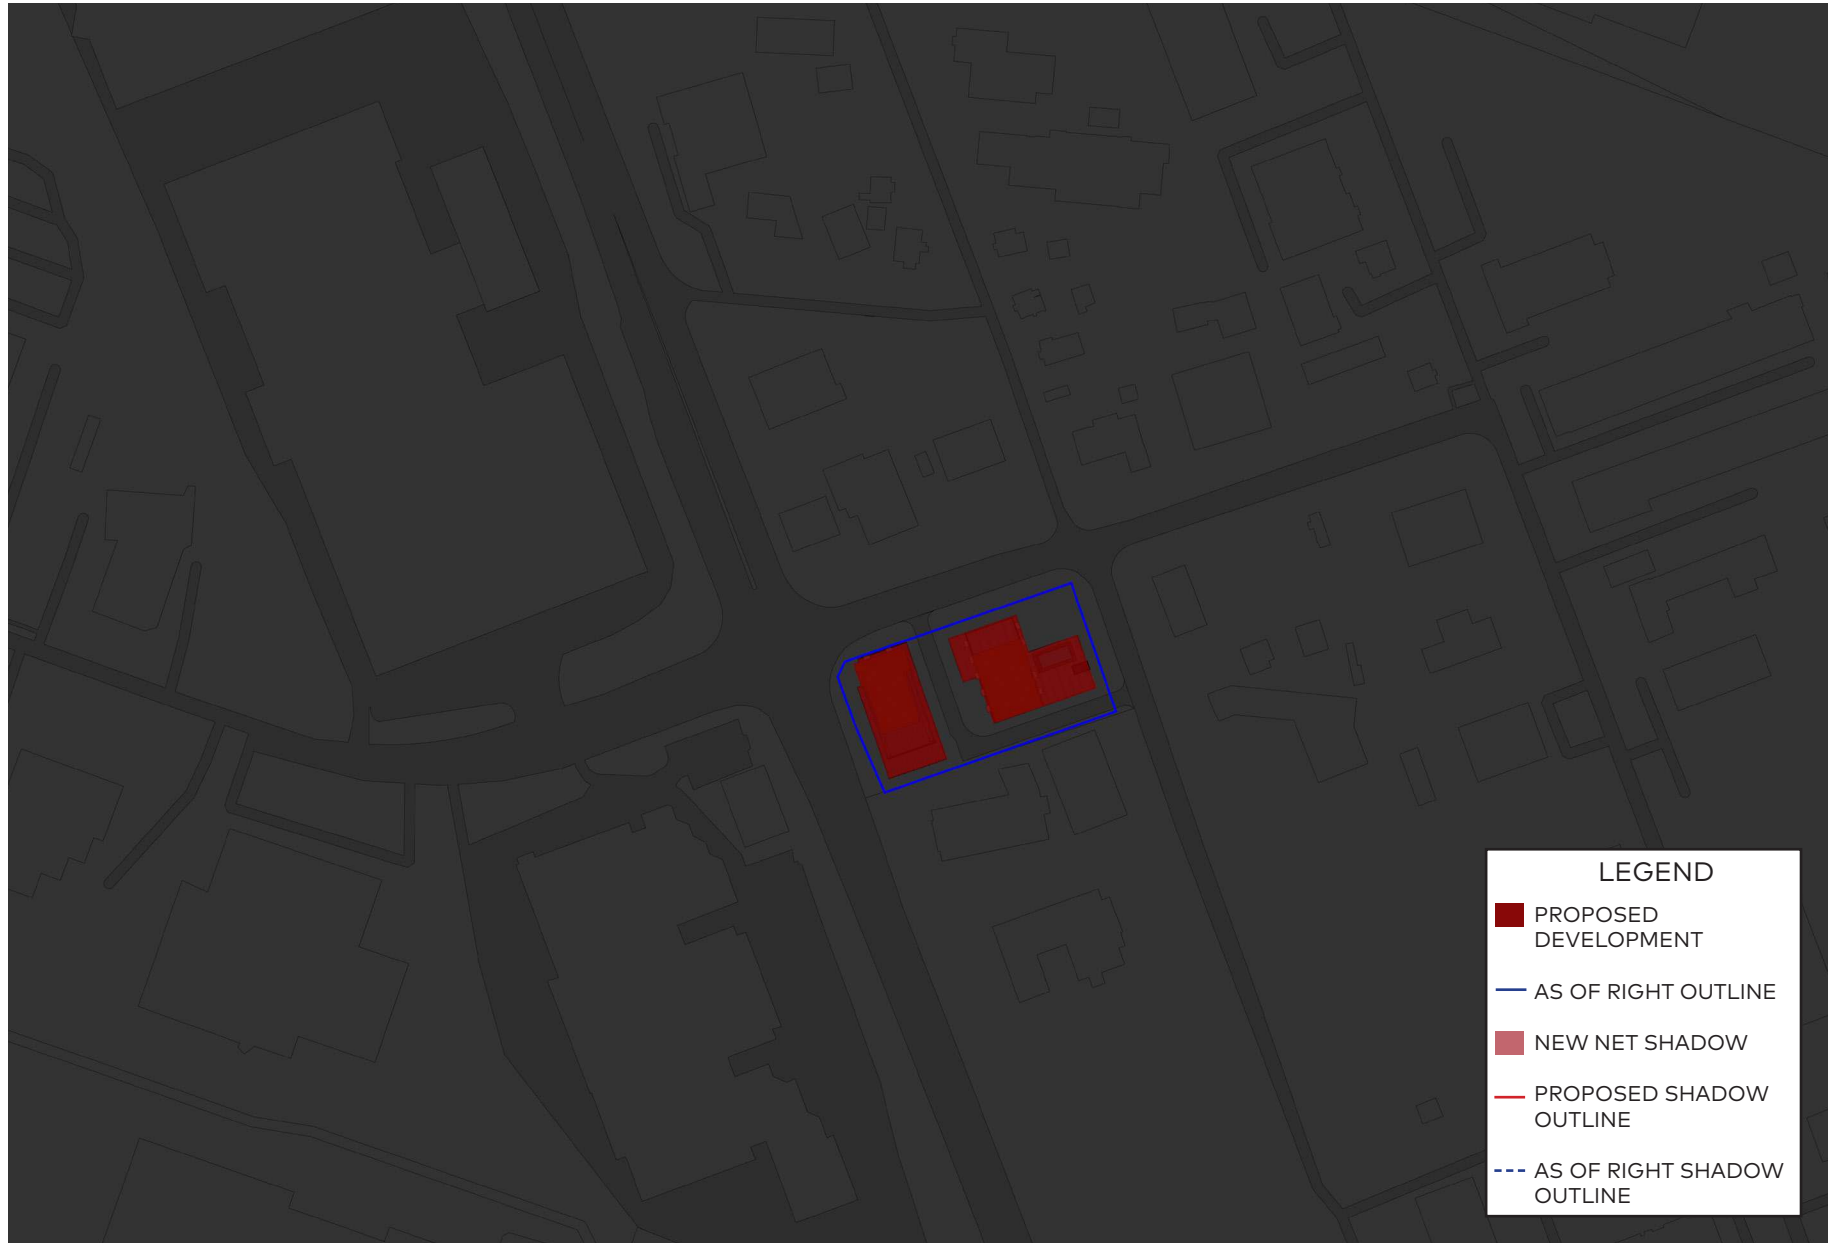

June 21, 5pm

LEGEND

- PROPOSED DEVELOPMENT
- AS OF RIGHT OUTLINE
- NEW NET SHADOW
- PROPOSED SHADOW OUTLINE
- - - AS OF RIGHT SHADOW OUTLINE

June 21, 6pm

LEGEND

- PROPOSED DEVELOPMENT
- AS OF RIGHT OUTLINE
- NEW NET SHADOW
- PROPOSED SHADOW OUTLINE
- - - AS OF RIGHT SHADOW OUTLINE

June 21, 7pm

June 21, 8pm

June 21, 8:55pm

September 21, 6:49am

September 21, 8am

LEGEND

- PROPOSED DEVELOPMENT
- AS OF RIGHT OUTLINE
- NEW NET SHADOW
- PROPOSED SHADOW OUTLINE
- AS OF RIGHT SHADOW OUTLINE

September 21, 10am

December 21, 8am

December 21, 9am

December 21, 10am

December 21, 11am

December 21, 12pm

December 21, 1pm

December 21, 3pm

December 21, 4pm