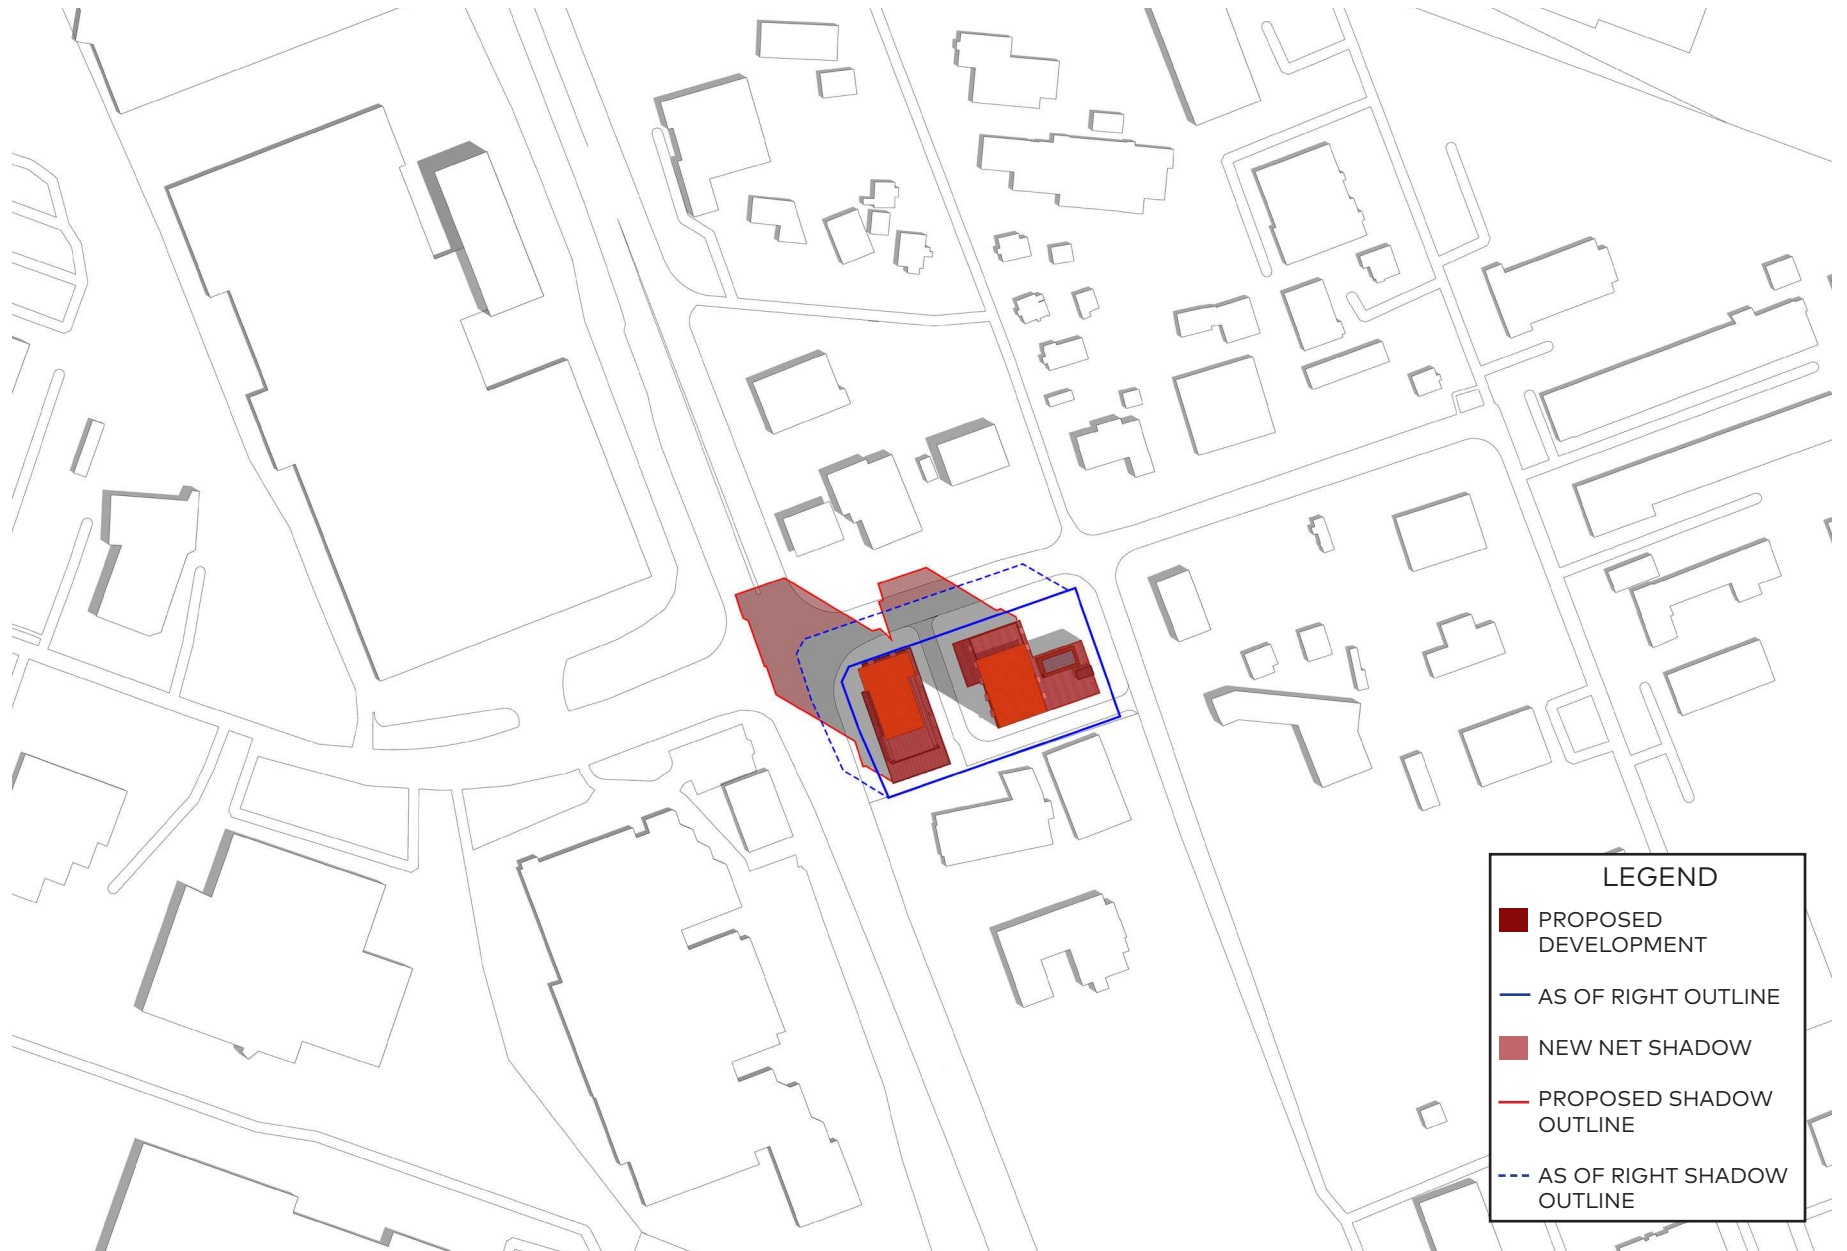

June 21, 5:15am

June 21, 6am

June 21, 7am

June 21, 8am

June 21, 9am

LEGEND

- PROPOSED DEVELOPMENT
- AS OF RIGHT OUTLINE
- NEW NET SHADOW
- PROPOSED SHADOW OUTLINE
- - - AS OF RIGHT SHADOW OUTLINE

June 21, 10am

LEGEND

- PROPOSED DEVELOPMENT
- AS OF RIGHT OUTLINE
- NEW NET SHADOW
- PROPOSED SHADOW OUTLINE
- - - AS OF RIGHT SHADOW OUTLINE

June 21, 11am

June 21, 12pm

LEGEND

- PROPOSED DEVELOPMENT
- AS OF RIGHT OUTLINE
- NEW NET SHADOW
- PROPOSED SHADOW OUTLINE
- - - AS OF RIGHT SHADOW OUTLINE

June 21, 1pm

LEGEND

- PROPOSED DEVELOPMENT
- AS OF RIGHT OUTLINE
- NEW NET SHADOW
- PROPOSED SHADOW OUTLINE
- - - AS OF RIGHT SHADOW OUTLINE

June 21, 2pm

LEGEND

- PROPOSED DEVELOPMENT
- AS OF RIGHT OUTLINE
- NEW NET SHADOW
- PROPOSED SHADOW OUTLINE
- - - AS OF RIGHT SHADOW OUTLINE