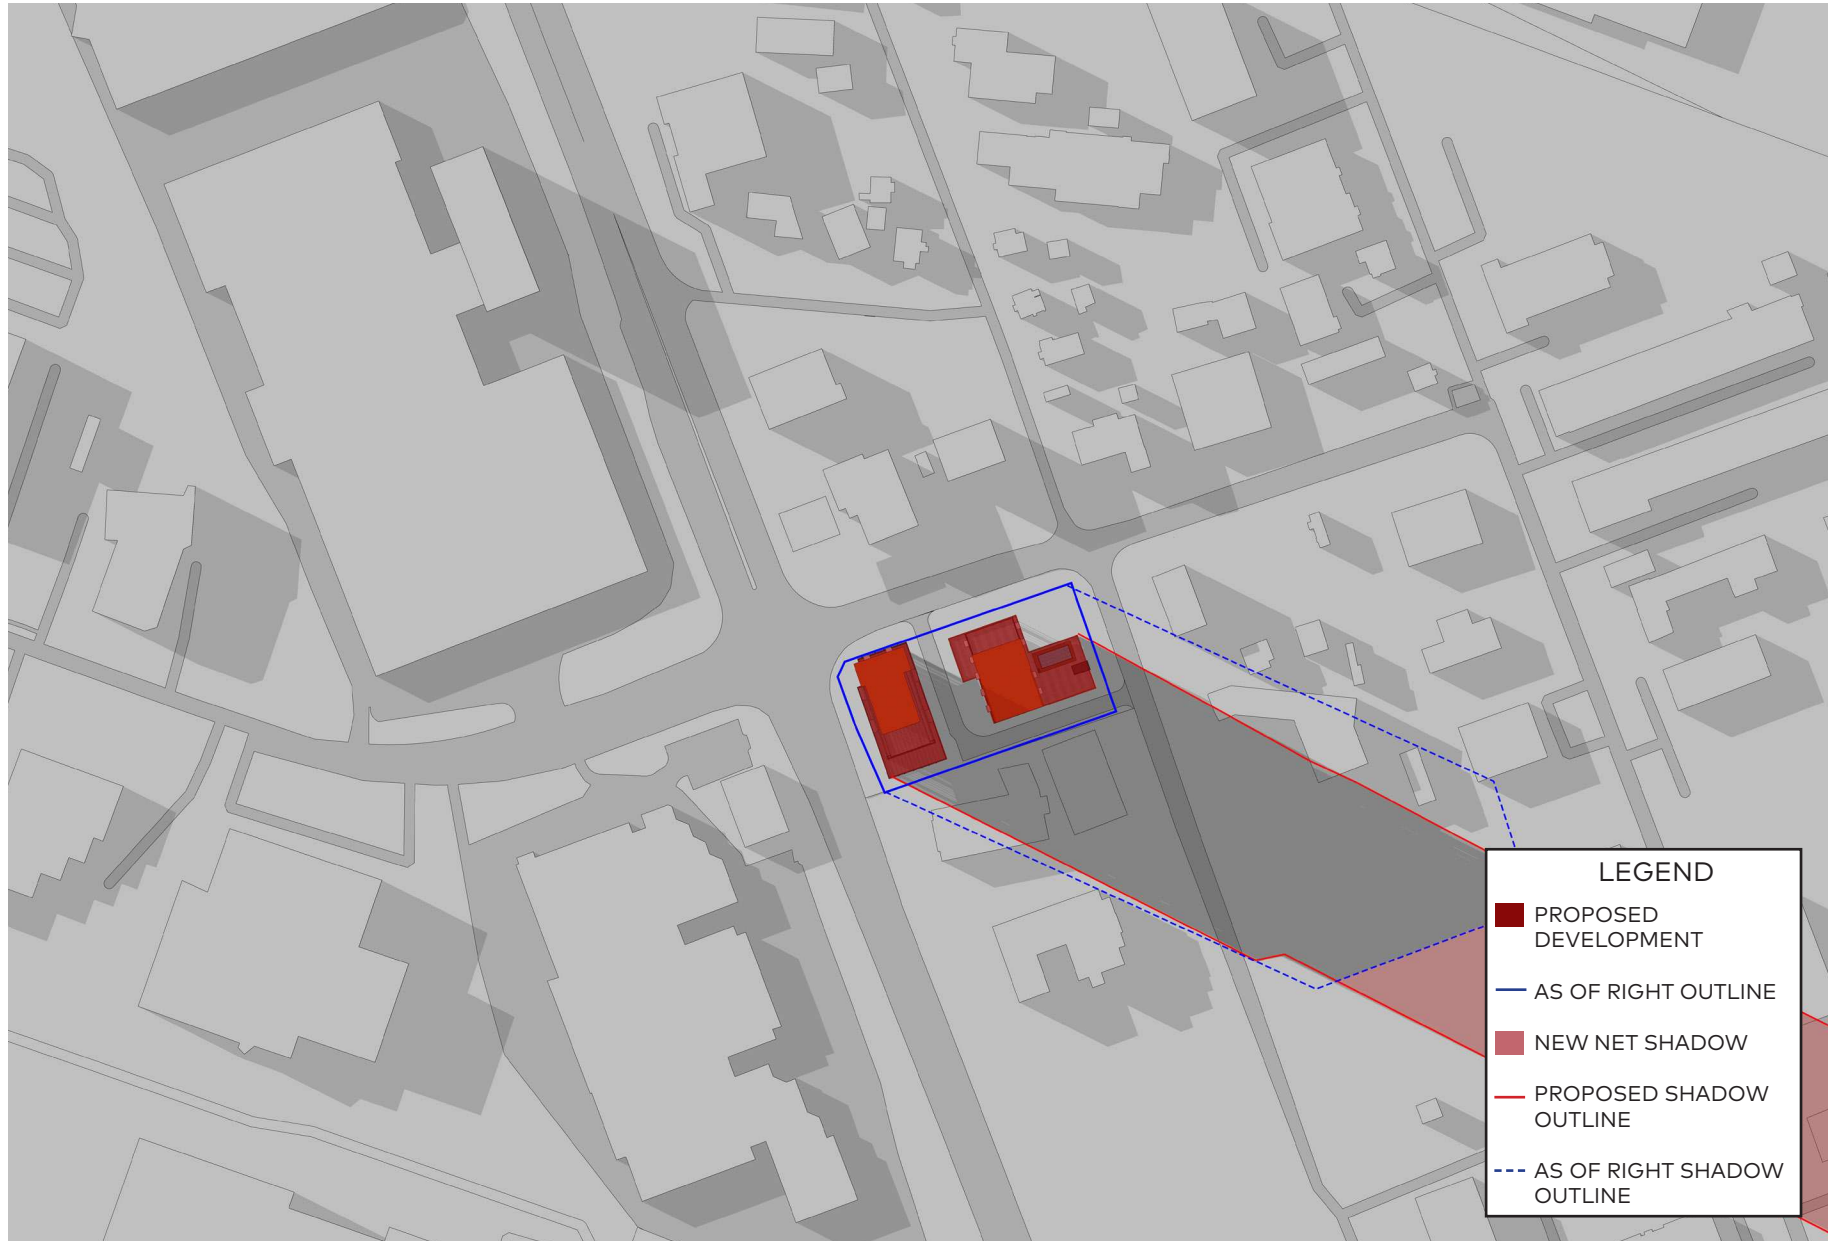

June 21, 5pm

LEGEND

- PROPOSED DEVELOPMENT
- AS OF RIGHT OUTLINE
- NEW NET SHADOW
- PROPOSED SHADOW OUTLINE
- - - AS OF RIGHT SHADOW OUTLINE

June 21, 6pm

LEGEND

- PROPOSED DEVELOPMENT
- AS OF RIGHT OUTLINE
- NEW NET SHADOW
- PROPOSED SHADOW OUTLINE
- - - AS OF RIGHT SHADOW OUTLINE

June 21, 7pm

June 21, 8pm

June 21, 8:55pm

September 21, 6:49am

September 21, 8am

LEGEND

- PROPOSED DEVELOPMENT
- AS OF RIGHT OUTLINE
- NEW NET SHADOW
- PROPOSED SHADOW OUTLINE
- AS OF RIGHT SHADOW OUTLINE

September 21, 10am

LEGEND

- PROPOSED DEVELOPMENT
- AS OF RIGHT OUTLINE
- NEW NET SHADOW
- PROPOSED SHADOW OUTLINE
- - - AS OF RIGHT SHADOW OUTLINE

September 21, 11am

LEGEND

- PROPOSED DEVELOPMENT
- AS OF RIGHT OUTLINE
- NEW NET SHADOW
- PROPOSED SHADOW OUTLINE
- - - AS OF RIGHT SHADOW OUTLINE

September 21, 12pm

LEGEND

- PROPOSED DEVELOPMENT
- AS OF RIGHT OUTLINE
- NEW NET SHADOW
- PROPOSED SHADOW OUTLINE
- - - AS OF RIGHT SHADOW OUTLINE

September 21, 1pm

LEGEND

- PROPOSED DEVELOPMENT
- AS OF RIGHT OUTLINE
- NEW NET SHADOW
- PROPOSED SHADOW OUTLINE
- - - AS OF RIGHT SHADOW OUTLINE