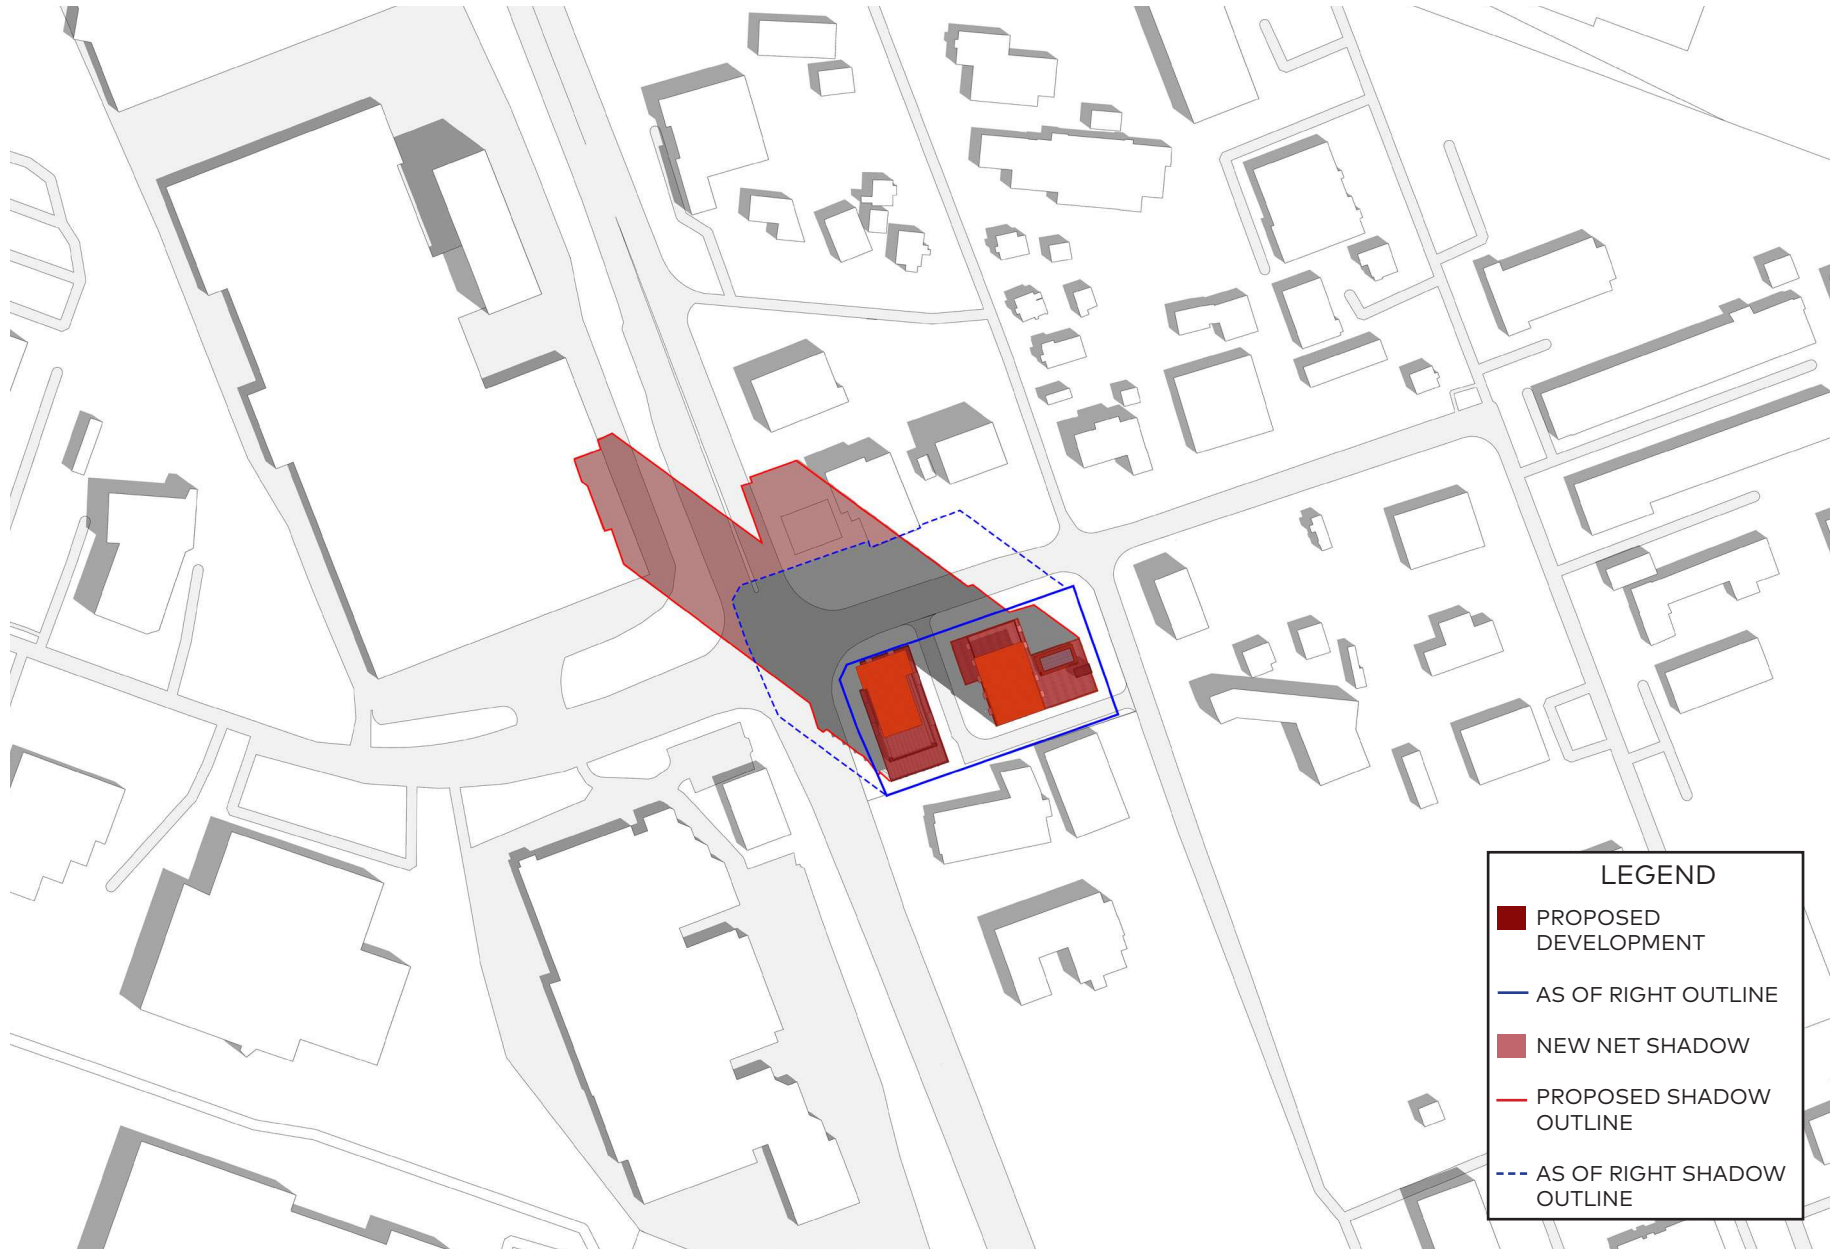

June 21, 7pm

June 21, 8pm

June 21, 8:55pm

September 21, 6:49am

September 21, 8am

LEGEND

- PROPOSED DEVELOPMENT
- AS OF RIGHT OUTLINE
- NEW NET SHADOW
- PROPOSED SHADOW OUTLINE
- AS OF RIGHT SHADOW OUTLINE

September 21, 10am

LEGEND

- PROPOSED DEVELOPMENT
- AS OF RIGHT OUTLINE
- NEW NET SHADOW
- PROPOSED SHADOW OUTLINE
- - - AS OF RIGHT SHADOW OUTLINE

September 21, 11am

LEGEND

- PROPOSED DEVELOPMENT
- AS OF RIGHT OUTLINE
- NEW NET SHADOW
- PROPOSED SHADOW OUTLINE
- - - AS OF RIGHT SHADOW OUTLINE

September 21, 12pm

LEGEND

- PROPOSED DEVELOPMENT
- AS OF RIGHT OUTLINE
- NEW NET SHADOW
- PROPOSED SHADOW OUTLINE
- - - AS OF RIGHT SHADOW OUTLINE

September 21, 1pm

LEGEND

- PROPOSED DEVELOPMENT
- AS OF RIGHT OUTLINE
- NEW NET SHADOW
- PROPOSED SHADOW OUTLINE
- - - AS OF RIGHT SHADOW OUTLINE

September 21, 2pm

September 21, 3pm

LEGEND

- PROPOSED DEVELOPMENT
- AS OF RIGHT OUTLINE
- NEW NET SHADOW
- PROPOSED SHADOW OUTLINE
- AS OF RIGHT SHADOW OUTLINE

September 21, 4pm

LEGEND

- PROPOSED DEVELOPMENT
- AS OF RIGHT OUTLINE
- NEW NET SHADOW
- PROPOSED SHADOW OUTLINE
- AS OF RIGHT SHADOW OUTLINE