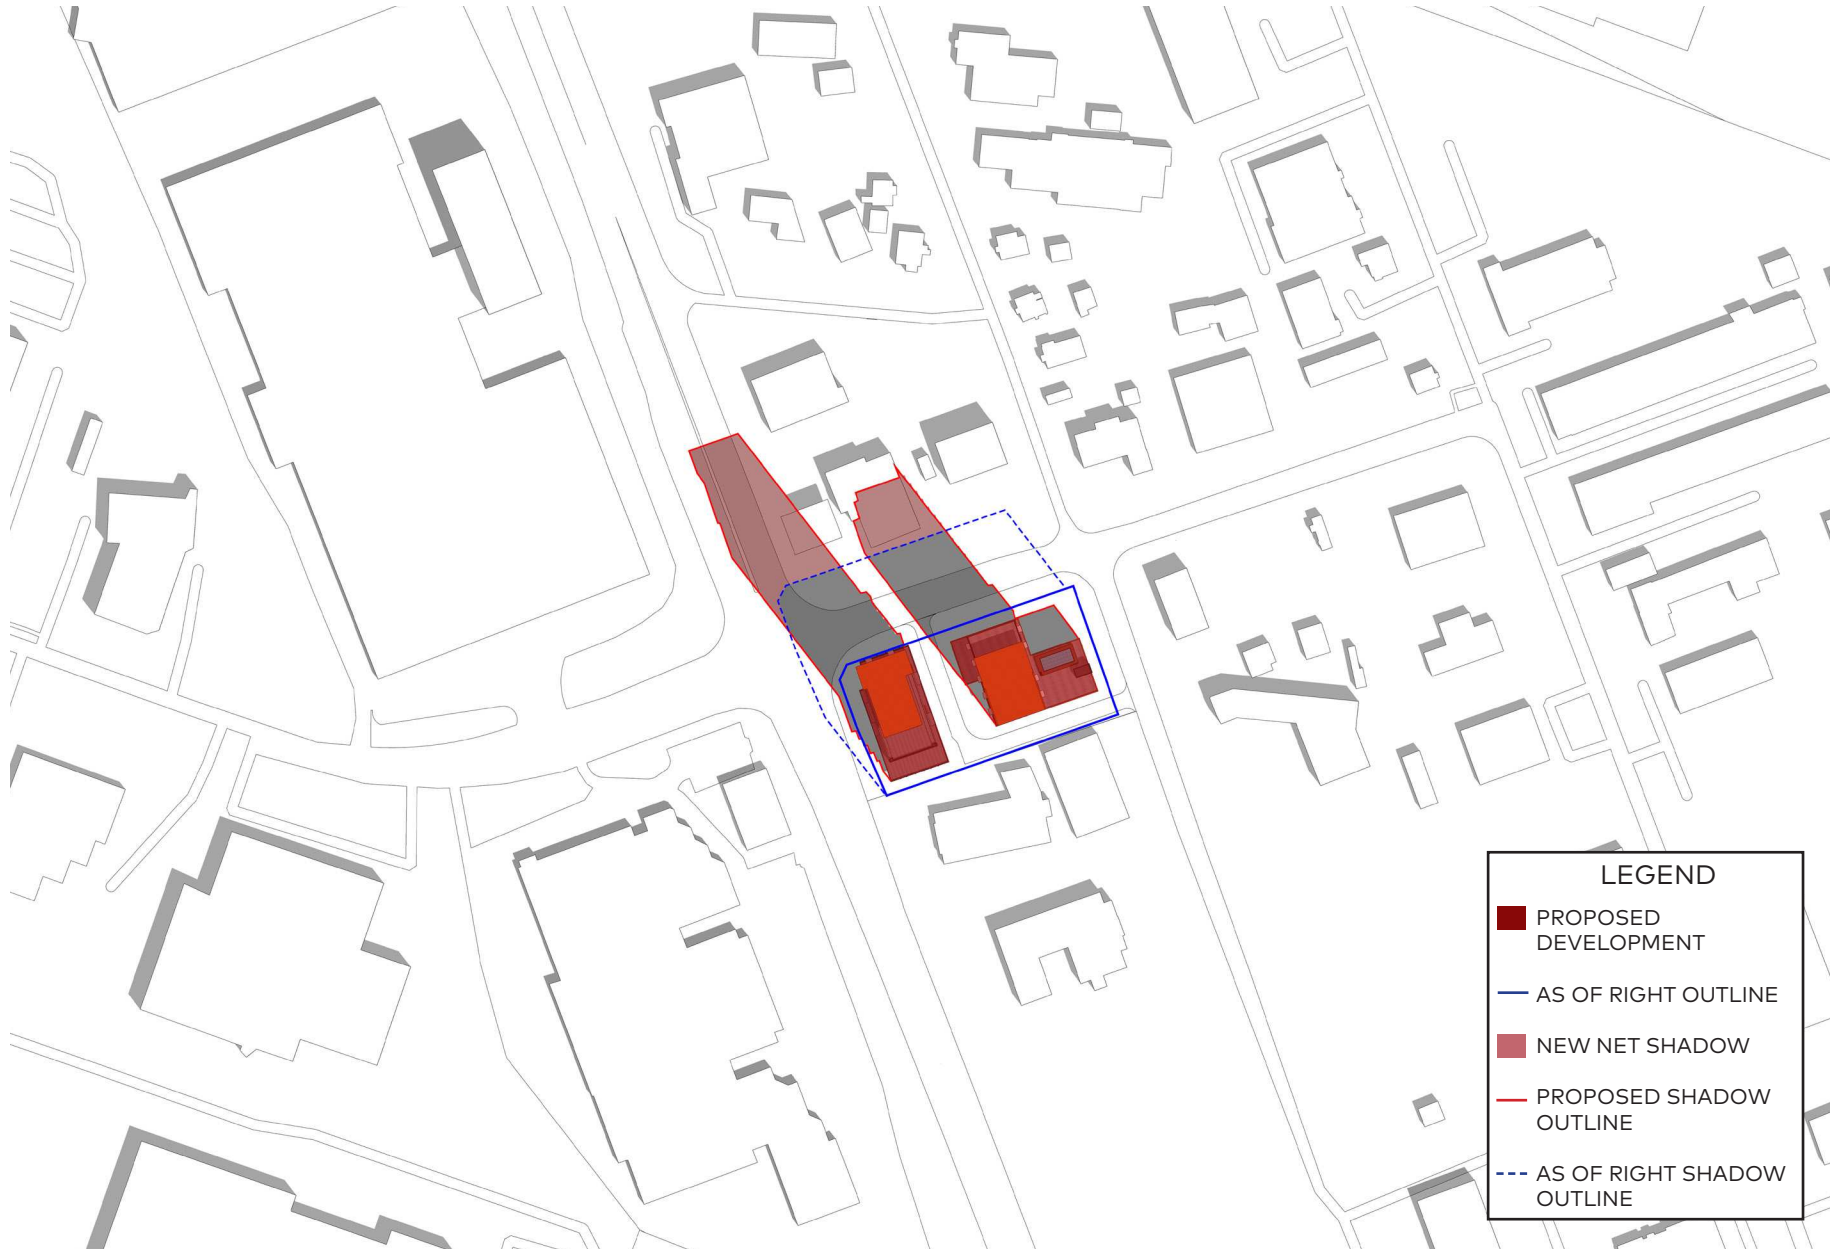

June 21, 7pm

June 21, 8pm

June 21, 8:55pm

September 21, 6:49am

September 21, 8am

LEGEND

- PROPOSED DEVELOPMENT
- AS OF RIGHT OUTLINE
- NEW NET SHADOW
- PROPOSED SHADOW OUTLINE
- AS OF RIGHT SHADOW OUTLINE

September 21, 10am

LEGEND

- PROPOSED DEVELOPMENT
- AS OF RIGHT OUTLINE
- NEW NET SHADOW
- PROPOSED SHADOW OUTLINE
- - - AS OF RIGHT SHADOW OUTLINE

September 21, 11am

LEGEND

- PROPOSED DEVELOPMENT
- AS OF RIGHT OUTLINE
- NEW NET SHADOW
- PROPOSED SHADOW OUTLINE
- - - AS OF RIGHT SHADOW OUTLINE

September 21, 12pm

LEGEND

- PROPOSED DEVELOPMENT
- AS OF RIGHT OUTLINE
- NEW NET SHADOW
- PROPOSED SHADOW OUTLINE
- - - AS OF RIGHT SHADOW OUTLINE

September 21, 1pm

LEGEND

- PROPOSED DEVELOPMENT
- AS OF RIGHT OUTLINE
- NEW NET SHADOW
- PROPOSED SHADOW OUTLINE
- - - AS OF RIGHT SHADOW OUTLINE

September 21, 2pm

September 21, 3pm

LEGEND

- PROPOSED DEVELOPMENT
- AS OF RIGHT OUTLINE
- NEW NET SHADOW
- PROPOSED SHADOW OUTLINE
- AS OF RIGHT SHADOW OUTLINE

September 21, 4pm

LEGEND

- PROPOSED DEVELOPMENT
- AS OF RIGHT OUTLINE
- NEW NET SHADOW
- PROPOSED SHADOW OUTLINE
- AS OF RIGHT SHADOW OUTLINE