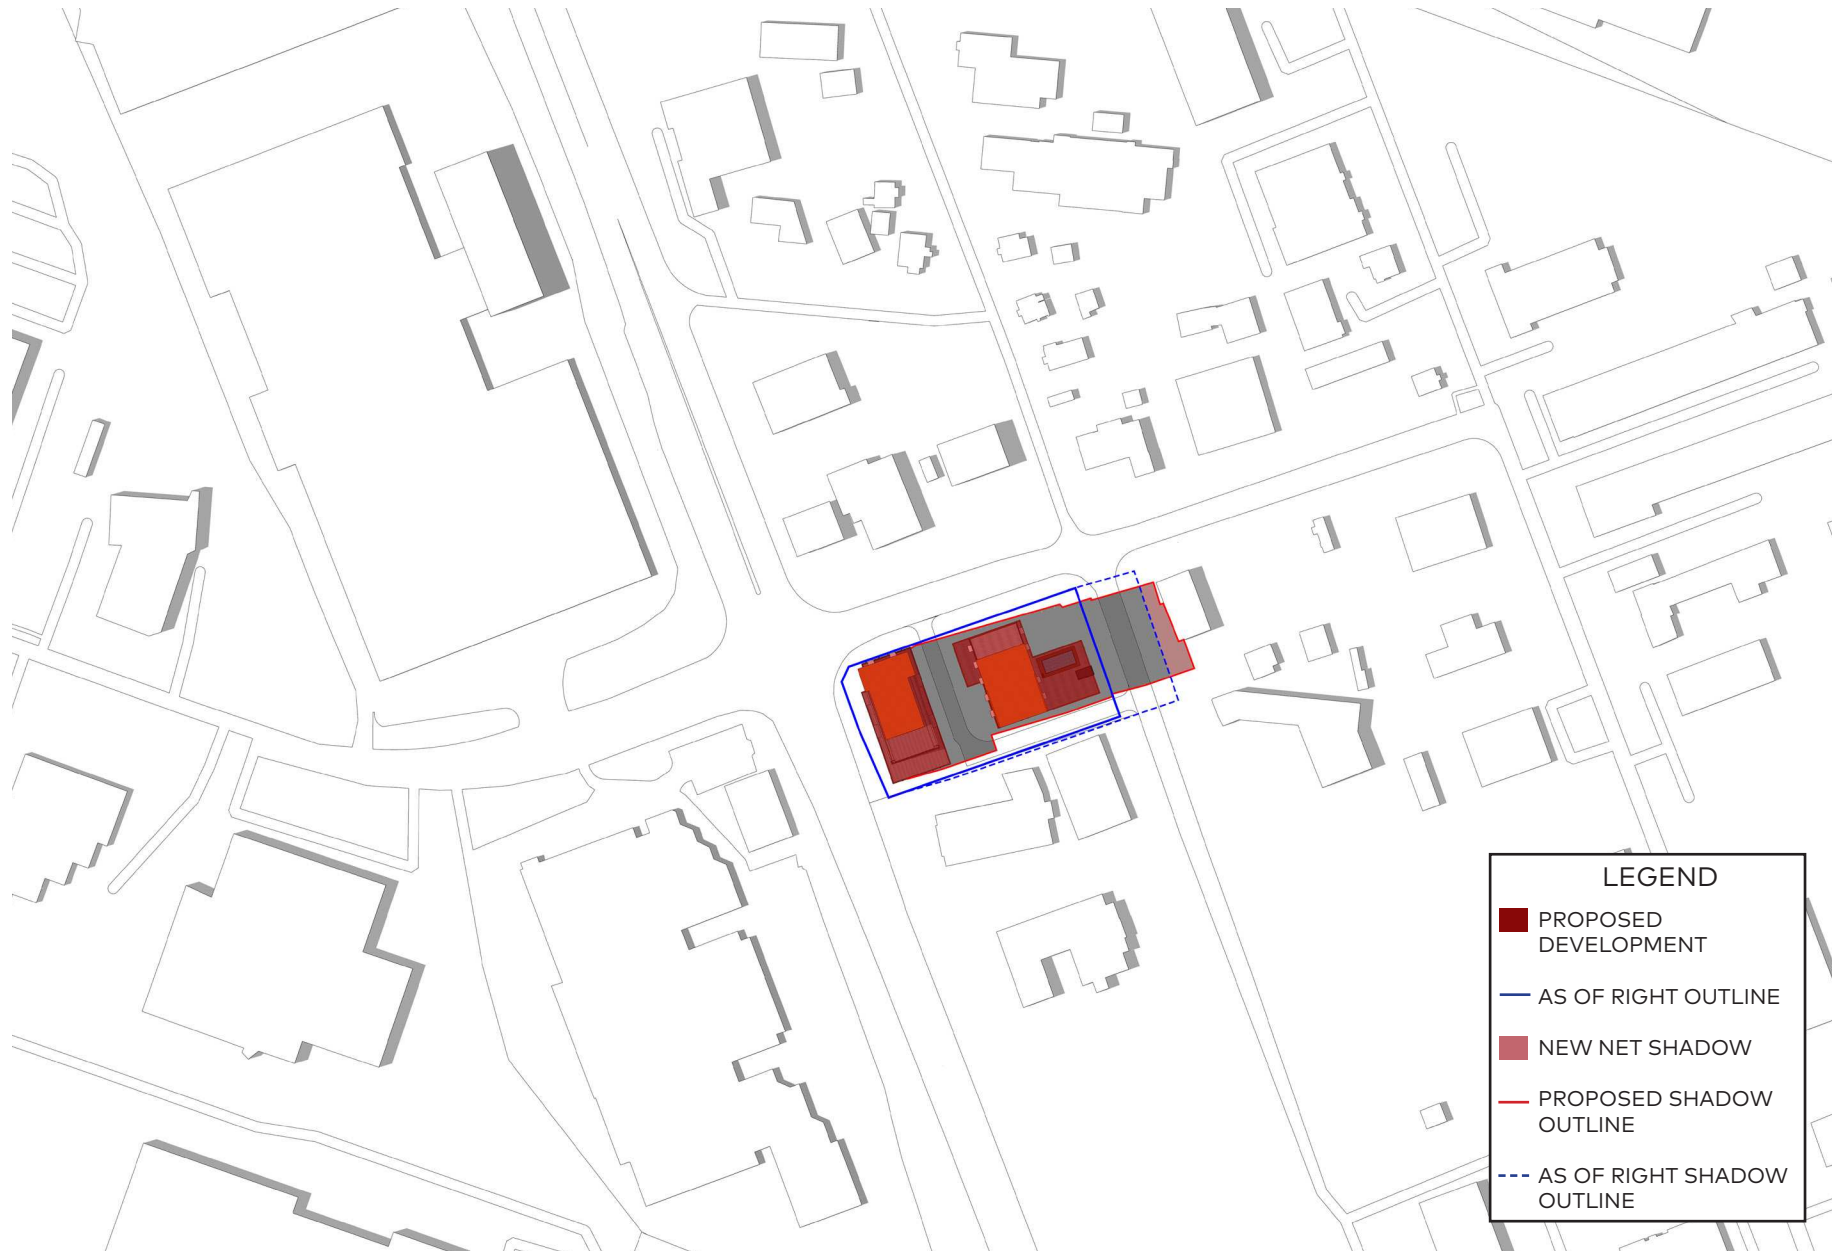

June 21, 3pm

LEGEND

- PROPOSED DEVELOPMENT
- AS OF RIGHT OUTLINE
- NEW NET SHADOW
- PROPOSED SHADOW OUTLINE
- - - AS OF RIGHT SHADOW OUTLINE

June 21, 4pm

LEGEND

- PROPOSED DEVELOPMENT
- AS OF RIGHT OUTLINE
- NEW NET SHADOW
- PROPOSED SHADOW OUTLINE
- - - AS OF RIGHT SHADOW OUTLINE

June 21, 5pm

LEGEND

- PROPOSED DEVELOPMENT
- AS OF RIGHT OUTLINE
- NEW NET SHADOW
- PROPOSED SHADOW OUTLINE
- - - AS OF RIGHT SHADOW OUTLINE

June 21, 6pm

LEGEND

- PROPOSED DEVELOPMENT
- AS OF RIGHT OUTLINE
- NEW NET SHADOW
- PROPOSED SHADOW OUTLINE
- - - AS OF RIGHT SHADOW OUTLINE

June 21, 7pm

June 21, 8pm

June 21, 8:55pm

September 21, 6:49am

September 21, 8am

LEGEND

- PROPOSED DEVELOPMENT
- AS OF RIGHT OUTLINE
- NEW NET SHADOW
- PROPOSED SHADOW OUTLINE
- AS OF RIGHT SHADOW OUTLINE

September 21, 10am

December 21, 8am

December 21, 9am

December 21, 10am

December 21, 11am

December 21, 12pm

December 21, 1pm

December 21, 3pm

December 21, 4pm