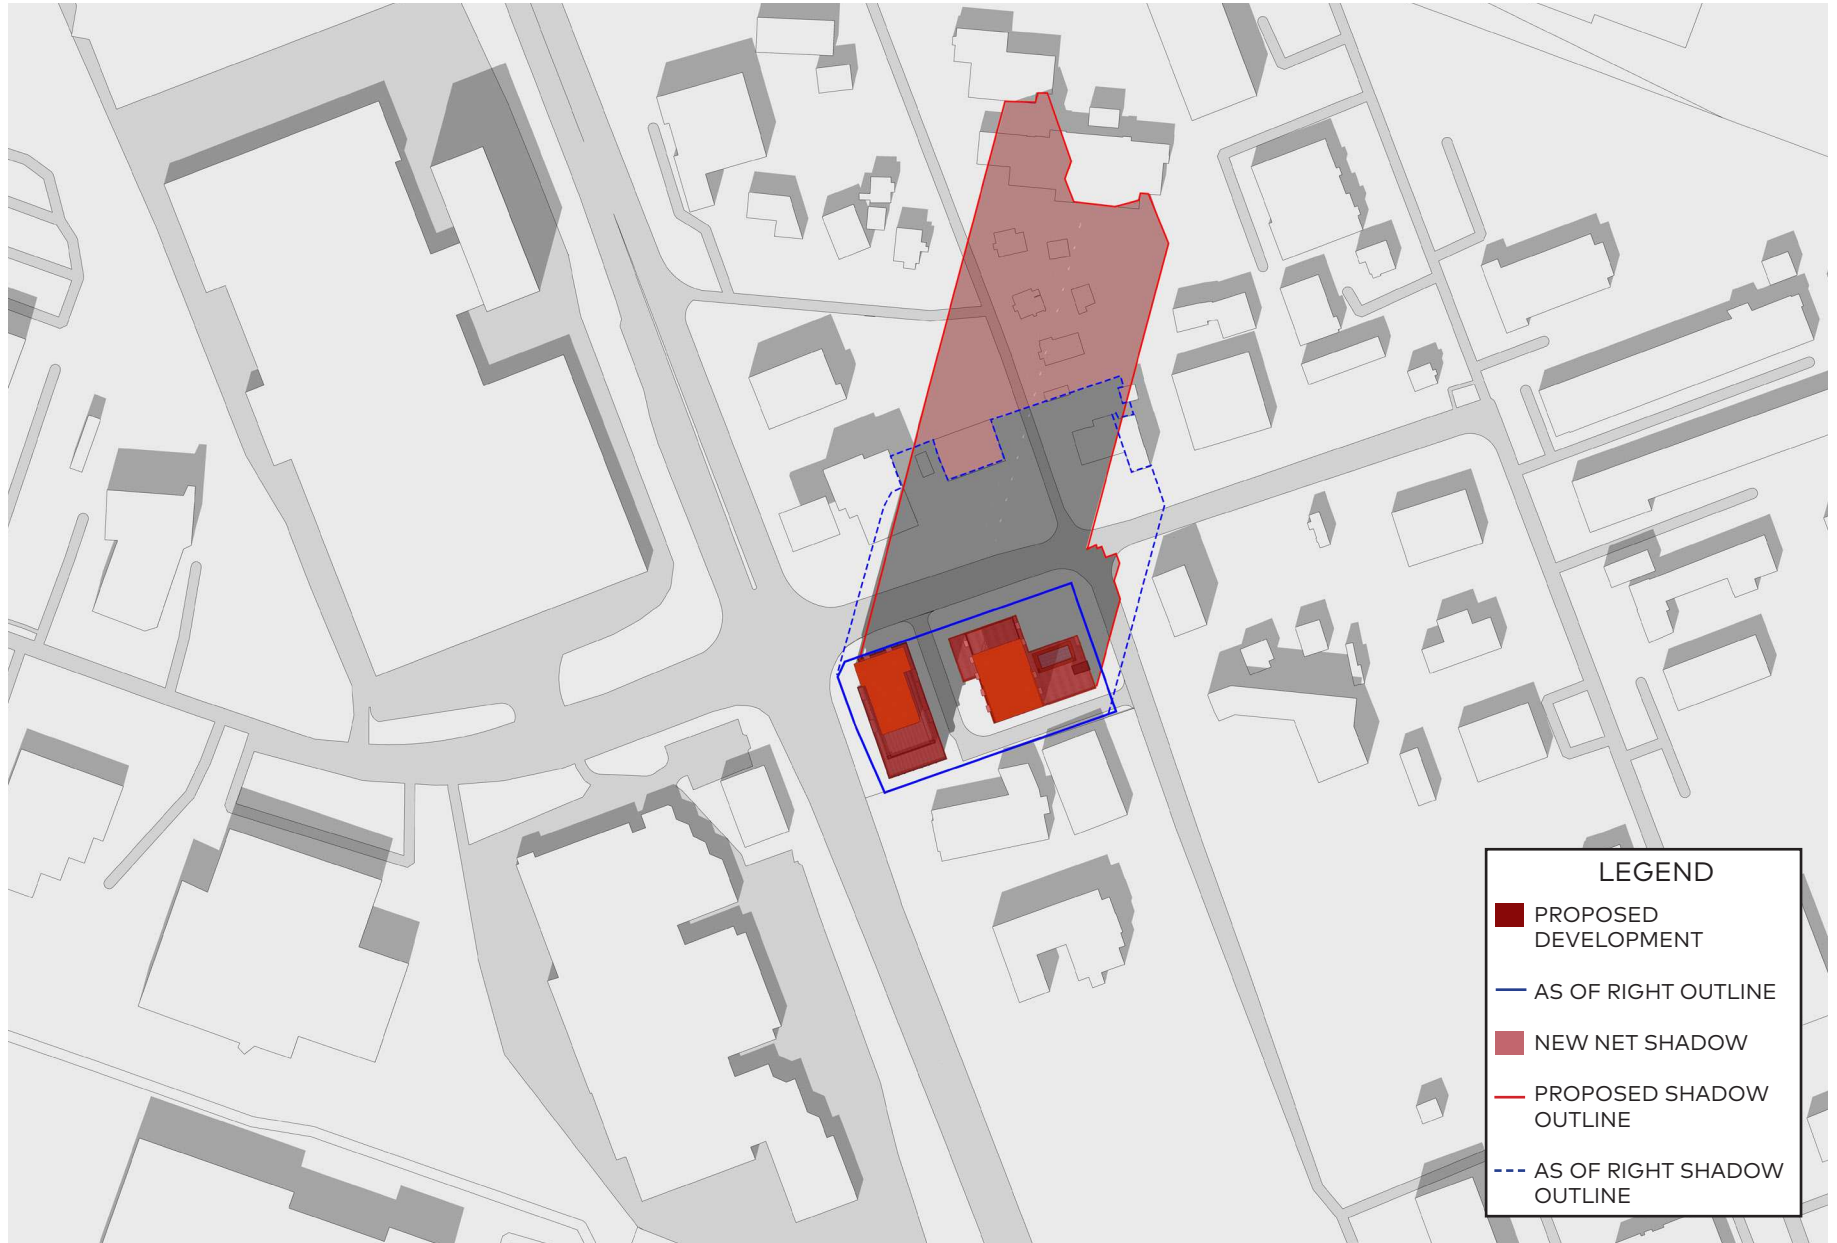

September 21, 5pm

LEGEND

- PROPOSED DEVELOPMENT
- AS OF RIGHT OUTLINE
- NEW NET SHADOW
- PROPOSED SHADOW OUTLINE
- AS OF RIGHT SHADOW OUTLINE

September 21, 7:01pm

LEGEND

- PROPOSED DEVELOPMENT
- AS OF RIGHT OUTLINE
- NEW NET SHADOW
- PROPOSED SHADOW OUTLINE
- - - AS OF RIGHT SHADOW OUTLINE

December 21, 8am

December 21, 9am

December 21, 10am

December 21, 11am

December 21, 12pm

December 21, 1pm

December 21, 3pm

December 21, 4pm