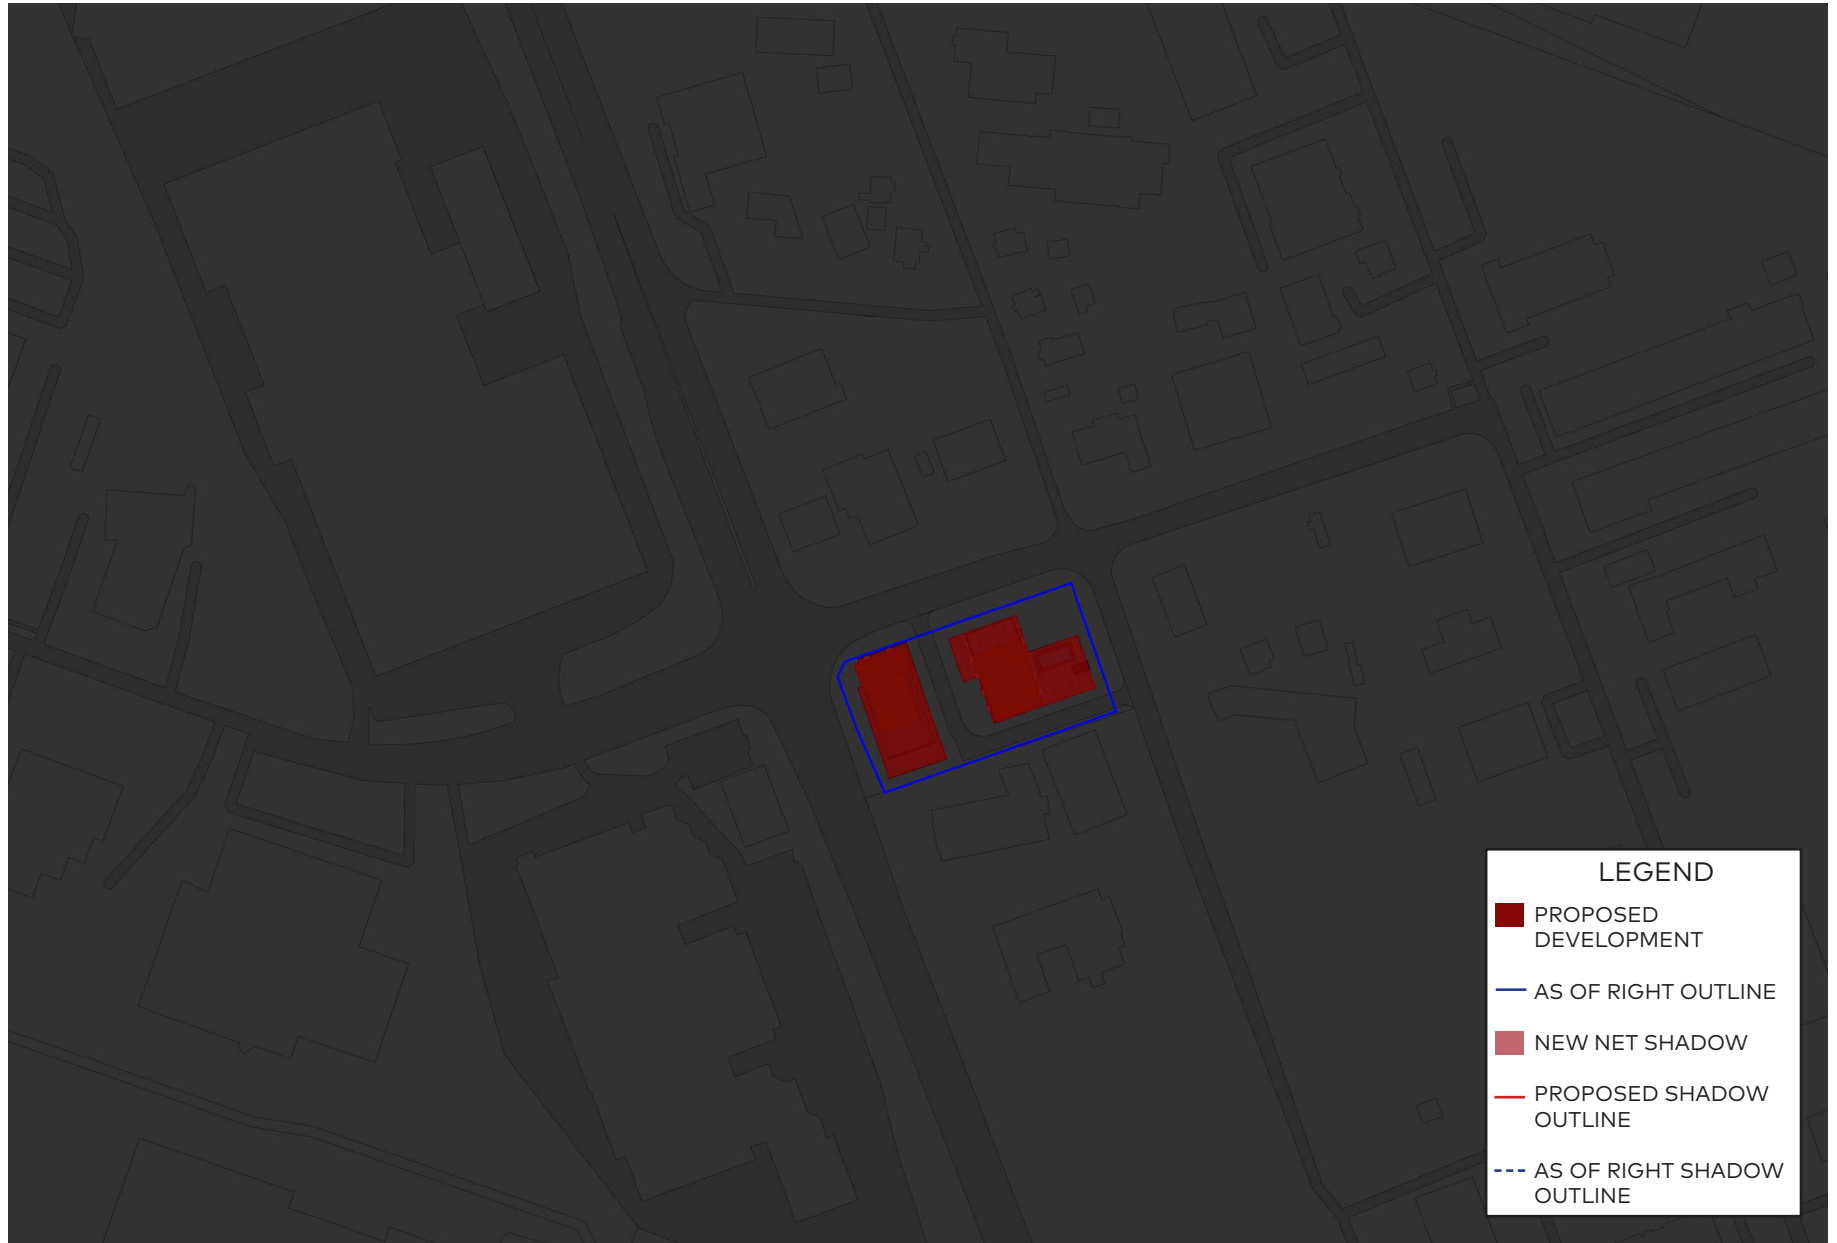

September 21, 2pm

September 21, 3pm

LEGEND

- PROPOSED DEVELOPMENT
- AS OF RIGHT OUTLINE
- NEW NET SHADOW
- PROPOSED SHADOW OUTLINE
- AS OF RIGHT SHADOW OUTLINE

September 21, 4pm

LEGEND

- PROPOSED DEVELOPMENT
- AS OF RIGHT OUTLINE
- NEW NET SHADOW
- PROPOSED SHADOW OUTLINE
- AS OF RIGHT SHADOW OUTLINE

September 21, 5pm

LEGEND

- PROPOSED DEVELOPMENT
- AS OF RIGHT OUTLINE
- NEW NET SHADOW
- PROPOSED SHADOW OUTLINE
- AS OF RIGHT SHADOW OUTLINE

September 21, 7:01pm

LEGEND

- PROPOSED DEVELOPMENT
- AS OF RIGHT OUTLINE
- NEW NET SHADOW
- PROPOSED SHADOW OUTLINE
- - - AS OF RIGHT SHADOW OUTLINE

December 21, 8am

December 21, 9am

December 21, 10am

December 21, 11am

December 21, 12pm

December 21, 1pm

December 21, 3pm

December 21, 4pm