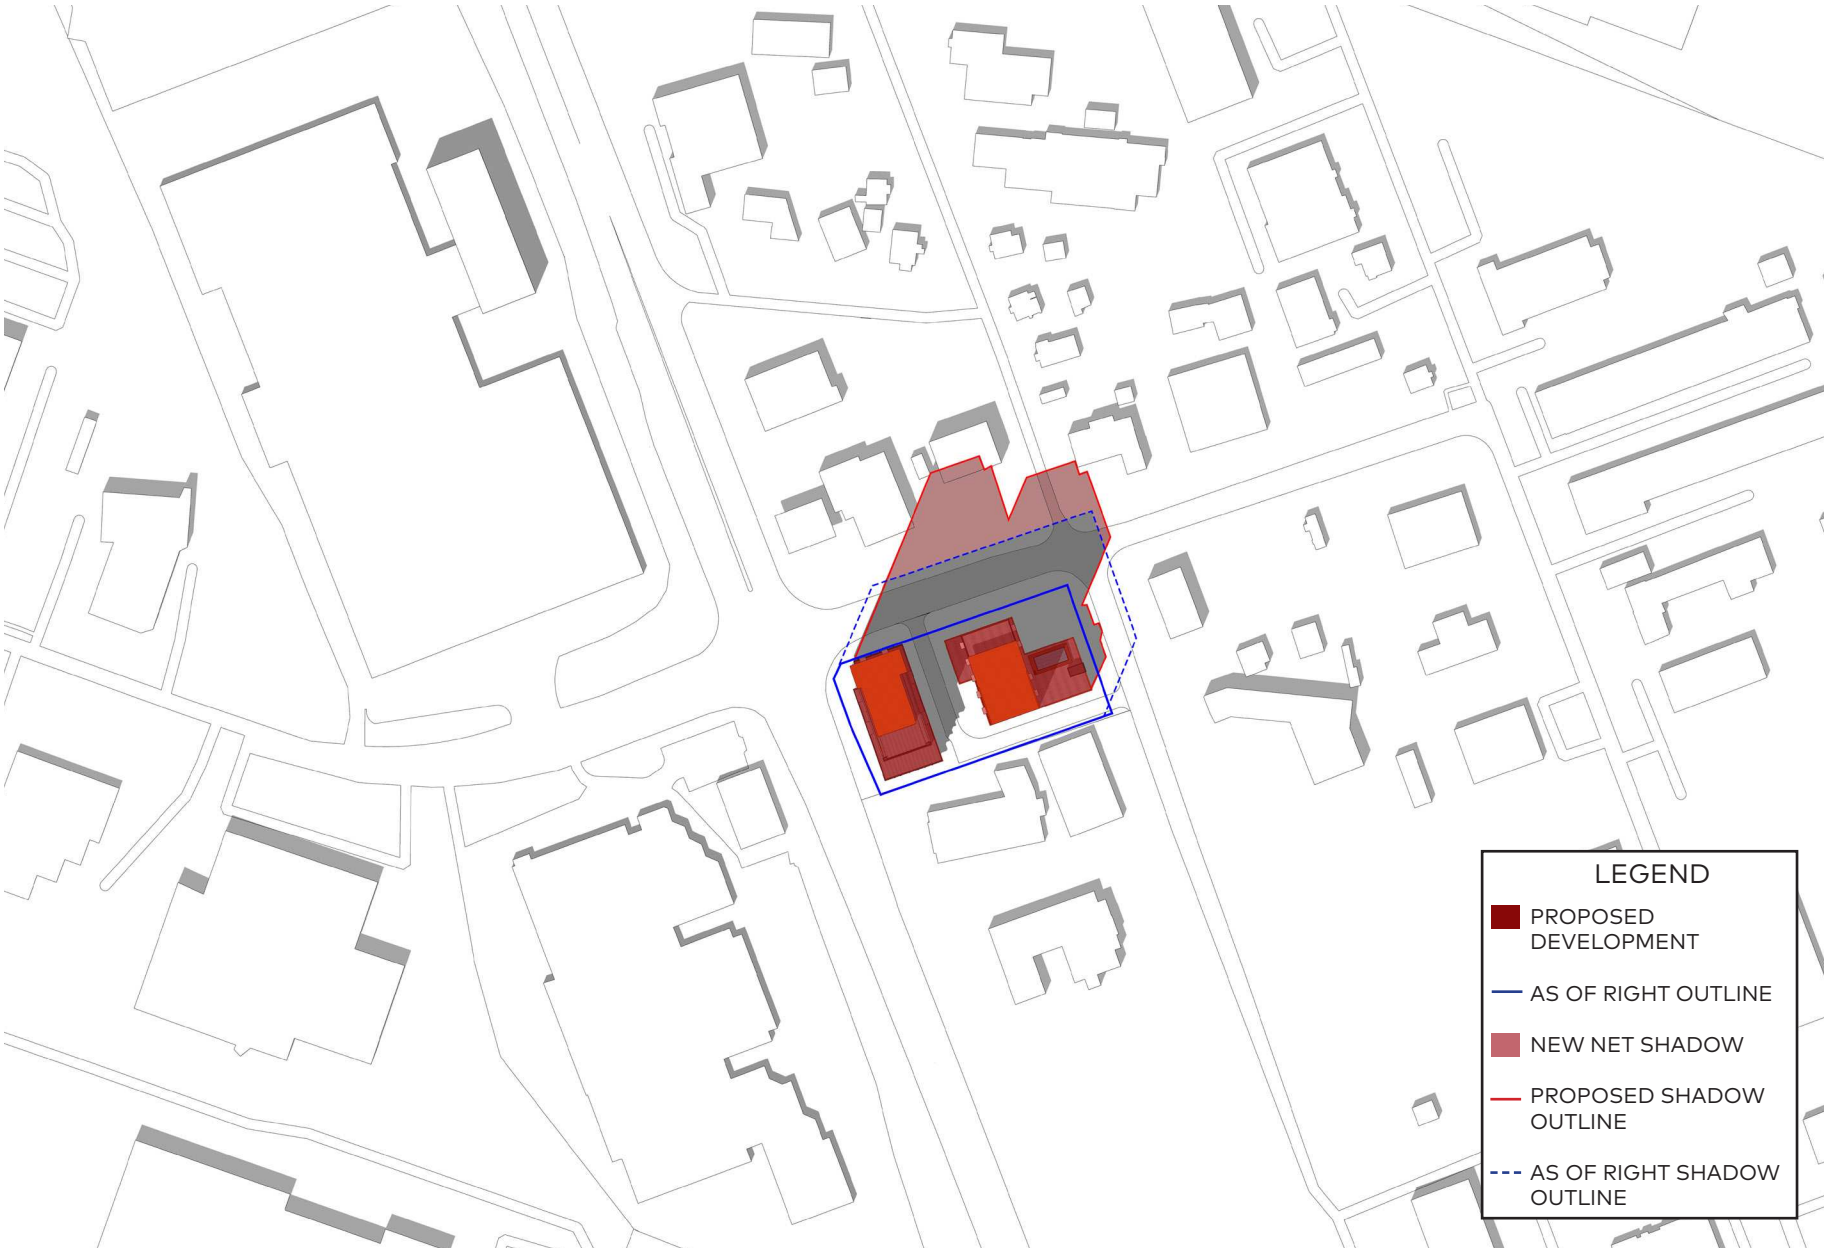

September 21, 12pm

LEGEND

- PROPOSED DEVELOPMENT
- AS OF RIGHT OUTLINE
- NEW NET SHADOW
- PROPOSED SHADOW OUTLINE
- - - AS OF RIGHT SHADOW OUTLINE

September 21, 1pm

LEGEND

- PROPOSED DEVELOPMENT
- AS OF RIGHT OUTLINE
- NEW NET SHADOW
- PROPOSED SHADOW OUTLINE
- - - AS OF RIGHT SHADOW OUTLINE

September 21, 2pm

September 21, 3pm

LEGEND

- PROPOSED DEVELOPMENT
- AS OF RIGHT OUTLINE
- NEW NET SHADOW
- PROPOSED SHADOW OUTLINE
- AS OF RIGHT SHADOW OUTLINE

September 21, 4pm

LEGEND

- PROPOSED DEVELOPMENT
- AS OF RIGHT OUTLINE
- NEW NET SHADOW
- PROPOSED SHADOW OUTLINE
- AS OF RIGHT SHADOW OUTLINE

September 21, 5pm

LEGEND

- PROPOSED DEVELOPMENT
- AS OF RIGHT OUTLINE
- NEW NET SHADOW
- PROPOSED SHADOW OUTLINE
- AS OF RIGHT SHADOW OUTLINE

September 21, 7:01pm

LEGEND

- PROPOSED DEVELOPMENT
- AS OF RIGHT OUTLINE
- NEW NET SHADOW
- PROPOSED SHADOW OUTLINE
- - - AS OF RIGHT SHADOW OUTLINE

December 21, 8am

December 21, 9am

December 21, 10am

December 21, 11am

December 21, 12pm

December 21, 1pm

December 21, 3pm

December 21, 4pm