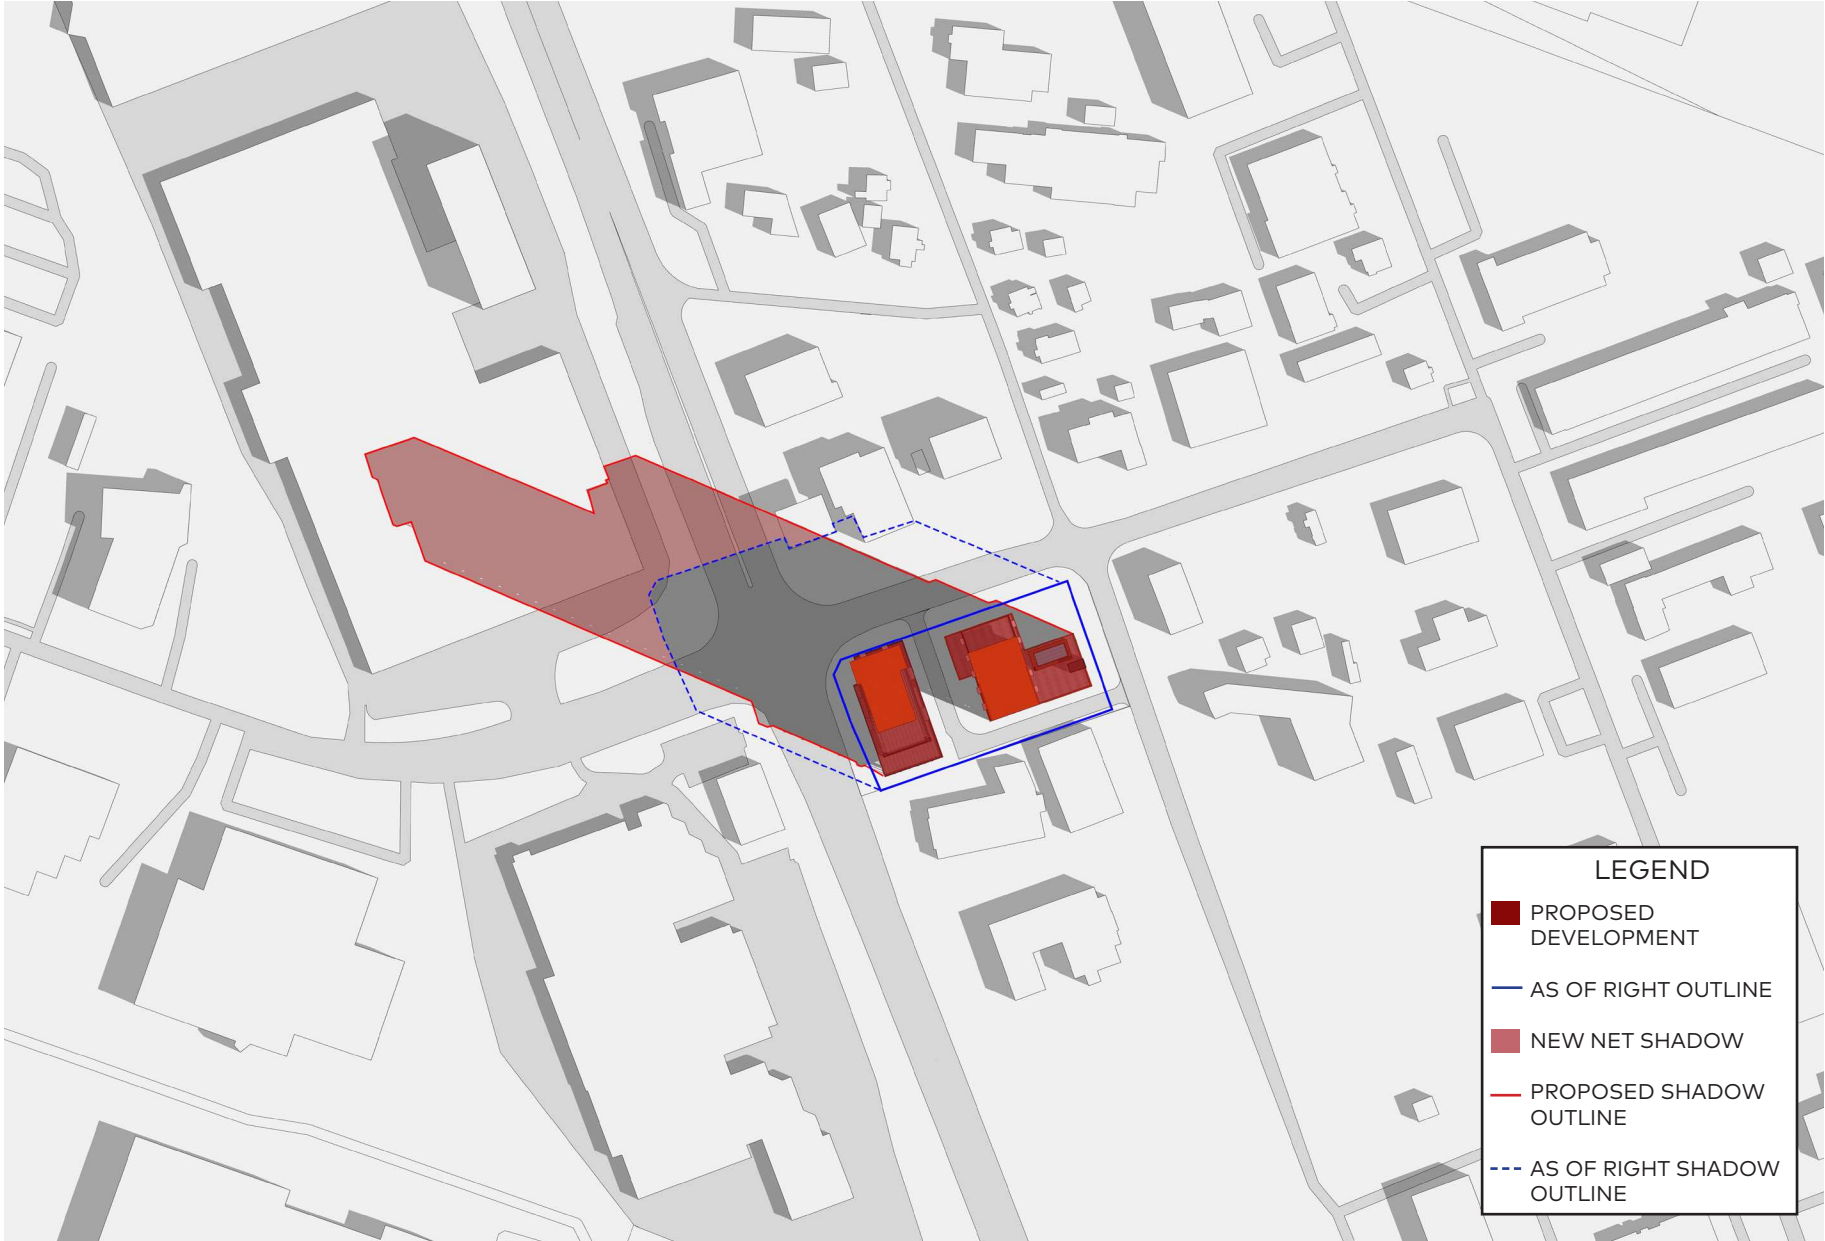

June 21, 7pm

June 21, 8pm

June 21, 8:55pm

September 21, 6:49am

September 21, 8am

LEGEND

- PROPOSED DEVELOPMENT
- AS OF RIGHT OUTLINE
- NEW NET SHADOW
- PROPOSED SHADOW OUTLINE
- AS OF RIGHT SHADOW OUTLINE

September 21, 10am

LEGEND

- PROPOSED DEVELOPMENT
- AS OF RIGHT OUTLINE
- NEW NET SHADOW
- PROPOSED SHADOW OUTLINE
- - - AS OF RIGHT SHADOW OUTLINE

September 21, 11am

LEGEND

- PROPOSED DEVELOPMENT
- AS OF RIGHT OUTLINE
- NEW NET SHADOW
- PROPOSED SHADOW OUTLINE
- - - AS OF RIGHT SHADOW OUTLINE

September 21, 12pm

LEGEND

- PROPOSED DEVELOPMENT
- AS OF RIGHT OUTLINE
- NEW NET SHADOW
- PROPOSED SHADOW OUTLINE
- - - AS OF RIGHT SHADOW OUTLINE

September 21, 1pm

LEGEND

- PROPOSED DEVELOPMENT
- AS OF RIGHT OUTLINE
- NEW NET SHADOW
- PROPOSED SHADOW OUTLINE
- - - AS OF RIGHT SHADOW OUTLINE