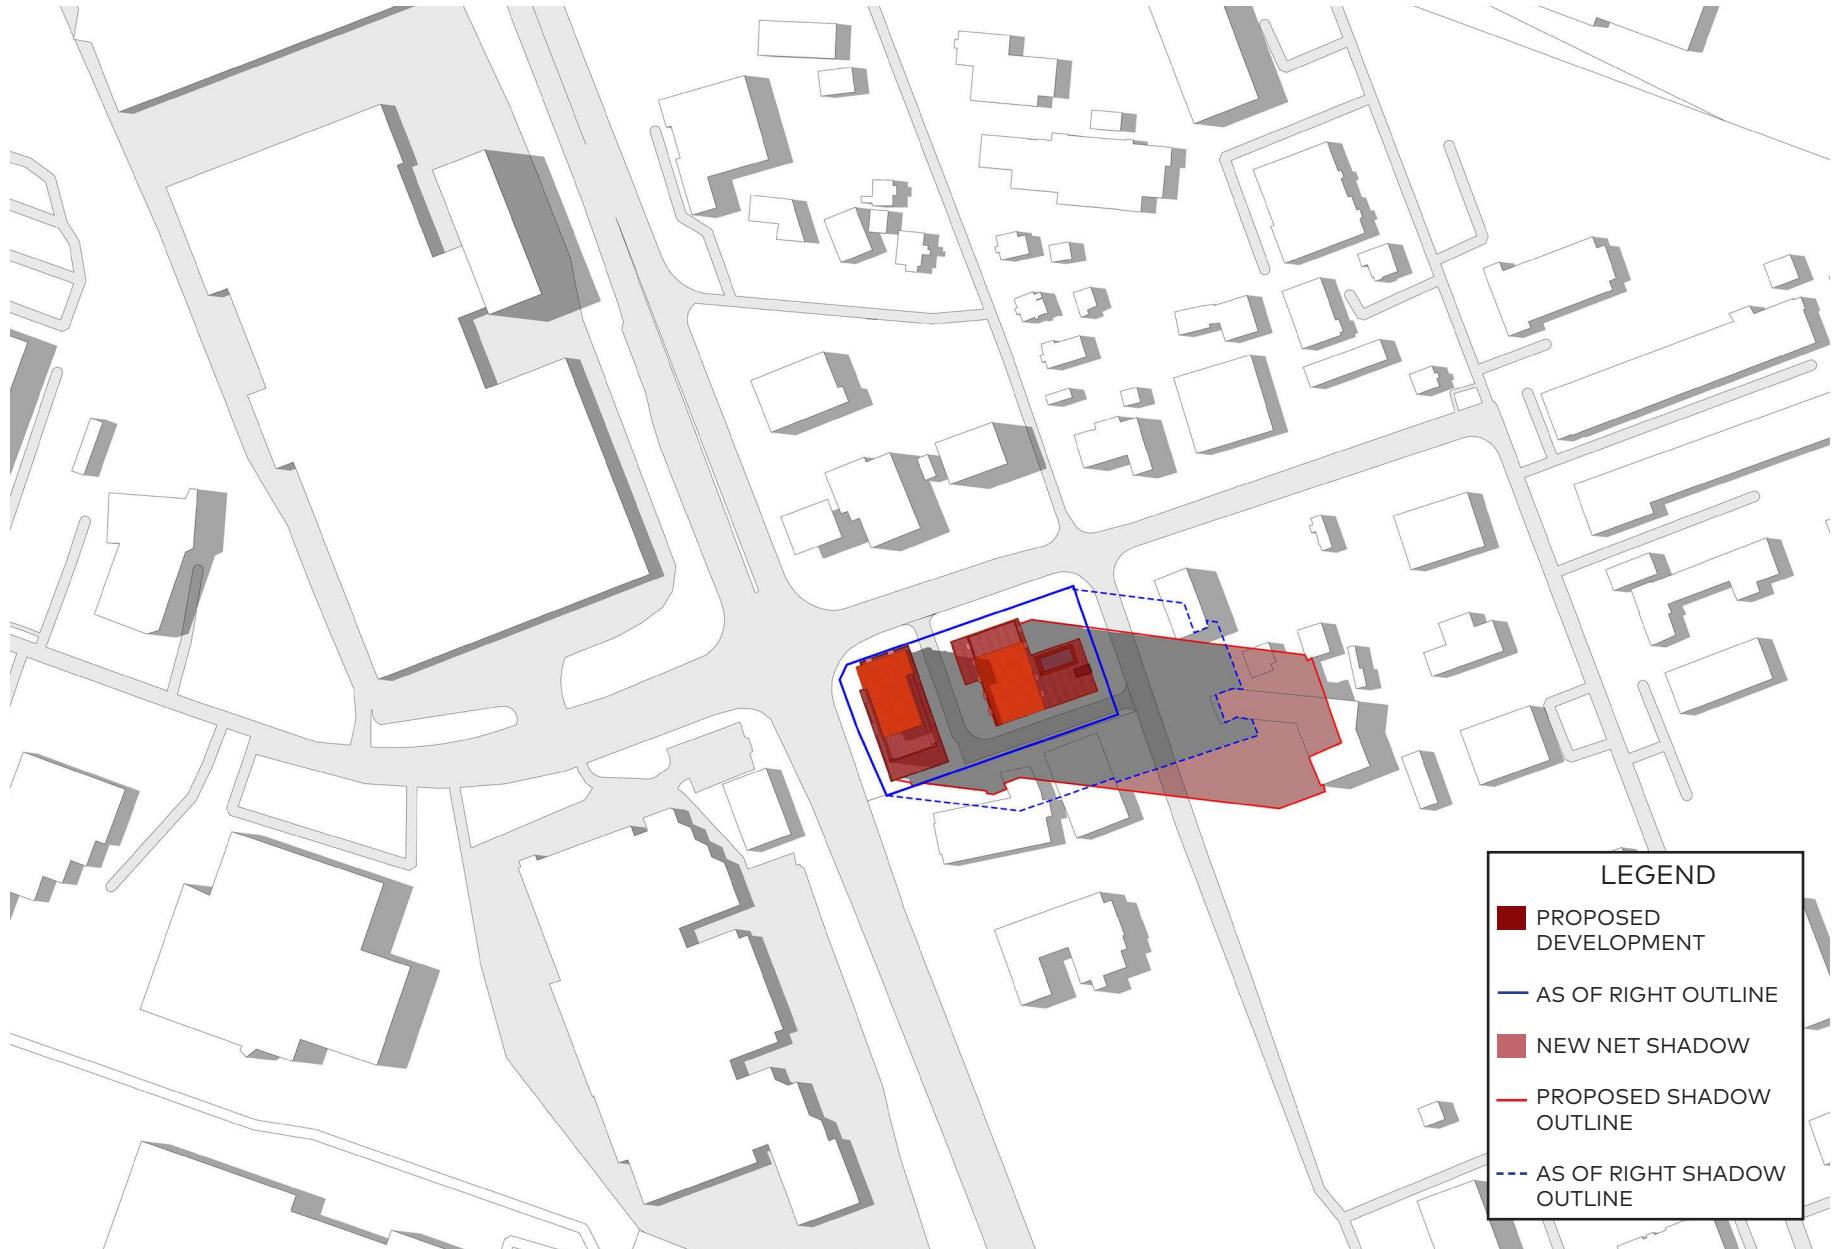

June 21, 5pm

LEGEND

- PROPOSED DEVELOPMENT
- AS OF RIGHT OUTLINE
- NEW NET SHADOW
- PROPOSED SHADOW OUTLINE
- - - AS OF RIGHT SHADOW OUTLINE

June 21, 6pm

LEGEND

- PROPOSED DEVELOPMENT
- AS OF RIGHT OUTLINE
- NEW NET SHADOW
- PROPOSED SHADOW OUTLINE
- - - AS OF RIGHT SHADOW OUTLINE

June 21, 7pm

June 21, 8pm

June 21, 8:55pm

September 21, 6:49am

September 21, 8am

LEGEND

- PROPOSED DEVELOPMENT
- AS OF RIGHT OUTLINE
- NEW NET SHADOW
- PROPOSED SHADOW OUTLINE
- AS OF RIGHT SHADOW OUTLINE

September 21, 10am

LEGEND

- PROPOSED DEVELOPMENT
- AS OF RIGHT OUTLINE
- NEW NET SHADOW
- PROPOSED SHADOW OUTLINE
- - - AS OF RIGHT SHADOW OUTLINE

September 21, 11am

LEGEND

- PROPOSED DEVELOPMENT
- AS OF RIGHT OUTLINE
- NEW NET SHADOW
- PROPOSED SHADOW OUTLINE
- - - AS OF RIGHT SHADOW OUTLINE

September 21, 12pm

LEGEND

- PROPOSED DEVELOPMENT
- AS OF RIGHT OUTLINE
- NEW NET SHADOW
- PROPOSED SHADOW OUTLINE
- - - AS OF RIGHT SHADOW OUTLINE

September 21, 1pm

LEGEND

- PROPOSED DEVELOPMENT
- AS OF RIGHT OUTLINE
- NEW NET SHADOW
- PROPOSED SHADOW OUTLINE
- - - AS OF RIGHT SHADOW OUTLINE