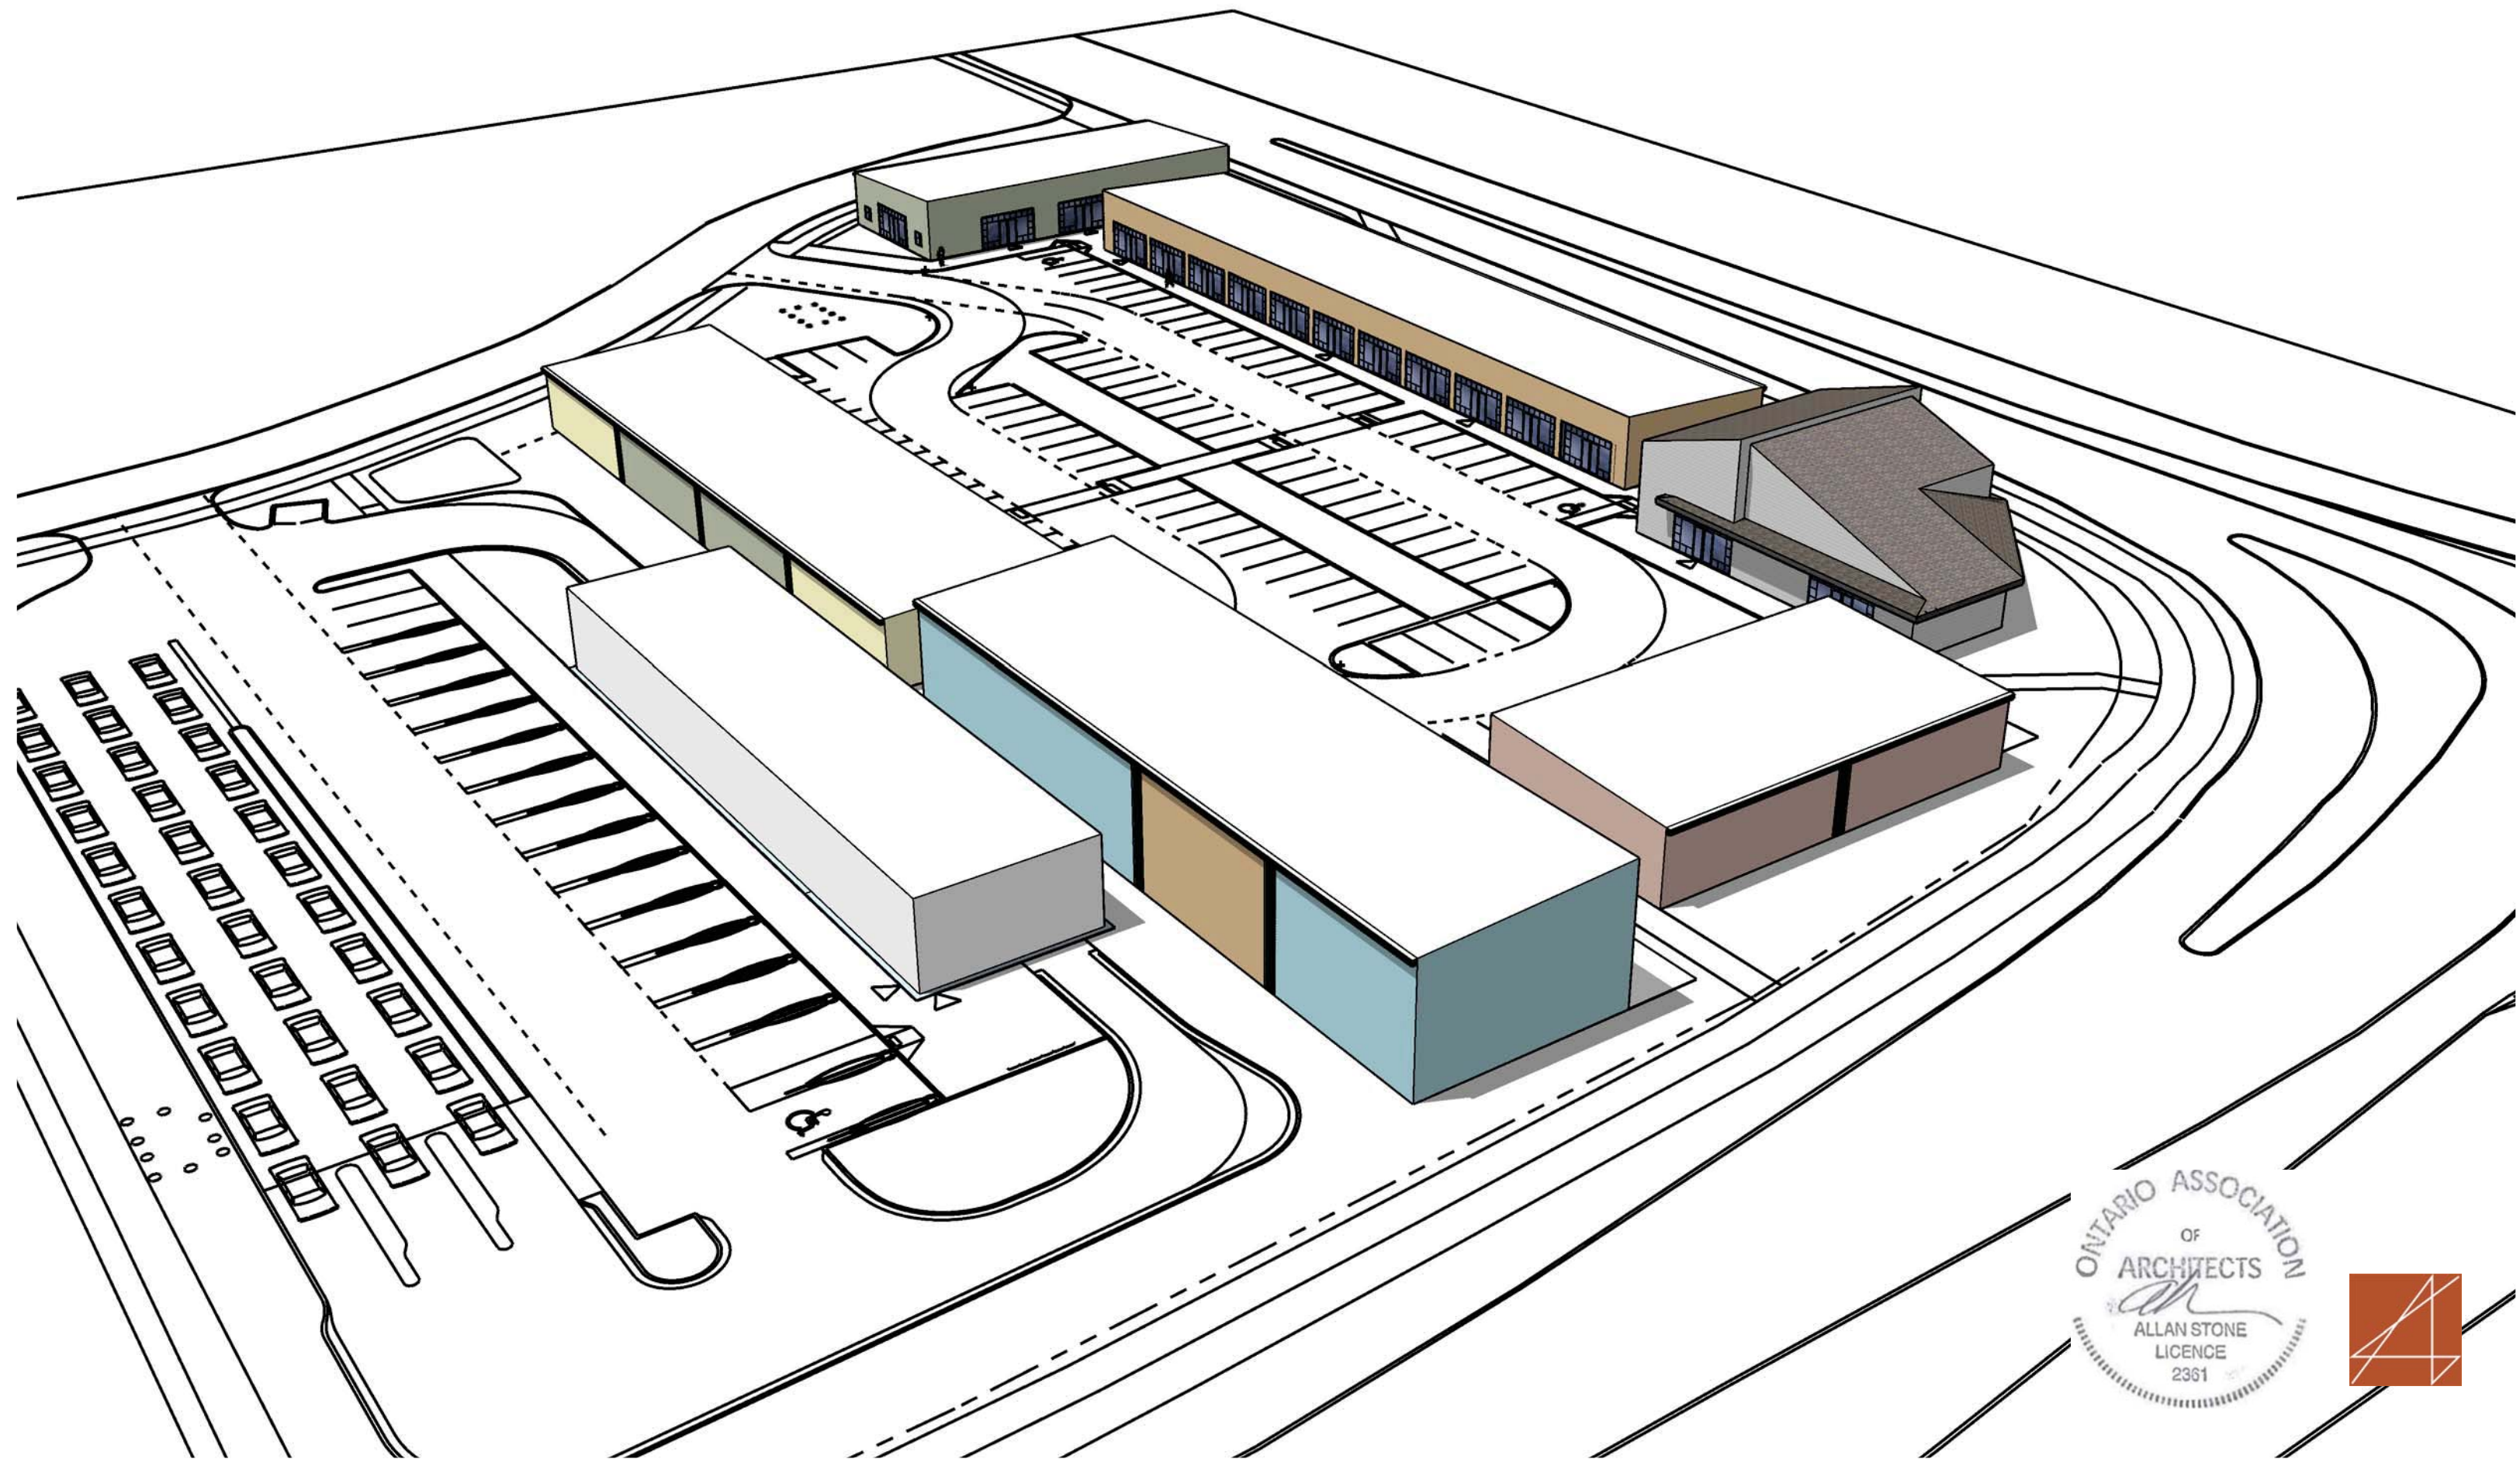

VIEW FROM PALLADIUM DRIVE

VIEW FROM CAMPEAU DRIVE

PROPOSED COMMERCIAL DEVELOPMENT
3095 PALLADIUM DRIVE • OTTAWA • ONTARIO

610-160 Baldwin Street
Toronto Ontario M5T 3K7
allan@ajsarchitect.com
T 416.550.1585

BUILDING ELEVATIONS

1:400 A300r00
DATE: Jun 19, 2023 - 1:10pm

ONTARIO ASSOCIATION
OF
ARCHITECTS
AS
ALLAN STONE
LICENCE
2361

ONTARIO ASSOCIATION
OF
ARCHITECTS
AS
ALLAN STONE
LICENCE
2361

ONTARIO ASSOCIATION
OF
ARCHITECTS
AS
ALLAN STONE
LICENCE
2361

ONTARIO ASSOCIATION
OF
ARCHITECTS
AS
ALLAN STONE
LICENCE
2361