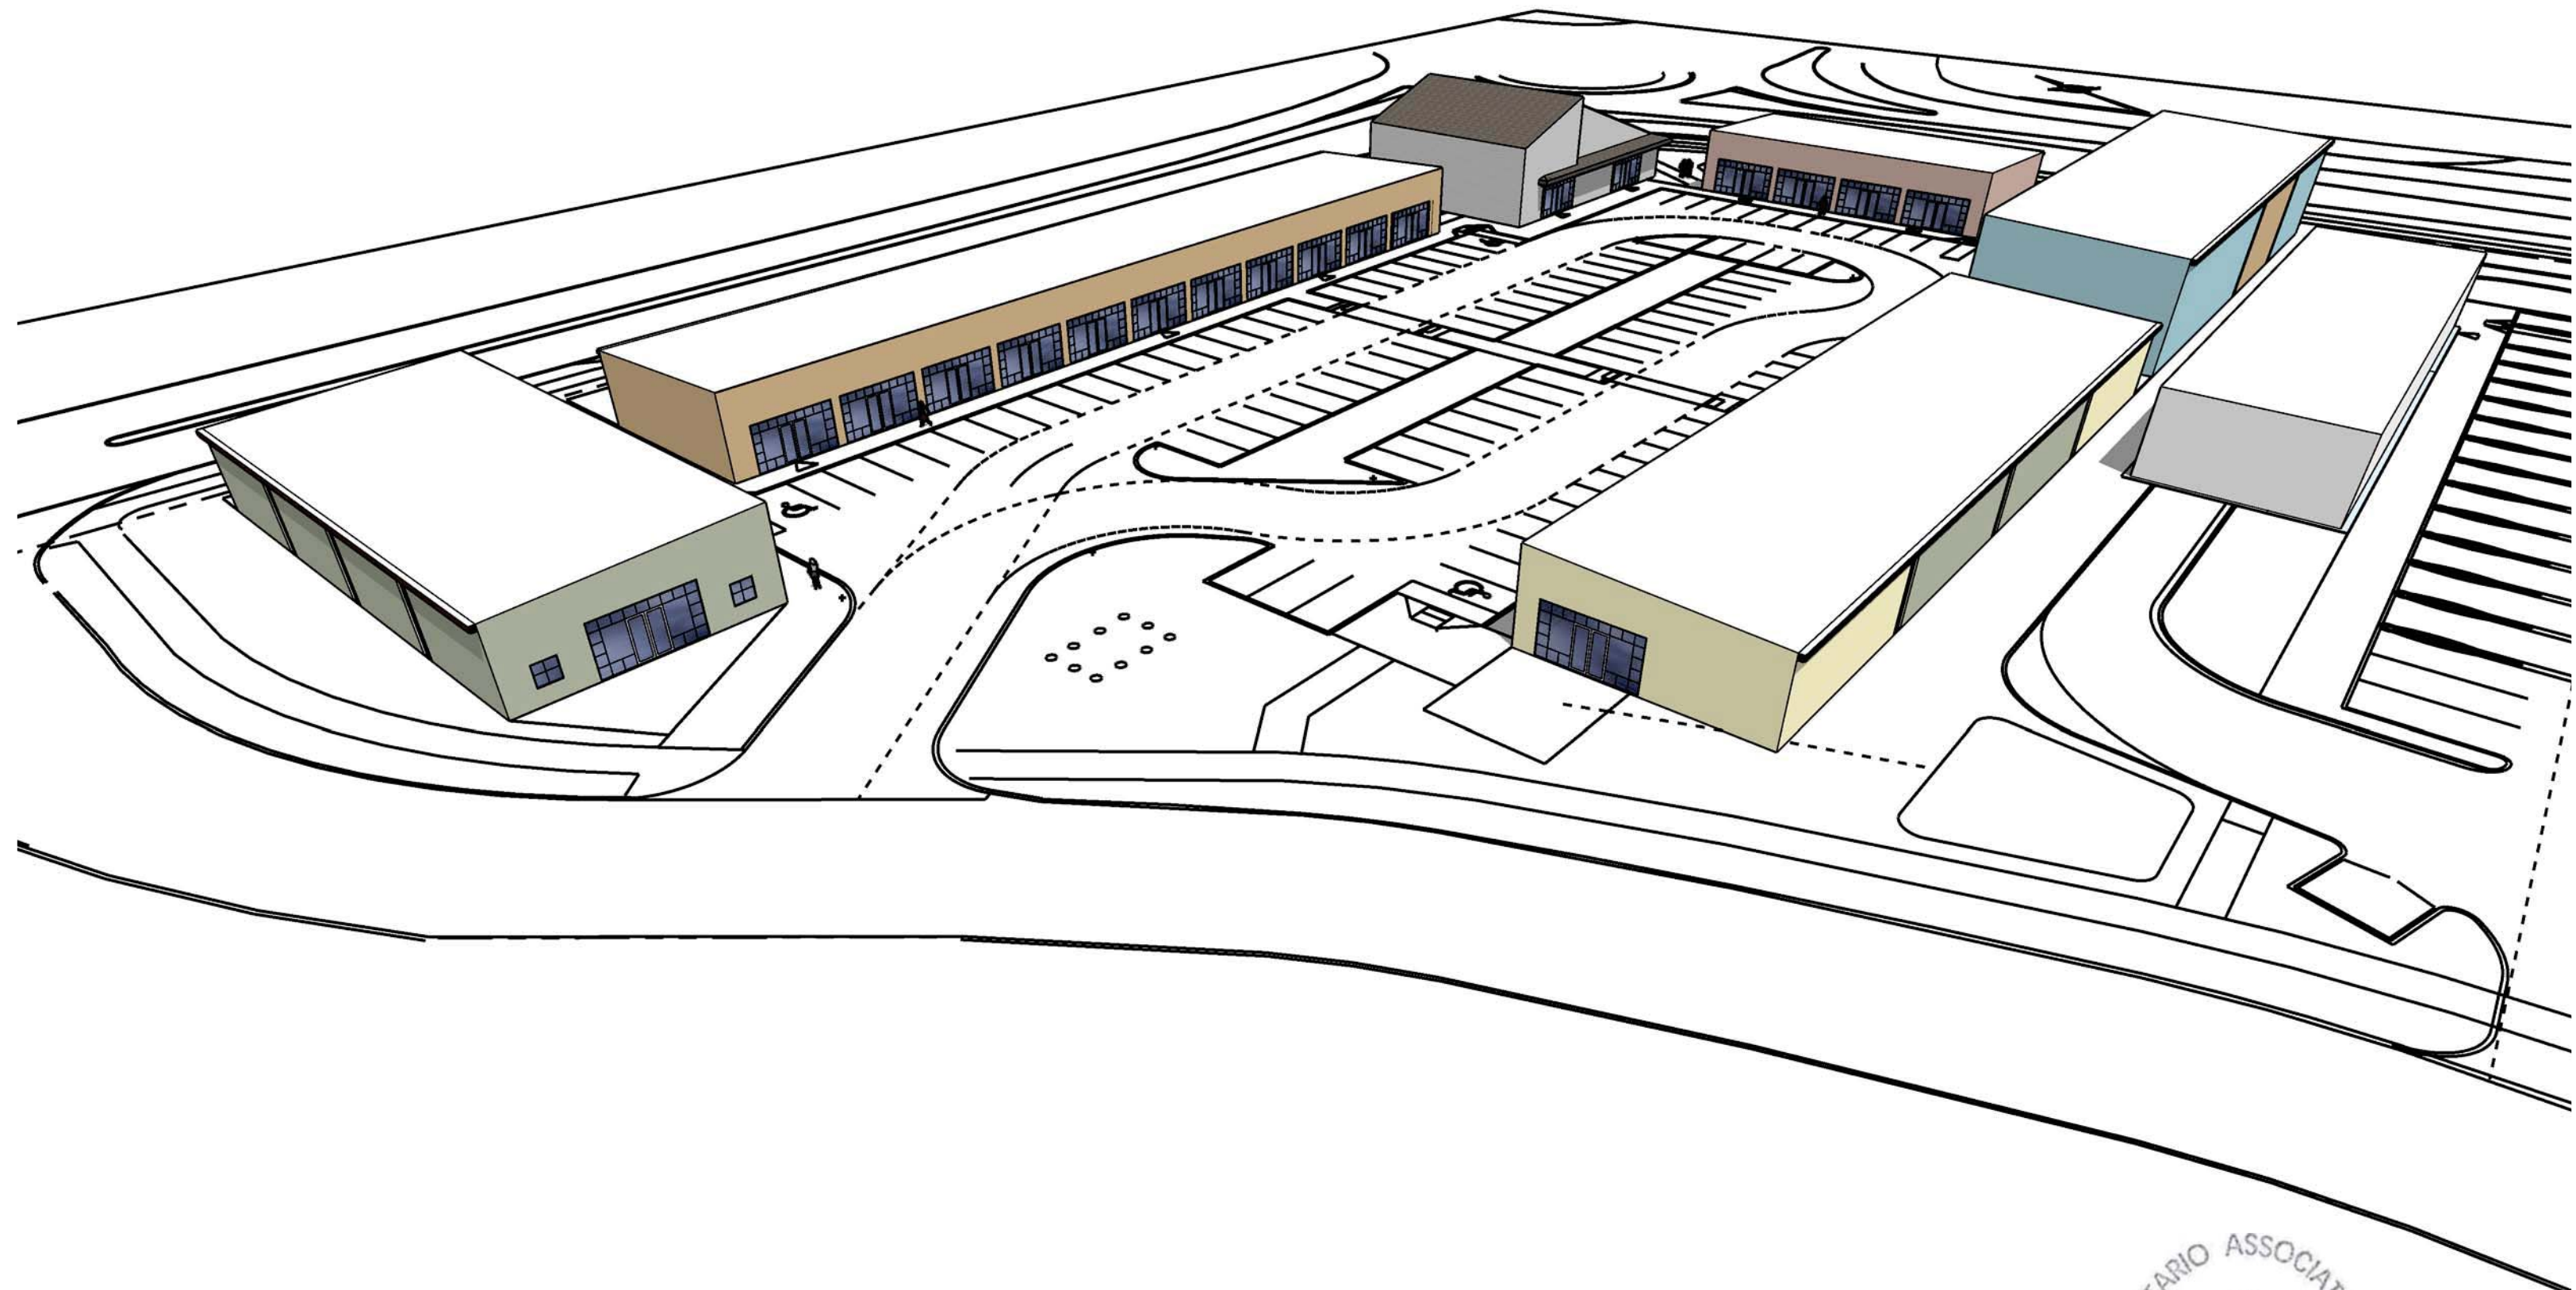

VIEW FROM PALLADIUM DRIVE

VIEW FROM CAMPEAU DRIVE

PROPOSED COMMERCIAL DEVELOPMENT
3095 PALLADIUM DRIVE • OTTAWA • ONTARIO

610-160 Baldwin Street
Toronto Ontario M5T 3K7
allan@ajsarchitect.com
T 416.550.1585

BUILDING ELEVATIONS

1:400 A300r00
DATE: Jun 19, 2023 - 1:10pm

ONTARIO ASSOCIATION
OF
ARCHITECTS
AS
ALLAN STONE
LICENCE
2361

ONTARIO ASSOCIATION
OF
ARCHITECTS
AS
ALLAN STONE
LICENCE
2361

ONTARIO ASSOCIATION
OF
ARCHITECTS
AS
ALLAN STONE
LICENCE
2361