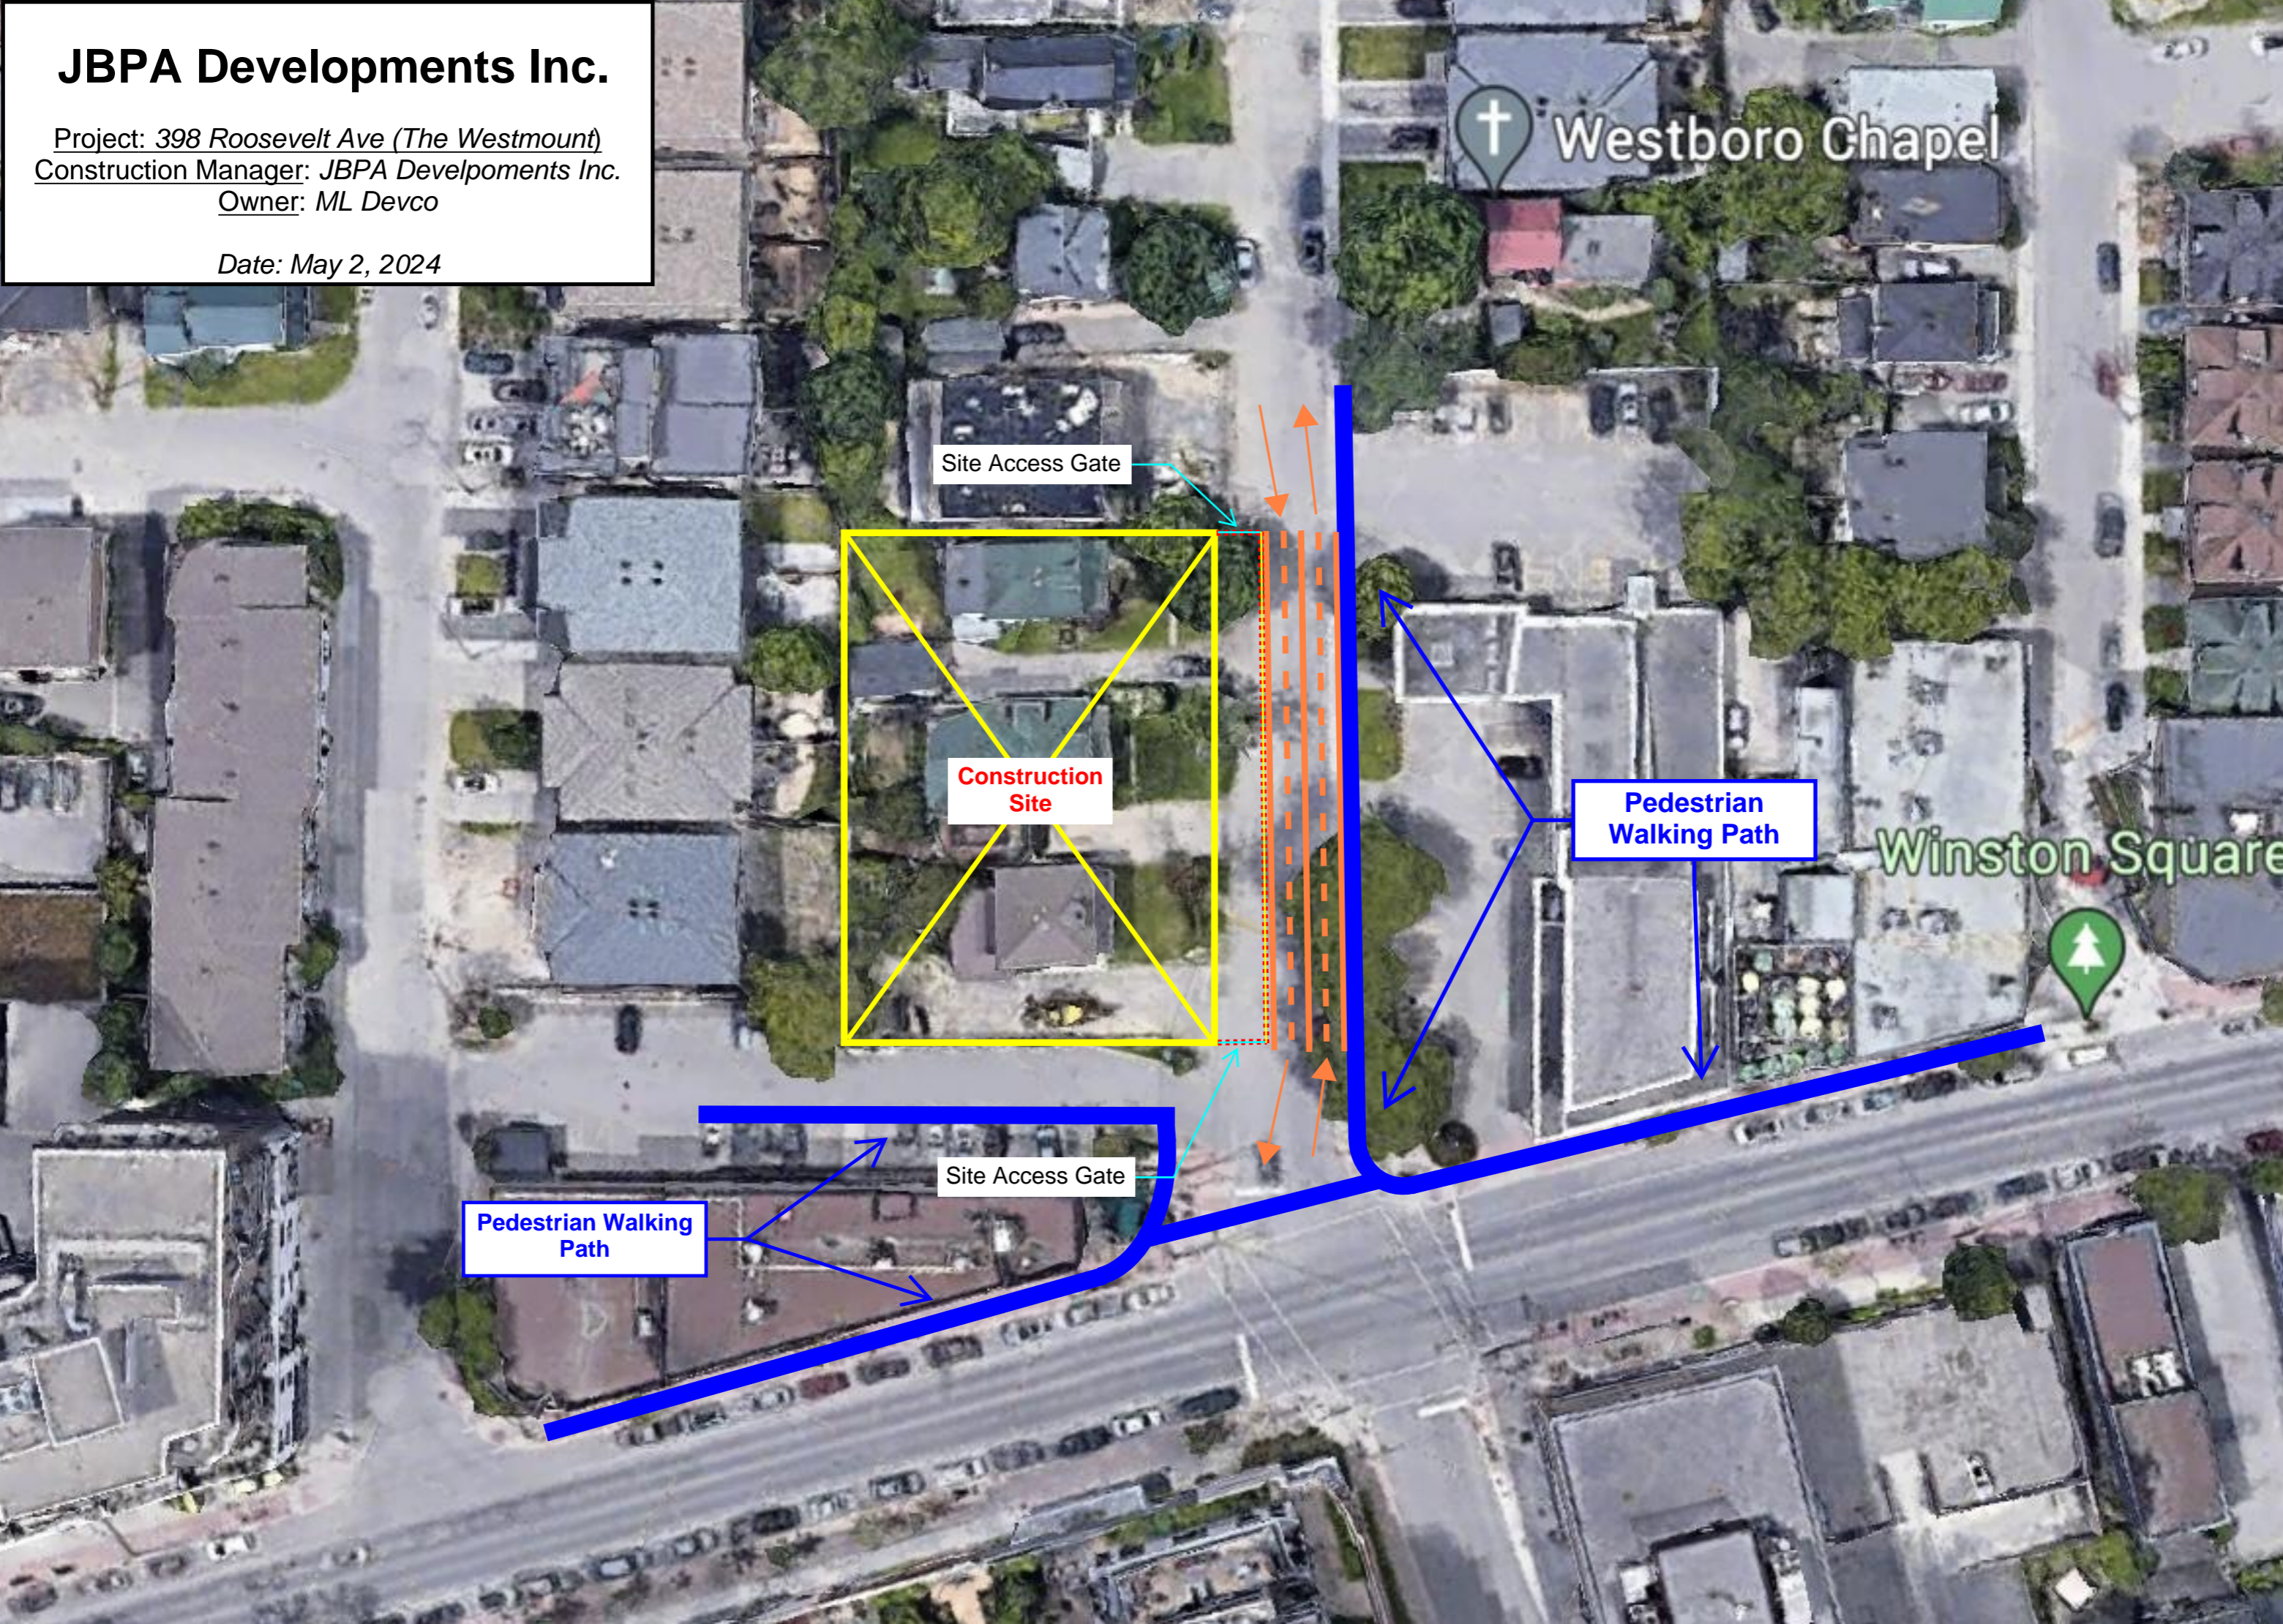

# JBPA Developments Inc.

Project: 398 Roosevelt Ave (The Westmount)  
Construction Manager: JBPA Developments Inc.  
Owner: ML Devco

Date: May 2, 2024

Site Access Gate

Construction Site

Pedestrian Walking Path

Westboro Chapel

Winston Square

Site Access Gate

Pedestrian Walking Path