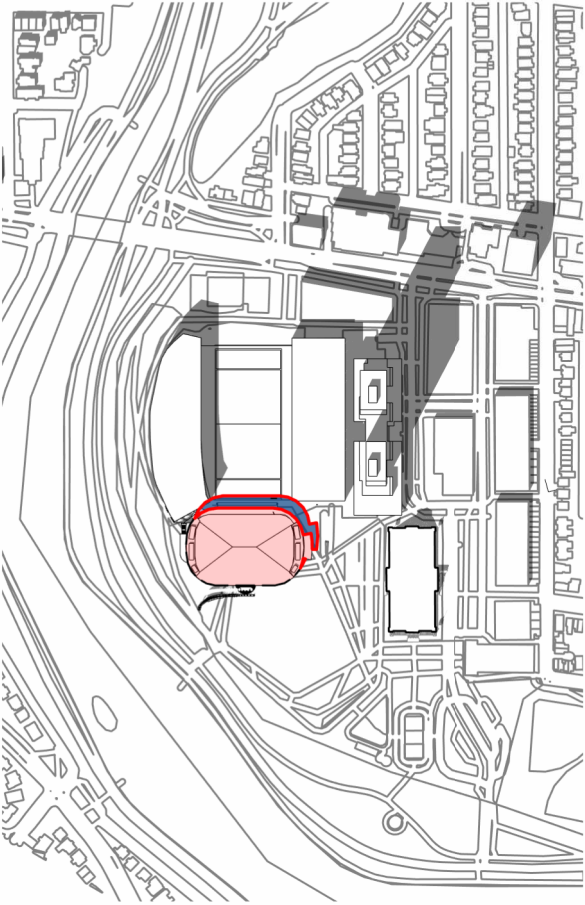

SHADOW LEGEND

- PROPOSED SHADOW LINE
- PROPOSED DEVELOPMENT
- NEW NET SHADOW

15:00
DECEMBER 21ST

SITE LEGEND

- 1 EXISTING NORTH STANDS
- 2 SOUTH STANDS
- 3 GREAT LAWN
- 4 ABERDEEN PAVILION

SHADOW LEGEND

- PROPOSED SHADOW LINE
- PROPOSED DEVELOPMENT
- NEW NET SHADOW

08:00
JUNE 21ST

SITE LEGEND

- 1 EXISTING NORTH STANDS
- 2 SOUTH STANDS
- 3 GREAT LAWN
- 4 ABERDEEN PAVILION

SHADOW LEGEND

- PROPOSED SHADOW LINE
- PROPOSED DEVELOPMENT
- NEW NET SHADOW

14:00
JUNE 21ST

SITE LEGEND

- 1 EXISTING NORTH STANDS
- 2 SOUTH STANDS
- 3 GREAT LAWN
- 4 ABERDEEN PAVILION

SHADOW LEGEND

- PROPOSED SHADOW LINE
- PROPOSED DEVELOPMENT
- NEW NET SHADOW

20:00
JUNE 21ST

JUNE 21ST

08:00

DEC 21ST

09:00

SEPT 21ST

08:00

14:00

12:00

13:00

20:00

15:00

18:00