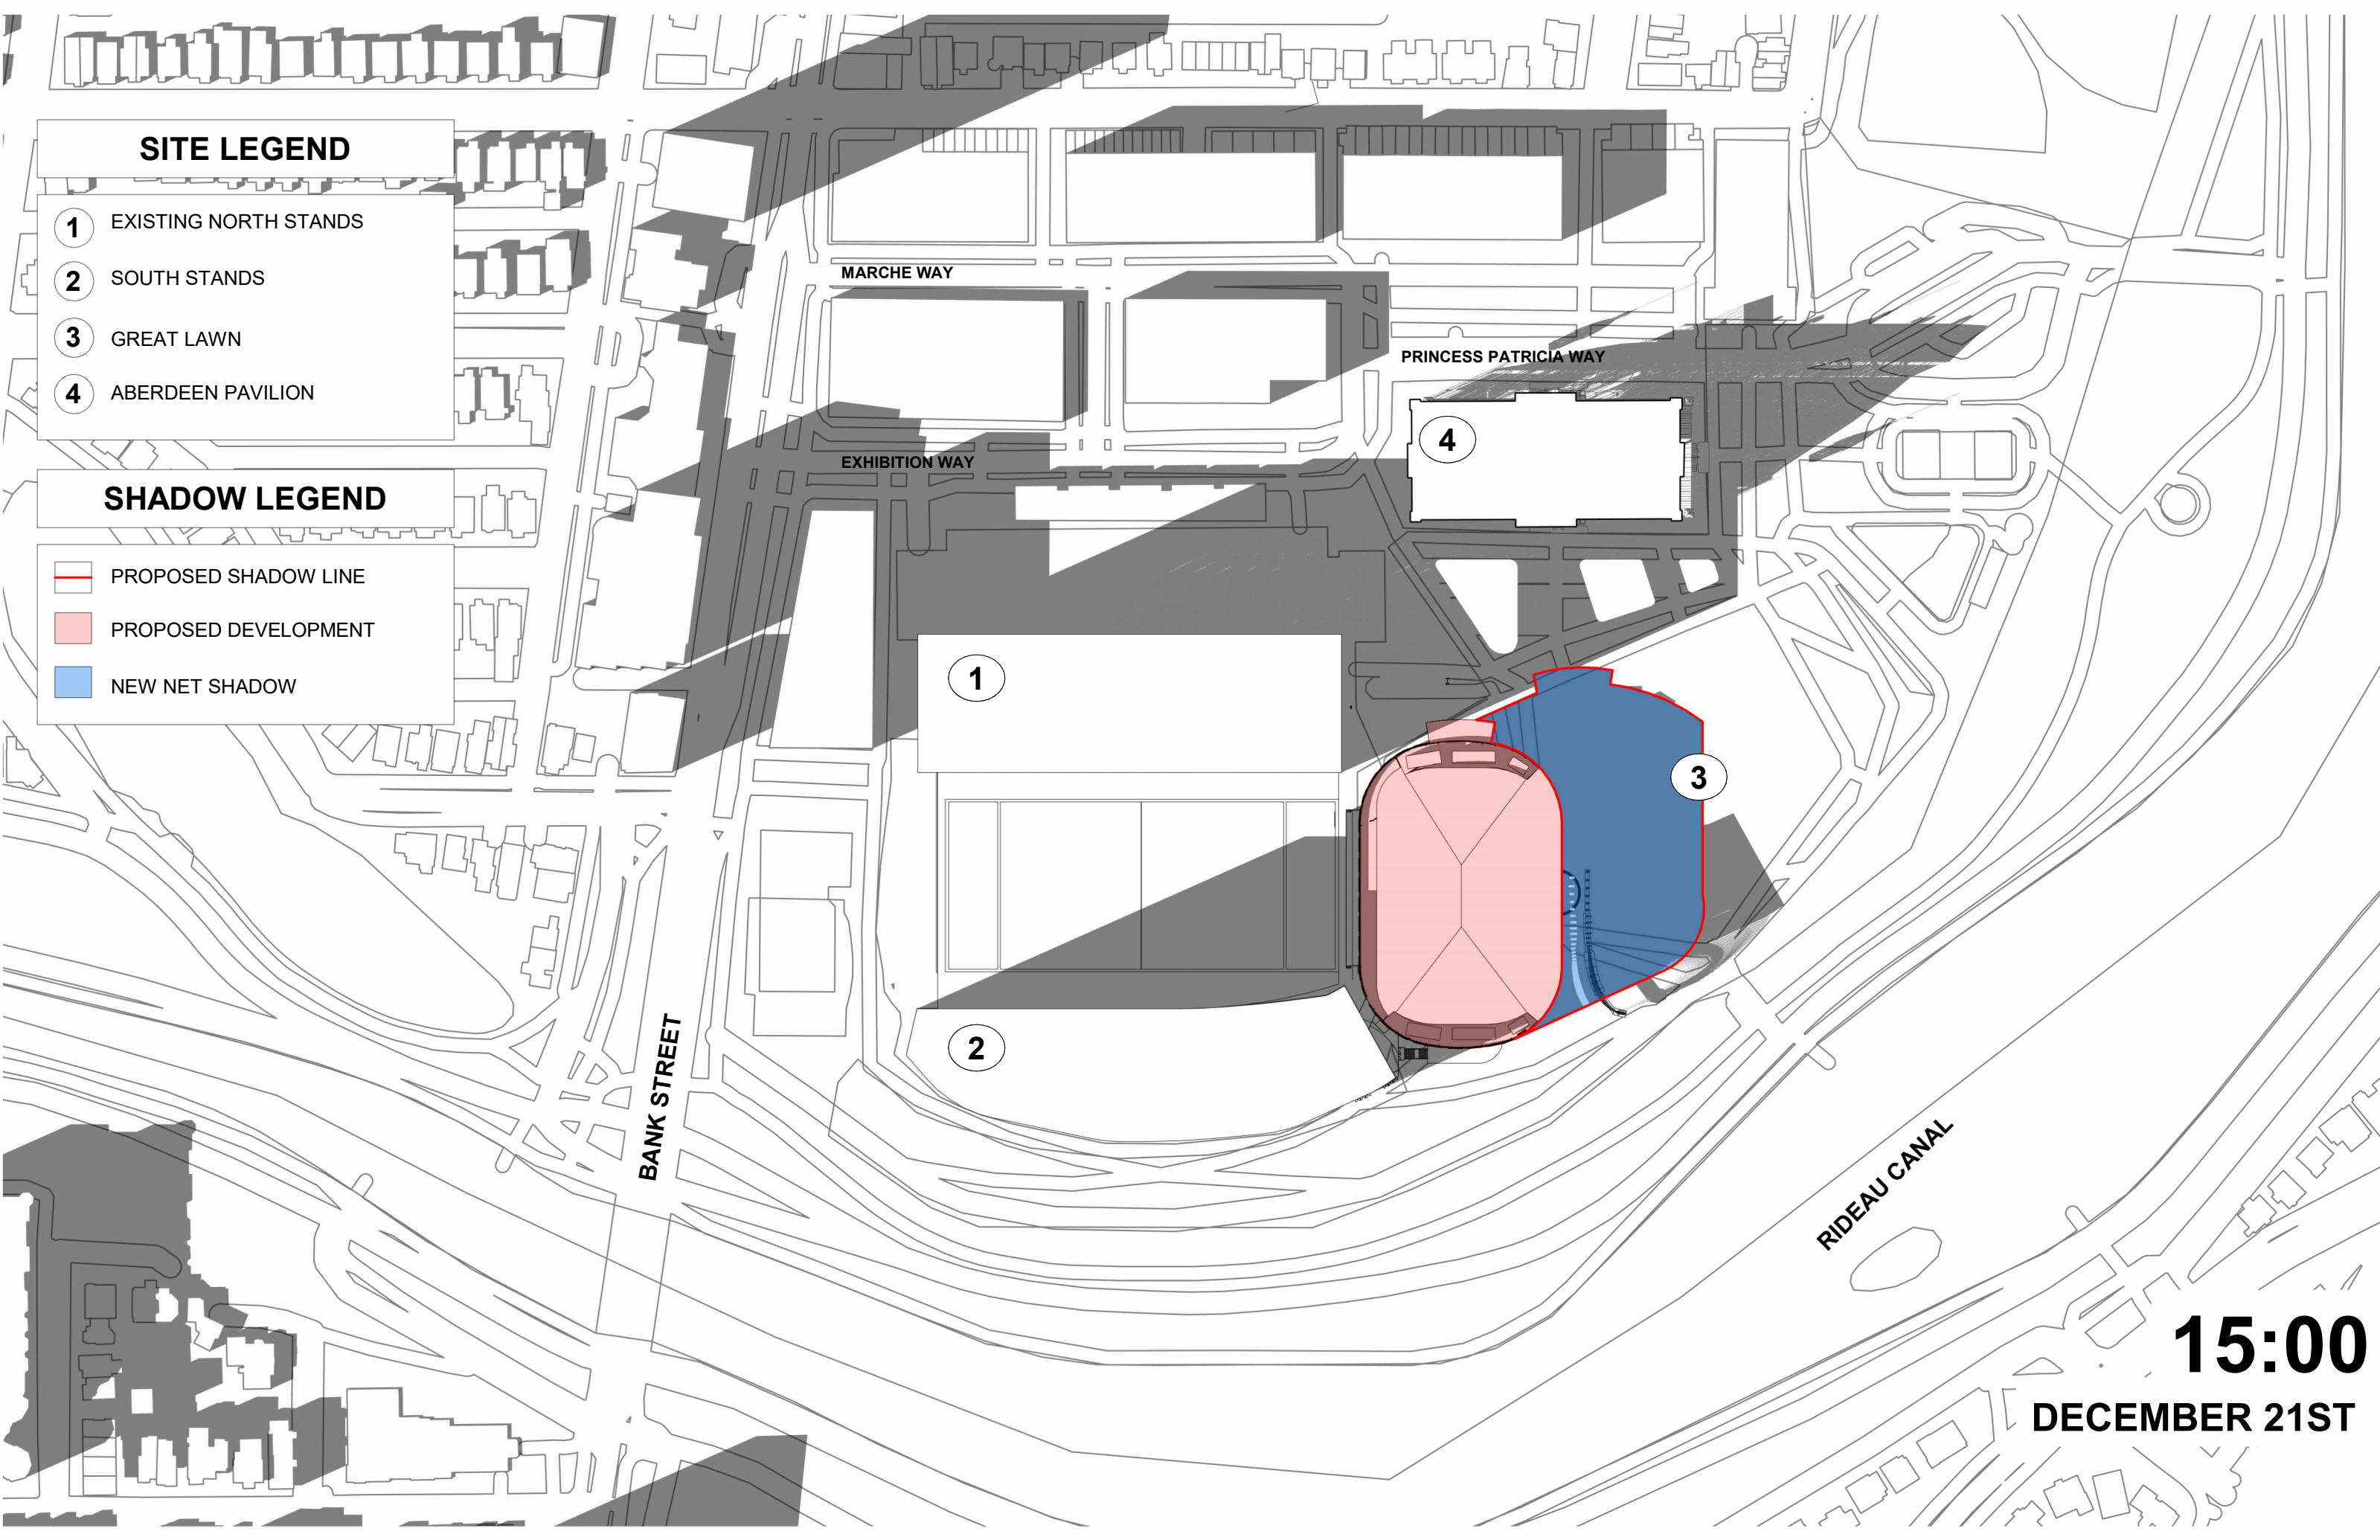

SITE LEGEND

- 1 EXISTING NORTH STANDS
- 2 SOUTH STANDS
- 3 GREAT LAWN
- 4 ABERDEEN PAVILION

SHADOW LEGEND

- PROPOSED SHADOW LINE
- PROPOSED DEVELOPMENT
- NEW NET SHADOW

12:00
DECEMBER 21ST

SITE LEGEND

- 1 EXISTING NORTH STANDS
- 2 SOUTH STANDS
- 3 GREAT LAWN
- 4 ABERDEEN PAVILION

SHADOW LEGEND

- PROPOSED SHADOW LINE
- PROPOSED DEVELOPMENT
- NEW NET SHADOW

15:00
DECEMBER 21ST

SITE LEGEND

- 1 EXISTING NORTH STANDS
- 2 SOUTH STANDS
- 3 GREAT LAWN
- 4 ABERDEEN PAVILION

SHADOW LEGEND

- PROPOSED SHADOW LINE
- PROPOSED DEVELOPMENT
- NEW NET SHADOW

- 1 EXISTING NORTH STANDS
- 2 SOUTH STANDS
- 3 GREAT LAWN
- 4 ABERDEEN PAVILION

SHADOW LEGEND

- PROPOSED SHADOW LINE
- PROPOSED DEVELOPMENT
- NEW NET SHADOW

20:00
JUNE 21ST

JUNE 21ST

08:00

DEC 21ST

09:00

SEPT 21ST

08:00

14:00

12:00

13:00

20:00

15:00

18:00