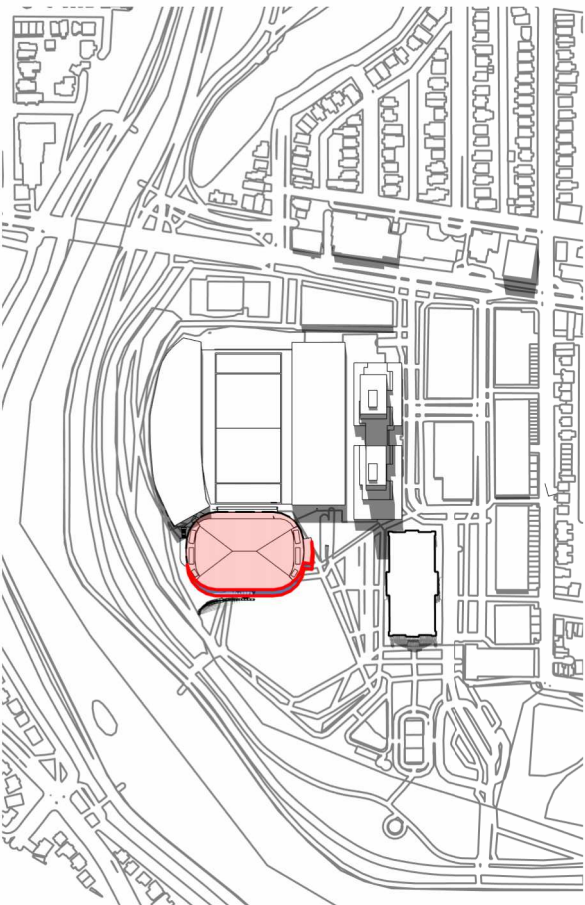

SHADOW LEGEND

- PROPOSED SHADOW LINE
- PROPOSED DEVELOPMENT
- NEW NET SHADOW

15:00
DECEMBER 21ST

SITE LEGEND

- 1 EXISTING NORTH STANDS
- 2 SOUTH STANDS
- 3 GREAT LAWN
- 4 ABERDEEN PAVILION

SHADOW LEGEND

- PROPOSED SHADOW LINE
- PROPOSED DEVELOPMENT
- NEW NET SHADOW

08:00
JUNE 21ST

SITE LEGEND

- 1 EXISTING NORTH STANDS
- 2 SOUTH STANDS
- 3 GREAT LAWN
- 4 ABERDEEN PAVILION

SHADOW LEGEND

- PROPOSED SHADOW LINE
- PROPOSED DEVELOPMENT
- NEW NET SHADOW

14:00
JUNE 21ST

SITE LEGEND

- 1 EXISTING NORTH STANDS
- 2 SOUTH STANDS
- 3 GREAT LAWN
- 4 ABERDEEN PAVILION

SHADOW LEGEND

- PROPOSED SHADOW LINE
- PROPOSED DEVELOPMENT
- NEW NET SHADOW

20:00
JUNE 21ST

JUNE 21ST

08:00

DEC 21ST

09:00

SEPT 21ST

08:00

14:00

12:00

13:00

20:00

15:00

18:00