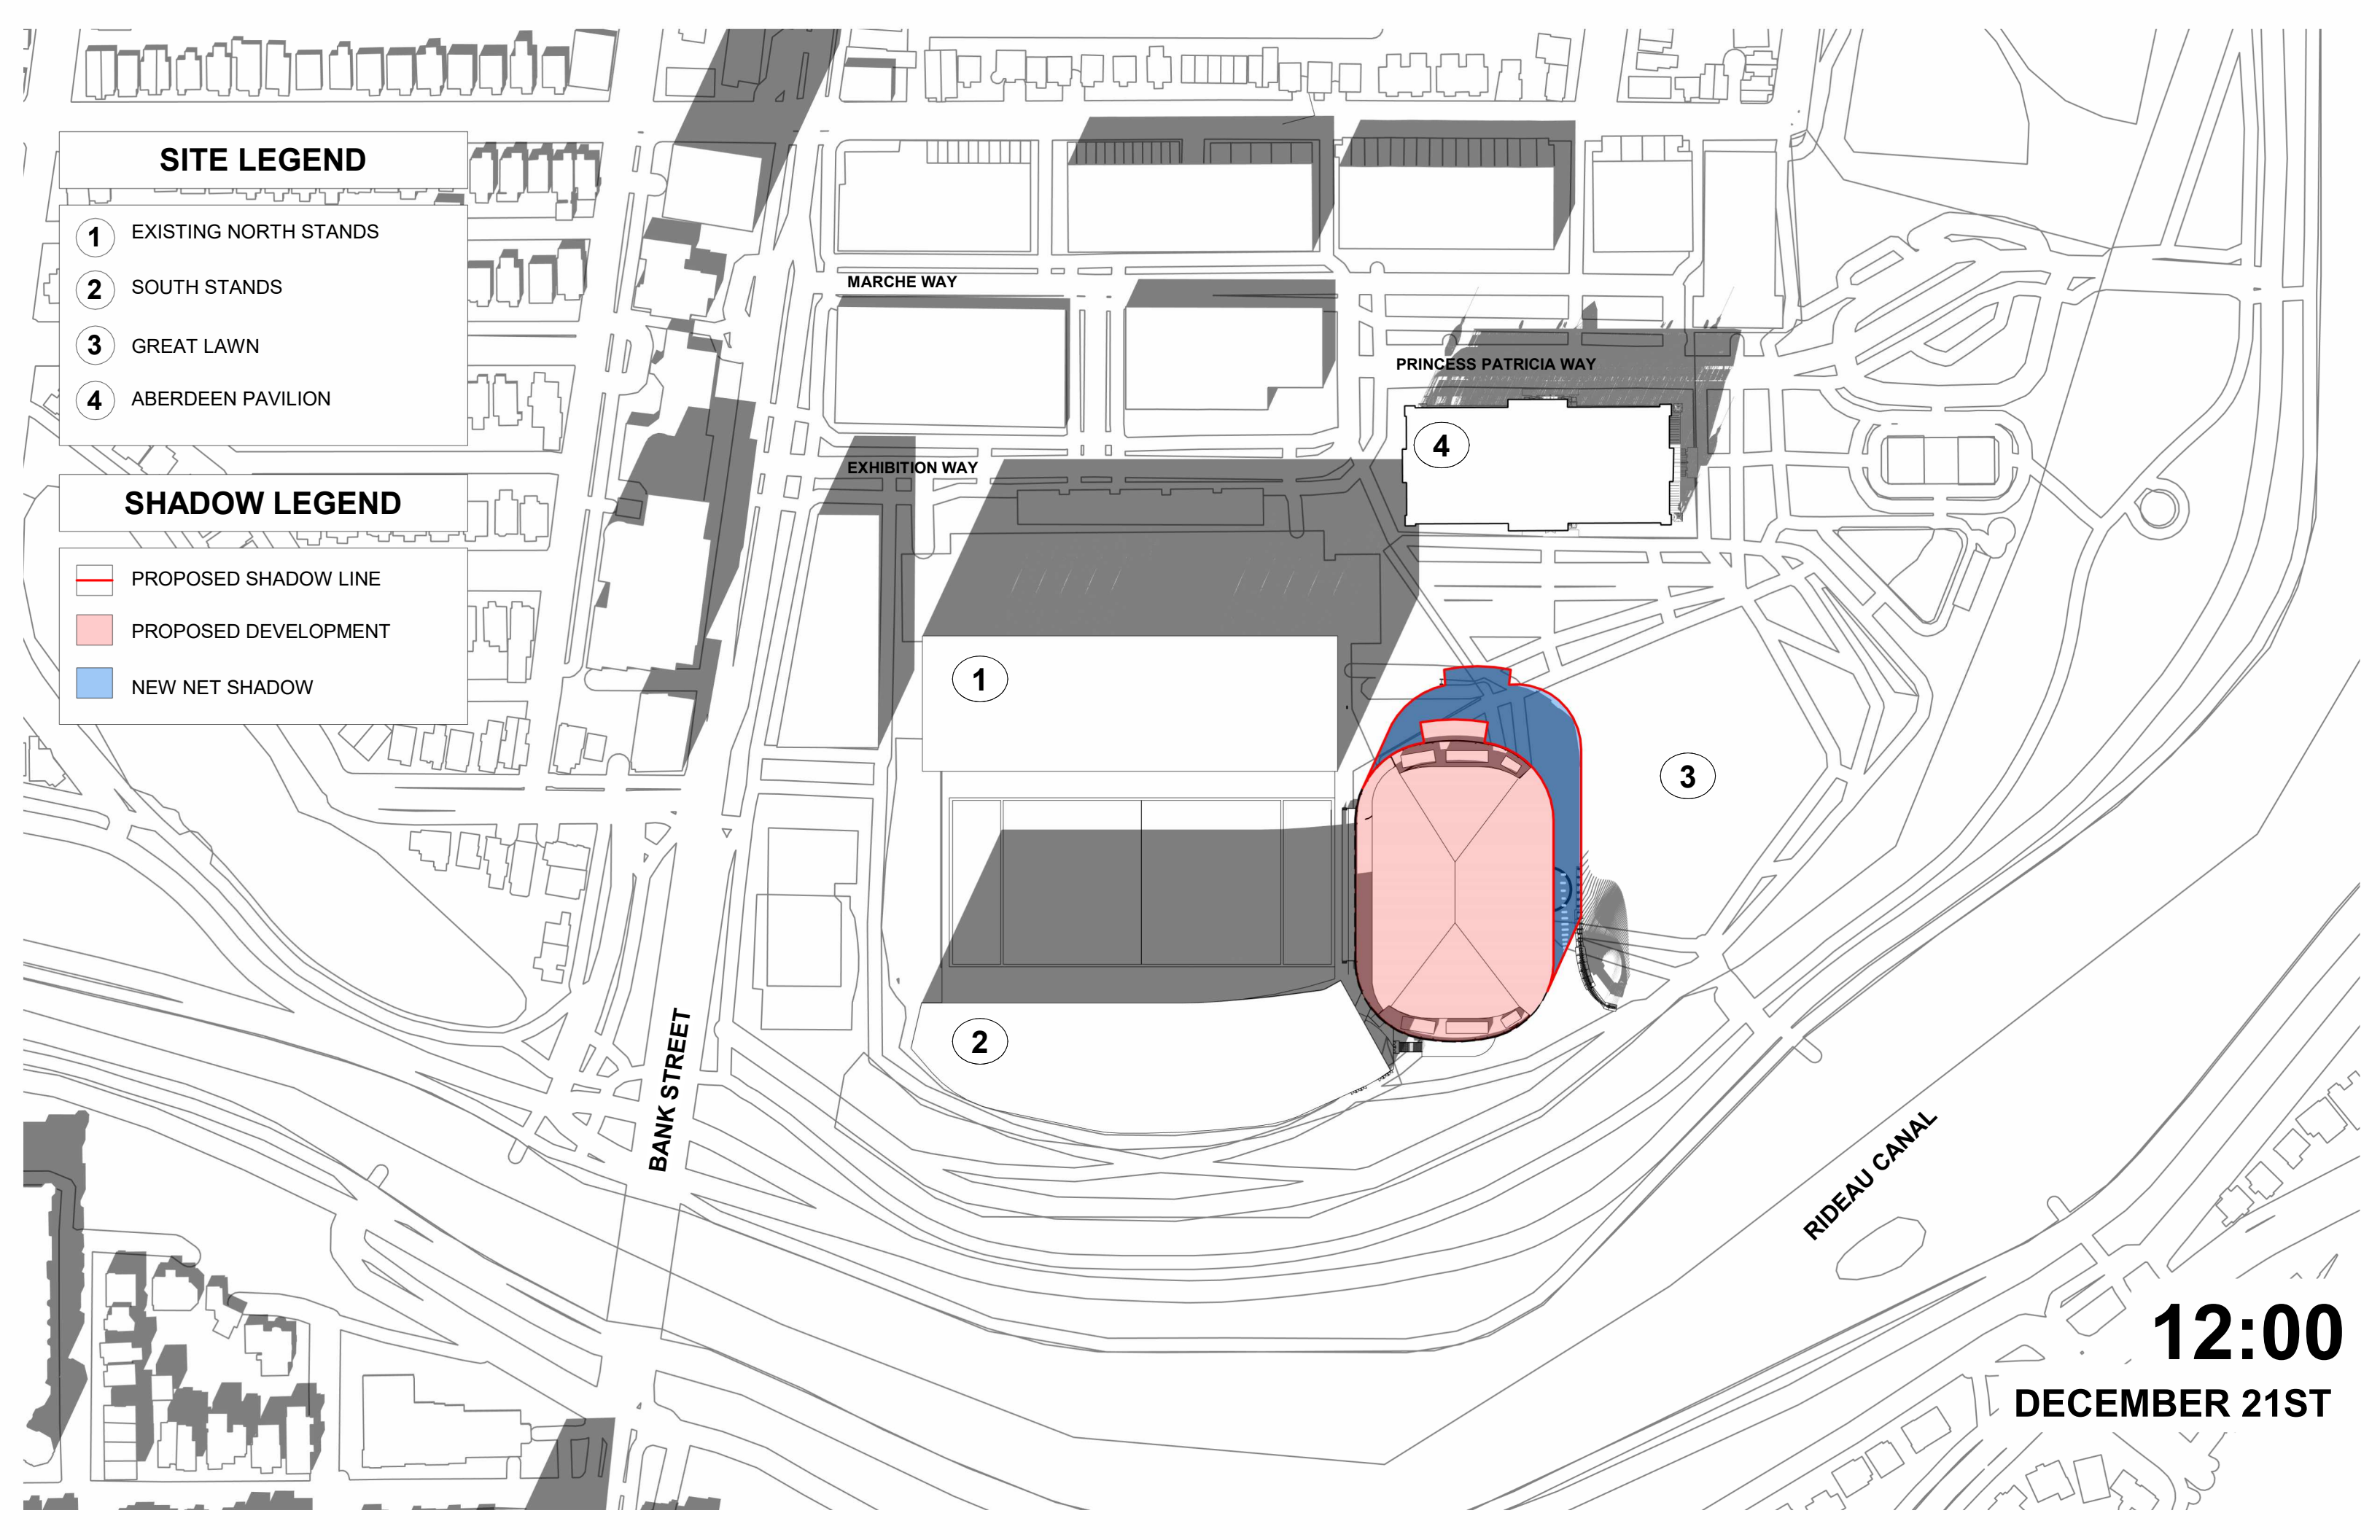

SITE LEGEND

- 1 EXISTING NORTH STANDS
- 2 SOUTH STANDS
- 3 GREAT LAWN
- 4 ABERDEEN PAVILION

SHADOW LEGEND

- PROPOSED SHADOW LINE
- PROPOSED DEVELOPMENT
- NEW NET SHADOW

12:00
DECEMBER 21ST