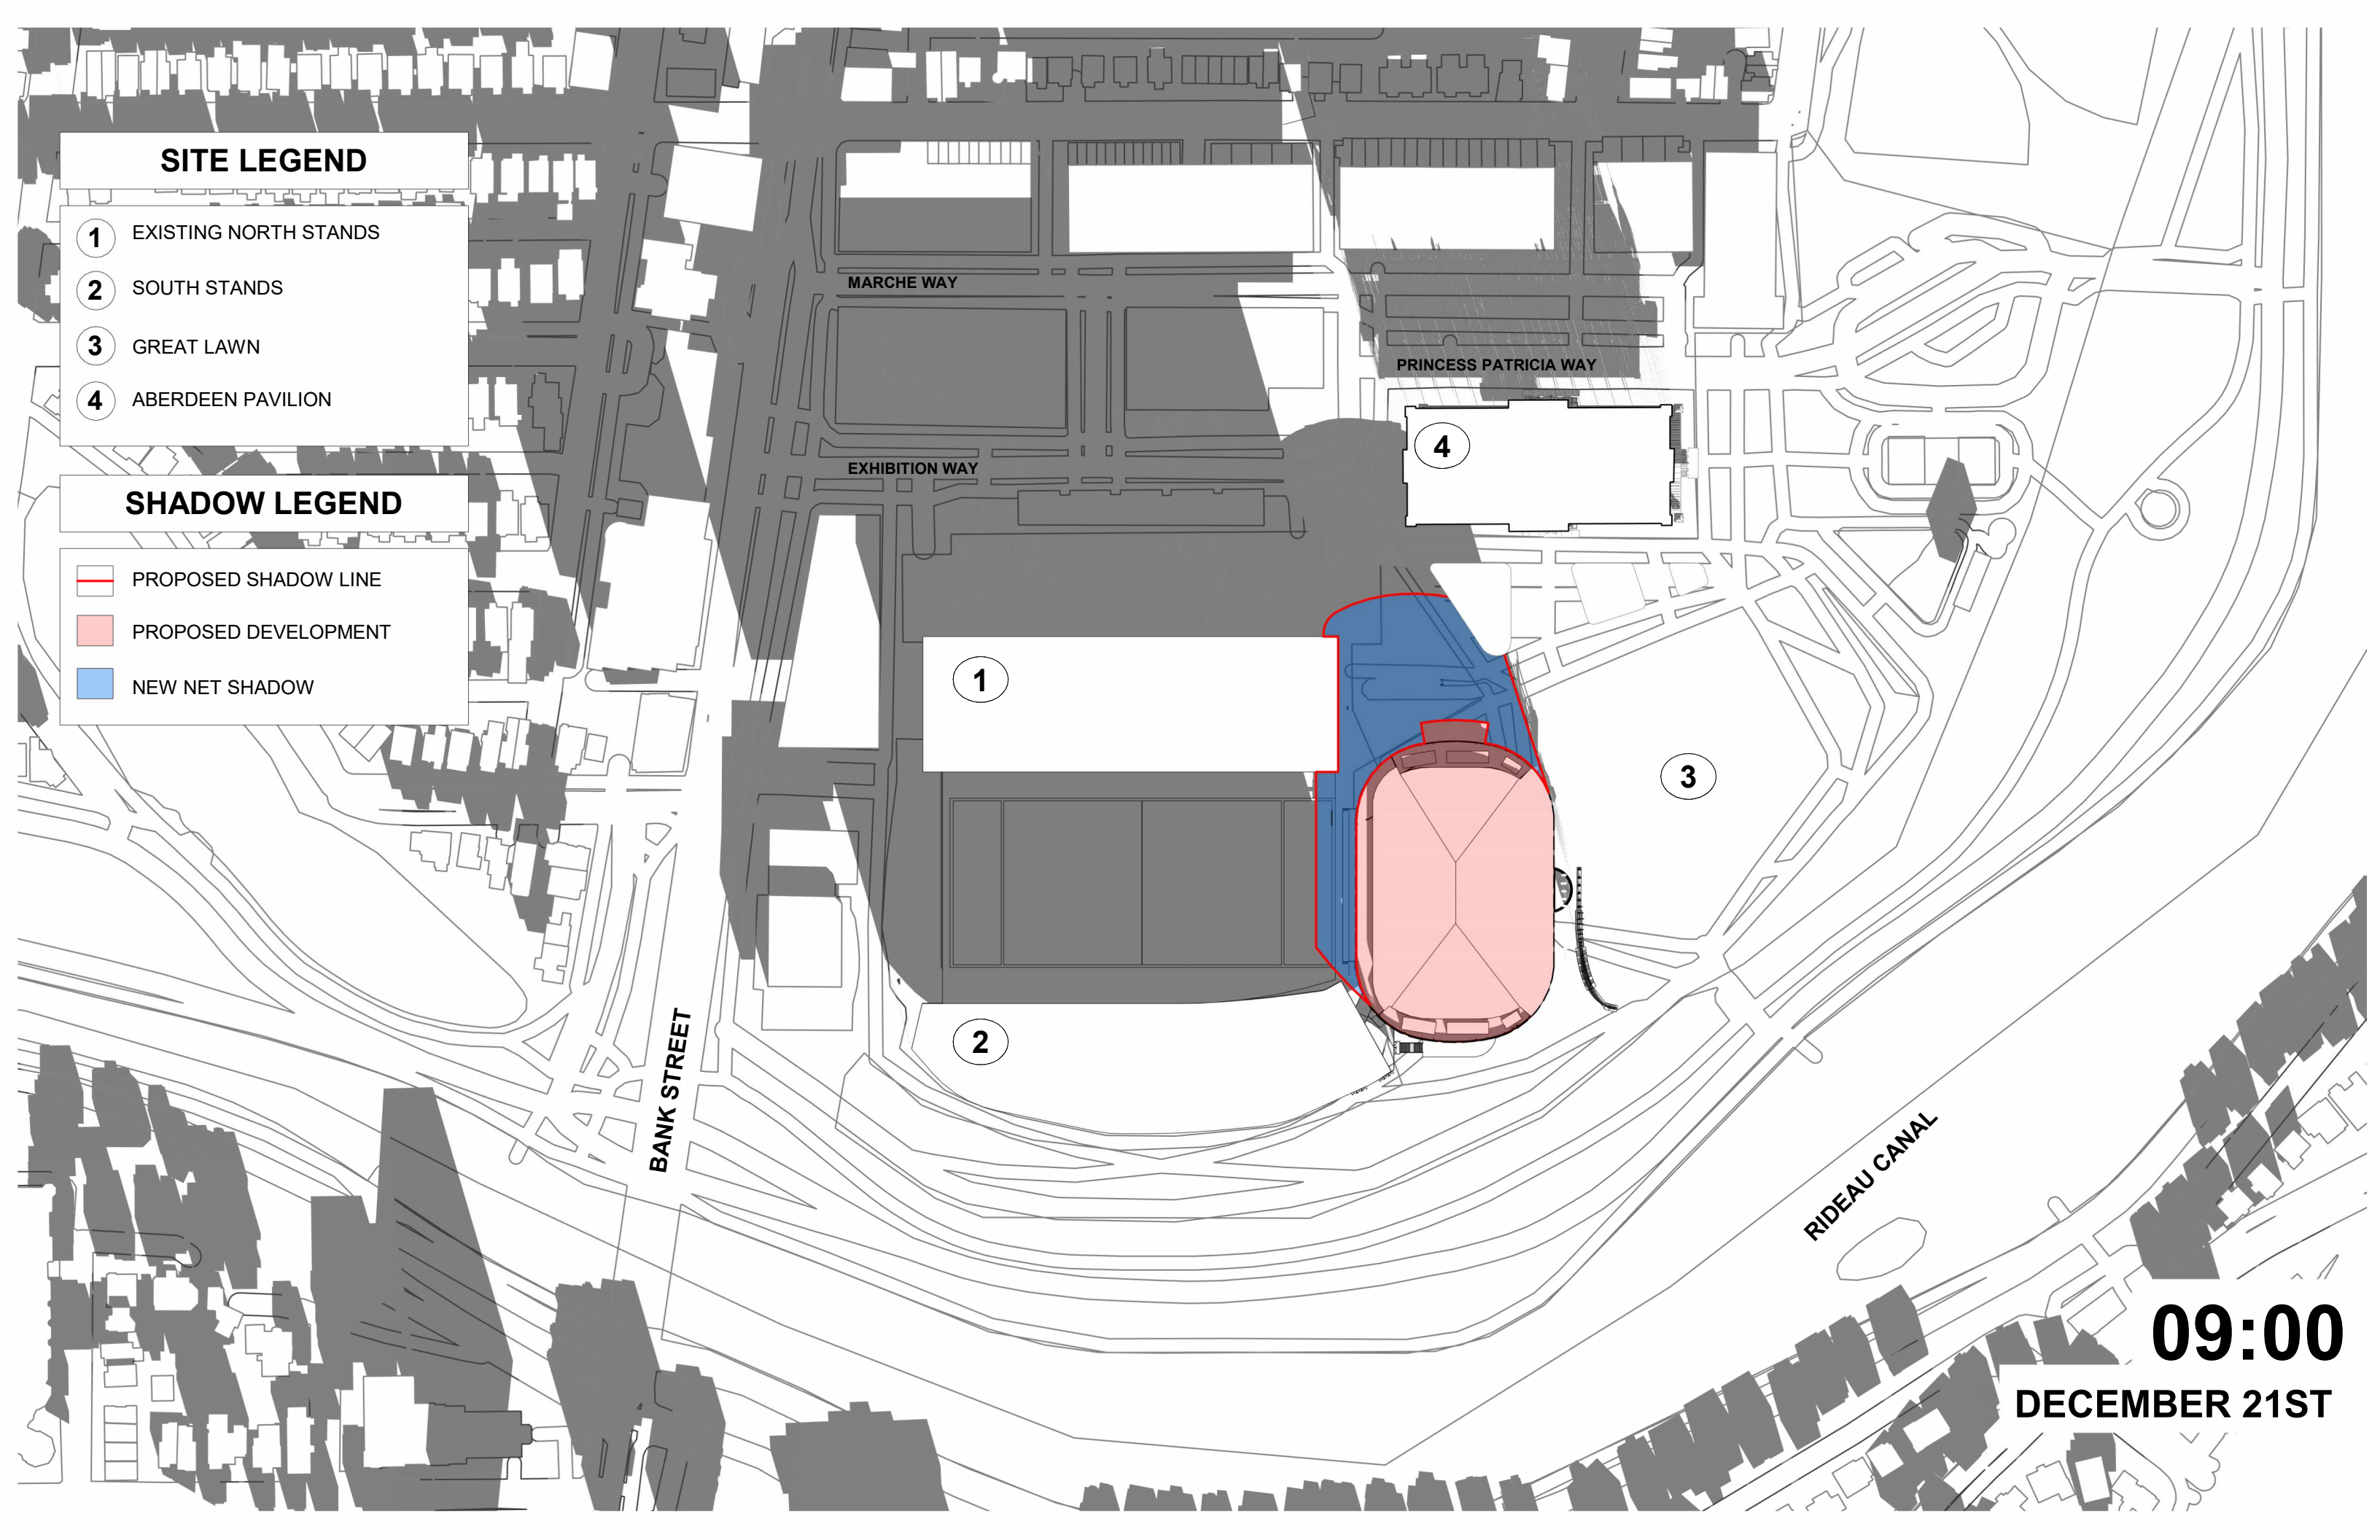

SITE LEGEND

- 1 EXISTING NORTH STANDS
- 2 SOUTH STANDS
- 3 GREAT LAWN
- 4 ABERDEEN PAVILION

SHADOW LEGEND

- PROPOSED SHADOW LINE
- PROPOSED DEVELOPMENT
- NEW NET SHADOW

09:00
DECEMBER 21ST