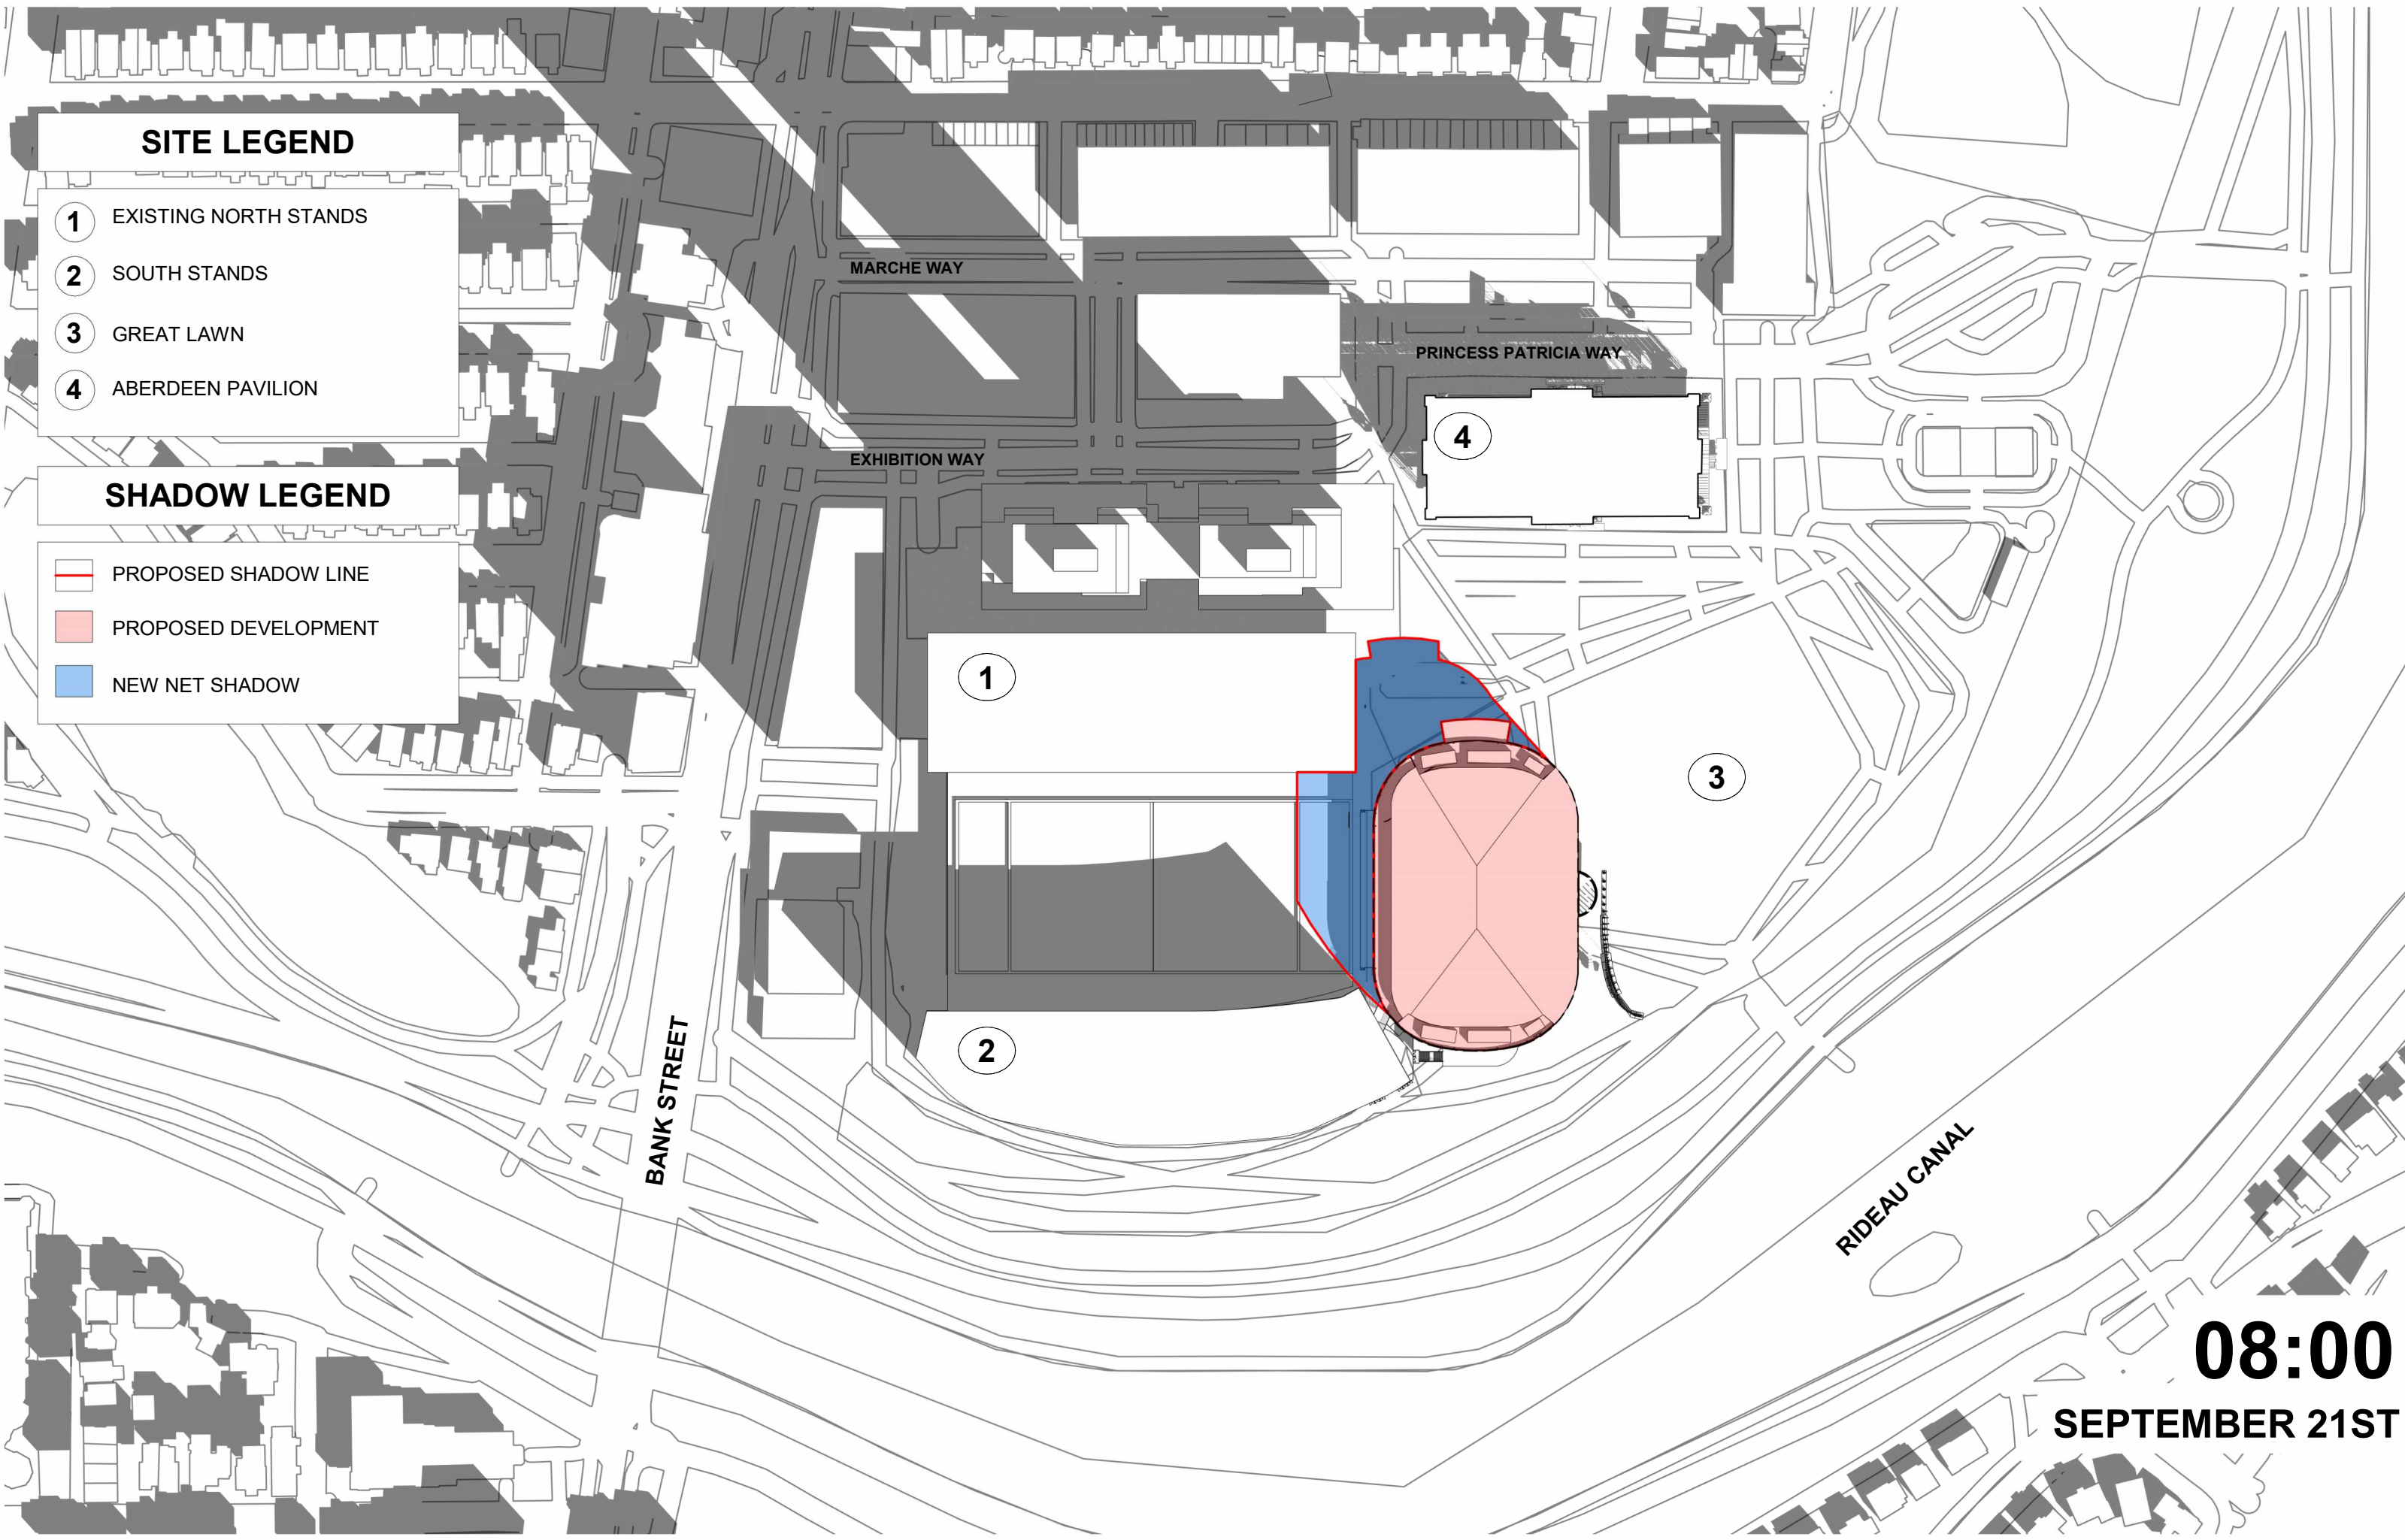

SITE LEGEND

- 1 EXISTING NORTH STANDS
- 2 SOUTH STANDS
- 3 GREAT LAWN
- 4 ABERDEEN PAVILION

SHADOW LEGEND

- PROPOSED SHADOW LINE
- PROPOSED DEVELOPMENT
- NEW NET SHADOW

08:00
SEPTEMBER 21ST