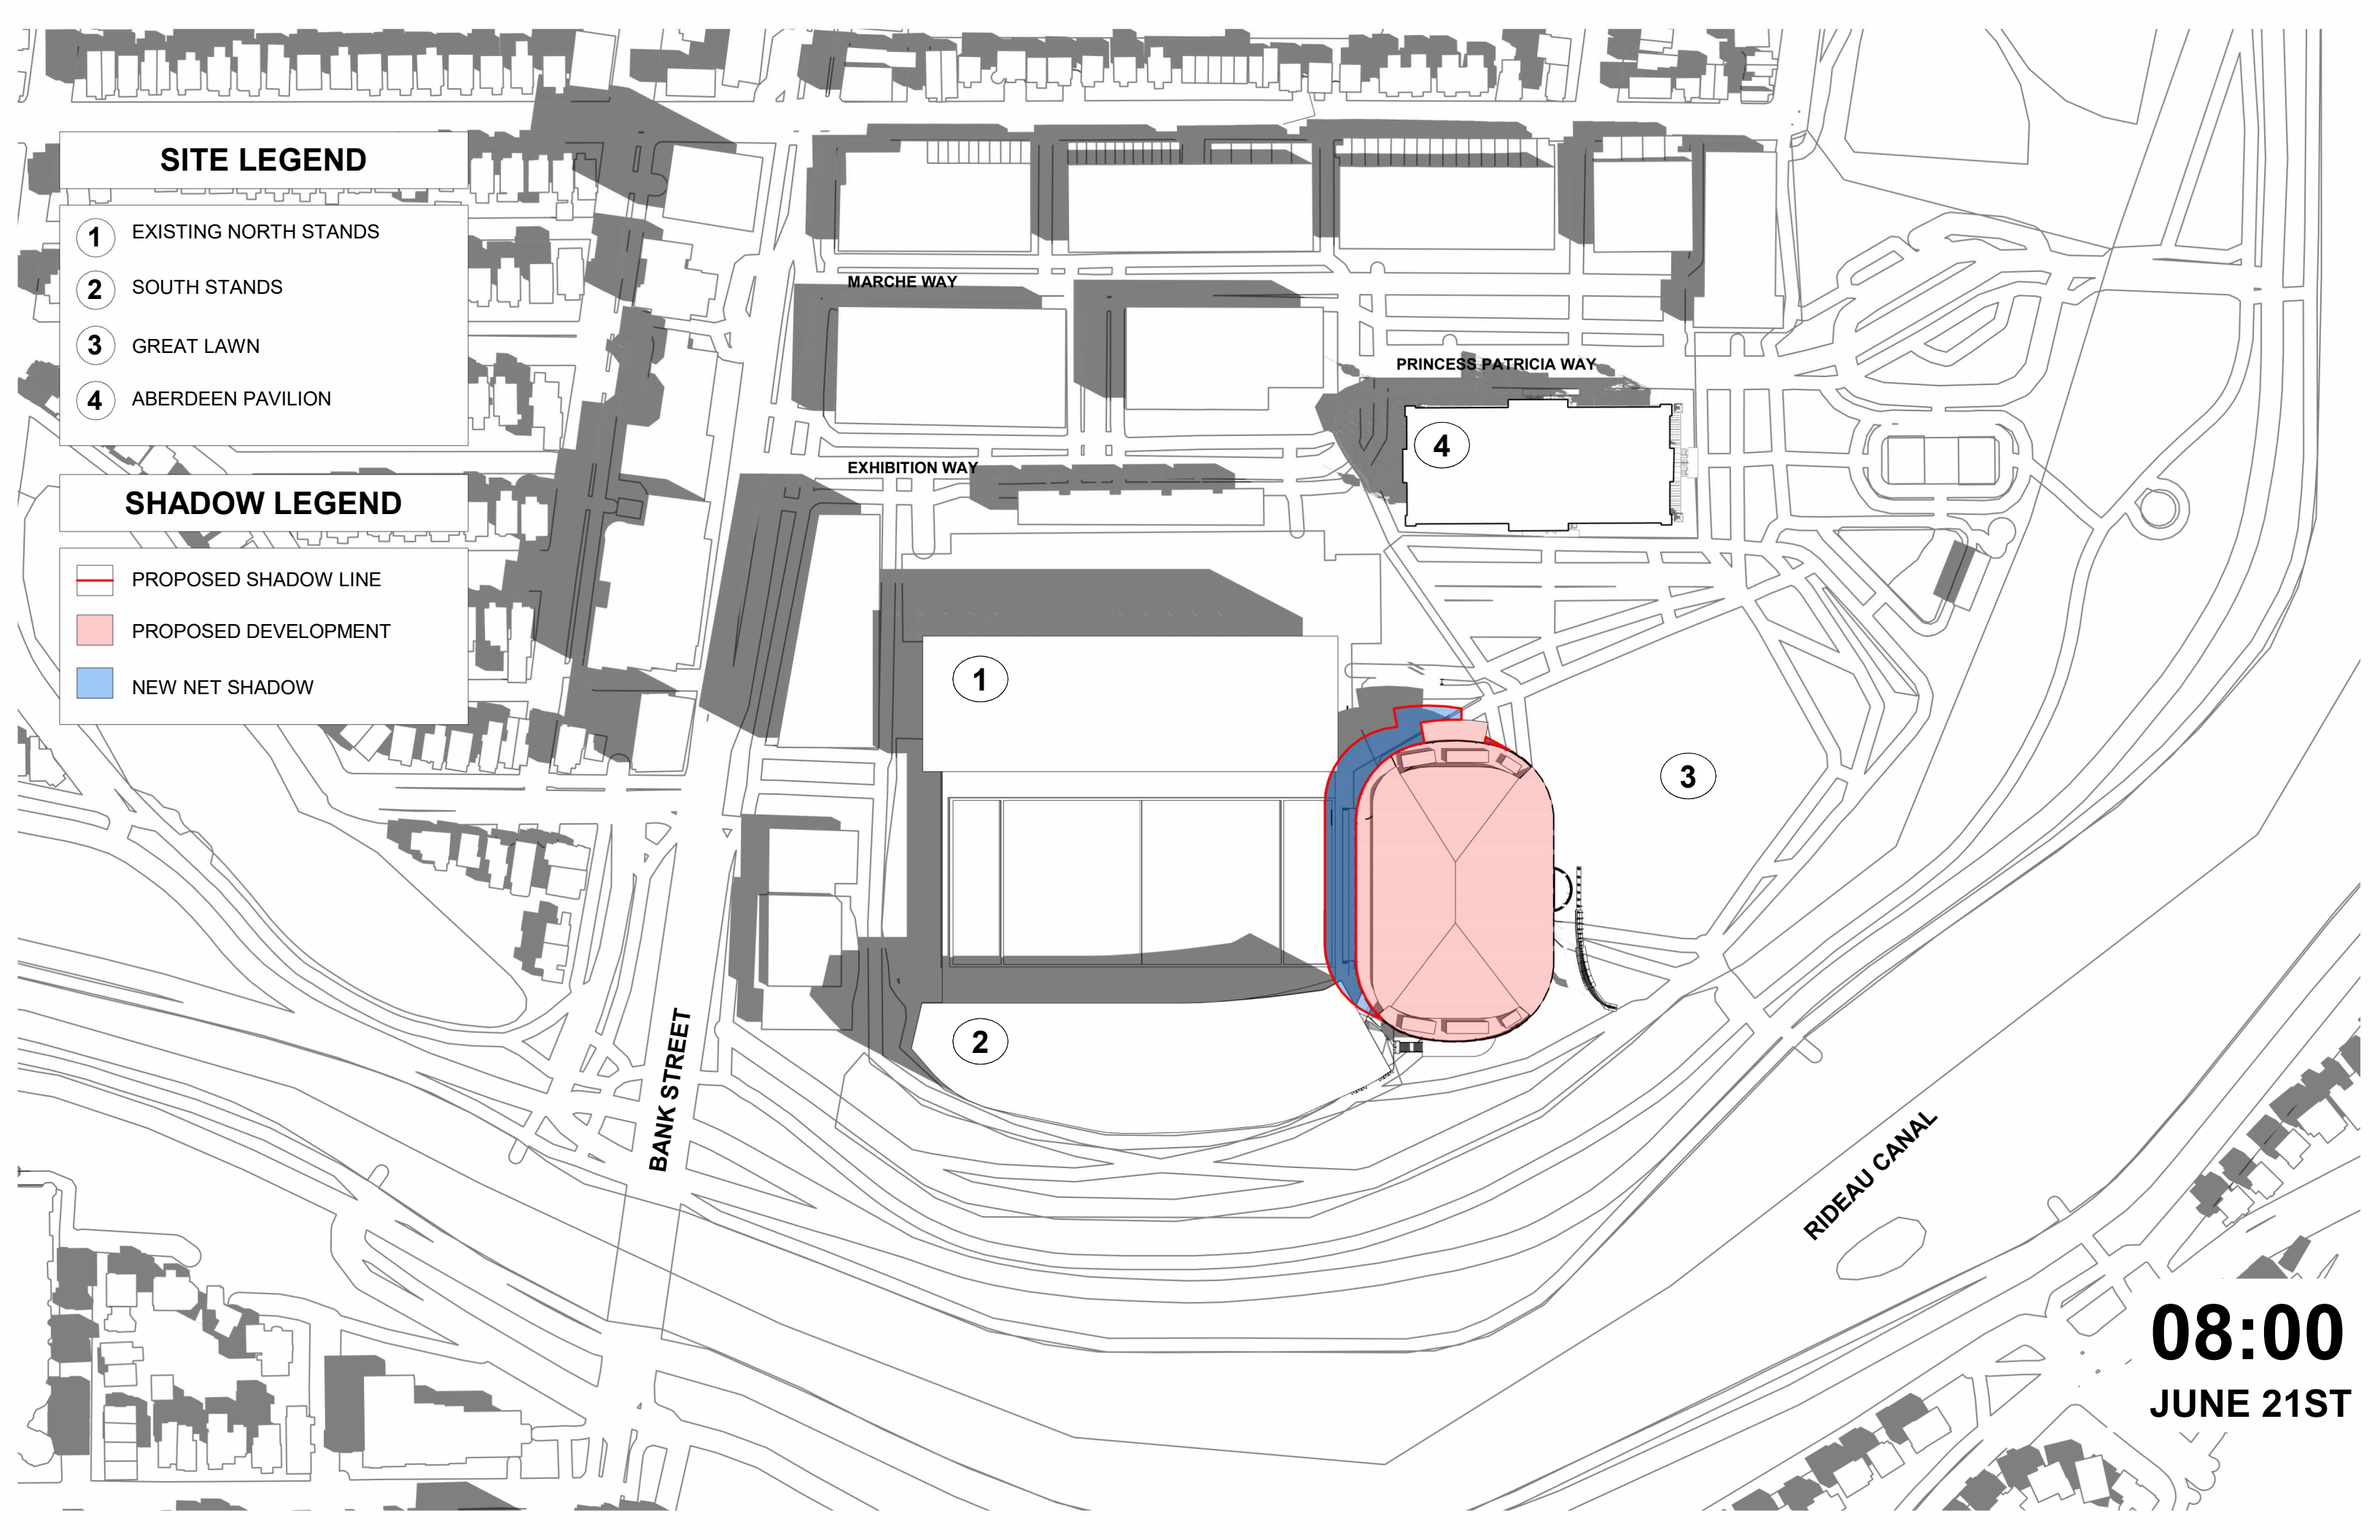

SHADOW LEGEND

- PROPOSED SHADOW LINE
- PROPOSED DEVELOPMENT
- NEW NET SHADOW

15:00
DECEMBER 21ST

SITE LEGEND

- 1 EXISTING NORTH STANDS
- 2 SOUTH STANDS
- 3 GREAT LAWN
- 4 ABERDEEN PAVILION

SHADOW LEGEND

- PROPOSED SHADOW LINE
- PROPOSED DEVELOPMENT
- NEW NET SHADOW

08:00
JUNE 21ST

SITE LEGEND

- 1 EXISTING NORTH STANDS
- 2 SOUTH STANDS
- 3 GREAT LAWN
- 4 ABERDEEN PAVILION

SHADOW LEGEND

- PROPOSED SHADOW LINE
- PROPOSED DEVELOPMENT
- NEW NET SHADOW

14:00
JUNE 21ST

SITE LEGEND

- 1 EXISTING NORTH STANDS
- 2 SOUTH STANDS
- 3 GREAT LAWN
- 4 ABERDEEN PAVILION

SHADOW LEGEND

- PROPOSED SHADOW LINE
- PROPOSED DEVELOPMENT
- NEW NET SHADOW

20:00
JUNE 21ST

JUNE 21ST

08:00

DEC 21ST

09:00

SEPT 21ST

08:00

14:00

12:00

13:00

20:00

15:00

18:00