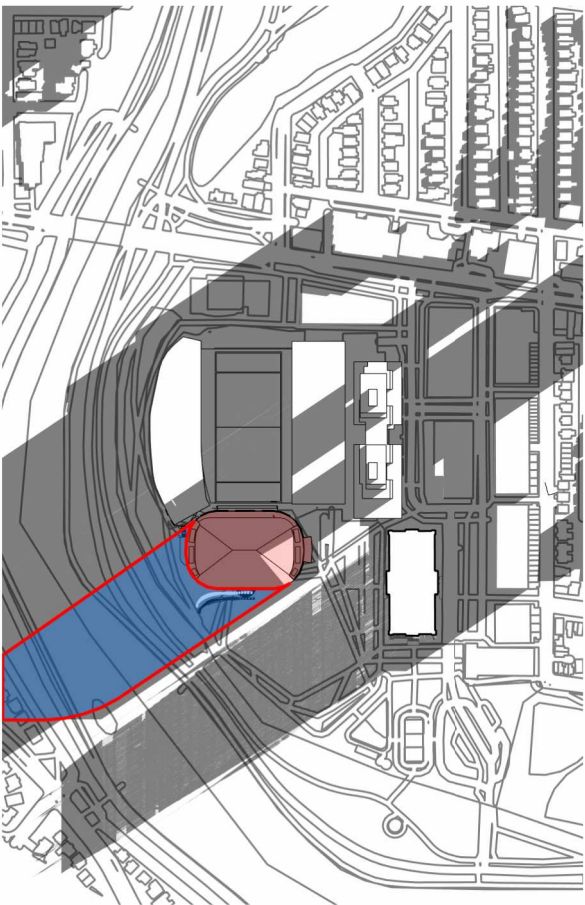

SHADOW LEGEND

- PROPOSED SHADOW LINE
- PROPOSED DEVELOPMENT
- NEW NET SHADOW

15:00
DECEMBER 21ST

SITE LEGEND

- 1 EXISTING NORTH STANDS
- 2 SOUTH STANDS
- 3 GREAT LAWN
- 4 ABERDEEN PAVILION

SHADOW LEGEND

- PROPOSED SHADOW LINE
- PROPOSED DEVELOPMENT
- NEW NET SHADOW

- 1 EXISTING NORTH STANDS
- 2 SOUTH STANDS
- 3 GREAT LAWN
- 4 ABERDEEN PAVILION

SHADOW LEGEND

- PROPOSED SHADOW LINE
- PROPOSED DEVELOPMENT
- NEW NET SHADOW

20:00
JUNE 21ST

JUNE 21ST

08:00

DEC 21ST

09:00

SEPT 21ST

08:00

14:00

12:00

13:00

20:00

15:00

18:00