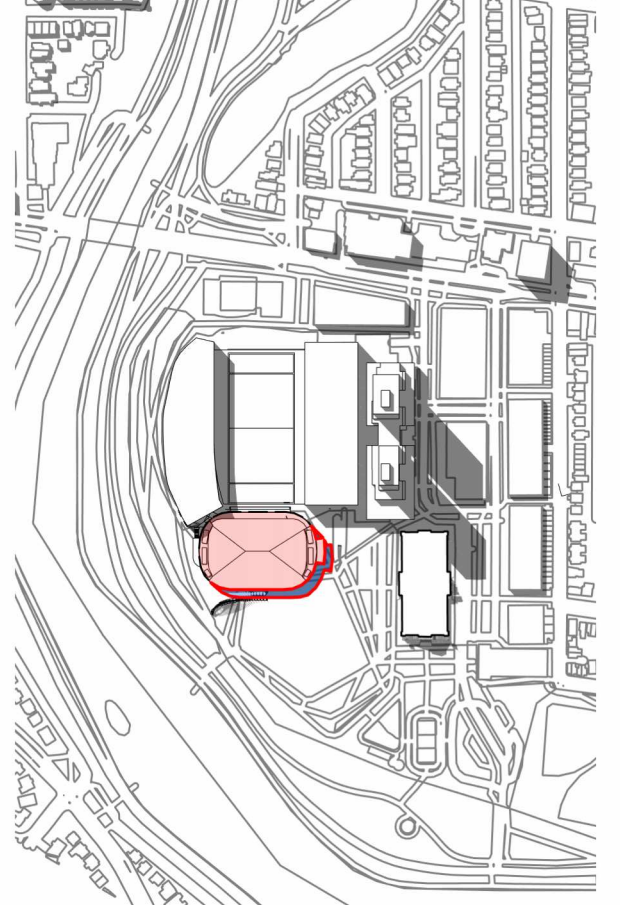

SITE LEGEND

- 1 EXISTING NORTH STANDS
- 2 SOUTH STANDS
- 3 GREAT LAWN
- 4 ABERDEEN PAVILION

SHADOW LEGEND

- PROPOSED SHADOW LINE
- PROPOSED DEVELOPMENT
- NEW NET SHADOW

12:00
DECEMBER 21ST

SITE LEGEND

- 1 EXISTING NORTH STANDS
- 2 SOUTH STANDS
- 3 GREAT LAWN
- 4 ABERDEEN PAVILION

SHADOW LEGEND

- PROPOSED SHADOW LINE
- PROPOSED DEVELOPMENT
- NEW NET SHADOW

15:00
DECEMBER 21ST

SITE LEGEND

- 1 EXISTING NORTH STANDS
- 2 SOUTH STANDS
- 3 GREAT LAWN
- 4 ABERDEEN PAVILION

SHADOW LEGEND

- PROPOSED SHADOW LINE
- PROPOSED DEVELOPMENT
- NEW NET SHADOW

- 1 EXISTING NORTH STANDS
- 2 SOUTH STANDS
- 3 GREAT LAWN
- 4 ABERDEEN PAVILION

SHADOW LEGEND

- PROPOSED SHADOW LINE
- PROPOSED DEVELOPMENT
- NEW NET SHADOW

20:00
JUNE 21ST

JUNE 21ST

08:00

DEC 21ST

09:00

SEPT 21ST

08:00

14:00

12:00

13:00

20:00

15:00

18:00