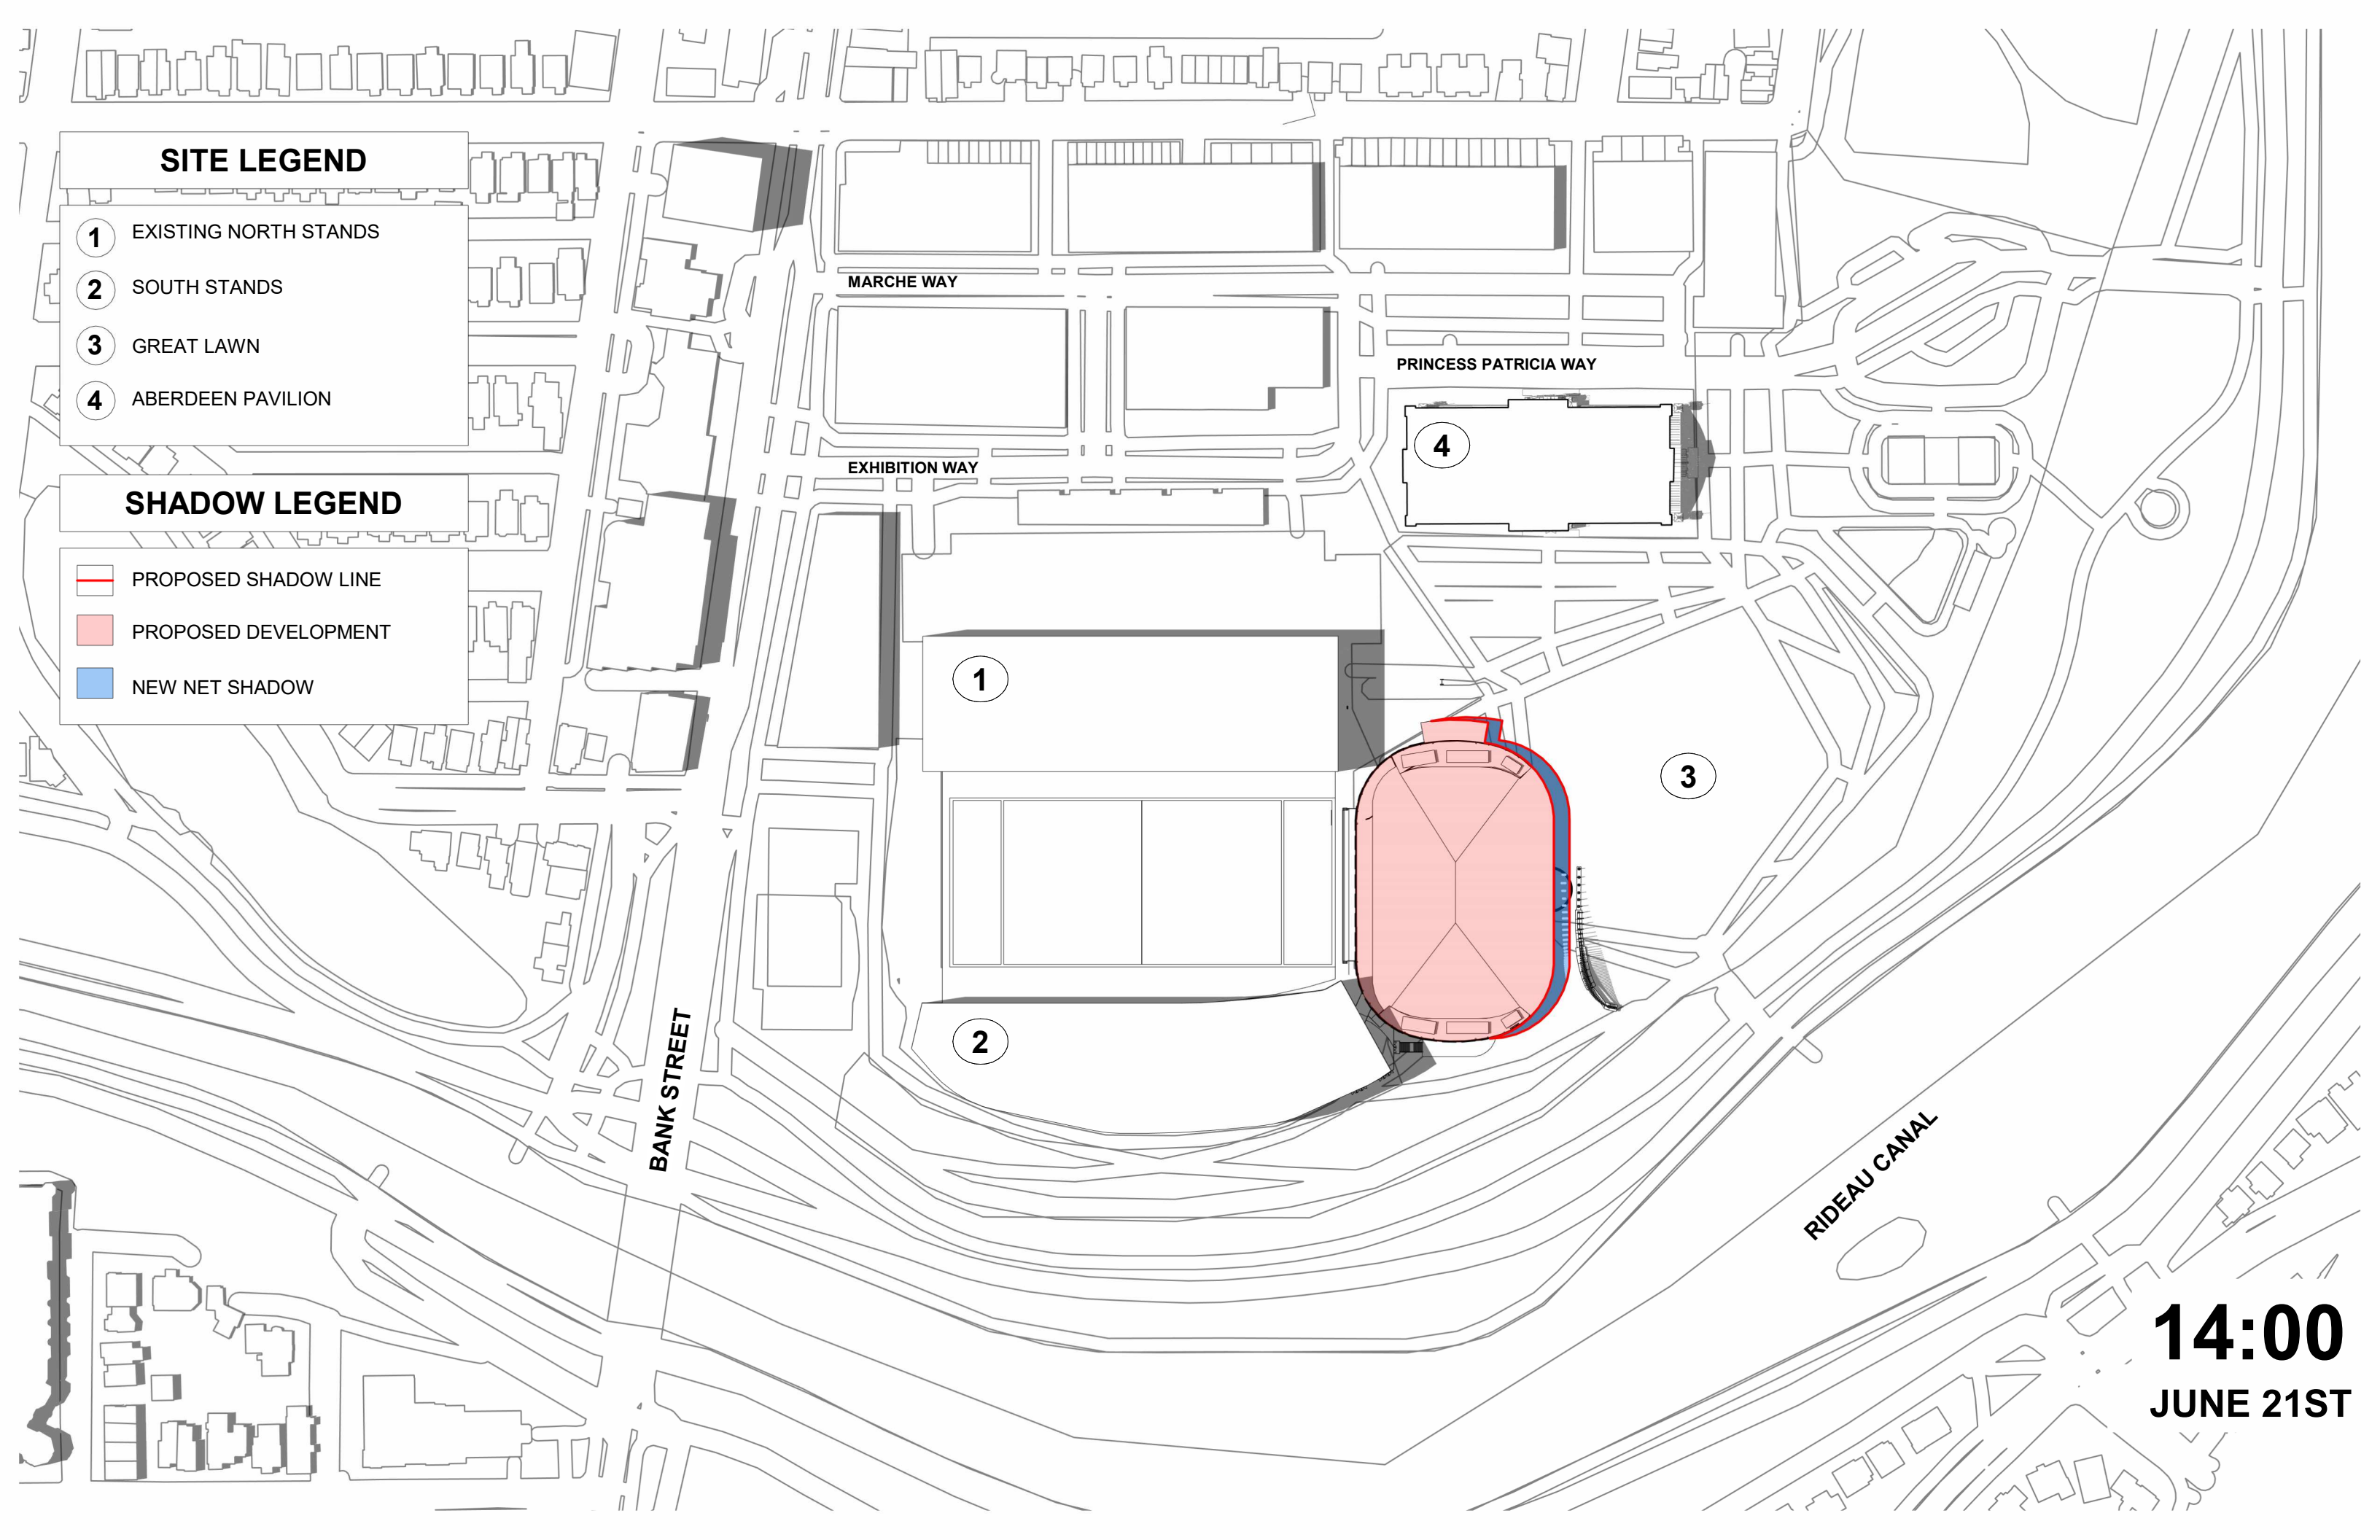

SHADOW LEGEND

- PROPOSED SHADOW LINE
- PROPOSED DEVELOPMENT
- NEW NET SHADOW

15:00
DECEMBER 21ST

SITE LEGEND

- 1 EXISTING NORTH STANDS
- 2 SOUTH STANDS
- 3 GREAT LAWN
- 4 ABERDEEN PAVILION

SHADOW LEGEND

- PROPOSED SHADOW LINE
- PROPOSED DEVELOPMENT
- NEW NET SHADOW

08:00
JUNE 21ST

SITE LEGEND

- 1 EXISTING NORTH STANDS
- 2 SOUTH STANDS
- 3 GREAT LAWN
- 4 ABERDEEN PAVILION

SHADOW LEGEND

- PROPOSED SHADOW LINE
- PROPOSED DEVELOPMENT
- NEW NET SHADOW

14:00
JUNE 21ST

SITE LEGEND

- 1 EXISTING NORTH STANDS
- 2 SOUTH STANDS
- 3 GREAT LAWN
- 4 ABERDEEN PAVILION

SHADOW LEGEND

- PROPOSED SHADOW LINE
- PROPOSED DEVELOPMENT
- NEW NET SHADOW

20:00
JUNE 21ST

JUNE 21ST

08:00

DEC 21ST

09:00

SEPT 21ST

08:00

14:00

12:00

13:00

20:00

15:00

18:00