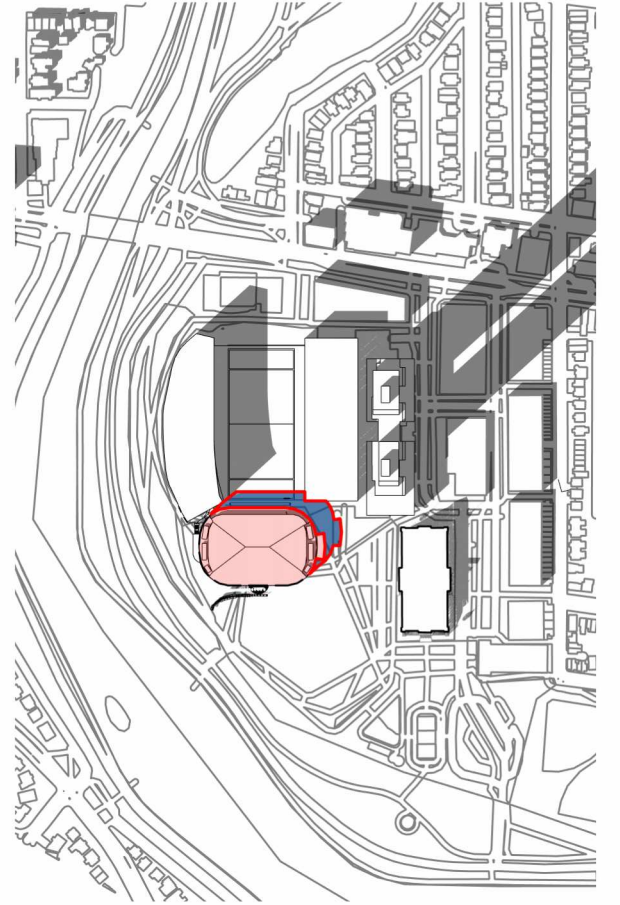

SHADOW LEGEND

- PROPOSED SHADOW LINE
- PROPOSED DEVELOPMENT
- NEW NET SHADOW

15:00
DECEMBER 21ST

SITE LEGEND

- 1 EXISTING NORTH STANDS
- 2 SOUTH STANDS
- 3 GREAT LAWN
- 4 ABERDEEN PAVILION

SHADOW LEGEND

- PROPOSED SHADOW LINE
- PROPOSED DEVELOPMENT
- NEW NET SHADOW

08:00
JUNE 21ST

SITE LEGEND

- 1 EXISTING NORTH STANDS
- 2 SOUTH STANDS
- 3 GREAT LAWN
- 4 ABERDEEN PAVILION

SHADOW LEGEND

- PROPOSED SHADOW LINE
- PROPOSED DEVELOPMENT
- NEW NET SHADOW

14:00
JUNE 21ST

SITE LEGEND

- 1 EXISTING NORTH STANDS
- 2 SOUTH STANDS
- 3 GREAT LAWN
- 4 ABERDEEN PAVILION

SHADOW LEGEND

- PROPOSED SHADOW LINE
- PROPOSED DEVELOPMENT
- NEW NET SHADOW

20:00
JUNE 21ST

JUNE 21ST

08:00

DEC 21ST

09:00

SEPT 21ST

08:00

14:00

12:00

13:00

20:00

15:00

18:00