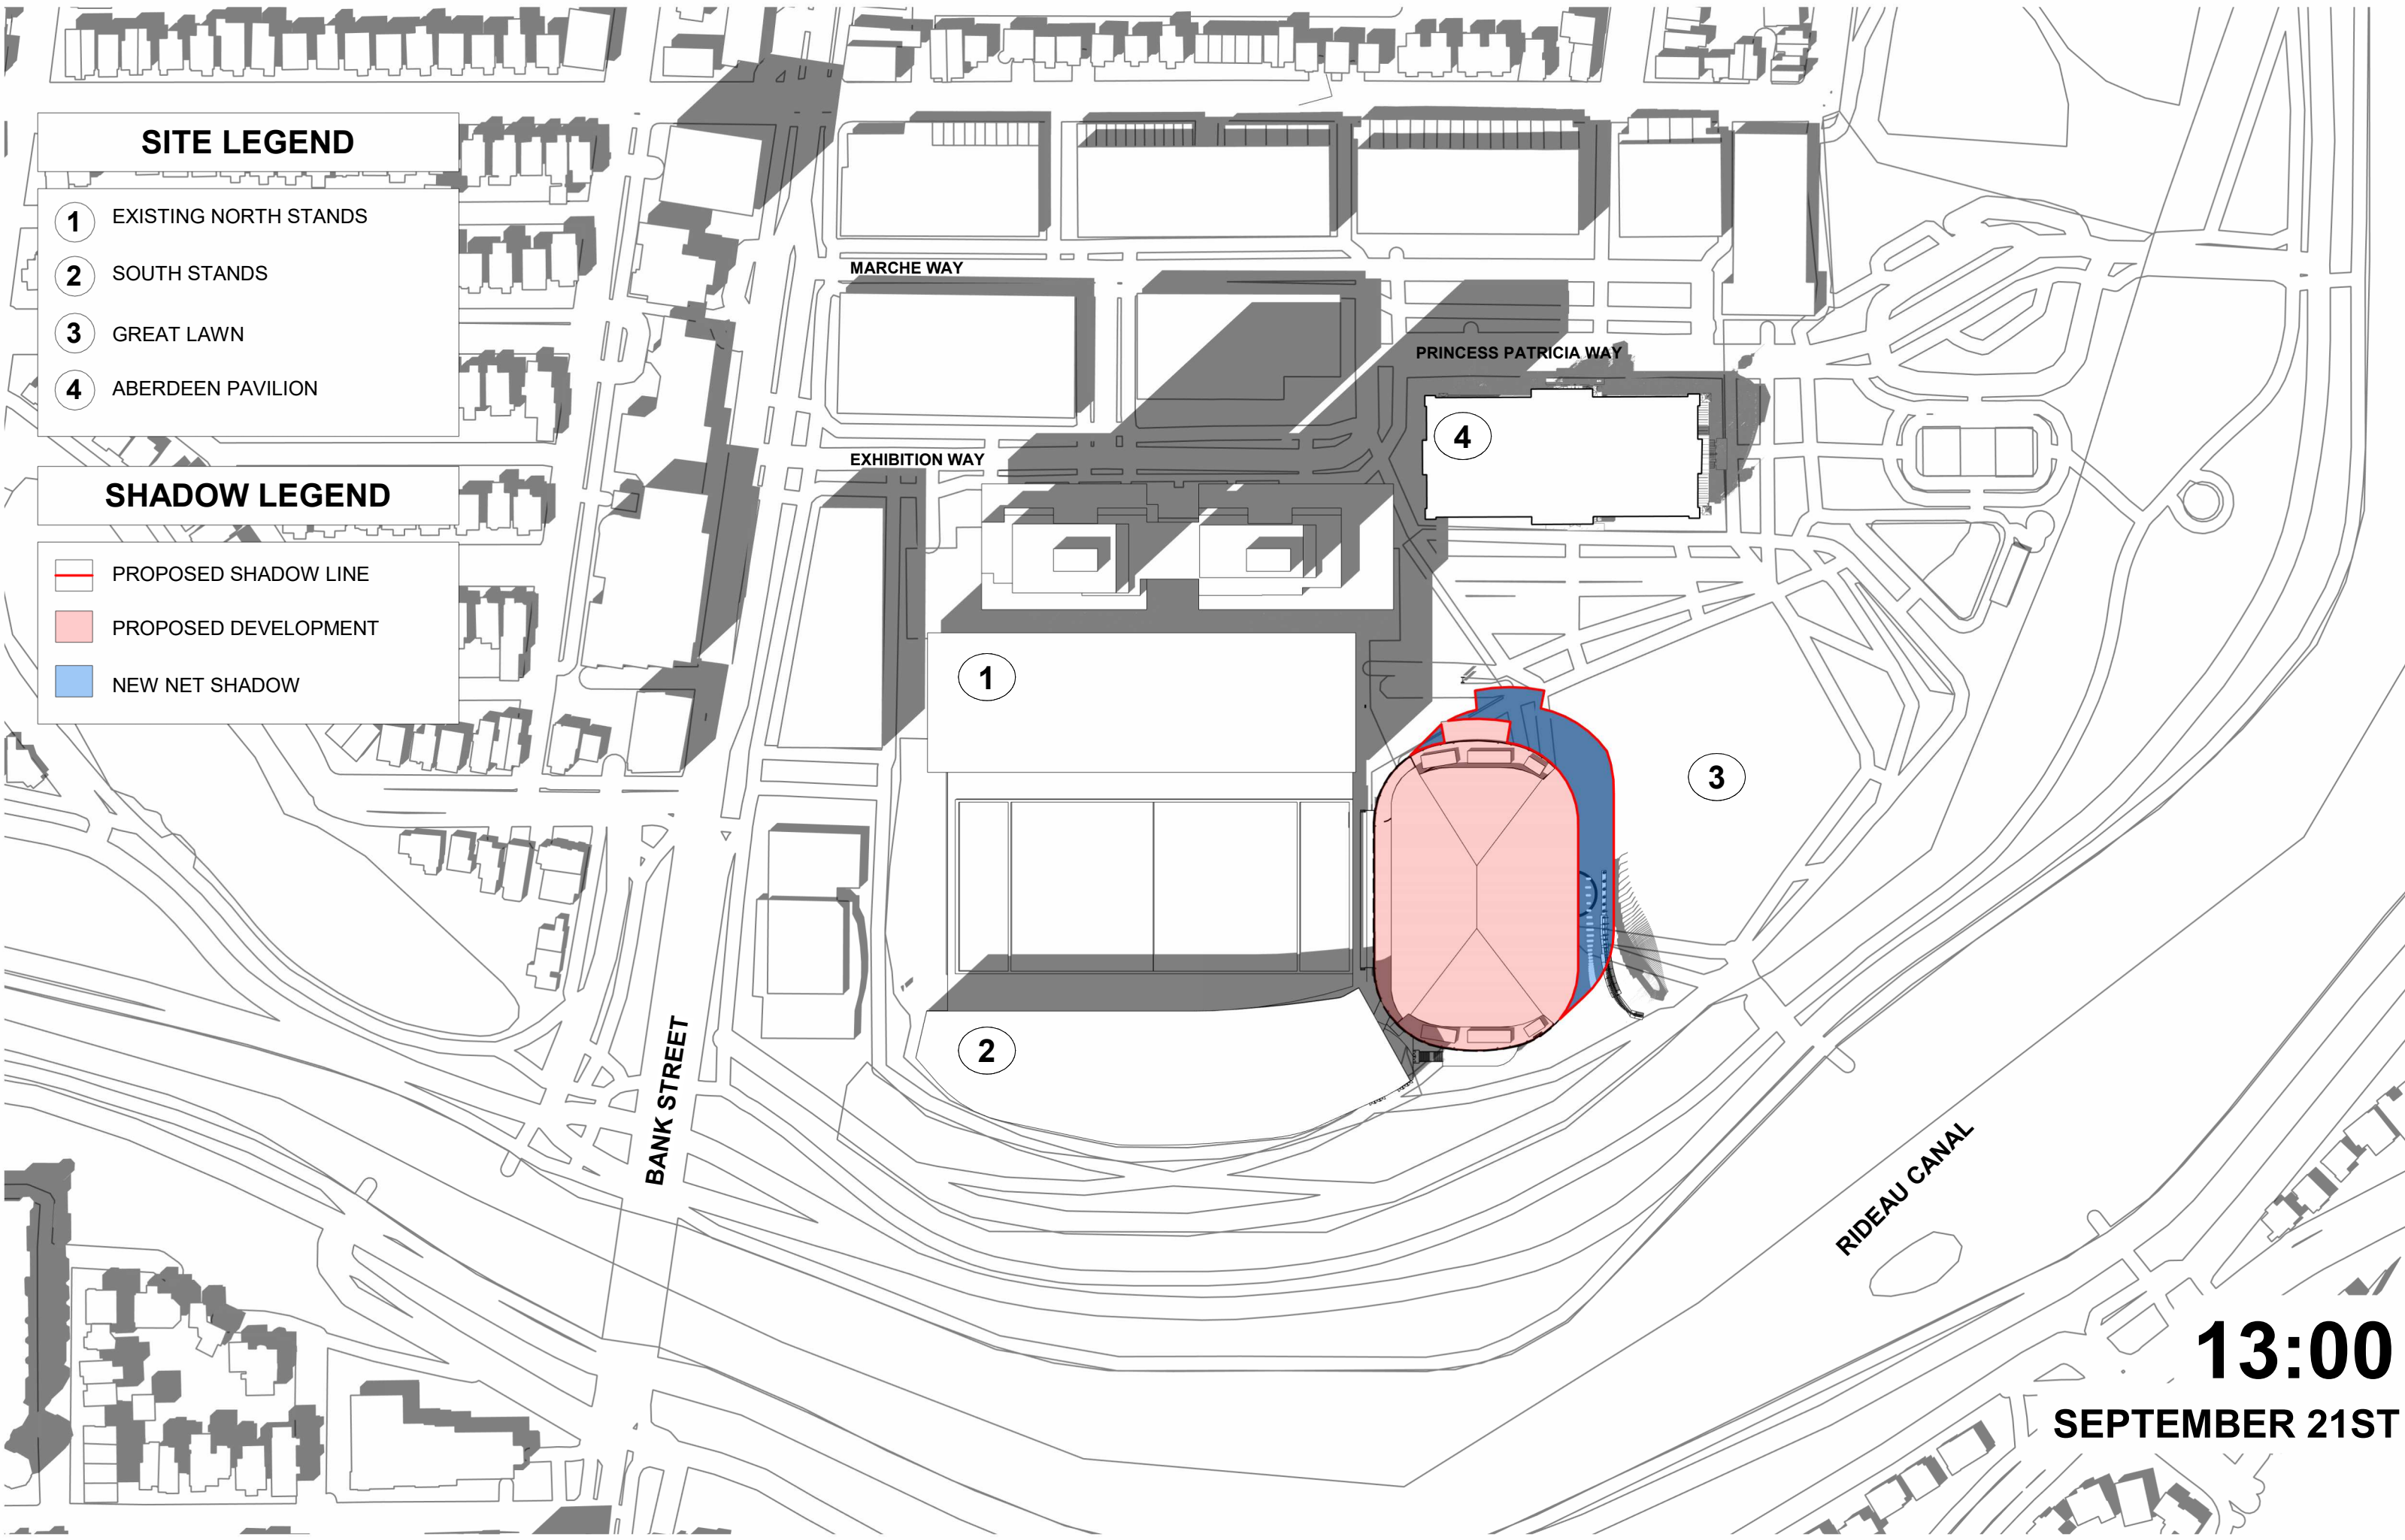

SITE LEGEND

- 1 EXISTING NORTH STANDS
- 2 SOUTH STANDS
- 3 GREAT LAWN
- 4 ABERDEEN PAVILION

SHADOW LEGEND

- PROPOSED SHADOW LINE
- PROPOSED DEVELOPMENT
- NEW NET SHADOW

13:00
SEPTEMBER 21ST