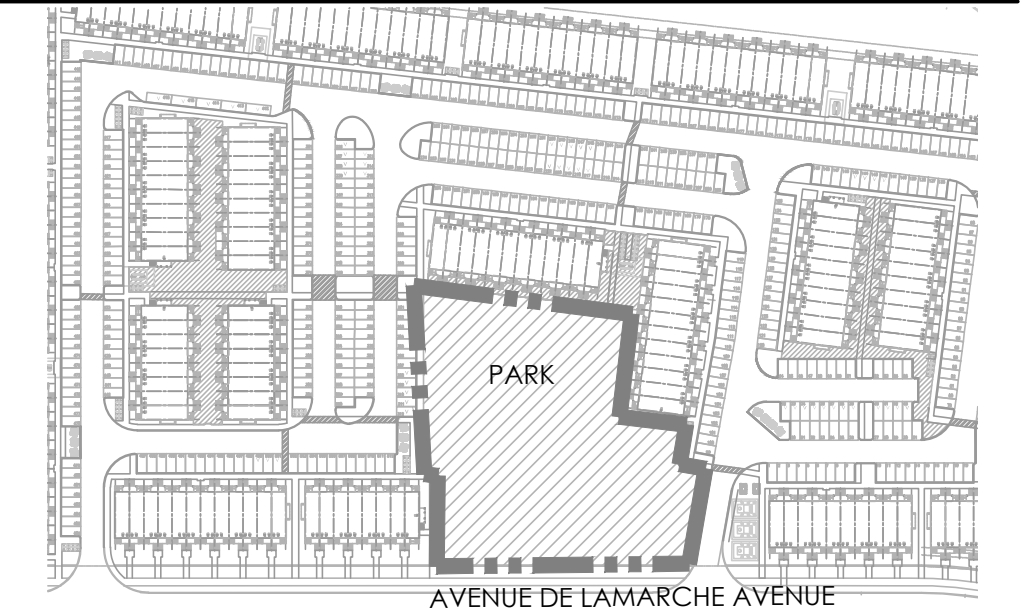

PARKETTE 0.452 ha

SHADE STRUCTURE

FITNESS AREA WITH CLIMBING BOULDER

CONCRETE PING PONG TABLE

KEY PLAN

LEGEND

- PROPERTY LINE
- POST AND RAIL FENCE
- DECIDUOUS STREET TREE
- DECIDUOUS PARK TREE
- CONIFEROUS TREE
- SEEDING/SOD
- C.I.P. CONCRETE PAVING
- HEAVY DUTY ASPHALT PAVING
- LIGHT DUTY ASPHALT PAVING
- ENGINEERED WOOD FIBRE
- WASTE RECEPTACLE
- PARK SIGN
- BENCH
- PING PONG TABLE
- PARK ENTRANCE