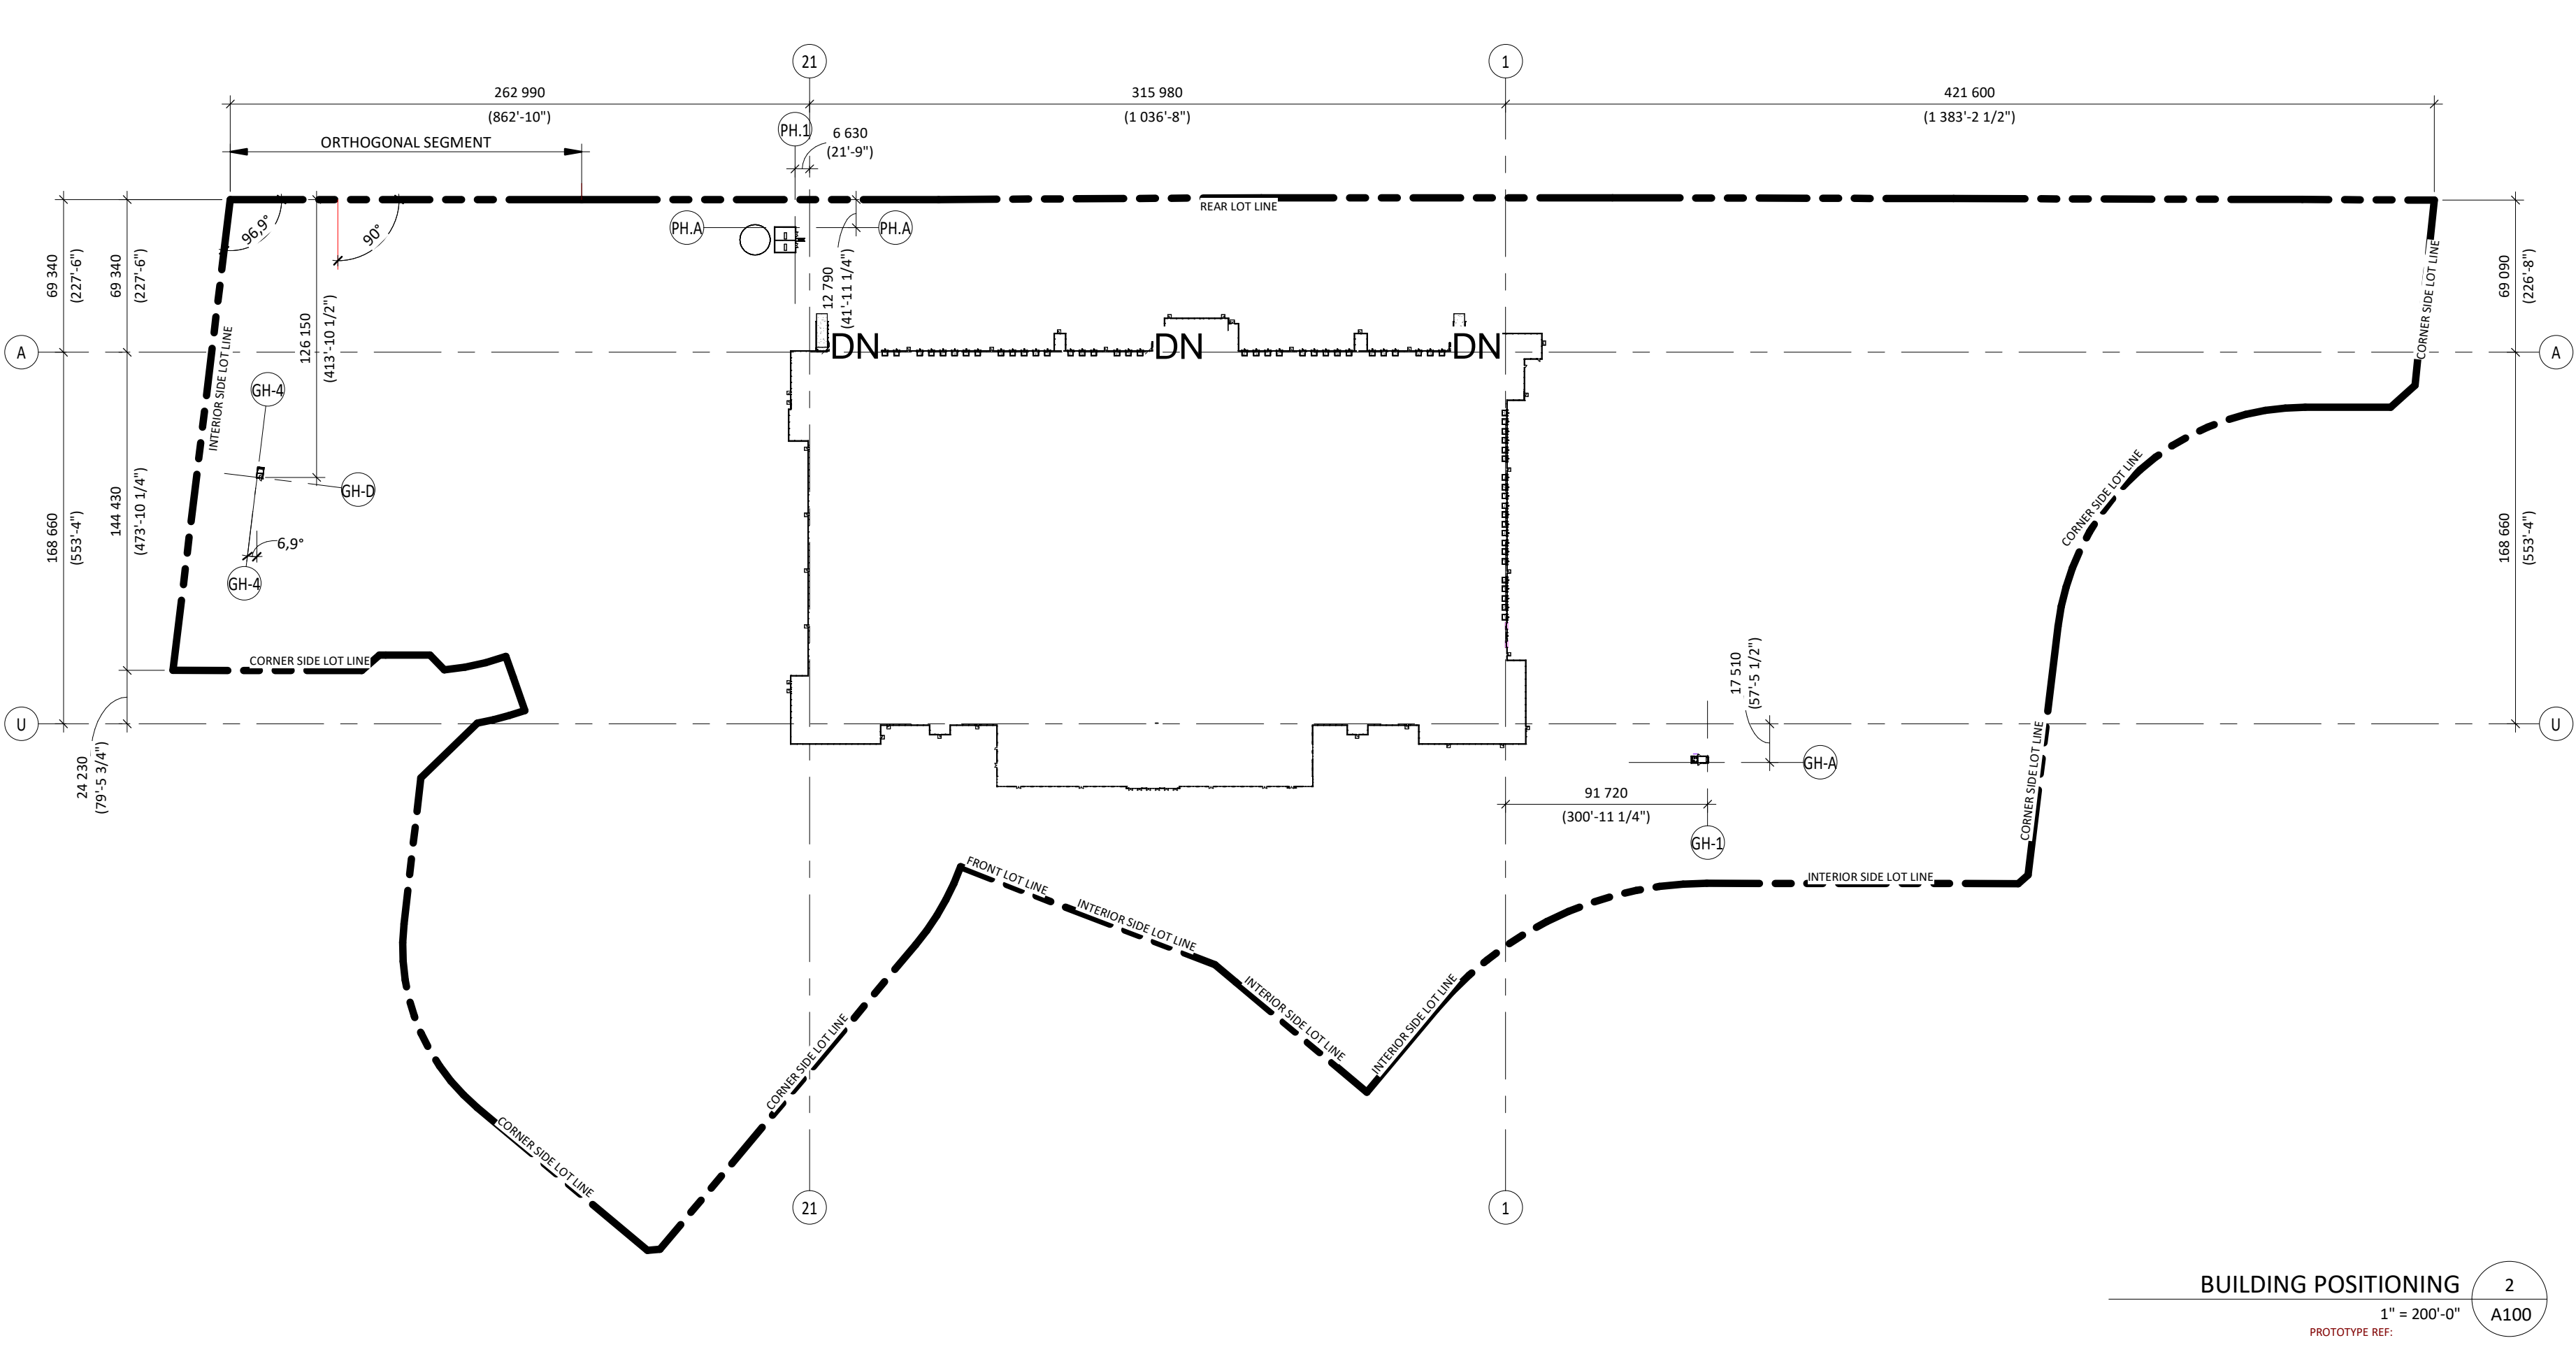

APPROVED
By Lily Xu at 2:50 pm, Jan 23, 2025

LILY XU, MCP, RPP
MANAGER, DEVELOPMENT REVIEW SOUTH
PLANNING, DEVELOPMENT, AND BUILDING SERVICES
DEPARTMENT, CITY OF OTTAWA

PARKING TOTAL		ASSOCIATE PARKING		MOTORCYCLE PARKING		BICYCLE PARKING		TRAILER PARKING		OVERHEAD DOORS	
Parking Type	Number of Stalls	Parking Type	Number of Stalls	Parking Type	Number of Stalls	Parking Type	Number of Stalls	Parking Type	Number of Stalls	OVERHEAD DOORS	PROVIDED
BICYCLE - 2'x6'	291	EV - 9'x20'	24	Motorcycle - 5'x5'	8	BICYCLE - 2'x6'	291	TRAILER 12'x50'	204	AUGER - 9'x10'-4"	2
EV - 9'x20'	24	HANDICAP 14'x20'	32	TOTAL	8	TOTAL	291	TRAILER 12'x50'	278	COMPACTOR 9'x10'	1
HANDICAP 14'x20'	32	Regular - 9'x20'	1125	TOTAL	1185	TOTAL	482	DOCK DOOR 9'x10'	59	DOOR IN FRAME	2
Motorcycle - 5'x5'	8	TOTAL	1381					Narrow Site Insulated Steel Door	1		
Regular - 9'x20'	1125										
TRAILER 12'x50'	204										
TRAILER 12'x50'	278										
TOTAL 338	1366										

NOT INCLUDING FUTURE PARKING