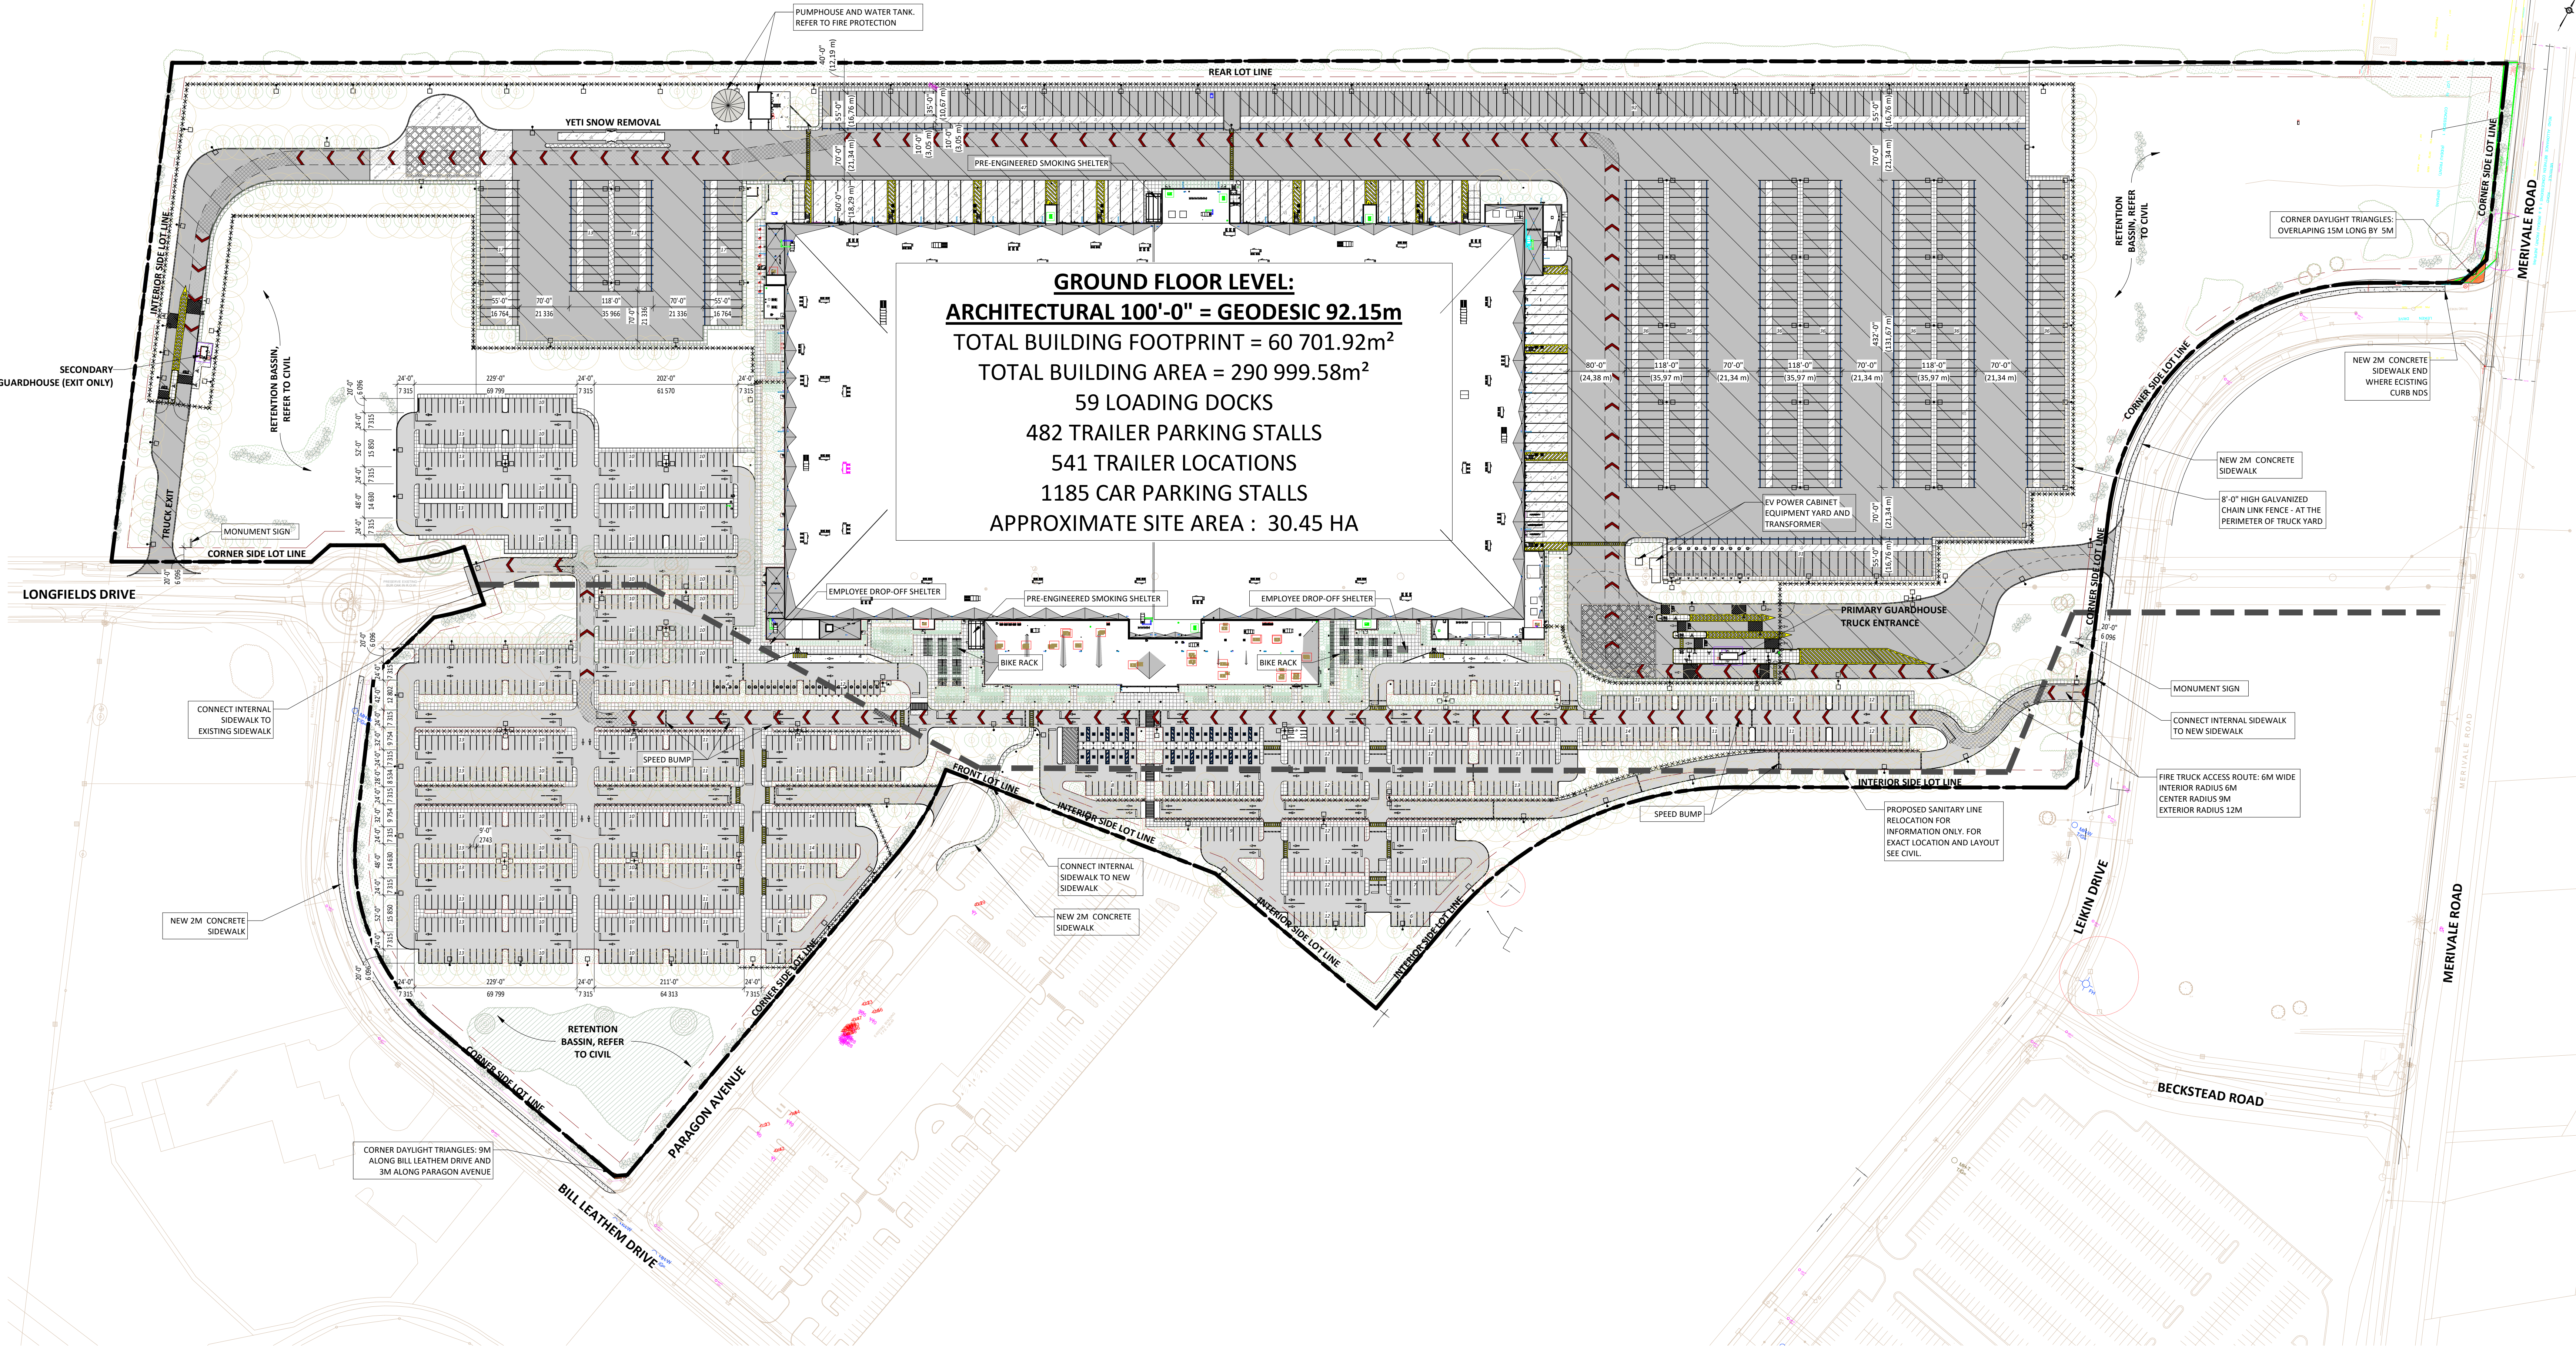

GROUND FLOOR LEVEL:
ARCHITECTURAL 100'-0" = GEODESIC 92.15m
TOTAL BUILDING FOOTPRINT = 60 701.92m²
TOTAL BUILDING AREA = 290 999.58m²
59 LOADING DOCKS
482 TRAILER PARKING STALLS
541 TRAILER LOCATIONS
1185 CAR PARKING STALLS
APPROXIMATE SITE AREA : 30.45 HA

TOTAL BUILDING AREA

Name	Area m²	Area ft²
1-1 GF	60 701.92 m²	653 390.08 ft²
VAR.		
1-5 SLAM	4 089.67 m²	43 590.33 ft²
1-2	56 684.89 m²	610 151.06 ft²
1-3	56 522.01 m²	608 397.9 ft²
1-4	56 522.45 m²	608 402.57 ft²
1-5	55 518.6 m²	608 381.11 ft²
VAR.		
Grand total	290 999.55 m²	3 132 293.04 ft²