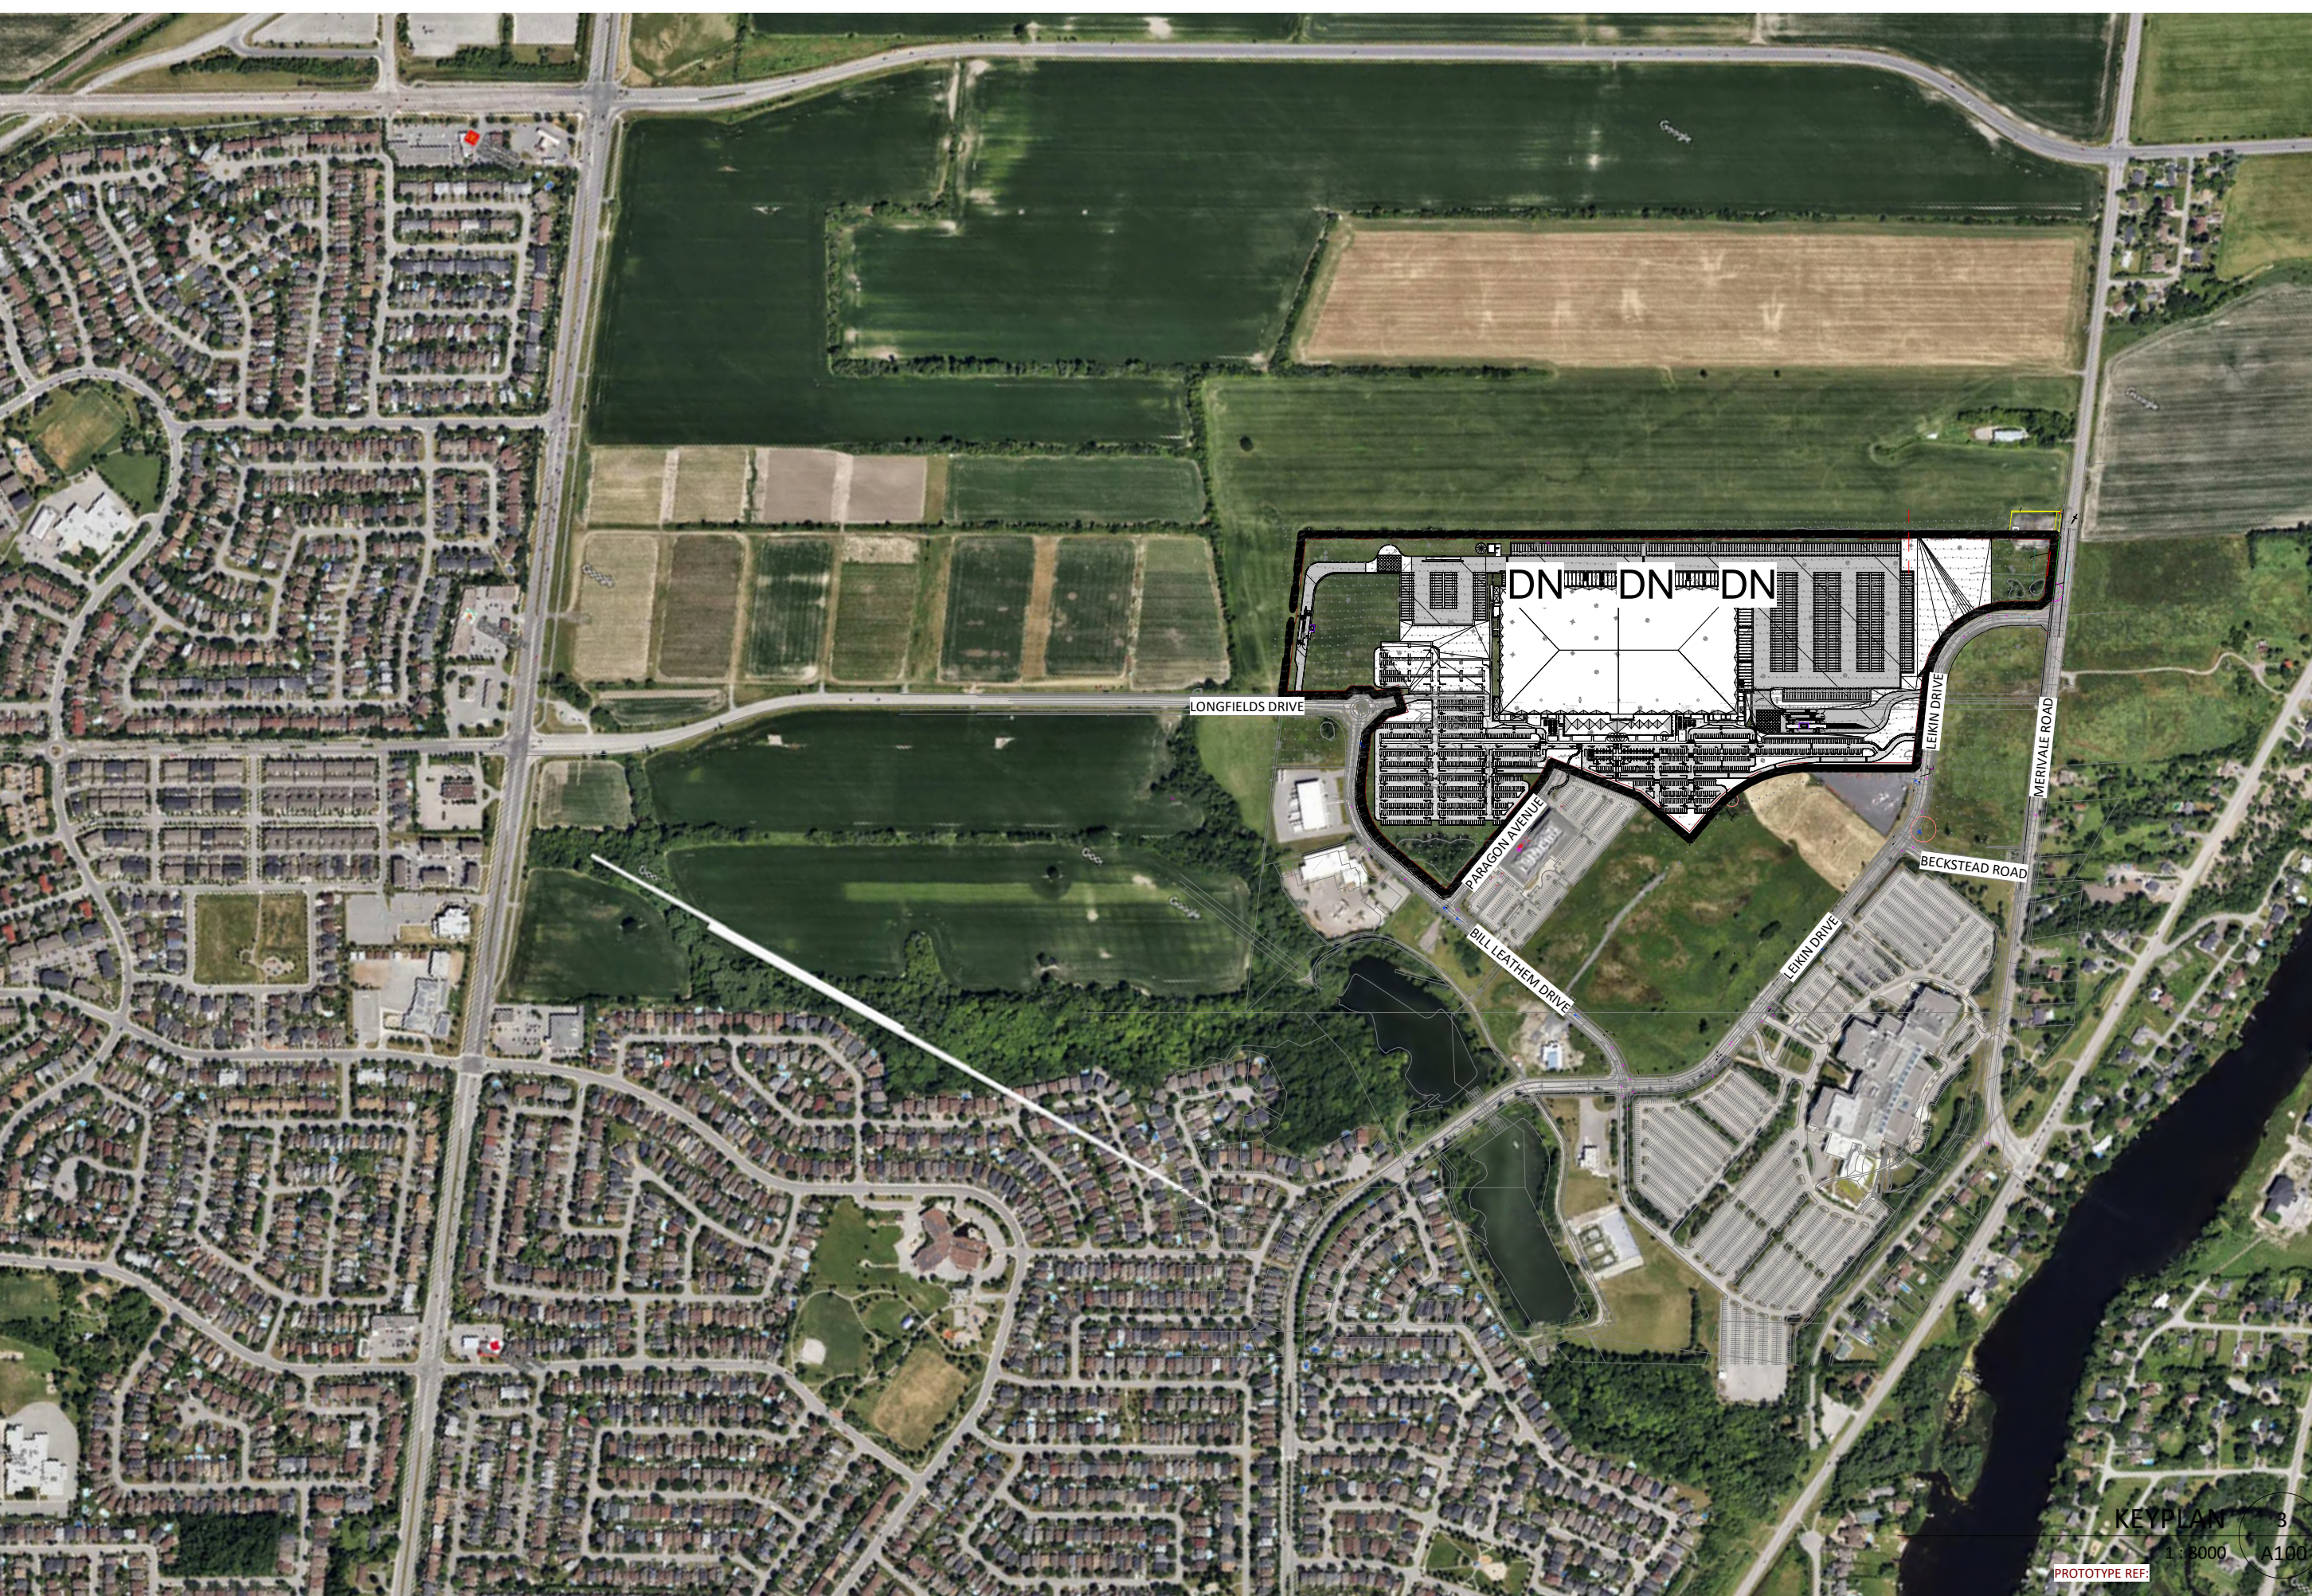

APPROVED
By Lily Xu at 2:50 pm, Jan 23, 2025

LILY XU, MCP, RPP
MANAGER, DEVELOPMENT REVIEW SOUTH
PLANNING, DEVELOPMENT, AND BUILDING SERVICES
DEPARTMENT, CITY OF OTTAWA

PARKING TOTAL		ASSOCIATE PARKING		MOTORCYCLE PARKING		BICYCLE PARKING		TRAILER PARKING		OVERHEAD DOORS	
Parking Type	Number of Stalls	Parking Type	Number of Stalls	Parking Type	Number of Stalls	Parking Type	Number of Stalls	Parking Type	Number of Stalls	OVERHEAD DOORS	PROVIDED
BICYCLE - 2'x6'	291	EV - 9'x20'	24	Motorcycle - 5'x5'	8	BICYCLE - 2'x6'	291	TRAILER 12'x50'	204	AUGER - 9'x10'-4"	2
EV - 9'x20'	24	HANDICAP 14'x20'	32	TOTAL	8	TOTAL	291	TRAILER 12'x50'	278	COMPACTOR 9'x10'	1
HANDICAP 14'x20'	32	Regular - 9'x20'	1125	TOTAL	1185	TOTAL	482	DOCK DOOR 9'x10'	59	DOOR IN FRAME	2
Motorcycle - 5'x5'	8	TOTAL	1381					Narrow Site Insulated Steel Door	1		
Regular - 9'x20'	1125										
TRAILER 12'x50'	204										
TRAILER 12'x50'	278										
TOTAL 338	1366										

NOT INCLUDING FUTURE PARKING