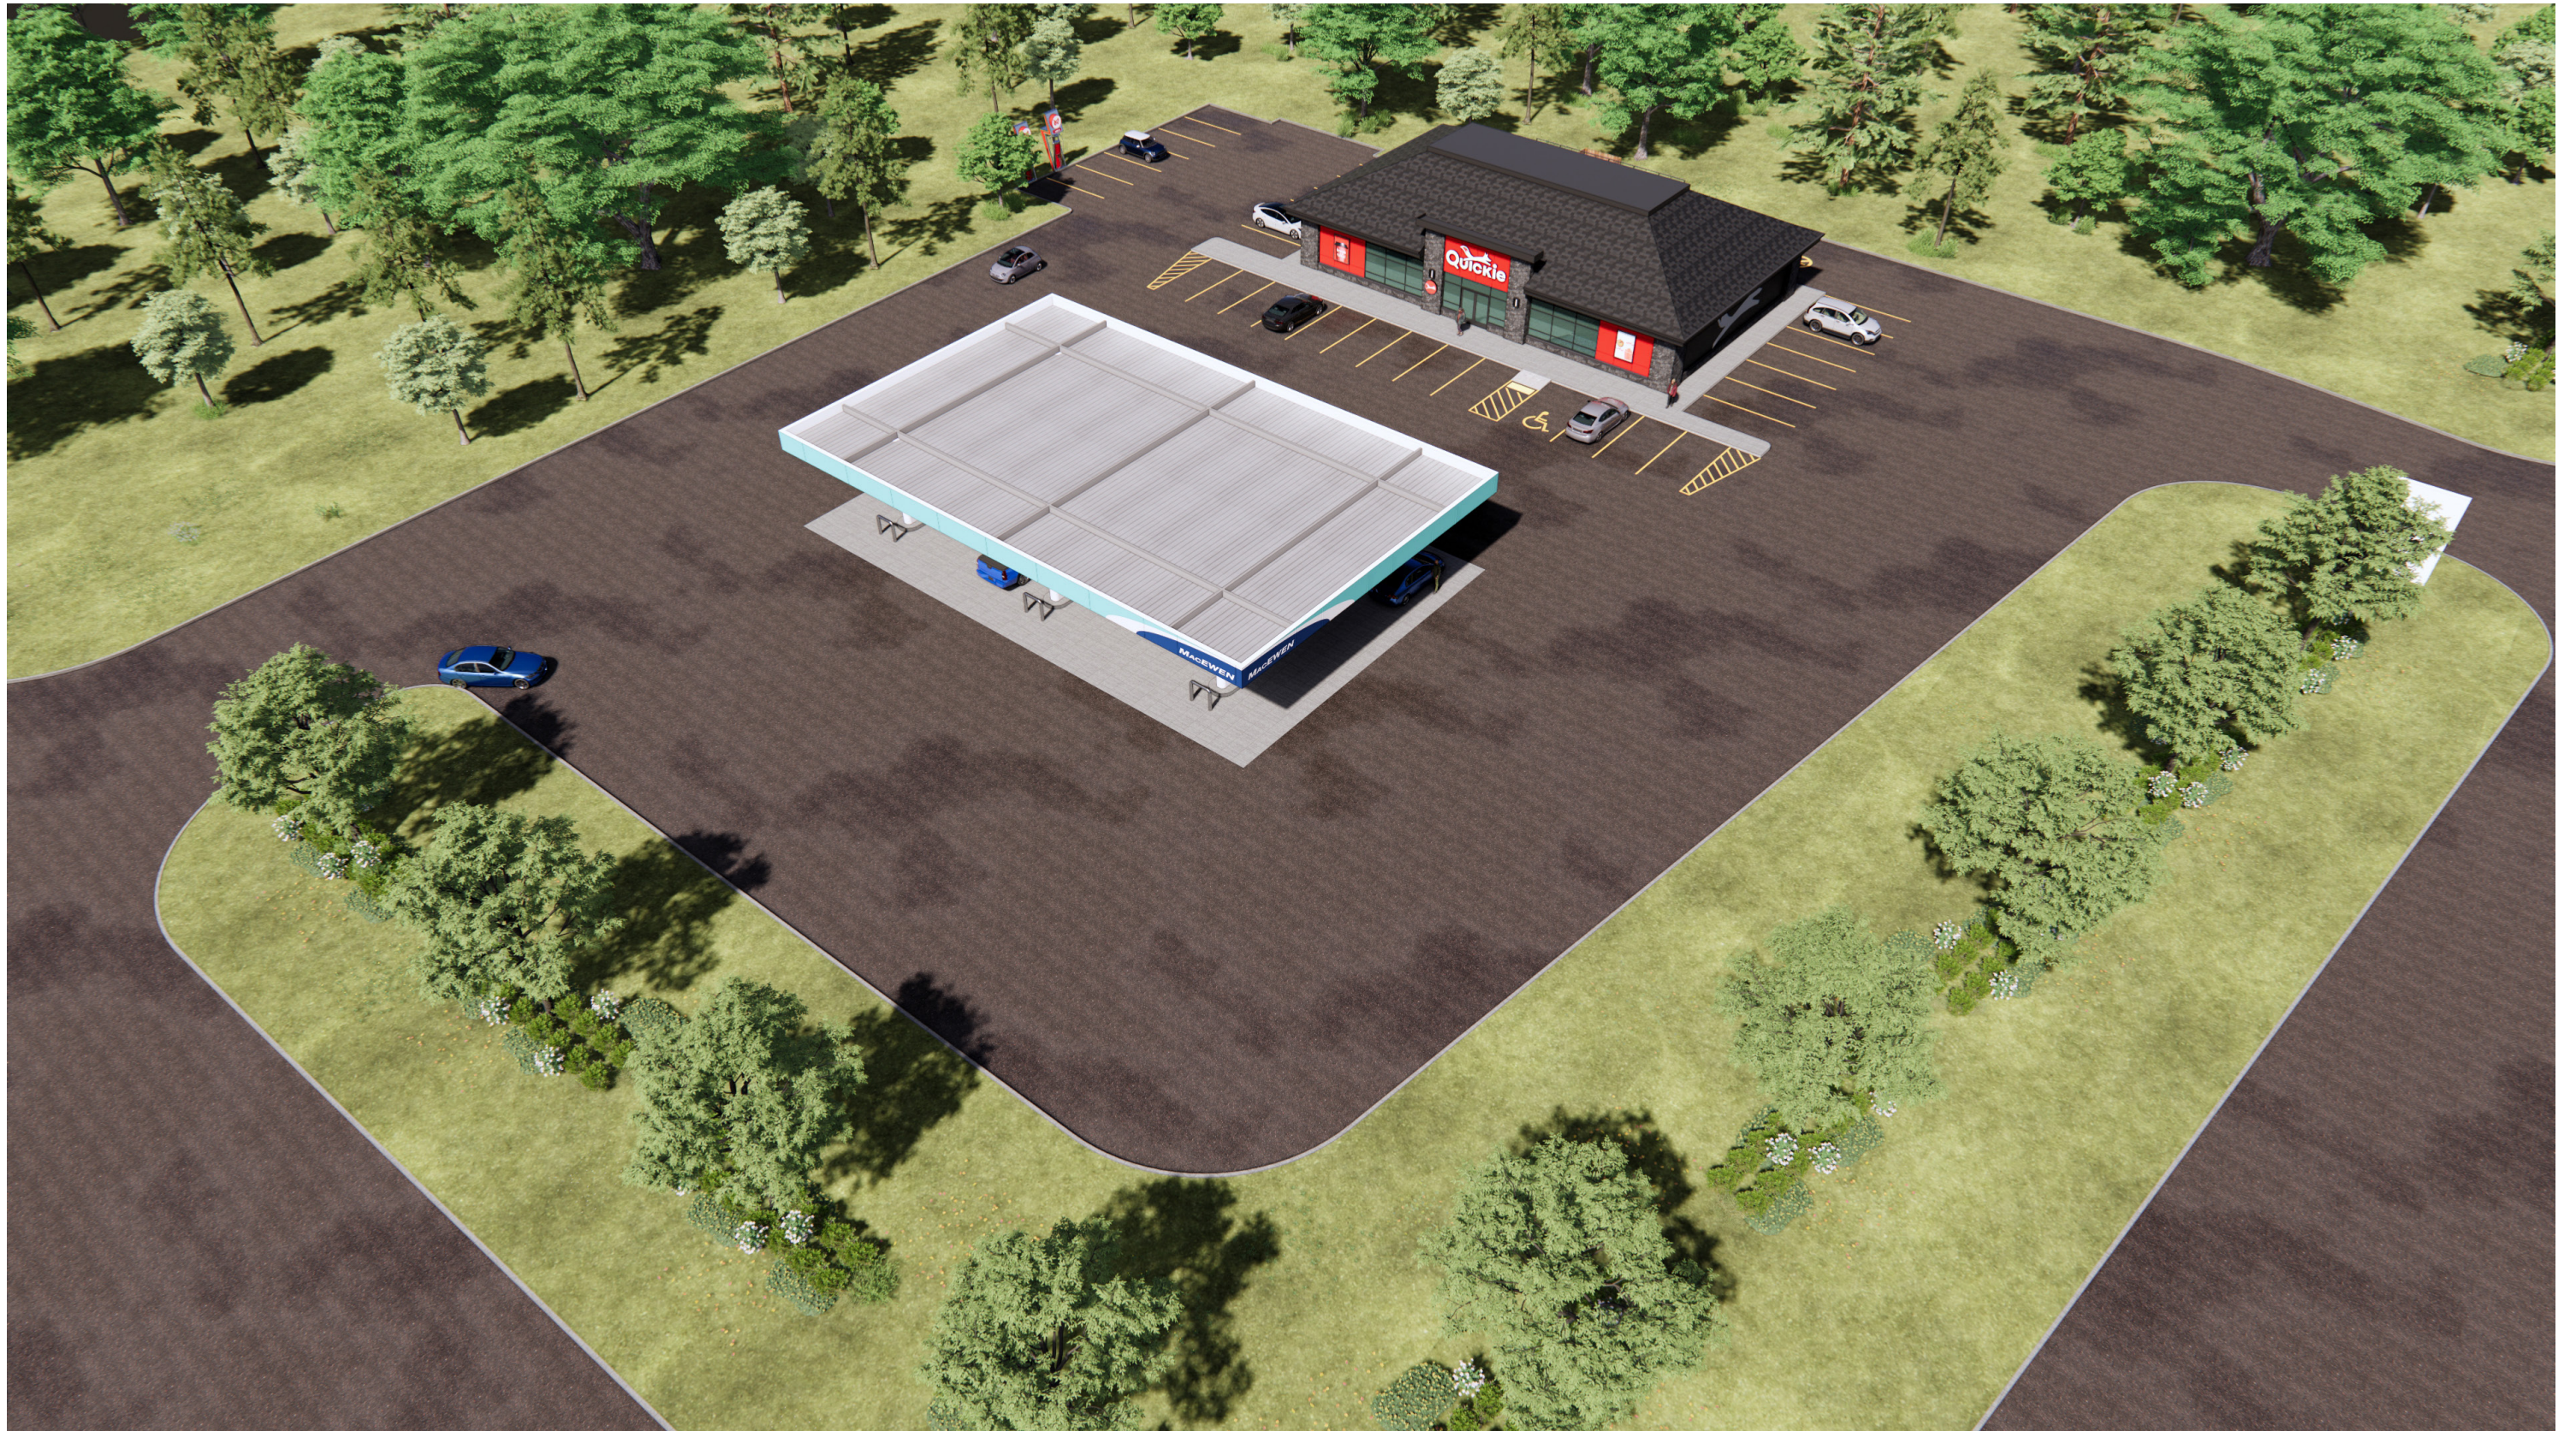

*RENDERINGS ARE FOR CONCEPTUAL PURPOSES ONLY. FINAL RESULT MIGHT DIFFER BASED ON SITE CONDITIONS & SITE CHANGES

#230201 Date: 2023.10.27

■ **MPI - ALBION**
5546 Albion Rd, Gloucester ON K1X 1A8

CONCEPT 3D VIEW - EXTERIOR ■ **ID-6**