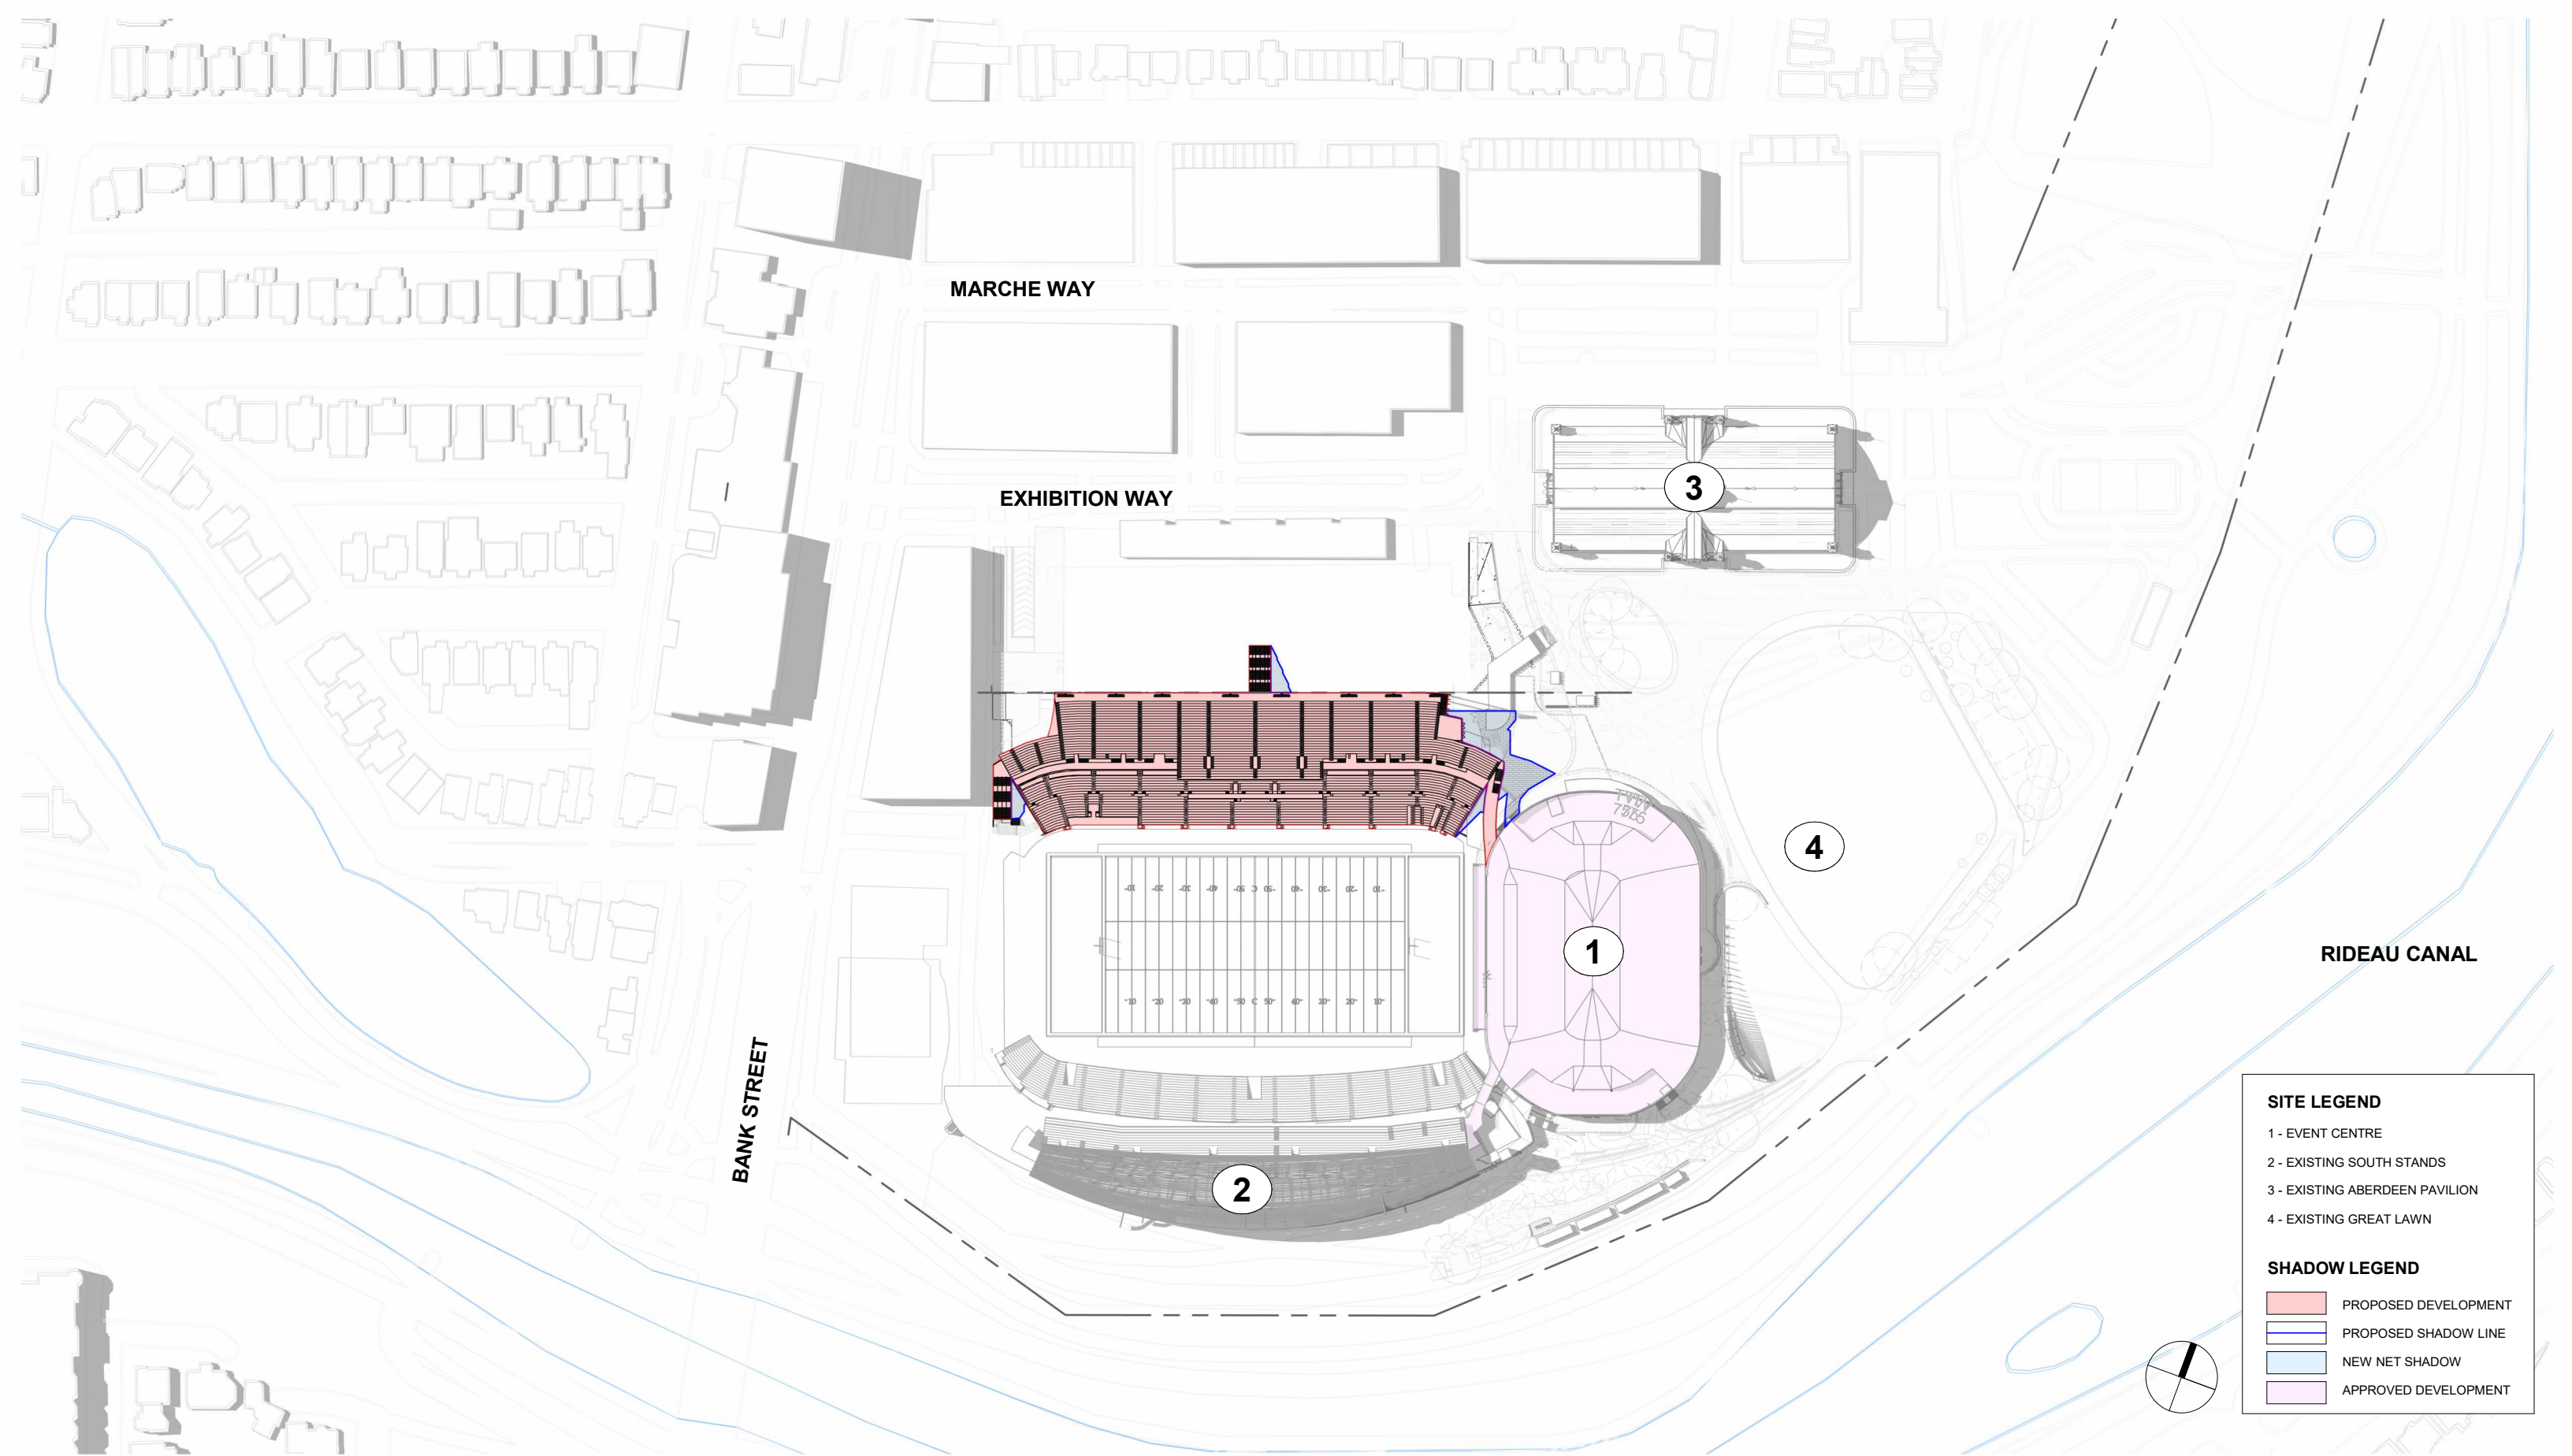

**LANSDOWNE NEW NORTH STANDS
SHADOW STUDY (JUNE 21 - 4 PM)**

SITE LEGEND

- 1 - EVENT CENTRE
- 2 - EXISTING SOUTH STANDS
- 3 - EXISTING ABERDEEN PAVILION
- 4 - EXISTING GREAT LAWN

SHADOW LEGEND

- PROPOSED DEVELOPMENT
- PROPOSED SHADOW LINE
- NEW NET SHADOW
- APPROVED DEVELOPMENT

SCALE: 1 : 2000

DATE: 10/02/24