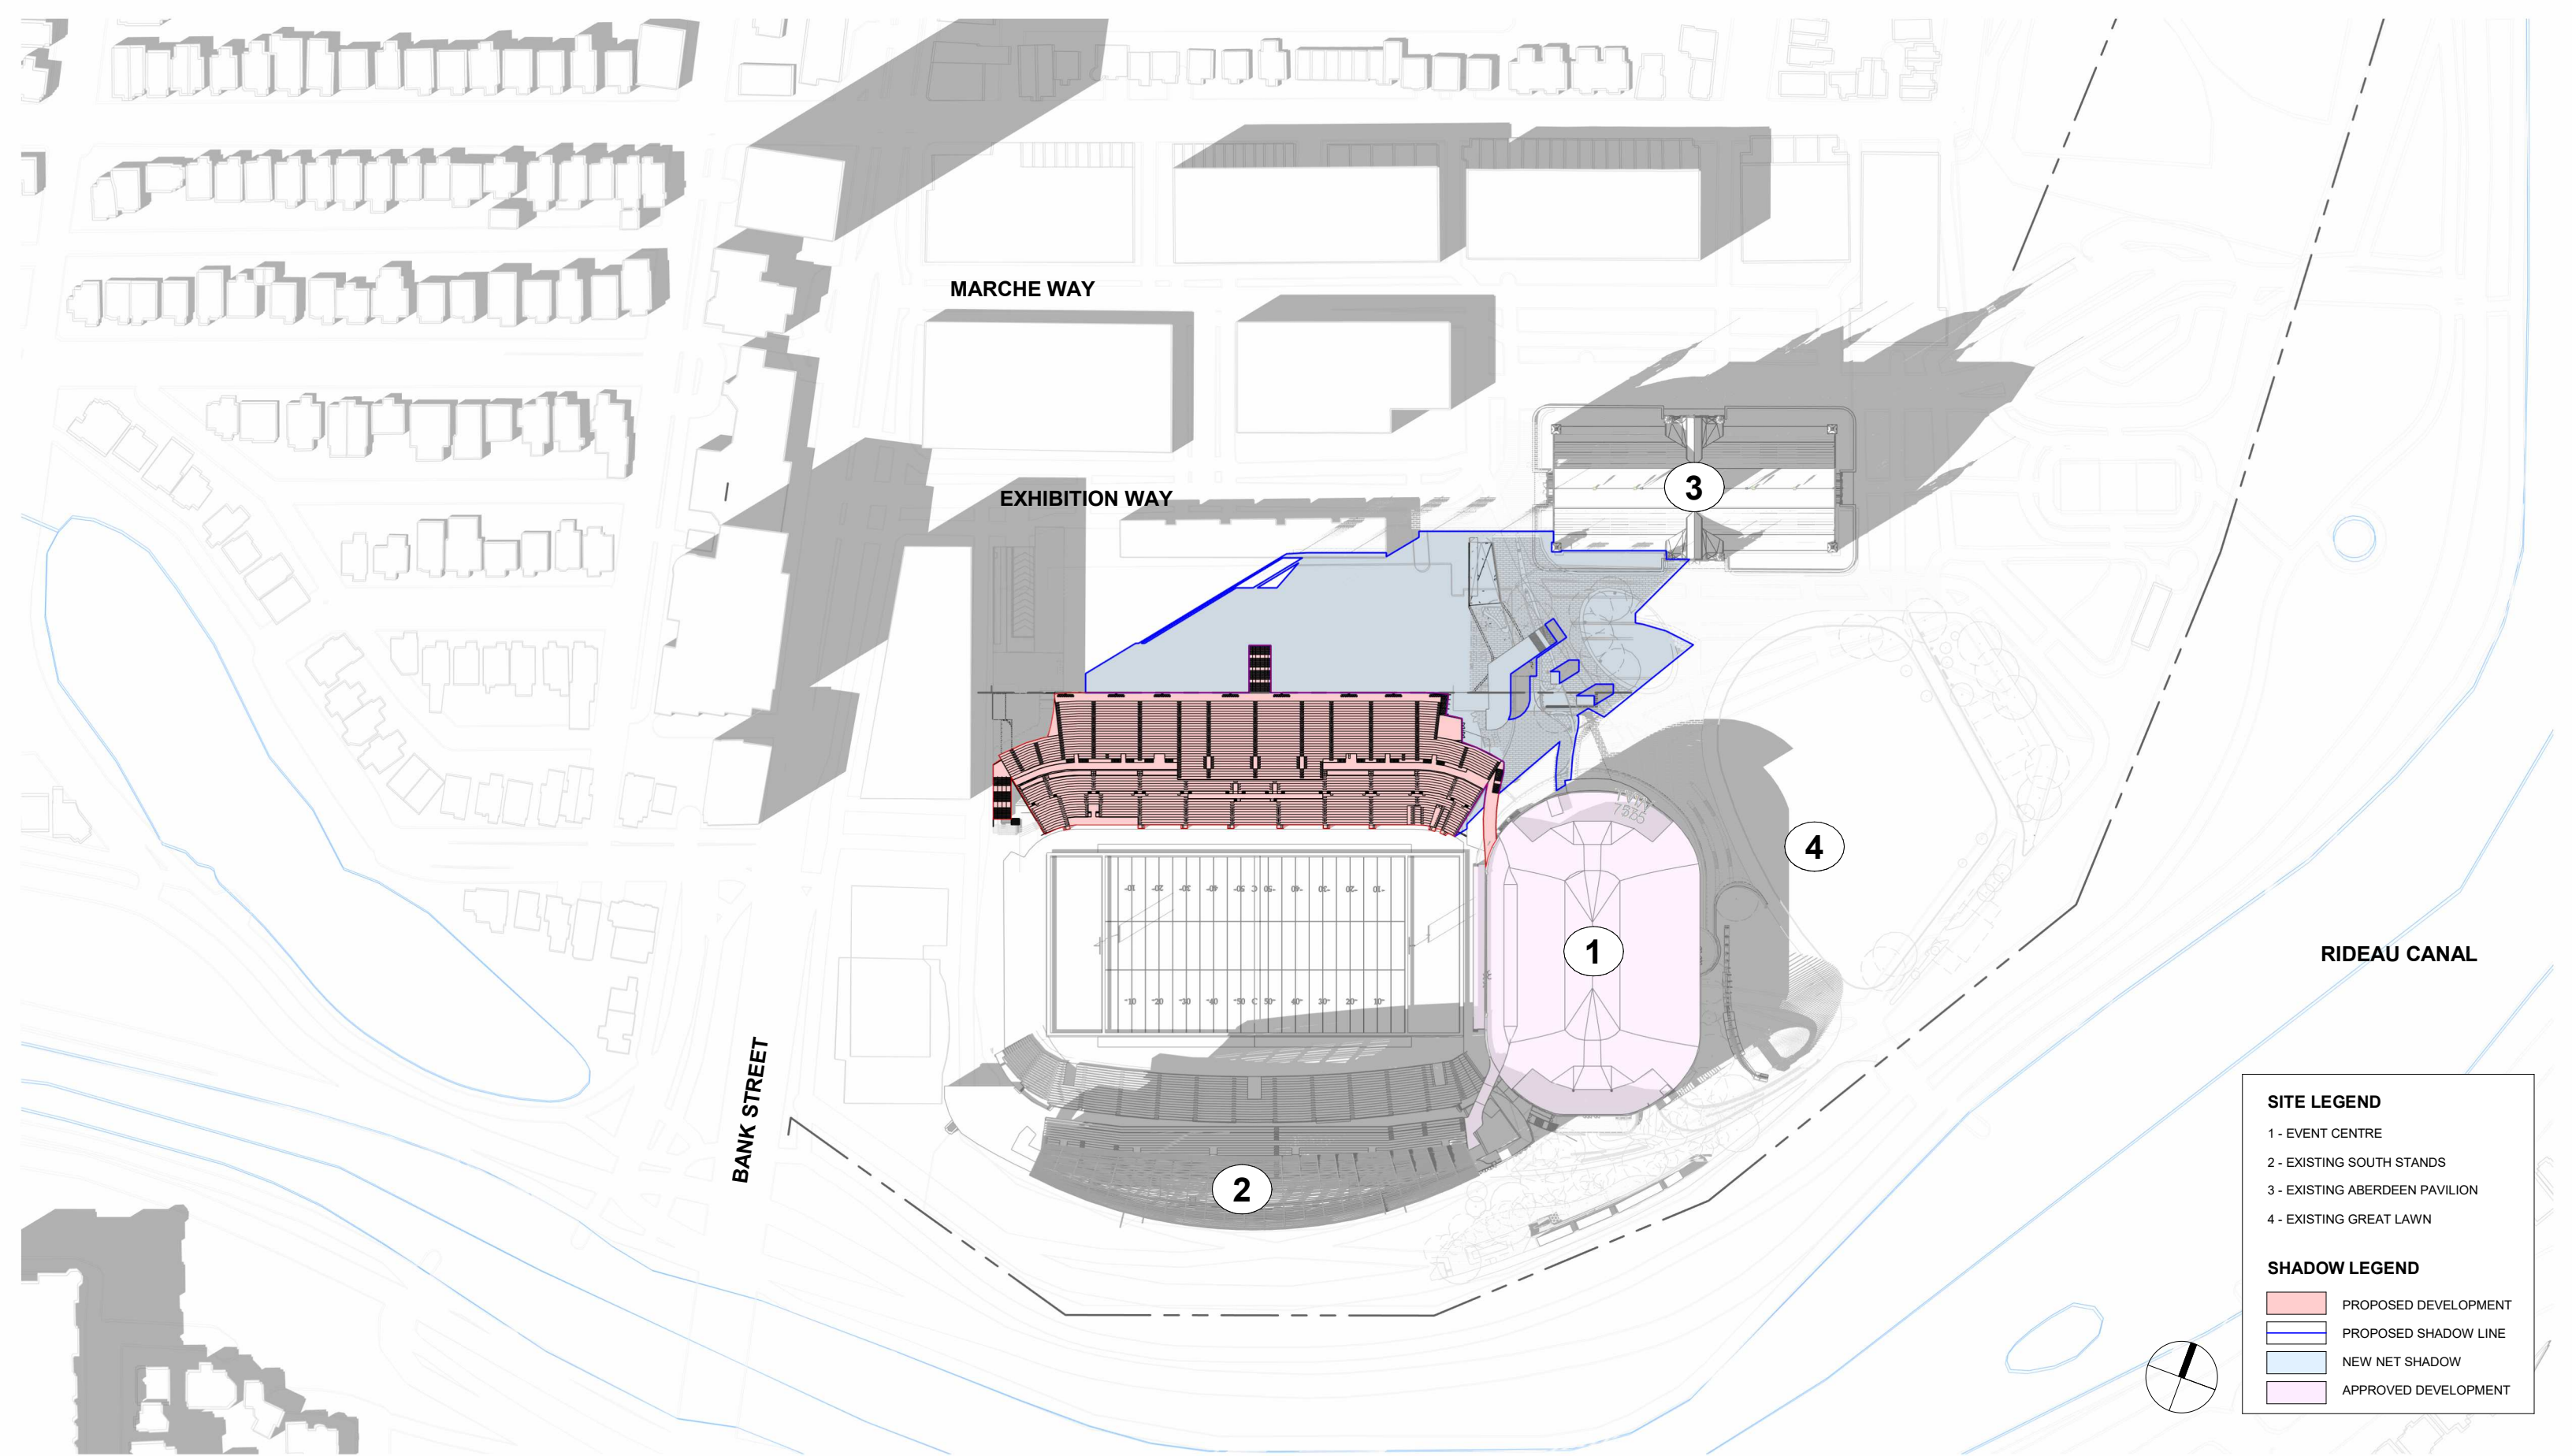

**LANSDOWNE NEW NORTH STANDS
 SHADOW STUDY (DEC 21 - 9 AM)**

**LANSDOWNE NEW NORTH STANDS
SHADOW STUDY (DEC 21 - 11 AM)**

SITE LEGEND

- 1 - EVENT CENTRE
- 2 - EXISTING SOUTH STANDS
- 3 - EXISTING ABERDEEN PAVILION
- 4 - EXISTING GREAT LAWN

SHADOW LEGEND

- PROPOSED DEVELOPMENT
- PROPOSED SHADOW LINE
- NEW NET SHADOW
- APPROVED DEVELOPMENT

SCALE: 1 : 2000

DATE: 10/02/24

SITE LEGEND	
1	- EVENT CENTRE
2	- EXISTING SOUTH STANDS
3	- EXISTING ABERDEEN PAVILION
4	- EXISTING GREAT LAWN
SHADOW LEGEND	
■	PROPOSED DEVELOPMENT
■	PROPOSED SHADOW LINE
■	NEW NET SHADOW
■	APPROVED DEVELOPMENT

**LANSDOWNE NEW NORTH STANDS
SHADOW STUDY (DEC 21 - 1 PM)**

SITE LEGEND	
1	- EVENT CENTRE
2	- EXISTING SOUTH STANDS
3	- EXISTING ABERDEEN PAVILION
4	- EXISTING GREAT LAWN
SHADOW LEGEND	
■	PROPOSED DEVELOPMENT
■	PROPOSED SHADOW LINE
■	NEW NET SHADOW
■	APPROVED DEVELOPMENT

**LANSDOWNE NEW NORTH STANDS
SHADOW STUDY (DEC 21 - 3 PM)**

8 AM

10 AM

12 PM

2 PM

4 PM

6 PM

8 PM