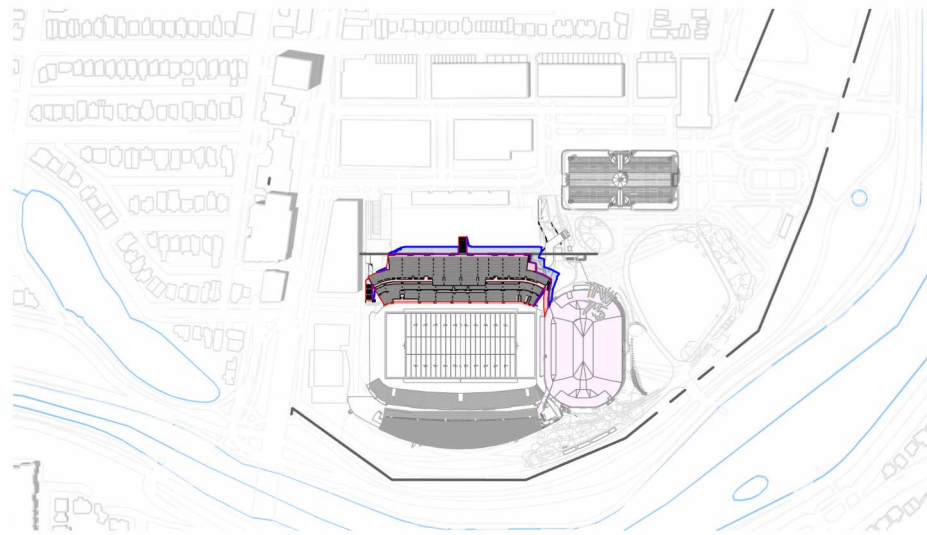

SHADOW LEGEND

- PROPOSED DEVELOPMENT
- PROPOSED SHADOW LINE
- NEW NET SHADOW
- APPROVED DEVELOPMENT

SCALE: 1 : 2000

DATE: 10/02/24

SITE LEGEND	
1	- EVENT CENTRE
2	- EXISTING SOUTH STANDS
3	- EXISTING ABERDEEN PAVILION
4	- EXISTING GREAT LAWN
SHADOW LEGEND	
■	PROPOSED DEVELOPMENT
■	PROPOSED SHADOW LINE
■	NEW NET SHADOW
■	APPROVED DEVELOPMENT

**LANSDOWNE NEW NORTH STANDS
SHADOW STUDY (DEC 21 - 1 PM)**

SITE LEGEND	
1	- EVENT CENTRE
2	- EXISTING SOUTH STANDS
3	- EXISTING ABERDEEN PAVILION
4	- EXISTING GREAT LAWN
SHADOW LEGEND	
■	PROPOSED DEVELOPMENT
■	PROPOSED SHADOW LINE
■	NEW NET SHADOW
■	APPROVED DEVELOPMENT

**LANSDOWNE NEW NORTH STANDS
SHADOW STUDY (DEC 21 - 3 PM)**

8 AM

10 AM

12 PM

2 PM

4 PM

6 PM

8 PM

SHADOW LEGEND

- PROPOSED DEVELOPMENT
- PROPOSED SHADOW LINE
- NEW NET SHADOW
- APPROVED DEVELOPMENT

8 AM

10 AM

12 PM

2 PM

4 PM

6 PM