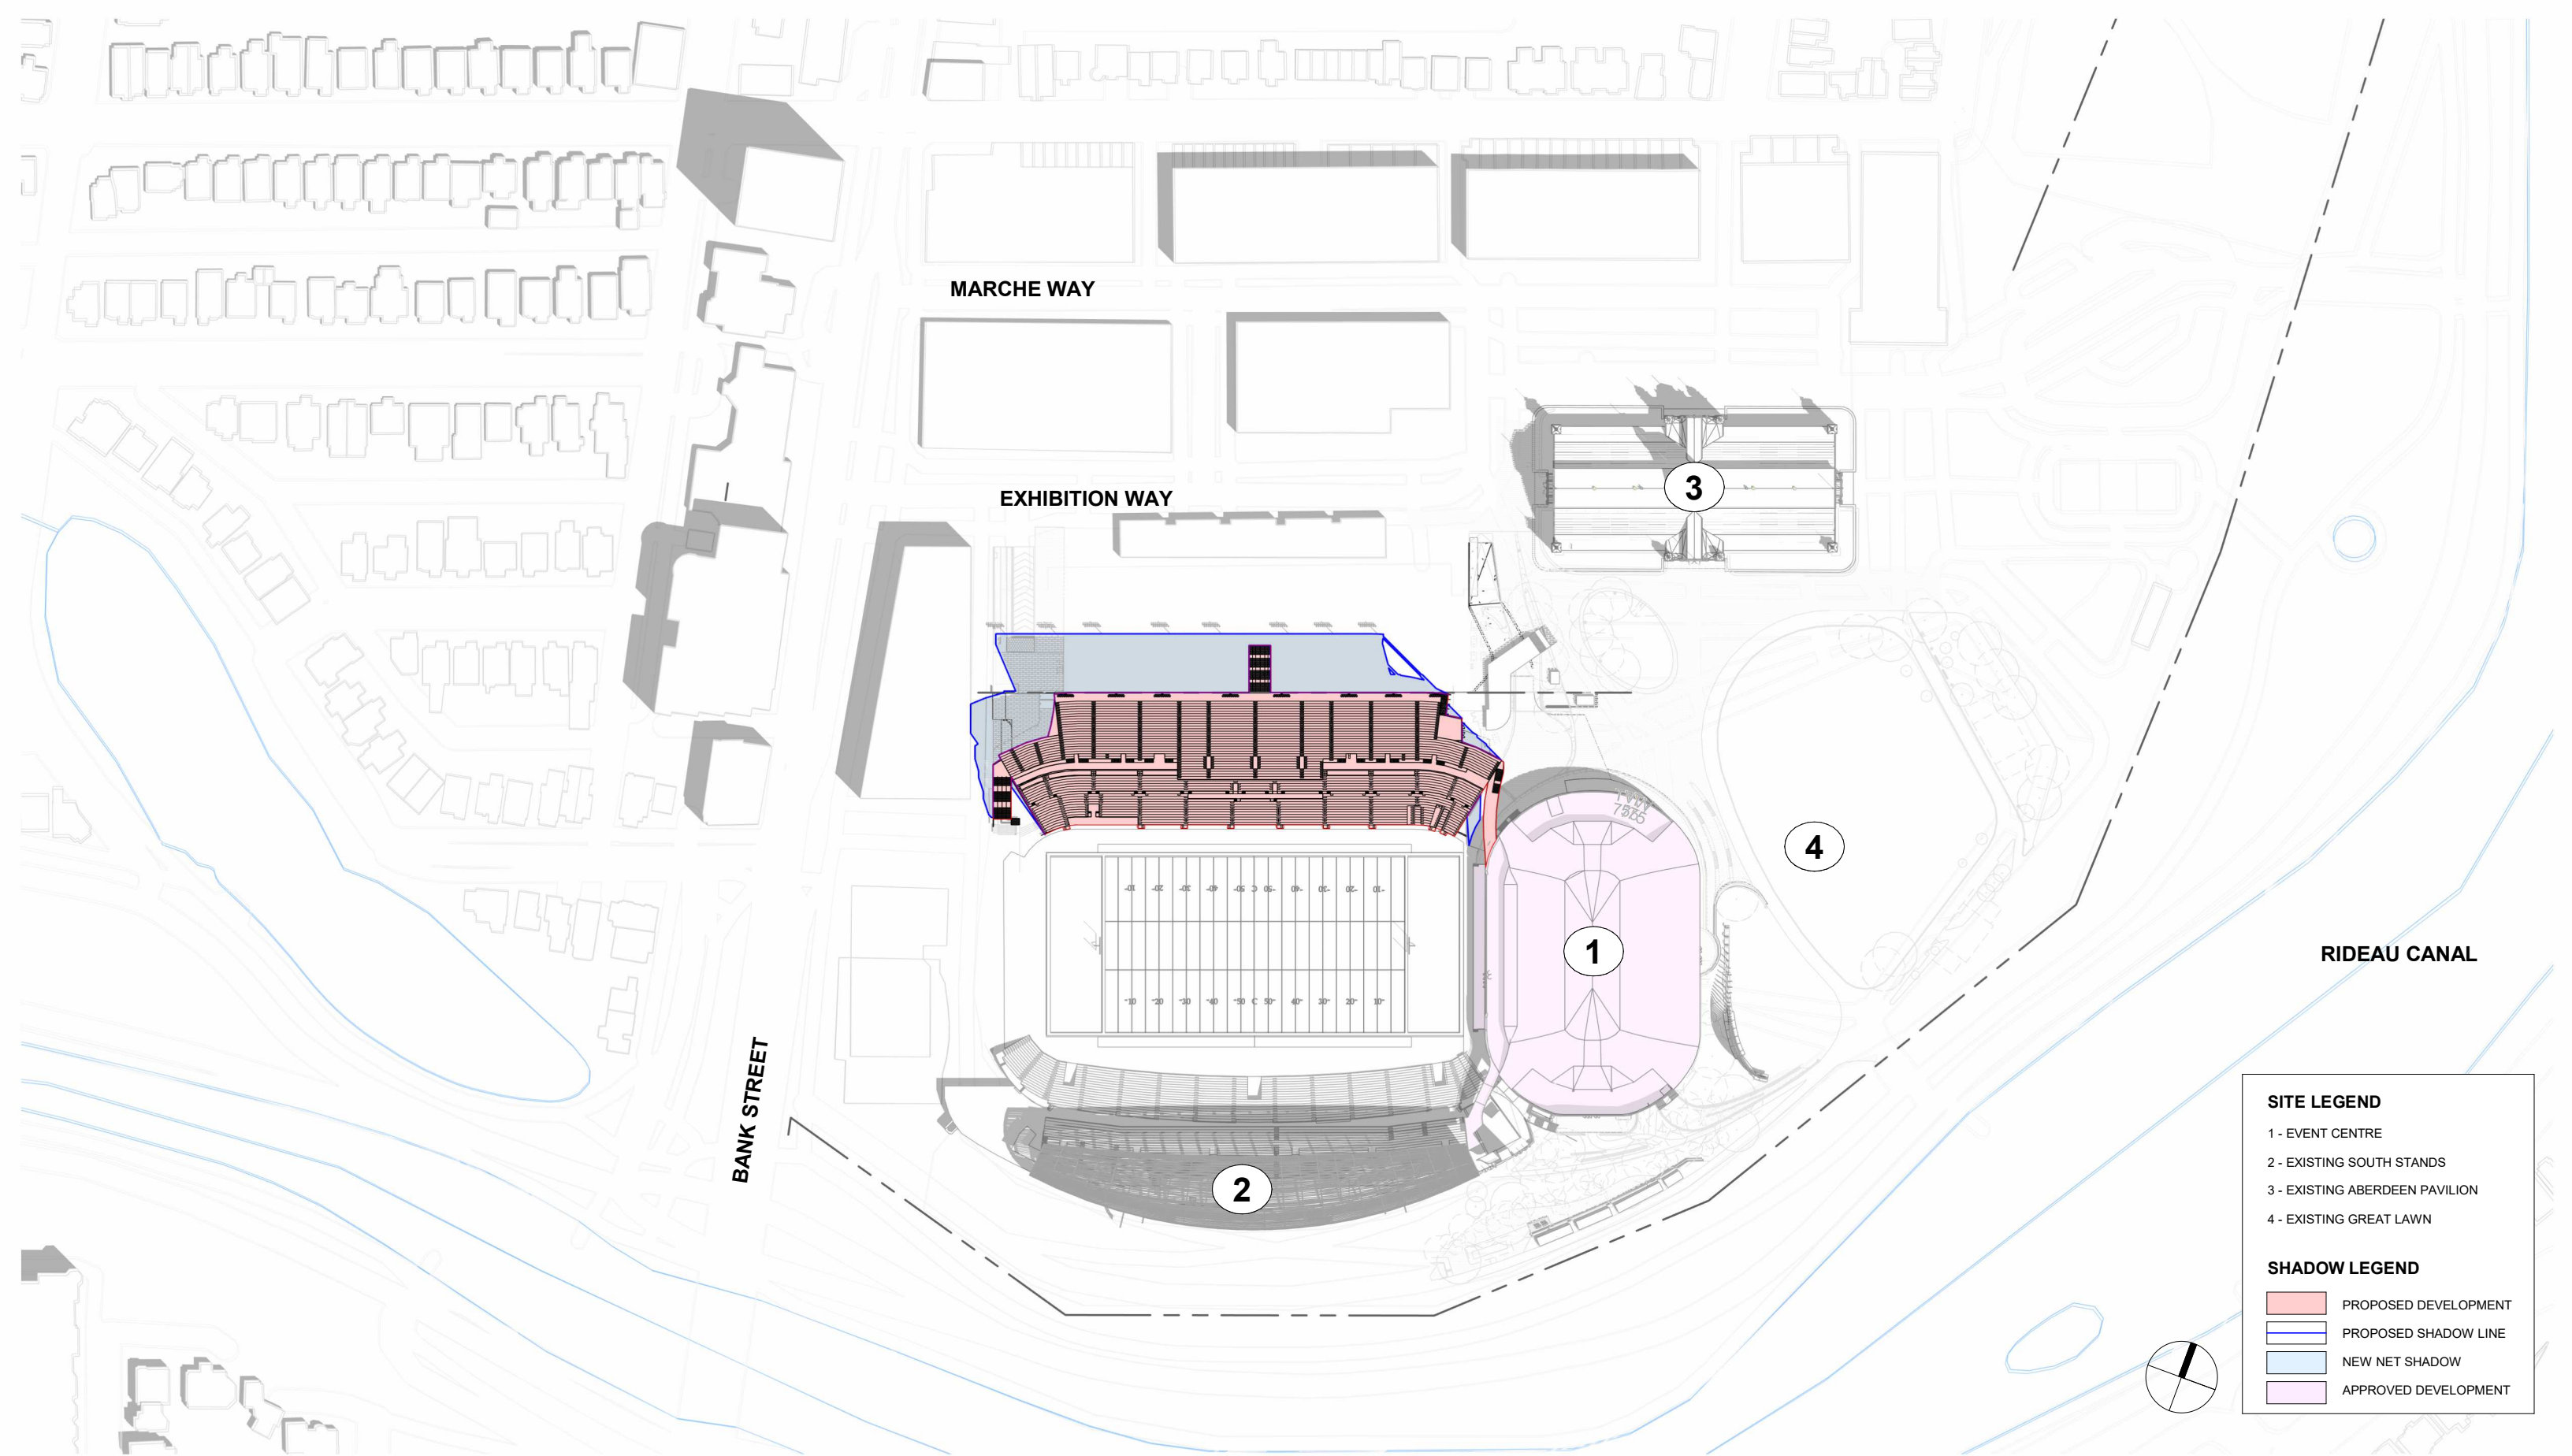

**LANSDOWNE NEW NORTH STANDS
SHADOW STUDY (JUNE 21 - 8 AM)**

SITE LEGEND

- 1 - EVENT CENTRE
- 2 - EXISTING SOUTH STANDS
- 3 - EXISTING ABERDEEN PAVILION
- 4 - EXISTING GREAT LAWN

SHADOW LEGEND

- PROPOSED DEVELOPMENT
- PROPOSED SHADOW LINE
- NEW NET SHADOW
- APPROVED DEVELOPMENT

**LANSDOWNE NEW NORTH STANDS
SHADOW STUDY (JUNE 21 - 10 AM)**

SITE LEGEND

- 1 - EVENT CENTRE
- 2 - EXISTING SOUTH STANDS
- 3 - EXISTING ABERDEEN PAVILION
- 4 - EXISTING GREAT LAWN

SHADOW LEGEND

- PROPOSED DEVELOPMENT
- PROPOSED SHADOW LINE
- NEW NET SHADOW
- APPROVED DEVELOPMENT

SITE LEGEND	
1	- EVENT CENTRE
2	- EXISTING SOUTH STANDS
3	- EXISTING ABERDEEN PAVILION
4	- EXISTING GREAT LAWN
SHADOW LEGEND	
■	PROPOSED DEVELOPMENT
■	PROPOSED SHADOW LINE
■	NEW NET SHADOW
■	APPROVED DEVELOPMENT

**LANSDOWNE NEW NORTH STANDS
SHADOW STUDY (JUNE 21 - 12 PM)**

SITE LEGEND	
1	- EVENT CENTRE
2	- EXISTING SOUTH STANDS
3	- EXISTING ABERDEEN PAVILION
4	- EXISTING GREAT LAWN
SHADOW LEGEND	
■	PROPOSED DEVELOPMENT
■	PROPOSED SHADOW LINE
■	NEW NET SHADOW
■	APPROVED DEVELOPMENT