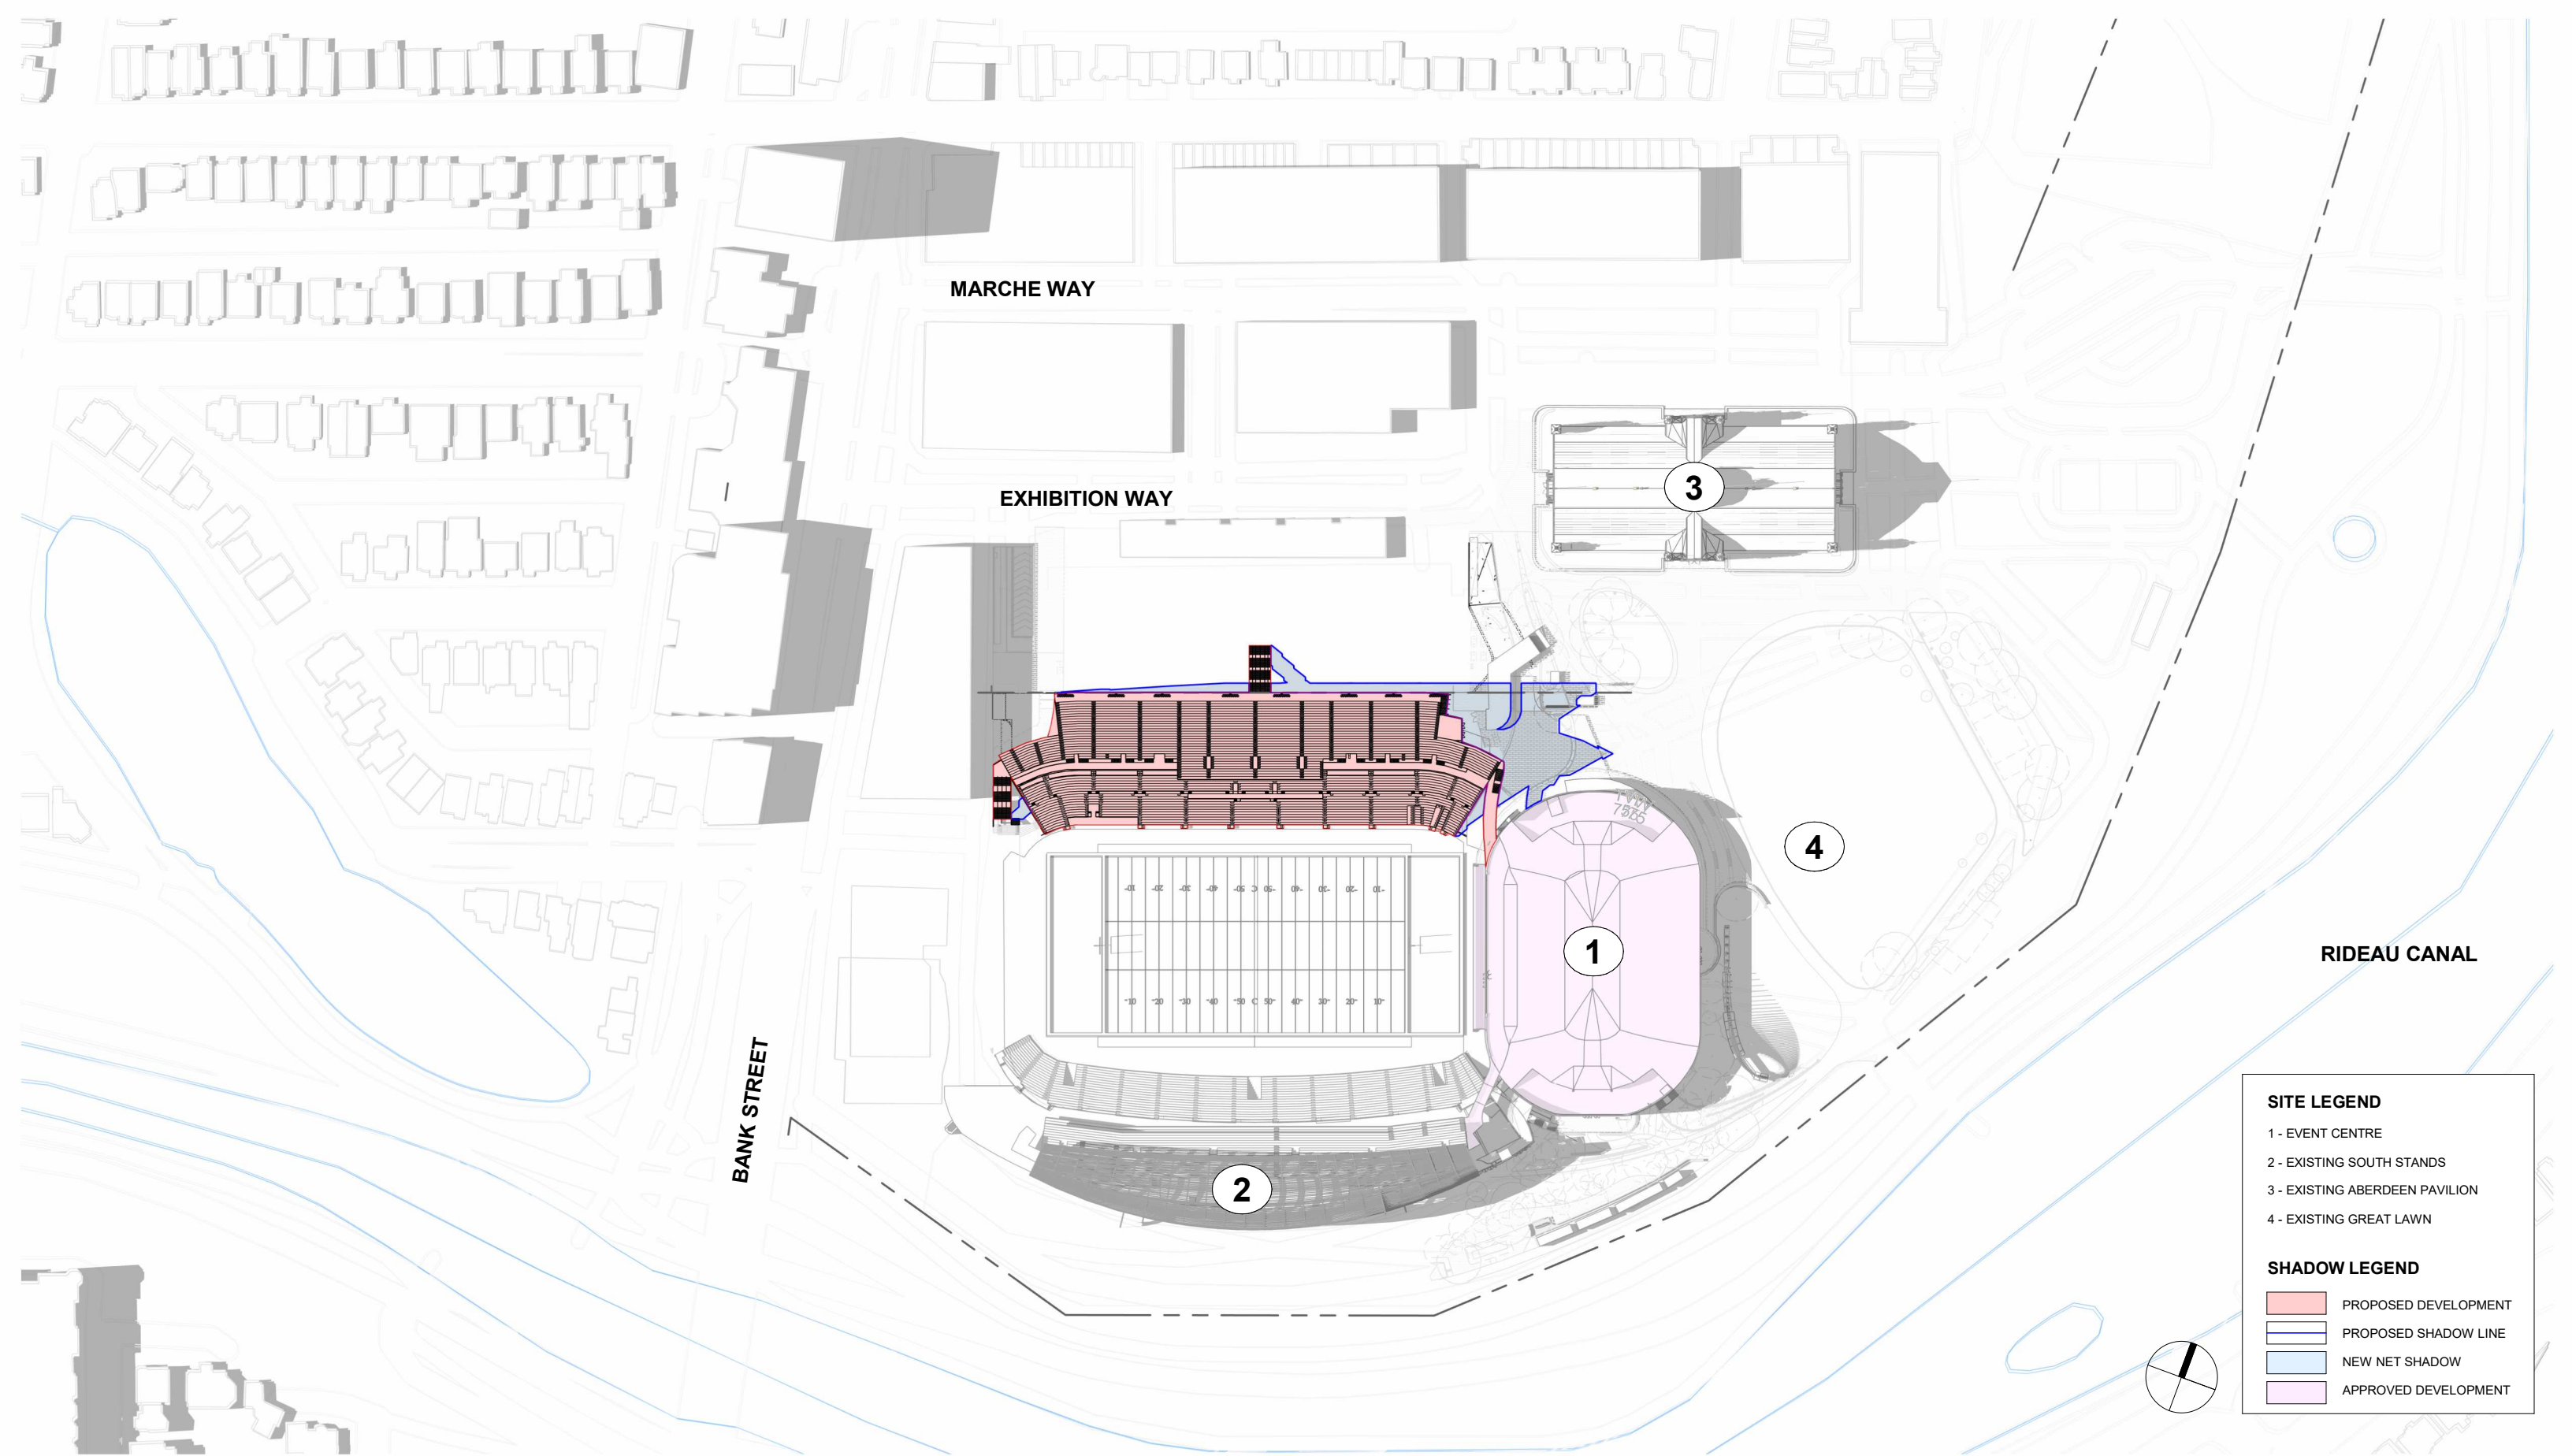

SCALE: 1 : 2000

DATE: 10/02/24

SITE LEGEND

- 1 - EVENT CENTRE
- 2 - EXISTING SOUTH STANDS
- 3 - EXISTING ABERDEEN PAVILION
- 4 - EXISTING GREAT LAWN

SHADOW LEGEND

- PROPOSED DEVELOPMENT
- PROPOSED SHADOW LINE
- NEW NET SHADOW
- APPROVED DEVELOPMENT

**LANSDOWNE NEW NORTH STANDS
SHADOW STUDY (SEPT 21 - 12 PM)**

SCALE: 1 : 2000

DATE: 10/02/24

SITE LEGEND

- 1 - EVENT CENTRE
- 2 - EXISTING SOUTH STANDS
- 3 - EXISTING ABERDEEN PAVILION
- 4 - EXISTING GREAT LAWN

SHADOW LEGEND

- PROPOSED DEVELOPMENT
- PROPOSED SHADOW LINE
- NEW NET SHADOW
- APPROVED DEVELOPMENT

**LANSDOWNE NEW NORTH STANDS
SHADOW STUDY (SEPT 21 - 2 PM)**

**LANSDOWNE NEW NORTH STANDS
SHADOW STUDY (SEPT 21 - 4 PM)**

SITE LEGEND

- 1 - EVENT CENTRE
- 2 - EXISTING SOUTH STANDS
- 3 - EXISTING ABERDEEN PAVILION
- 4 - EXISTING GREAT LAWN

SHADOW LEGEND

- PROPOSED DEVELOPMENT
- PROPOSED SHADOW LINE
- NEW NET SHADOW
- APPROVED DEVELOPMENT