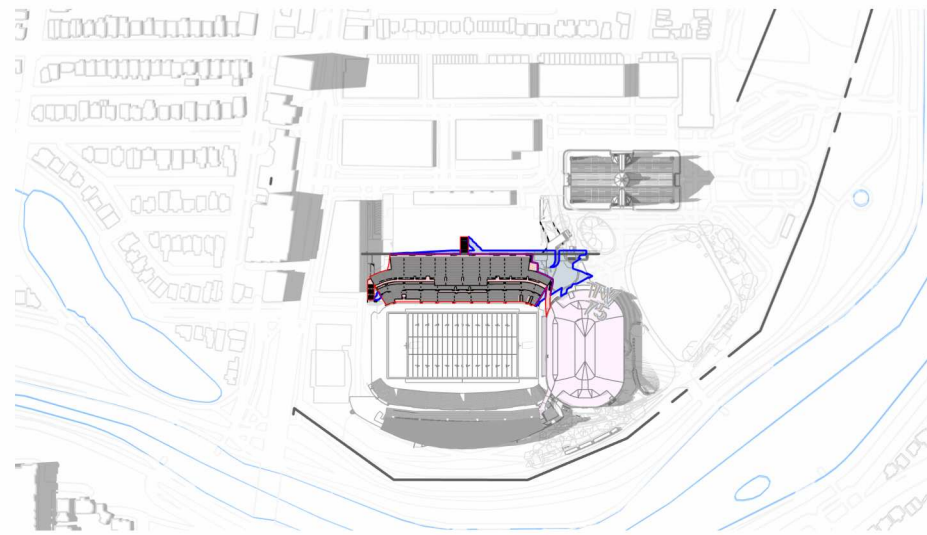

**LANSDOWNE NEW NORTH STANDS
SHADOW STUDY (DEC 21 - 3 PM)**

8 AM

10 AM

12 PM

2 PM

4 PM

6 PM

8 PM

SHADOW LEGEND

- PROPOSED DEVELOPMENT
- PROPOSED SHADOW LINE
- NEW NET SHADOW
- APPROVED DEVELOPMENT

8 AM

10 AM

12 PM

2 PM

4 PM

6 PM

SHADOW LEGEND	
	PROPOSED DEVELOPMENT
	PROPOSED SHADOW LINE
	NEW NET SHADOW
	APPROVED DEVELOPMENT

9 AM

11 AM

1 PM

3 PM

SHADOW LEGEND	
	PROPOSED DEVELOPMENT
	PROPOSED SHADOW LINE
	NEW NET SHADOW
	APPROVED DEVELOPMENT