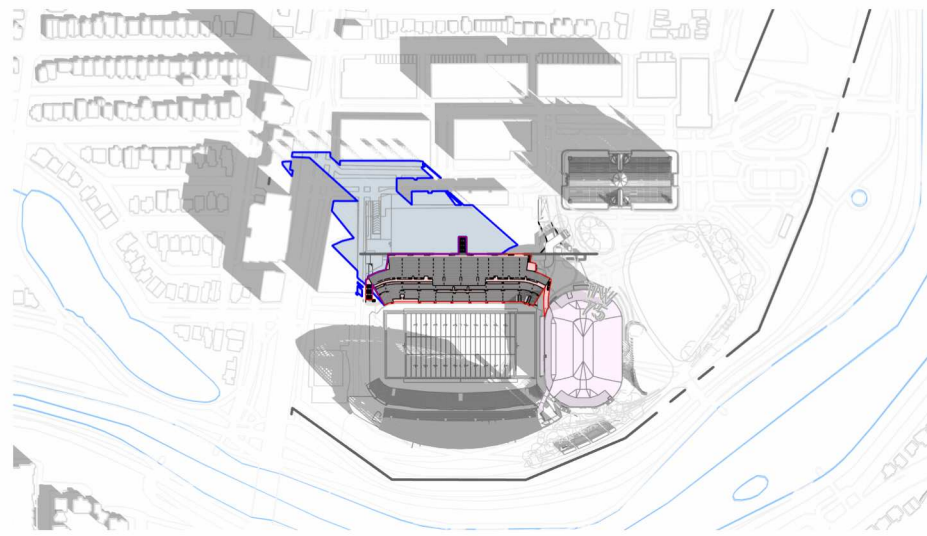

**LANSDOWNE NEW NORTH STANDS
SHADOW STUDY (DEC 21 - 1 PM)**

SITE LEGEND	
1	- EVENT CENTRE
2	- EXISTING SOUTH STANDS
3	- EXISTING ABERDEEN PAVILION
4	- EXISTING GREAT LAWN
SHADOW LEGEND	
■	PROPOSED DEVELOPMENT
■	PROPOSED SHADOW LINE
■	NEW NET SHADOW
■	APPROVED DEVELOPMENT

**LANSDOWNE NEW NORTH STANDS
SHADOW STUDY (DEC 21 - 3 PM)**

8 AM

10 AM

12 PM

2 PM

4 PM

6 PM

8 PM

SHADOW LEGEND

- PROPOSED DEVELOPMENT
- PROPOSED SHADOW LINE
- NEW NET SHADOW
- APPROVED DEVELOPMENT

8 AM

10 AM

12 PM

2 PM

4 PM

6 PM