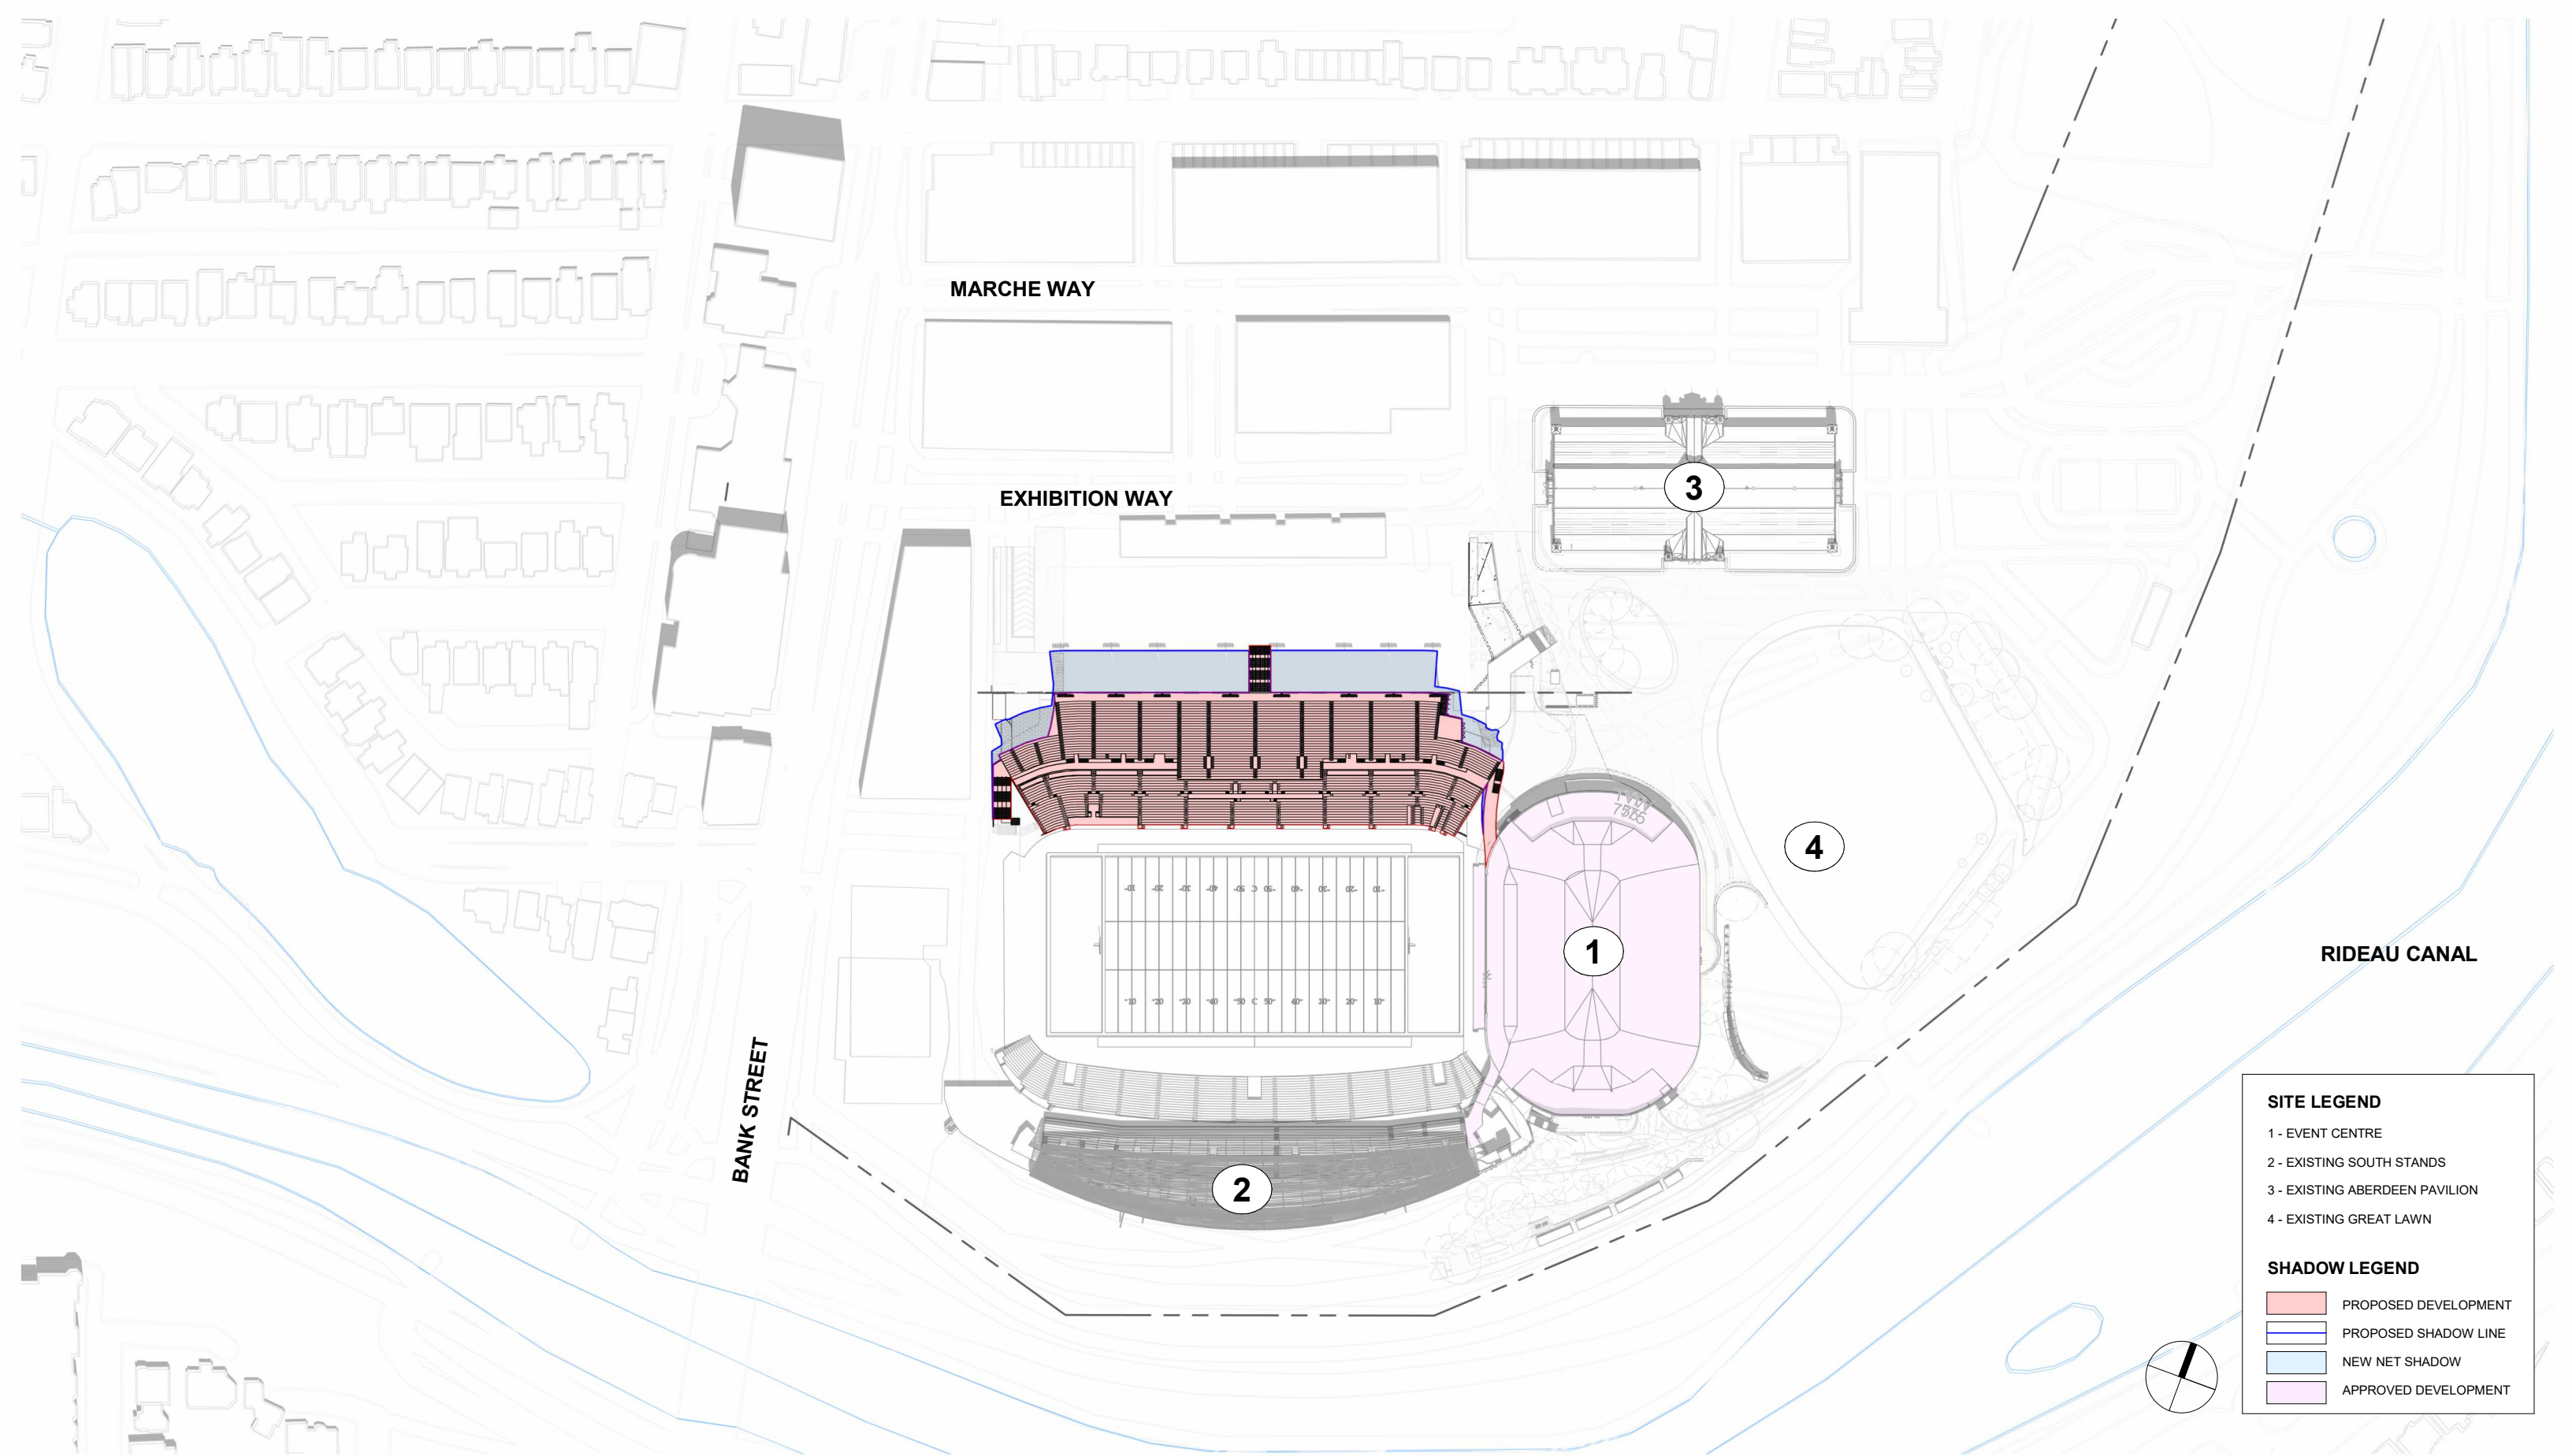

**LANSDOWNE NEW NORTH STANDS
SHADOW STUDY (JUNE 21 - 8 AM)**

SITE LEGEND

- 1 - EVENT CENTRE
- 2 - EXISTING SOUTH STANDS
- 3 - EXISTING ABERDEEN PAVILION
- 4 - EXISTING GREAT LAWN

SHADOW LEGEND

- PROPOSED DEVELOPMENT
- PROPOSED SHADOW LINE
- NEW NET SHADOW
- APPROVED DEVELOPMENT

**LANSDOWNE NEW NORTH STANDS
SHADOW STUDY (JUNE 21 - 10 AM)**

SITE LEGEND

- 1 - EVENT CENTRE
- 2 - EXISTING SOUTH STANDS
- 3 - EXISTING ABERDEEN PAVILION
- 4 - EXISTING GREAT LAWN

SHADOW LEGEND

- PROPOSED DEVELOPMENT
- PROPOSED SHADOW LINE
- NEW NET SHADOW
- APPROVED DEVELOPMENT

SITE LEGEND	
1	- EVENT CENTRE
2	- EXISTING SOUTH STANDS
3	- EXISTING ABERDEEN PAVILION
4	- EXISTING GREAT LAWN
SHADOW LEGEND	
■	PROPOSED DEVELOPMENT
■	PROPOSED SHADOW LINE
■	NEW NET SHADOW
■	APPROVED DEVELOPMENT

**LANSDOWNE NEW NORTH STANDS
SHADOW STUDY (JUNE 21 - 12 PM)**

SITE LEGEND	
1	- EVENT CENTRE
2	- EXISTING SOUTH STANDS
3	- EXISTING ABERDEEN PAVILION
4	- EXISTING GREAT LAWN
SHADOW LEGEND	
■	PROPOSED DEVELOPMENT
■	PROPOSED SHADOW LINE
■	NEW NET SHADOW
■	APPROVED DEVELOPMENT