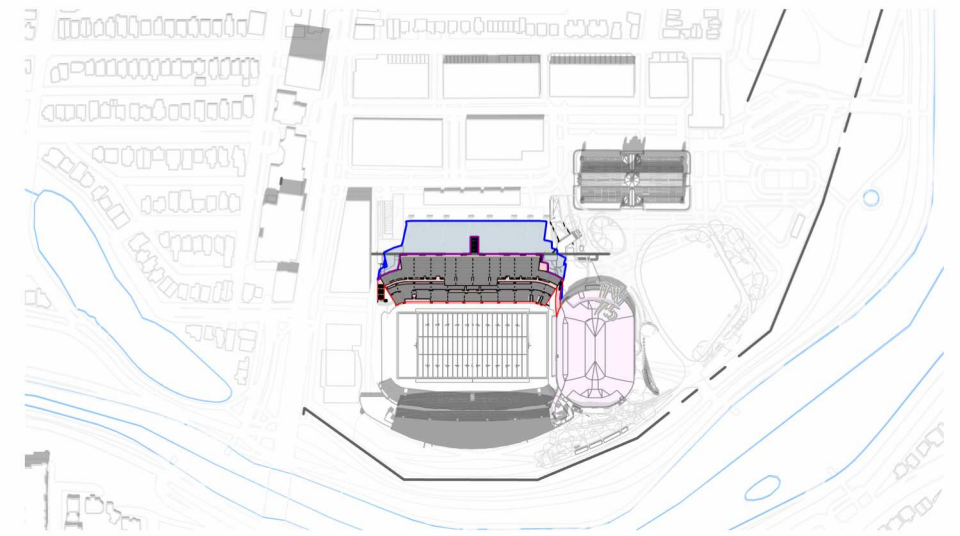

**LANSDOWNE NEW NORTH STANDS
SHADOW STUDY (DEC 21 - 3 PM)**

8 AM

10 AM

12 PM

2 PM

4 PM

6 PM

8 PM

SHADOW LEGEND

- PROPOSED DEVELOPMENT
- PROPOSED SHADOW LINE
- NEW NET SHADOW
- APPROVED DEVELOPMENT

8 AM

10 AM

12 PM

2 PM

4 PM

6 PM

SHADOW LEGEND	
	PROPOSED DEVELOPMENT
	PROPOSED SHADOW LINE
	NEW NET SHADOW
	APPROVED DEVELOPMENT

9 AM

11 AM

1 PM

3 PM

SHADOW LEGEND	
	PROPOSED DEVELOPMENT
	PROPOSED SHADOW LINE
	NEW NET SHADOW
	APPROVED DEVELOPMENT