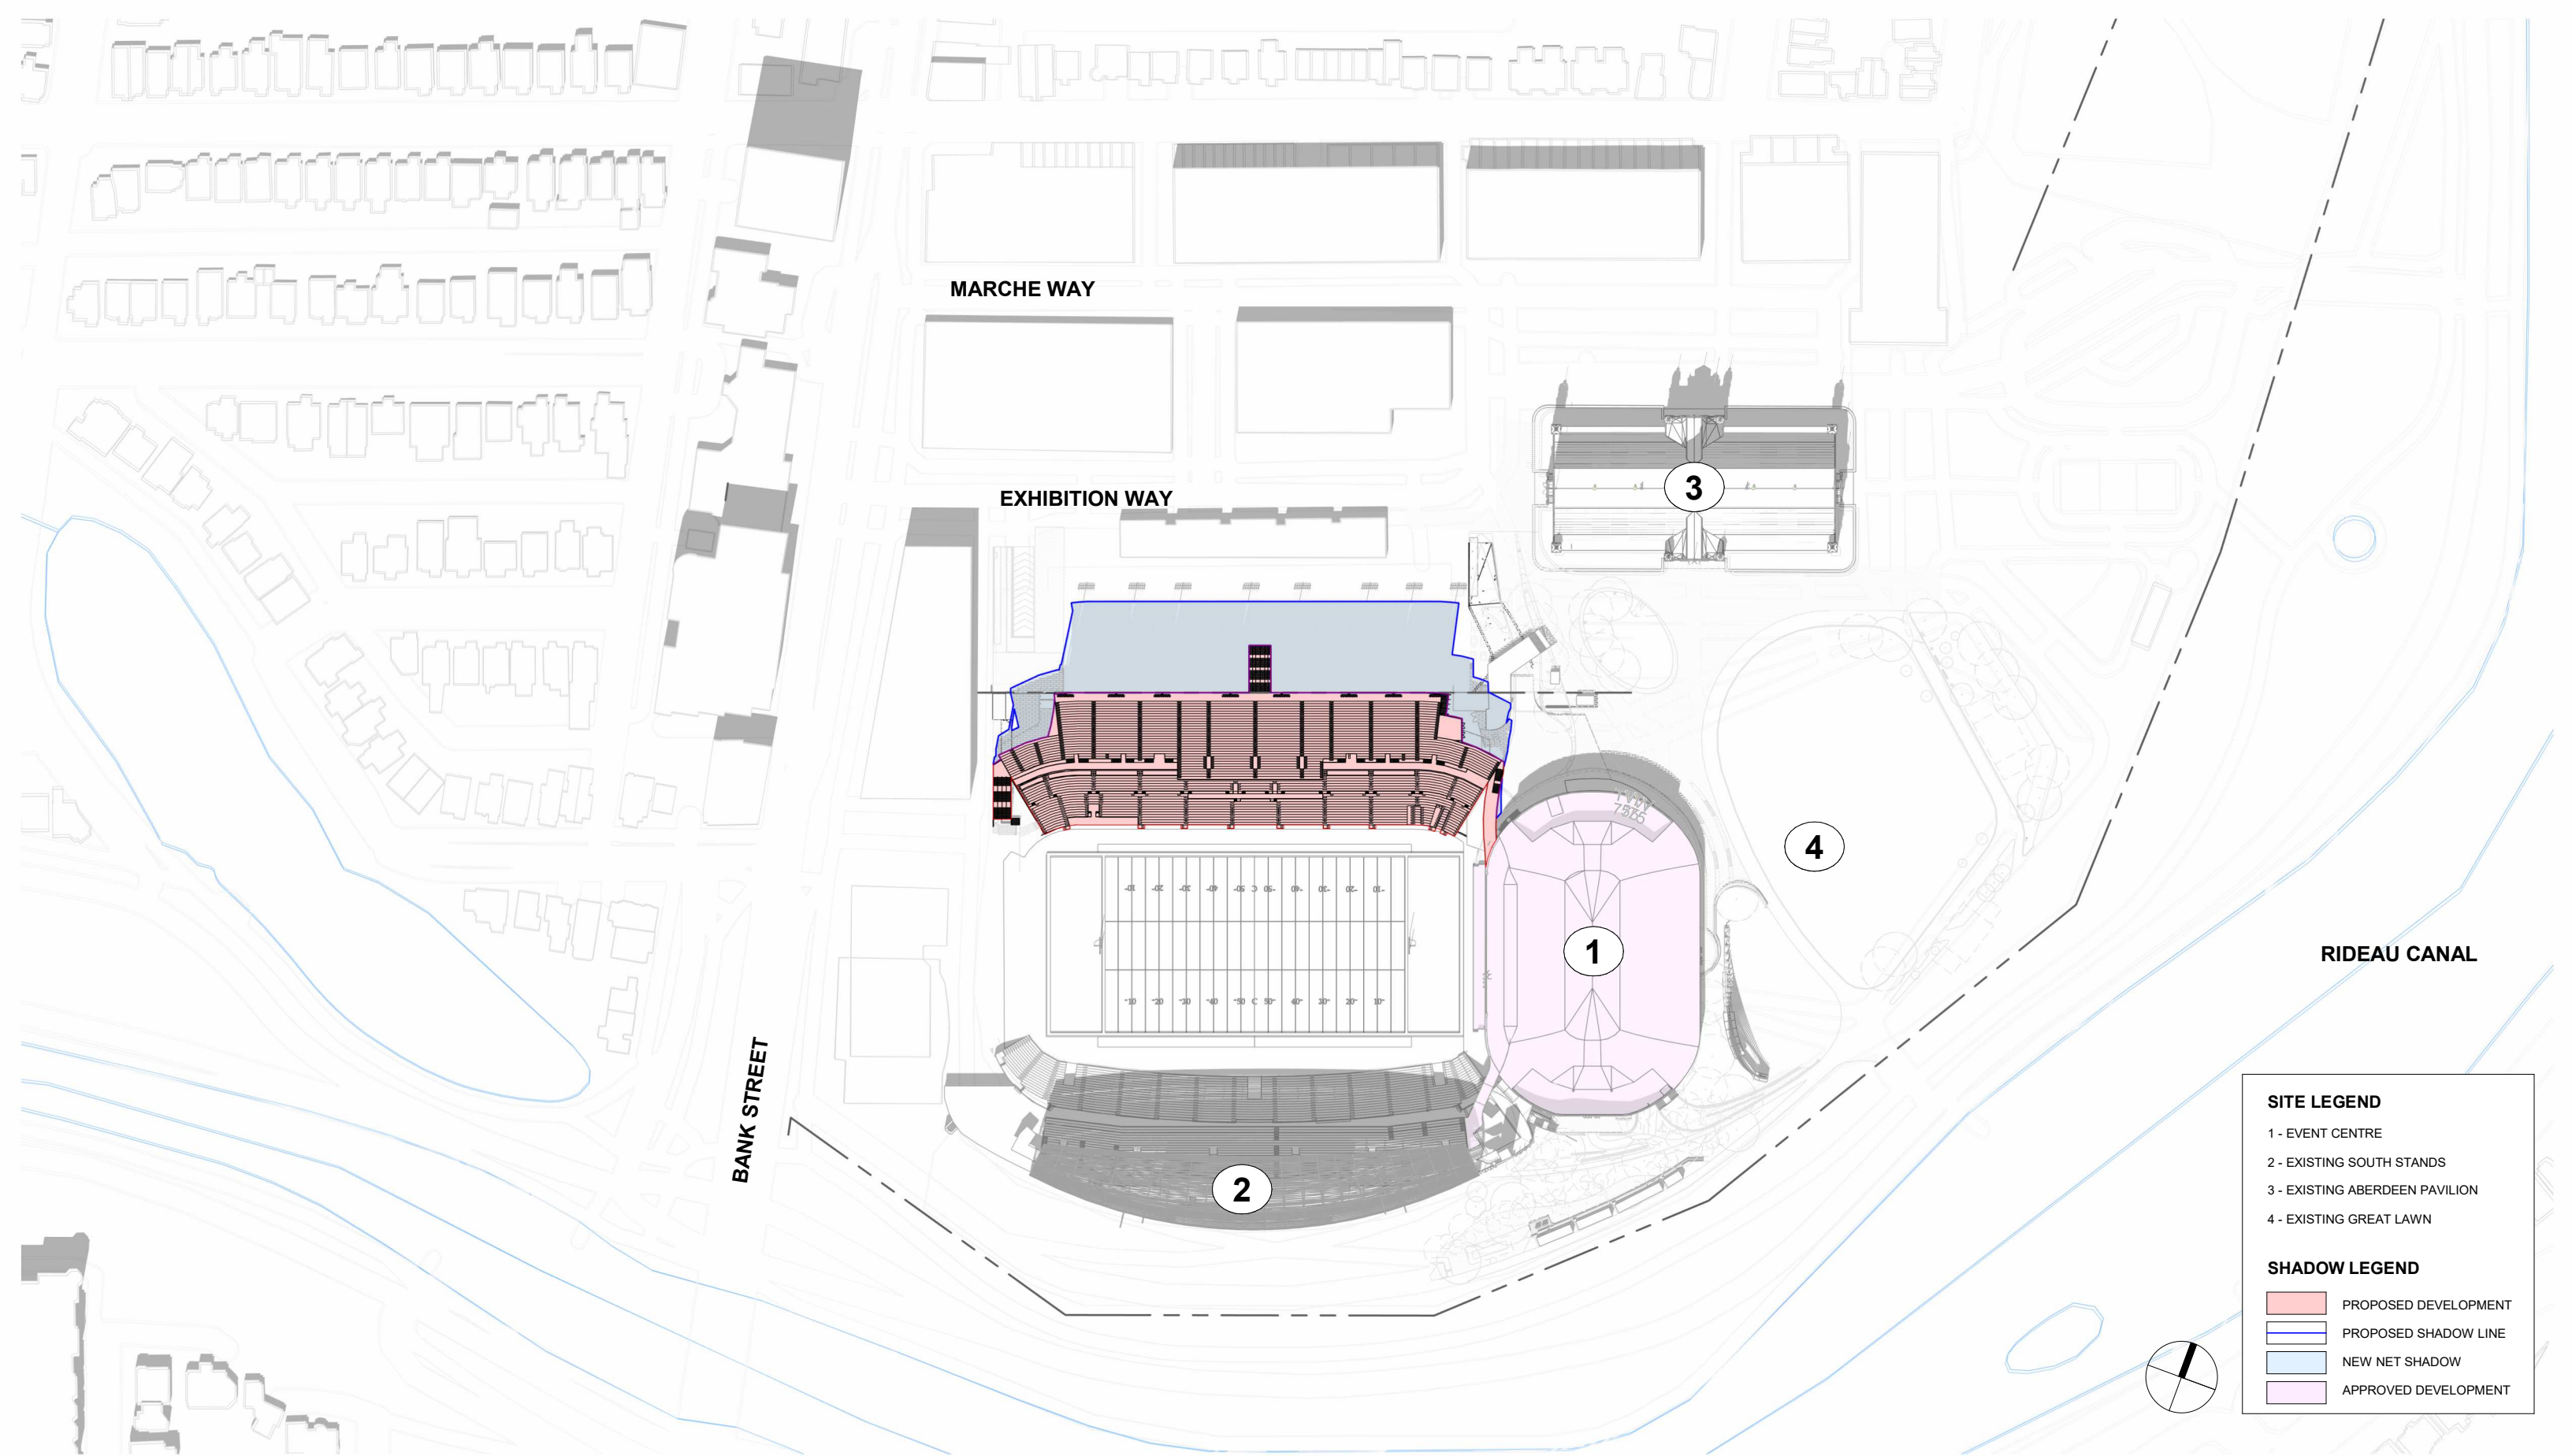

SHADOW LEGEND

- PROPOSED DEVELOPMENT
- PROPOSED SHADOW LINE
- NEW NET SHADOW
- APPROVED DEVELOPMENT

**LANSDOWNE NEW NORTH STANDS
SHADOW STUDY (JUNE 21 - 8 PM)**

SITE LEGEND	
1	- EVENT CENTRE
2	- EXISTING SOUTH STANDS
3	- EXISTING ABERDEEN PAVILION
4	- EXISTING GREAT LAWN
SHADOW LEGEND	
	PROPOSED DEVELOPMENT
	PROPOSED SHADOW LINE
	NEW NET SHADOW
	APPROVED DEVELOPMENT

**LANSDOWNE NEW NORTH STANDS
 SHADOW STUDY (SEPT 21 - 8 AM)**

**LANSDOWNE NEW NORTH STANDS
SHADOW STUDY (SEPT 21 - 10 AM)**

SITE LEGEND	
1	- EVENT CENTRE
2	- EXISTING SOUTH STANDS
3	- EXISTING ABERDEEN PAVILION
4	- EXISTING GREAT LAWN
SHADOW LEGEND	
■	PROPOSED DEVELOPMENT
■	PROPOSED SHADOW LINE
■	NEW NET SHADOW
■	APPROVED DEVELOPMENT

SCALE: 1 : 2000

DATE: 10/02/24

SITE LEGEND

- 1 - EVENT CENTRE
- 2 - EXISTING SOUTH STANDS
- 3 - EXISTING ABERDEEN PAVILION
- 4 - EXISTING GREAT LAWN

SHADOW LEGEND

- PROPOSED DEVELOPMENT
- PROPOSED SHADOW LINE
- NEW NET SHADOW
- APPROVED DEVELOPMENT

**LANSDOWNE NEW NORTH STANDS
SHADOW STUDY (SEPT 21 - 12 PM)**

SCALE: 1 : 2000

DATE: 10/02/24

SITE LEGEND

- 1 - EVENT CENTRE
- 2 - EXISTING SOUTH STANDS
- 3 - EXISTING ABERDEEN PAVILION
- 4 - EXISTING GREAT LAWN