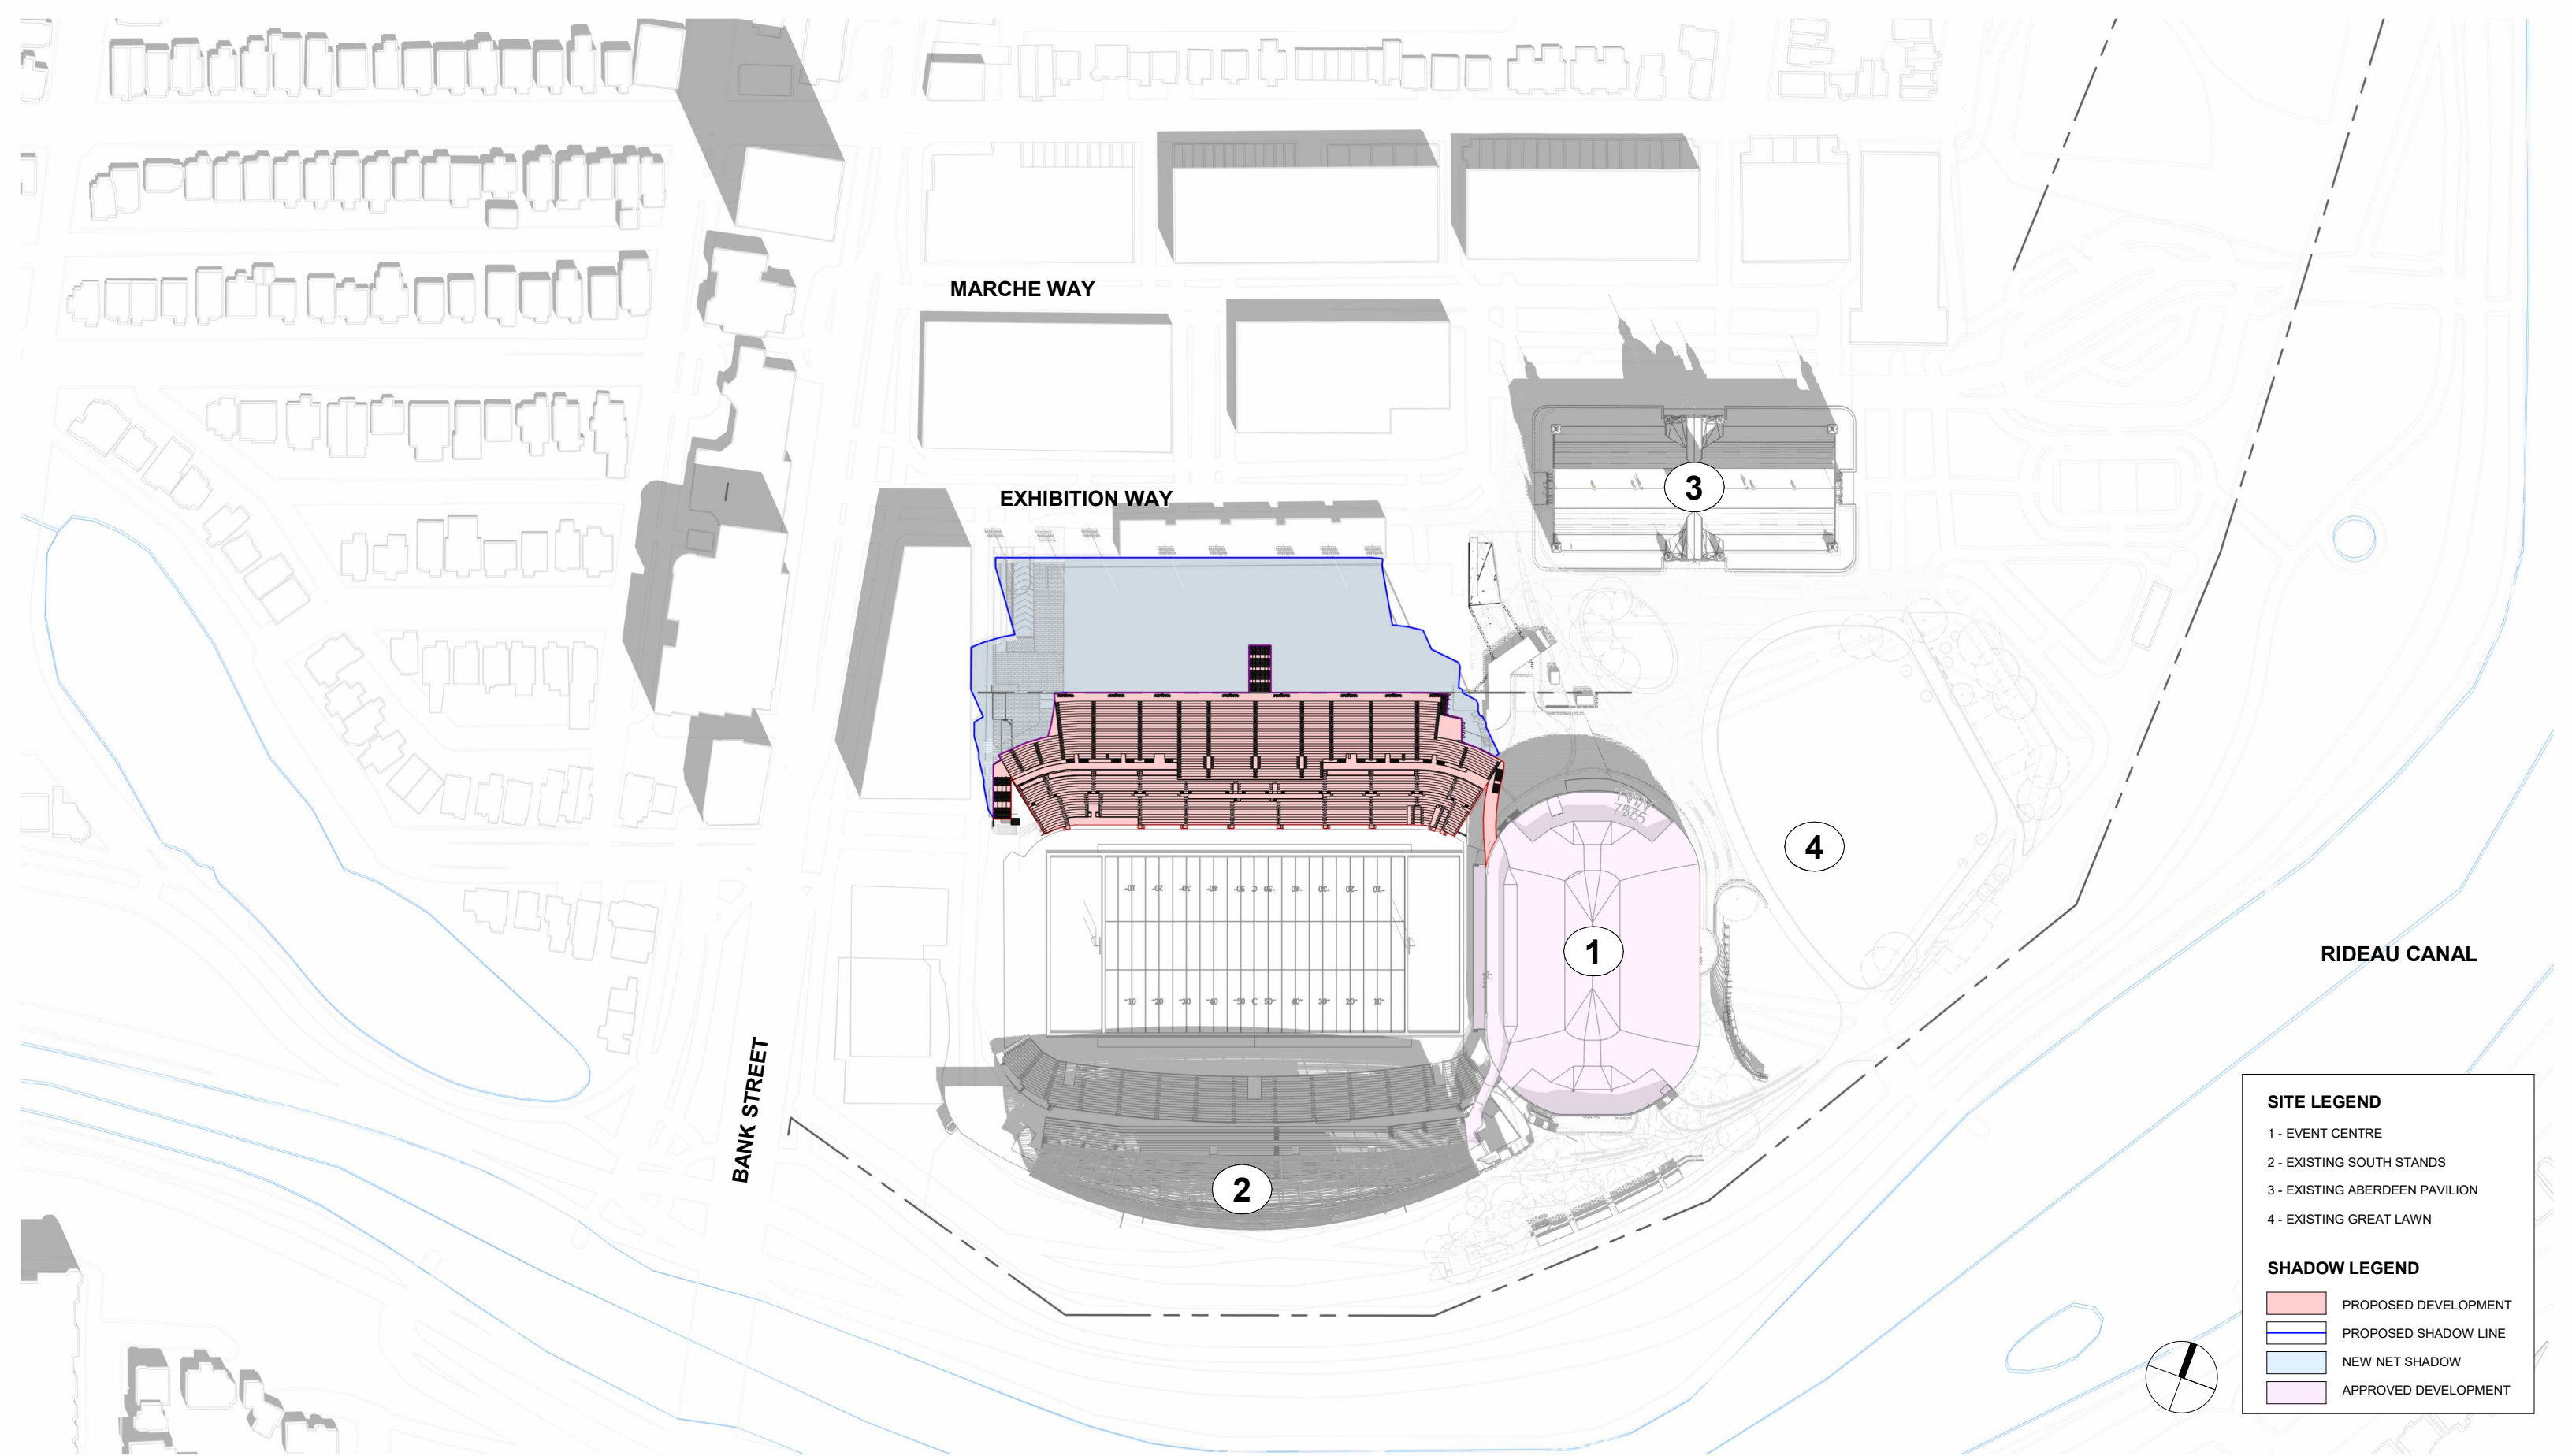

SHADOW LEGEND

- PROPOSED DEVELOPMENT
- PROPOSED SHADOW LINE
- NEW NET SHADOW
- APPROVED DEVELOPMENT

SCALE: 1 : 2000

DATE: 10/02/24

**LANSDOWNE NEW NORTH STANDS
SHADOW STUDY (JUNE 21 - 6 PM)**

SITE LEGEND

- 1 - EVENT CENTRE
- 2 - EXISTING SOUTH STANDS
- 3 - EXISTING ABERDEEN PAVILION
- 4 - EXISTING GREAT LAWN

SHADOW LEGEND

- PROPOSED DEVELOPMENT
- PROPOSED SHADOW LINE
- NEW NET SHADOW
- APPROVED DEVELOPMENT

**LANSDOWNE NEW NORTH STANDS
SHADOW STUDY (JUNE 21 - 8 PM)**

SITE LEGEND	
1	- EVENT CENTRE
2	- EXISTING SOUTH STANDS
3	- EXISTING ABERDEEN PAVILION
4	- EXISTING GREAT LAWN
SHADOW LEGEND	
	PROPOSED DEVELOPMENT
	PROPOSED SHADOW LINE
	NEW NET SHADOW
	APPROVED DEVELOPMENT

**LANSDOWNE NEW NORTH STANDS
 SHADOW STUDY (SEPT 21 - 8 AM)**

**LANSDOWNE NEW NORTH STANDS
SHADOW STUDY (SEPT 21 - 10 AM)**

SITE LEGEND	
1	- EVENT CENTRE
2	- EXISTING SOUTH STANDS
3	- EXISTING ABERDEEN PAVILION
4	- EXISTING GREAT LAWN
SHADOW LEGEND	
■	PROPOSED DEVELOPMENT
■	PROPOSED SHADOW LINE
■	NEW NET SHADOW
■	APPROVED DEVELOPMENT

SCALE: 1 : 2000

DATE: 10/02/24

SITE LEGEND

- 1 - EVENT CENTRE
- 2 - EXISTING SOUTH STANDS
- 3 - EXISTING ABERDEEN PAVILION
- 4 - EXISTING GREAT LAWN

SHADOW LEGEND

- PROPOSED DEVELOPMENT
- PROPOSED SHADOW LINE
- NEW NET SHADOW
- APPROVED DEVELOPMENT