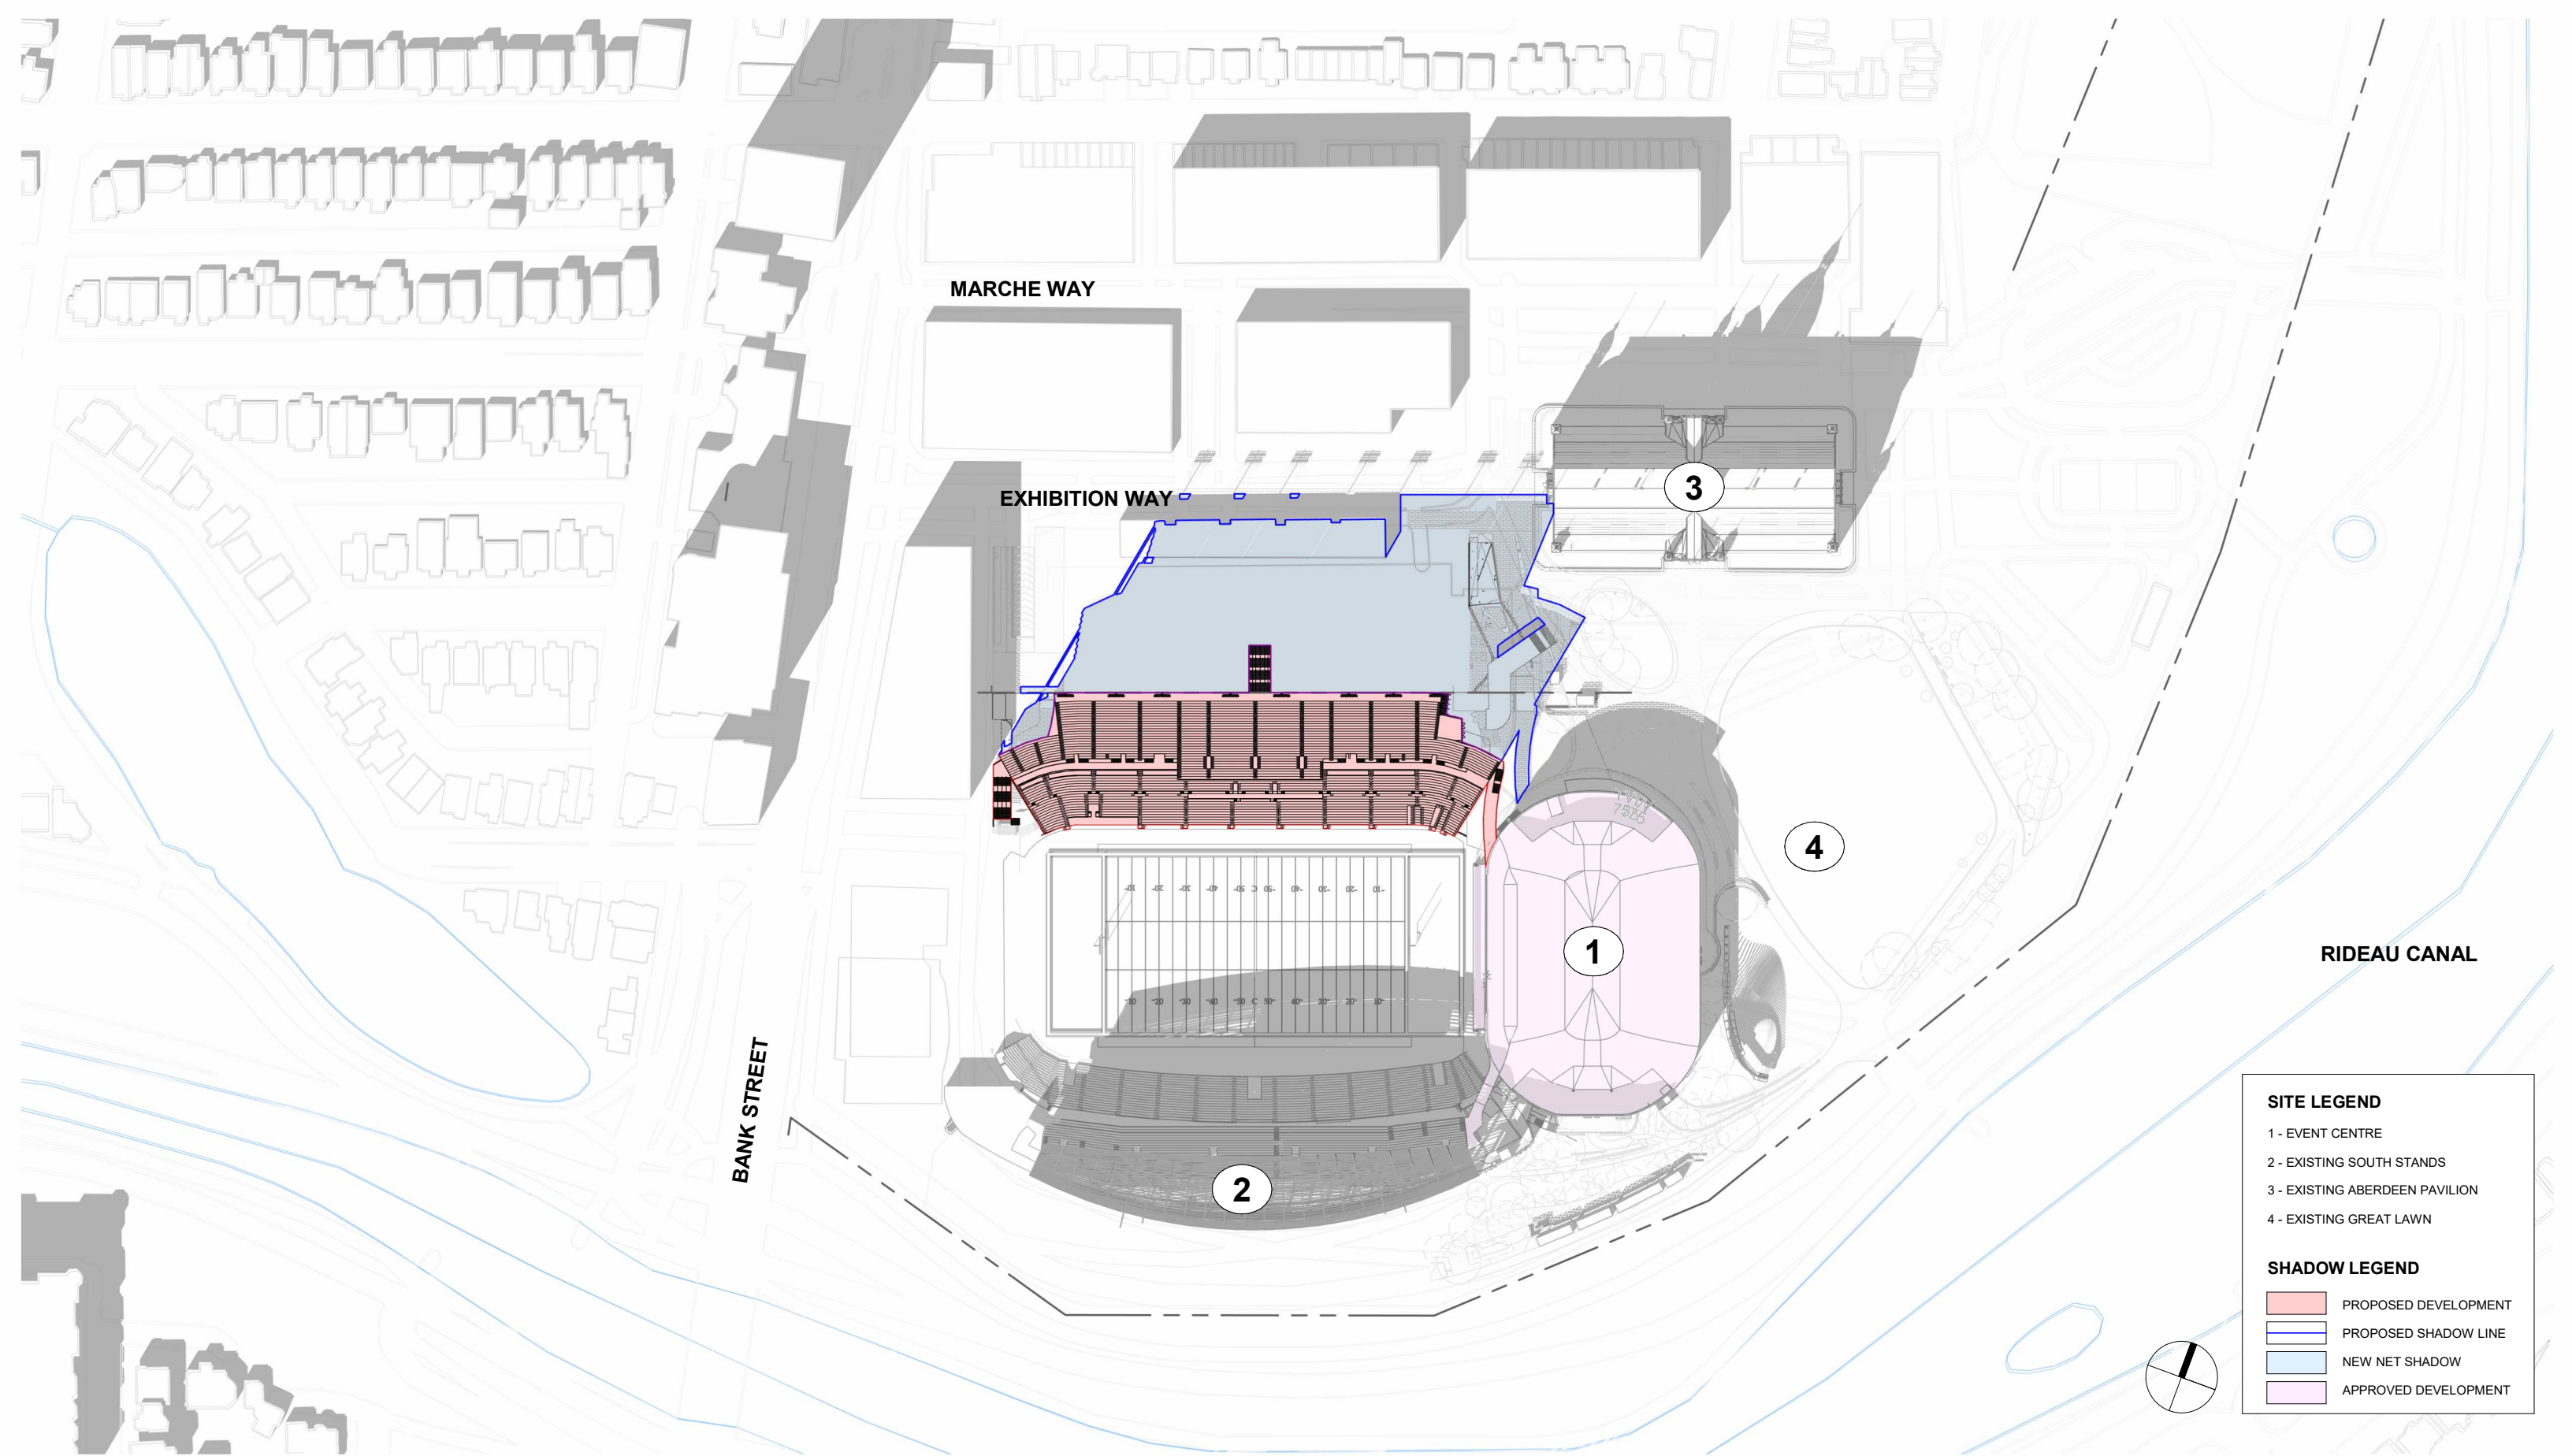

**LANSDOWNE NEW NORTH STANDS
SHADOW STUDY (SEPT 21 - 6 PM)**

SITE LEGEND	
1	- EVENT CENTRE
2	- EXISTING SOUTH STANDS
3	- EXISTING ABERDEEN PAVILION
4	- EXISTING GREAT LAWN
SHADOW LEGEND	
■	PROPOSED DEVELOPMENT
—	PROPOSED SHADOW LINE
■	NEW NET SHADOW
■	APPROVED DEVELOPMENT

**LANSDOWNE NEW NORTH STANDS
 SHADOW STUDY (DEC 21 - 9 AM)**

**LANSDOWNE NEW NORTH STANDS
SHADOW STUDY (DEC 21 - 11 AM)**

SITE LEGEND

- 1 - EVENT CENTRE
- 2 - EXISTING SOUTH STANDS
- 3 - EXISTING ABERDEEN PAVILION
- 4 - EXISTING GREAT LAWN

SHADOW LEGEND

- PROPOSED DEVELOPMENT
- PROPOSED SHADOW LINE
- NEW NET SHADOW
- APPROVED DEVELOPMENT

SCALE: 1 : 2000

DATE: 10/02/24

SITE LEGEND	
1	- EVENT CENTRE
2	- EXISTING SOUTH STANDS
3	- EXISTING ABERDEEN PAVILION
4	- EXISTING GREAT LAWN
SHADOW LEGEND	
■	PROPOSED DEVELOPMENT
■	PROPOSED SHADOW LINE
■	NEW NET SHADOW
■	APPROVED DEVELOPMENT

**LANSDOWNE NEW NORTH STANDS
SHADOW STUDY (DEC 21 - 1 PM)**

SITE LEGEND	
1	- EVENT CENTRE
2	- EXISTING SOUTH STANDS
3	- EXISTING ABERDEEN PAVILION
4	- EXISTING GREAT LAWN
SHADOW LEGEND	
■	PROPOSED DEVELOPMENT
■	PROPOSED SHADOW LINE
■	NEW NET SHADOW
■	APPROVED DEVELOPMENT