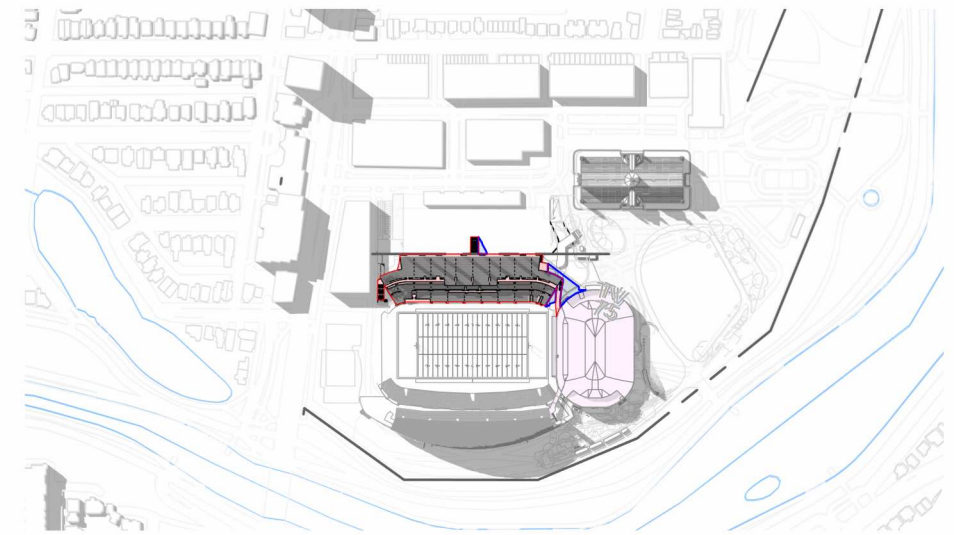

SHADOW LEGEND

- PROPOSED DEVELOPMENT
- PROPOSED SHADOW LINE
- NEW NET SHADOW
- APPROVED DEVELOPMENT

SCALE: 1 : 2000

DATE: 10/02/24

SITE LEGEND	
1	- EVENT CENTRE
2	- EXISTING SOUTH STANDS
3	- EXISTING ABERDEEN PAVILION
4	- EXISTING GREAT LAWN
SHADOW LEGEND	
■	PROPOSED DEVELOPMENT
■	PROPOSED SHADOW LINE
■	NEW NET SHADOW
■	APPROVED DEVELOPMENT

**LANSDOWNE NEW NORTH STANDS
SHADOW STUDY (DEC 21 - 1 PM)**

SITE LEGEND	
1	- EVENT CENTRE
2	- EXISTING SOUTH STANDS
3	- EXISTING ABERDEEN PAVILION
4	- EXISTING GREAT LAWN
SHADOW LEGEND	
■	PROPOSED DEVELOPMENT
■	PROPOSED SHADOW LINE
■	NEW NET SHADOW
■	APPROVED DEVELOPMENT

**LANSDOWNE NEW NORTH STANDS
SHADOW STUDY (DEC 21 - 3 PM)**

8 AM

10 AM

12 PM

2 PM

4 PM

6 PM

8 PM

SHADOW LEGEND

- PROPOSED DEVELOPMENT
- PROPOSED SHADOW LINE
- NEW NET SHADOW
- APPROVED DEVELOPMENT

8 AM

10 AM

12 PM

2 PM

4 PM

6 PM