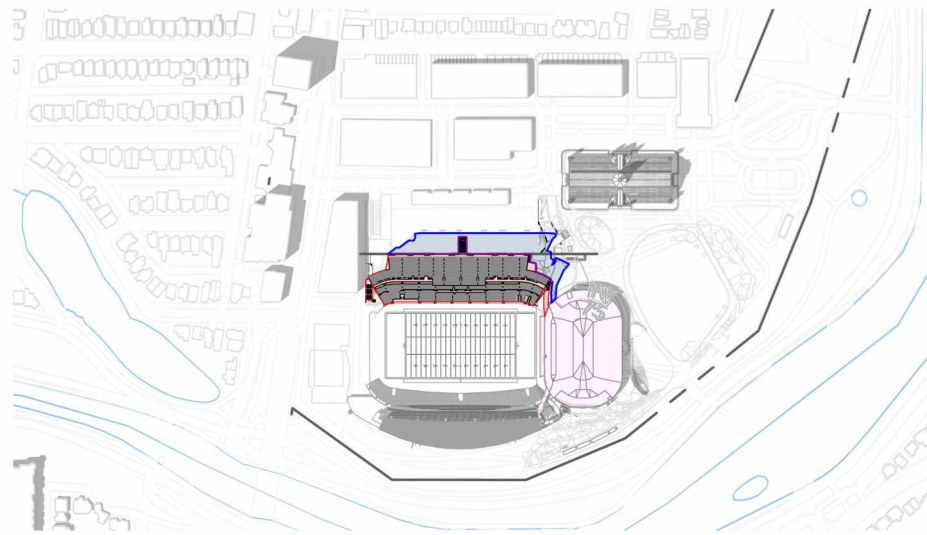

**LANSDOWNE NEW NORTH STANDS
SHADOW STUDY (DEC 21 - 1 PM)**

SITE LEGEND	
1	- EVENT CENTRE
2	- EXISTING SOUTH STANDS
3	- EXISTING ABERDEEN PAVILION
4	- EXISTING GREAT LAWN
SHADOW LEGEND	
■	PROPOSED DEVELOPMENT
■	PROPOSED SHADOW LINE
■	NEW NET SHADOW
■	APPROVED DEVELOPMENT

**LANSDOWNE NEW NORTH STANDS
SHADOW STUDY (DEC 21 - 3 PM)**

8 AM

10 AM

12 PM

2 PM

4 PM

6 PM

8 PM

SHADOW LEGEND

- PROPOSED DEVELOPMENT
- PROPOSED SHADOW LINE
- NEW NET SHADOW
- APPROVED DEVELOPMENT

8 AM

10 AM

12 PM

2 PM

4 PM

6 PM

SHADOW LEGEND	
	PROPOSED DEVELOPMENT
	PROPOSED SHADOW LINE
	NEW NET SHADOW
	APPROVED DEVELOPMENT

9 AM

11 AM

1 PM

3 PM

SHADOW LEGEND	
	PROPOSED DEVELOPMENT
	PROPOSED SHADOW LINE
	NEW NET SHADOW
	APPROVED DEVELOPMENT