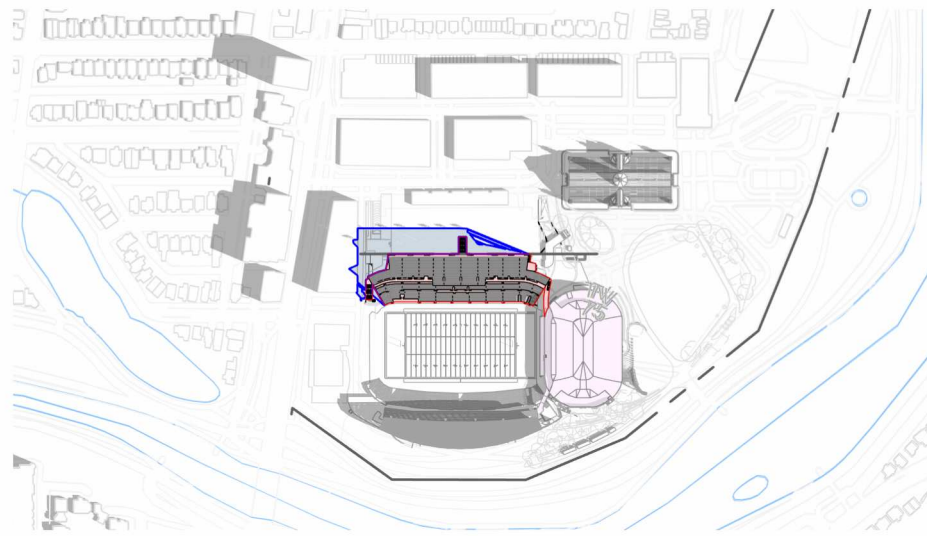

**LANSDOWNE NEW NORTH STANDS
 SHADOW STUDY (DEC 21 - 9 AM)**

**LANSDOWNE NEW NORTH STANDS
SHADOW STUDY (DEC 21 - 11 AM)**

SITE LEGEND

- 1 - EVENT CENTRE
- 2 - EXISTING SOUTH STANDS
- 3 - EXISTING ABERDEEN PAVILION
- 4 - EXISTING GREAT LAWN

SHADOW LEGEND

- PROPOSED DEVELOPMENT
- PROPOSED SHADOW LINE
- NEW NET SHADOW
- APPROVED DEVELOPMENT

SCALE: 1 : 2000

DATE: 10/02/24

SITE LEGEND	
1	- EVENT CENTRE
2	- EXISTING SOUTH STANDS
3	- EXISTING ABERDEEN PAVILION
4	- EXISTING GREAT LAWN
SHADOW LEGEND	
■	PROPOSED DEVELOPMENT
■	PROPOSED SHADOW LINE
■	NEW NET SHADOW
■	APPROVED DEVELOPMENT

**LANSDOWNE NEW NORTH STANDS
SHADOW STUDY (DEC 21 - 1 PM)**

SITE LEGEND	
1	- EVENT CENTRE
2	- EXISTING SOUTH STANDS
3	- EXISTING ABERDEEN PAVILION
4	- EXISTING GREAT LAWN
SHADOW LEGEND	
■	PROPOSED DEVELOPMENT
■	PROPOSED SHADOW LINE
■	NEW NET SHADOW
■	APPROVED DEVELOPMENT

**LANSDOWNE NEW NORTH STANDS
SHADOW STUDY (DEC 21 - 3 PM)**

8 AM

10 AM

12 PM

2 PM

4 PM

6 PM

8 PM