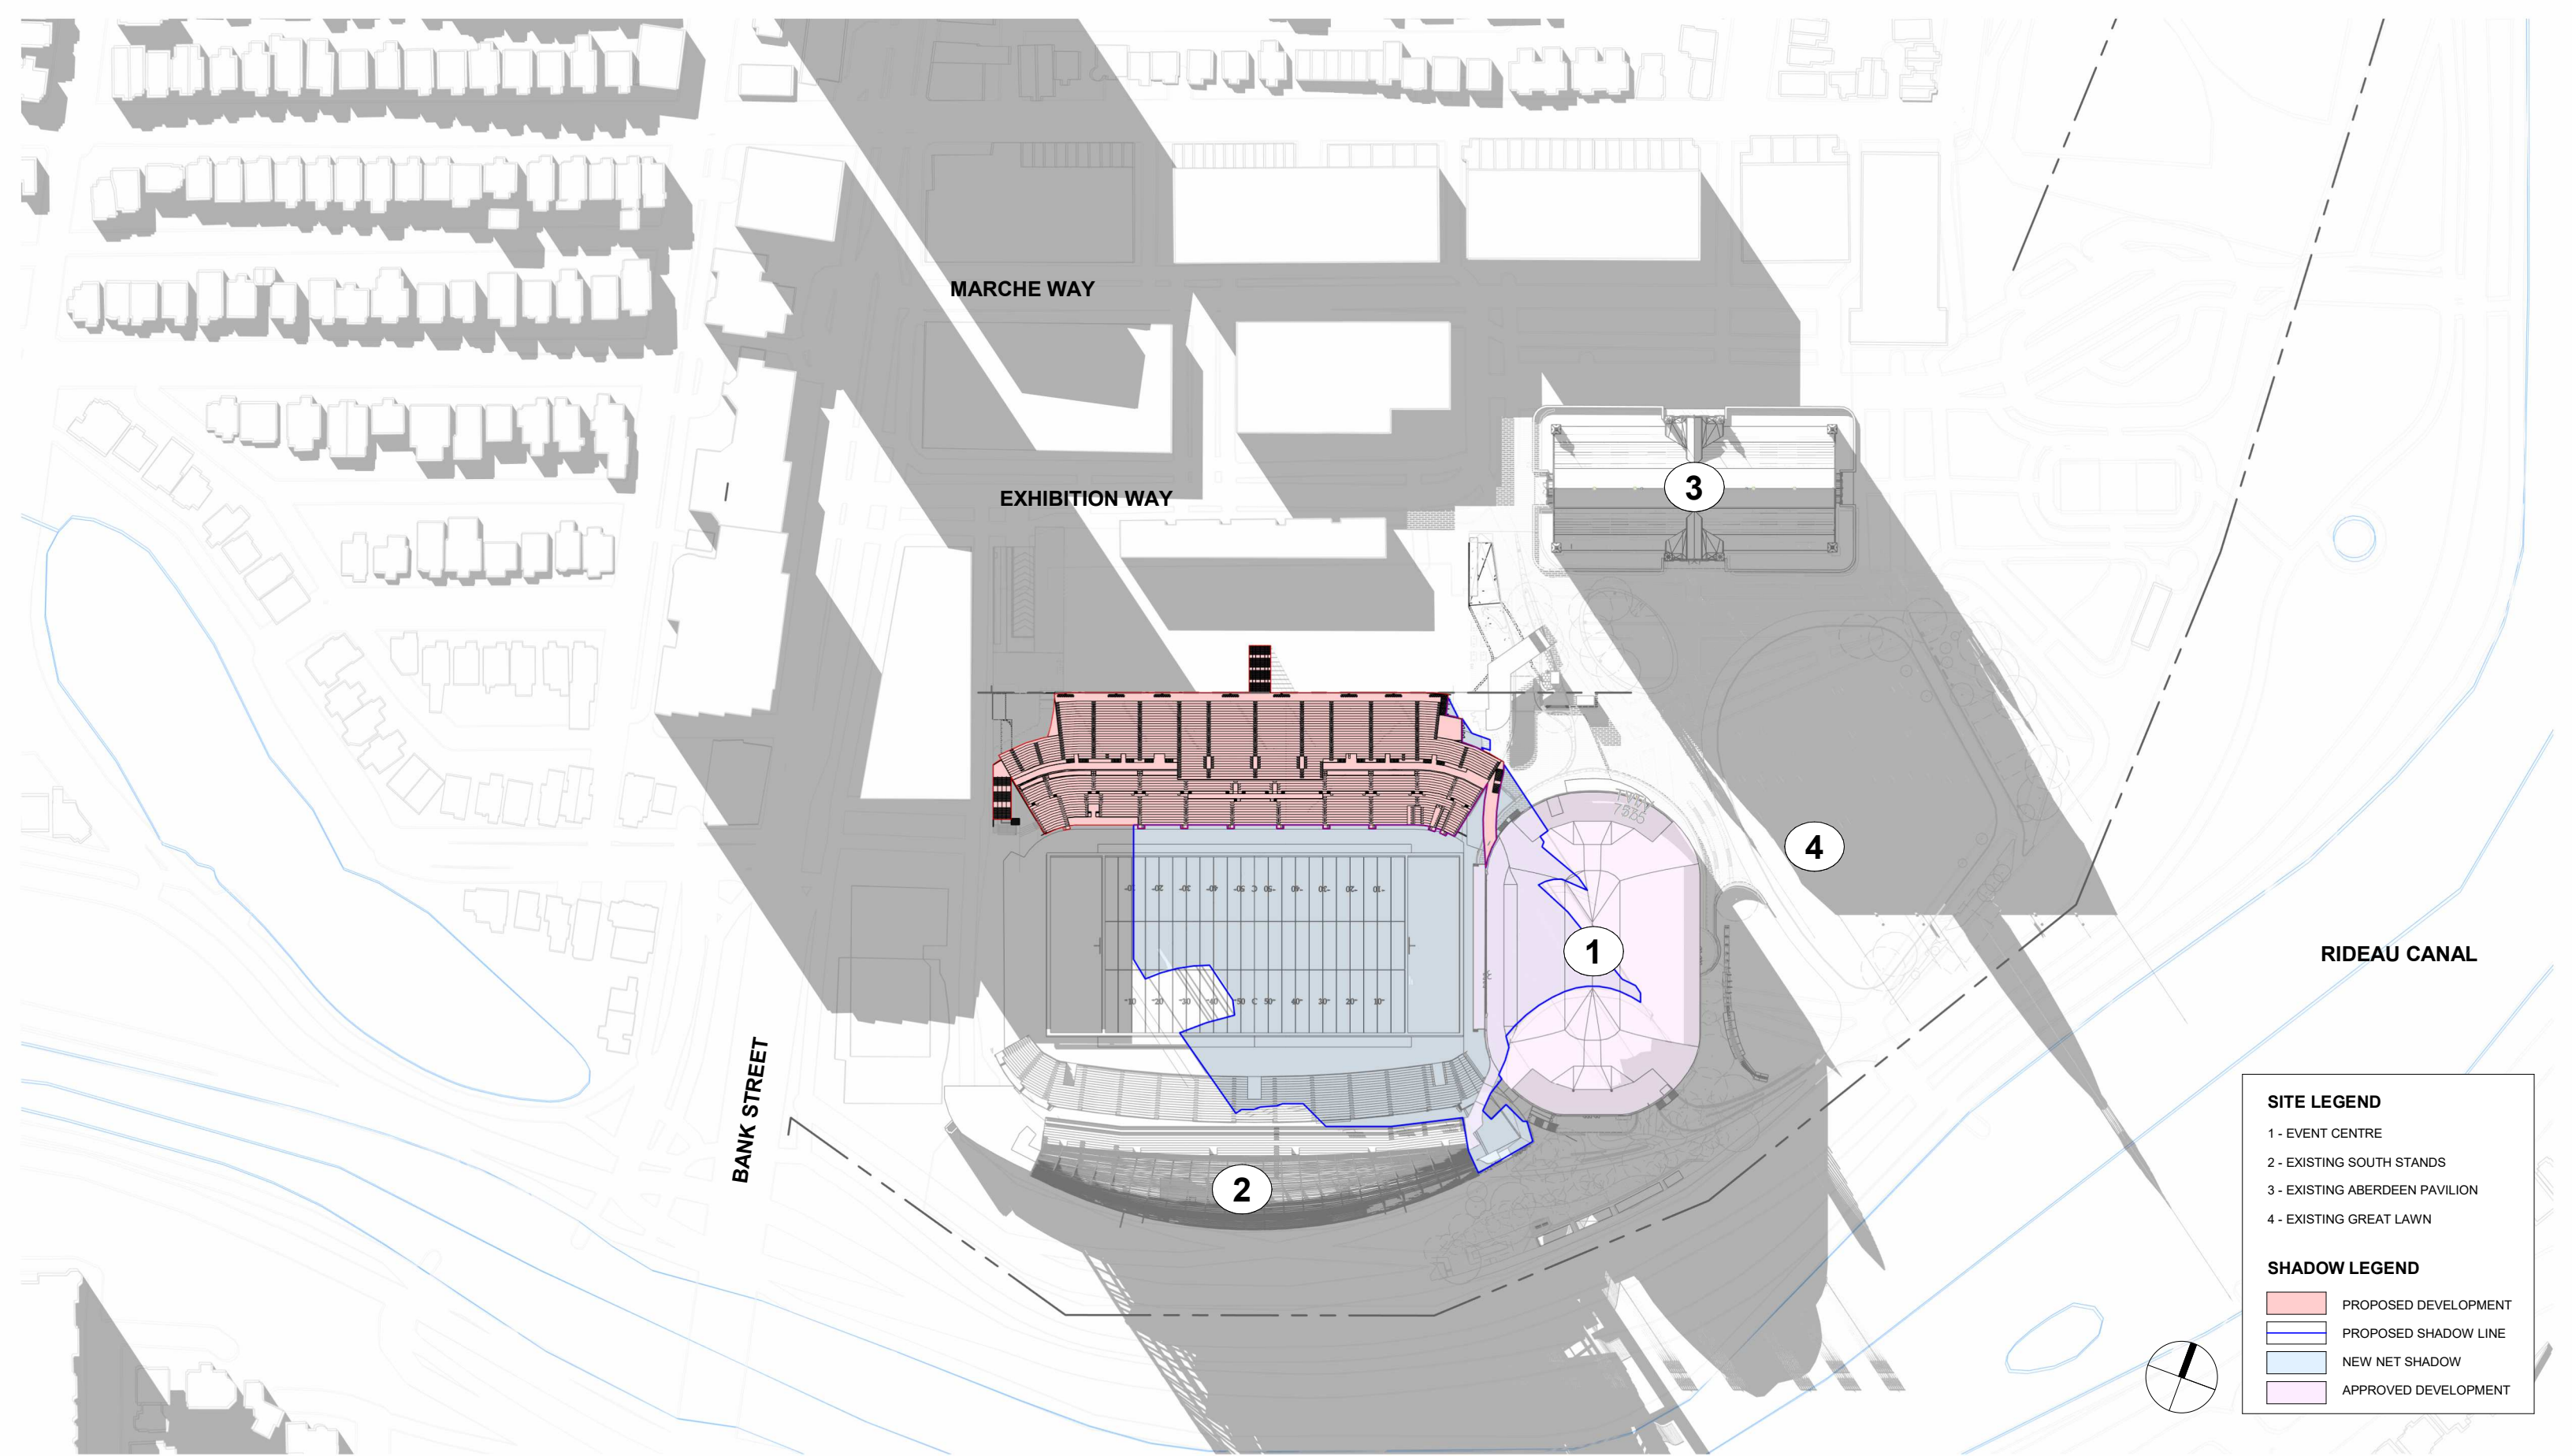

SHADOW LEGEND

- PROPOSED DEVELOPMENT
- PROPOSED SHADOW LINE
- NEW NET SHADOW
- APPROVED DEVELOPMENT

SCALE: 1 : 2000

DATE: 10/02/24

**LANSDOWNE NEW NORTH STANDS
SHADOW STUDY (JUNE 21 - 6 PM)**

SITE LEGEND

- 1 - EVENT CENTRE
- 2 - EXISTING SOUTH STANDS
- 3 - EXISTING ABERDEEN PAVILION
- 4 - EXISTING GREAT LAWN

SHADOW LEGEND

- PROPOSED DEVELOPMENT
- PROPOSED SHADOW LINE
- NEW NET SHADOW
- APPROVED DEVELOPMENT

**LANSDOWNE NEW NORTH STANDS
SHADOW STUDY (JUNE 21 - 8 PM)**

SITE LEGEND	
1	- EVENT CENTRE
2	- EXISTING SOUTH STANDS
3	- EXISTING ABERDEEN PAVILION
4	- EXISTING GREAT LAWN
SHADOW LEGEND	
	PROPOSED DEVELOPMENT
	PROPOSED SHADOW LINE
	NEW NET SHADOW
	APPROVED DEVELOPMENT

**LANSDOWNE NEW NORTH STANDS
 SHADOW STUDY (SEPT 21 - 8 AM)**

**LANSDOWNE NEW NORTH STANDS
SHADOW STUDY (SEPT 21 - 10 AM)**

SITE LEGEND	
1	- EVENT CENTRE
2	- EXISTING SOUTH STANDS
3	- EXISTING ABERDEEN PAVILION
4	- EXISTING GREAT LAWN
SHADOW LEGEND	
■	PROPOSED DEVELOPMENT
■	PROPOSED SHADOW LINE
■	NEW NET SHADOW
■	APPROVED DEVELOPMENT

SCALE: 1 : 2000

DATE: 10/02/24

SITE LEGEND

- 1 - EVENT CENTRE
- 2 - EXISTING SOUTH STANDS
- 3 - EXISTING ABERDEEN PAVILION
- 4 - EXISTING GREAT LAWN

SHADOW LEGEND

- PROPOSED DEVELOPMENT
- PROPOSED SHADOW LINE
- NEW NET SHADOW
- APPROVED DEVELOPMENT