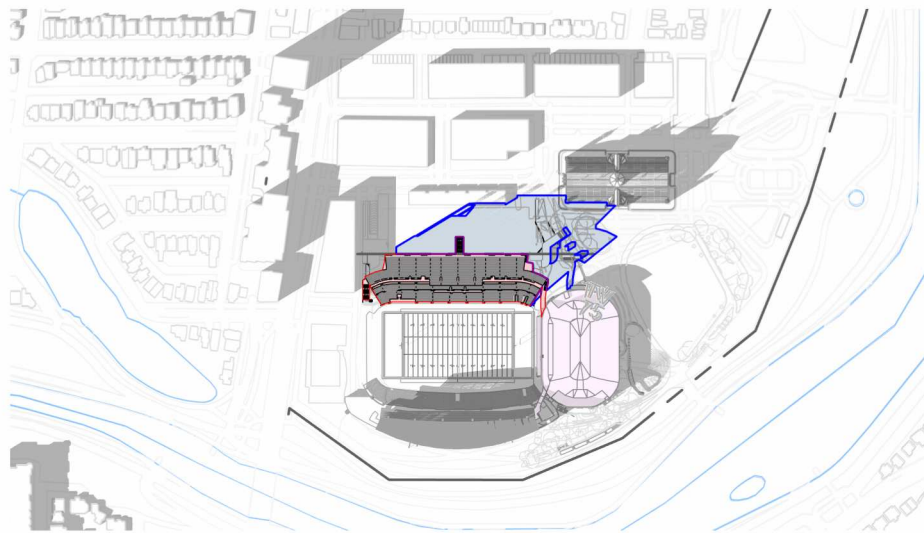

SHADOW LEGEND

- PROPOSED DEVELOPMENT
- PROPOSED SHADOW LINE
- NEW NET SHADOW
- APPROVED DEVELOPMENT

8 AM

10 AM

12 PM

2 PM

4 PM

6 PM

SHADOW LEGEND	
	PROPOSED DEVELOPMENT
	PROPOSED SHADOW LINE
	NEW NET SHADOW
	APPROVED DEVELOPMENT

9 AM

11 AM

1 PM

3 PM

SHADOW LEGEND	
	PROPOSED DEVELOPMENT
	PROPOSED SHADOW LINE
	NEW NET SHADOW
	APPROVED DEVELOPMENT