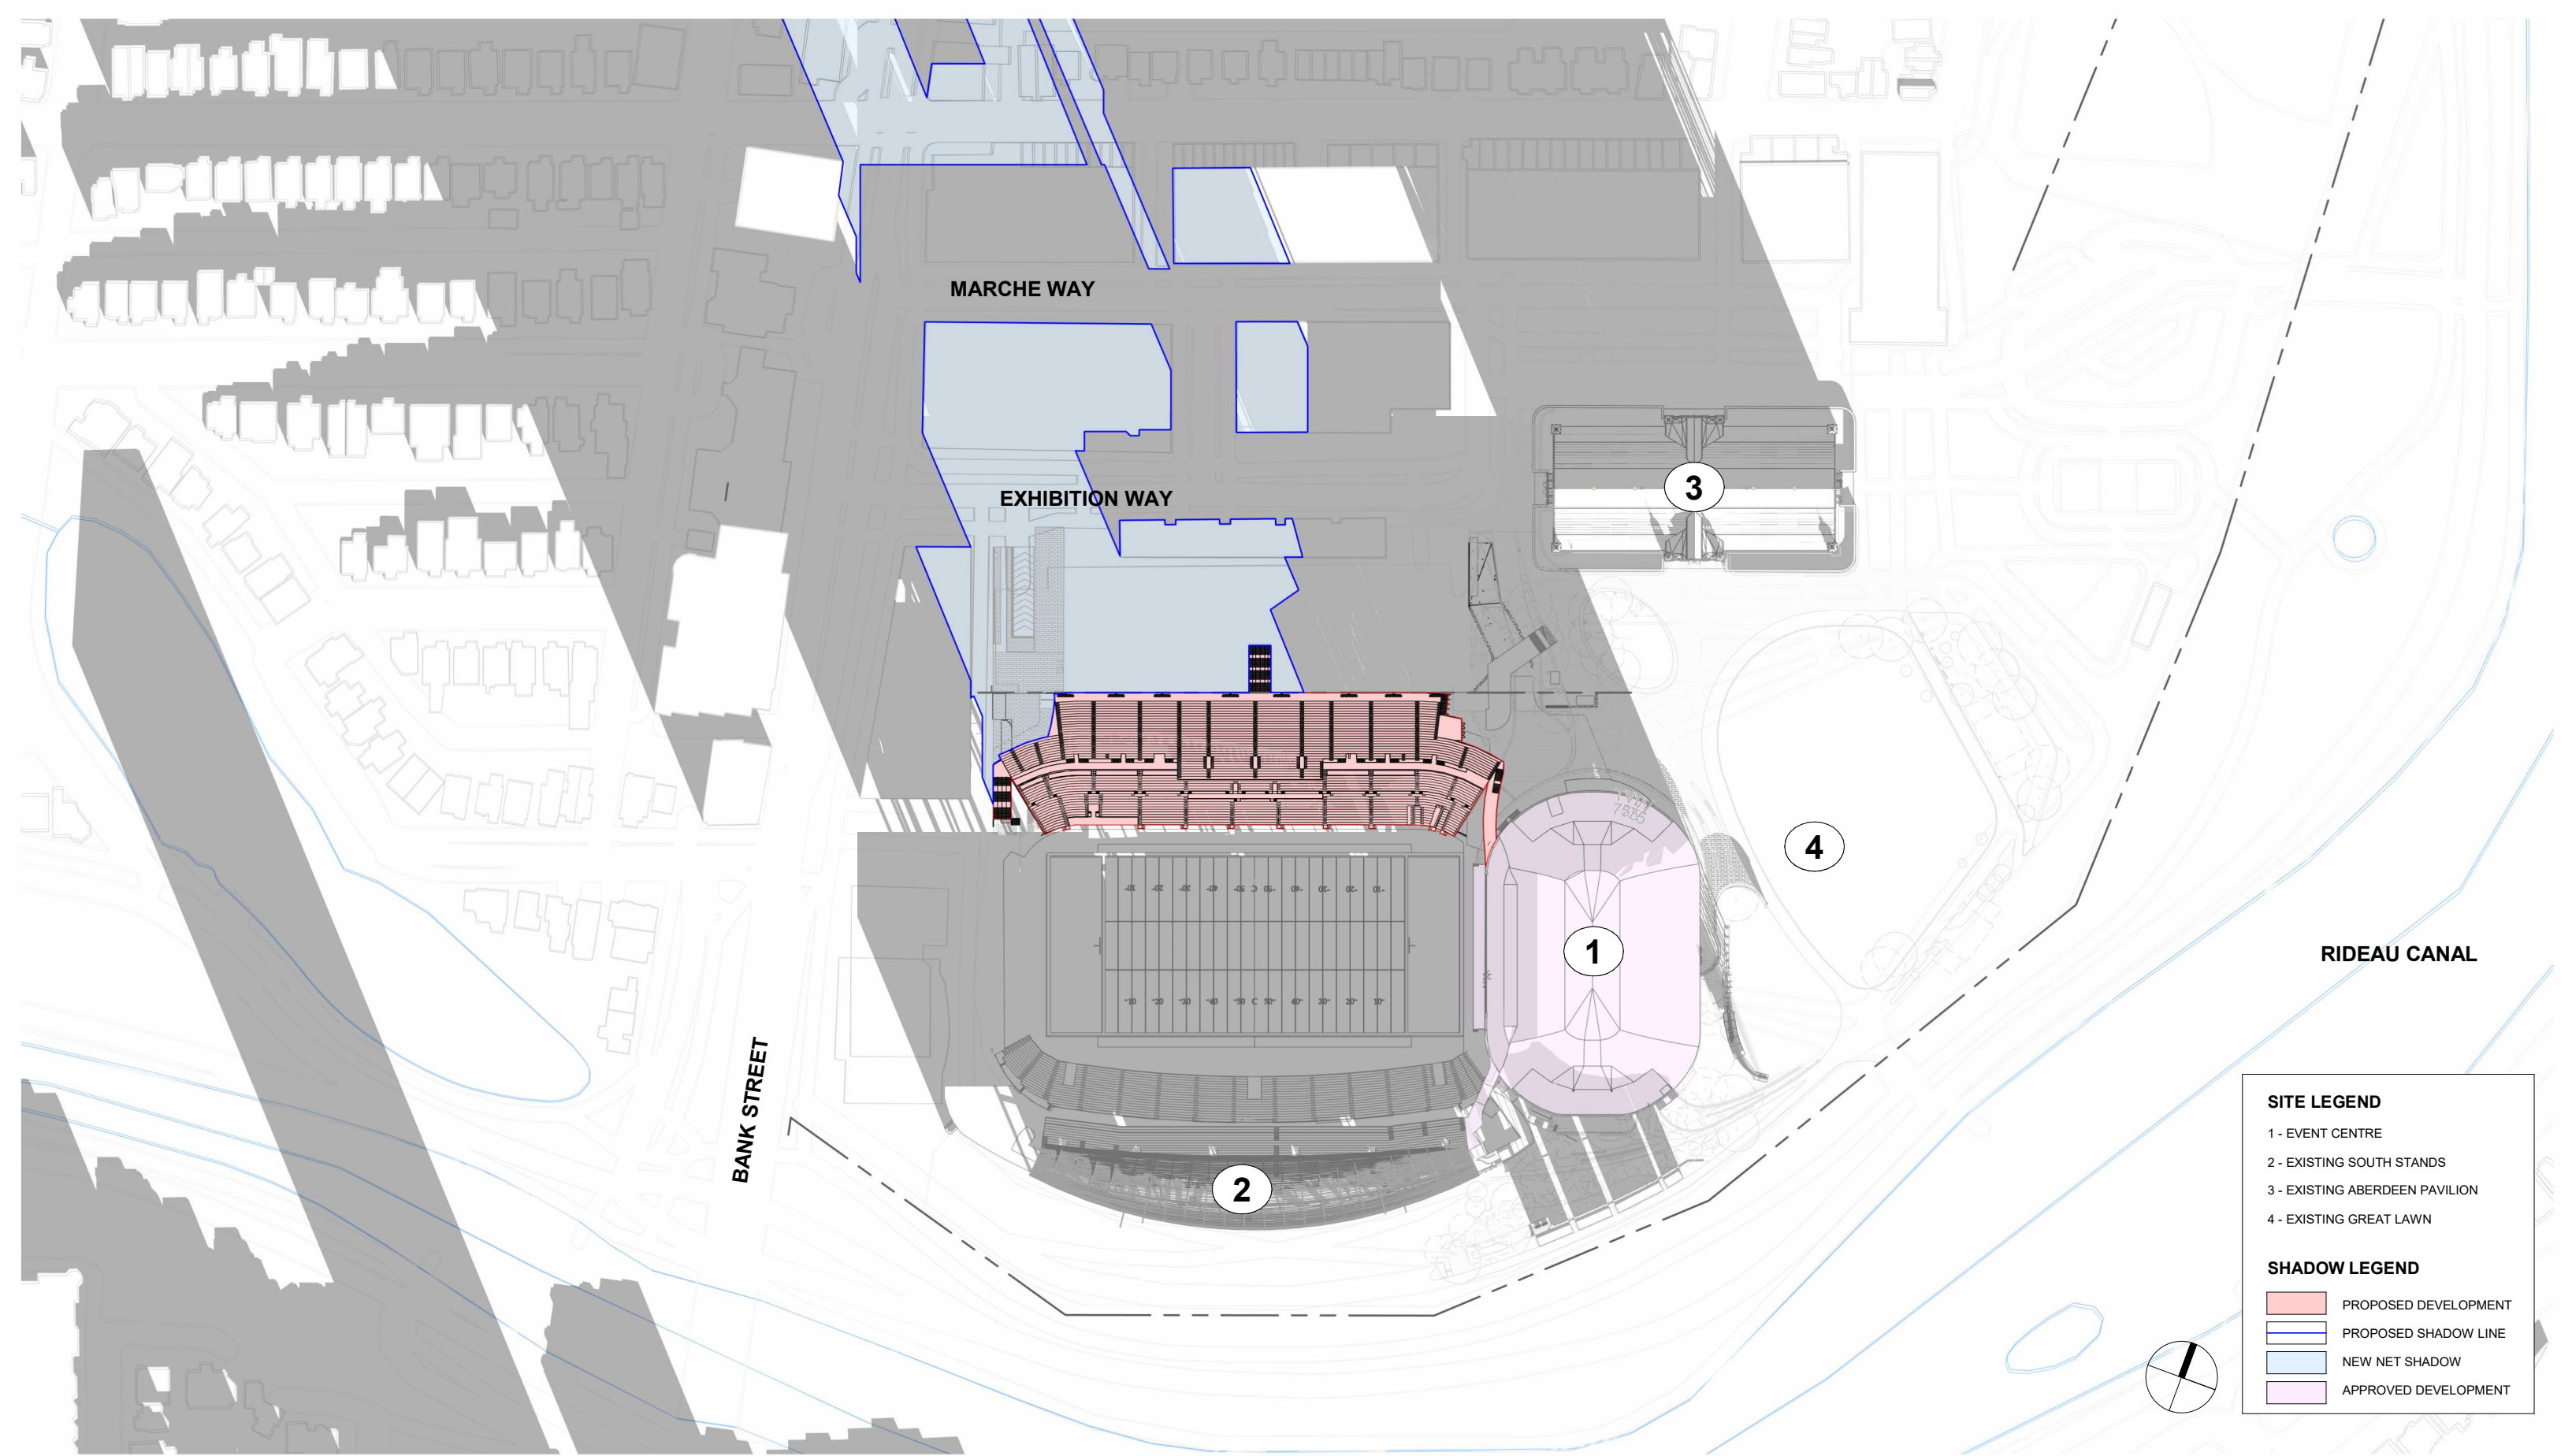

**LANSDOWNE NEW NORTH STANDS
SHADOW STUDY (SEPT 21 - 12 PM)**

SCALE: 1 : 2000

DATE: 10/02/24

SITE LEGEND

- 1 - EVENT CENTRE
- 2 - EXISTING SOUTH STANDS
- 3 - EXISTING ABERDEEN PAVILION
- 4 - EXISTING GREAT LAWN

SHADOW LEGEND

- PROPOSED DEVELOPMENT
- PROPOSED SHADOW LINE
- NEW NET SHADOW
- APPROVED DEVELOPMENT

**LANSDOWNE NEW NORTH STANDS
SHADOW STUDY (SEPT 21 - 2 PM)**

**LANSDOWNE NEW NORTH STANDS
SHADOW STUDY (SEPT 21 - 4 PM)**

SITE LEGEND

- 1 - EVENT CENTRE
- 2 - EXISTING SOUTH STANDS
- 3 - EXISTING ABERDEEN PAVILION
- 4 - EXISTING GREAT LAWN

SHADOW LEGEND

- PROPOSED DEVELOPMENT
- PROPOSED SHADOW LINE
- NEW NET SHADOW
- APPROVED DEVELOPMENT

**LANSDOWNE NEW NORTH STANDS
SHADOW STUDY (SEPT 21 - 6 PM)**

SITE LEGEND	
1	- EVENT CENTRE
2	- EXISTING SOUTH STANDS
3	- EXISTING ABERDEEN PAVILION
4	- EXISTING GREAT LAWN
SHADOW LEGEND	
■	PROPOSED DEVELOPMENT
—	PROPOSED SHADOW LINE
■	NEW NET SHADOW
■	APPROVED DEVELOPMENT