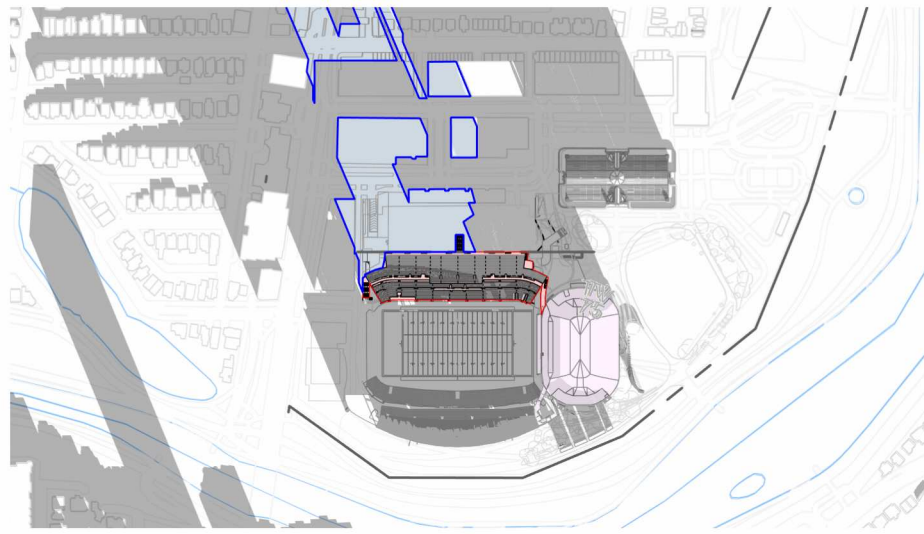

**LANSDOWNE NEW NORTH STANDS
SHADOW STUDY (DEC 21 - 3 PM)**

8 AM

10 AM

12 PM

2 PM

4 PM

6 PM

8 PM

SHADOW LEGEND

- PROPOSED DEVELOPMENT
- PROPOSED SHADOW LINE
- NEW NET SHADOW
- APPROVED DEVELOPMENT

8 AM

10 AM

12 PM

2 PM

4 PM

6 PM

SHADOW LEGEND	
	PROPOSED DEVELOPMENT
	PROPOSED SHADOW LINE
	NEW NET SHADOW
	APPROVED DEVELOPMENT

9 AM

11 AM

1 PM

3 PM

SHADOW LEGEND	
	PROPOSED DEVELOPMENT
	PROPOSED SHADOW LINE
	NEW NET SHADOW
	APPROVED DEVELOPMENT