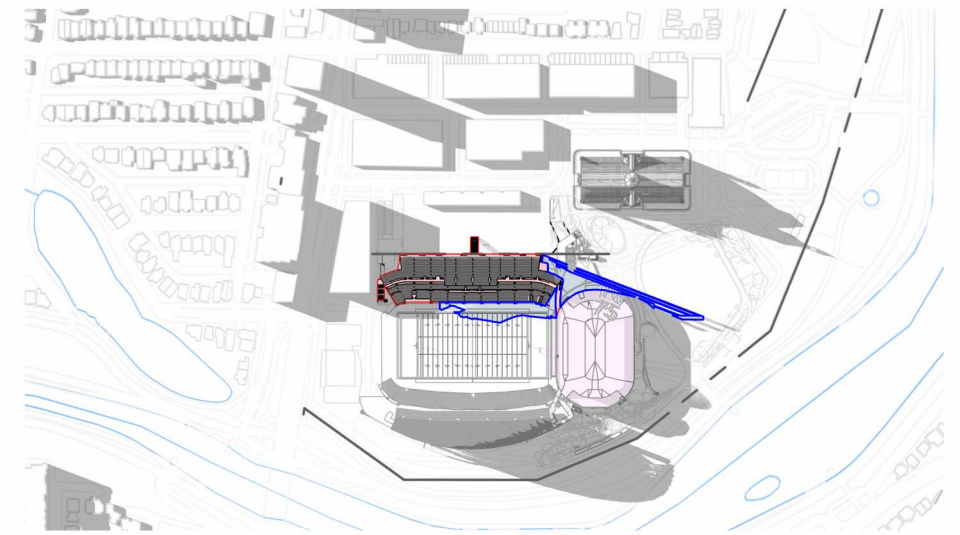

**LANSDOWNE NEW NORTH STANDS
SHADOW STUDY (DEC 21 - 3 PM)**

8 AM

10 AM

12 PM

2 PM

4 PM

6 PM

8 PM

SHADOW LEGEND

- PROPOSED DEVELOPMENT
- PROPOSED SHADOW LINE
- NEW NET SHADOW
- APPROVED DEVELOPMENT

8 AM

10 AM

12 PM

2 PM

4 PM

6 PM

SHADOW LEGEND	
	PROPOSED DEVELOPMENT
	PROPOSED SHADOW LINE
	NEW NET SHADOW
	APPROVED DEVELOPMENT

9 AM

11 AM

1 PM

3 PM

SHADOW LEGEND	
	PROPOSED DEVELOPMENT
	PROPOSED SHADOW LINE
	NEW NET SHADOW
	APPROVED DEVELOPMENT