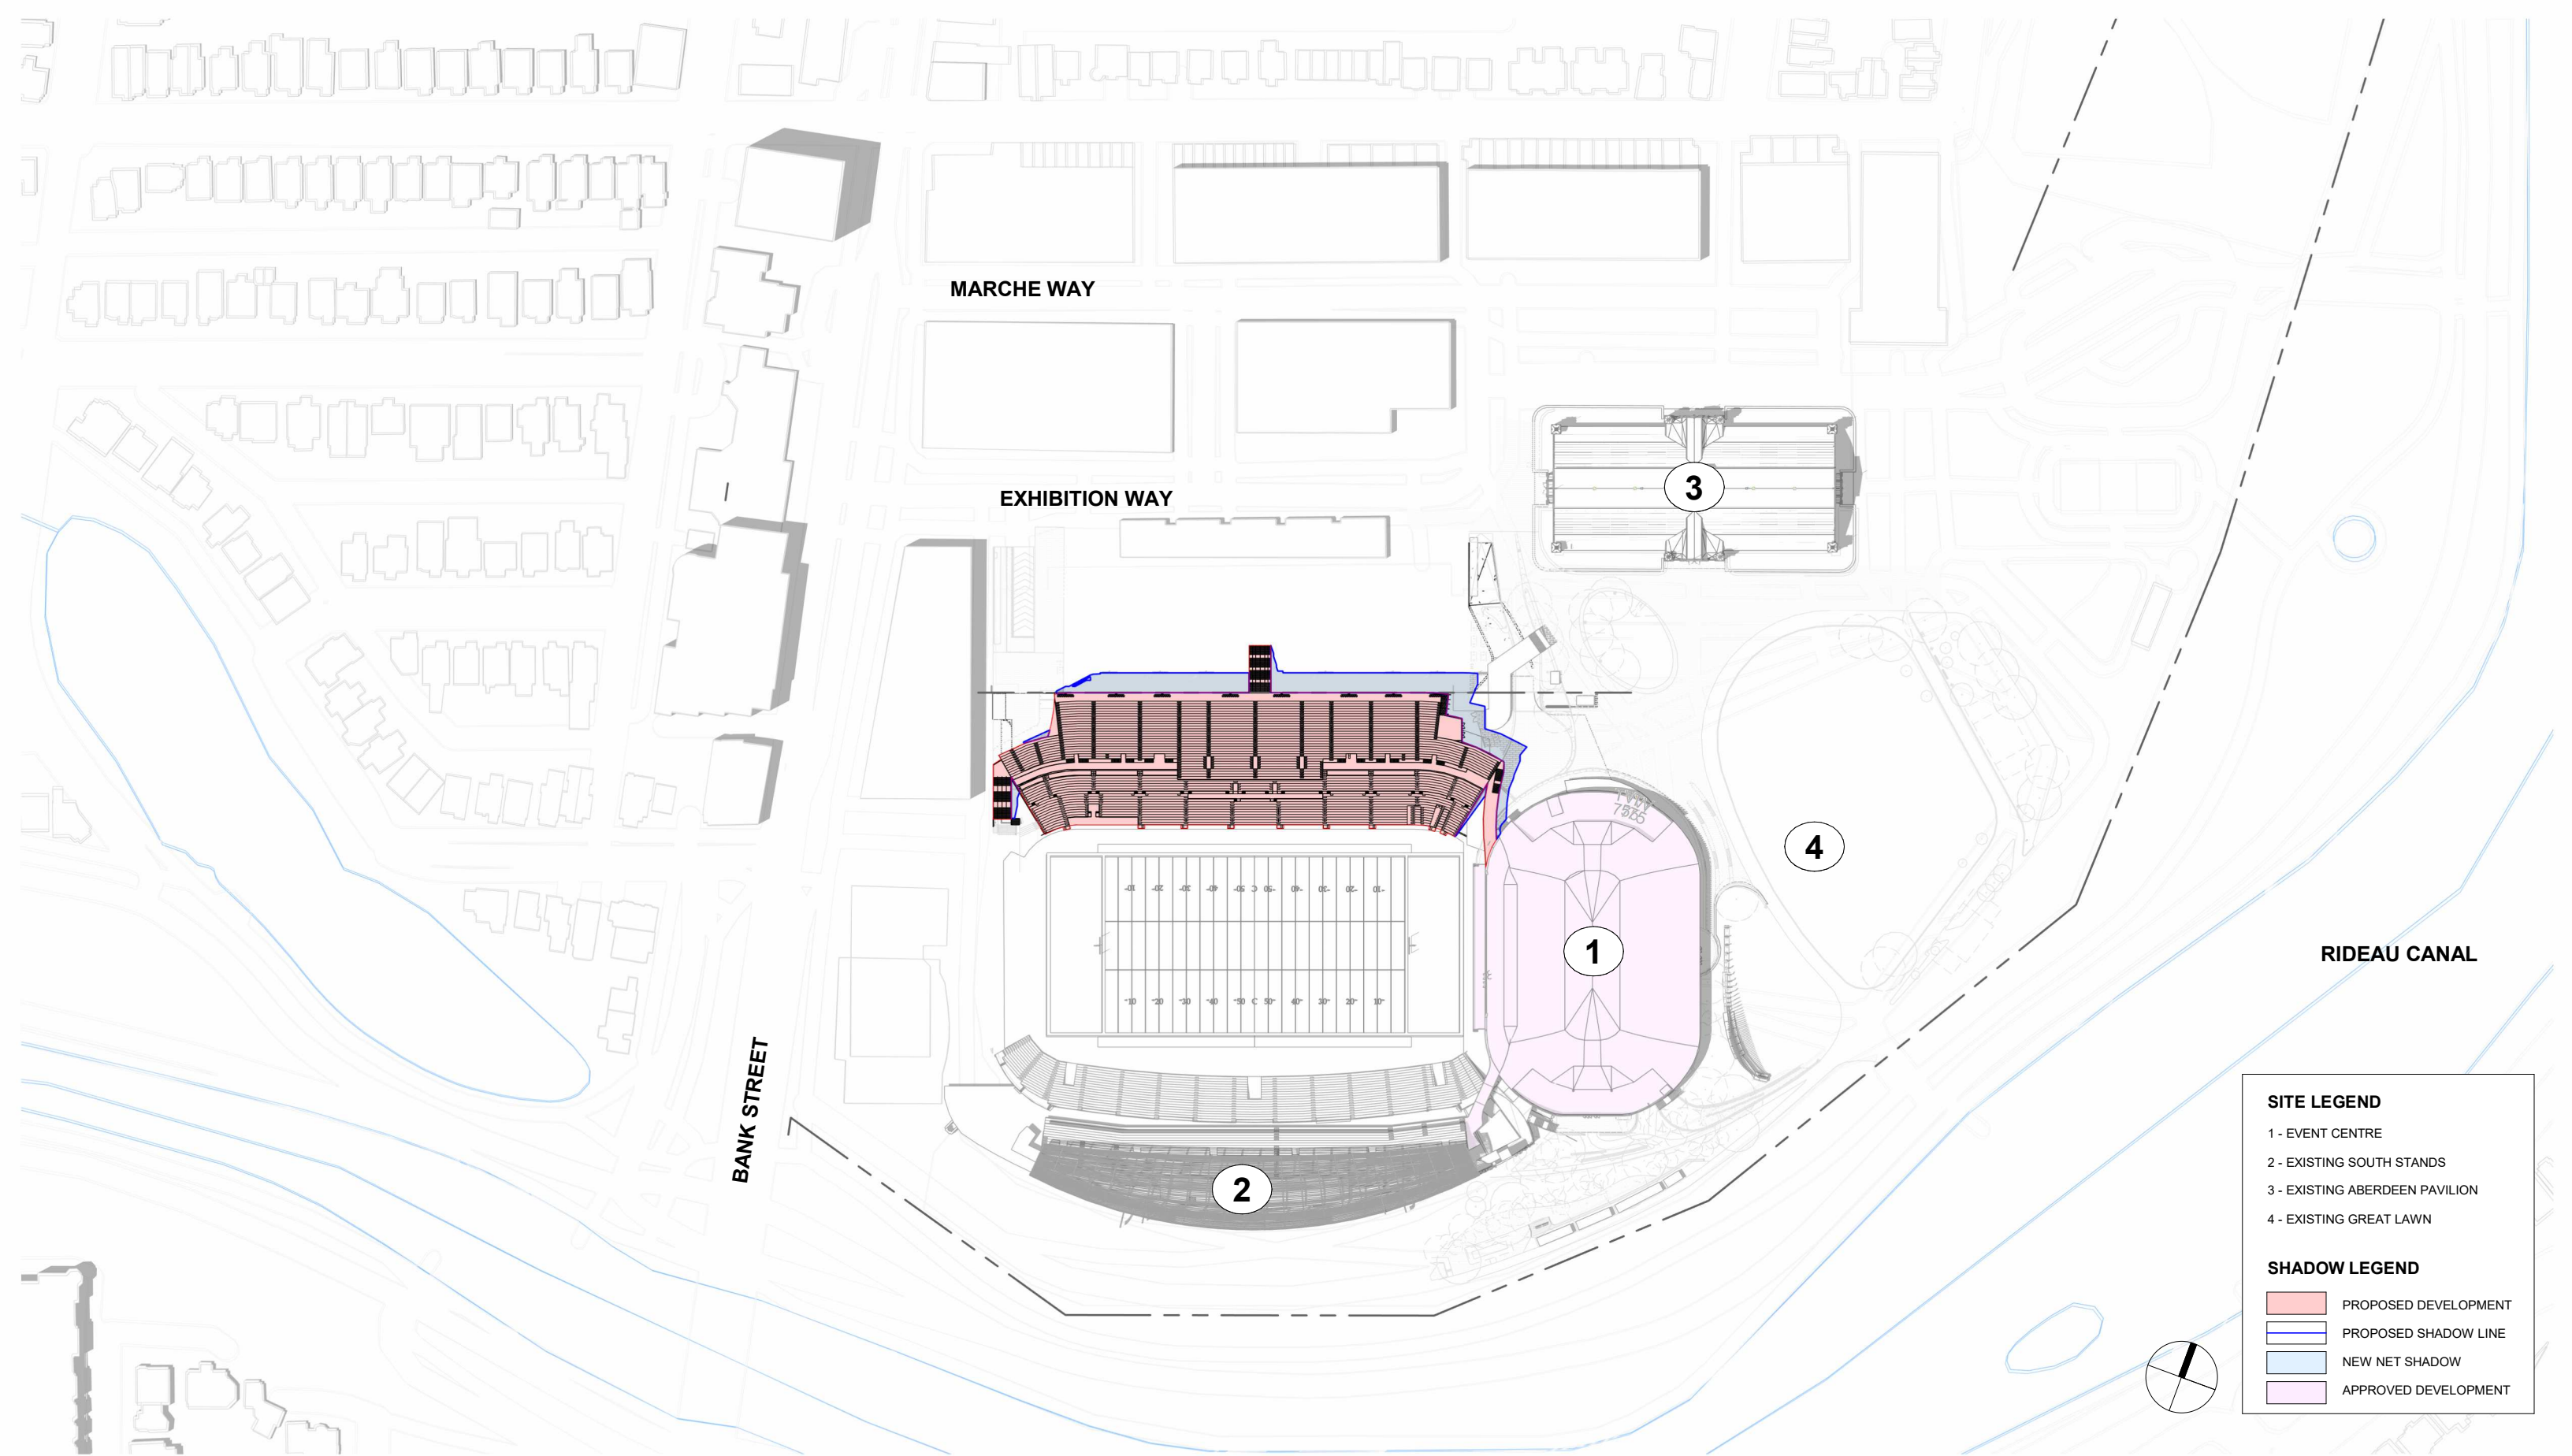

**LANSDOWNE NEW NORTH STANDS
SHADOW STUDY (JUNE 21 - 8 AM)**

SITE LEGEND

- 1 - EVENT CENTRE
- 2 - EXISTING SOUTH STANDS
- 3 - EXISTING ABERDEEN PAVILION
- 4 - EXISTING GREAT LAWN

SHADOW LEGEND

- PROPOSED DEVELOPMENT
- PROPOSED SHADOW LINE
- NEW NET SHADOW
- APPROVED DEVELOPMENT

**LANSDOWNE NEW NORTH STANDS
SHADOW STUDY (JUNE 21 - 10 AM)**

SITE LEGEND

- 1 - EVENT CENTRE
- 2 - EXISTING SOUTH STANDS
- 3 - EXISTING ABERDEEN PAVILION
- 4 - EXISTING GREAT LAWN

SHADOW LEGEND

- PROPOSED DEVELOPMENT
- PROPOSED SHADOW LINE
- NEW NET SHADOW
- APPROVED DEVELOPMENT

SITE LEGEND	
1	- EVENT CENTRE
2	- EXISTING SOUTH STANDS
3	- EXISTING ABERDEEN PAVILION
4	- EXISTING GREAT LAWN
SHADOW LEGEND	
■	PROPOSED DEVELOPMENT
■	PROPOSED SHADOW LINE
■	NEW NET SHADOW
■	APPROVED DEVELOPMENT

**LANSDOWNE NEW NORTH STANDS
SHADOW STUDY (JUNE 21 - 12 PM)**

SITE LEGEND	
1	- EVENT CENTRE
2	- EXISTING SOUTH STANDS
3	- EXISTING ABERDEEN PAVILION
4	- EXISTING GREAT LAWN
SHADOW LEGEND	
■	PROPOSED DEVELOPMENT
■	PROPOSED SHADOW LINE
■	NEW NET SHADOW
■	APPROVED DEVELOPMENT