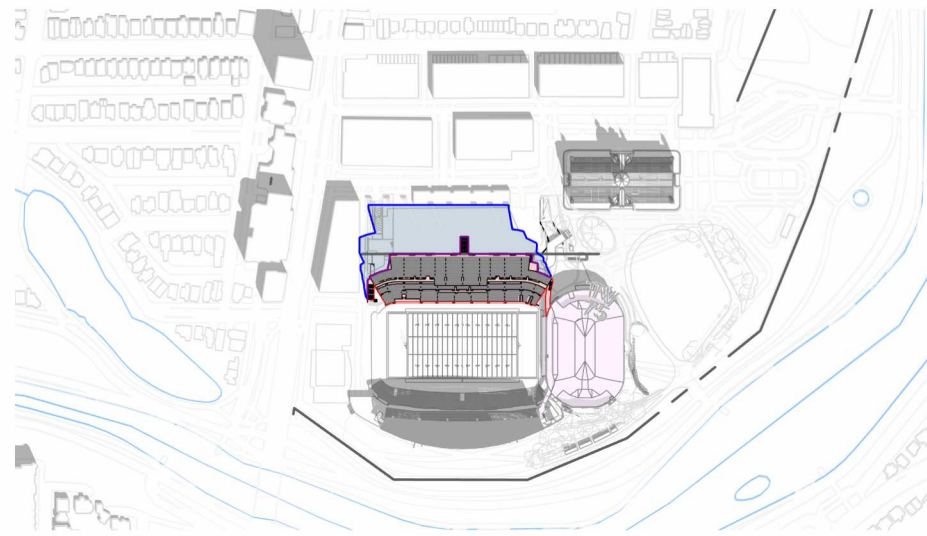

SHADOW LEGEND

- PROPOSED DEVELOPMENT
- PROPOSED SHADOW LINE
- NEW NET SHADOW
- APPROVED DEVELOPMENT

SCALE: 1 : 2000

DATE: 10/02/24

SITE LEGEND	
1	- EVENT CENTRE
2	- EXISTING SOUTH STANDS
3	- EXISTING ABERDEEN PAVILION
4	- EXISTING GREAT LAWN
SHADOW LEGEND	
■	PROPOSED DEVELOPMENT
■	PROPOSED SHADOW LINE
■	NEW NET SHADOW
■	APPROVED DEVELOPMENT

**LANSDOWNE NEW NORTH STANDS
SHADOW STUDY (DEC 21 - 1 PM)**

SITE LEGEND	
1	- EVENT CENTRE
2	- EXISTING SOUTH STANDS
3	- EXISTING ABERDEEN PAVILION
4	- EXISTING GREAT LAWN
SHADOW LEGEND	
■	PROPOSED DEVELOPMENT
■	PROPOSED SHADOW LINE
■	NEW NET SHADOW
■	APPROVED DEVELOPMENT

**LANSDOWNE NEW NORTH STANDS
SHADOW STUDY (DEC 21 - 3 PM)**

8 AM

10 AM

12 PM

2 PM

4 PM

6 PM

8 PM

SHADOW LEGEND

- PROPOSED DEVELOPMENT
- PROPOSED SHADOW LINE
- NEW NET SHADOW
- APPROVED DEVELOPMENT

8 AM

10 AM

12 PM

2 PM

4 PM

6 PM