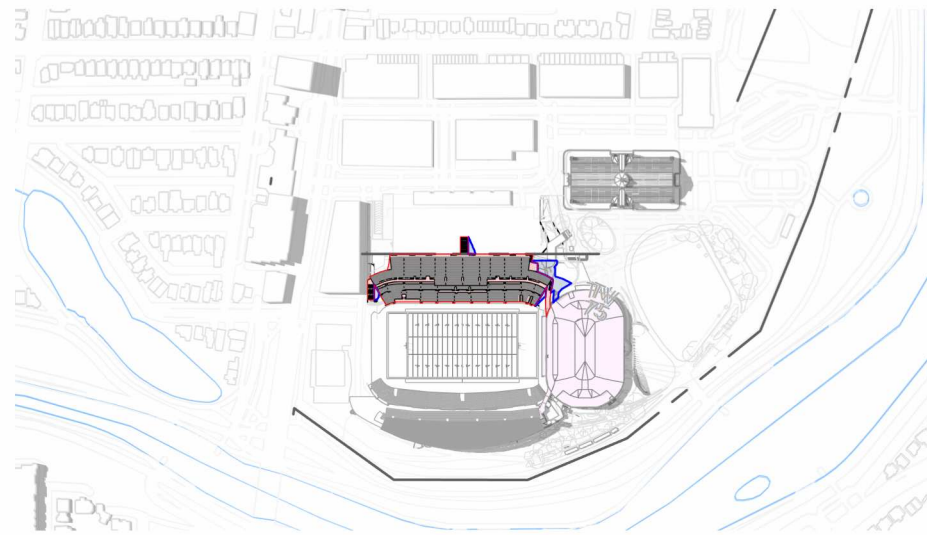

SHADOW LEGEND

- PROPOSED DEVELOPMENT
- PROPOSED SHADOW LINE
- NEW NET SHADOW
- APPROVED DEVELOPMENT

SCALE: 1 : 2000

DATE: 10/02/24

SITE LEGEND	
1	- EVENT CENTRE
2	- EXISTING SOUTH STANDS
3	- EXISTING ABERDEEN PAVILION
4	- EXISTING GREAT LAWN
SHADOW LEGEND	
■	PROPOSED DEVELOPMENT
■	PROPOSED SHADOW LINE
■	NEW NET SHADOW
■	APPROVED DEVELOPMENT

**LANSDOWNE NEW NORTH STANDS
SHADOW STUDY (DEC 21 - 1 PM)**

SITE LEGEND	
1	- EVENT CENTRE
2	- EXISTING SOUTH STANDS
3	- EXISTING ABERDEEN PAVILION
4	- EXISTING GREAT LAWN
SHADOW LEGEND	
■	PROPOSED DEVELOPMENT
■	PROPOSED SHADOW LINE
■	NEW NET SHADOW
■	APPROVED DEVELOPMENT

**LANSDOWNE NEW NORTH STANDS
SHADOW STUDY (DEC 21 - 3 PM)**

8 AM

10 AM

12 PM

2 PM

4 PM

6 PM

8 PM

SHADOW LEGEND

- PROPOSED DEVELOPMENT
- PROPOSED SHADOW LINE
- NEW NET SHADOW
- APPROVED DEVELOPMENT

8 AM

10 AM

12 PM

2 PM

4 PM

6 PM