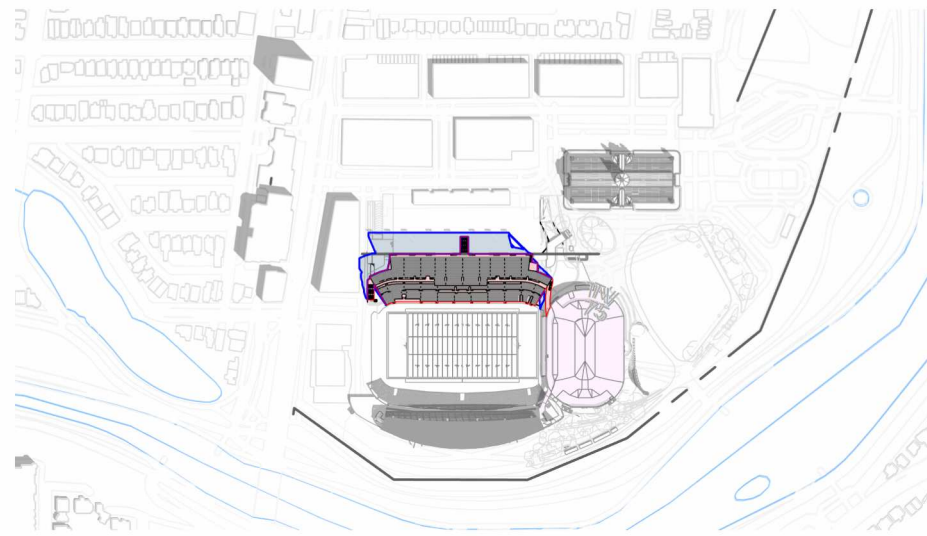

SHADOW LEGEND

- PROPOSED DEVELOPMENT
- PROPOSED SHADOW LINE
- NEW NET SHADOW
- APPROVED DEVELOPMENT

SCALE: 1 : 2000

DATE: 10/02/24

SITE LEGEND	
1	- EVENT CENTRE
2	- EXISTING SOUTH STANDS
3	- EXISTING ABERDEEN PAVILION
4	- EXISTING GREAT LAWN
SHADOW LEGEND	
■	PROPOSED DEVELOPMENT
■	PROPOSED SHADOW LINE
■	NEW NET SHADOW
■	APPROVED DEVELOPMENT

**LANSDOWNE NEW NORTH STANDS
SHADOW STUDY (DEC 21 - 1 PM)**

SITE LEGEND	
1	- EVENT CENTRE
2	- EXISTING SOUTH STANDS
3	- EXISTING ABERDEEN PAVILION
4	- EXISTING GREAT LAWN
SHADOW LEGEND	
■	PROPOSED DEVELOPMENT
■	PROPOSED SHADOW LINE
■	NEW NET SHADOW
■	APPROVED DEVELOPMENT

**LANSDOWNE NEW NORTH STANDS
SHADOW STUDY (DEC 21 - 3 PM)**

8 AM

10 AM

12 PM

2 PM

4 PM

6 PM

8 PM

SHADOW LEGEND

- PROPOSED DEVELOPMENT
- PROPOSED SHADOW LINE
- NEW NET SHADOW
- APPROVED DEVELOPMENT

8 AM

10 AM

12 PM

2 PM

4 PM

6 PM