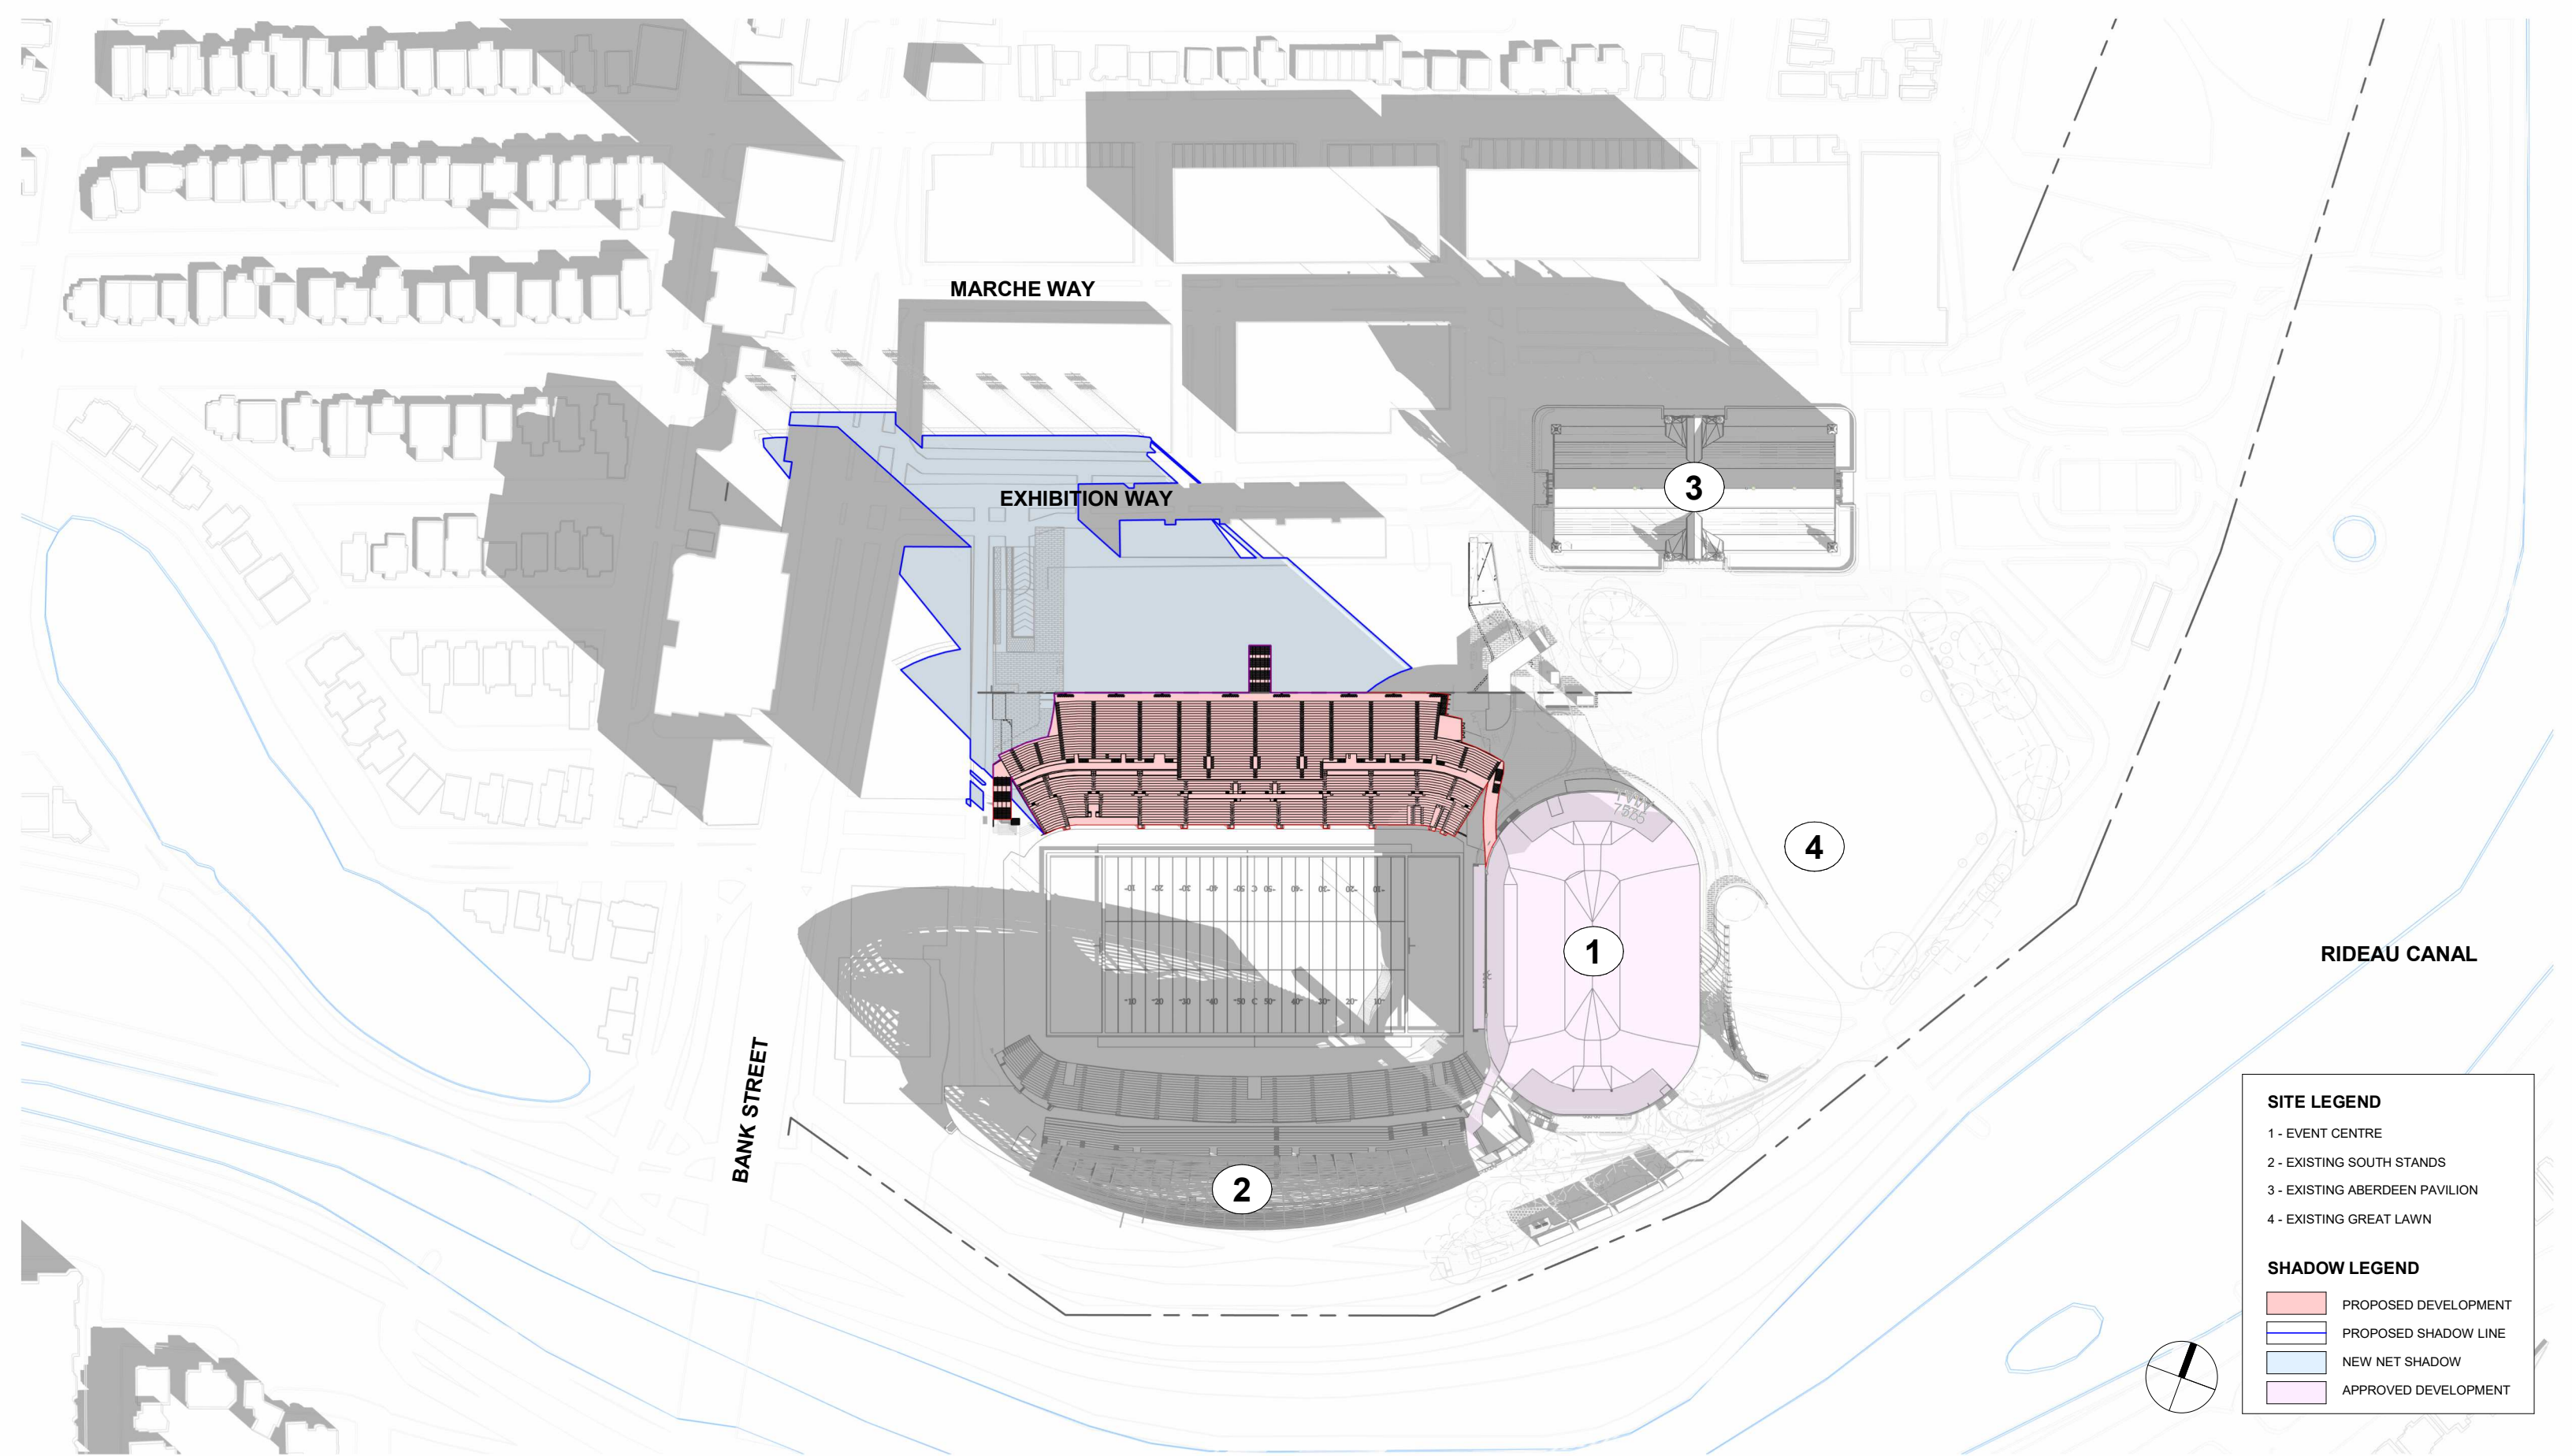

SHADOW LEGEND

- PROPOSED DEVELOPMENT
- PROPOSED SHADOW LINE
- NEW NET SHADOW
- APPROVED DEVELOPMENT

SCALE: 1 : 2000

DATE: 10/02/24

**LANSDOWNE NEW NORTH STANDS
SHADOW STUDY (JUNE 21 - 6 PM)**

SITE LEGEND

- 1 - EVENT CENTRE
- 2 - EXISTING SOUTH STANDS
- 3 - EXISTING ABERDEEN PAVILION
- 4 - EXISTING GREAT LAWN

SHADOW LEGEND

- PROPOSED DEVELOPMENT
- PROPOSED SHADOW LINE
- NEW NET SHADOW
- APPROVED DEVELOPMENT

**LANSDOWNE NEW NORTH STANDS
SHADOW STUDY (JUNE 21 - 8 PM)**

SITE LEGEND	
1	- EVENT CENTRE
2	- EXISTING SOUTH STANDS
3	- EXISTING ABERDEEN PAVILION
4	- EXISTING GREAT LAWN
SHADOW LEGEND	
	PROPOSED DEVELOPMENT
	PROPOSED SHADOW LINE
	NEW NET SHADOW
	APPROVED DEVELOPMENT

**LANSDOWNE NEW NORTH STANDS
 SHADOW STUDY (SEPT 21 - 8 AM)**

**LANSDOWNE NEW NORTH STANDS
SHADOW STUDY (SEPT 21 - 10 AM)**

SITE LEGEND	
1	- EVENT CENTRE
2	- EXISTING SOUTH STANDS
3	- EXISTING ABERDEEN PAVILION
4	- EXISTING GREAT LAWN
SHADOW LEGEND	
■	PROPOSED DEVELOPMENT
■	PROPOSED SHADOW LINE
■	NEW NET SHADOW
■	APPROVED DEVELOPMENT

SCALE: 1 : 2000

DATE: 10/02/24

SITE LEGEND

- 1 - EVENT CENTRE
- 2 - EXISTING SOUTH STANDS
- 3 - EXISTING ABERDEEN PAVILION
- 4 - EXISTING GREAT LAWN

SHADOW LEGEND

- PROPOSED DEVELOPMENT
- PROPOSED SHADOW LINE
- NEW NET SHADOW
- APPROVED DEVELOPMENT