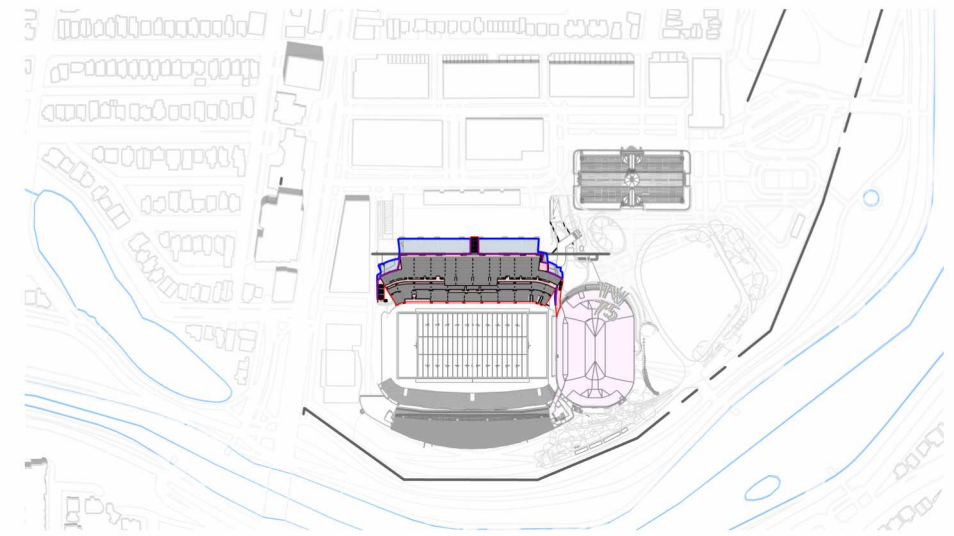

SHADOW LEGEND

- PROPOSED DEVELOPMENT
- PROPOSED SHADOW LINE
- NEW NET SHADOW
- APPROVED DEVELOPMENT

SCALE: 1 : 2000

DATE: 10/02/24

SITE LEGEND	
1	- EVENT CENTRE
2	- EXISTING SOUTH STANDS
3	- EXISTING ABERDEEN PAVILION
4	- EXISTING GREAT LAWN
SHADOW LEGEND	
■	PROPOSED DEVELOPMENT
■	PROPOSED SHADOW LINE
■	NEW NET SHADOW
■	APPROVED DEVELOPMENT

**LANSDOWNE NEW NORTH STANDS
SHADOW STUDY (DEC 21 - 1 PM)**

SITE LEGEND	
1	- EVENT CENTRE
2	- EXISTING SOUTH STANDS
3	- EXISTING ABERDEEN PAVILION
4	- EXISTING GREAT LAWN
SHADOW LEGEND	
■	PROPOSED DEVELOPMENT
■	PROPOSED SHADOW LINE
■	NEW NET SHADOW
■	APPROVED DEVELOPMENT

**LANSDOWNE NEW NORTH STANDS
SHADOW STUDY (DEC 21 - 3 PM)**

8 AM

10 AM

12 PM

2 PM

4 PM

6 PM

8 PM

SHADOW LEGEND

- PROPOSED DEVELOPMENT
- PROPOSED SHADOW LINE
- NEW NET SHADOW
- APPROVED DEVELOPMENT

8 AM

10 AM

12 PM

2 PM

4 PM

6 PM