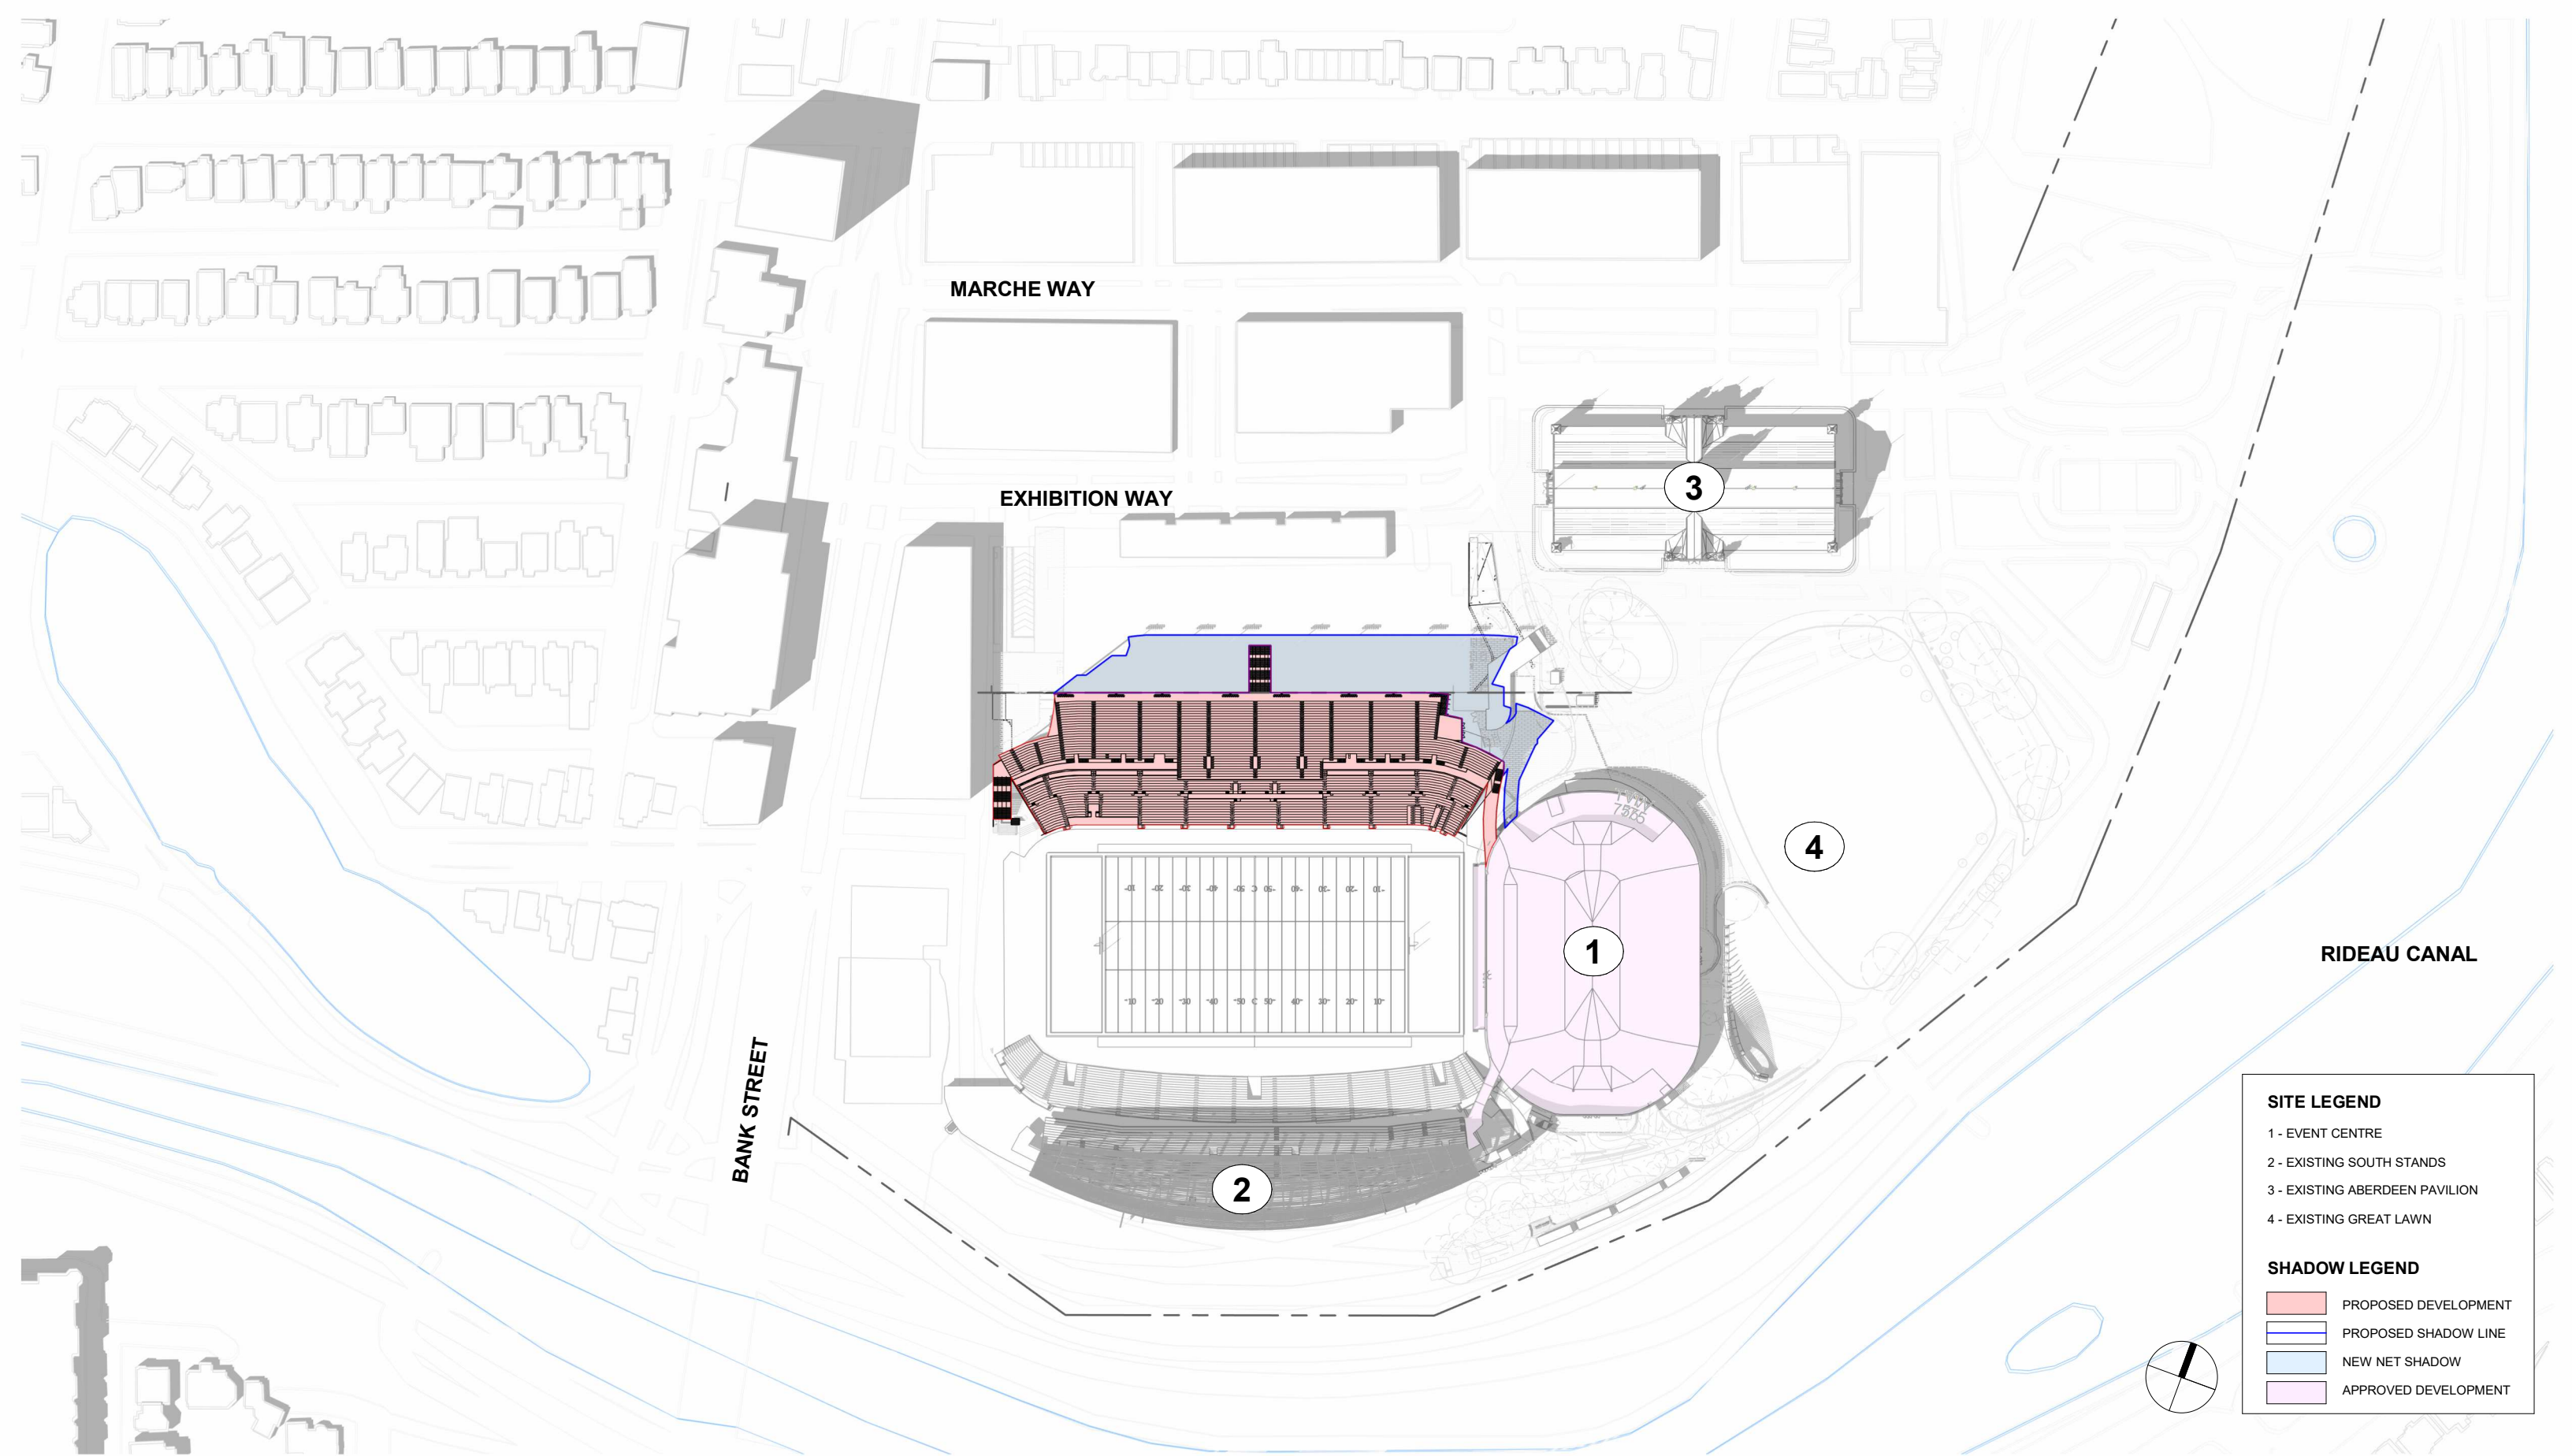

**LANSDOWNE NEW NORTH STANDS
 SHADOW STUDY (SEPT 21 - 8 AM)**

**LANSDOWNE NEW NORTH STANDS
SHADOW STUDY (SEPT 21 - 10 AM)**

SITE LEGEND	
1	- EVENT CENTRE
2	- EXISTING SOUTH STANDS
3	- EXISTING ABERDEEN PAVILION
4	- EXISTING GREAT LAWN
SHADOW LEGEND	
■	PROPOSED DEVELOPMENT
■	PROPOSED SHADOW LINE
■	NEW NET SHADOW
■	APPROVED DEVELOPMENT

SCALE: 1 : 2000

DATE: 10/02/24

SITE LEGEND

- 1 - EVENT CENTRE
- 2 - EXISTING SOUTH STANDS
- 3 - EXISTING ABERDEEN PAVILION
- 4 - EXISTING GREAT LAWN

SHADOW LEGEND

- PROPOSED DEVELOPMENT
- PROPOSED SHADOW LINE
- NEW NET SHADOW
- APPROVED DEVELOPMENT

**LANSDOWNE NEW NORTH STANDS
SHADOW STUDY (SEPT 21 - 12 PM)**

SCALE: 1 : 2000

DATE: 10/02/24

SITE LEGEND

- 1 - EVENT CENTRE
- 2 - EXISTING SOUTH STANDS
- 3 - EXISTING ABERDEEN PAVILION
- 4 - EXISTING GREAT LAWN

SITE LEGEND

- 1 - EVENT CENTRE
- 2 - EXISTING SOUTH STANDS
- 3 - EXISTING ABERDEEN PAVILION
- 4 - EXISTING GREAT LAWN

SHADOW LEGEND

- PROPOSED DEVELOPMENT
- PROPOSED SHADOW LINE
- NEW NET SHADOW
- APPROVED DEVELOPMENT