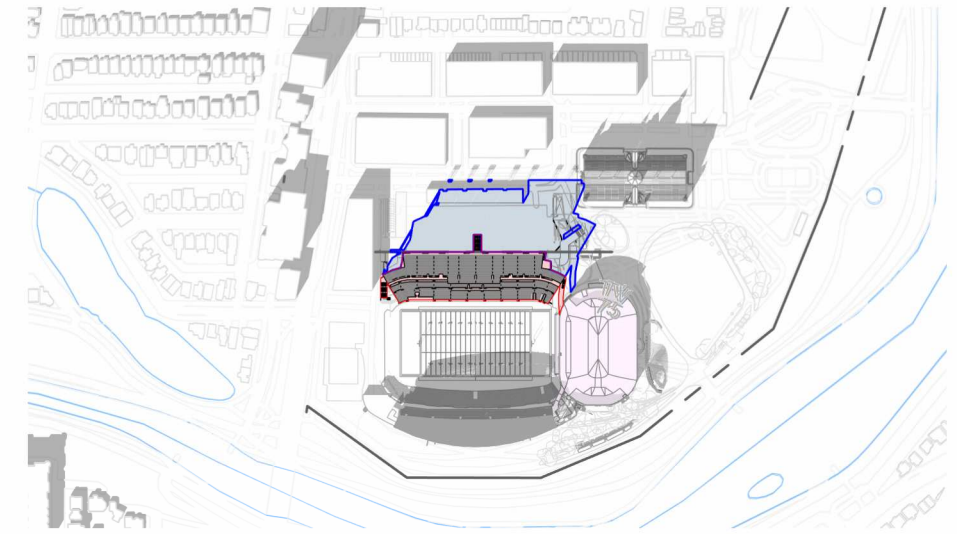

**LANSDOWNE NEW NORTH STANDS
SHADOW STUDY (DEC 21 - 3 PM)**

8 AM

10 AM

12 PM

2 PM

4 PM

6 PM

8 PM

SHADOW LEGEND

- PROPOSED DEVELOPMENT
- PROPOSED SHADOW LINE
- NEW NET SHADOW
- APPROVED DEVELOPMENT

8 AM

10 AM

12 PM

2 PM

4 PM

6 PM

SHADOW LEGEND	
	PROPOSED DEVELOPMENT
	PROPOSED SHADOW LINE
	NEW NET SHADOW
	APPROVED DEVELOPMENT

9 AM

11 AM

1 PM

3 PM

SHADOW LEGEND	
	PROPOSED DEVELOPMENT
	PROPOSED SHADOW LINE
	NEW NET SHADOW
	APPROVED DEVELOPMENT