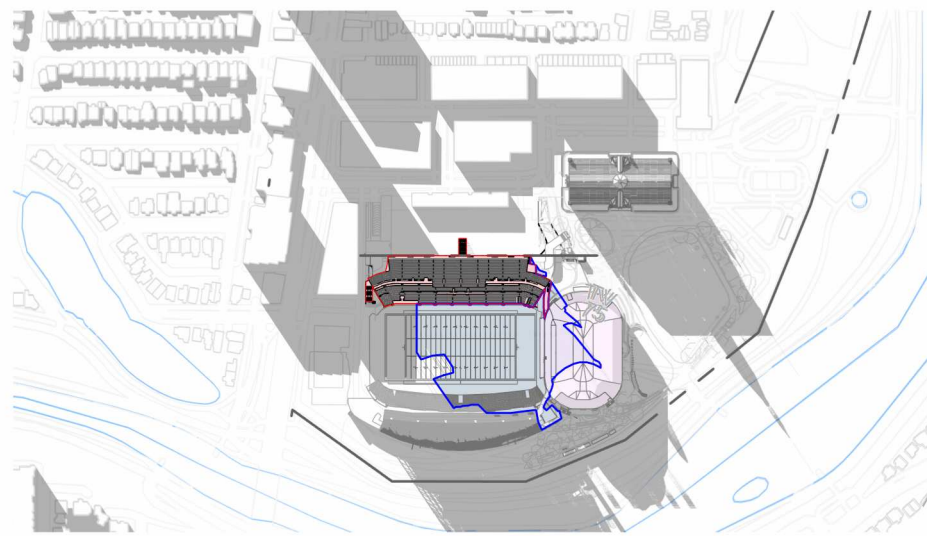

SHADOW LEGEND

- PROPOSED DEVELOPMENT
- PROPOSED SHADOW LINE
- NEW NET SHADOW
- APPROVED DEVELOPMENT

SCALE: 1 : 2000

DATE: 10/02/24

SITE LEGEND	
1	- EVENT CENTRE
2	- EXISTING SOUTH STANDS
3	- EXISTING ABERDEEN PAVILION
4	- EXISTING GREAT LAWN
SHADOW LEGEND	
■	PROPOSED DEVELOPMENT
■	PROPOSED SHADOW LINE
■	NEW NET SHADOW
■	APPROVED DEVELOPMENT

**LANSDOWNE NEW NORTH STANDS
SHADOW STUDY (DEC 21 - 1 PM)**

SITE LEGEND	
1	- EVENT CENTRE
2	- EXISTING SOUTH STANDS
3	- EXISTING ABERDEEN PAVILION
4	- EXISTING GREAT LAWN
SHADOW LEGEND	
■	PROPOSED DEVELOPMENT
■	PROPOSED SHADOW LINE
■	NEW NET SHADOW
■	APPROVED DEVELOPMENT

**LANSDOWNE NEW NORTH STANDS
SHADOW STUDY (DEC 21 - 3 PM)**

8 AM

10 AM

12 PM

2 PM

4 PM

6 PM

8 PM

SHADOW LEGEND

- PROPOSED DEVELOPMENT
- PROPOSED SHADOW LINE
- NEW NET SHADOW
- APPROVED DEVELOPMENT

8 AM

10 AM

12 PM

2 PM

4 PM

6 PM