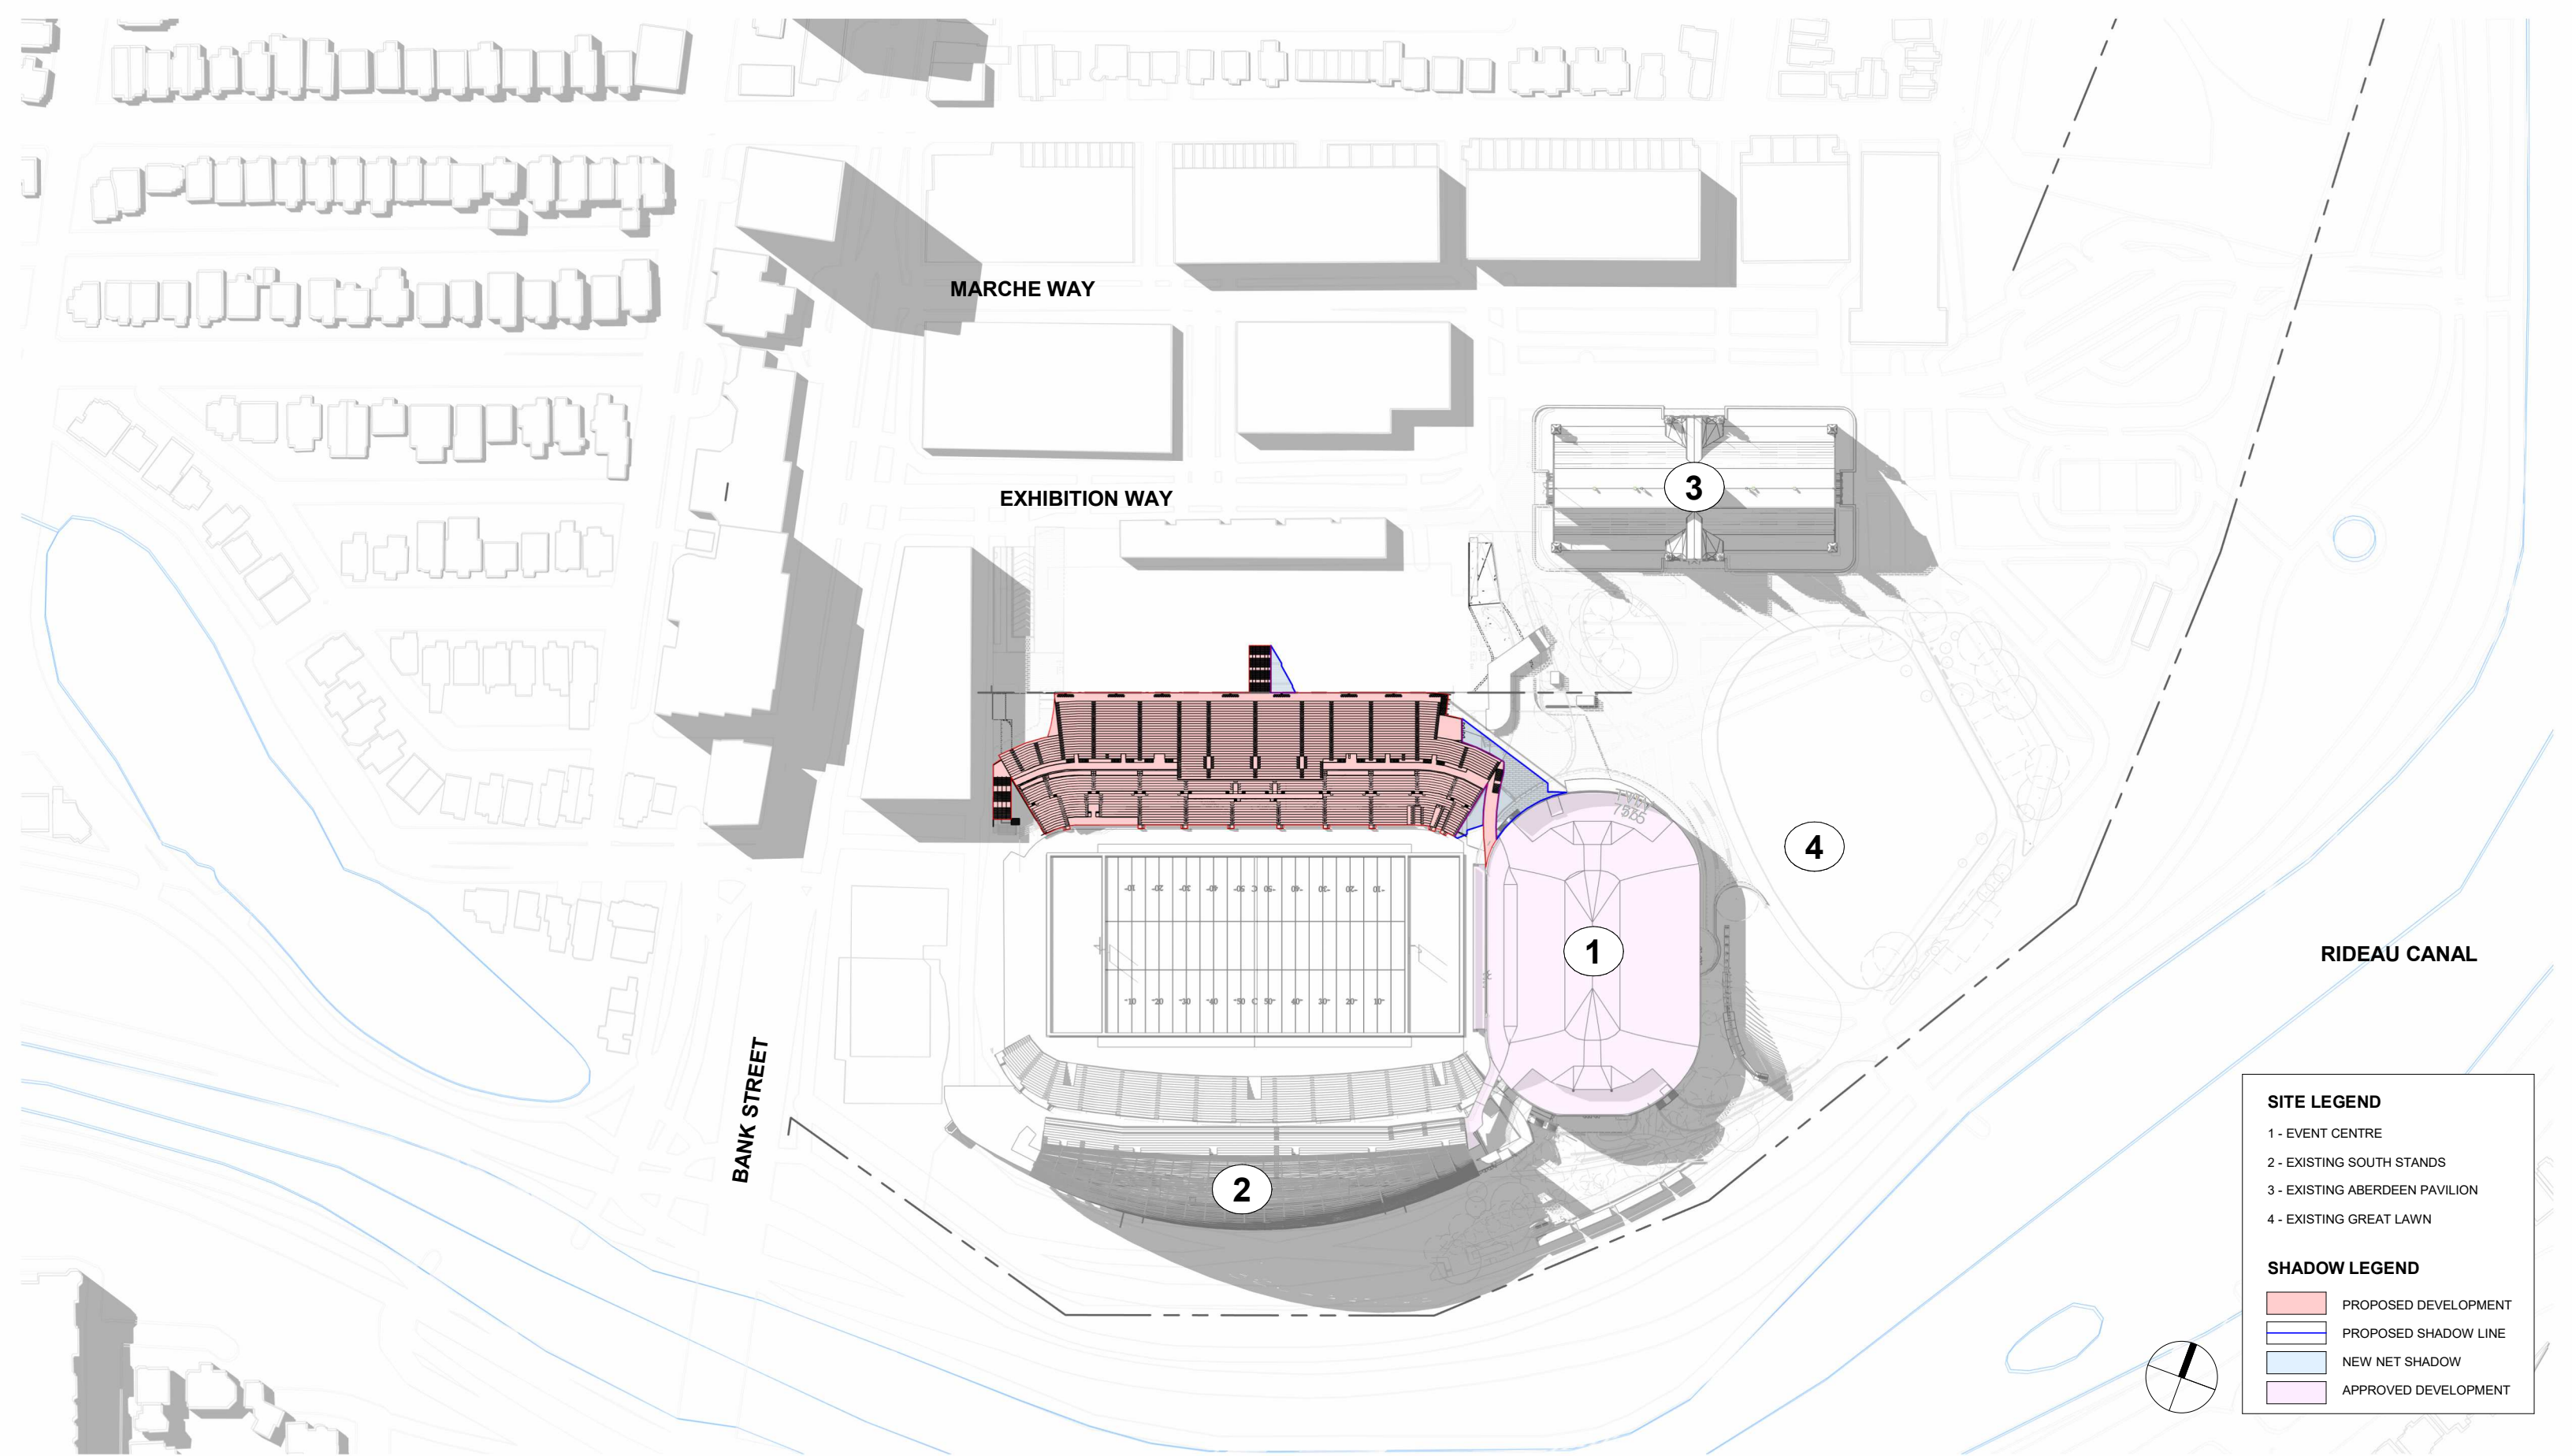

**LANSDOWNE NEW NORTH STANDS
SHADOW STUDY (JUNE 21 - 12 PM)**

SITE LEGEND	
1	- EVENT CENTRE
2	- EXISTING SOUTH STANDS
3	- EXISTING ABERDEEN PAVILION
4	- EXISTING GREAT LAWN
SHADOW LEGEND	
■	PROPOSED DEVELOPMENT
■	PROPOSED SHADOW LINE
■	NEW NET SHADOW
■	APPROVED DEVELOPMENT

**LANSDOWNE NEW NORTH STANDS
SHADOW STUDY (JUNE 21 - 2 PM)**

**LANSDOWNE NEW NORTH STANDS
SHADOW STUDY (JUNE 21 - 4 PM)**

SITE LEGEND

- 1 - EVENT CENTRE
- 2 - EXISTING SOUTH STANDS
- 3 - EXISTING ABERDEEN PAVILION
- 4 - EXISTING GREAT LAWN

SHADOW LEGEND

- PROPOSED DEVELOPMENT
- PROPOSED SHADOW LINE
- NEW NET SHADOW
- APPROVED DEVELOPMENT

SCALE: 1 : 2000

DATE: 10/02/24

**LANSDOWNE NEW NORTH STANDS
SHADOW STUDY (JUNE 21 - 6 PM)**

SITE LEGEND

- 1 - EVENT CENTRE
- 2 - EXISTING SOUTH STANDS
- 3 - EXISTING ABERDEEN PAVILION
- 4 - EXISTING GREAT LAWN

SHADOW LEGEND

- PROPOSED DEVELOPMENT
- PROPOSED SHADOW LINE
- NEW NET SHADOW
- APPROVED DEVELOPMENT

**LANSDOWNE NEW NORTH STANDS
SHADOW STUDY (JUNE 21 - 8 PM)**

SITE LEGEND	
1	- EVENT CENTRE
2	- EXISTING SOUTH STANDS
3	- EXISTING ABERDEEN PAVILION
4	- EXISTING GREAT LAWN
SHADOW LEGEND	
	PROPOSED DEVELOPMENT
	PROPOSED SHADOW LINE
	NEW NET SHADOW
	APPROVED DEVELOPMENT