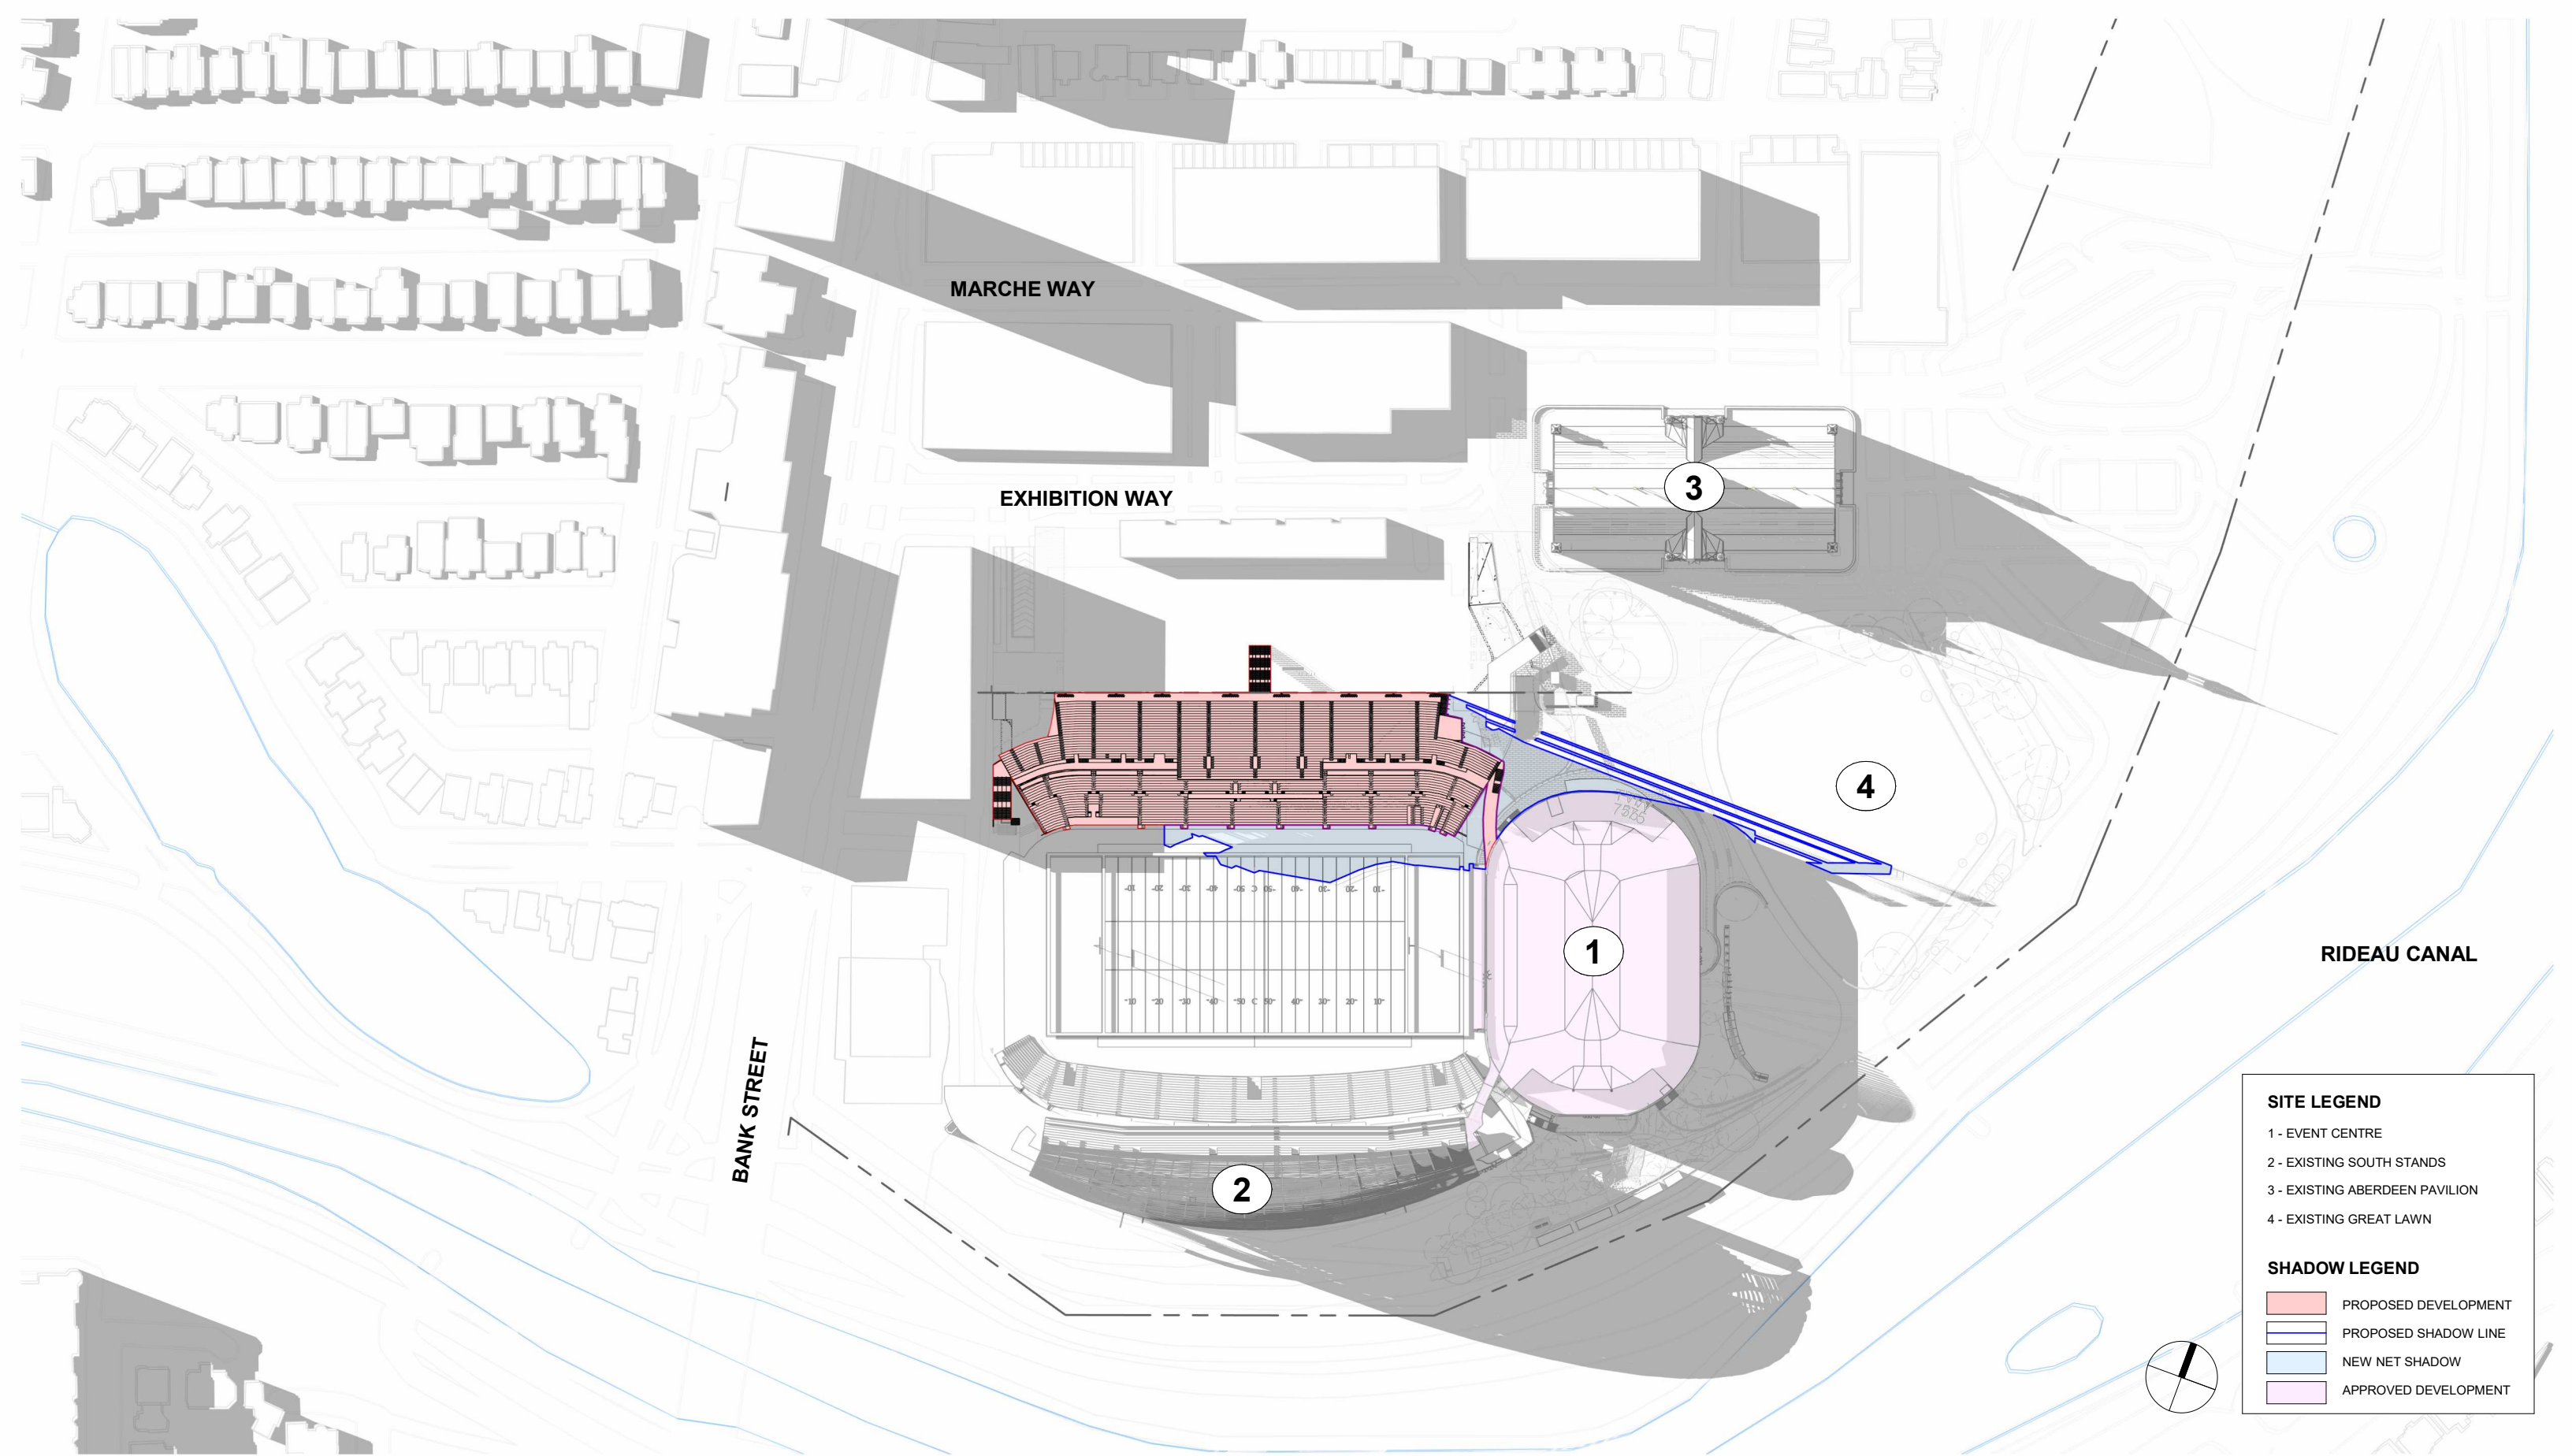

SCALE: 1 : 2000

DATE: 10/02/24

SITE LEGEND

- 1 - EVENT CENTRE
- 2 - EXISTING SOUTH STANDS
- 3 - EXISTING ABERDEEN PAVILION
- 4 - EXISTING GREAT LAWN

SHADOW LEGEND

- PROPOSED DEVELOPMENT
- PROPOSED SHADOW LINE
- NEW NET SHADOW
- APPROVED DEVELOPMENT

**LANSDOWNE NEW NORTH STANDS
SHADOW STUDY (SEPT 21 - 12 PM)**

SCALE: 1 : 2000

DATE: 10/02/24

SITE LEGEND

- 1 - EVENT CENTRE
- 2 - EXISTING SOUTH STANDS
- 3 - EXISTING ABERDEEN PAVILION
- 4 - EXISTING GREAT LAWN

SHADOW LEGEND

- PROPOSED DEVELOPMENT
- PROPOSED SHADOW LINE
- NEW NET SHADOW
- APPROVED DEVELOPMENT

**LANSDOWNE NEW NORTH STANDS
SHADOW STUDY (SEPT 21 - 2 PM)**

**LANSDOWNE NEW NORTH STANDS
SHADOW STUDY (SEPT 21 - 4 PM)**

SITE LEGEND

- 1 - EVENT CENTRE
- 2 - EXISTING SOUTH STANDS
- 3 - EXISTING ABERDEEN PAVILION
- 4 - EXISTING GREAT LAWN

SHADOW LEGEND

- PROPOSED DEVELOPMENT
- PROPOSED SHADOW LINE
- NEW NET SHADOW
- APPROVED DEVELOPMENT