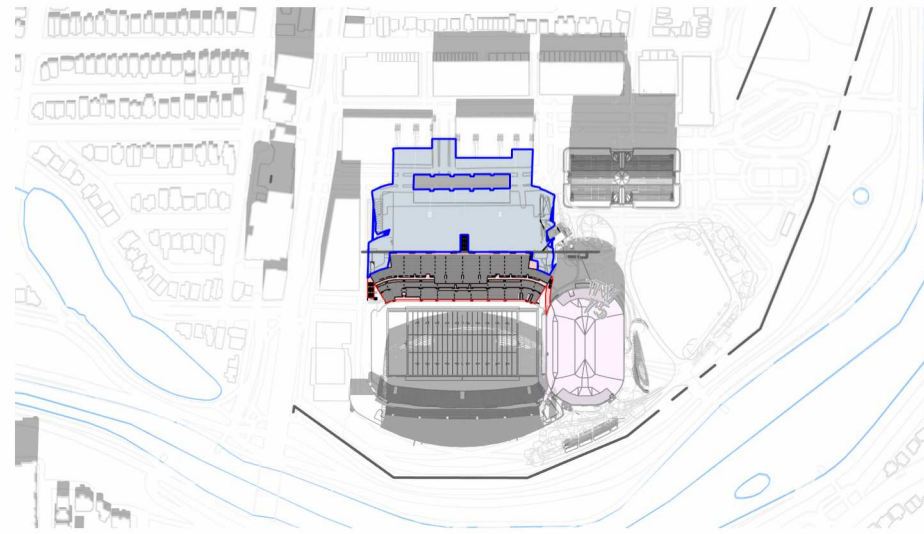

**LANSDOWNE NEW NORTH STANDS
SHADOW STUDY (DEC 21 - 3 PM)**

8 AM

10 AM

12 PM

2 PM

4 PM

6 PM

8 PM

SHADOW LEGEND

- PROPOSED DEVELOPMENT
- PROPOSED SHADOW LINE
- NEW NET SHADOW
- APPROVED DEVELOPMENT

8 AM

10 AM

12 PM

2 PM

4 PM

6 PM

SHADOW LEGEND	
	PROPOSED DEVELOPMENT
	PROPOSED SHADOW LINE
	NEW NET SHADOW
	APPROVED DEVELOPMENT

9 AM

11 AM

1 PM

3 PM

SHADOW LEGEND	
	PROPOSED DEVELOPMENT
	PROPOSED SHADOW LINE
	NEW NET SHADOW
	APPROVED DEVELOPMENT