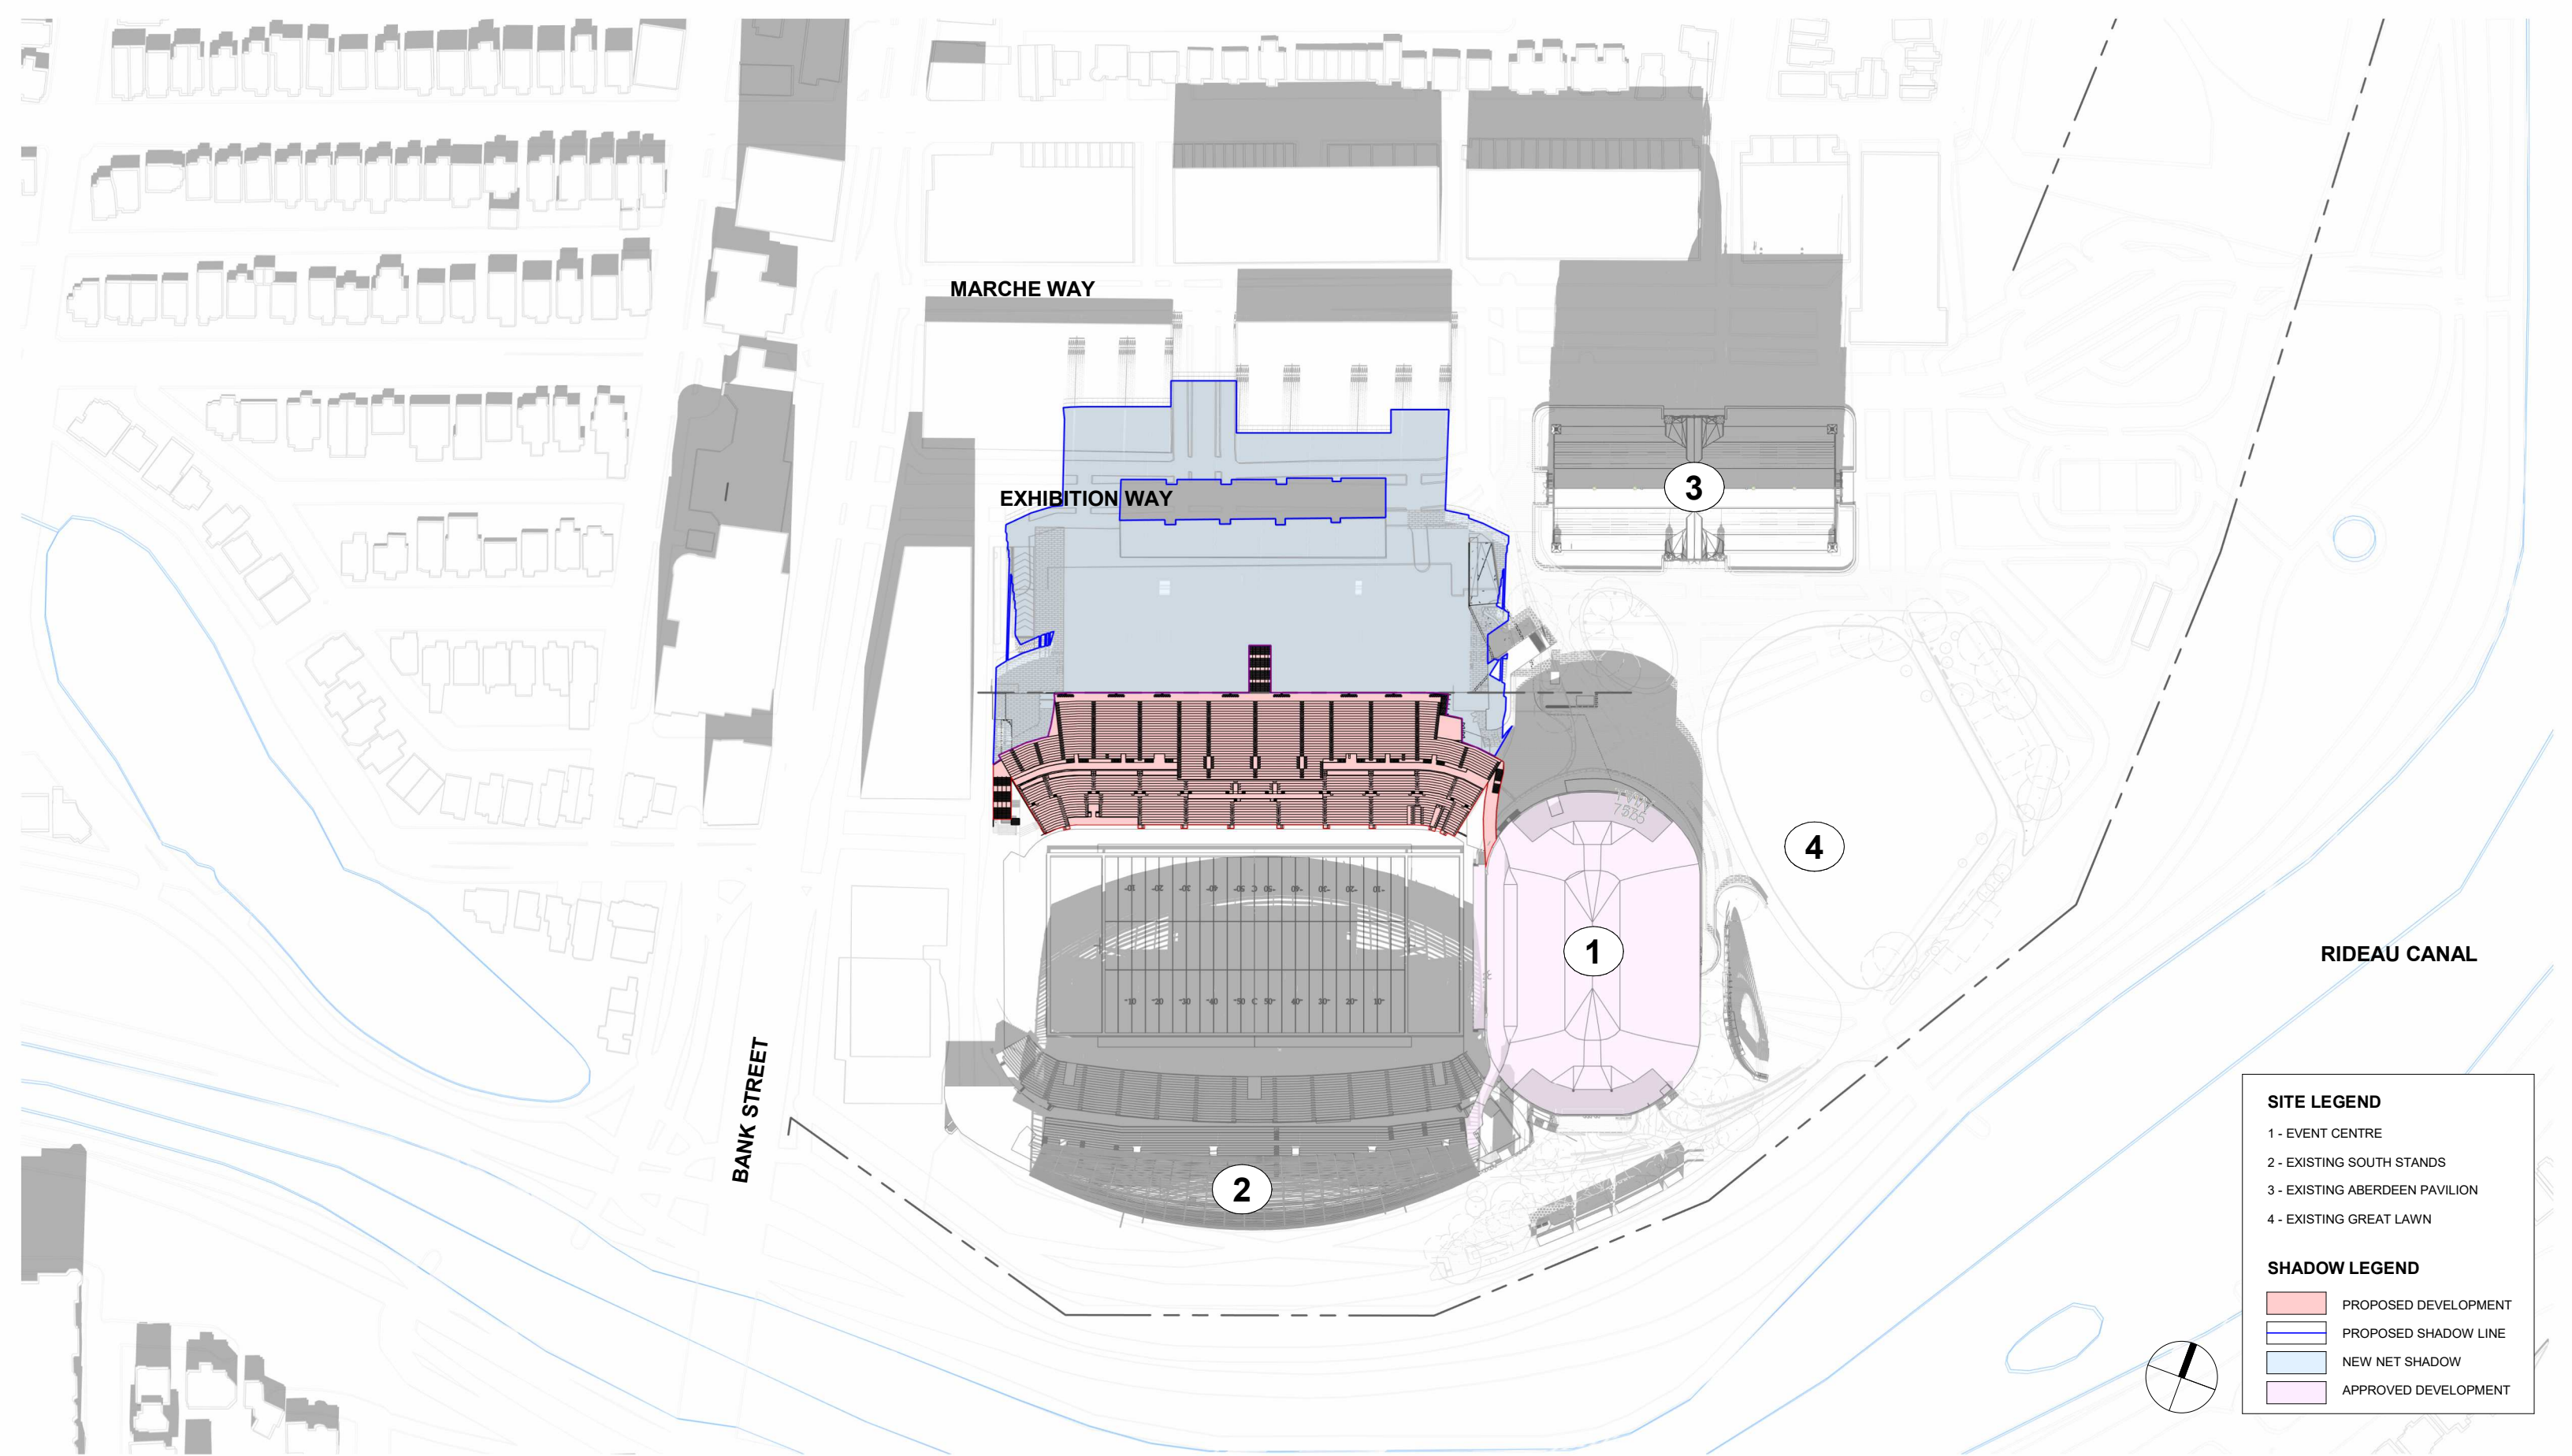

SITE LEGEND

- 1 - EVENT CENTRE
- 2 - EXISTING SOUTH STANDS
- 3 - EXISTING ABERDEEN PAVILION
- 4 - EXISTING GREAT LAWN

SHADOW LEGEND

- PROPOSED DEVELOPMENT
- PROPOSED SHADOW LINE
- NEW NET SHADOW
- APPROVED DEVELOPMENT

**LANSDOWNE NEW NORTH STANDS
SHADOW STUDY (SEPT 21 - 6 PM)**

SITE LEGEND	
1	- EVENT CENTRE
2	- EXISTING SOUTH STANDS
3	- EXISTING ABERDEEN PAVILION
4	- EXISTING GREAT LAWN
SHADOW LEGEND	
■	PROPOSED DEVELOPMENT
—	PROPOSED SHADOW LINE
■	NEW NET SHADOW
■	APPROVED DEVELOPMENT

**LANSDOWNE NEW NORTH STANDS
 SHADOW STUDY (DEC 21 - 9 AM)**

**LANSDOWNE NEW NORTH STANDS
SHADOW STUDY (DEC 21 - 11 AM)**

SITE LEGEND

- 1 - EVENT CENTRE
- 2 - EXISTING SOUTH STANDS
- 3 - EXISTING ABERDEEN PAVILION
- 4 - EXISTING GREAT LAWN

SHADOW LEGEND

- PROPOSED DEVELOPMENT
- PROPOSED SHADOW LINE
- NEW NET SHADOW
- APPROVED DEVELOPMENT

SCALE: 1 : 2000

DATE: 10/02/24

SITE LEGEND	
1	- EVENT CENTRE
2	- EXISTING SOUTH STANDS
3	- EXISTING ABERDEEN PAVILION
4	- EXISTING GREAT LAWN
SHADOW LEGEND	
■	PROPOSED DEVELOPMENT
■	PROPOSED SHADOW LINE
■	NEW NET SHADOW
■	APPROVED DEVELOPMENT