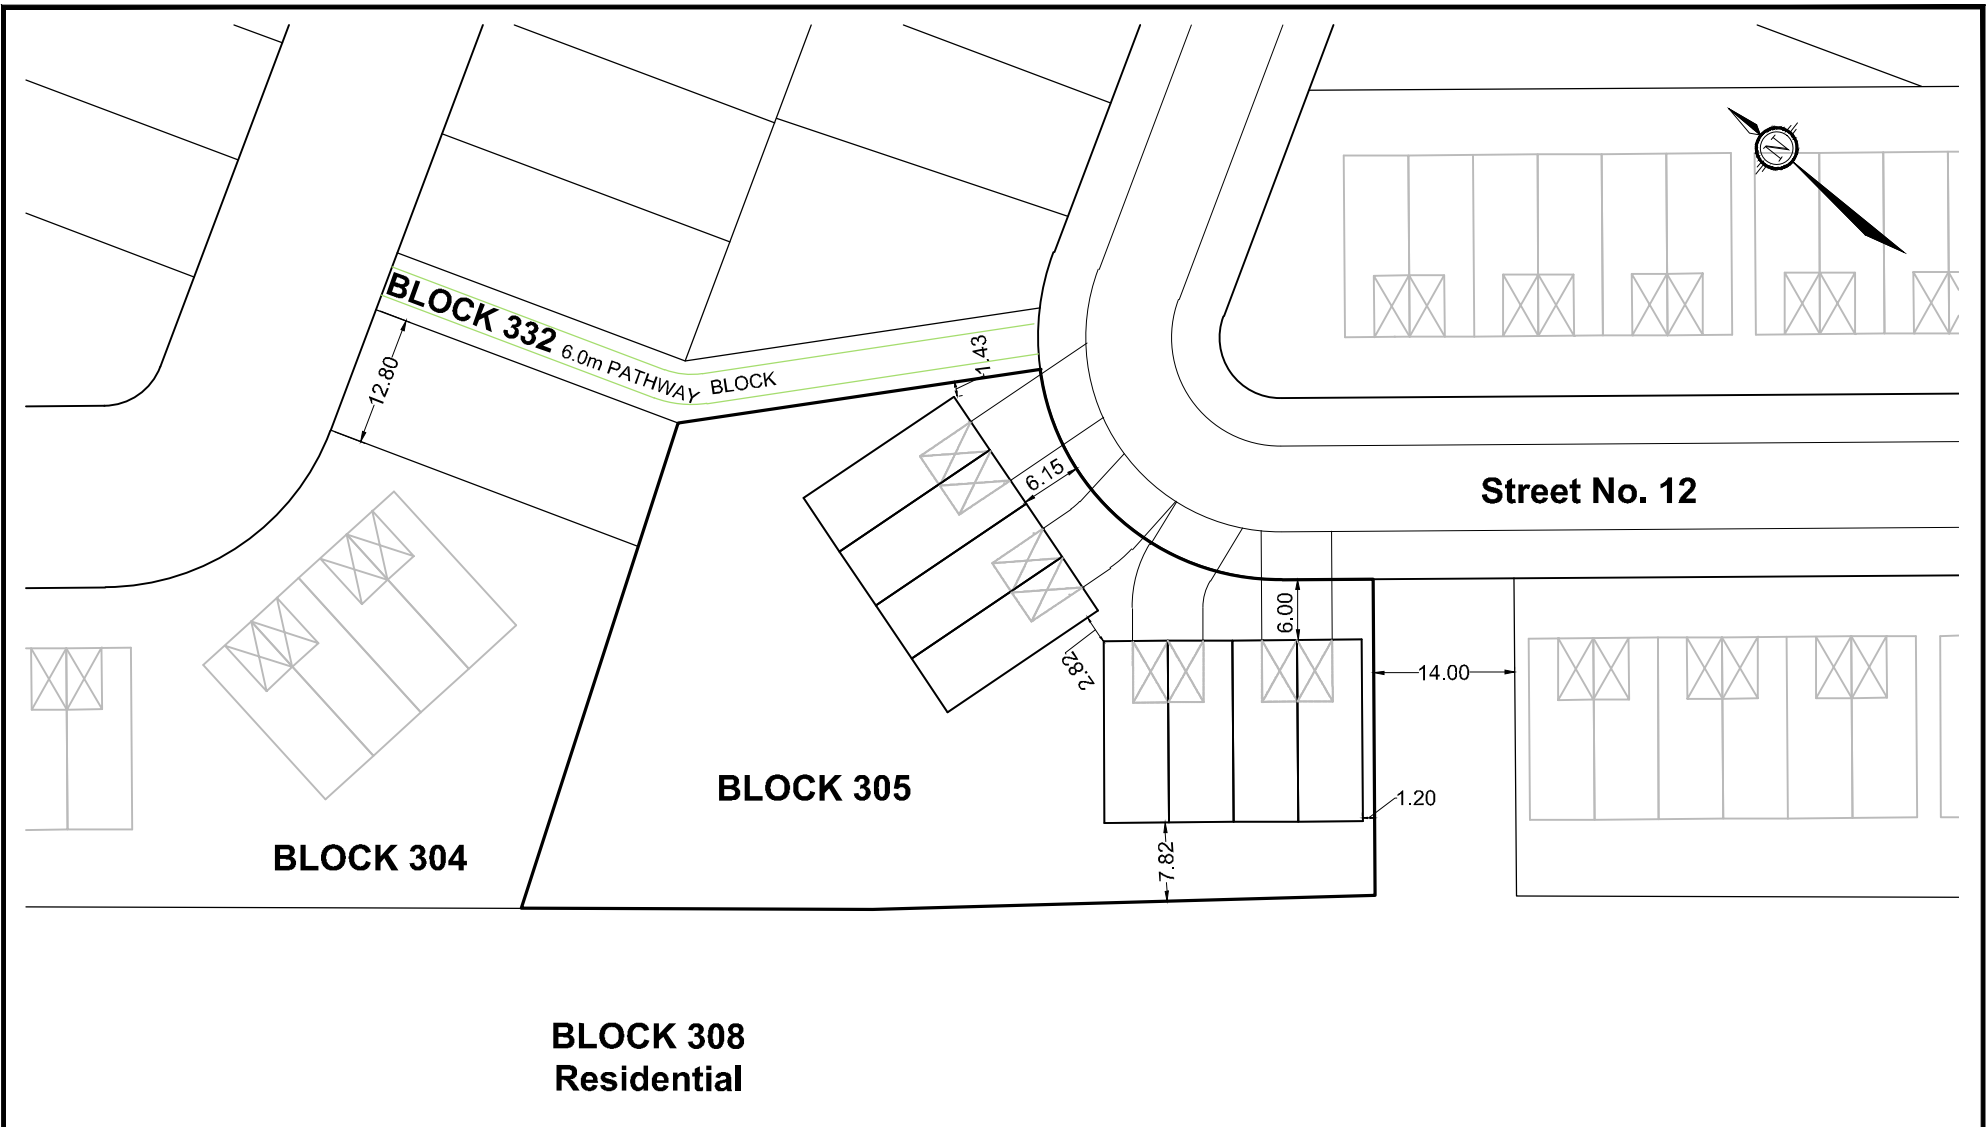

M:\2008\108195\Subdivision\CAD\Planning\Concept Plans\Block305\108195-Blk305-CP.dwg, Sheet 8x11 Landscape, May 25, 2020 - 9:30am, wslbss

Engineers, Planners & Landscape Architects
 Suite 200, 240 Michael Cowpland Drive
 Ottawa, Ontario, Canada K2M 1P6

Telephone (613) 254-9643
 Facsimile (613) 254-5867
 Website www.novatech-eng.com

DEL SUBDIVISION

TOWNHOME BLOCKS
 305 - CONCEPT PLAN

DATE MAY 2020	JOB 108195	FIGURE Concept
------------------	---------------	-------------------