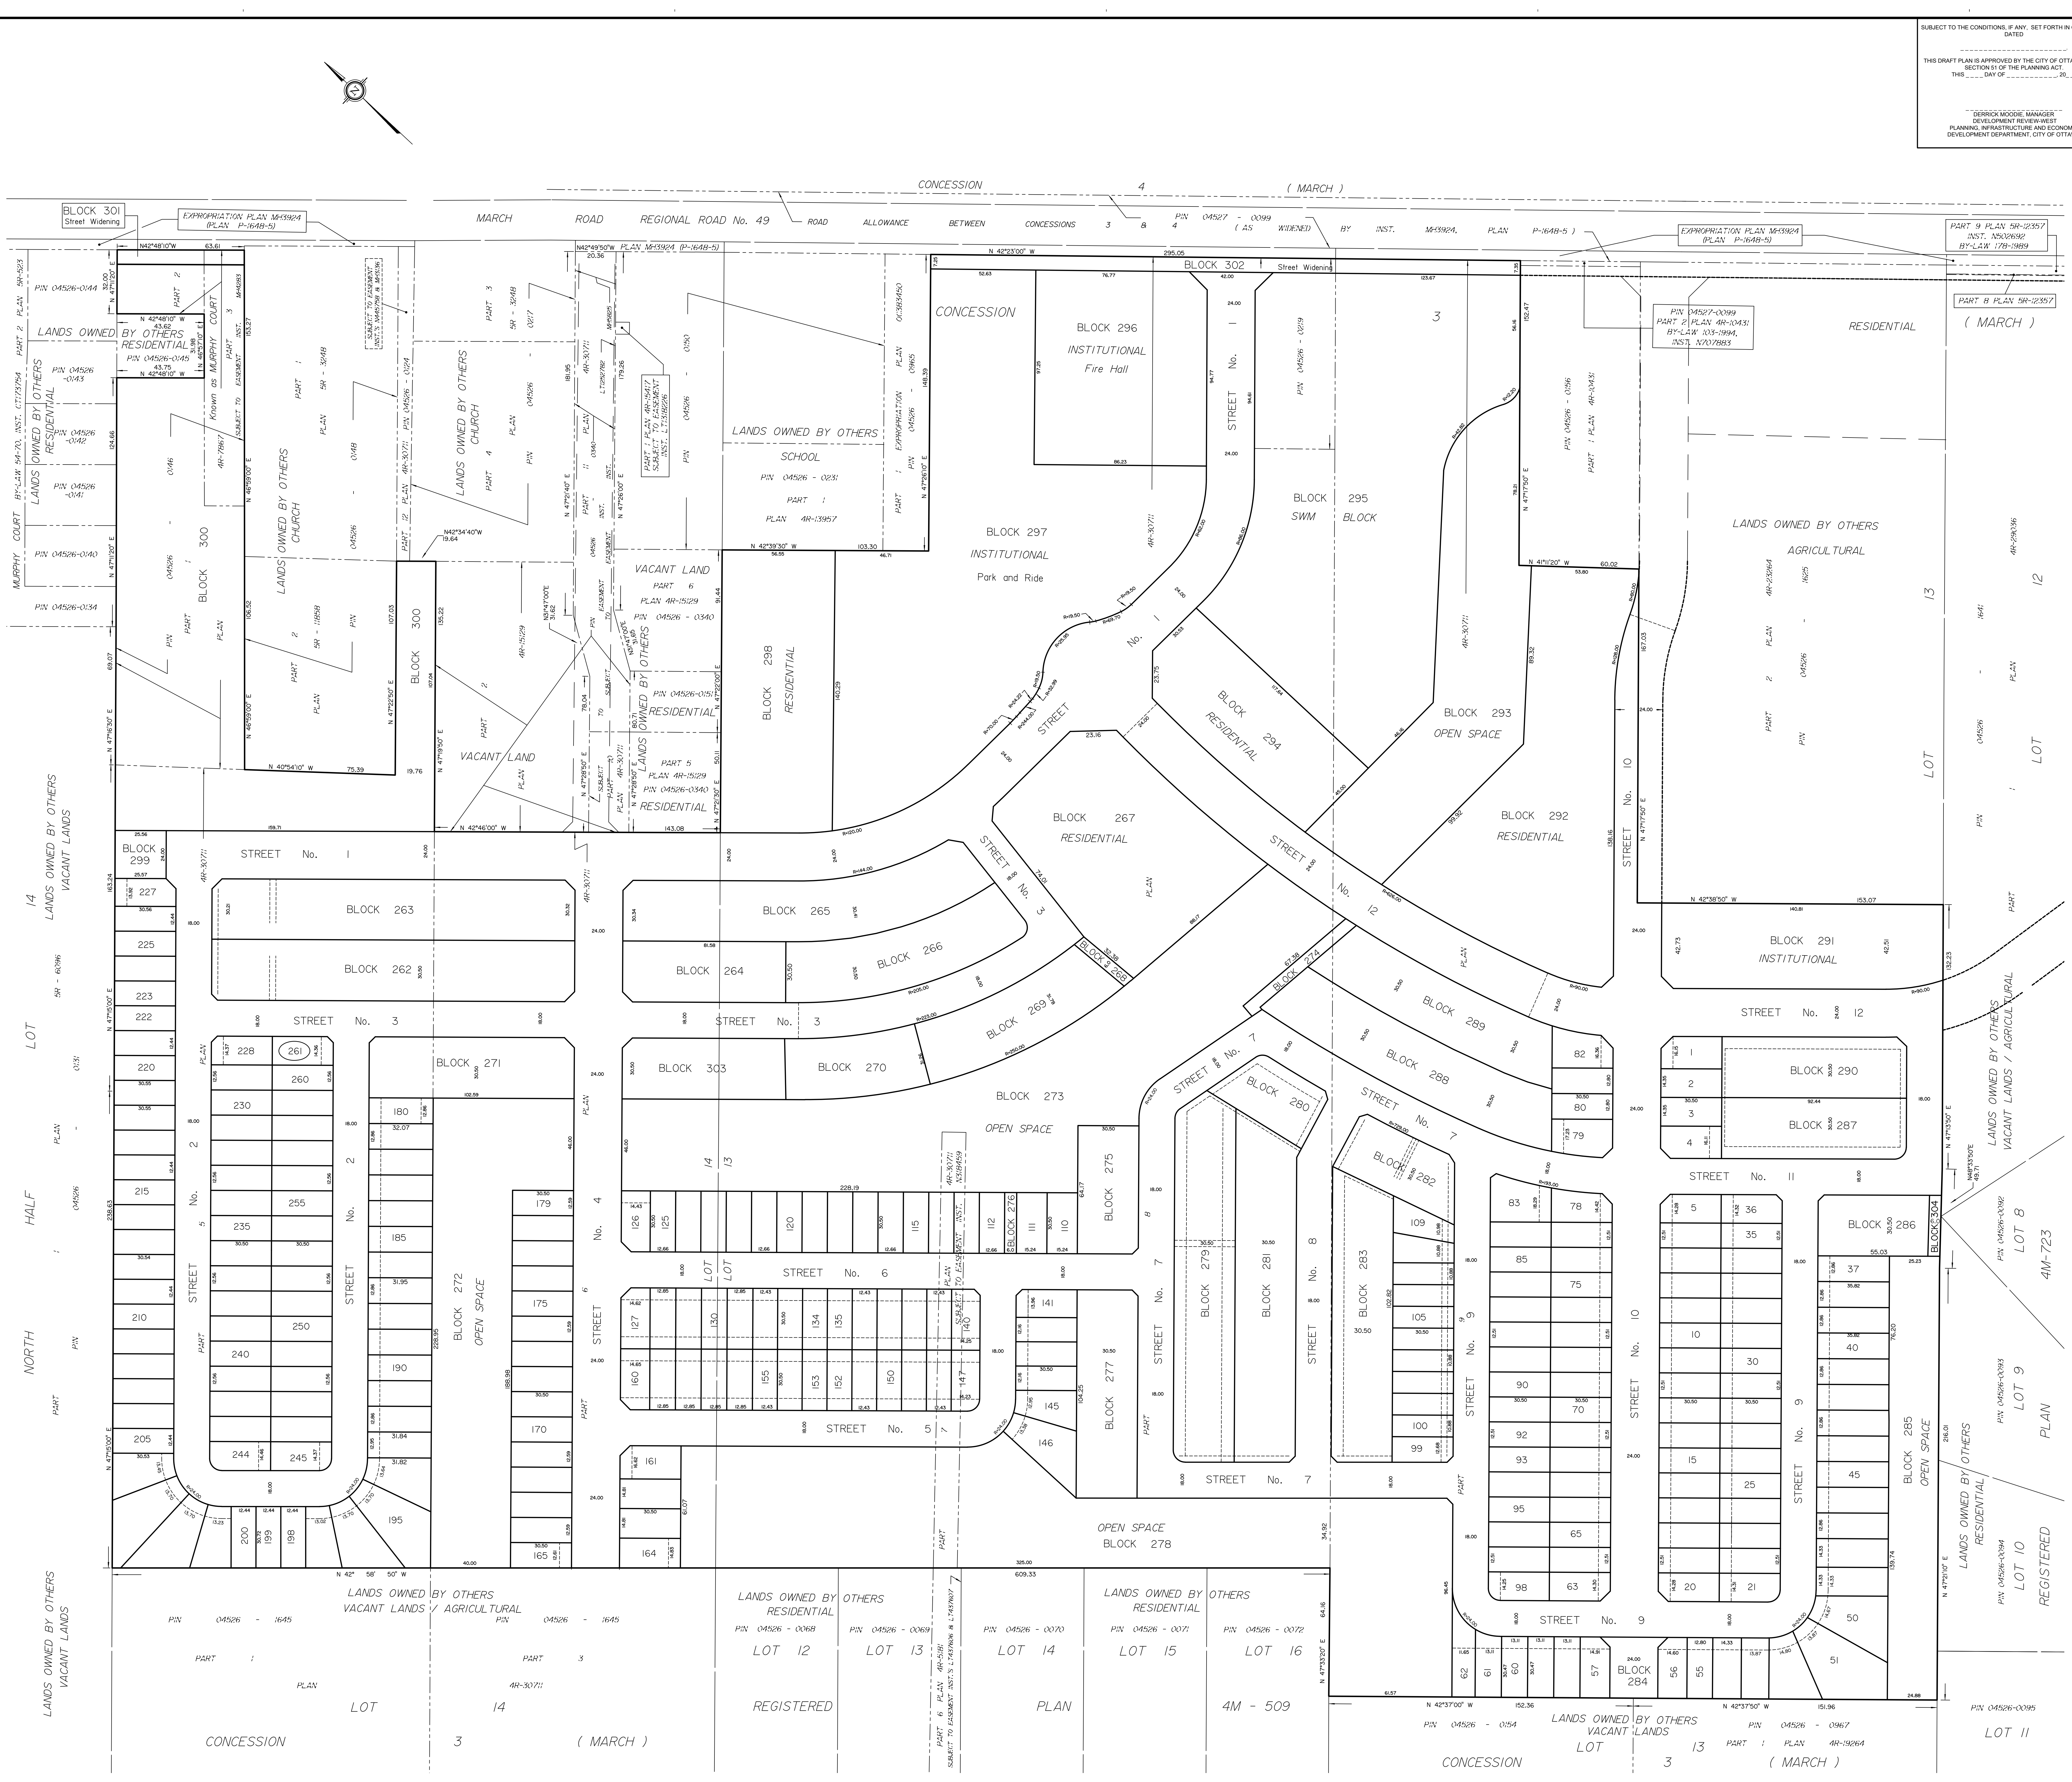

DRAFT PLAN OF SUBDIVISION OF PART OF LOTS 13 And 14 CONCESSION 3
Geographic Township of March
CITY OF OTTAWA
Prepared by Annis, O'Sullivan, Vollebek Ltd

Scale 1:1000
Metric
DISTANCES SHOWN ON THIS PLAN ARE IN METRES AND CAN BE CONVERTED TO FEET BY DIVIDING BY 0.3048

Date: _____
André Roy
Ontario Land Surveyor

ADDITIONAL INFORMATION REQUIRED UNDER SECTION 51-17 OF THE PLANNING ACT
(a) see plan
(b) see plan
(c) see plan
(d) residential housing, institutional, storm water management, open space
(e) see plan
(f) see plan
(g) see plan
(h) City of Ottawa
(i) see site report
(j) see plan
(k) sanitary, storm sewers, municipal water, bell, hydro, cable and gas to be available
(l) see plan

NO.	REVISION	SCHEDULE	DATE	BY
9	REVISIONS		SEPT. 24, 2019	N
8	REVISIONS		JULY 11, 2019	N
7	REVISIONS PER CITY		APR 29, 2019	N
6	Also note from PIN 024		JUNE 20, 2018	AD
5	Remove note from PIN 024		JUNE 20, 2018	AD
4	REVISIONS		MAY 25, 2018	N
3	REVISIONS		MAY 16, 2018	N
2	REVISIONS		MAY 3, 2018	N
1	PLAN PREPARED		2017	N