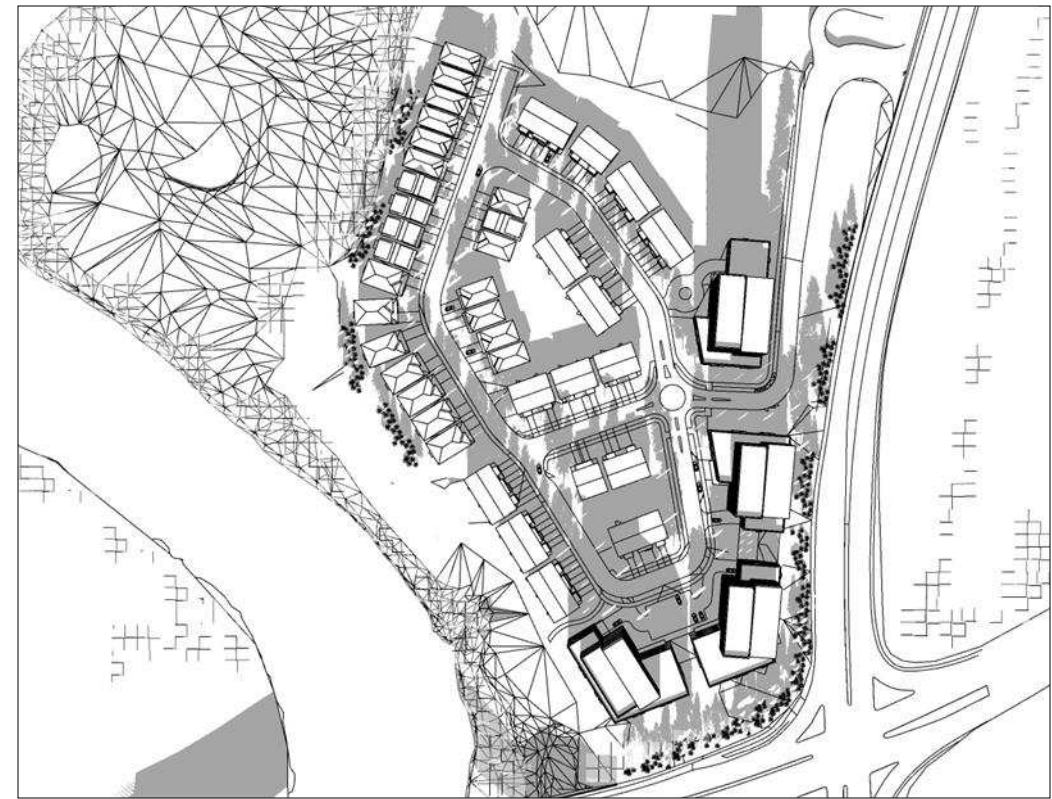

## Shadows - Equinox

DECEMBER 2022

9:00 AM

10:00 AM

NOON

2:00 PM

4:00 PM

## Shadows - Winter Solstice

DECEMBER 2022