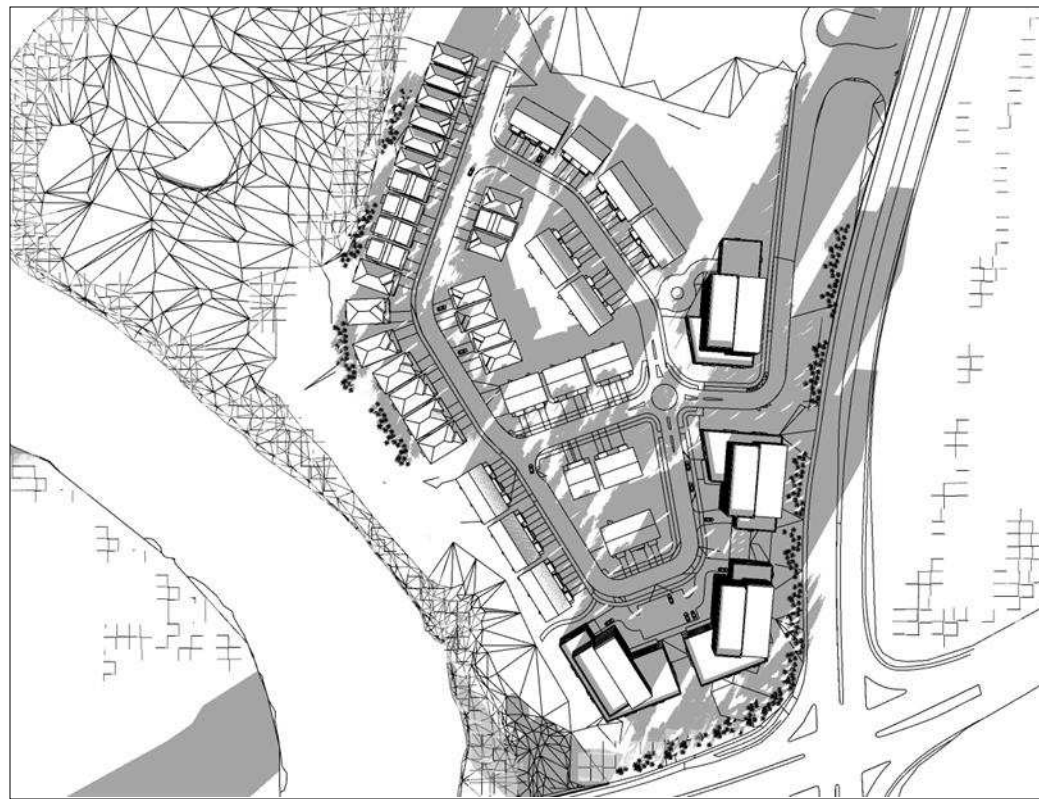

## Shadows - Equinox

DECEMBER 2022

9:00 AM

10:00 AM

NOON

2:00 PM

4:00 PM

## Shadows - Winter Solstice

DECEMBER 2022