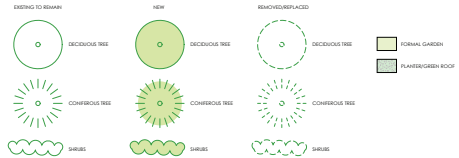

LANDSCAPING LEGEND

NO. REVISIONS	DATE
1	2023-04-03
2	
3	
4	
5	
6	
7	
8	
9	
10	

CONTACT | **linebox**
STUDIO

AD-004