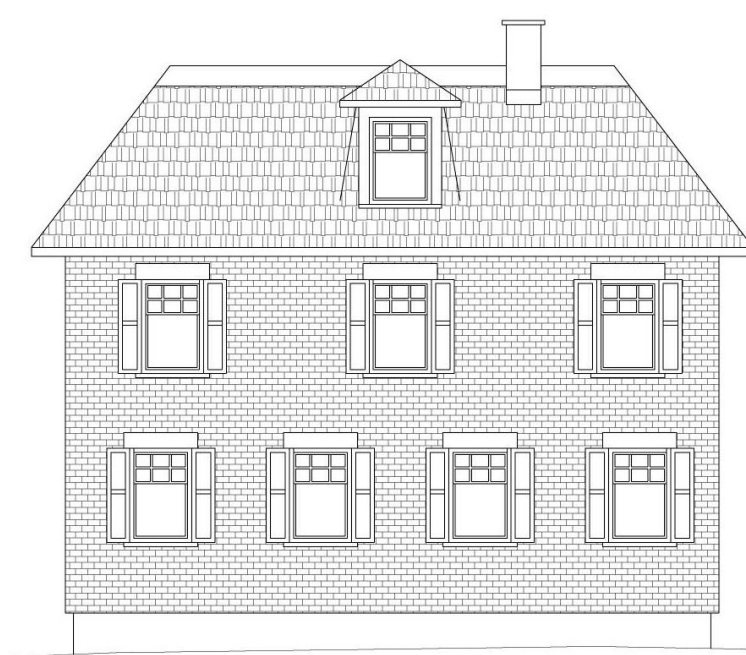

Mariposa Avenue Streetscape

216 Manor Avenue

235 Mariposa Avenue

275 Mariposa Avenue

285 Mariposa Avenue

216 Manor Ave
Estimated Top of Roof Height: +/- 12m
(based on a visual estimate)

235 Mariposa Ave
Refer to existing drawings
TOP OF ROOF HEIGHT: 11.1 m

275 Mariposa Ave
Estimated Top of Roof Height: +/- 9m
(based on a visual estimate)

285 Mariposa Ave
Estimated Top of Roof Height: +/- 9m
(based on a visual estimate)