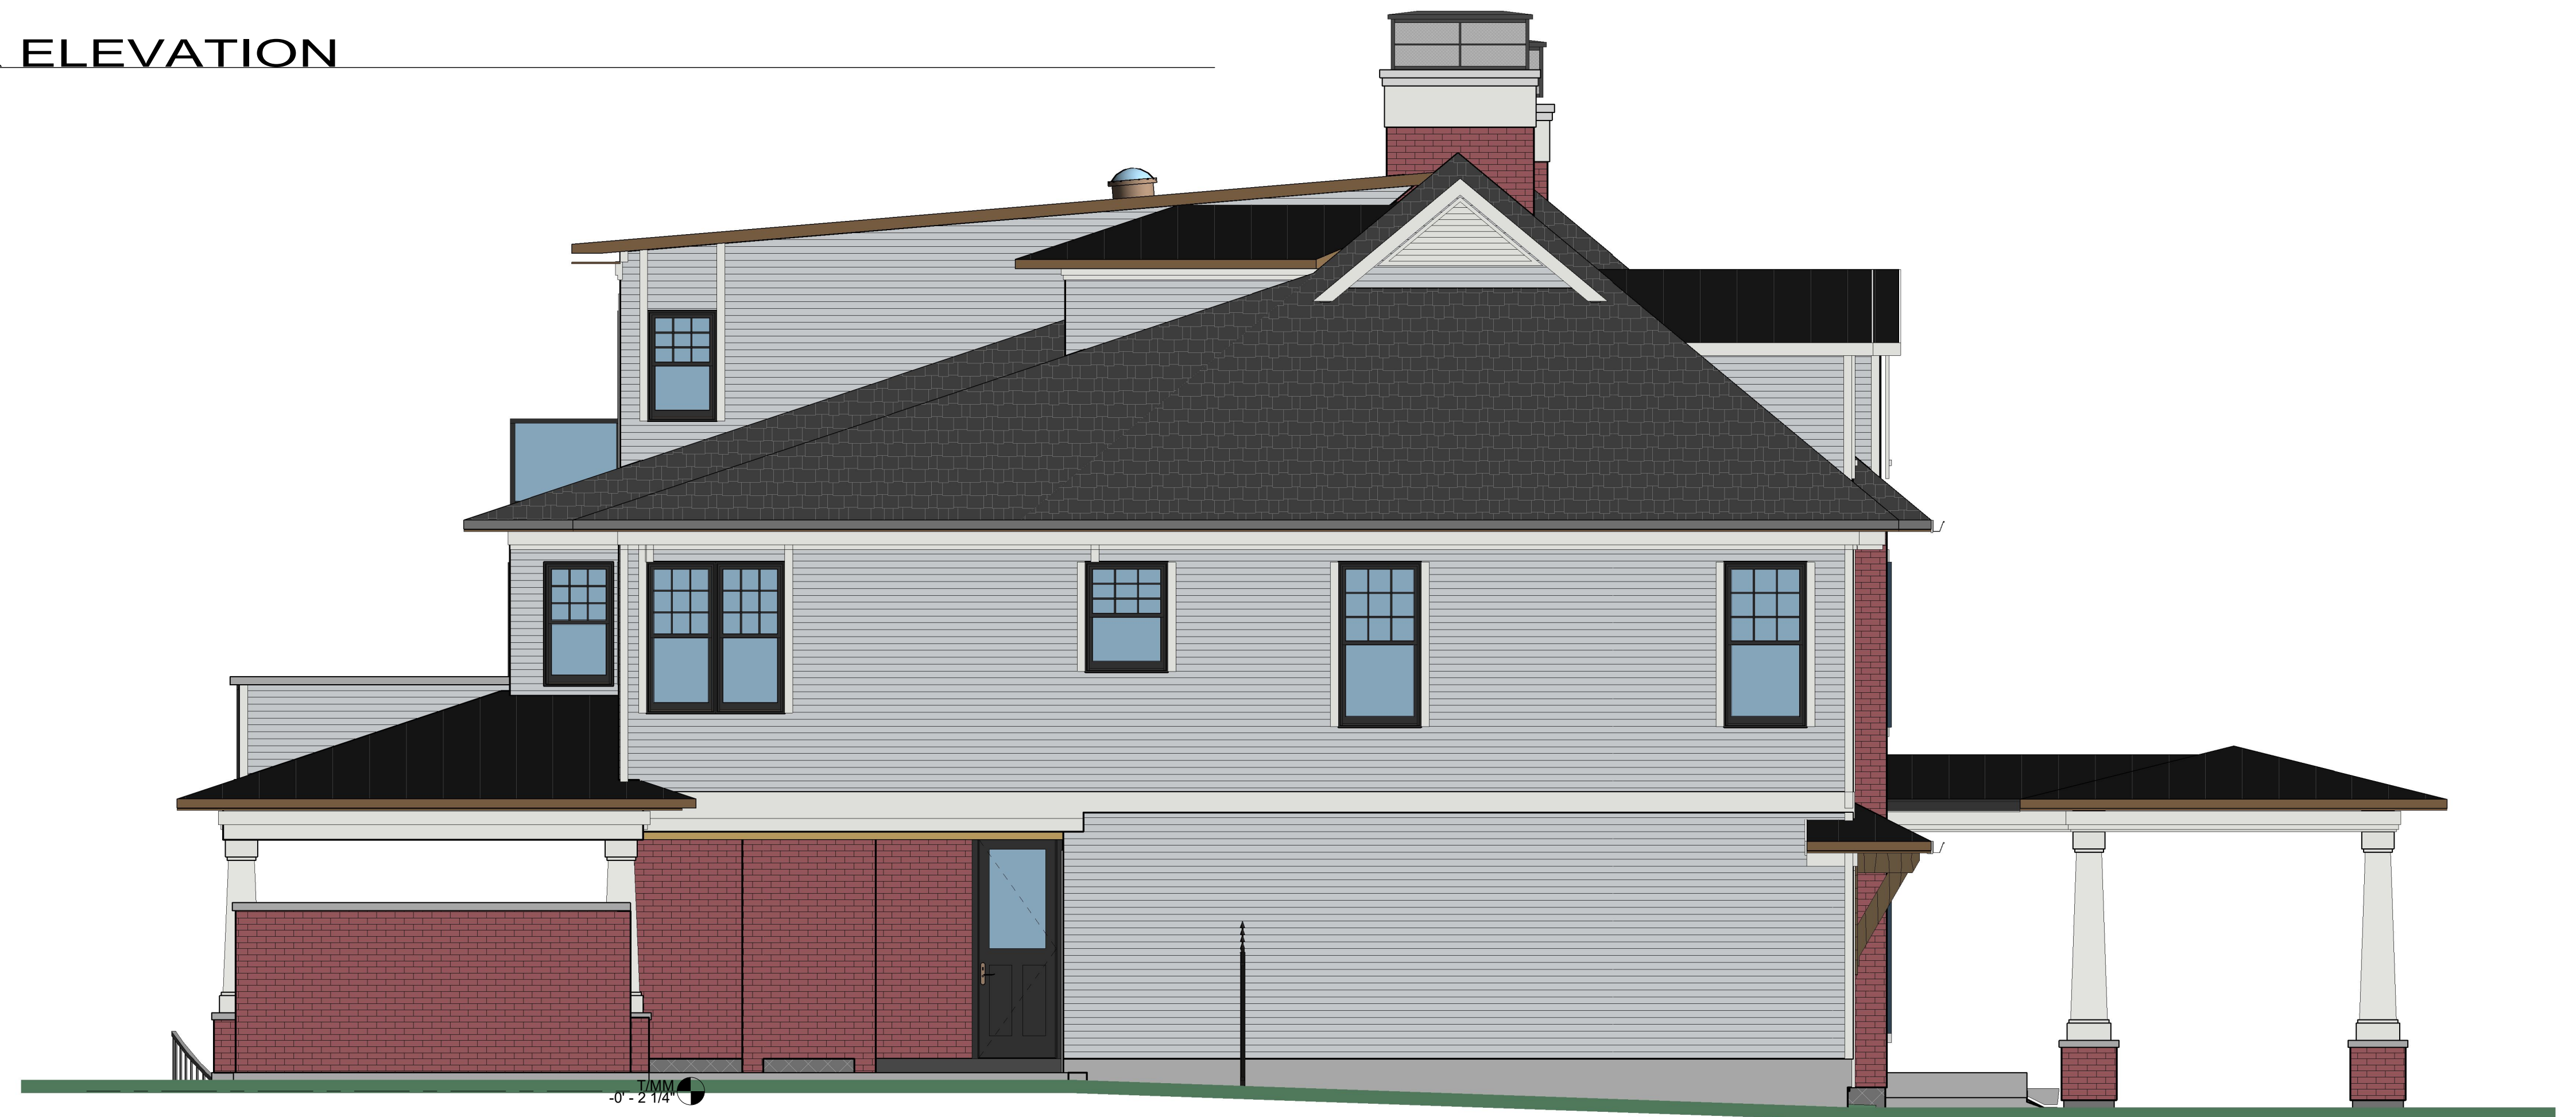

1 SOUTH (FRONT) COLOUR ELEVATION
 14 SCALE: 1/4" = 1'-0"

2 WEST (LEFT) COLOUR ELEVATION
 14 SCALE: 1/4" = 1'-0"

1 NORTH (REAR) COLOUR ELEVATION
 15 SCALE: 1/4" = 1'-0"

2 EAST (RIGHT) COLOUR ELEVATION
 15 SCALE: 1/4" = 1'-0"